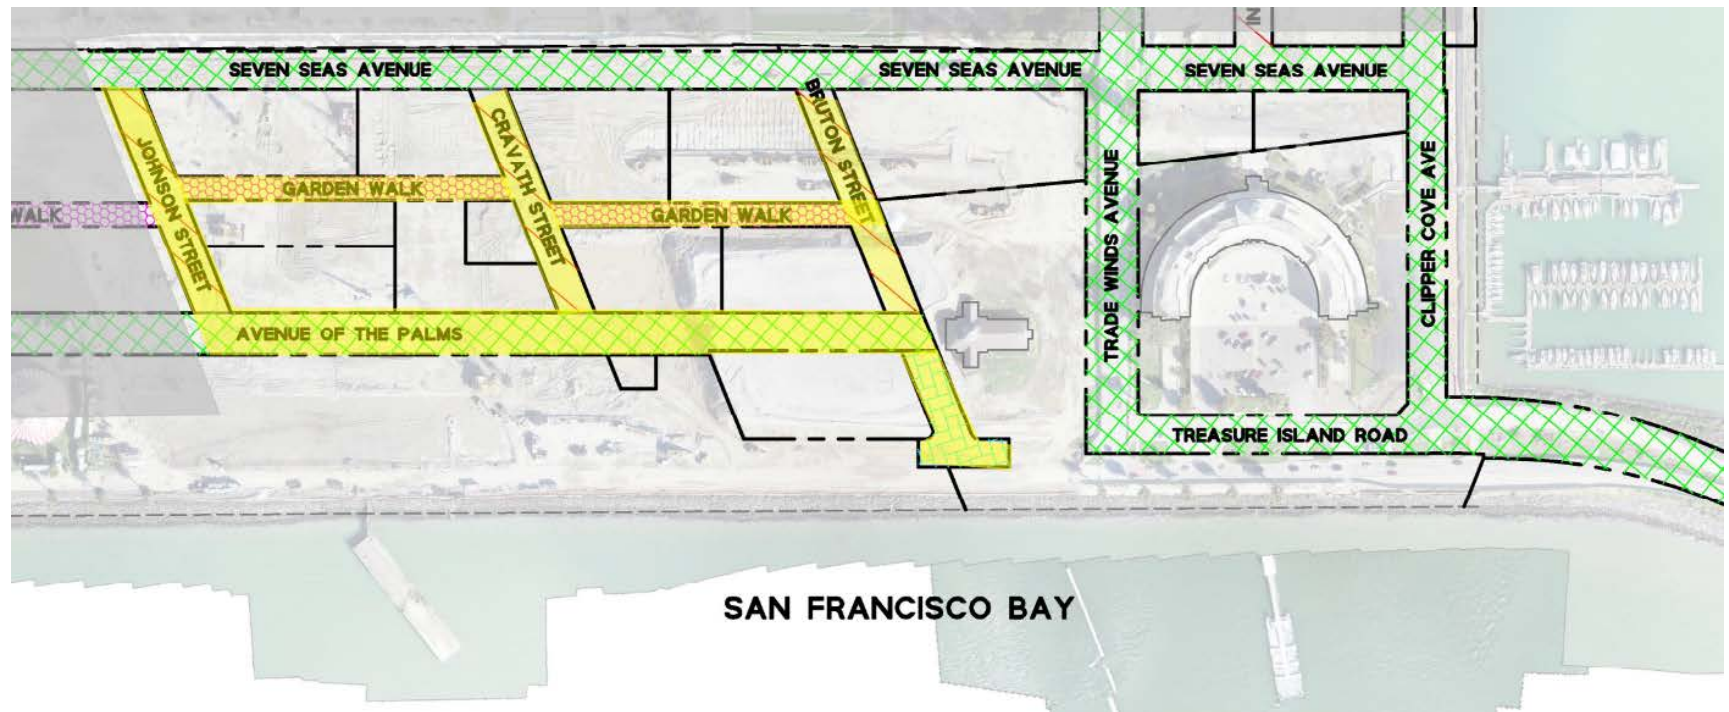

Treasure Island & Yerba Buena Island Park & Street Opening Update

May 7, 2024

New Streets Opening

Timeline

- November 8, 2023 – TIDA Accepted Developer's Offer of Improvements for the Streets on TI / YBI & Recommended BOS Accept the Streets
- February 16, 2024 – Mayor Signs Ordinance for Acceptance of Streets
- March 17, 2024 – Ordinance Becomes Effective

New Roads Opening

New Roads Opening

Timeline

- March 18, 2024 – Yerba Buena Road & Signal Road Opened

New Streets Opening

Timeline

- April 8, 2024 – Remaining Public Streets Opened

New Streets Opening

New Streets Opening

New Parks Opening

Timeline

- March 13, 2024 – Panorama Park & Signal Point Accepted by TIDA Board
- March 19, 2024 – Panorama Park & Signal Point Available for Public Use
- May, 2024 – Tentative Grand Opening Ceremony

New Parks Opening

New Parks - Looking Ahead

Treasure Island Landing (previously Waterfront Plaza) Expected Notice of Completion & Offer of Acceptance by June 2024

Thank You