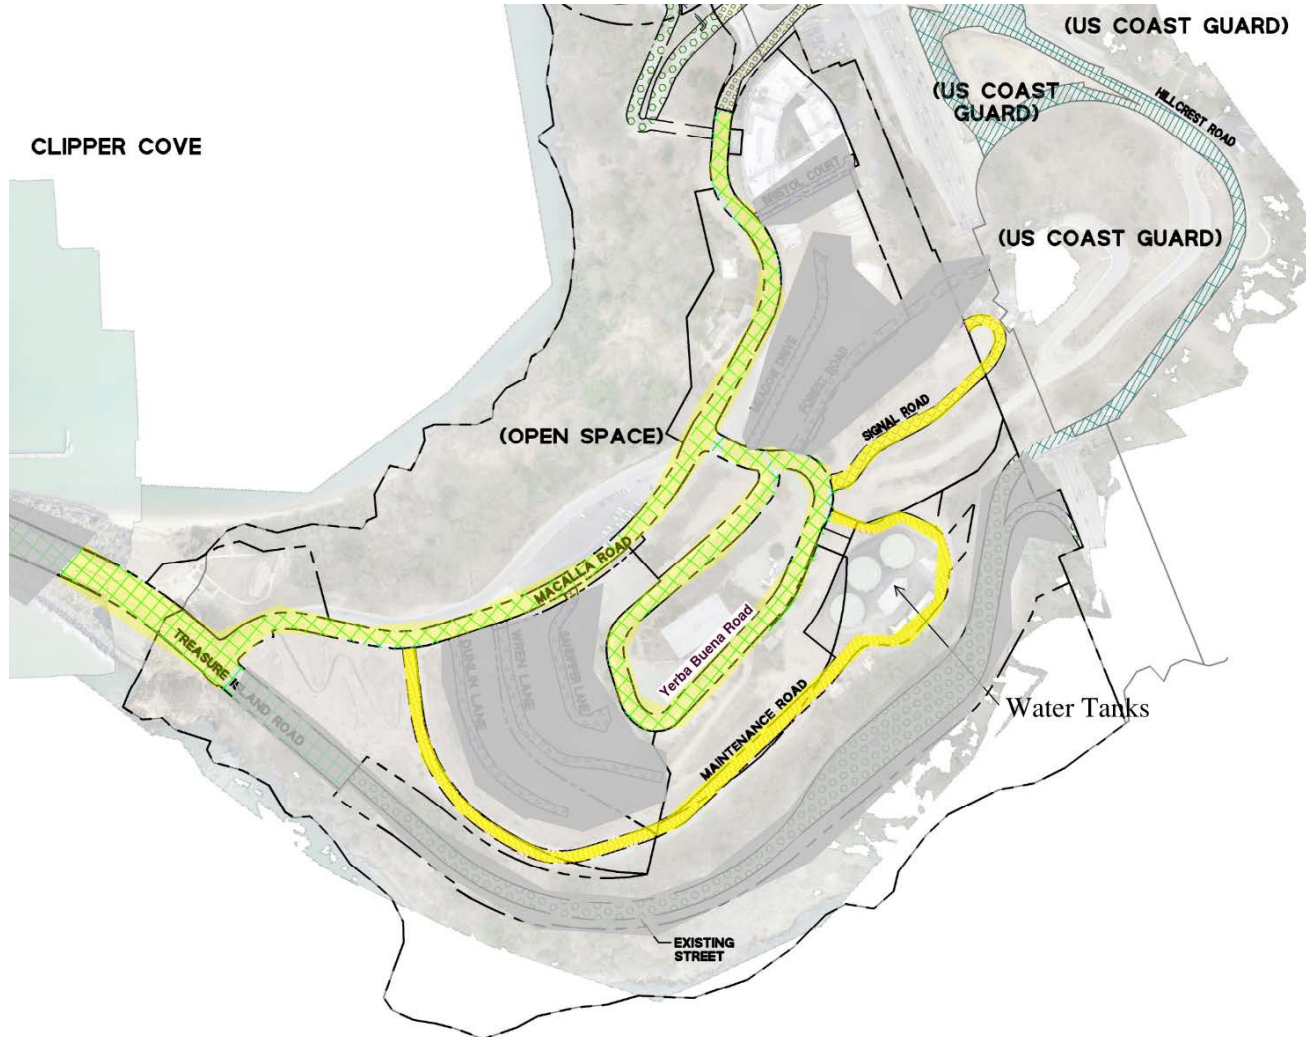

Treasure Island & Yerba Buena Island Park & Street Opening Update

May 7, 2024

New Streets Opening

Timeline

- November 8, 2023 – TIDA Accepted Developer's Offer of Improvements for the Streets on TI / YBI & Recommended BOS Accept the Streets
- February 16, 2024 – Mayor Signs Ordinance for Acceptance of Streets
- March 17, 2024 – Ordinance Becomes Effective

New Roads Opening

New Roads Opening

Timeline

- March 18, 2024 – Yerba Buena Road & Signal Road Opened

New Streets Opening

Timeline

- April 8, 2024 – Remaining Public Streets Opened

New Streets Opening

New Streets Opening

New Parks Opening

Timeline

- March 13, 2024 – Panorama Park & Signal Point Accepted by TIDA Board
- March 19, 2024 – Panorama Park & Signal Point Available for Public Use
- May, 2024 – Tentative Grand Opening Ceremony

New Parks Opening

New Parks - Looking Ahead

Treasure Island Landing (previously Waterfront Plaza) Expected Notice of Completion & Offer of Acceptance by June 2024

Thank You