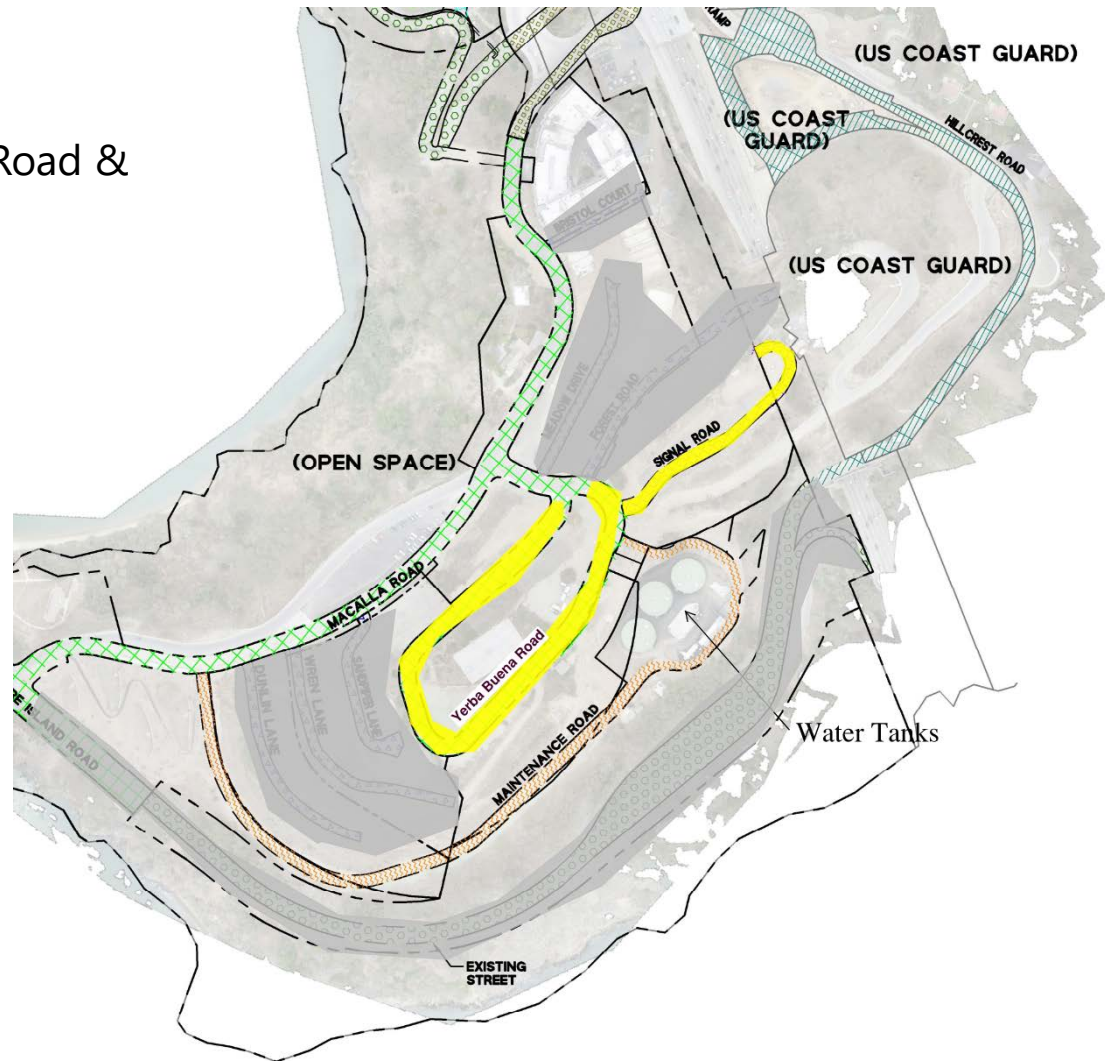

Treasure Island & Yerba Buena Island Park & Street Opening Update

May 7, 2024

New Streets Opening

Timeline

- November 8, 2023 – TIDA Accepted Developer's Offer of Improvements for the Streets on TI / YBI & Recommended BOS Accept the Streets
- February 16, 2024 – Mayor Signs Ordinance for Acceptance of Streets
- March 17, 2024 – Ordinance Becomes Effective

New Roads Opening

New Roads Opening

Timeline

- March 18, 2024 – Yerba Buena Road & Signal Road Opened

New Streets Opening

Timeline

- April 8, 2024 – Remaining Public Streets Opened

New Streets Opening

New Streets Opening

New Parks Opening

Timeline

- March 13, 2024 – Panorama Park & Signal Point Accepted by TIDA Board
- March 19, 2024 – Panorama Park & Signal Point Available for Public Use
- May, 2024 – Tentative Grand Opening Ceremony

New Parks Opening

New Parks - Looking Ahead

Treasure Island Landing (previously Waterfront Plaza) Expected Notice of Completion & Offer of Acceptance by June 2024

Thank You