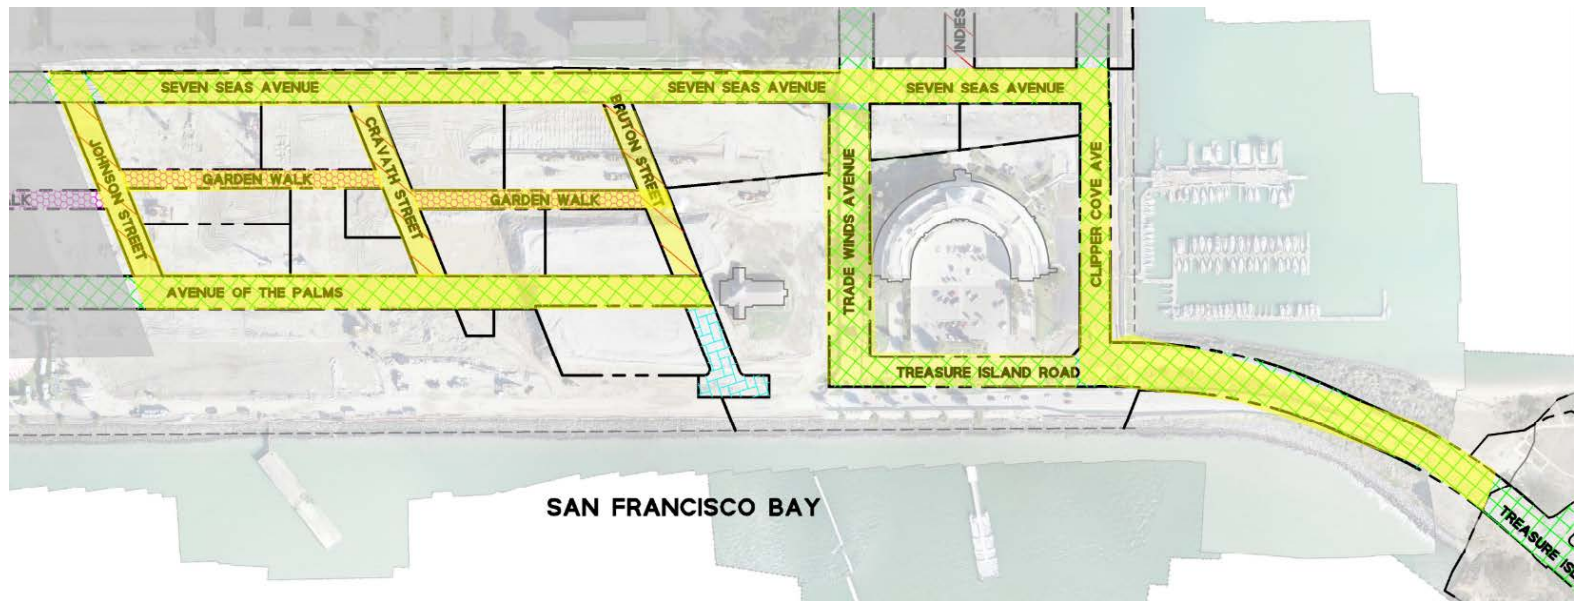

Treasure Island & Yerba Buena Island Park & Street Opening Update

May 7, 2024

New Streets Opening

Timeline

- November 8, 2023 – TIDA Accepted Developer's Offer of Improvements for the Streets on TI / YBI & Recommended BOS Accept the Streets
- February 16, 2024 – Mayor Signs Ordinance for Acceptance of Streets
- March 17, 2024 – Ordinance Becomes Effective

New Roads Opening

New Roads Opening

Timeline

- March 18, 2024 – Yerba Buena Road & Signal Road Opened

New Streets Opening

Timeline

- April 8, 2024 – Remaining Public Streets Opened

New Streets Opening

New Streets Opening

New Parks Opening

Timeline

- March 13, 2024 – Panorama Park & Signal Point Accepted by TIDA Board
- March 19, 2024 – Panorama Park & Signal Point Available for Public Use
- May, 2024 – Tentative Grand Opening Ceremony

New Parks Opening

New Parks - Looking Ahead

Treasure Island Landing (previously Waterfront Plaza) Expected Notice of Completion & Offer of Acceptance by June 2024

Thank You