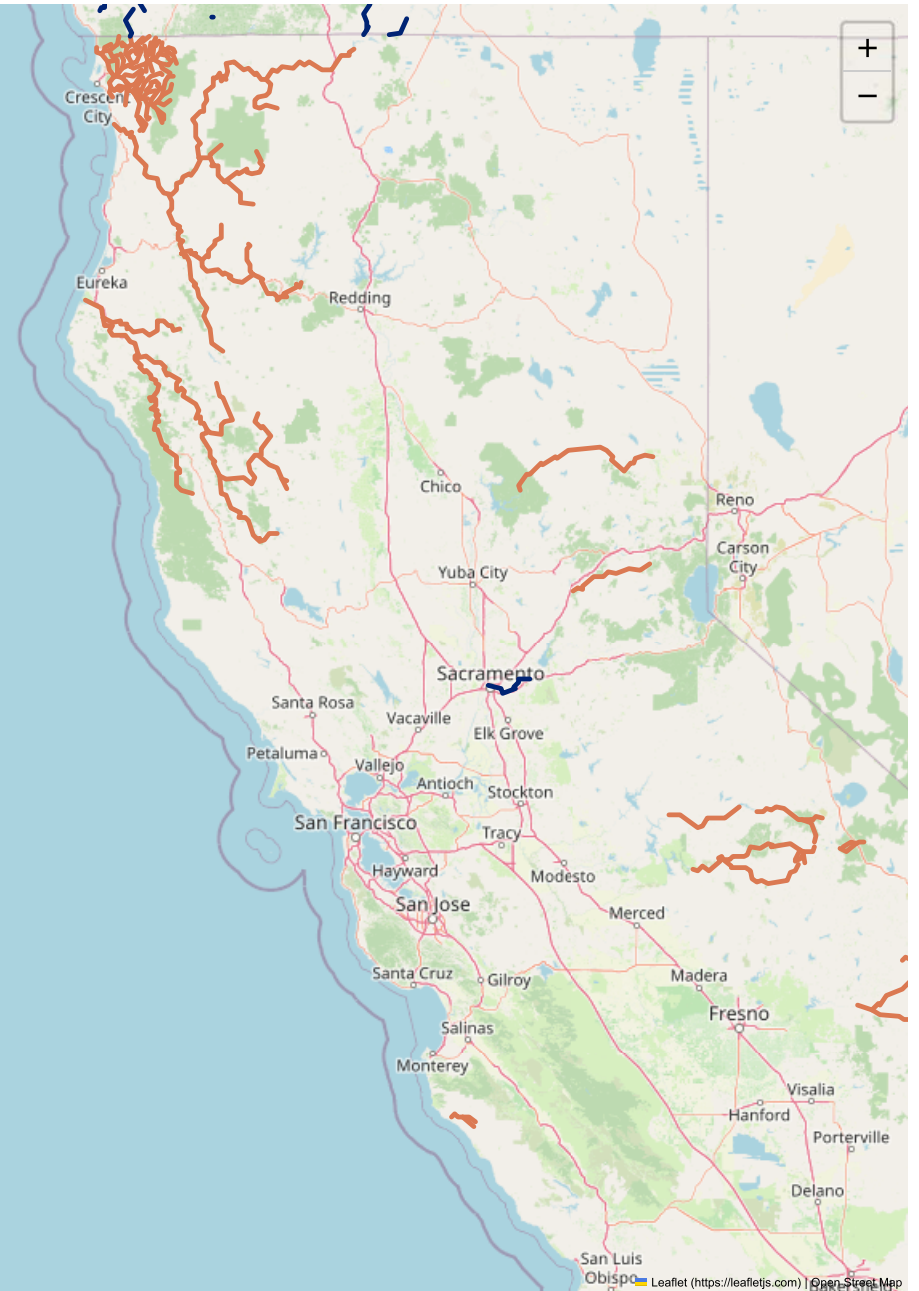

# Find a River

State

State  
California

Classification

Outstandingly Remarkable Values

## Results

Amargosa River

Big Sur River

Black Butte River

Cottonwood Creek

Deep Creek

Eel River

Feather River

Fuller Mill Creek