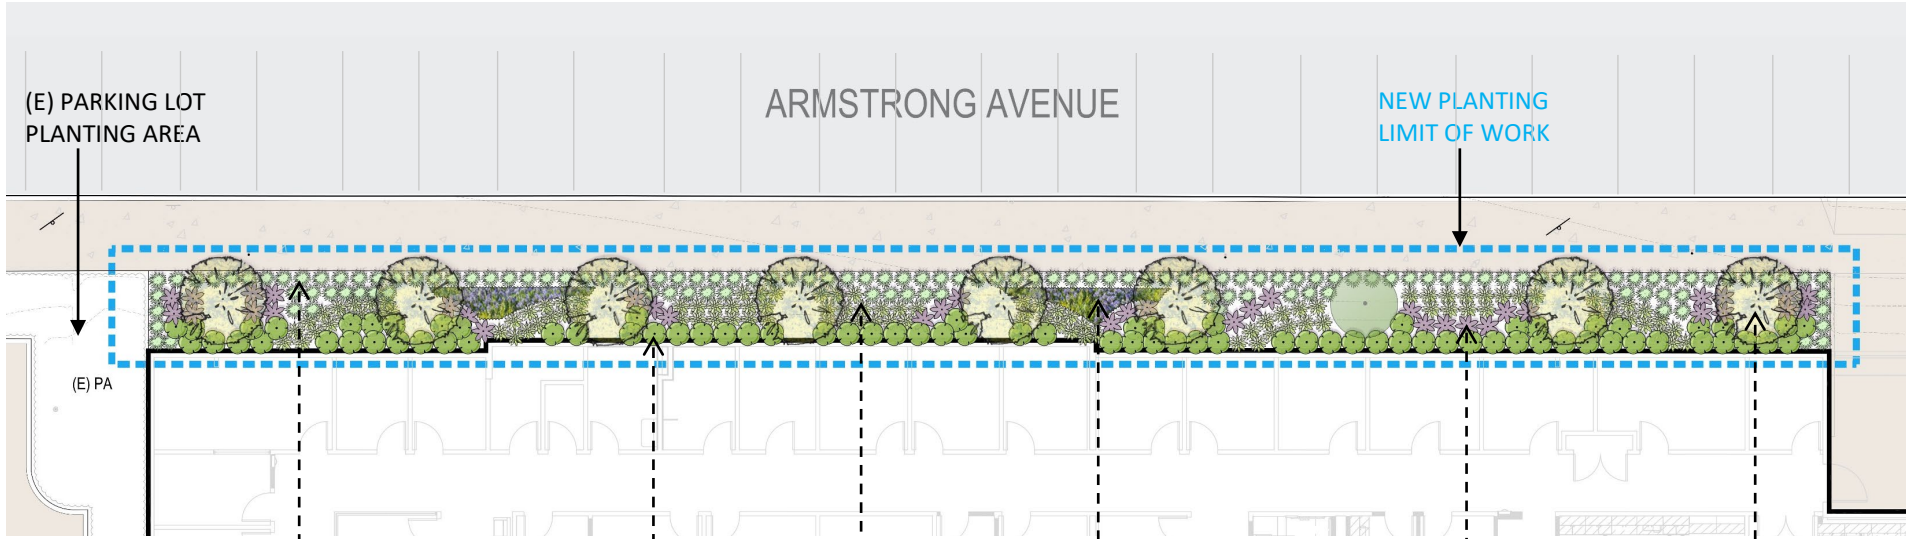

Contingent on Historic Evaluation Report

REPLACE WOOD SIDING WITH EQUITONE
PANELS TO MATCH EXISTING CLINIC

NEW SIGNAGE IN ORIGINAL LOCATION

EXISTING CLINIC

WEST ELEVATION – KEITH STREET

**PARTIAL
RECLADDING
OPTION 2:**

REPLACE WOOD SIDING SYSTEM
WITH EQUITONE PANELS TO
MATCH ADJACENT SEHC PHASE 2

Contingent on Historic Evaluation Report

REPLACE WOOD SIDING WITH EQUITONE
PANELS TO MATCH EXISTING CLINIC

NEW SIGNAGE IN ORIGINAL LOCATION

ACCOYA ACETYLATED WOOD

FROM ORIGINAL RECORD DRAWINGS

EXISTING

SIGNAGE MATERIAL: DARK BRONZE ANODIZED ALUMINUM

PROPOSED SIGNAGE LOCATION

TREE LEGEND

- 

NEW TREE
Sweetshade
Hymenosporum flavum
- 

(E) TREE, TYP. (PHASE 2)
Scarlet Maple
Acer rubrum red sunset
- 

(E) TREE (PHASE 2)
Golden Rain Tree
Koelreuteria paniculata
- 

(E) TREE, TYP.

NEW PROPOSAL TREE PLANTING IN THE 198' LENGTH SIDEWALK LANDSCAPE PLANTER ALONG ARMSTRONG AVENUE NORTH