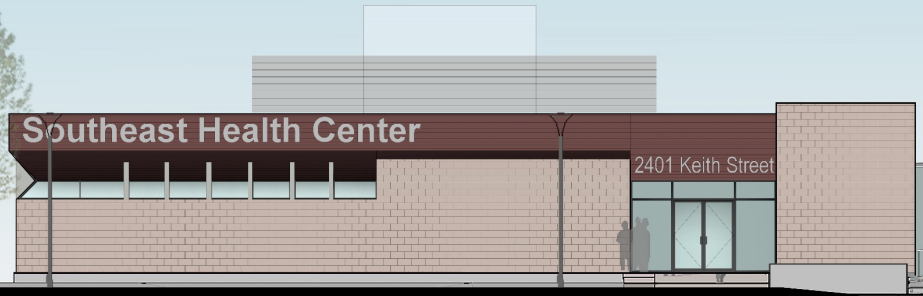

WEST ELEVATION – KEITH STREET

NORTH ELEVATION ARMSTRONG AVENUE

**PARTIAL
RECLADDING
OPTION 1:**

REPLACE WOOD SIDING SYSTEM
WITH FAUX WOOD METAL PANEL
OR WOOD

REPLACE WOOD SIDING WITH NEW FAUX-WOOD
MATERIAL OR WOOD AND RESTORE ENTRY FACIA

NEW SIGNAGE IN ORIGINAL LOCATION

EXISTING CLINIC

WEST ELEVATION – KEITH STREET

NEW TREES

NORTH ELEVATION ARMSTRONG AVENUE

**PARTIAL
RECLADDING
OPTION 2:**

REPLACE WOOD SIDING SYSTEM
WITH EQUITONE PANELS TO
MATCH ADJACENT SEHC PHASE 2

Contingent on Historic Evaluation Report

REPLACE WOOD SIDING WITH EQUITONE
PANELS TO MATCH EXISTING CLINIC

NEW SIGNAGE IN ORIGINAL LOCATION

EXISTING CLINIC

WEST ELEVATION – KEITH STREET

**PARTIAL
RECLADDING
OPTION 2:**