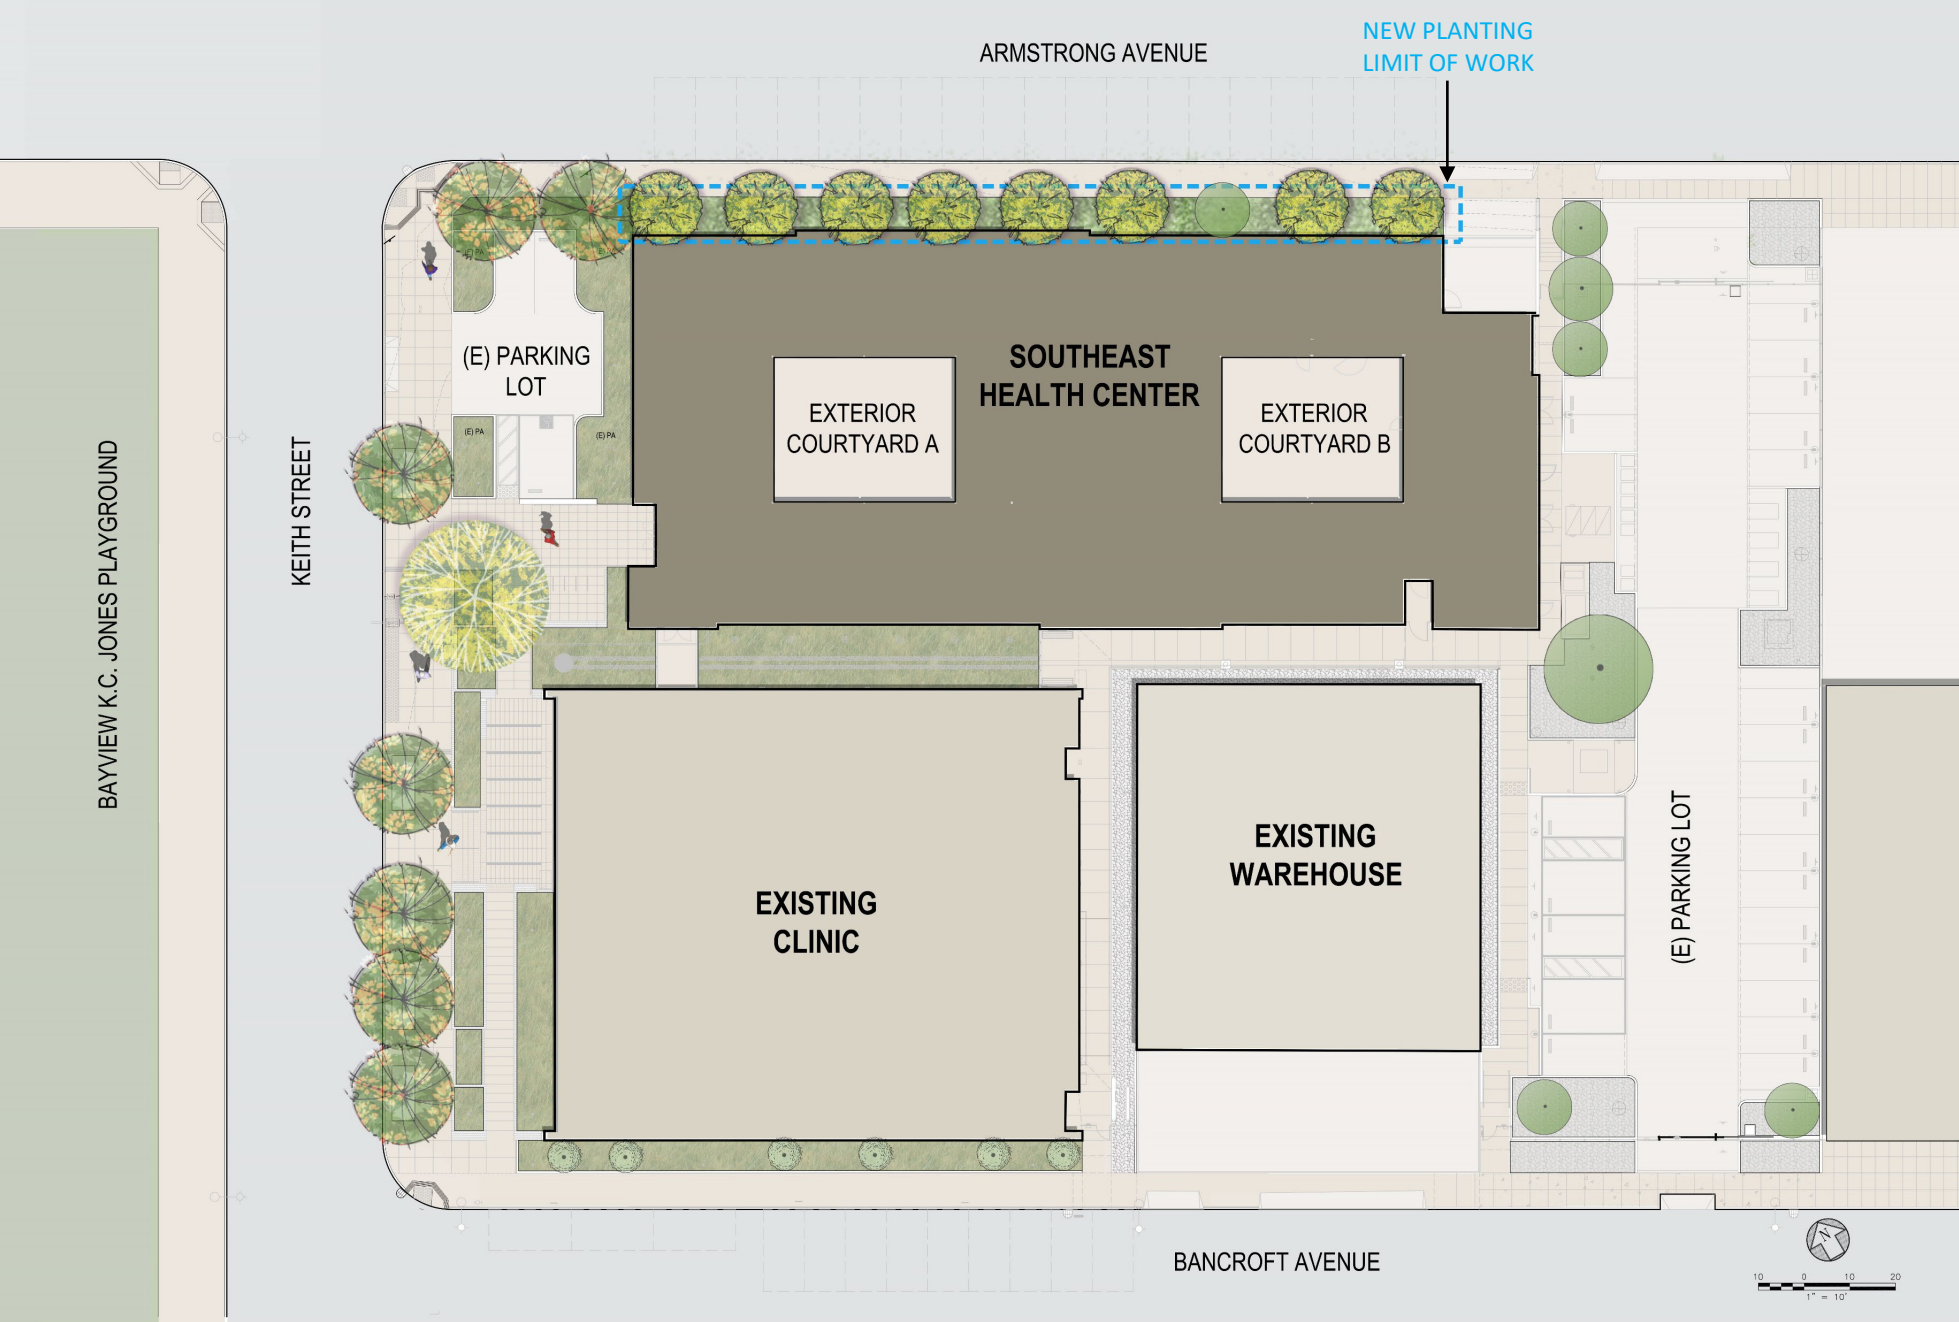

REPLACE WOOD SIDING SYSTEM
WITH EQUITONE PANELS TO
MATCH ADJACENT SEHC PHASE 2

Contingent on Historic Evaluation Report

REPLACE WOOD SIDING WITH EQUITONE
PANELS TO MATCH EXISTING CLINIC

NEW SIGNAGE IN ORIGINAL LOCATION

ACCOYA ACETYLATED WOOD

FROM ORIGINAL RECORD DRAWINGS

EXISTING

SIGNAGE MATERIAL: DARK BRONZE ANODIZED ALUMINUM

PROPOSED SIGNAGE LOCATION

TREE LEGEND

- 

NEW TREE
Sweetshade
Hymenosporum flavum
- 

(E) TREE, TYP. (PHASE 2)
Scarlet Maple
Acer rubrum red sunset
- 

(E) TREE (PHASE 2)
Golden Rain Tree
Koelreuteria paniculata
- 

(E) TREE, TYP.

NEW PROPOSAL TREE PLANTING IN THE 198' LENGTH SIDEWALK LANDSCAPE PLANTER ALONG ARMSTRONG AVENUE NORTH

(E) SYCAMORES ALONG BAYVIEW PARK ON
ARMSTRONG AVE

Thank You

SOUTH EAST CHILD &
FAMILY THERAPY
CENTER
SOUTH EAST
HEALTH CENTER
TAMMIE'S WING