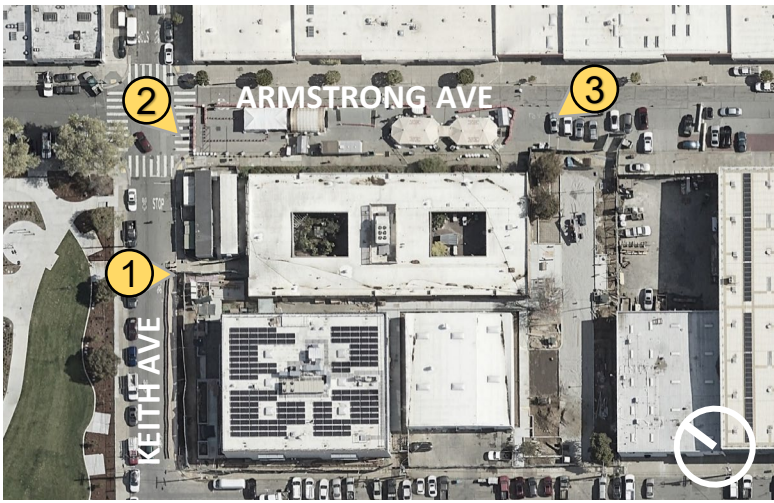

MAIN ENTRANCE