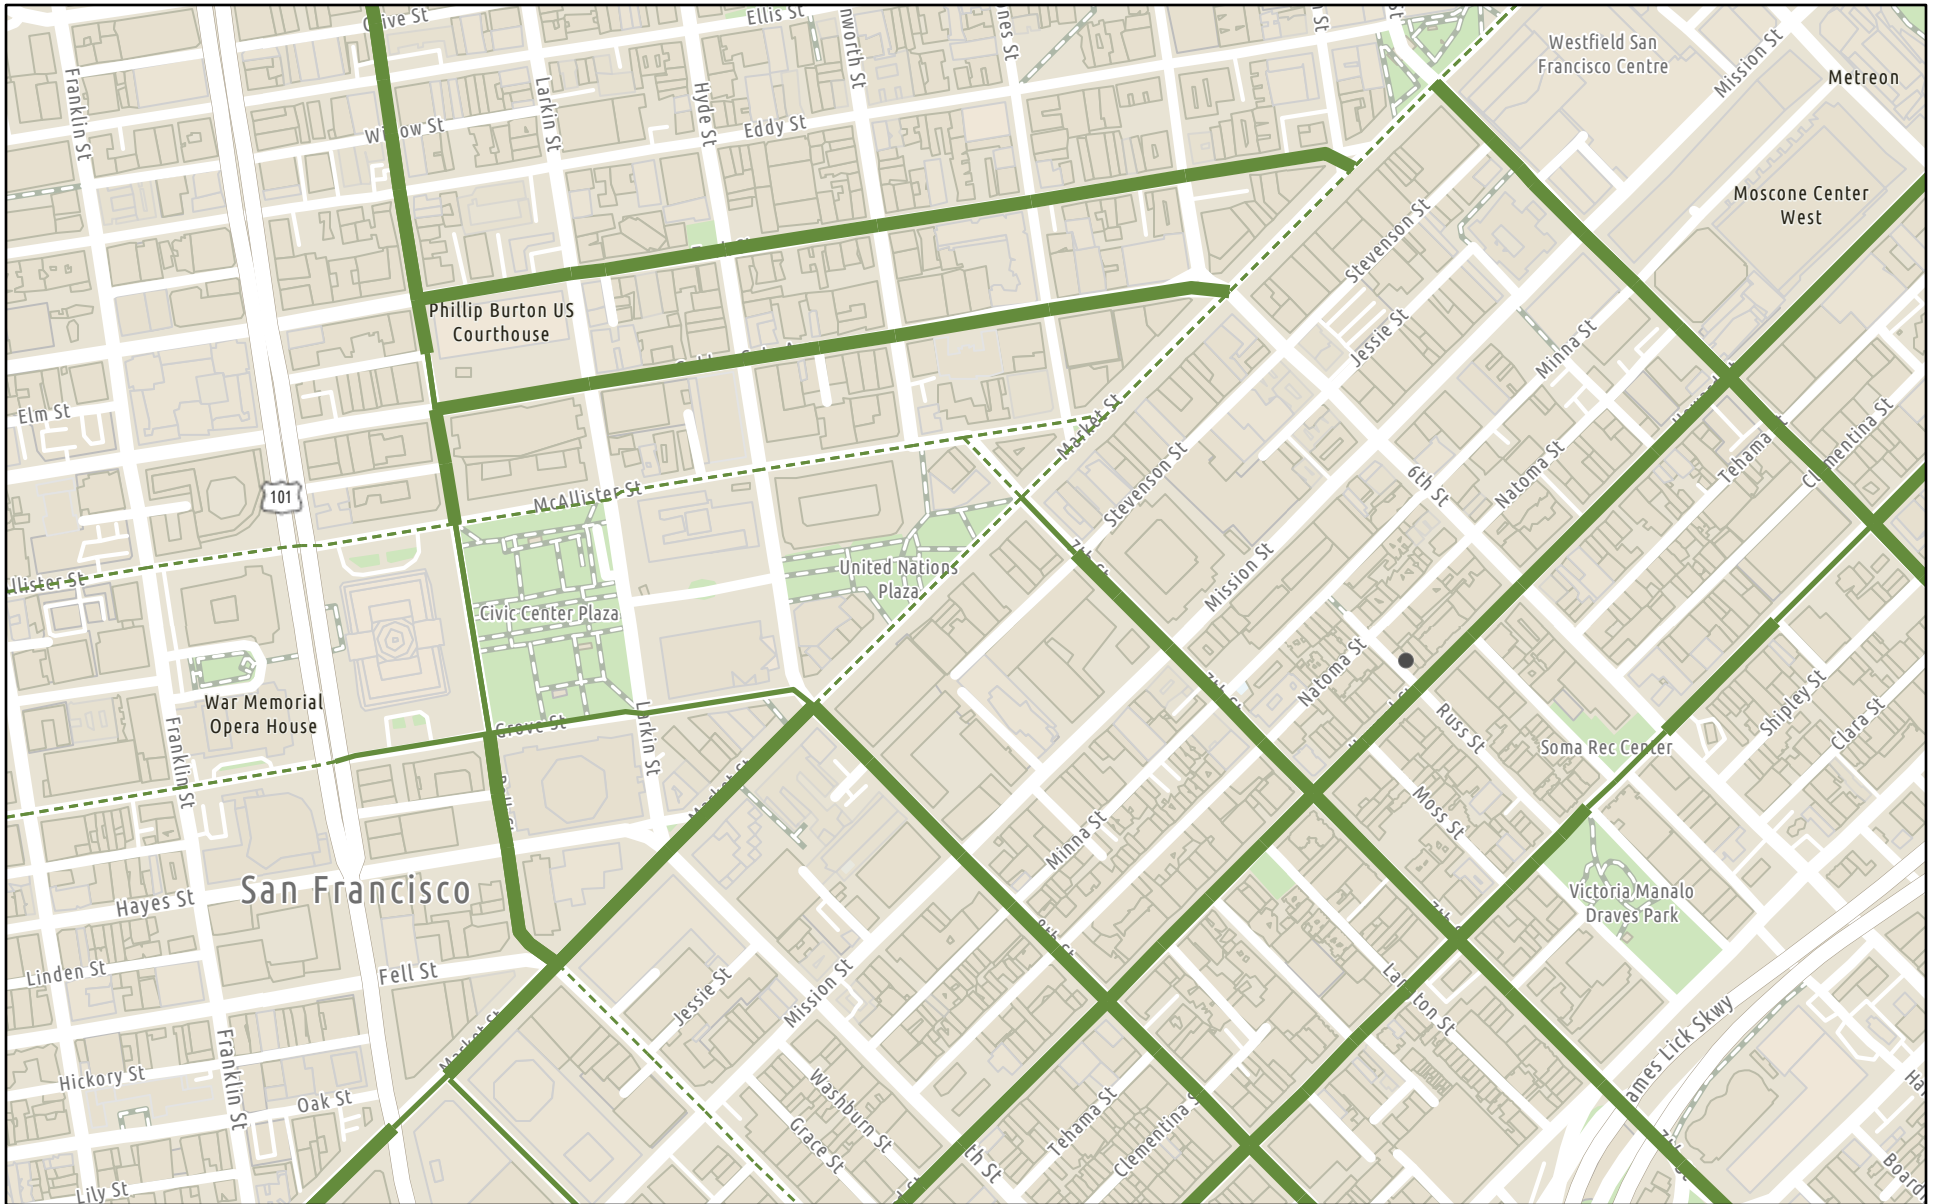

# San Francisco Bikeway Network

9/28/2023, 12:34:52 PM

Bikeway Network

-  Separated Bikeway
-  Bike Lane
-  Bike Route

1:9,028

Esri Community Maps Contributors, California State Parks, © OpenStreetMap, Microsoft, Esri, HERE, Garmin, SafeGraph,