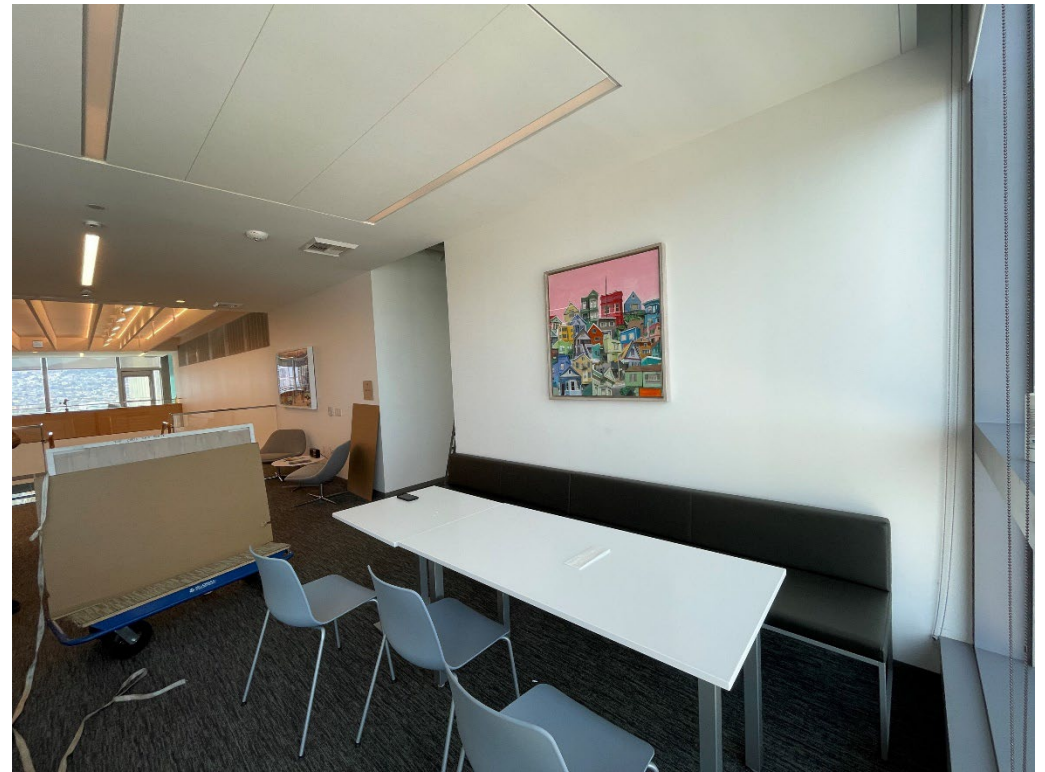

Floor 15: Derek Lynch
Habitat