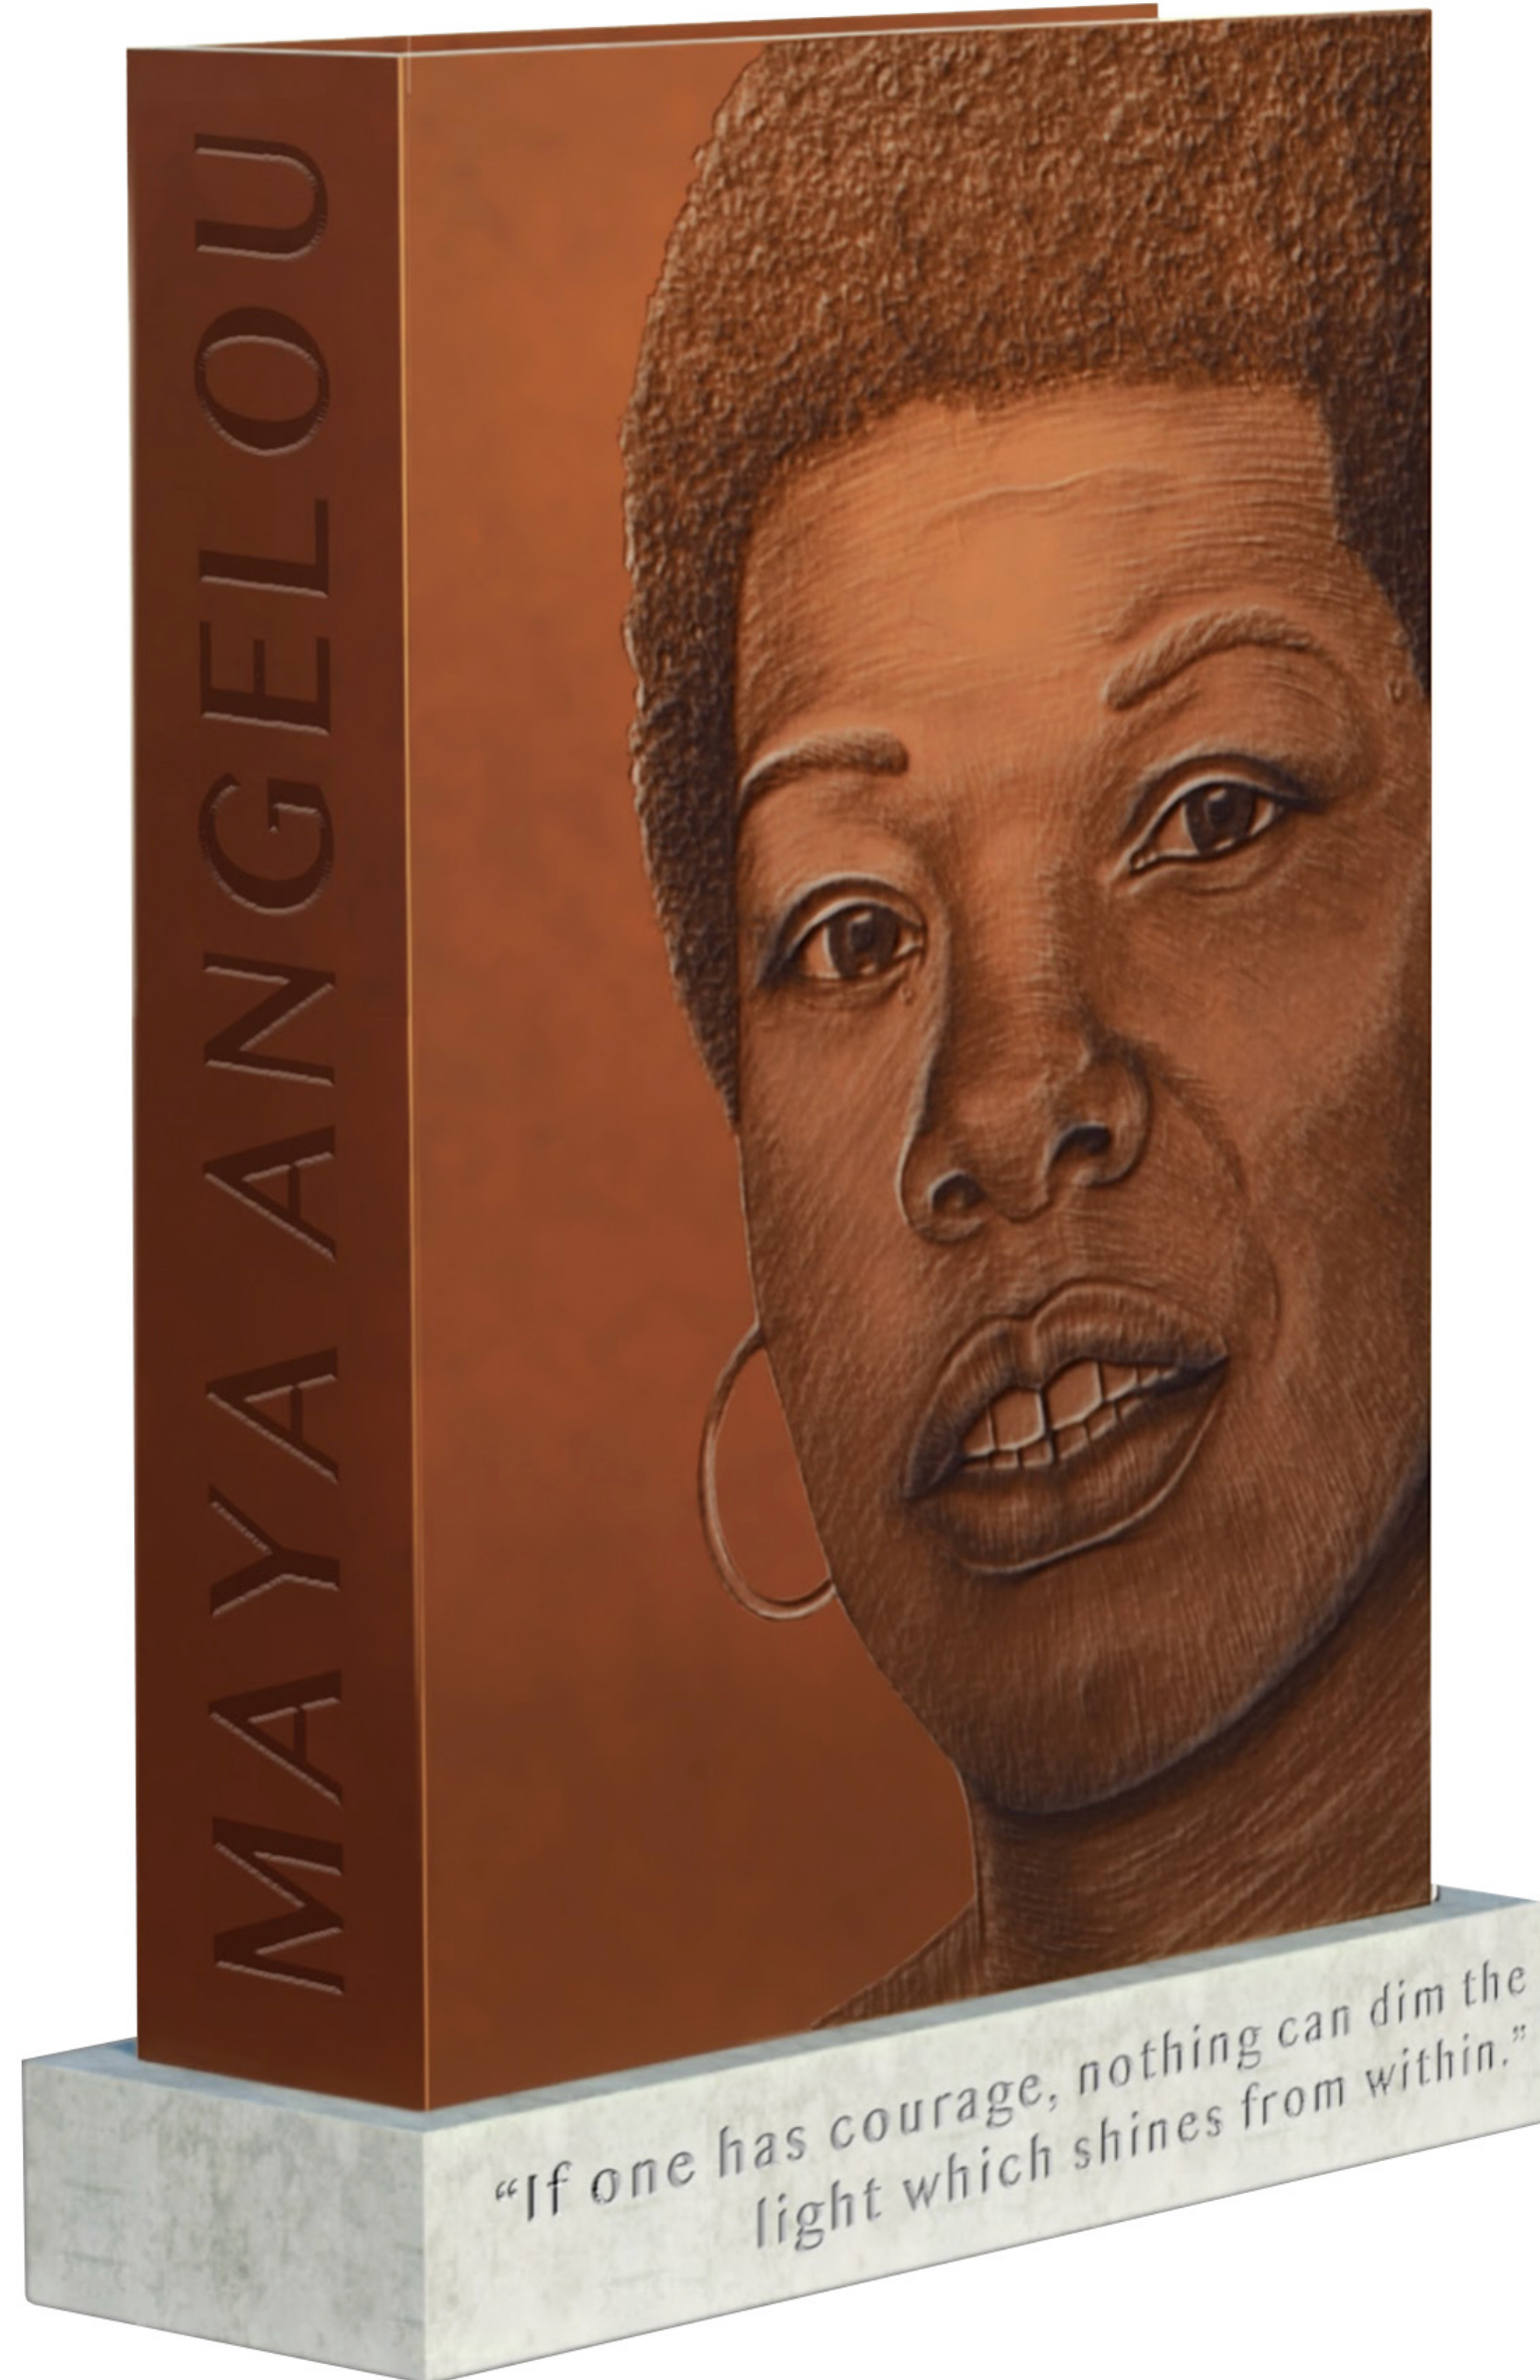

Portrait of a Phenomenal Woman

A Monument to Honor Dr. Maya Angelou
for the San Francisco Main Library

Artist: Lava Thomas

Project Manager: Shelly Willis

PORTRAIT DEVELOPMENT

FINAL PORTRAIT

INFLUENCES

MONUMENT MATERIALS

Bronze with patina

BASE MATERIALS

RISE

Engraved basalt

**“If one has courage, nothing can dim the
light which shines from within.”**

“STILL I RISE”

DESIGN ITERATIONS

Original design