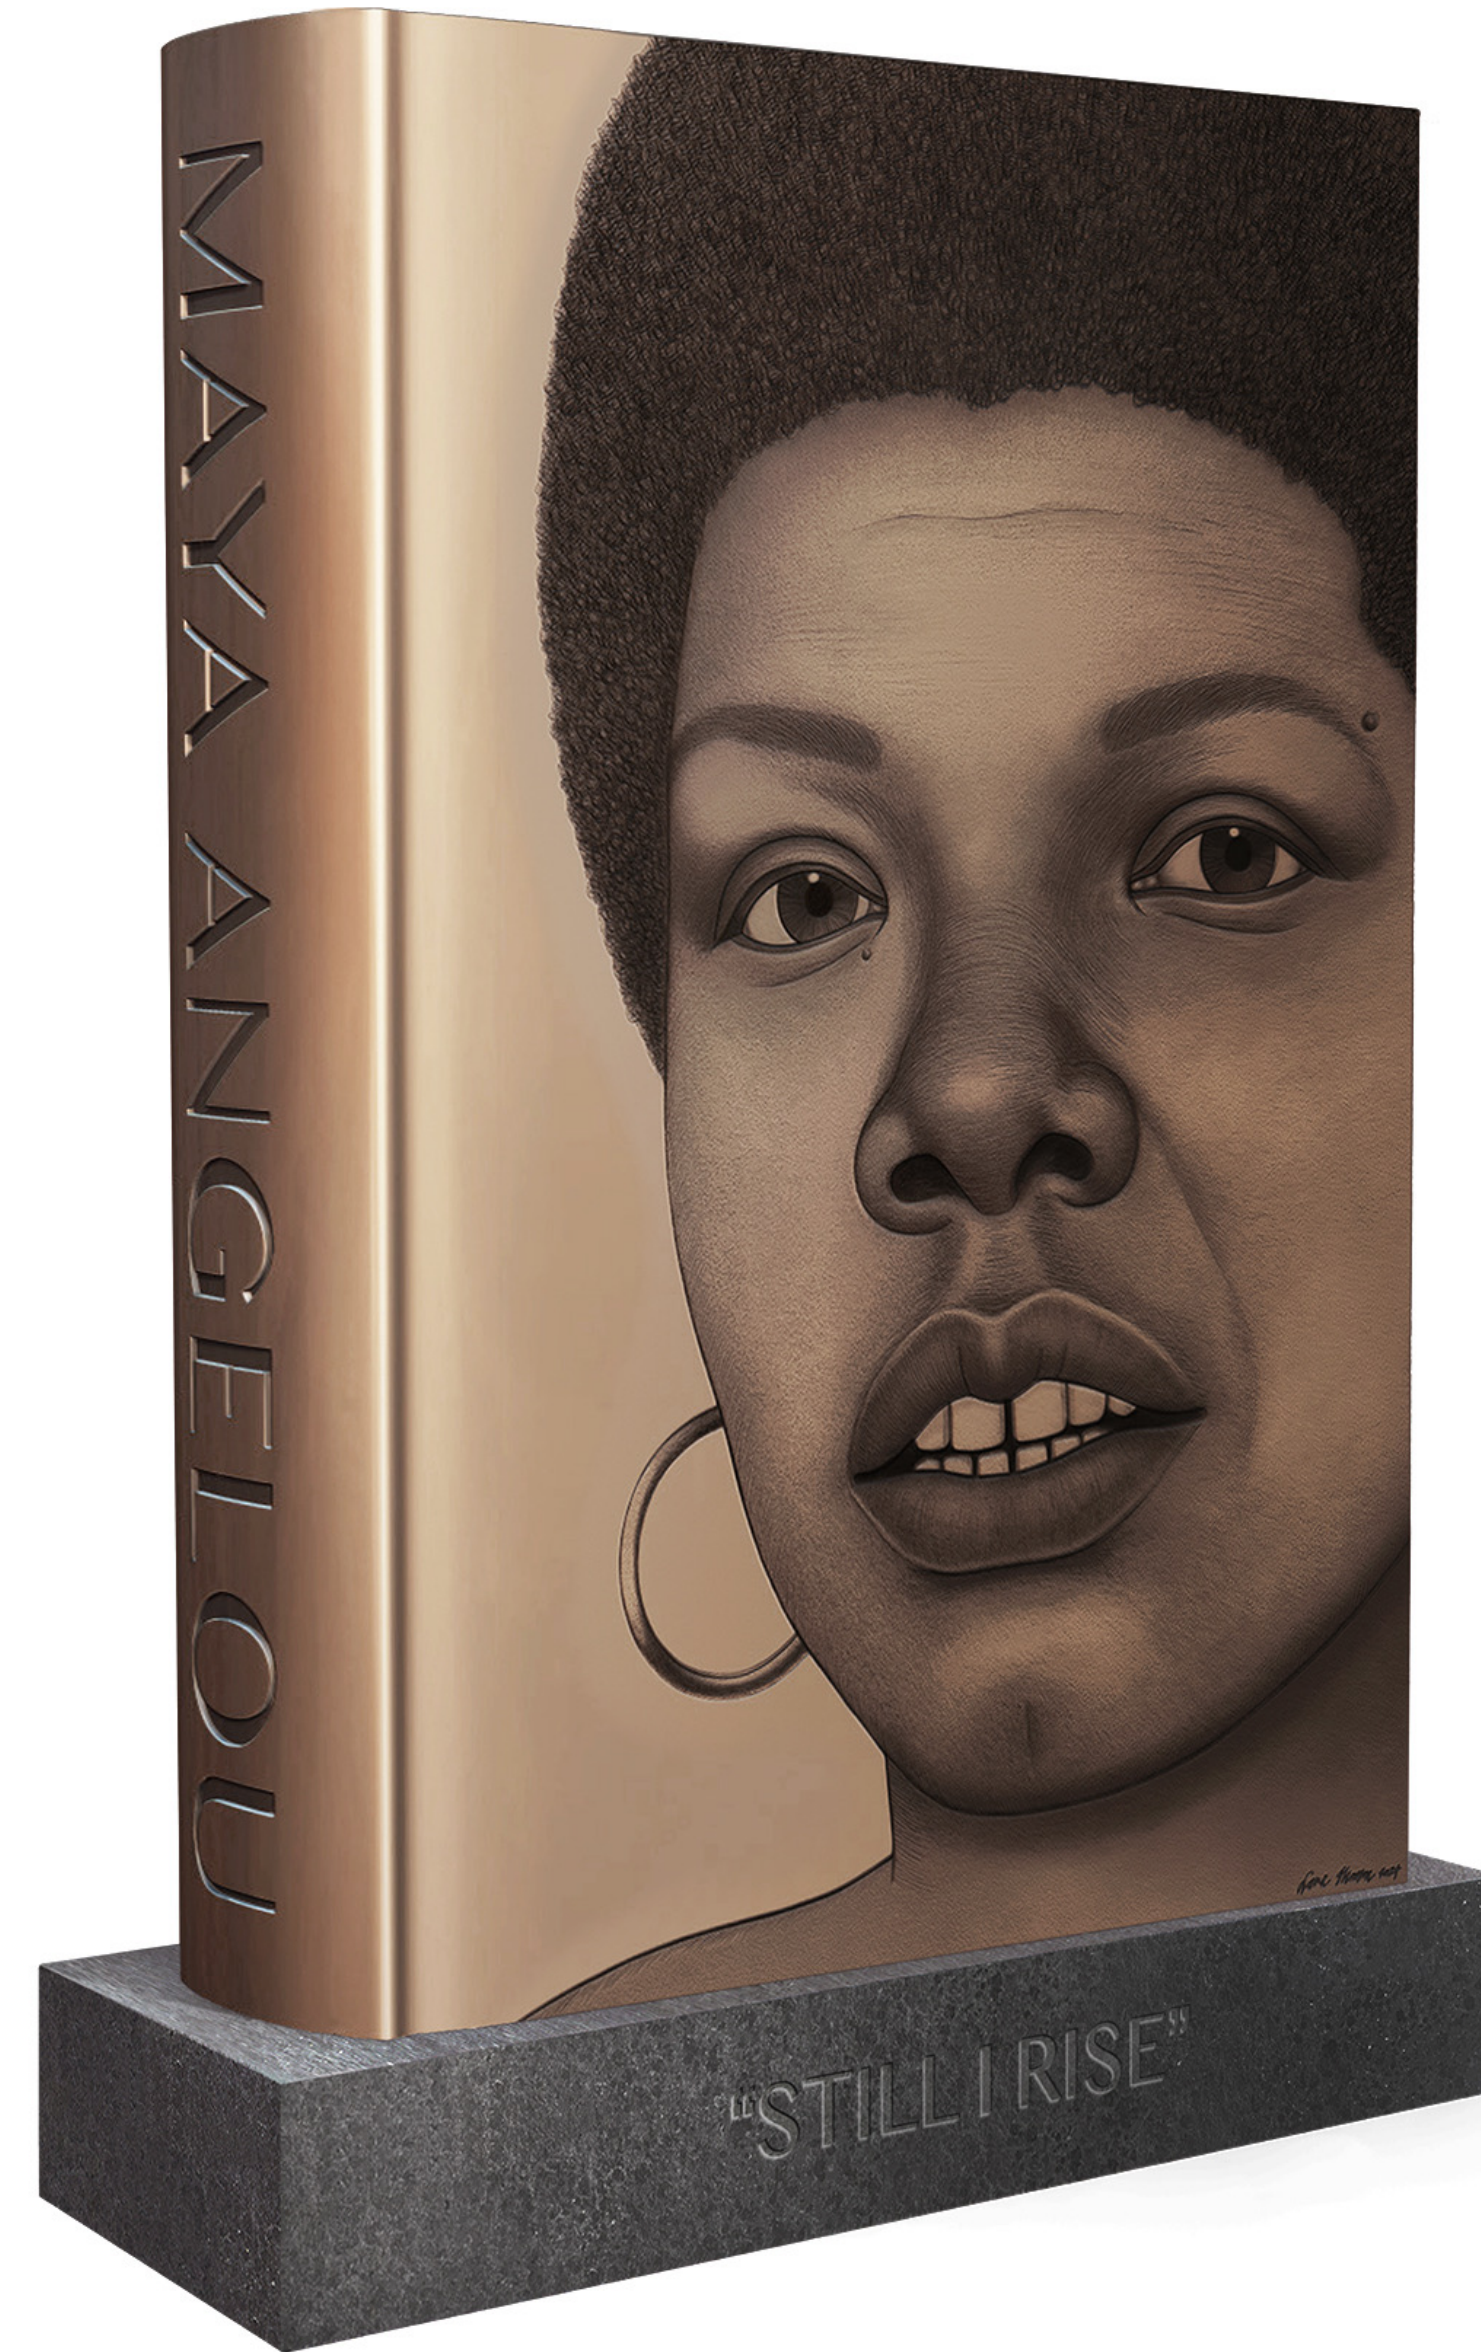

Updated design