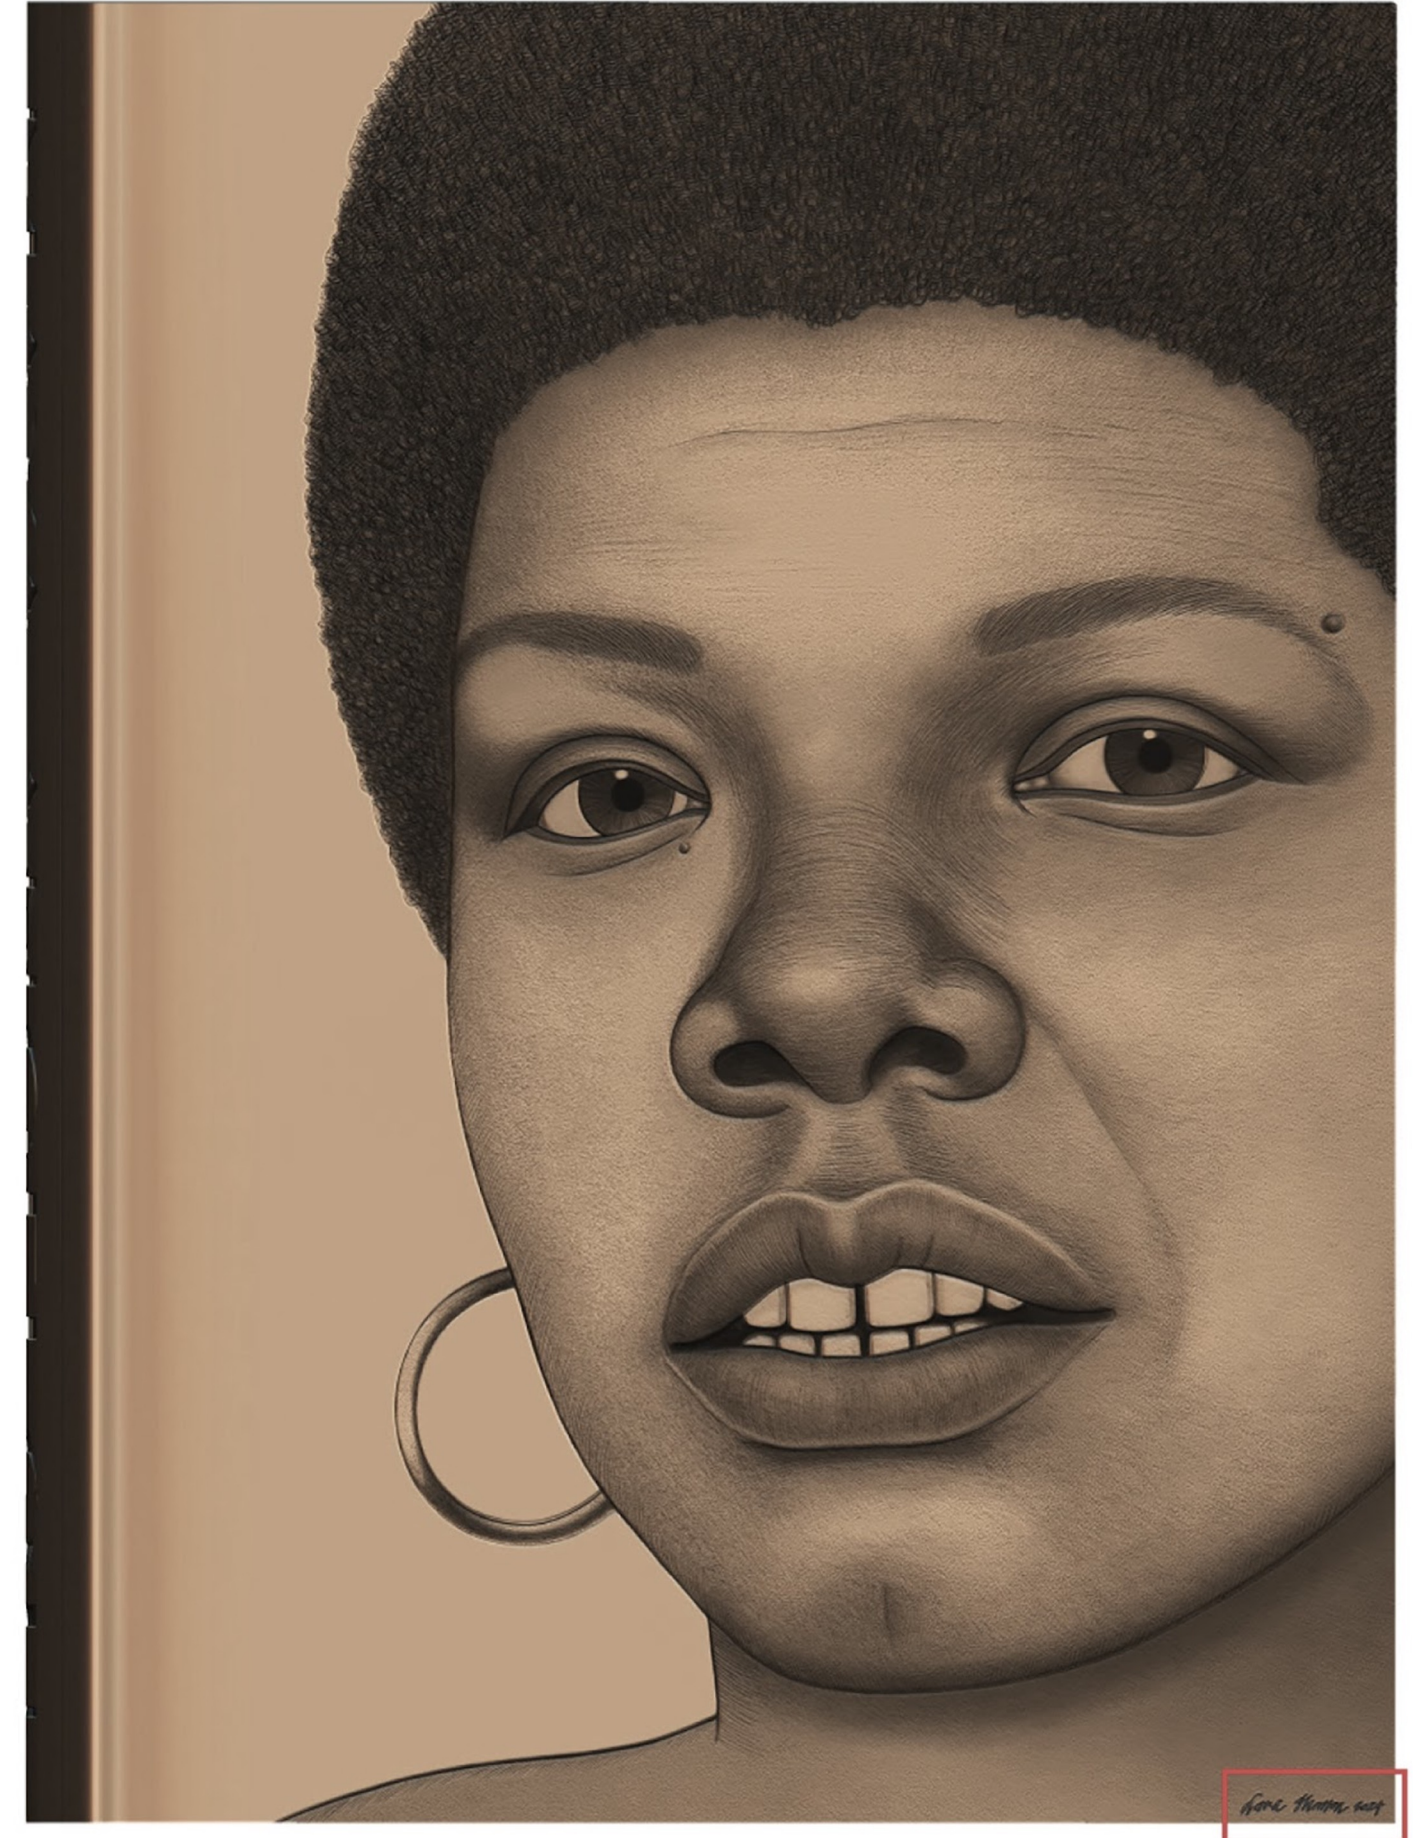

DIMENSIONS