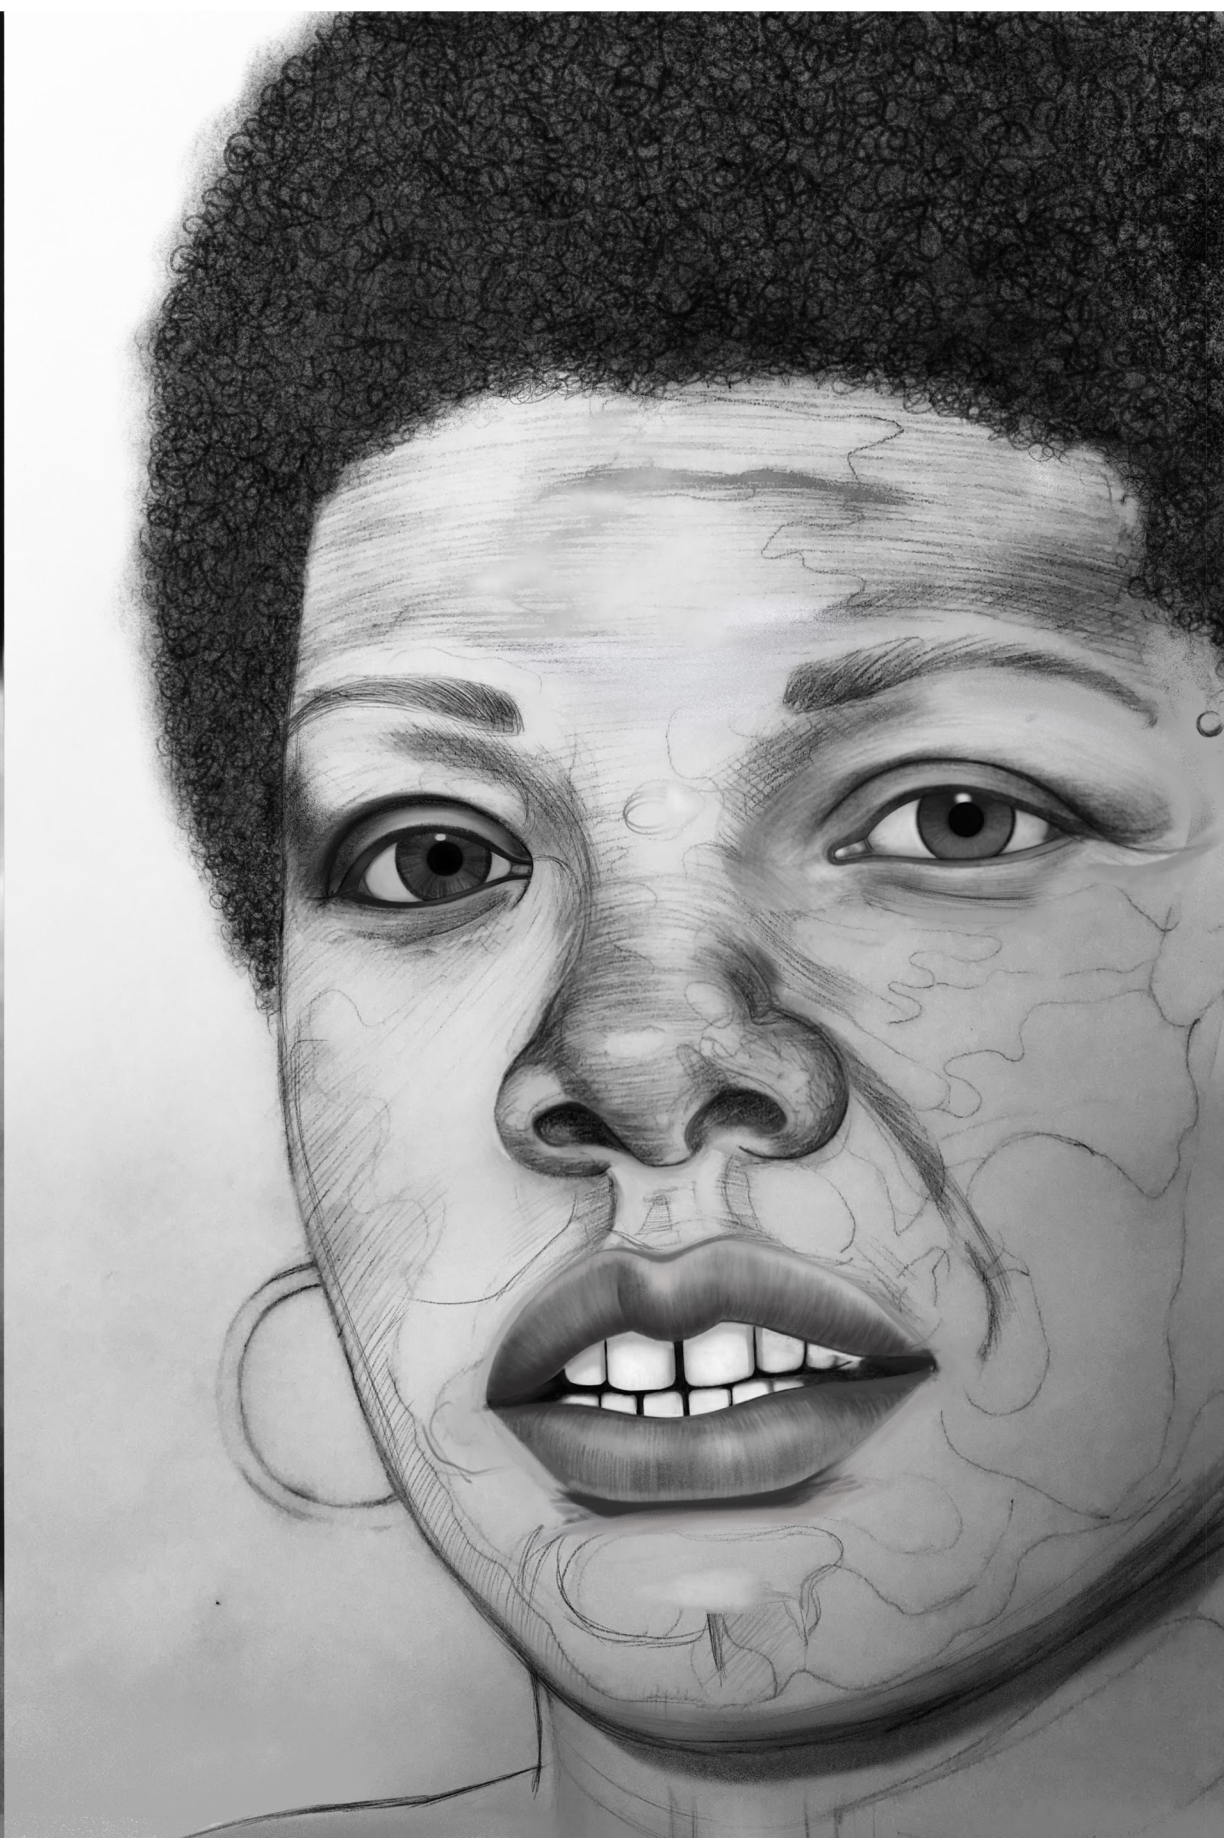

Portrait of a Phenomenal Woman

A Monument to Honor Dr. Maya Angelou
for the San Francisco Main Library

Artist: Lava Thomas

Project Manager: Shelly Willis

PORTRAIT DEVELOPMENT

FINAL PORTRAIT

INFLUENCES

MONUMENT MATERIALS

Bronze with patina

BASE MATERIALS

RISE

Engraved basalt

**“If one has courage, nothing can dim the
light which shines from within.”**

“STILL I RISE”

DESIGN ITERATIONS

Original design