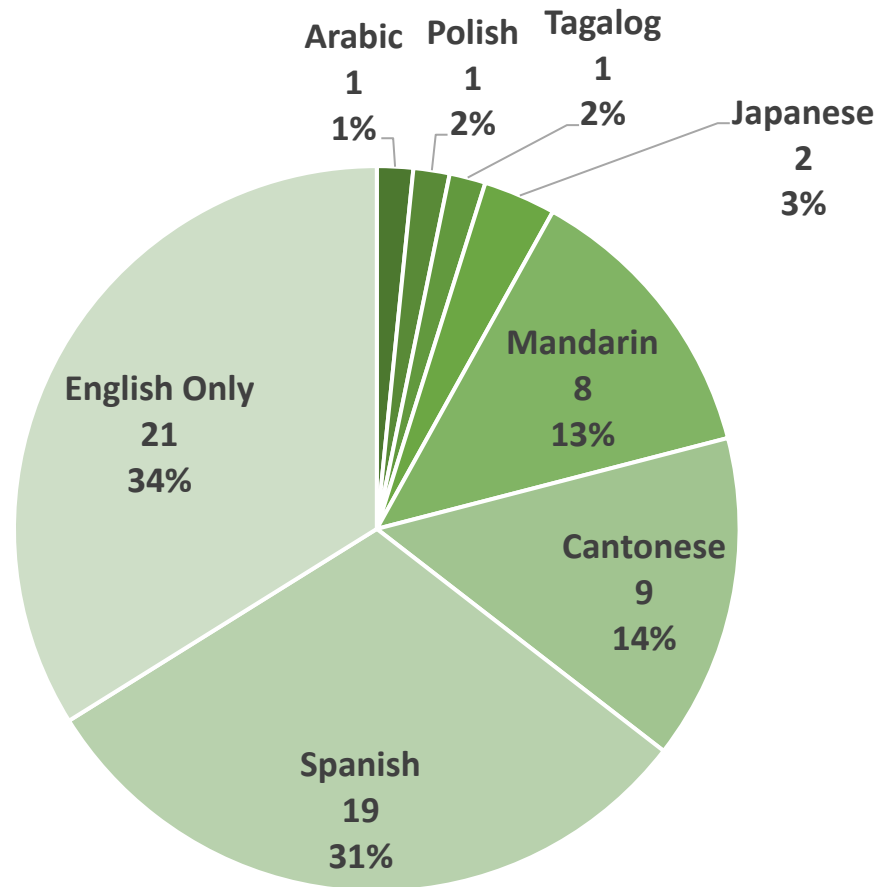

Multicultural Student Stipend Program 2022-2023 Awardees

Language Ability

- Arabic
- Polish
- Tagalog
- Japanese
- Mandarin
- Cantonese
- Spanish
- English Only