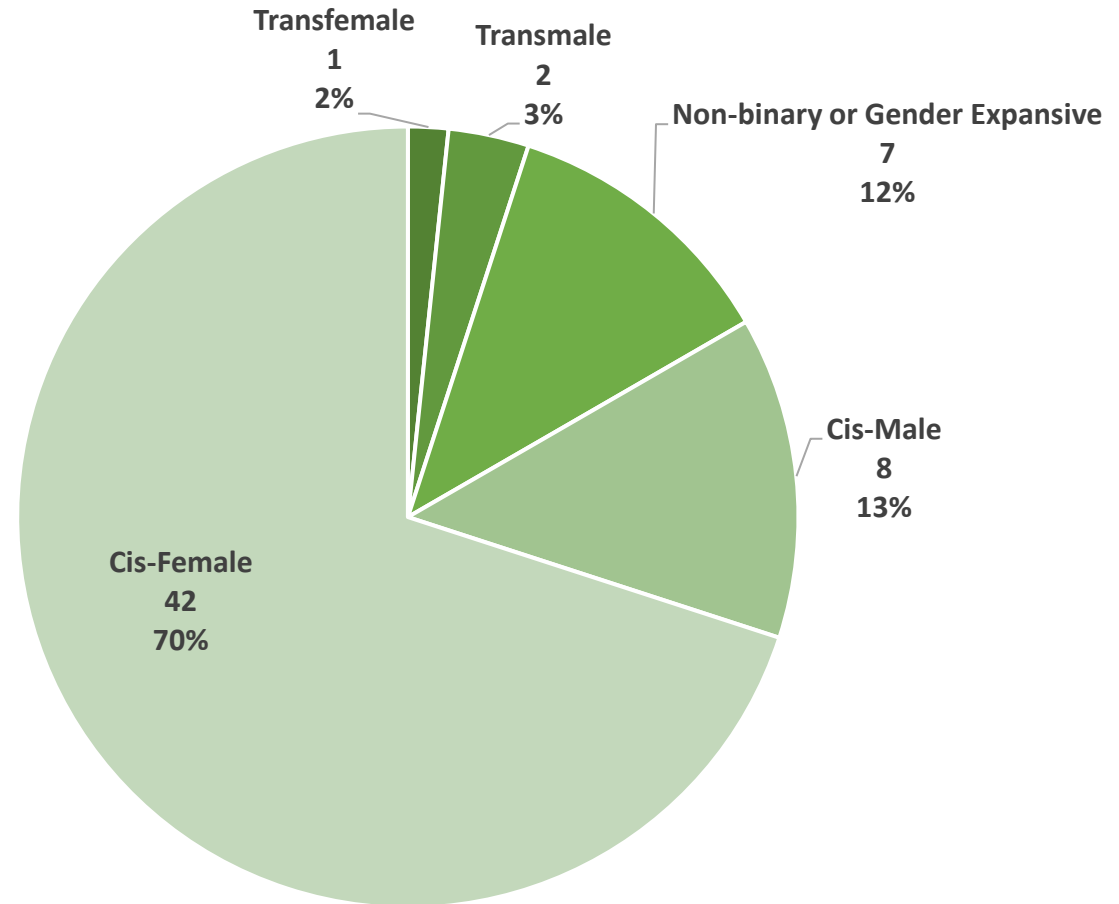

Multicultural Student Stipend Program 2022-2023 Awardees

Gender Identity

- Transfemale
- Transmale
- Non-binary or Gender Expansive
- Cis-Male
- Cis-Female