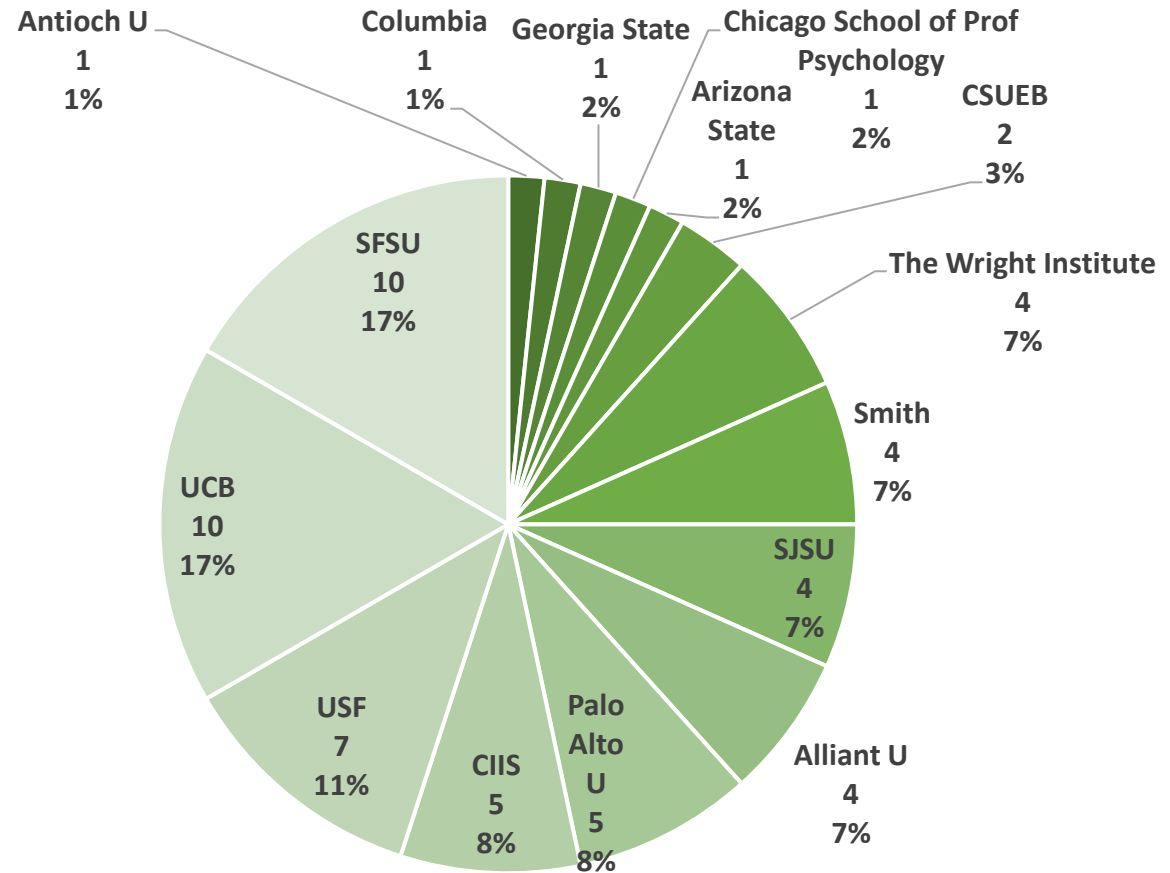

Race/Ethnicity

- Native American
- Native Hawaiian / Pacific Islander
- Middle Eastern
- Black / African American
- White
- Mixed Race
- Latinx
- Asian

Multicultural Student Stipend Program 2022-2023 Awardees

Schools

- Antioch U
- Columbia
- Georgia State
- Chicago School of Prof Psychology
- Arizona State
- CSUEB
- The Wright Institute
- Smith
- SJSU
- Alliant U
- Palo Alto U
- CIIS
- USF
- UCB
- SFSU

Multicultural Student Stipend Program 2022-2023 Awardees