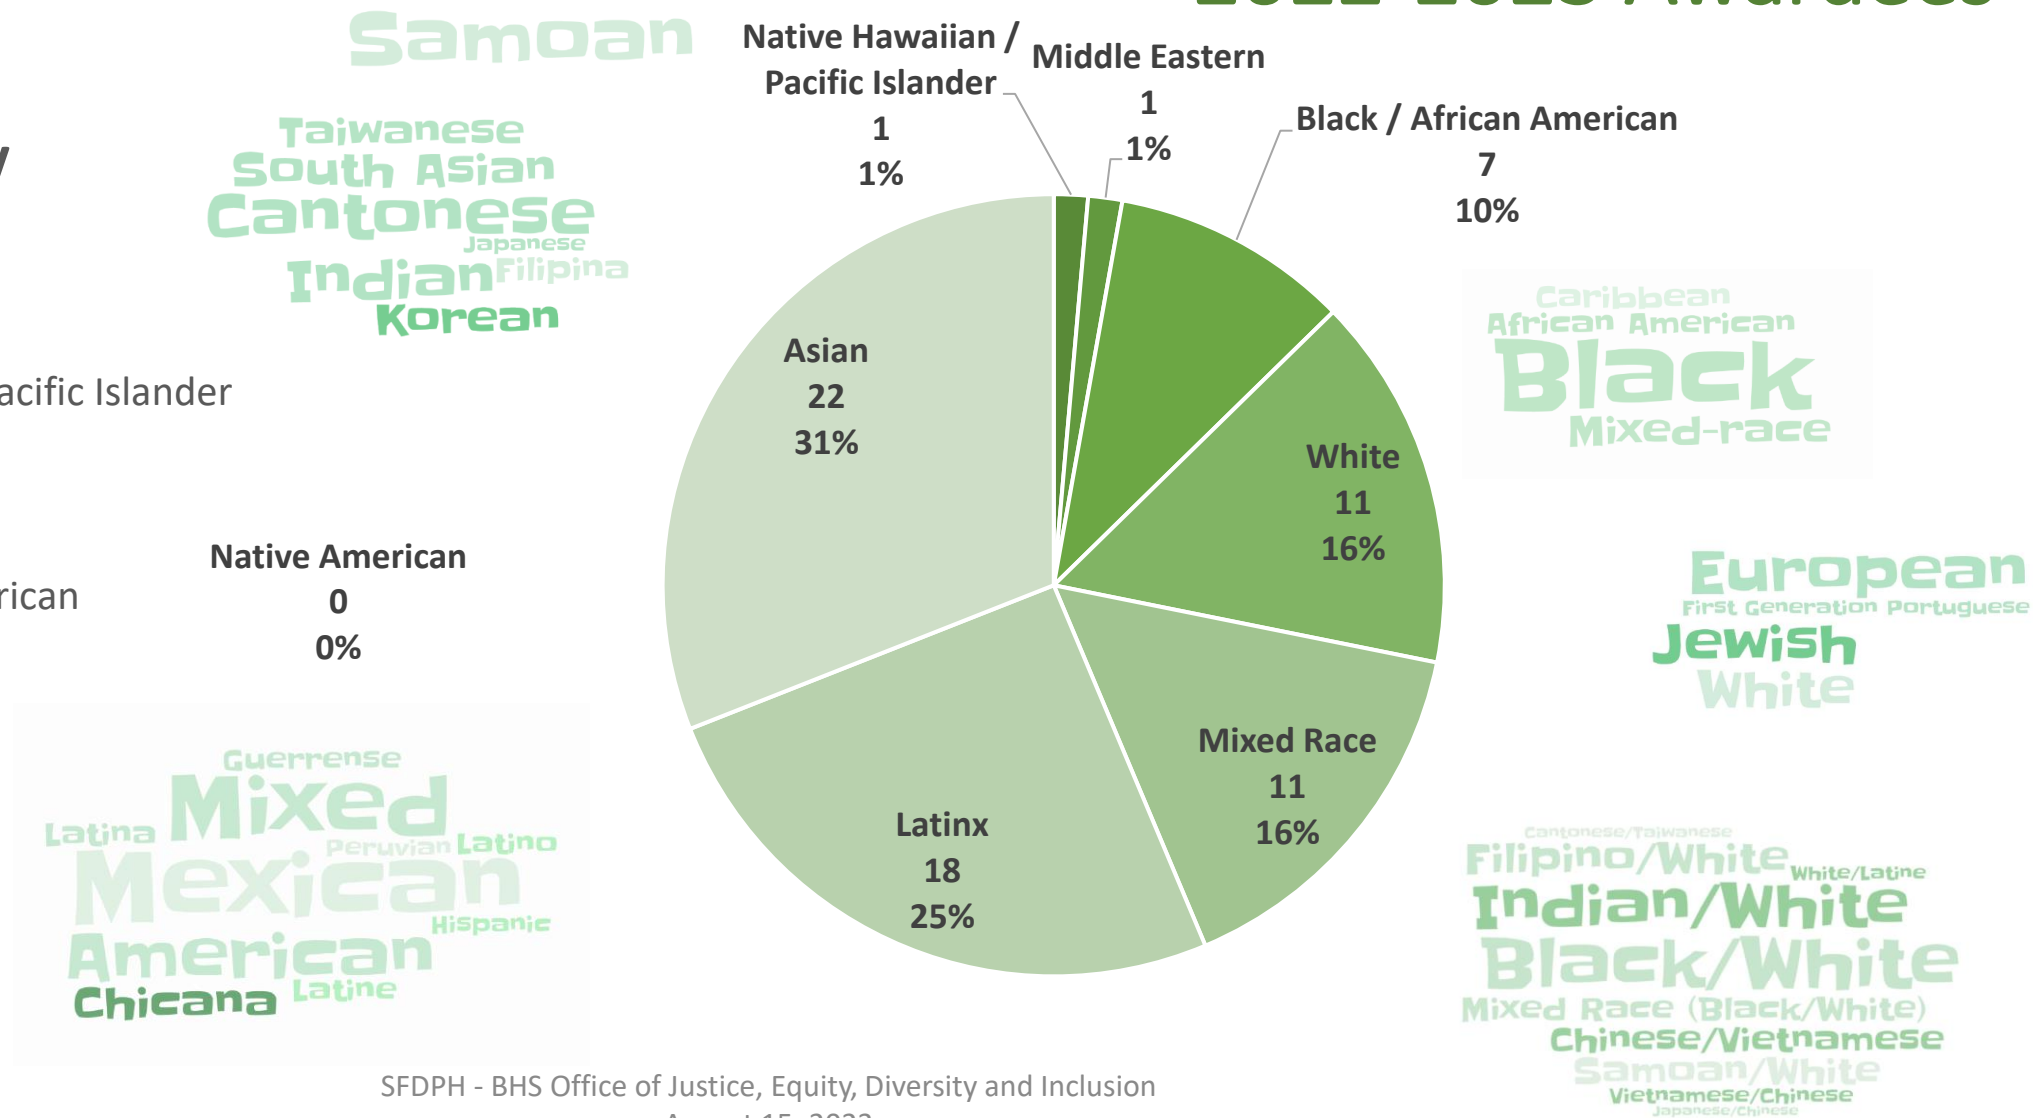

Race/Ethnicity

- Native American
- Native Hawaiian / Pacific Islander
- Middle Eastern
- Black / African American
- White
- Mixed Race
- Latinx
- Asian

Multicultural Student Stipend Program 2022-2023 Awardees