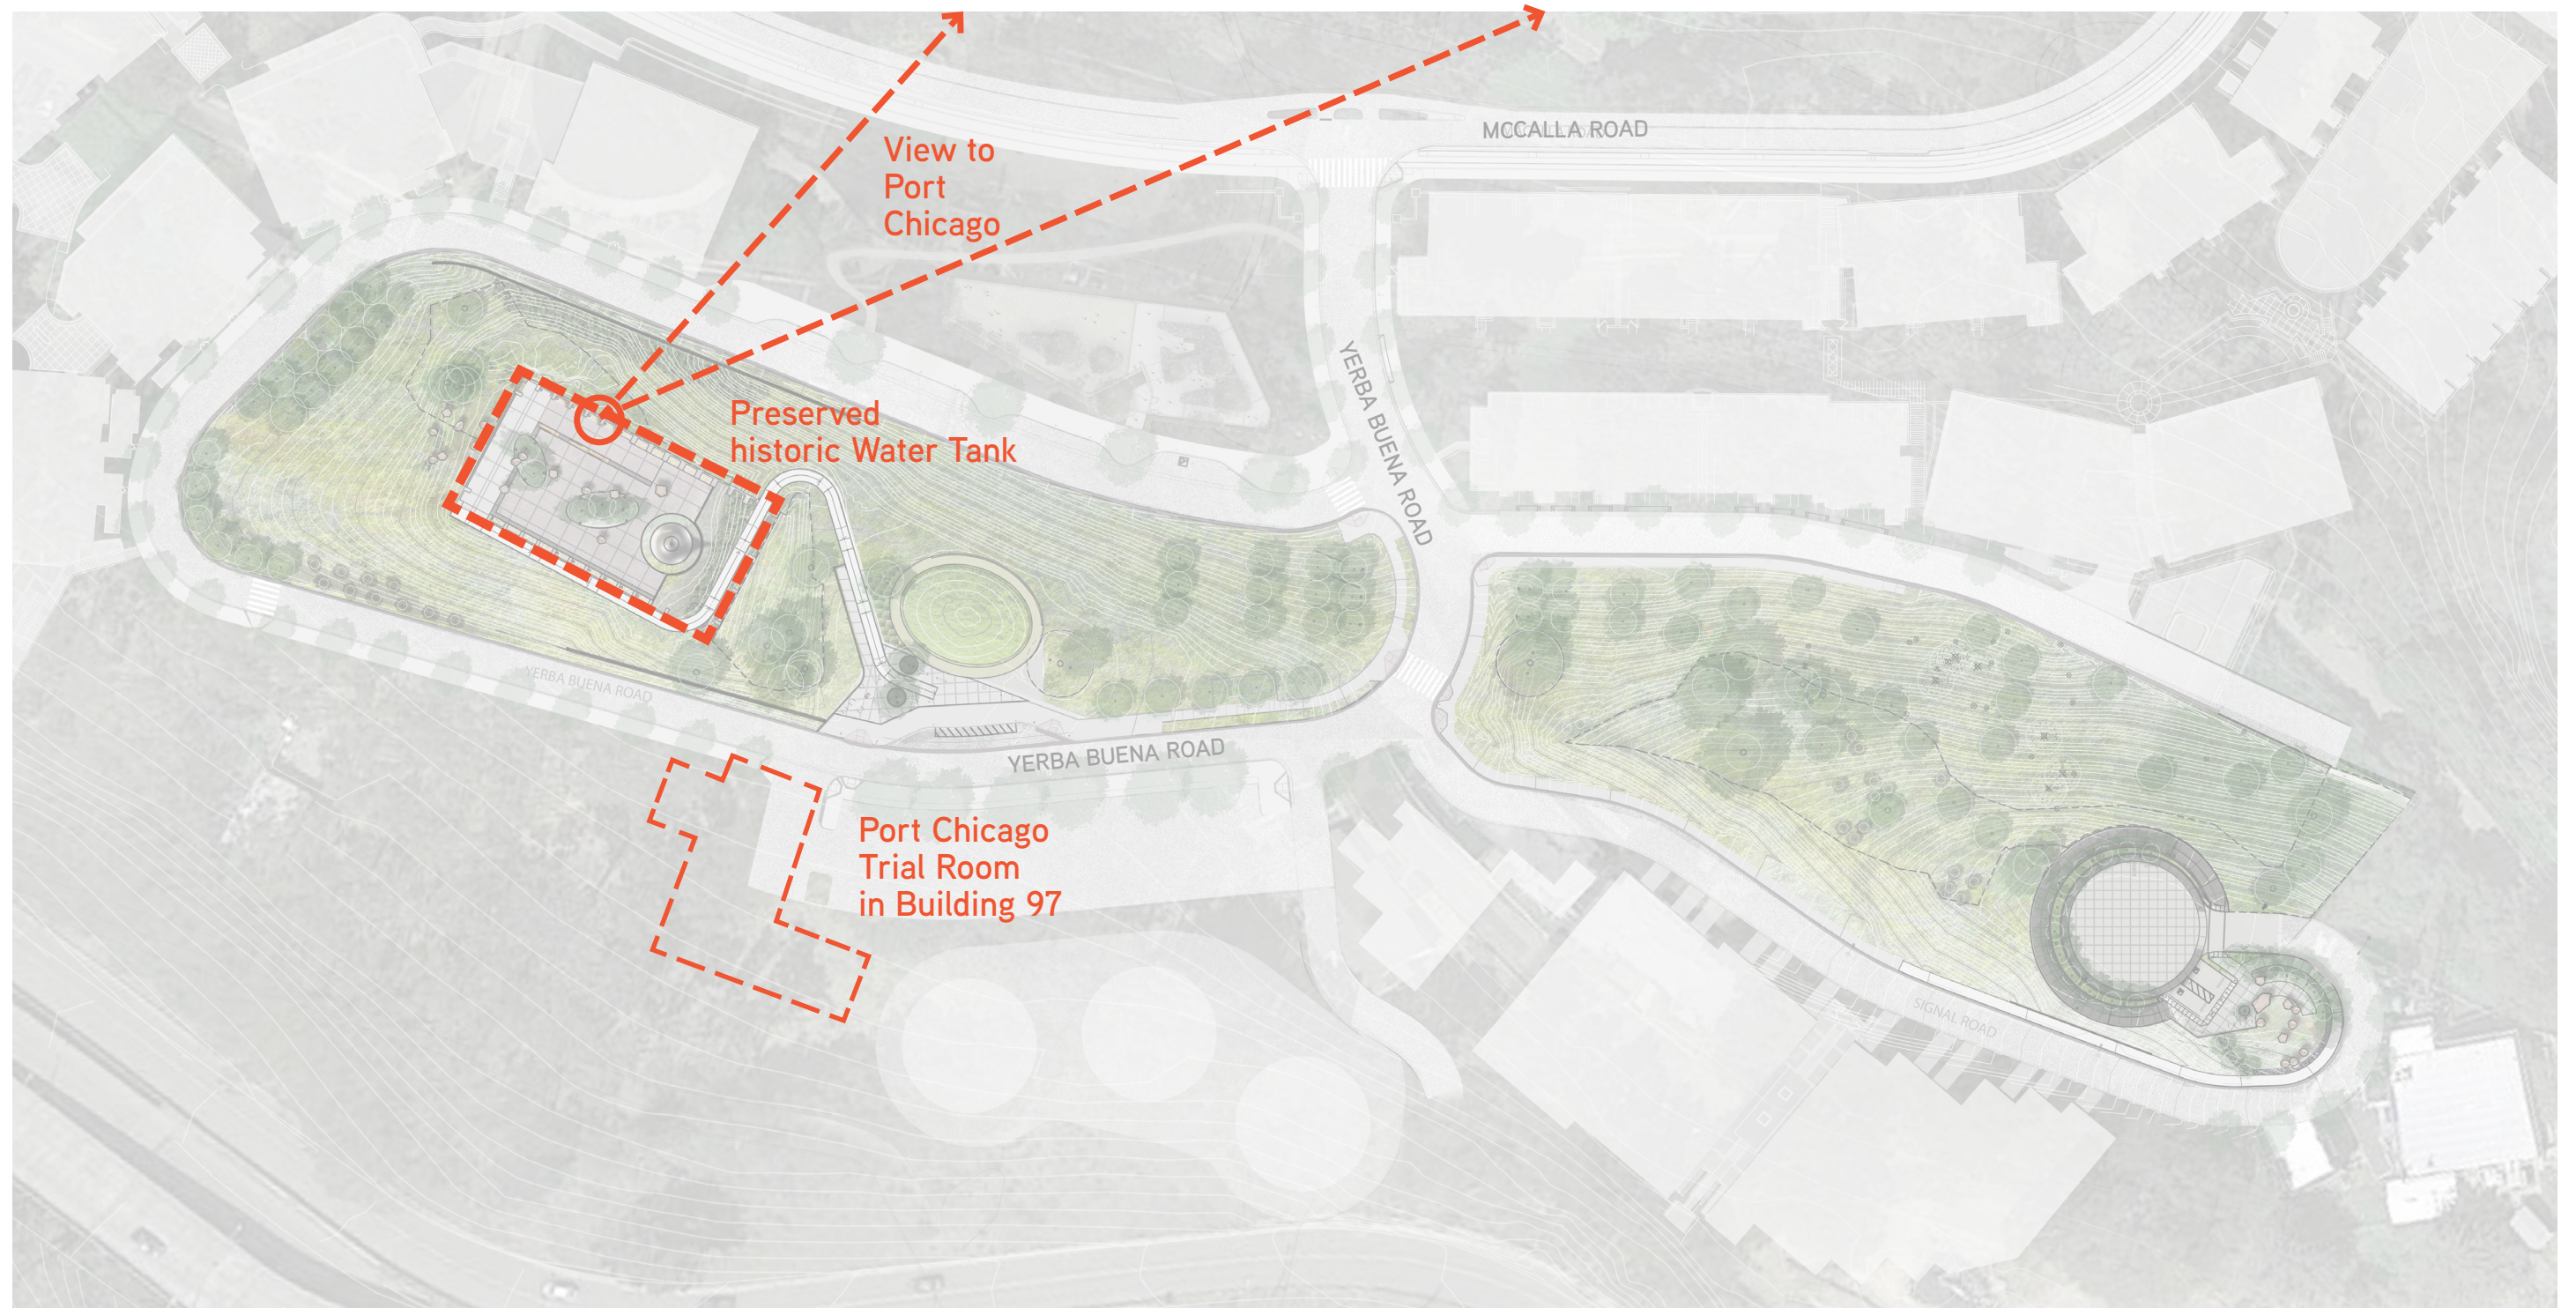

LINKING THE SITE TO THE STORY

THE SITE

THE SITE

THE SITE : WEST HILLTOP PARK

View to
Port Chicago

View to former Bldg 97 (demolished)

THE ARRIVAL

view 1: FROM WALKWAY (MARKER 1)

view 2: ON WALKWAY AT MARKER 1

THE EXHIBIT

view 3: ON WEST HILLTOP PLAZA view of EXHIBIT (4 PANELS)

THE EXHIBIT :: MEMORIALIZING PORT CHICAGO

view 4: ON WEST HILLTOP PLAZA view of EXHIBIT (FRONT OF 4 PANELS in historic tank wall's alcoves)

THE EXHIBIT :: MEMORIALIZING PORT CHICAGO

view 5: ON WEST HILLTOP PLAZA view of EXHIBIT (SIDE OF 4 PANELS in historic tank wall's alcoves)

THE EXHIBIT :: ORGANIZING THE STORY