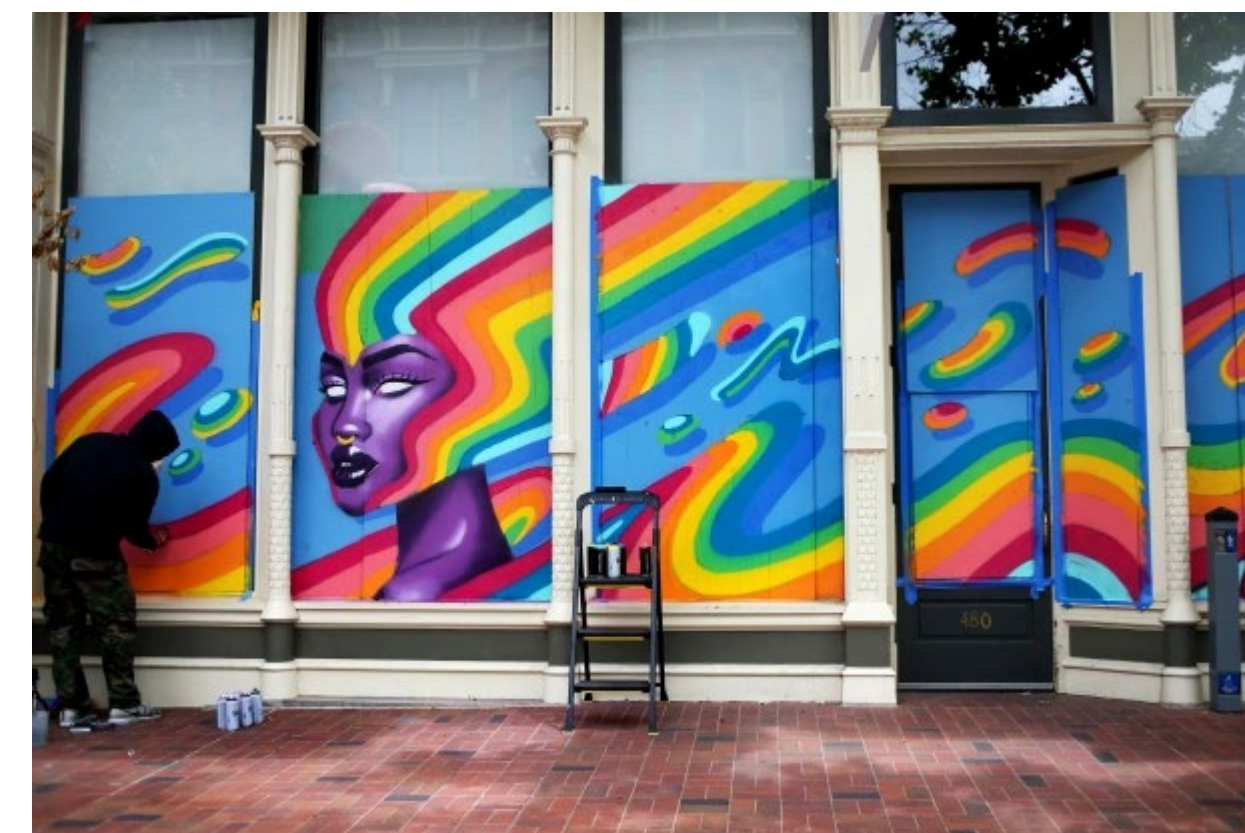

Illuminate

Representative Works for
JFK Promenade Temporary Activation

Remember When

Mark Deems

Rooted (In)Justice

Dana King

Flight

Kristine Mays

Perspective

Abrel Fisher

**ARTIST SELECTION FOR
MURALS – PAINT THE
VOID / BUILDING 180**

Bella Donna

Josue Rojas

Lady Henze

Matley Hurd @ Stow Lake

Max Ehrman