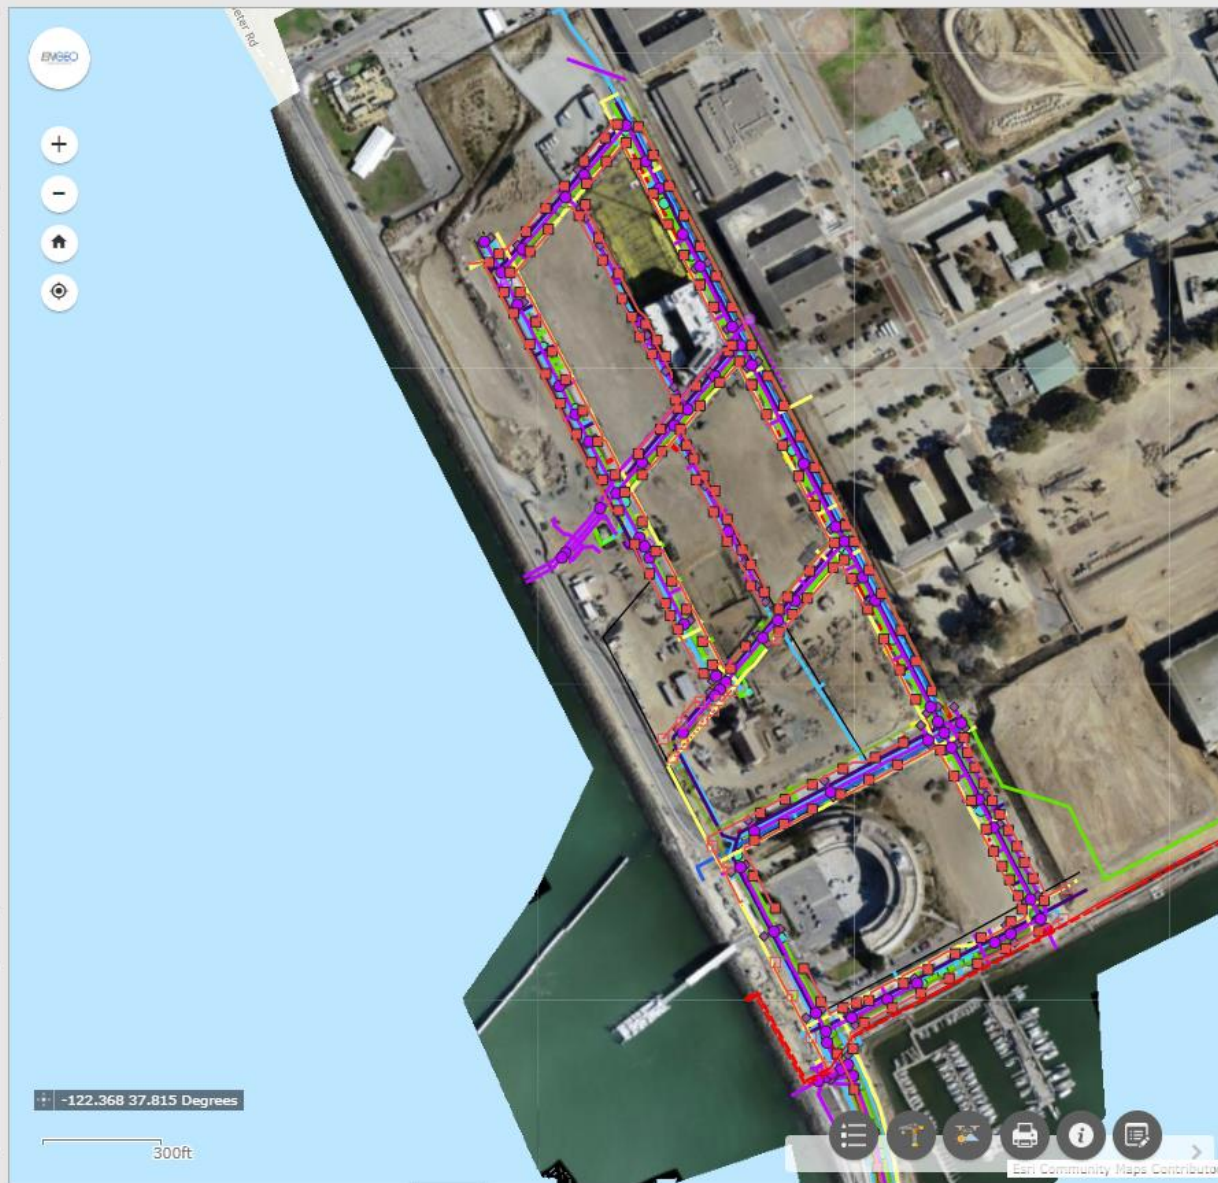

An aerial photograph of Treasure Island, San Francisco, showing a dense cluster of modern, multi-story buildings under construction. The island is surrounded by water, with a large marina filled with sailboats to the right. The sky is clear and blue, and the water is a deep blue. The buildings have a mix of colors, including gold, brown, and white. A white horizontal line is drawn across the middle of the image, separating the header from the main content.

Construction Updates Treasure Island Stage-1 Street Improvements & Causeway

Milestones

Sanitary Sewer Pump Station 5th

Target Completion Q3 2022

Storm Drain Pump Station 5th

Target Completion Q3 2022

Entire Causeway Complete

Target Completion Q3 2022

Avenue of Palms Extension

Target Completion Q4 2022

TI Stage-1 SIP Treasure Island Rd Lightpole Bases

TI Stage-1 SIP Clipper Cove Striping

TI Stage-1 SIP Clipper Cove Striping

TI Stage-1 SIP Trade Winds Signals

Location

Waterfront Plaza

March 2022

FERRY ACCESS

November 2022

CONSTRUCTION START DATE – PHASE 2

Location

Treasure Island Monthly Update