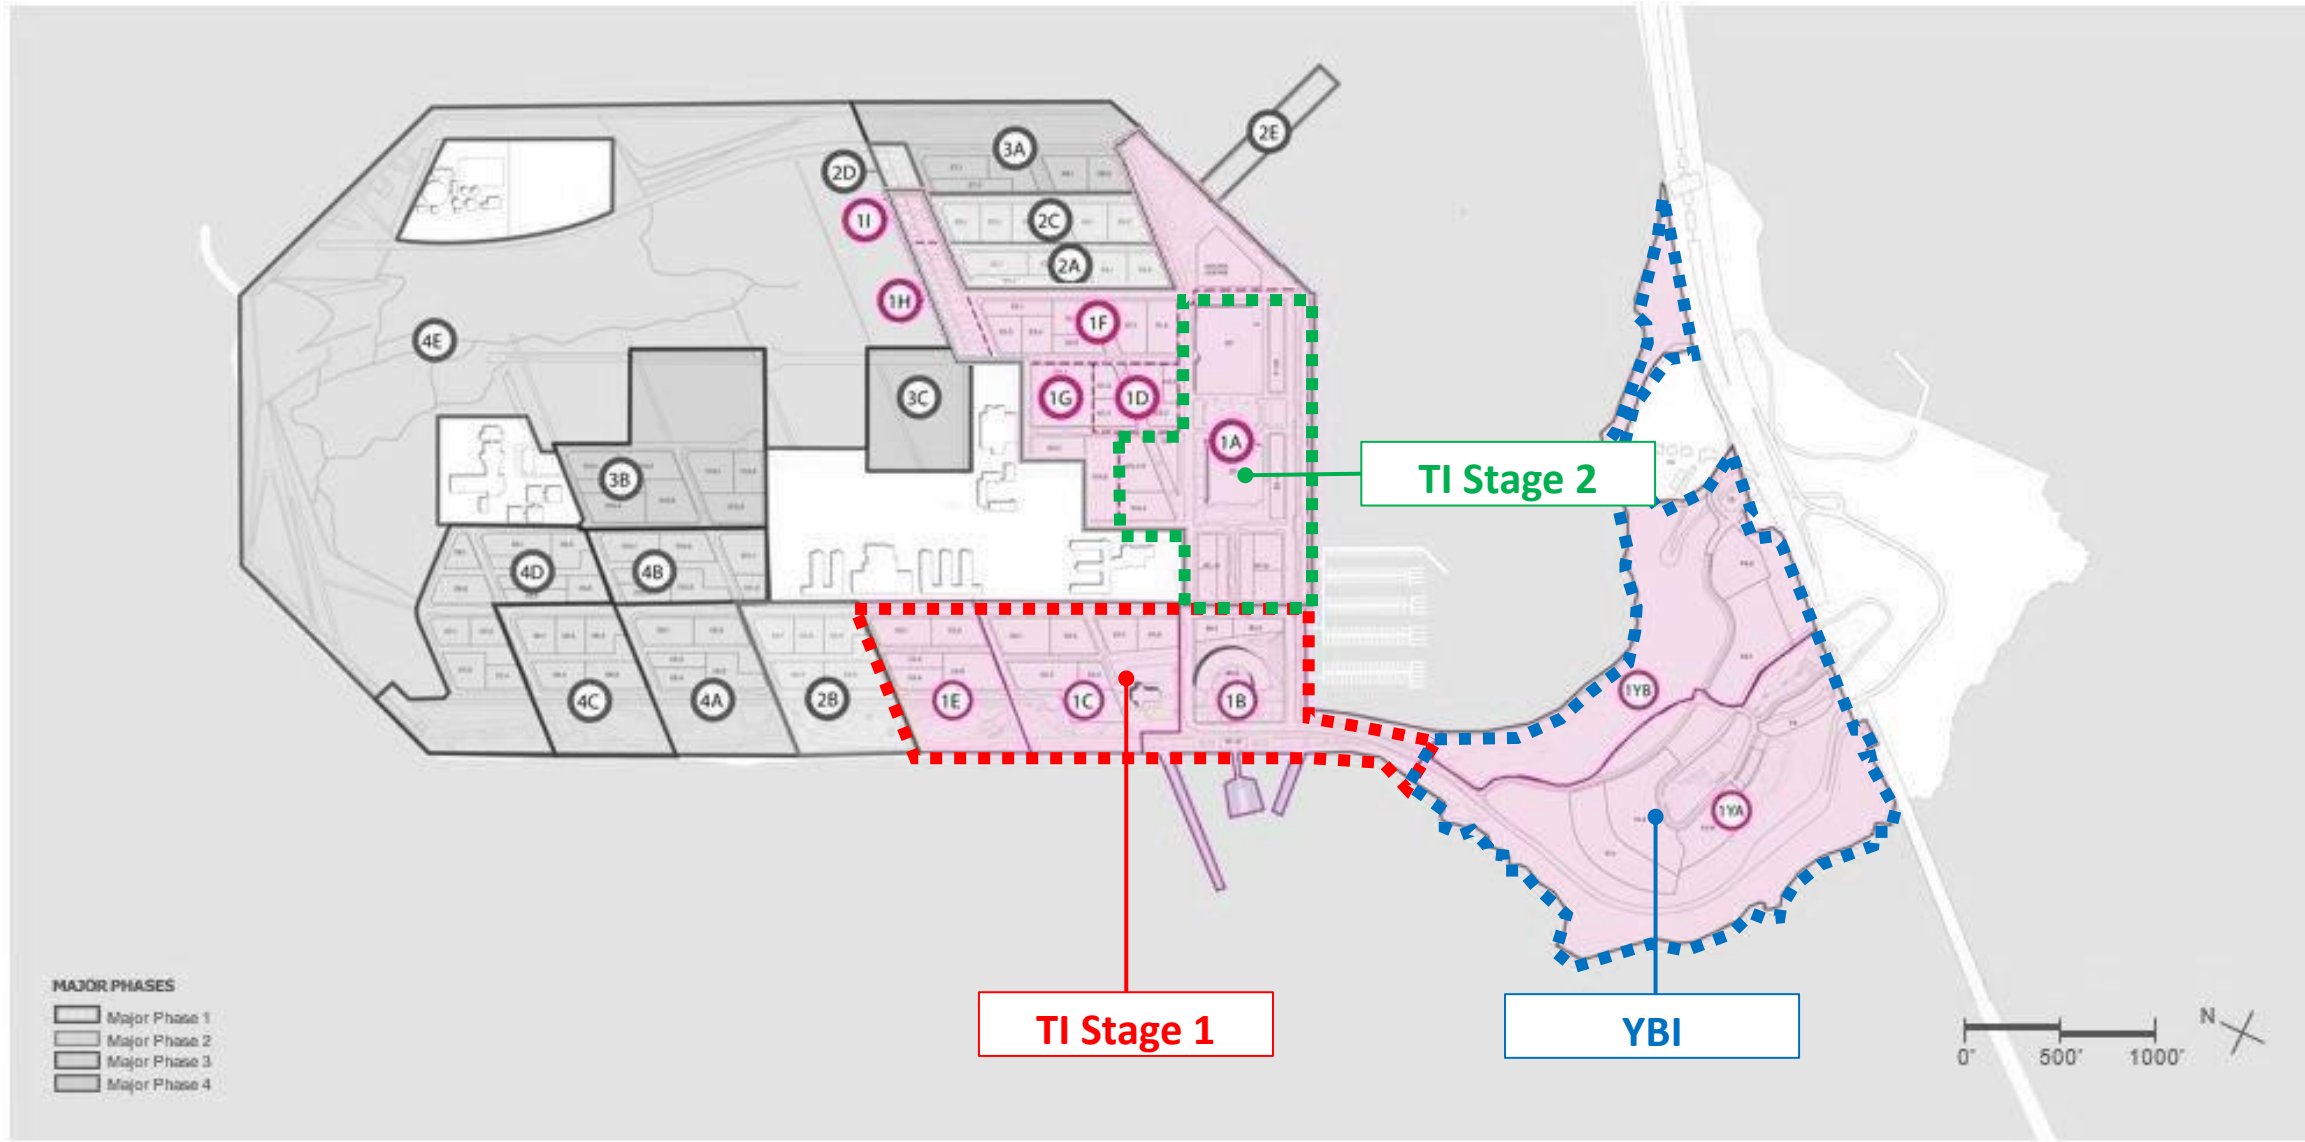

An aerial photograph of Treasure Island, San Francisco, showing a dense cluster of modern, multi-story buildings under construction. The island is surrounded by water, with a large marina filled with sailboats to the right. The sky is clear and blue, and the water is a deep blue. The buildings have a mix of colors, including gold, brown, and white. A white horizontal line is drawn across the middle of the image, separating the header from the main content.

Construction Updates Treasure Island Stage-1 Street Improvements & Causeway

Milestones

Sanitary Sewer Pump Station 5th

Target Completion Q3 2022

Storm Drain Pump Station 5th

Target Completion Q3 2022

Entire Causeway Complete

Target Completion Q3 2022

Avenue of Palms Extension

Target Completion Q4 2022

TI Stage-1 SIP Treasure Island Rd Lightpole Bases

TI Stage-1 SIP Clipper Cove Striping

TI Stage-1 SIP Clipper Cove Striping

TI Stage-1 SIP Trade Winds Signals

Location

Waterfront Plaza

March 2022

FERRY ACCESS

November 2022

CONSTRUCTION START DATE – PHASE 2

Location

Treasure Island Monthly Update