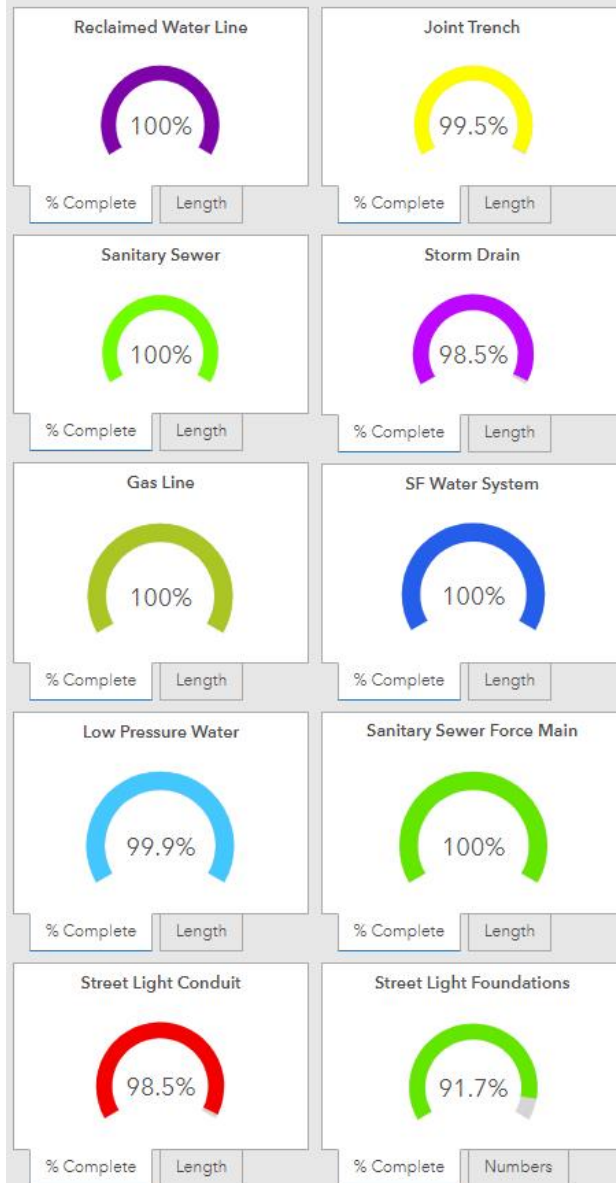

An aerial photograph of Treasure Island, San Francisco, showing a dense cluster of modern, multi-story buildings under construction. The island is surrounded by water, with a large marina filled with sailboats to the right. The sky is clear and blue, and the water is a deep blue. The buildings have a mix of colors, including gold, brown, and white. A white horizontal line is drawn across the middle of the image, separating the header from the main content.

Construction Updates Treasure Island Stage-1 Street Improvements & Causeway

Milestones

Sanitary Sewer Pump Station 5th

Target Completion Q3 2022

Storm Drain Pump Station 5th

Target Completion Q3 2022

Entire Causeway Complete

Location

Waterfront Plaza

March 2022

FERRY ACCESS

November 2022

CONSTRUCTION START DATE – PHASE 2

Location

Treasure Island Monthly Update