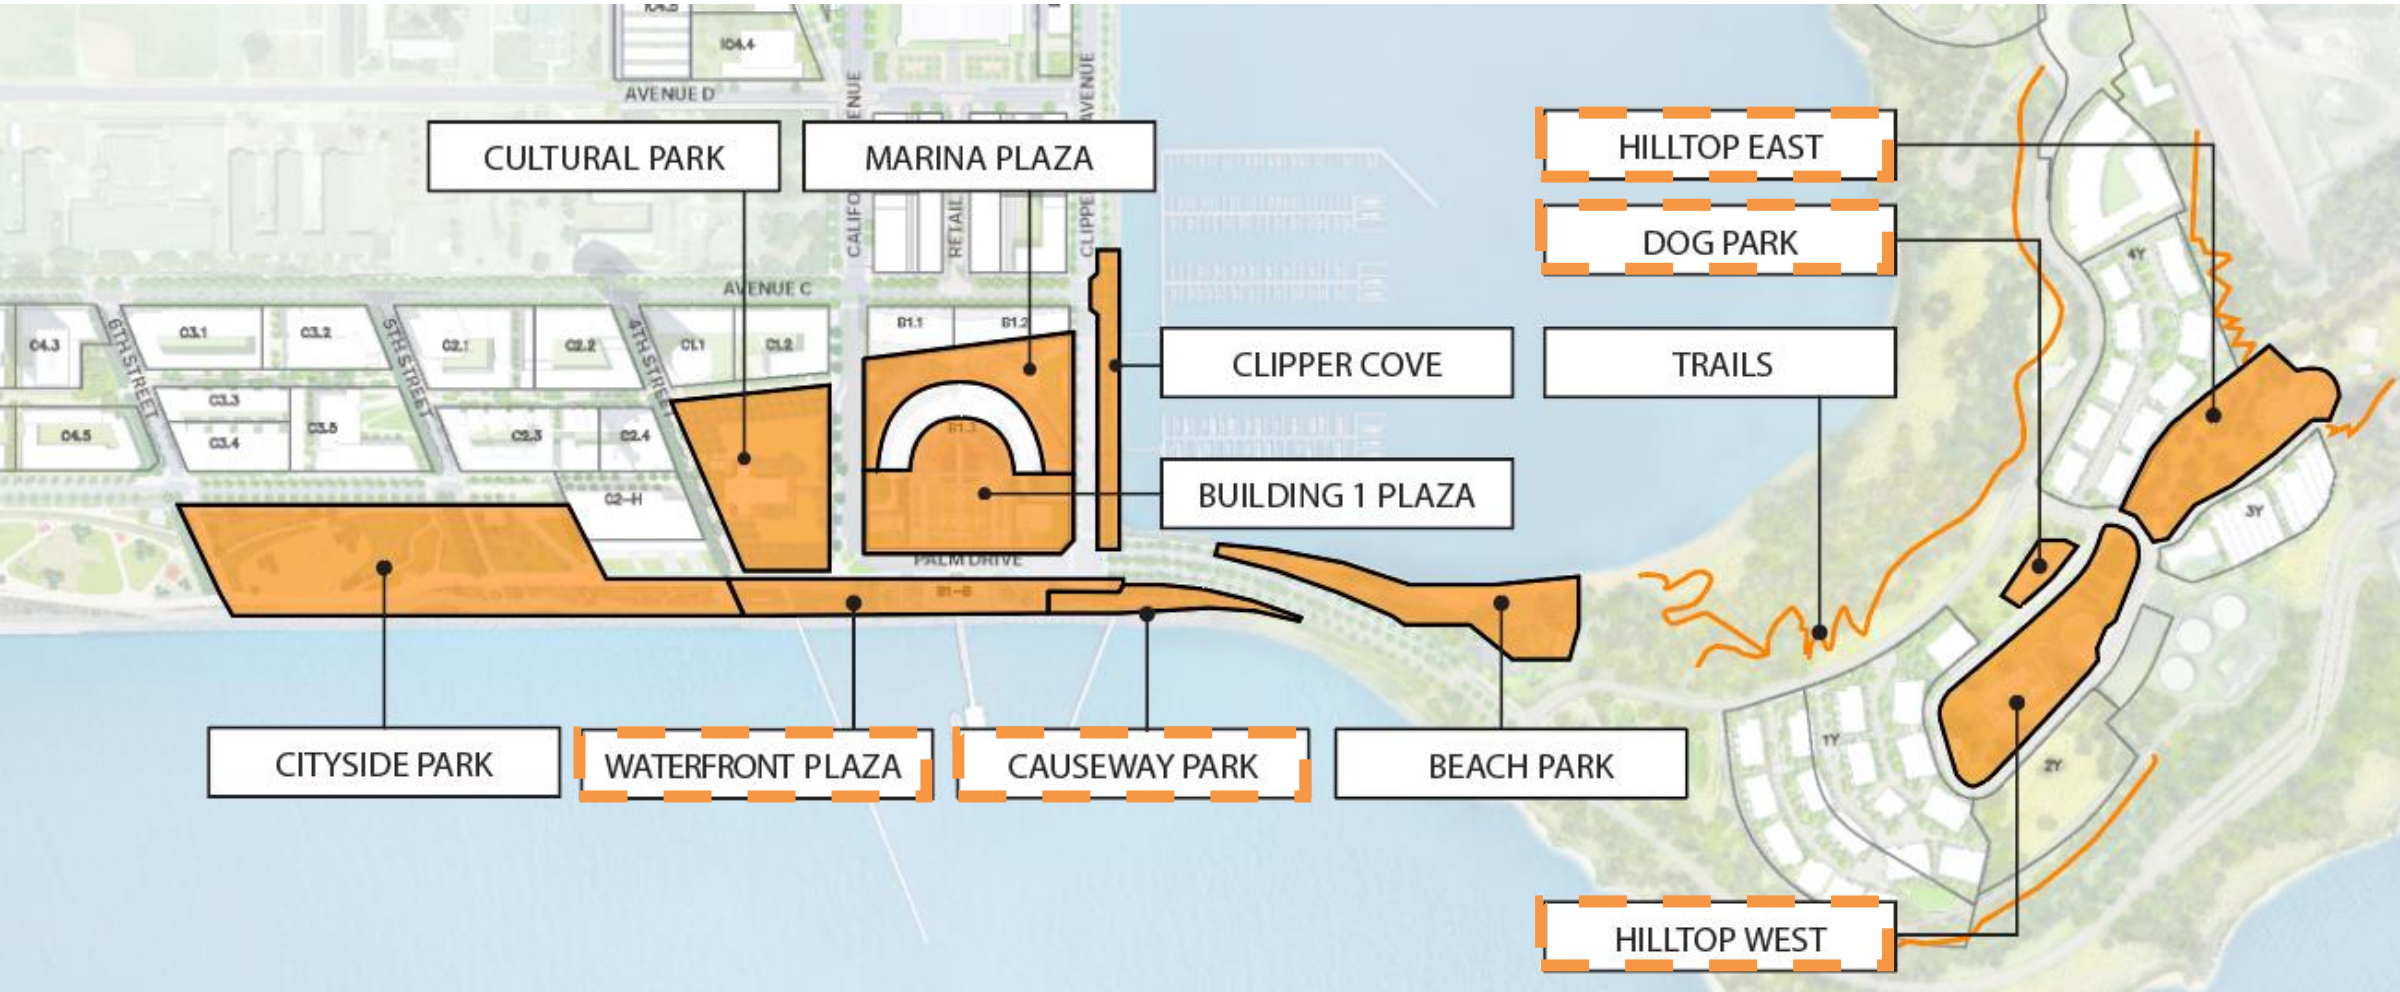

TI STAGE-1 SIP: Seven Seas Trees

TI STAGE-1 SIP: Seven Seas Landscaping

TI STAGE-1 SIP: Seven Seas Landscape

TI STAGE-1 SIP: 5TH ST SSPS

TI STAGE-1 SIP: Seven Seas Striping

TI STAGE-1 SIP: Garden Walk Hardscape

TI STAGE-1 SIP: Garden Walk Hardscape

TI STAGE-1 SIP: Garden Walk Bollards

TI STAGE-1 SIP: Ave Palms Sidewalk

TI STAGE-1 SIP: Ave Palms Hardscape

TI STAGE-1 SIP: Ave Palms Hardscape

Construction Updates
Treasure Island Park Improvements

Location

Waterfront Plaza

March 2022

FERRY ACCESS

November 2022

CONSTRUCTION START DATE – PHASE 2

Location

Treasure Island Monthly Update

September 6, 2022

Construction Update
Yerba Buena Parks Update

Dog Park

East Hilltop Park

March 2022

September 2022

West Hilltop Park

NTP Issued and Work
Started August 22nd