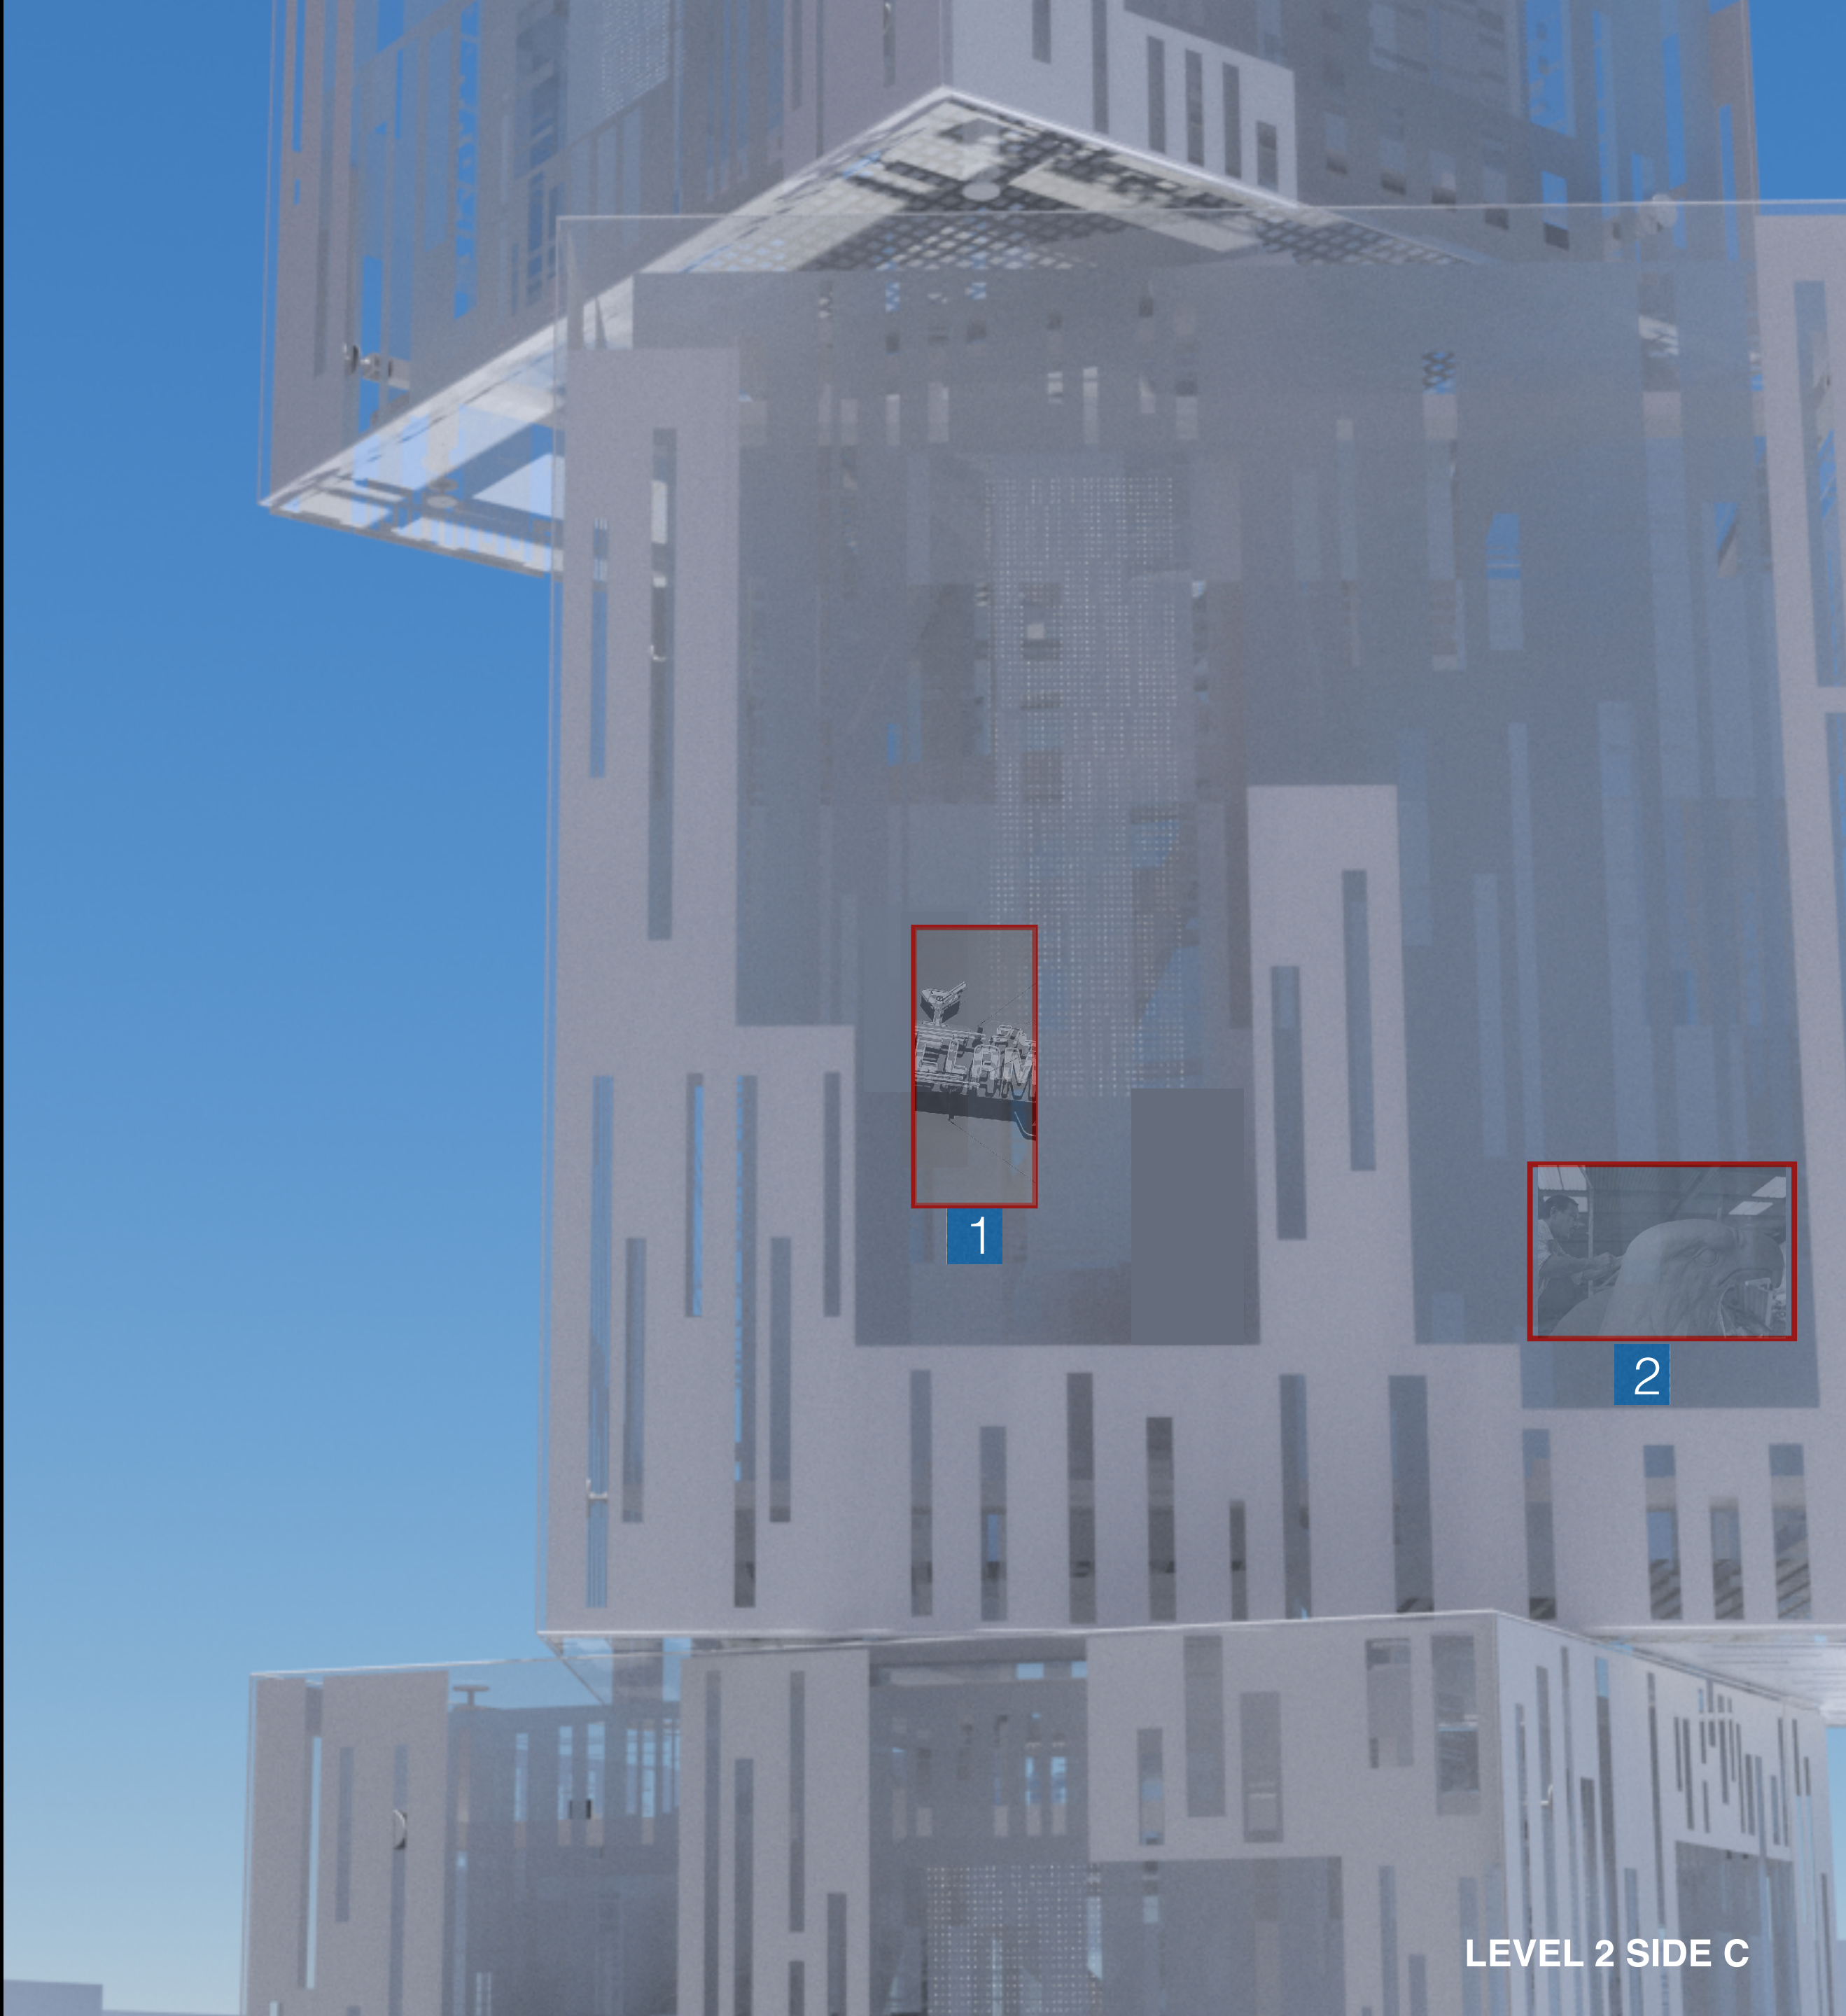

2 SFPL_ Historical Photo Collection_SFP85-207, 1987
Manual Palos in his studio carving an eagle's head for Pacific Telephone Bell Building