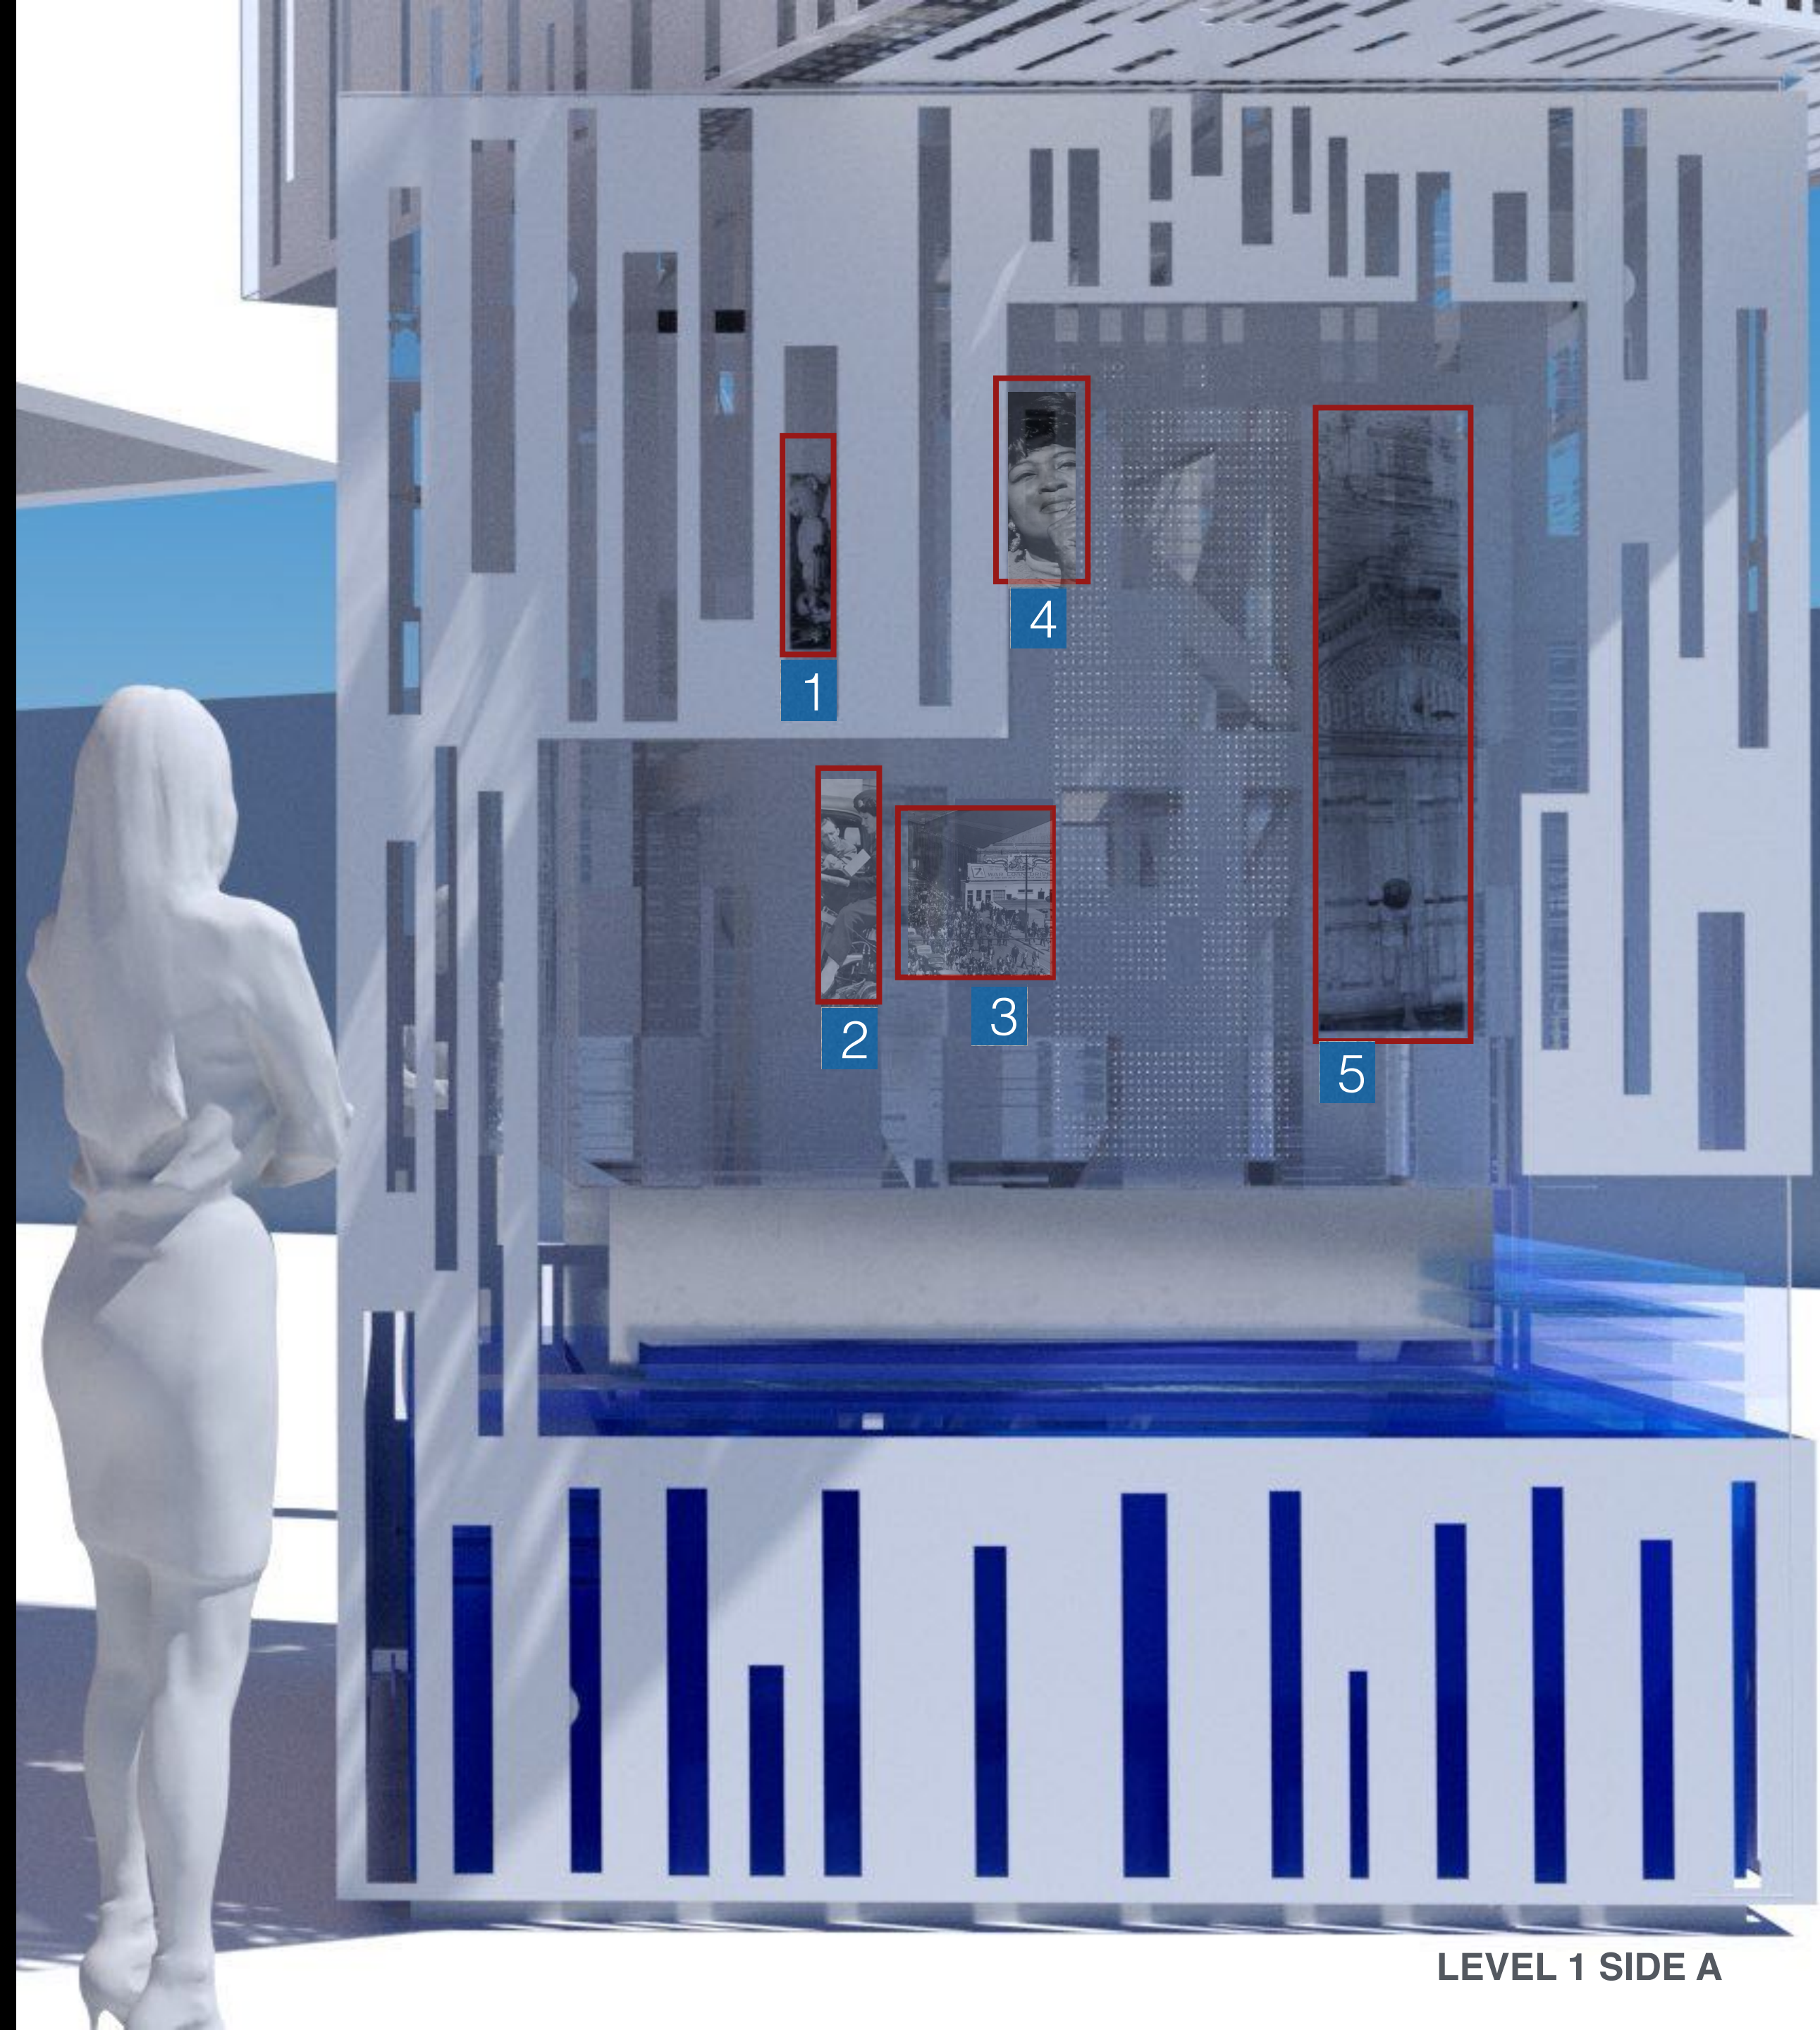

LEVEL 1 SIDE A