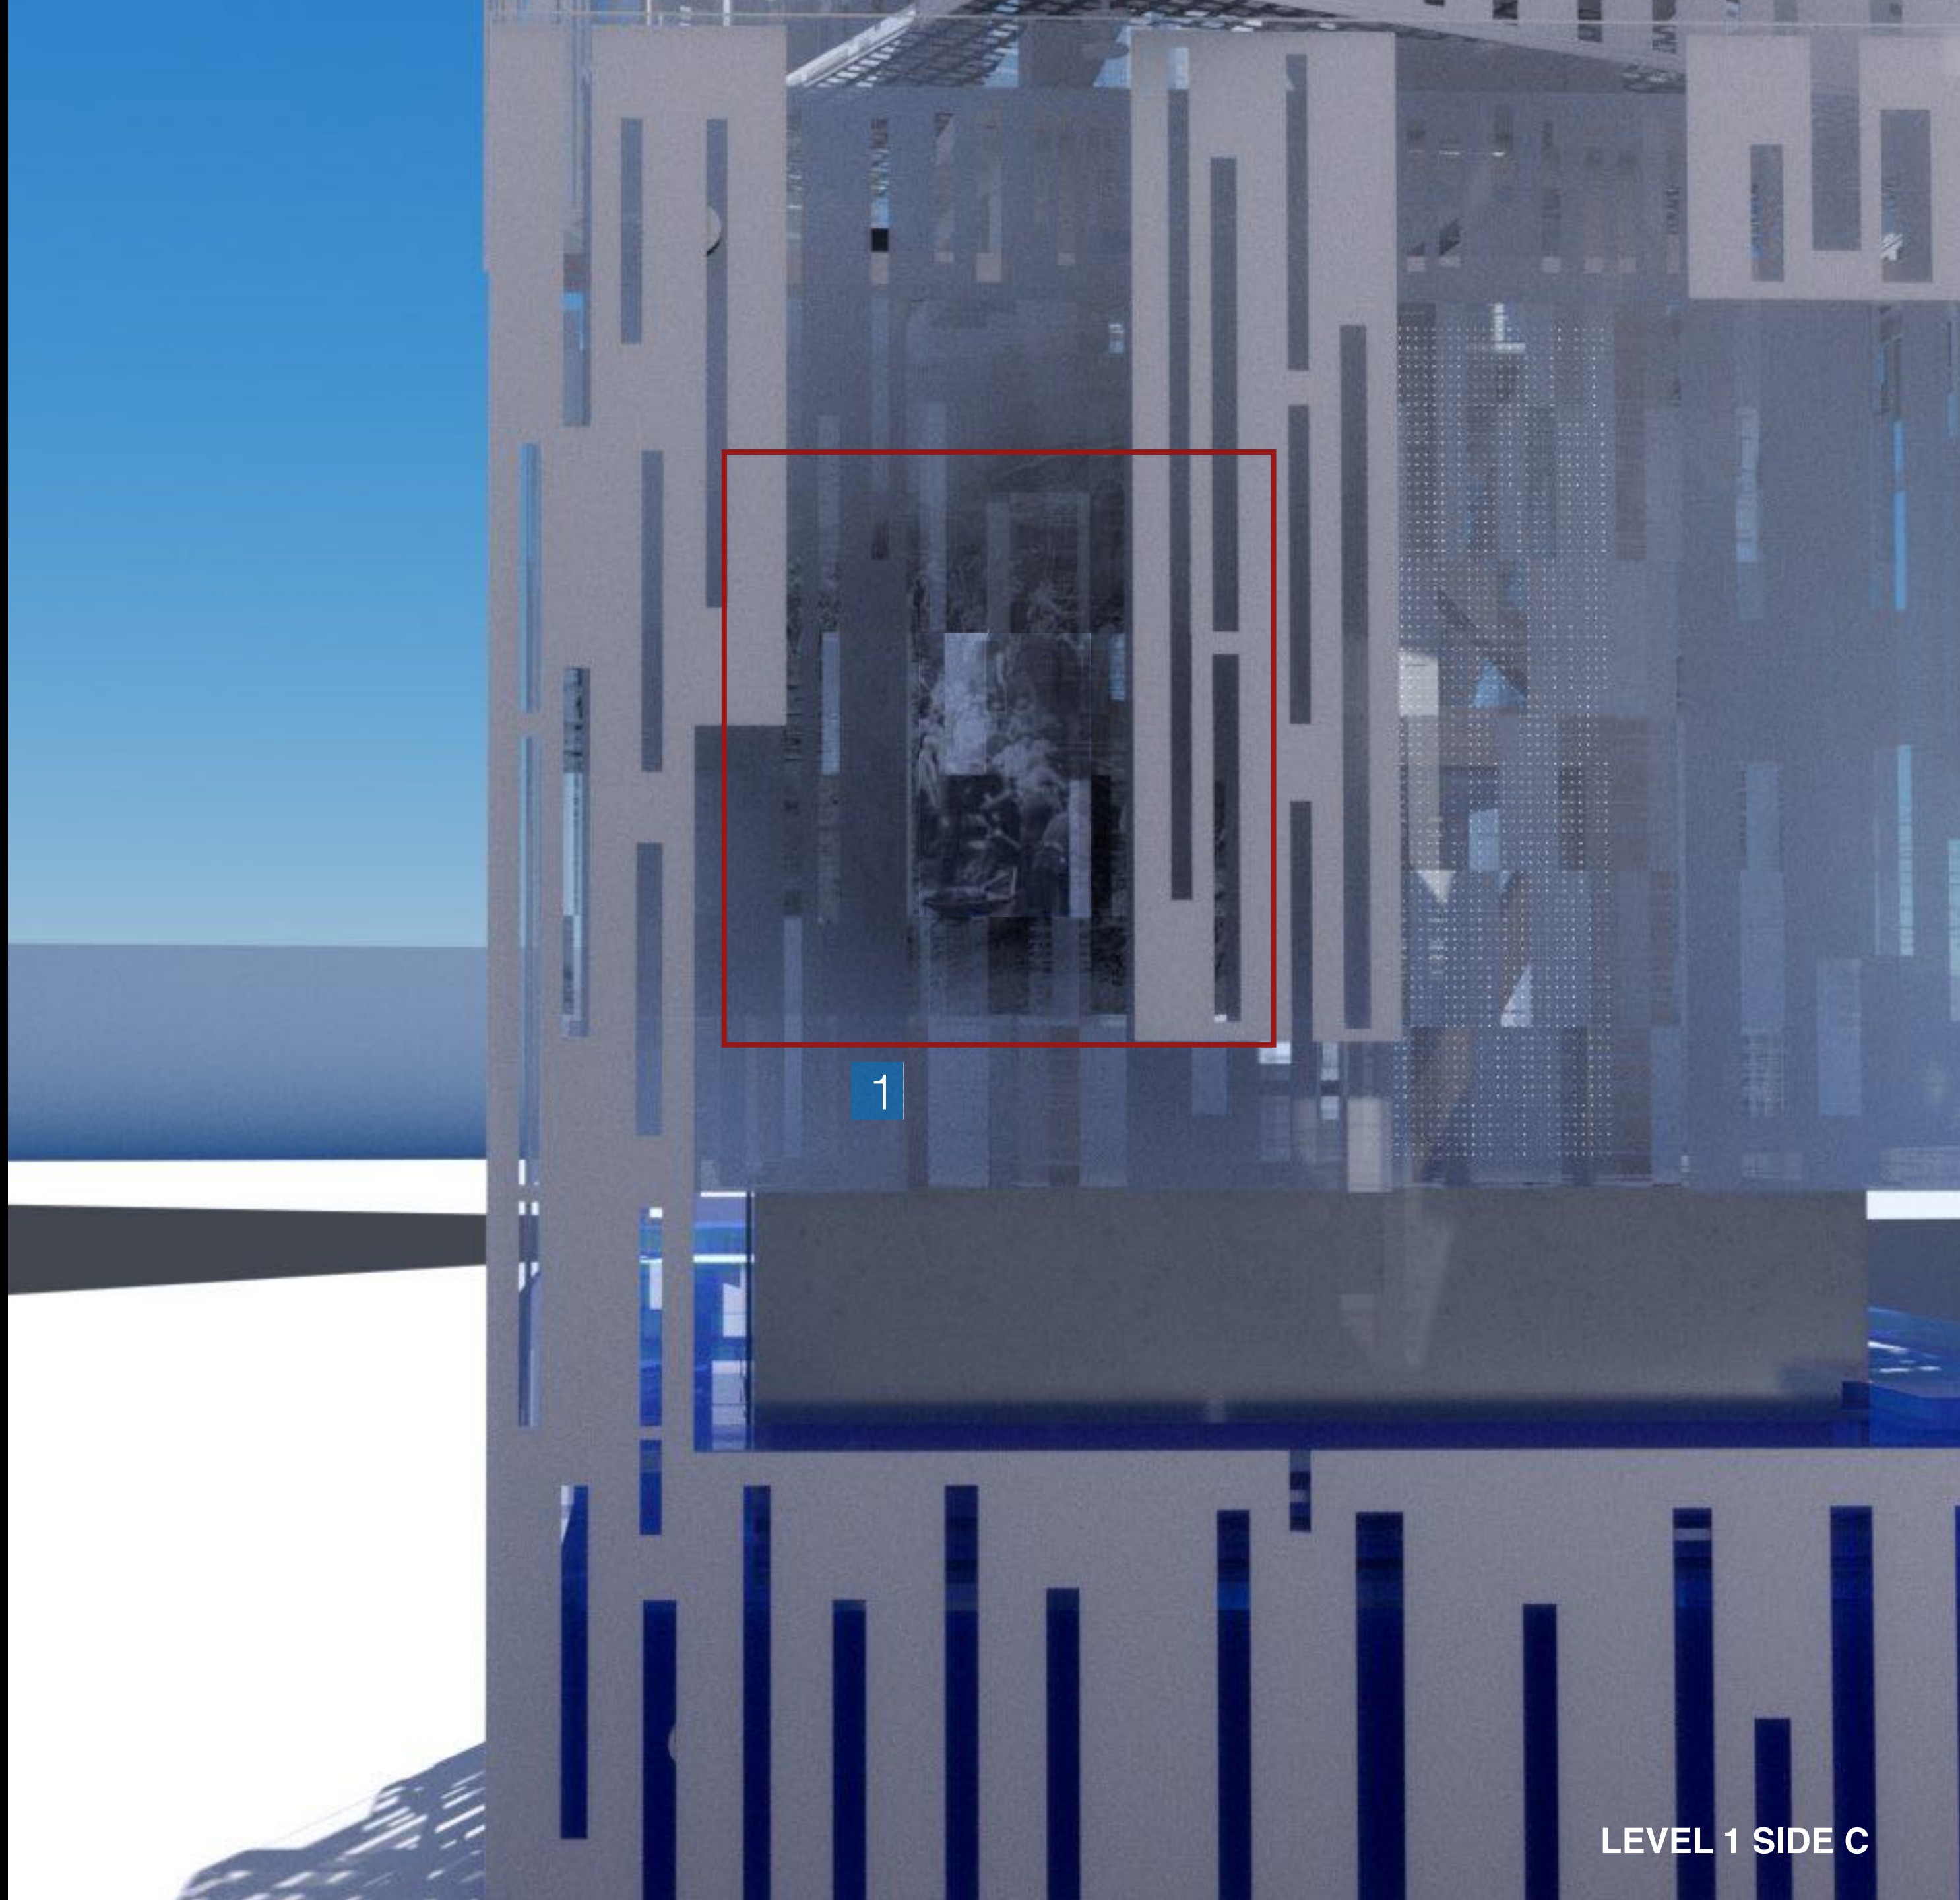

OpenSFHistory.org

1 Open SF History_Gilman Playground Dec 26, 1933
WPA Workers constructing Gilman Beach Playground digging out hillside by hand.
Bayview Hill in the background