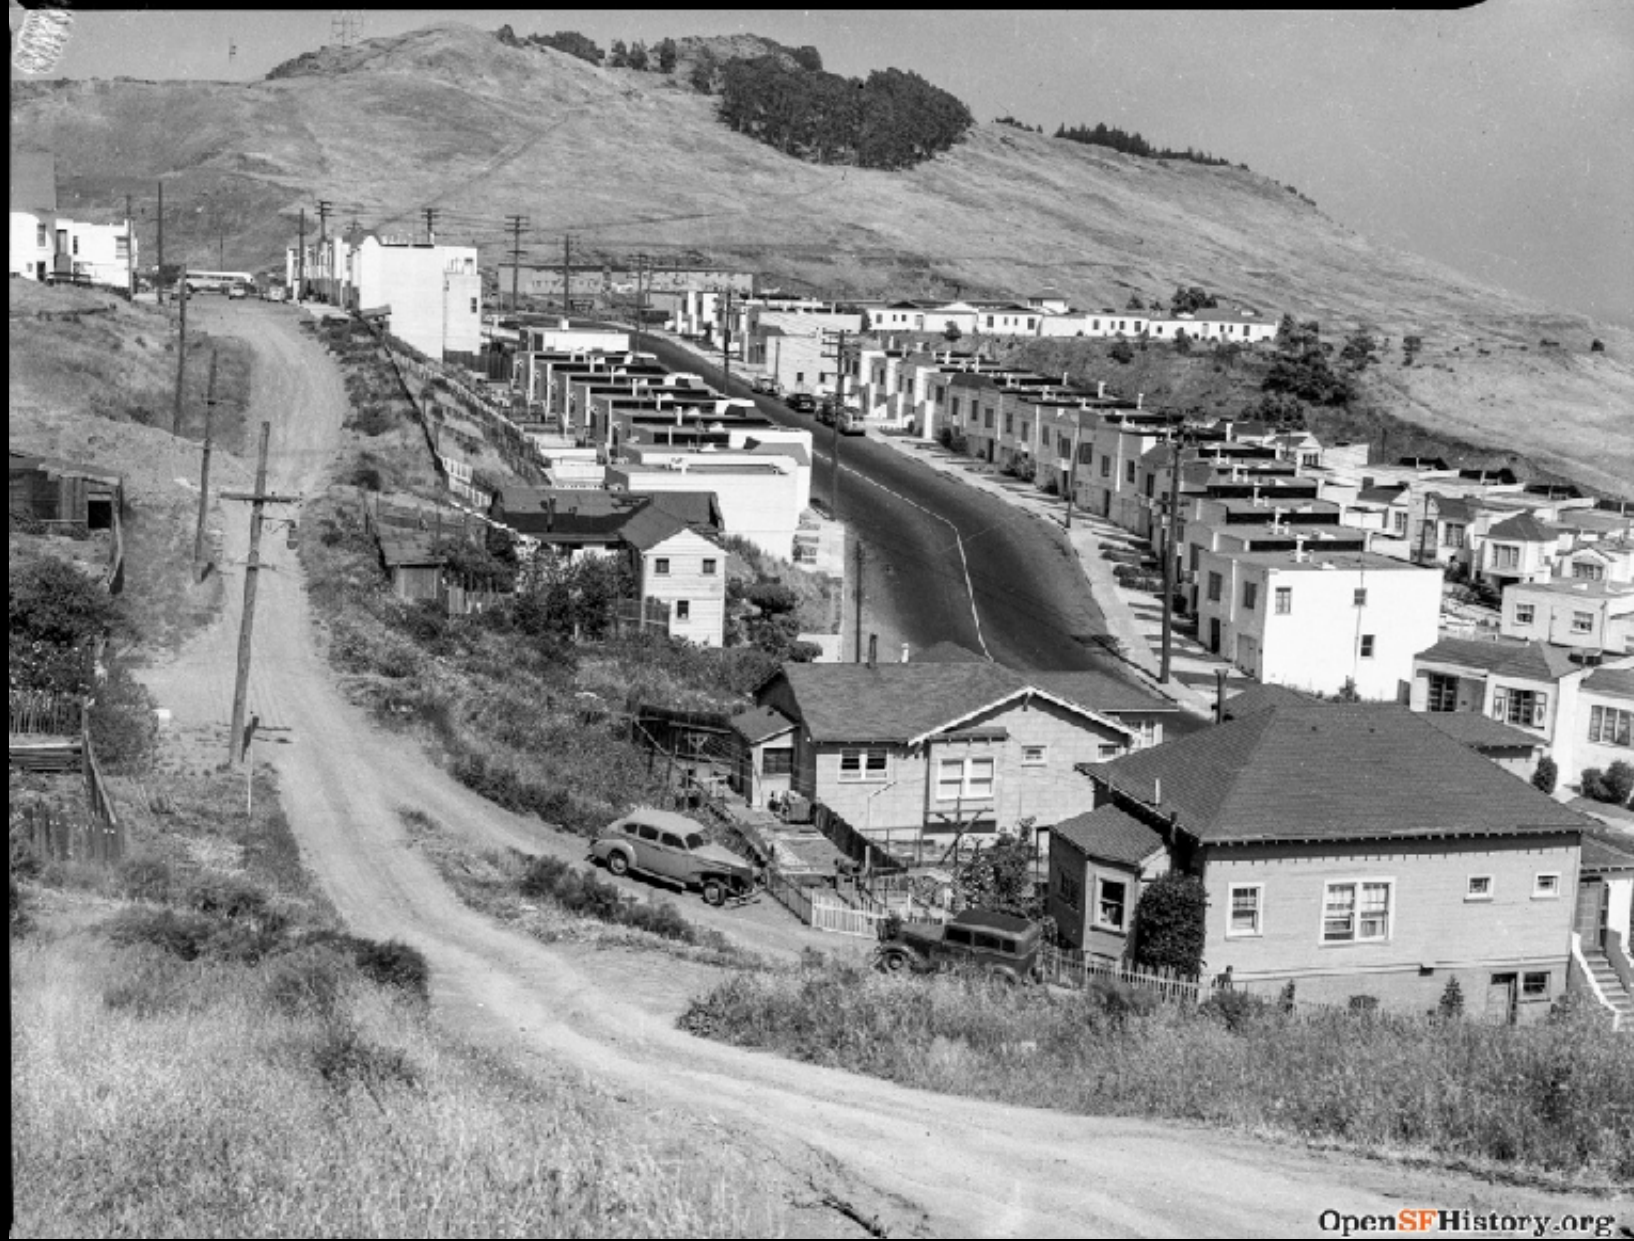

1 Flickr I kenjet _ May 18, 2014 I_The Old Clam House