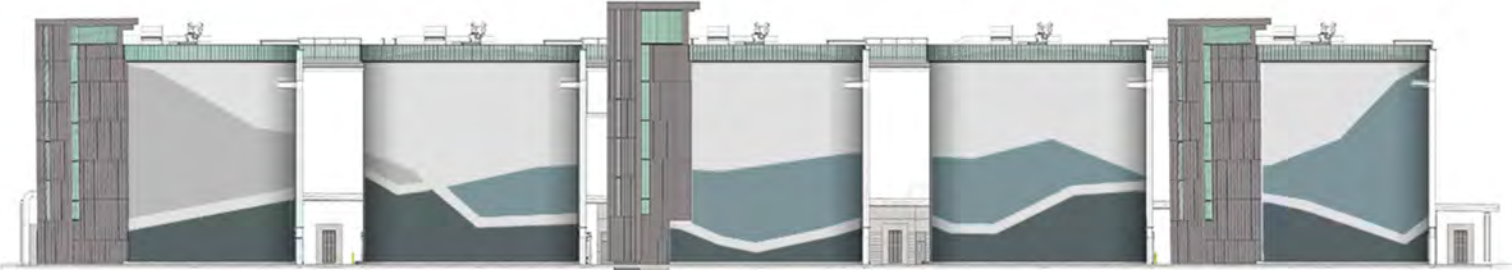

DIGESTERS GRAPHIC- COMPARISON

GRAPH