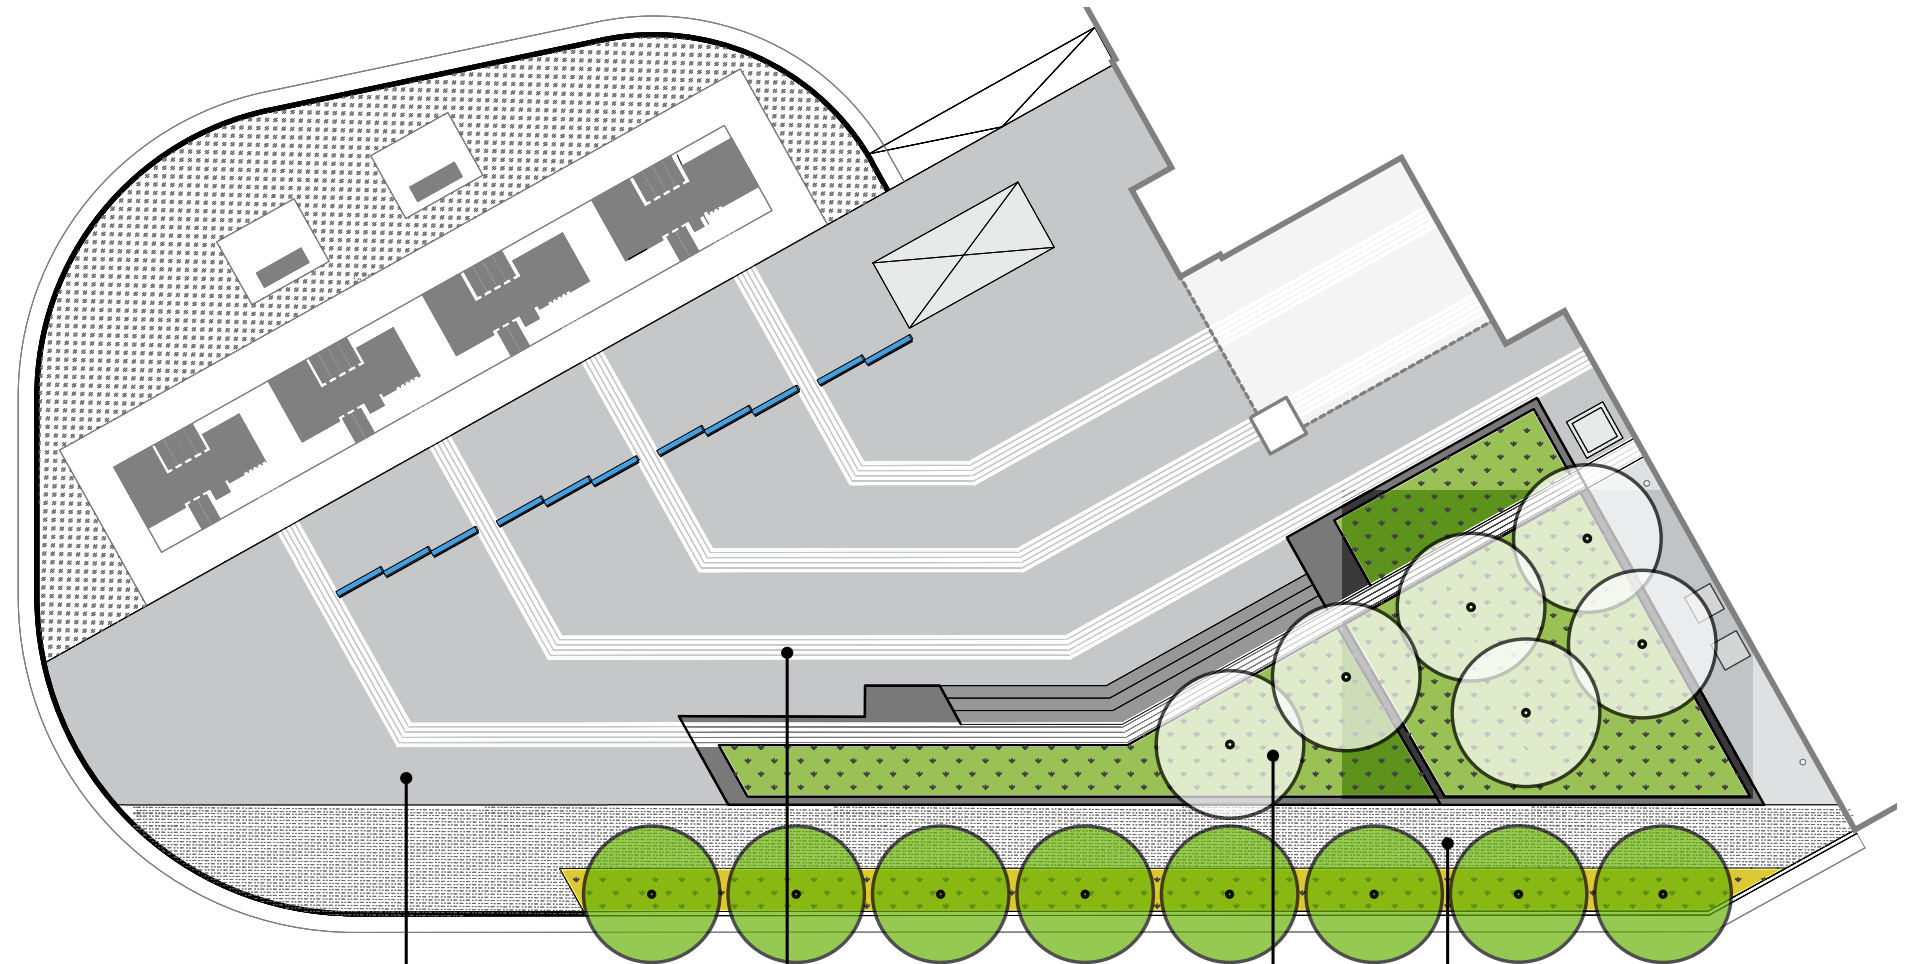

SEP BIOSOLIDS

CDR PHASE 3 UPDATES:

BLDG 600 PLAZA & DIGESTERS REDESIGN

FEBRUARY 2022

PROJECT UPDATES:

LANDSCAPE:

Building 600 Plaza Changes

ARCHITECTURE:

Digester Updates

Former Plaza Design

PAVING FIELD

METAL BAND

RAISED PLANTER

TOUR ROUTE SIDEWALK

Former Plaza Design

Tour Route

PLAZA REVISIONS

RIPPLE CONCEPT - PLAN

THIS CONCEPT REPRESENTS DROPS OF WATER AND UTILIZES A BOLD PAVING PATTERN THAT RELATES TO ROUND PLANTERS RANDOMLY DISPERSED AROUND THE PLAZA. THESE RAISED PLANTERS WILL INCLUDE A MORE CONTEMPORARY MEDITERRANEAN PLANTING APPROACH. A LARGE GATHERING SEATING AREA HAS BEEN INCORPORATED TO SUPPORT TOUR GROUPS BOTH LARGE AND SMALL. CASUAL INDEPENDENT SEATING WILL ALSO OCCUR IN THE PLAZA. THE GENERATOR SCREEN COULD BE A PRE-FABRICATED STRUCTURE WITH EITHER A LOUVRE PANEL OR CIRCULAR PERFORATED PATTERN TO RELATE TO THE CAMPUS PERIMETER FENCING.

RIPPLE CONCEPT - IMAGERY

PAVING-RIPPLE PATTERN

SEATING/RAISED PLANTERS

PICNIC TABLES

GENERATOR SCREEN-ACID ETCHED STEEL PANEL

PLANTING

FRUITLESS MULTI-TRUNK OLIVE

BLUE FESCUE