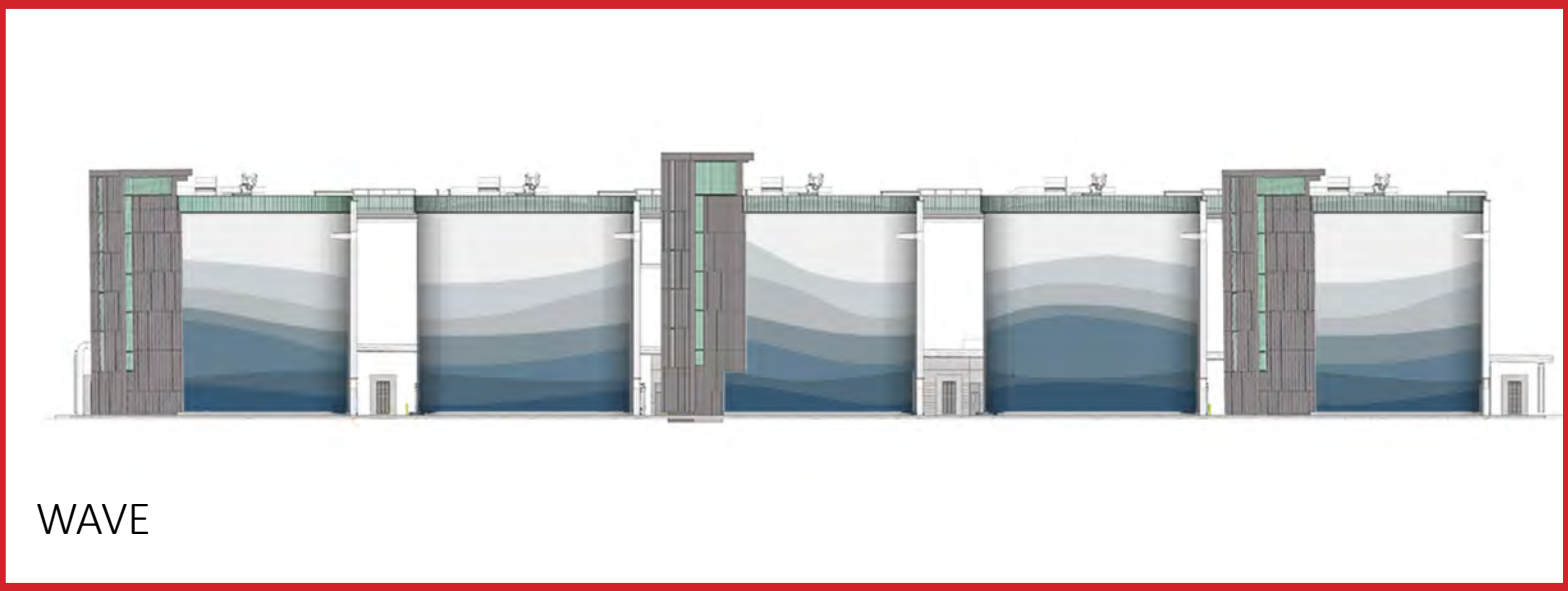

DIGESTERS GRAPHIC- COMPARISON

WAVE