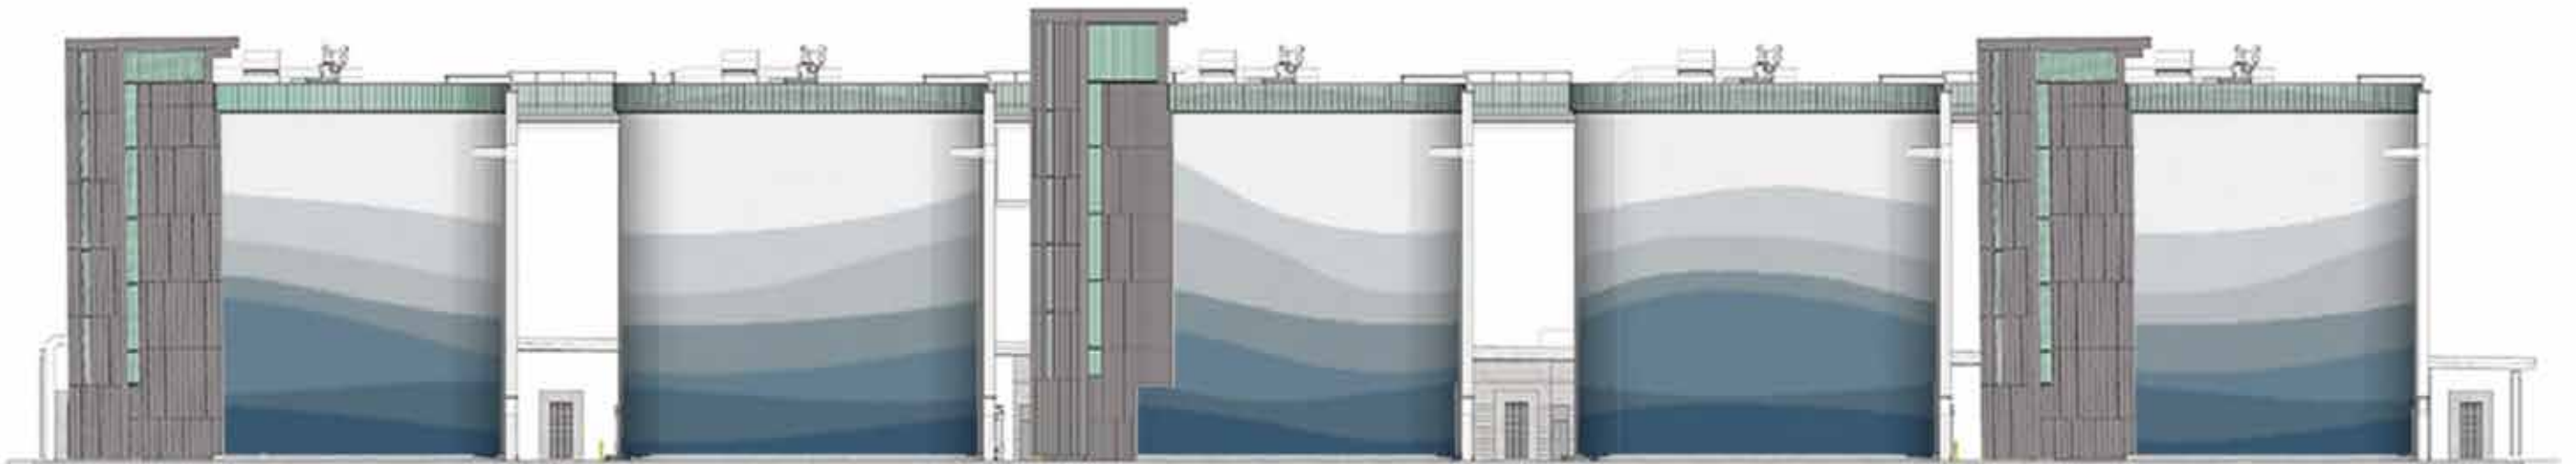

WEST ELEVATION