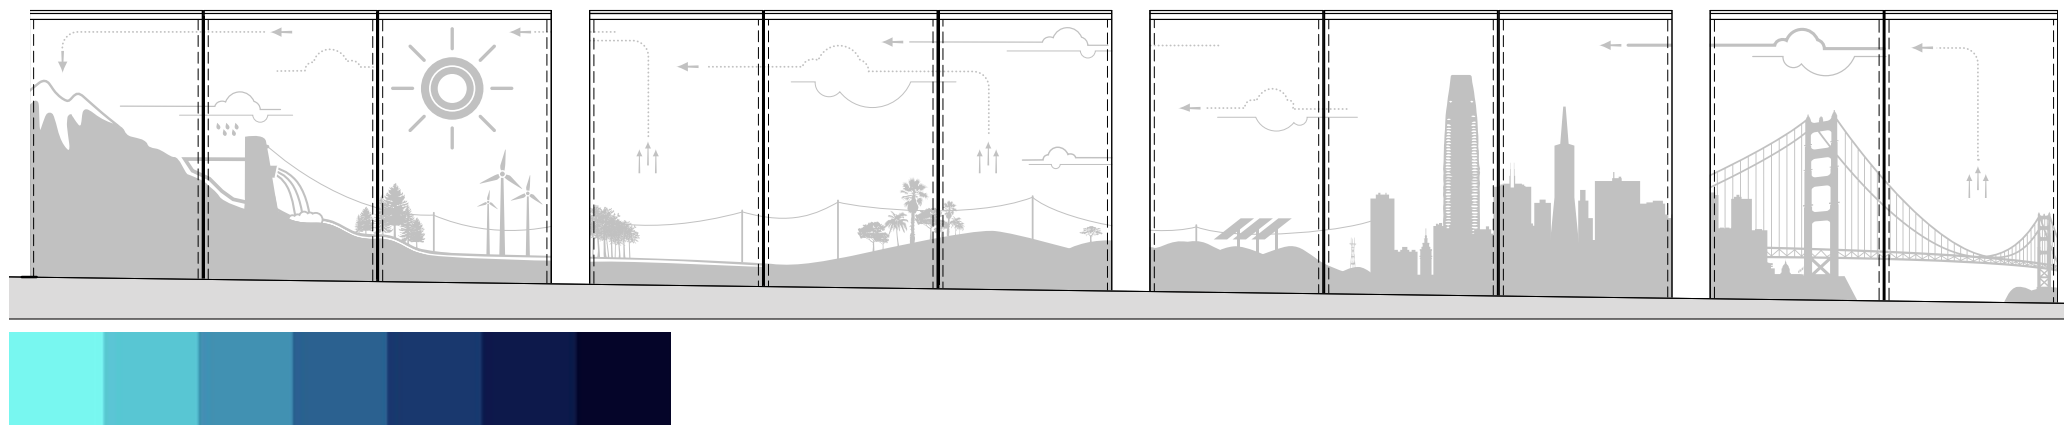

PLAZA REVISIONS

RIPPLE CONCEPT - PLAN

THIS CONCEPT REPRESENTS DROPS OF WATER AND UTILIZES A BOLD PAVING PATTERN THAT RELATES TO ROUND PLANTERS RANDOMLY DISPERSED AROUND THE PLAZA. THESE RAISED PLANTERS WILL INCLUDE A MORE CONTEMPORARY MEDITERRANEAN PLANTING APPROACH. A LARGE GATHERING SEATING AREA HAS BEEN INCORPORATED TO SUPPORT TOUR GROUPS BOTH LARGE AND SMALL. CASUAL INDEPENDENT SEATING WILL ALSO OCCUR IN THE PLAZA. THE GENERATOR SCREEN COULD BE A PRE-FABRICATED STRUCTURE WITH EITHER A LOUVRE PANEL OR CIRCULAR PERFORATED PATTERN TO RELATE TO THE CAMPUS PERIMETER FENCING.

RIPPLE CONCEPT - IMAGERY

PAVING-RIPPLE PATTERN

SEATING/RAISED PLANTERS

PICNIC TABLES

GENERATOR SCREEN-ACID ETCHED STEEL PANEL

PLANTING

FRUITLESS MULTI-TRUNK OLIVE

BLUE FESCUE

DIGESTERS GRAPHIC- WAVE

OVERALL GRAPHIC

WEST ELEVATION

NORTHWEST PERSPECTIVE

SOUTHWEST PERSPECTIVE

DIGESTERS- NIGHT TIME COLOR UPLIGHTING

PERSPECTIVE FROM NORTH

DISCUSSION