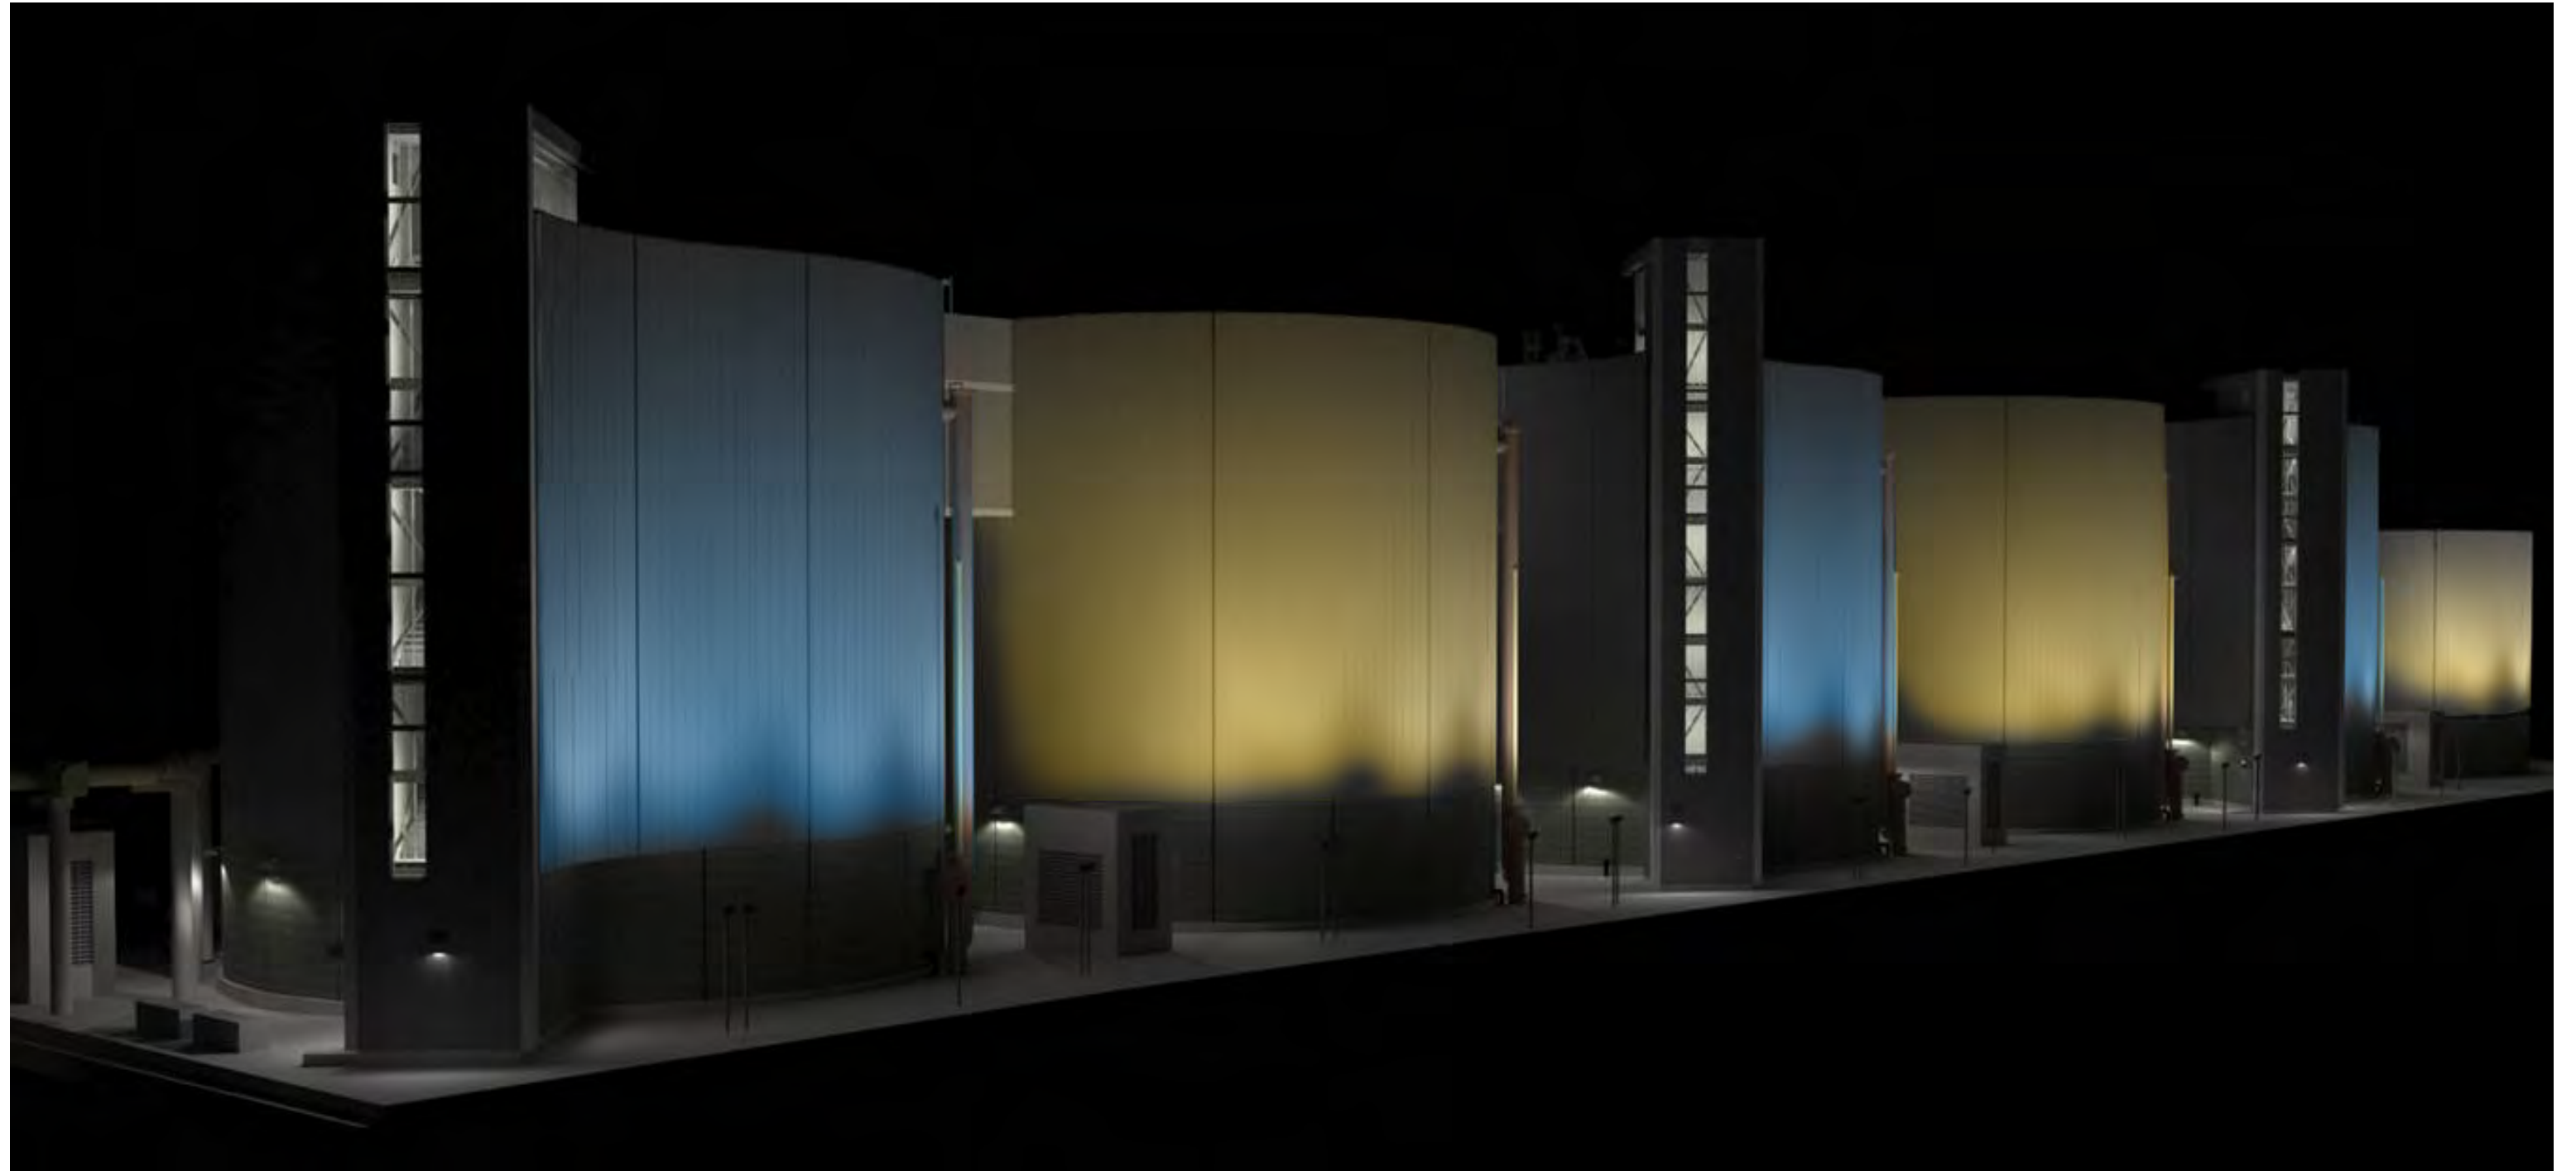

PLAZA REVISIONS

RIPPLE CONCEPT - PLAN

THIS CONCEPT REPRESENTS DROPS OF WATER AND UTILIZES A BOLD PAVING PATTERN THAT RELATES TO ROUND PLANTERS RANDOMLY DISPERSED AROUND THE PLAZA. THESE RAISED PLANTERS WILL INCLUDE A MORE CONTEMPORARY MEDITERRANEAN PLANTING APPROACH. A LARGE GATHERING SEATING AREA HAS BEEN INCORPORATED TO SUPPORT TOUR GROUPS BOTH LARGE AND SMALL. CASUAL INDEPENDENT SEATING WILL ALSO OCCUR IN THE PLAZA. THE GENERATOR SCREEN COULD BE A PRE-FABRICATED STRUCTURE WITH EITHER A LOUVRE PANEL OR CIRCULAR PERFORATED PATTERN TO RELATE TO THE CAMPUS PERIMETER FENCING.

DIGESTERS GRAPHIC- WAVE

OVERALL GRAPHIC

WEST ELEVATION

NORTHWEST PERSPECTIVE

SOUTHWEST PERSPECTIVE

DIGESTERS- NIGHT TIME COLOR UPLIGHTING

PERSPECTIVE FROM NORTH

DISCUSSION