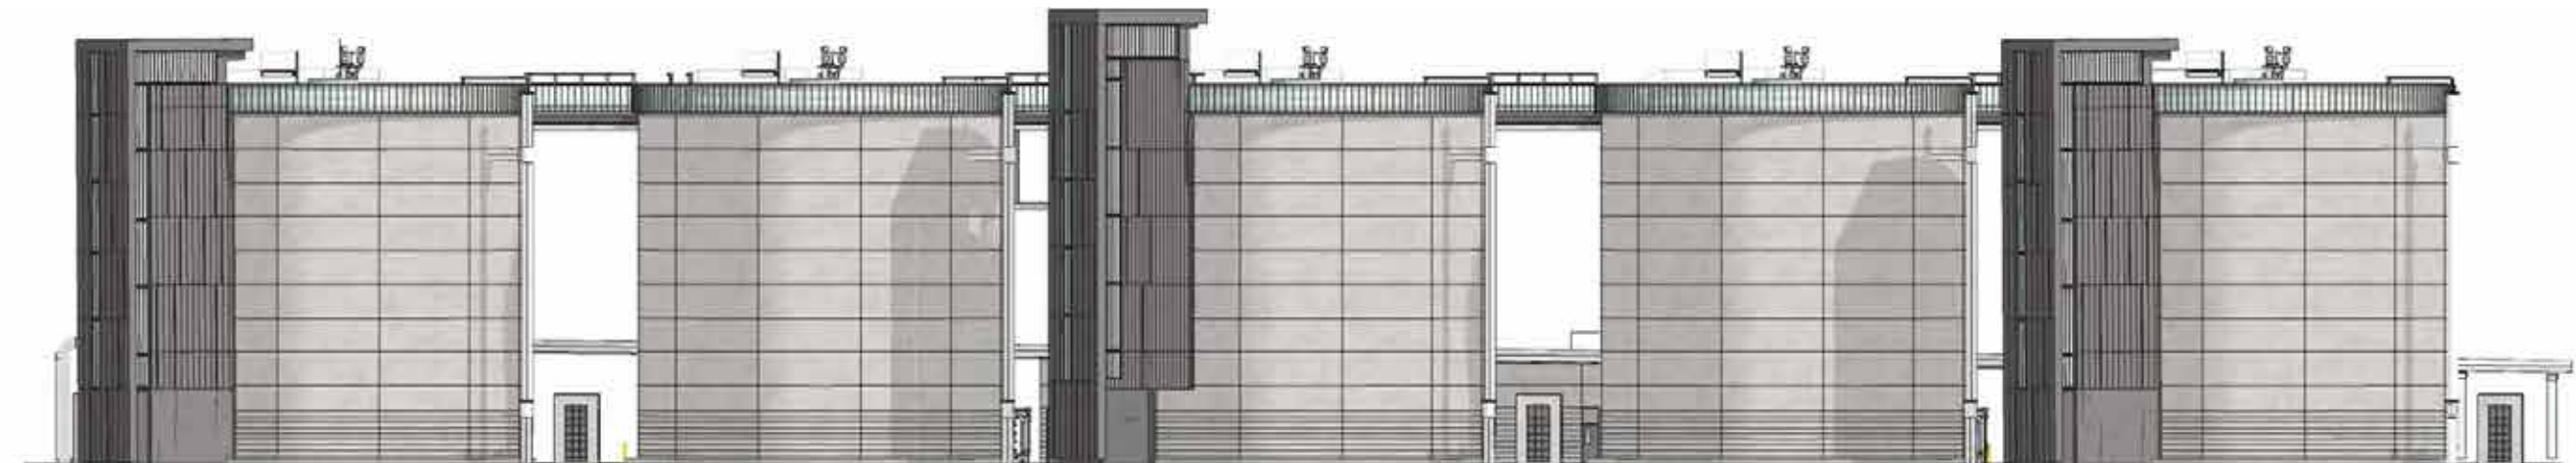

EIFS CLADDING