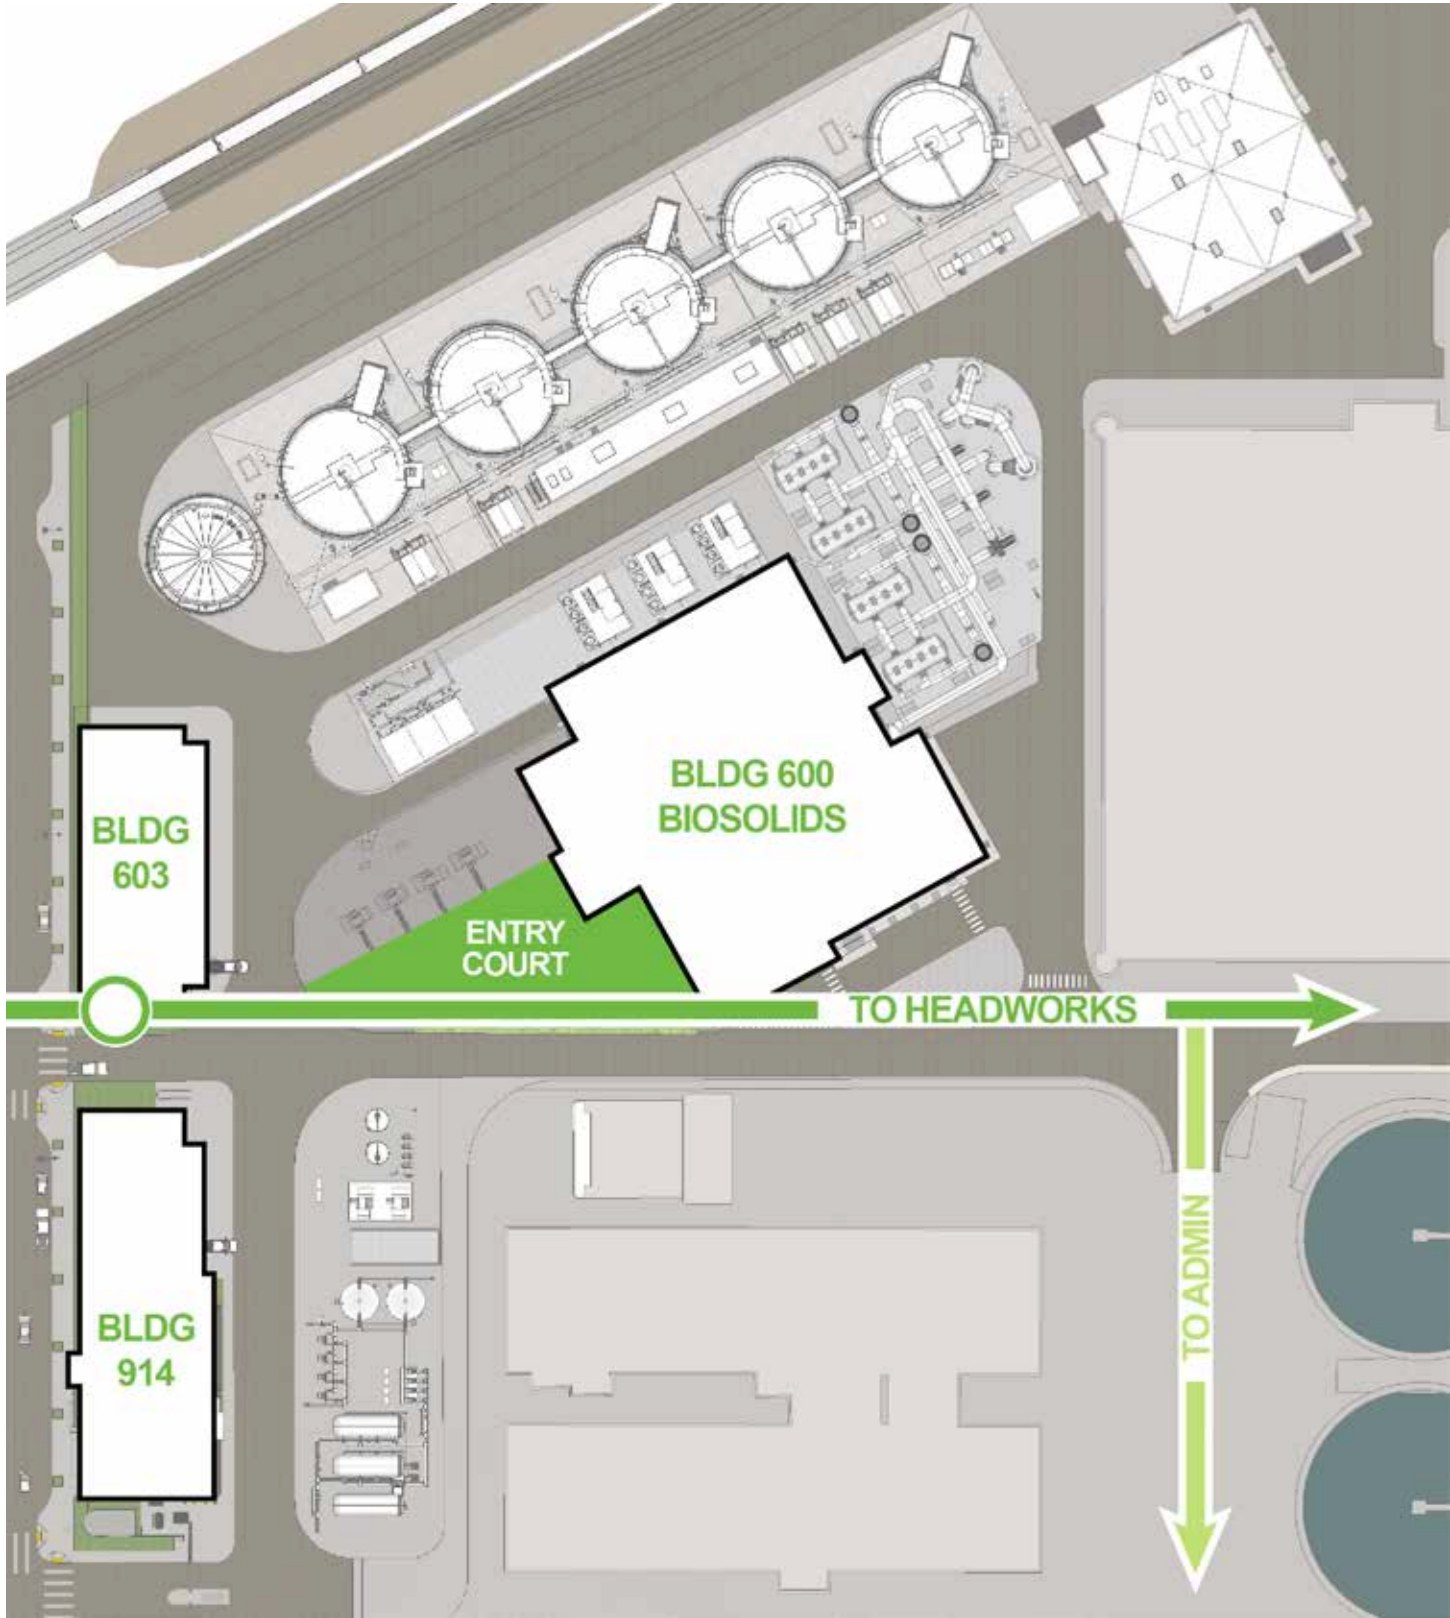

Digester Updates

Former Plaza Design

PAVING FIELD

METAL BAND

RAISED PLANTER

TOUR ROUTE SIDEWALK

Former Plaza Design

Tour Route

PLAZA REVISIONS

RIPPLE CONCEPT - PLAN

THIS CONCEPT REPRESENTS DROPS OF WATER AND UTILIZES A BOLD PAVING PATTERN THAT RELATES TO ROUND PLANTERS RANDOMLY DISPERSED AROUND THE PLAZA. THESE RAISED PLANTERS WILL INCLUDE A MORE CONTEMPORARY MEDITERRANEAN PLANTING APPROACH. A LARGE GATHERING SEATING AREA HAS BEEN INCORPORATED TO SUPPORT TOUR GROUPS BOTH LARGE AND SMALL. CASUAL INDEPENDENT SEATING WILL ALSO OCCUR IN THE PLAZA. THE GENERATOR SCREEN COULD BE A PRE-FABRICATED STRUCTURE WITH EITHER A LOUVRE PANEL OR CIRCULAR PERFORATED PATTERN TO RELATE TO THE CAMPUS PERIMETER FENCING.

RIPPLE CONCEPT - IMAGERY

PAVING-RIPPLE PATTERN

SEATING/RAISED PLANTERS

PICNIC TABLES

GENERATOR SCREEN-ACID ETCHED STEEL PANEL

PLANTING

FRUITLESS MULTI-TRUNK OLIVE

BLUE FESCUE