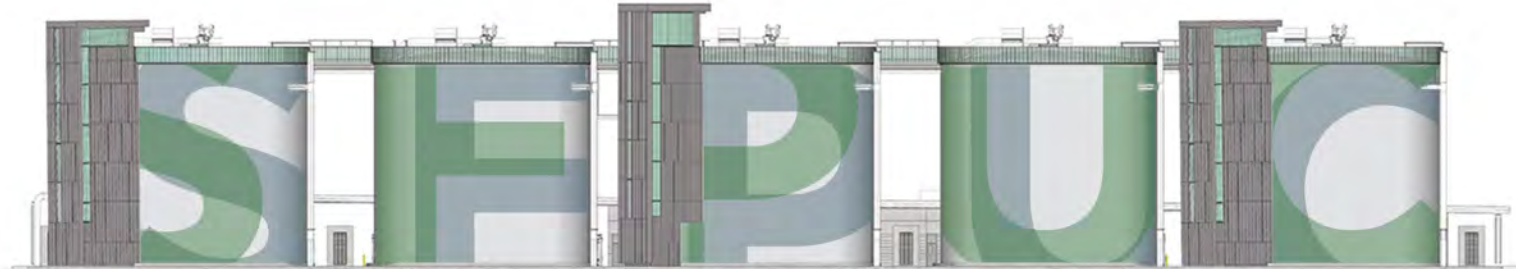

DIGESTERS GRAPHIC- COMPARISON

TYPOGRAPHY