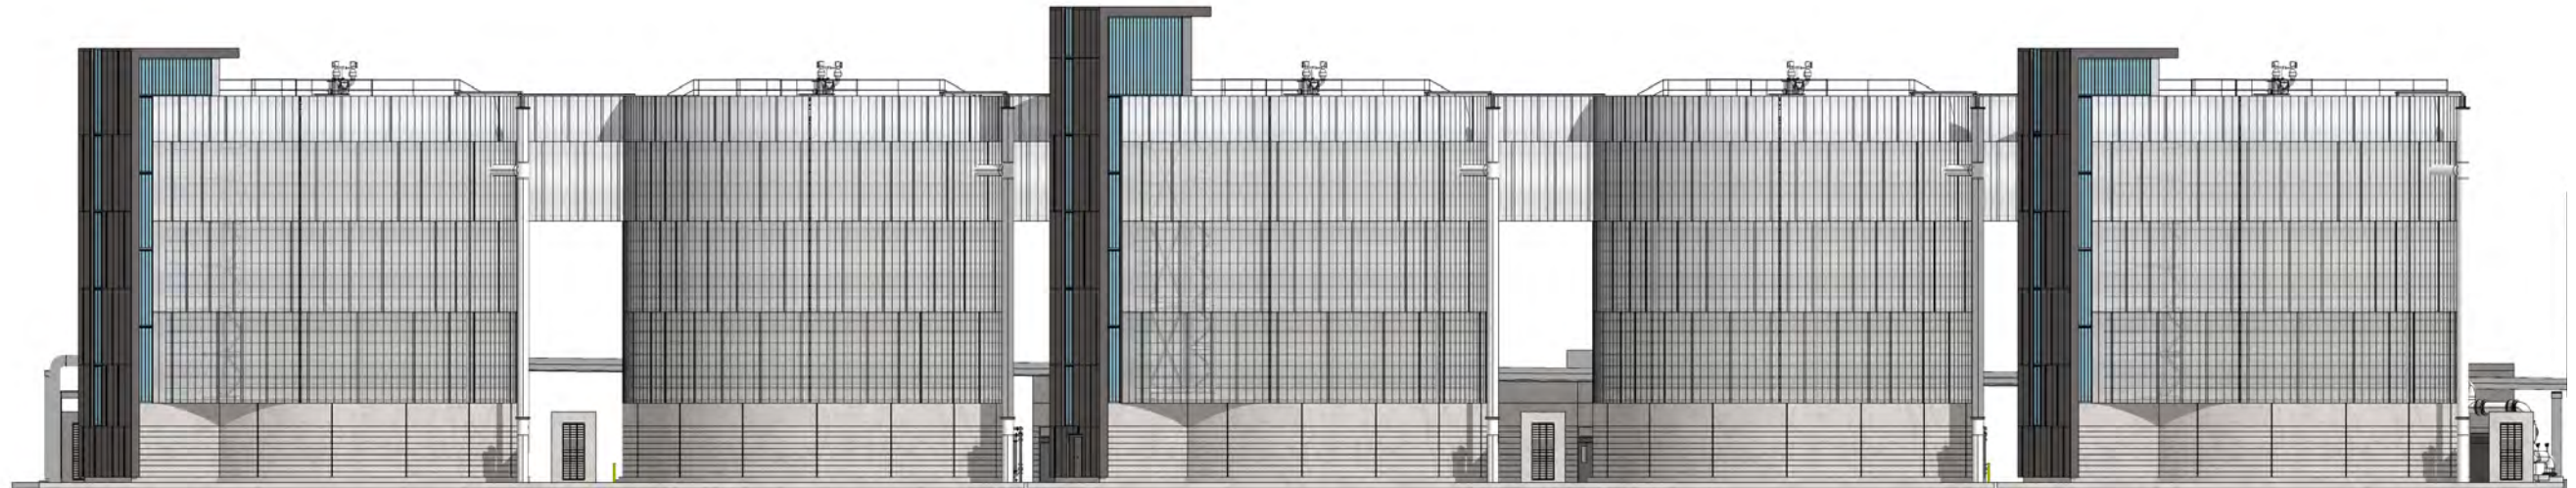

PLAZA REVISIONS

RIPPLE CONCEPT - PLAN

THIS CONCEPT REPRESENTS DROPS OF WATER AND UTILIZES A BOLD PAVING PATTERN THAT RELATES TO ROUND PLANTERS RANDOMLY DISPERSED AROUND THE PLAZA. THESE RAISED PLANTERS WILL INCLUDE A MORE CONTEMPORARY MEDITERRANEAN PLANTING APPROACH. A LARGE GATHERING SEATING AREA HAS BEEN INCORPORATED TO SUPPORT TOUR GROUPS BOTH LARGE AND SMALL. CASUAL INDEPENDENT SEATING WILL ALSO OCCUR IN THE PLAZA. THE GENERATOR SCREEN COULD BE A PRE-FABRICATED STRUCTURE WITH EITHER A LOUVRE PANEL OR CIRCULAR PERFORATED PATTERN TO RELATE TO THE CAMPUS PERIMETER FENCING.

RIPPLE CONCEPT - IMAGERY

PAVING-RIPPLE PATTERN

SEATING/RAISED PLANTERS

PICNIC TABLES

GENERATOR SCREEN-ACID ETCHED STEEL PANEL

PLANTING

FRUITLESS MULTI-TRUNK OLIVE

BLUE FESCUE

NATIVE FLOWERING MIX

LIGHTING

TRANSFORMERS SCREEN PERSPECTIVE

GATHERING SPACE PERSPECTIVE

OVERALL PLAZA PERSPECTIVE

DIGESTERS CLADDING

DIGESTERS GRAPHIC- PREVIOUS VERSIONS

STAINLESS STEEL CLADDING