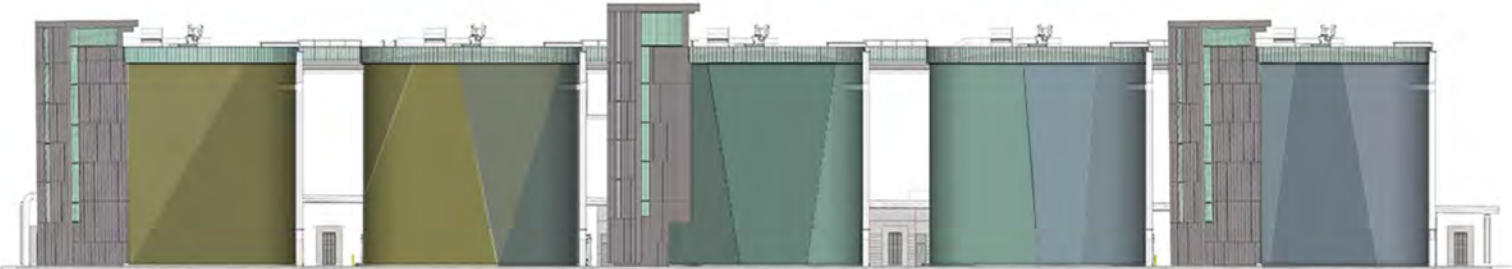

DIGESTERS GRAPHIC- COMPARISON

CANVAS