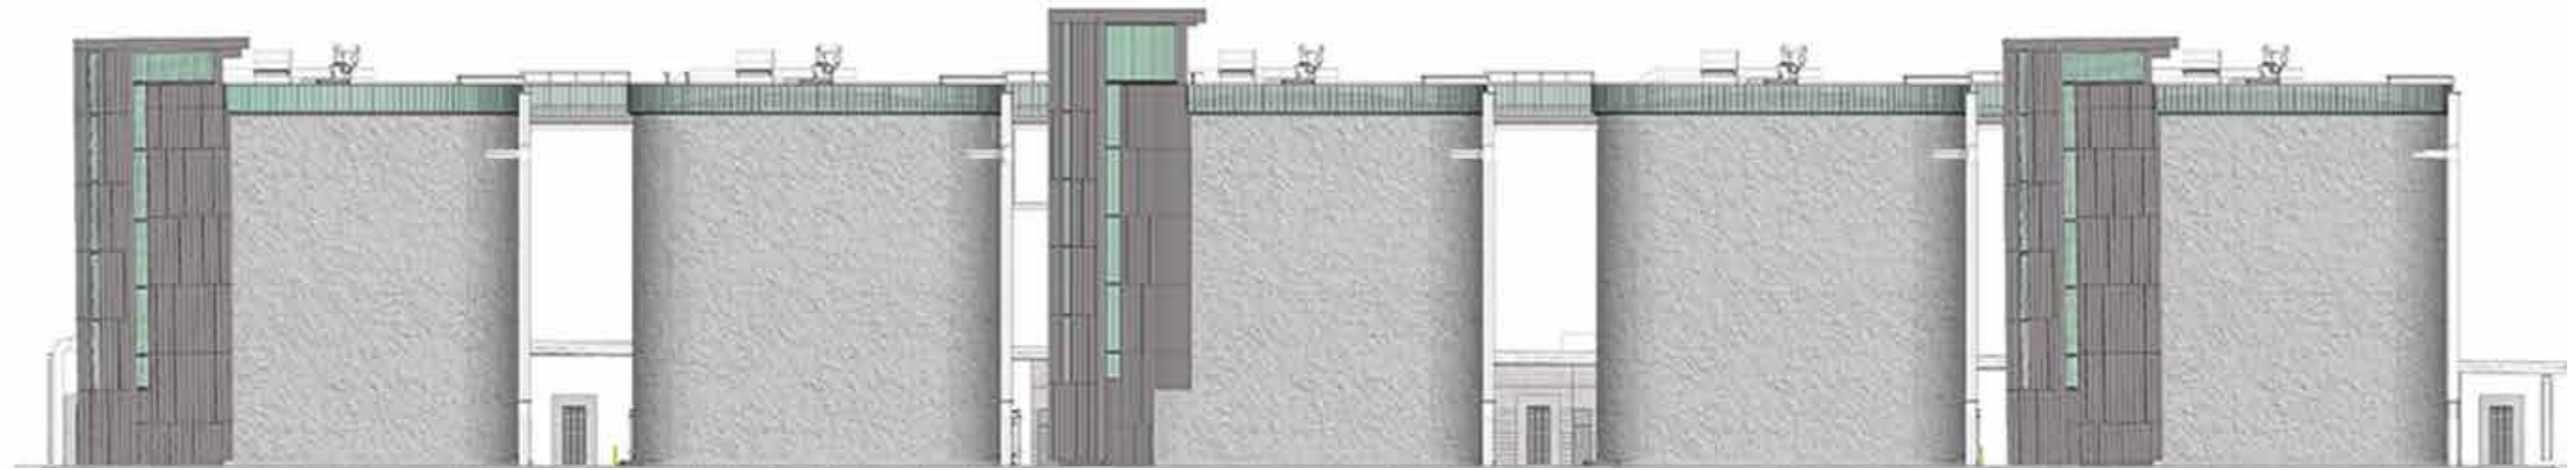

DIGESTERS GRAPHIC- EXPOSED SHOTCRETE

RAW SHOTCRETE