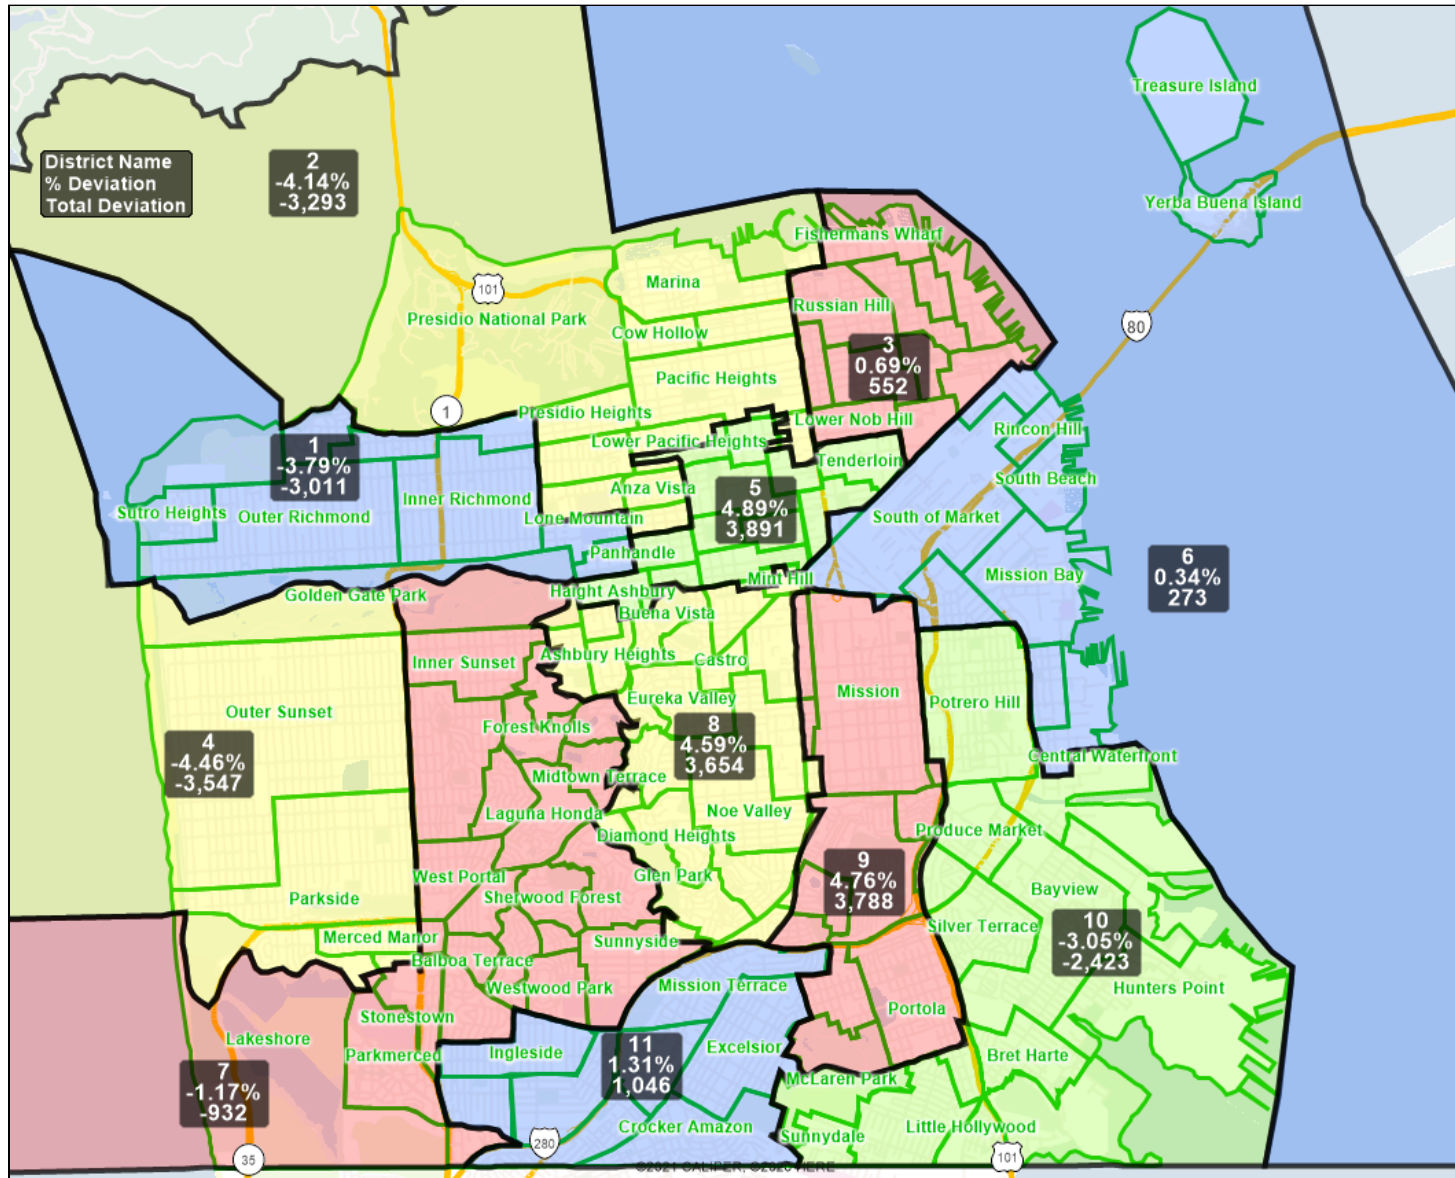

San Francisco Redistricting Task Force
Board of Supervisors Redistricting
Map 6; April 8, 2022

District label shows district name, % deviation, total deviation.

This is a preliminary version of San Francisco's Board of Supervisors districts and is not the final map of the Redistricting Task Force. This is a preliminary version, not a final draft.