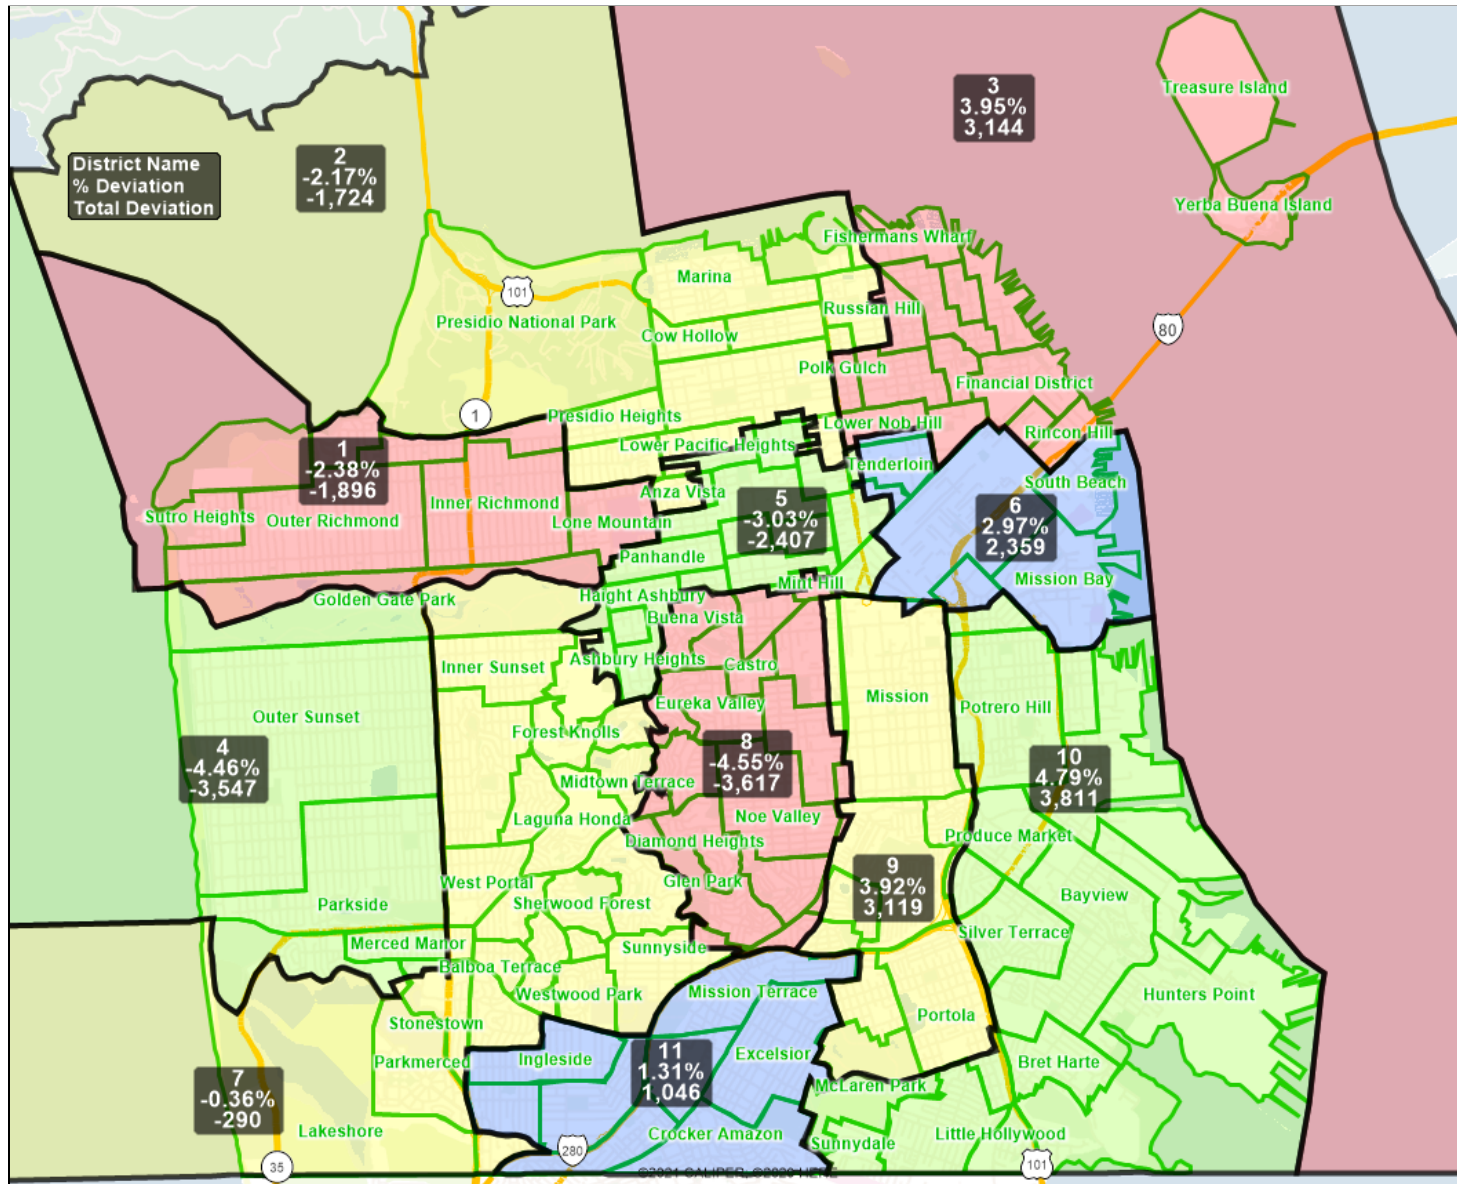

San Francisco Redistricting Task Force
Board of Supervisors Redistricting
Map 6'; April 9, 2022

District label shows district name, % deviation, total deviation.

This is a preliminary version of San Francisco's Board of Supervisors districts and is not the final map of the Redistricting Task Force. **This is a preliminary version, not a final draft.**