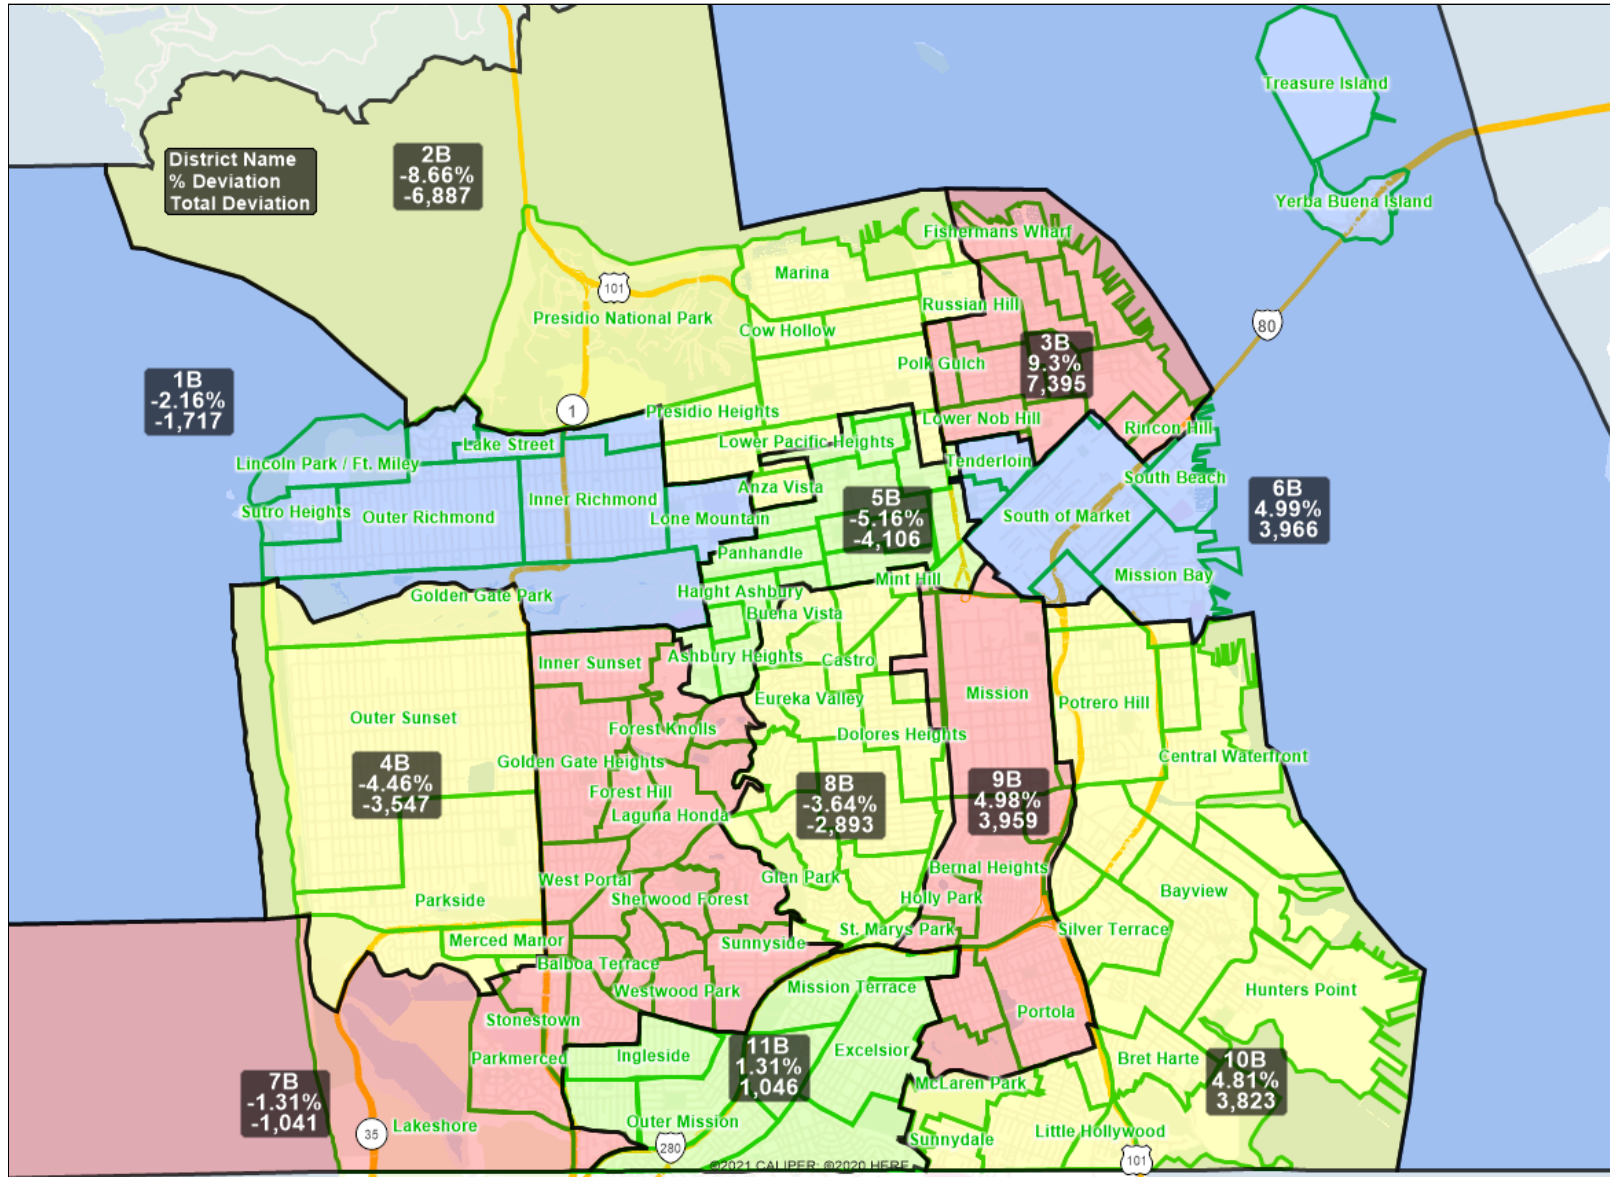

**San Francisco Redistricting Task Force**  
**Board of Supervisors Redistricting**  
*Map 5 B; April 7, 2022*

District label shows district name, % deviation, total deviation.

This is a preliminary version of San Francisco's Board of Supervisors districts and is not the final map of the Redistricting Task Force. This is a preliminary version, not a final draft.