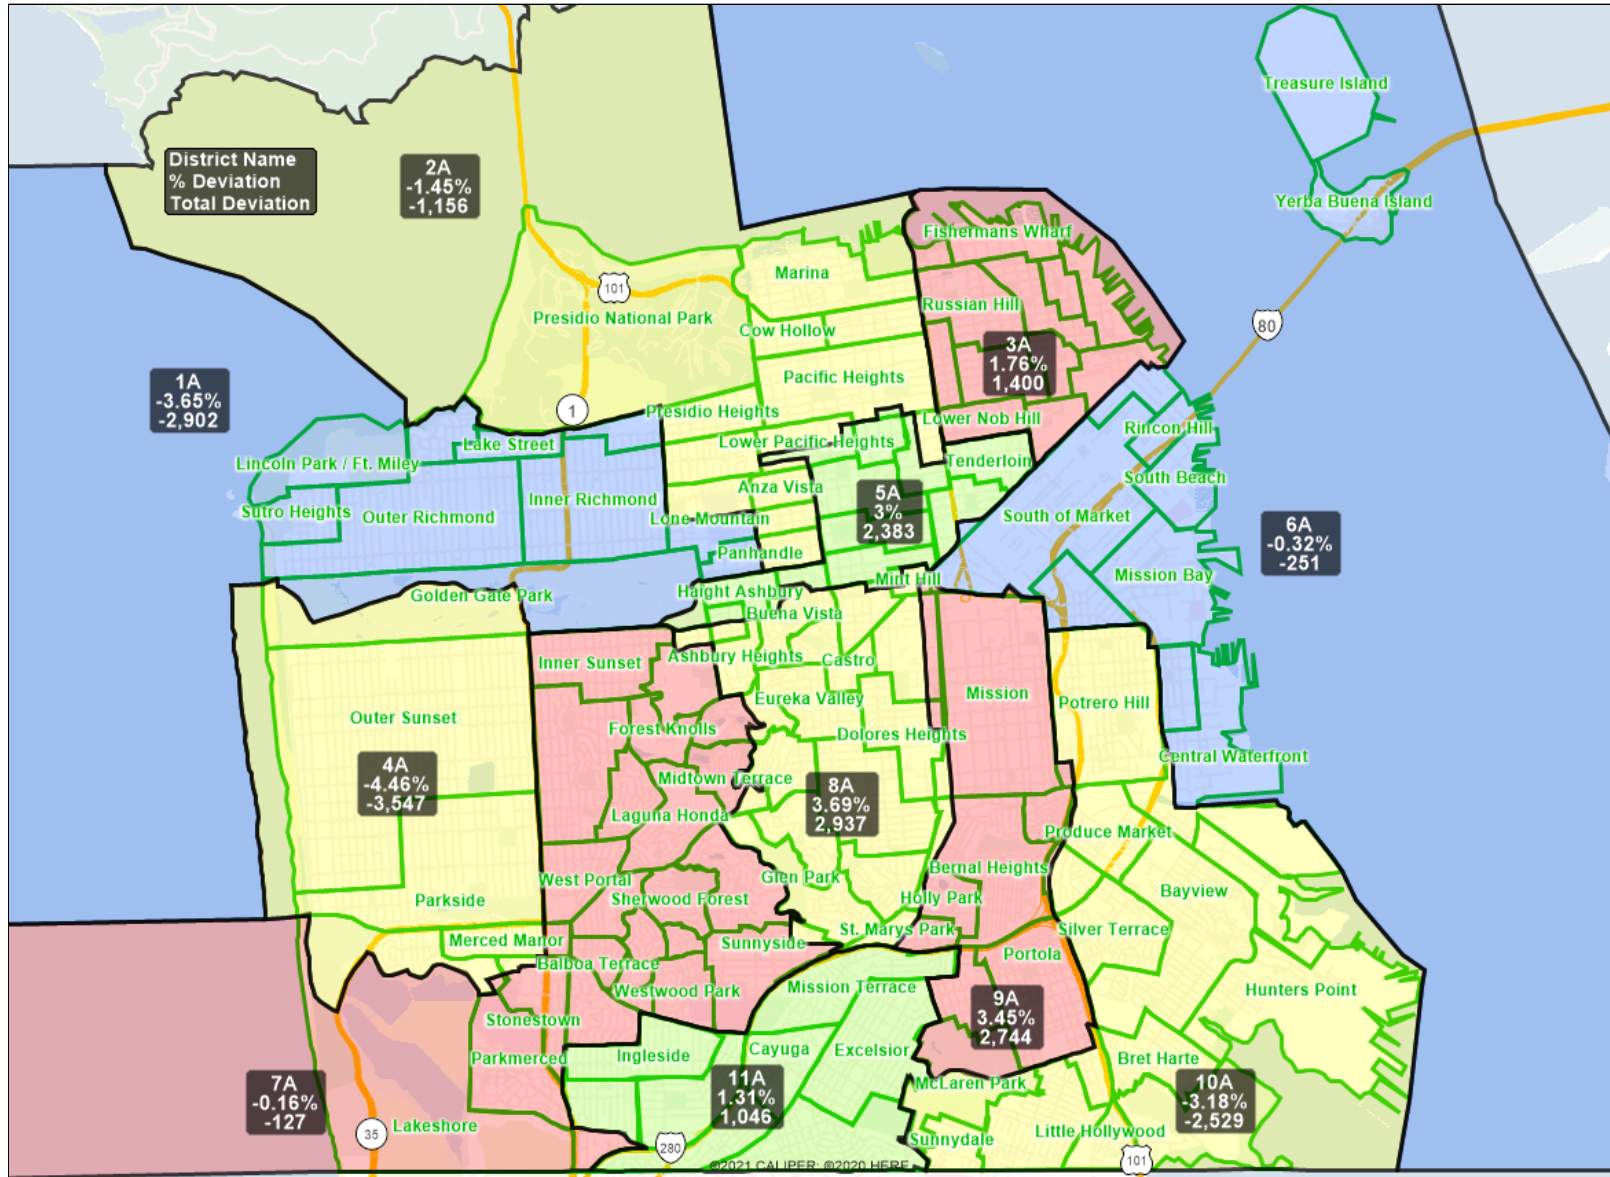

**San Francisco Redistricting Task Force**  
**Board of Supervisors Redistricting**  
*Map 5 A; April 7, 2022*

District label shows district name, % deviation, total deviation.

This is a preliminary version of San Francisco's Board of Supervisors districts and is not the final map of the Redistricting Task Force. This is a preliminary version, not a final draft.