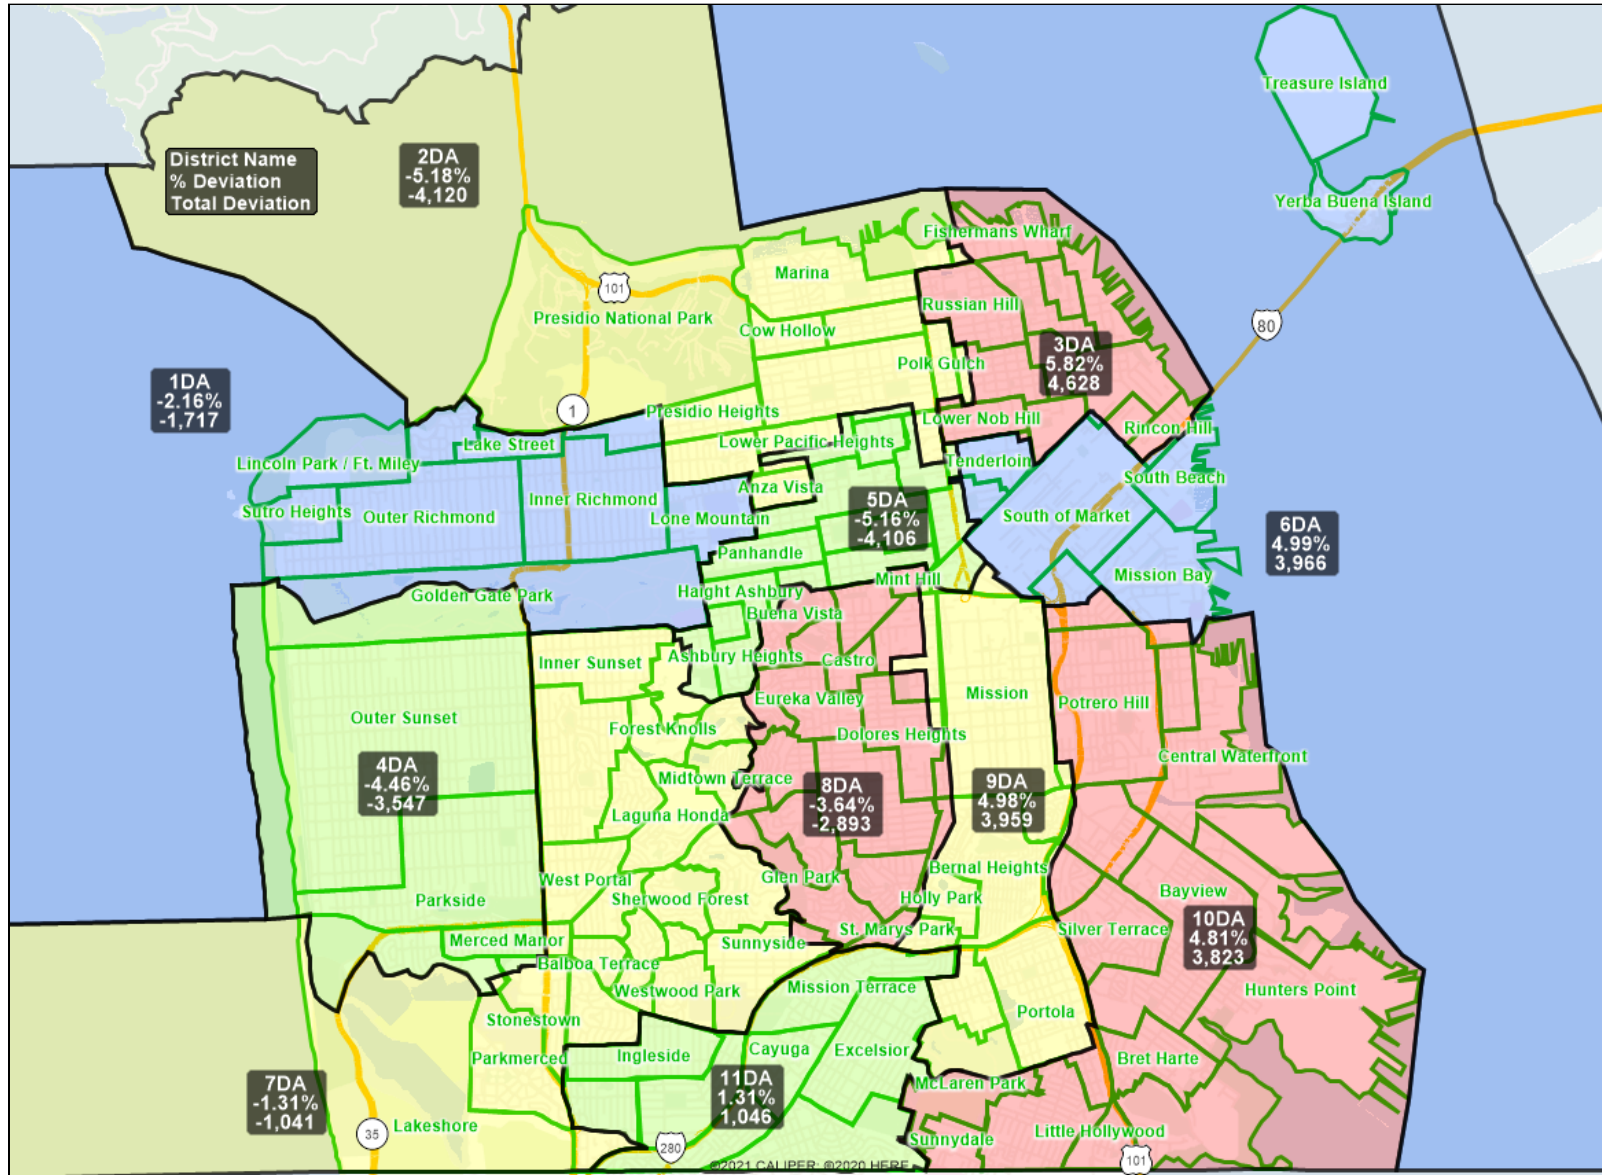

San Francisco Redistricting Task Force
Board of Supervisors Redistricting
Map 4 DA; April 4, 2022

District label shows district name, % deviation, total deviation.

This is a preliminary version of San Francisco's Board of Supervisors districts and is not the final map of the Redistricting Task Force. **This is a preliminary version, not a final draft.**