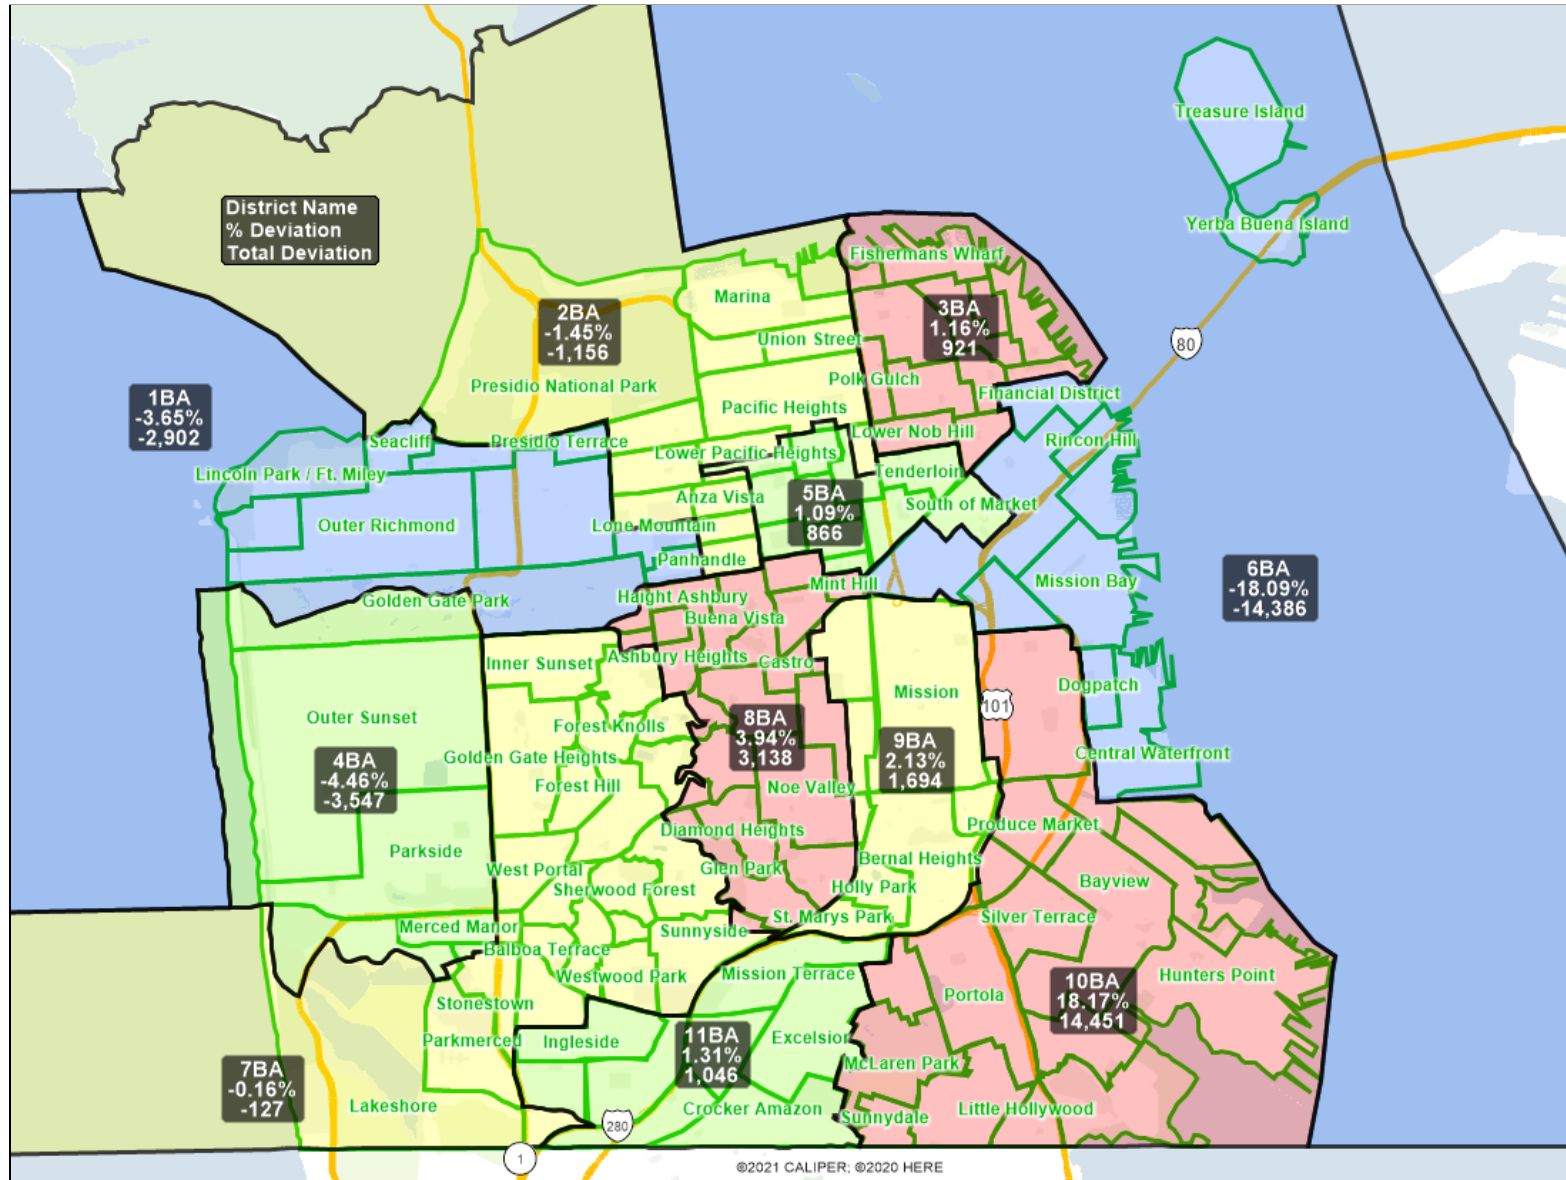

San Francisco Redistricting Task Force
Board of Supervisors Redistricting
Map 4 BA; April 6, 2022

District label shows district name, % deviation, total deviation.

This is a preliminary version of San Francisco's Board of Supervisors districts and is not the final map of the Redistricting Task Force. **This is a preliminary version, not a final draft.**