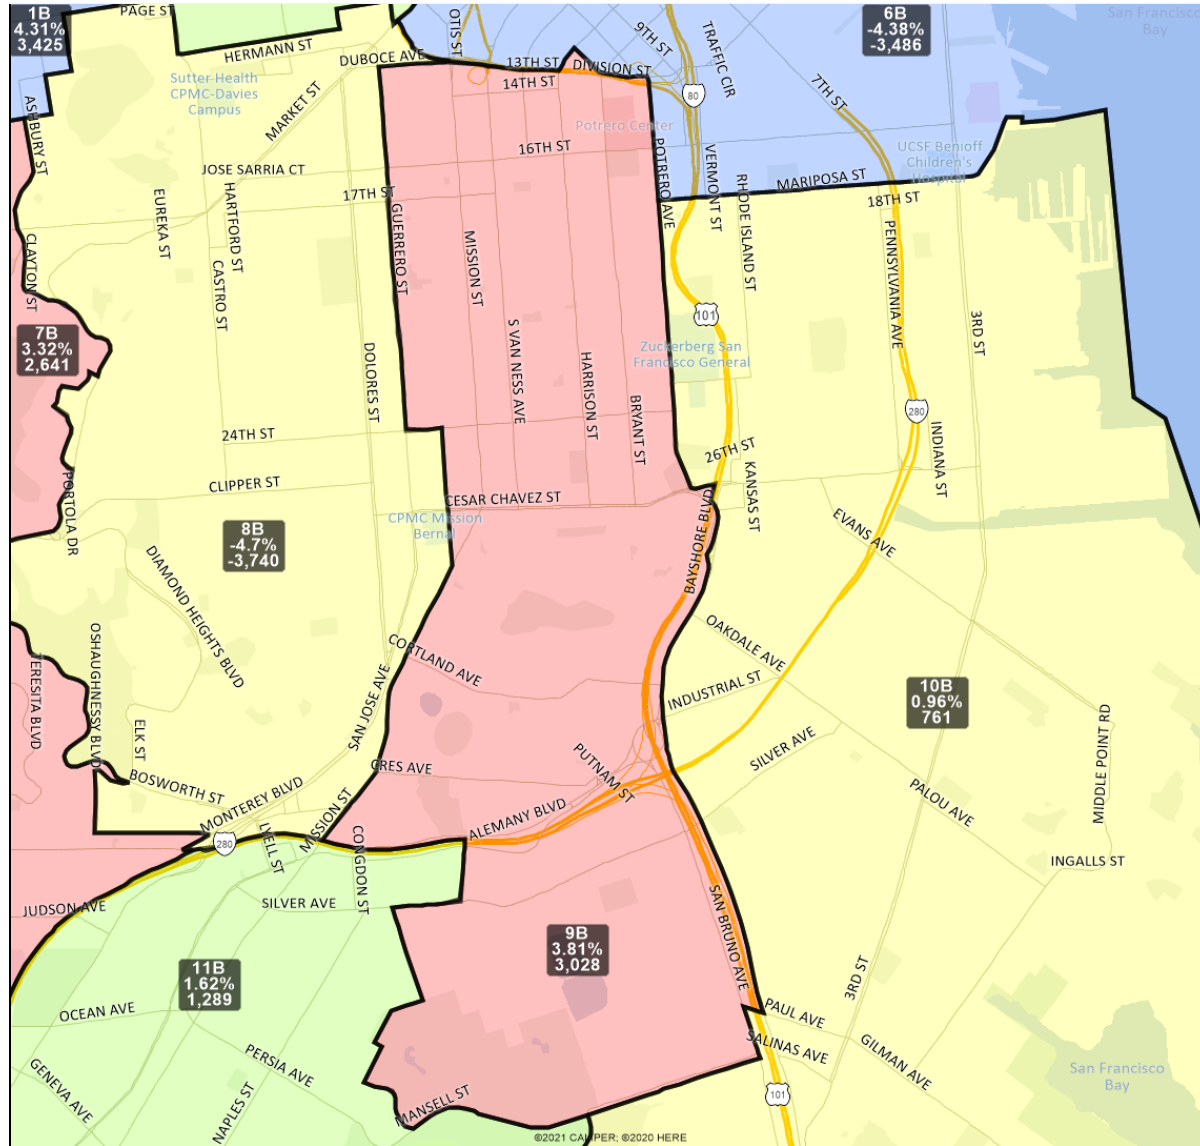

San Francisco Redistricting Task Force Board of Supervisors Redistricting Map 3 B; March 25, 2022

District label shows district name, % deviation, total deviation..

This is a preliminary version of San Francisco's Board of Supervisors districts and is not the final map of the Redistricting Task Force. **This is a preliminary version, not a final draft.**