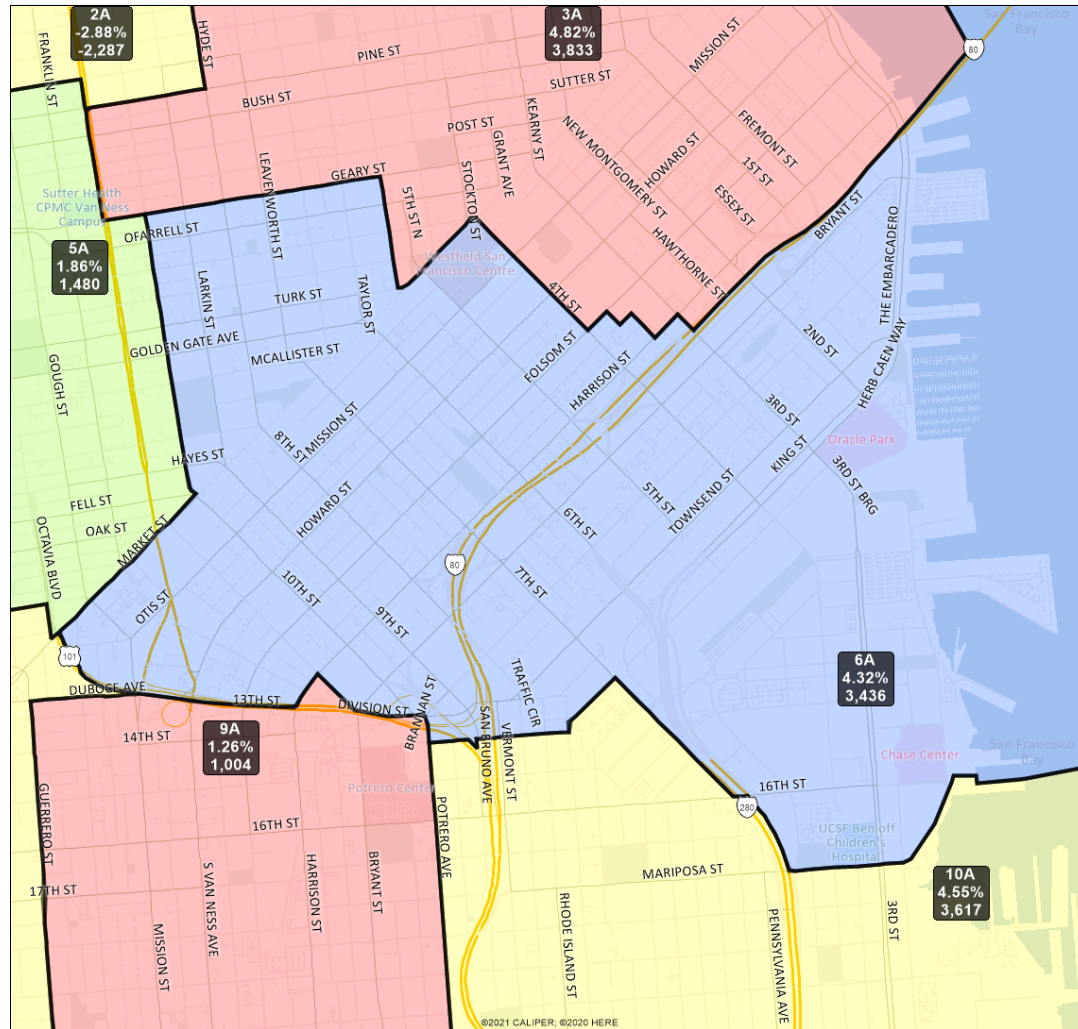

# San Francisco Redistricting Task Force Board of Supervisors Redistricting Map 3 A; March 25, 2022

District label shows district name, % deviation, total deviation..

This is a preliminary version of San Francisco's Board of Supervisors districts and is not the final map of the Redistricting Task Force. This is a preliminary version, not a final draft.

# San Francisco Redistricting Task Force Board of Supervisors Redistricting Map 3 A; March 25, 2022

District label shows district name, % deviation, total deviation..

This is a preliminary version of San Francisco's Board of Supervisors districts and is not the final map of the Redistricting Task Force. **This is a preliminary version, not a final draft.**

# San Francisco Redistricting Task Force Board of Supervisors Redistricting Map 3 A; March 25, 2022

6A detail

District label shows district name, % deviation, total deviation..  
This is a preliminary version of San Francisco's Board of Supervisors districts and is not the final map of the Redistricting Task Force. **This is a preliminary version, not a final draft.**