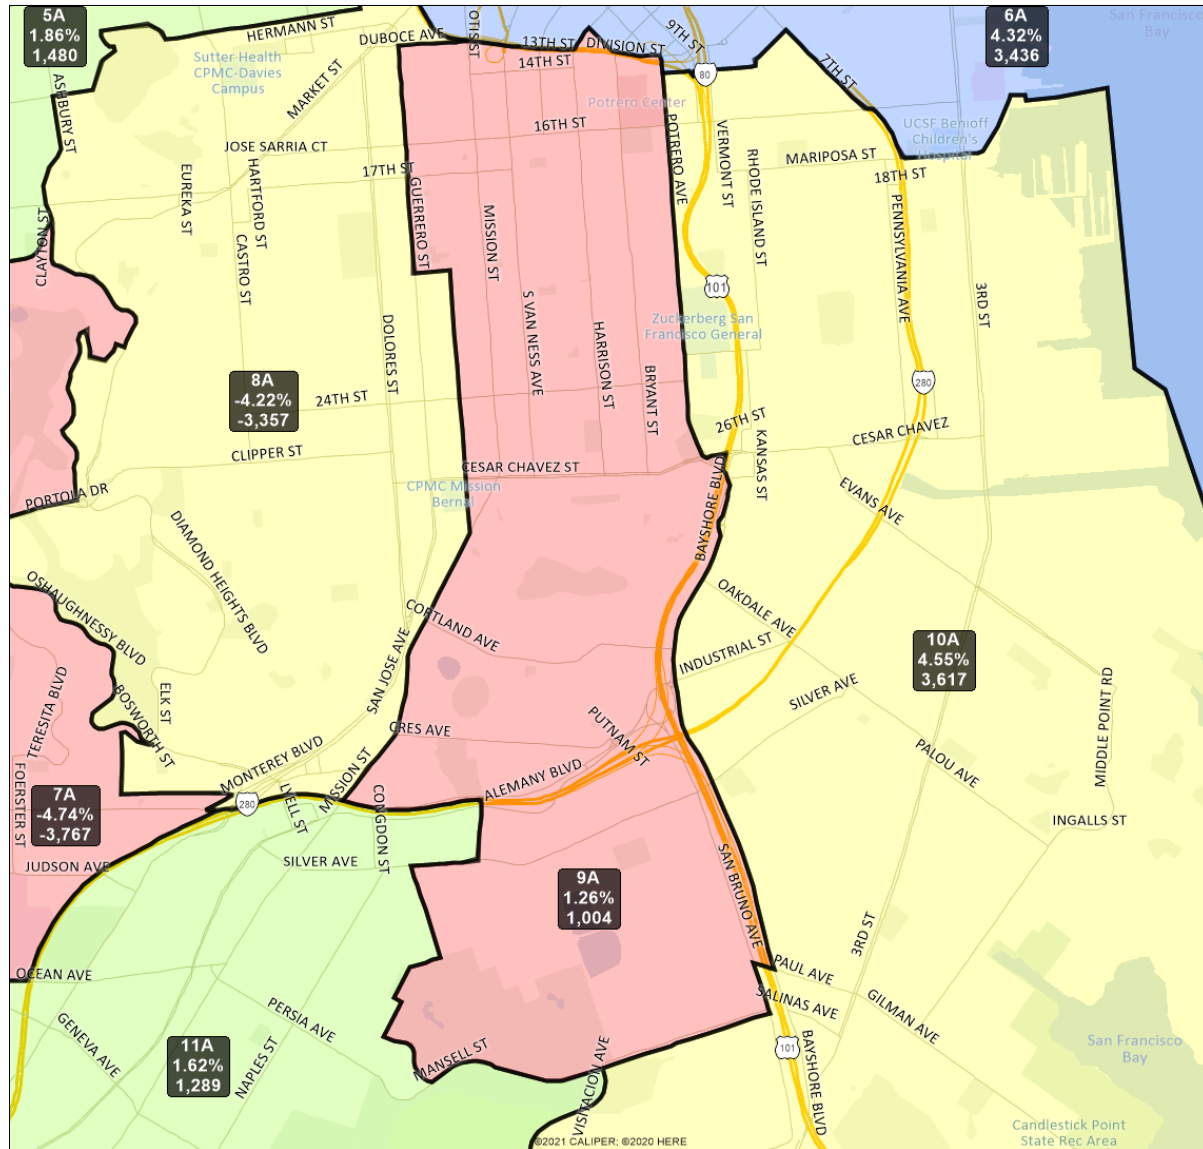

San Francisco Redistricting Task Force Board of Supervisors Redistricting Map 3 A; March 25, 2022

District label shows district name, % deviation, total deviation..

This is a preliminary version of San Francisco's Board of Supervisors districts and is not the final map of the Redistricting Task Force. **This is a preliminary version, not a final draft.**