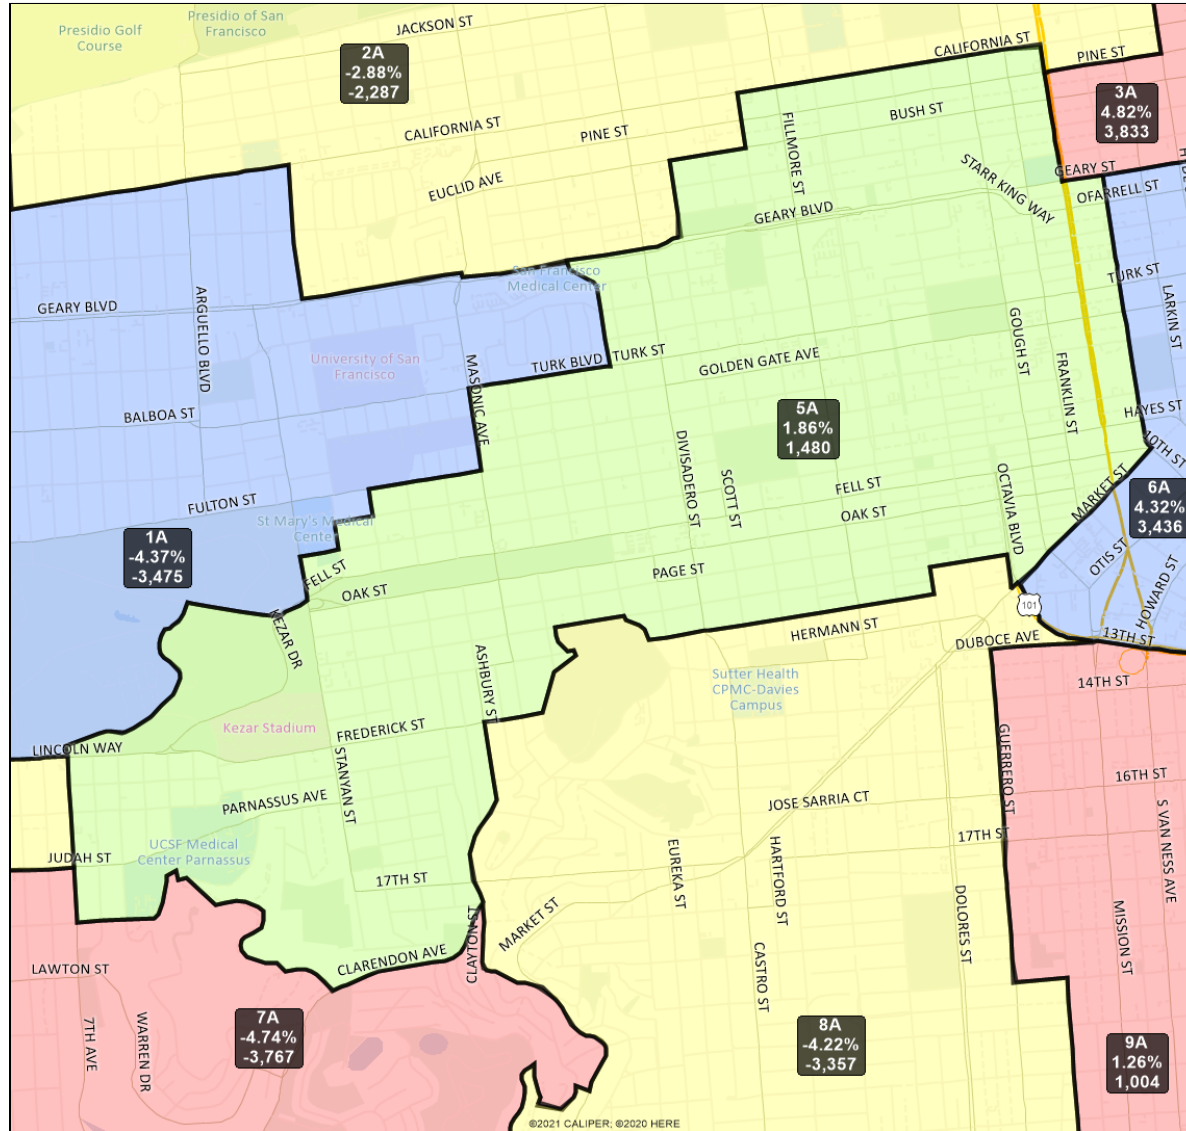

# San Francisco Redistricting Task Force Board of Supervisors Redistricting

Map 3 A; March 25, 2022

District label shows district name, % deviation, total deviation..

This is a preliminary version of San Francisco's Board of Supervisors districts and is not the final map of the Redistricting Task Force. **This is a preliminary version, not a final draft.**

# San Francisco Redistricting Task Force Board of Supervisors Redistricting Map 3 A; March 25, 2022

District label shows district name, % deviation, total deviation..

This is a preliminary version of San Francisco's Board of Supervisors districts and is not the final map of the Redistricting Task Force. This is a preliminary version, not a final draft.