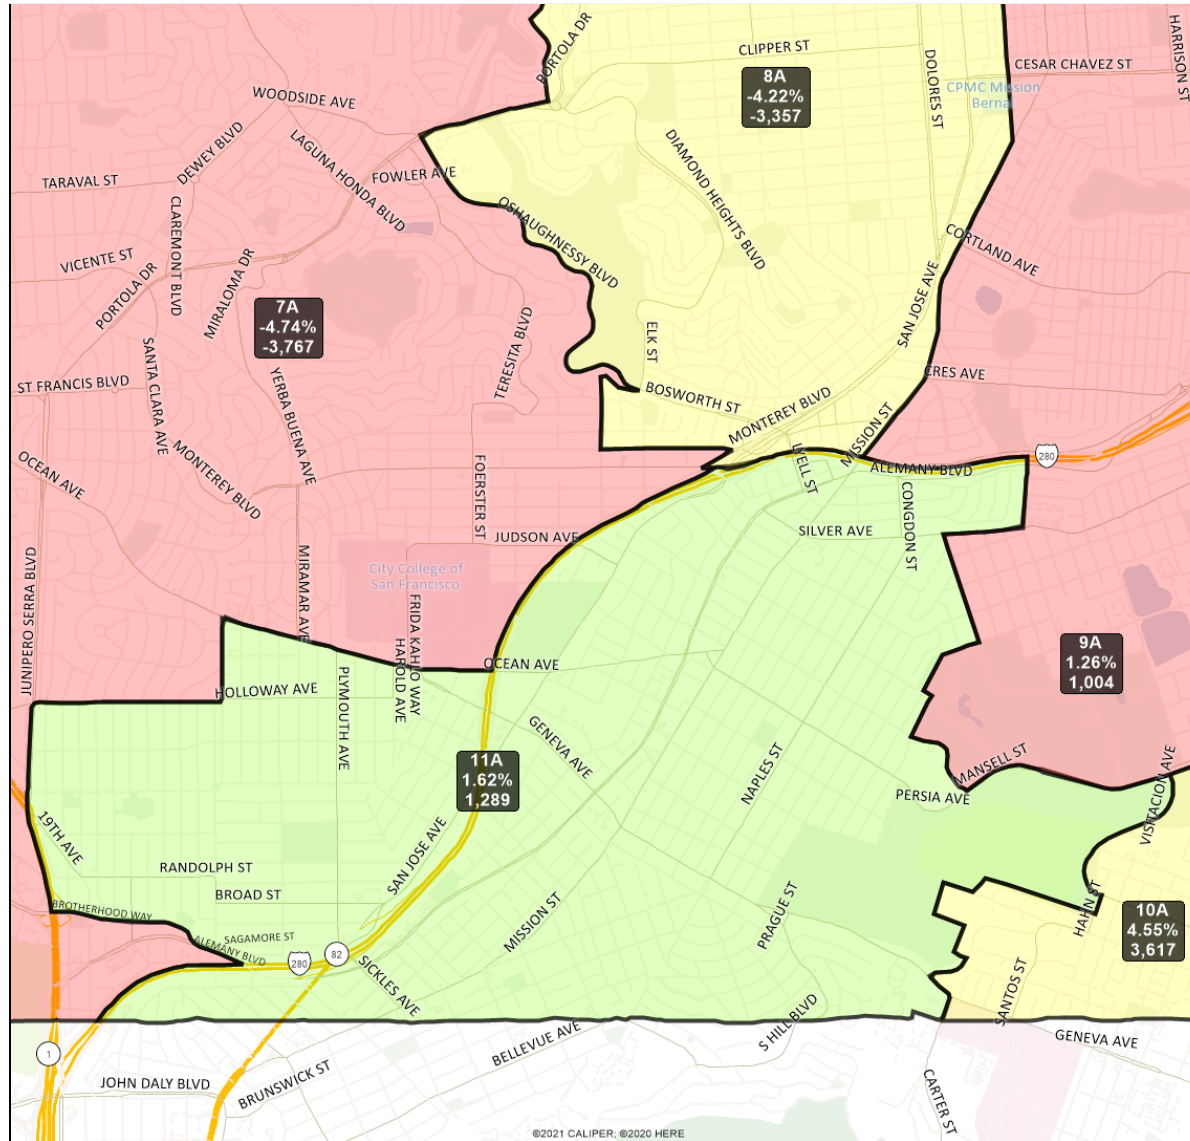

San Francisco Redistricting Task Force
Board of Supervisors Redistricting
Map 3 A; March 25, 2022

District label shows district name, % deviation, total deviation..

This is a preliminary version of San Francisco's Board of Supervisors districts and is not the final map of the Redistricting Task Force. This is a preliminary version, not a final draft.