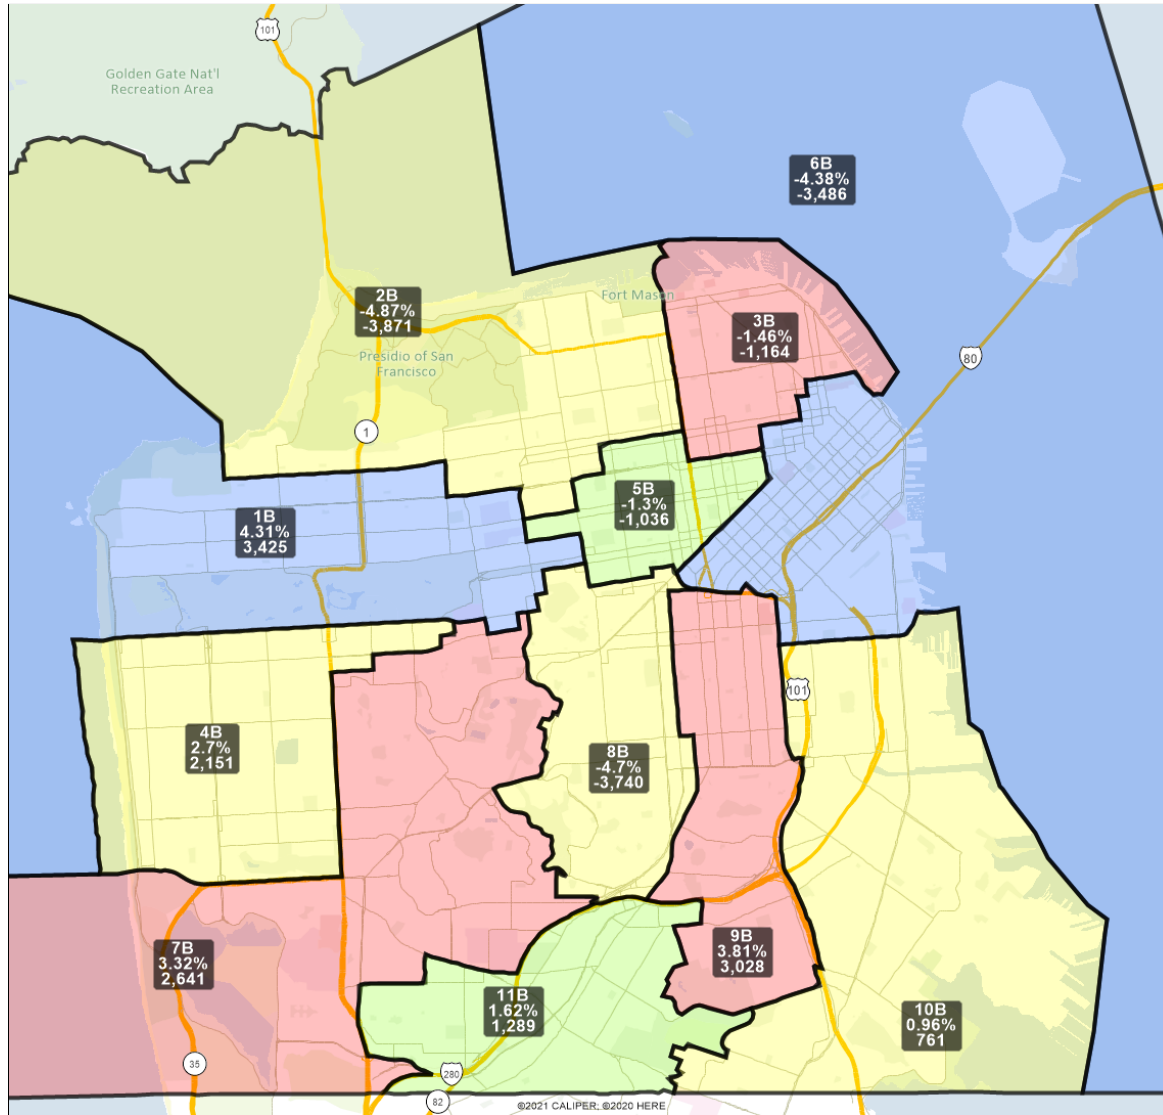

San Francisco Redistricting Task Force
Board of Supervisors Redistricting
Map 3 B; March 25, 2022

District label shows district name, % deviation, total deviation..
This is a preliminary version of San Francisco's Board of Supervisors districts and is not the final map of the Redistricting Task Force. This is a preliminary version, not a final draft.