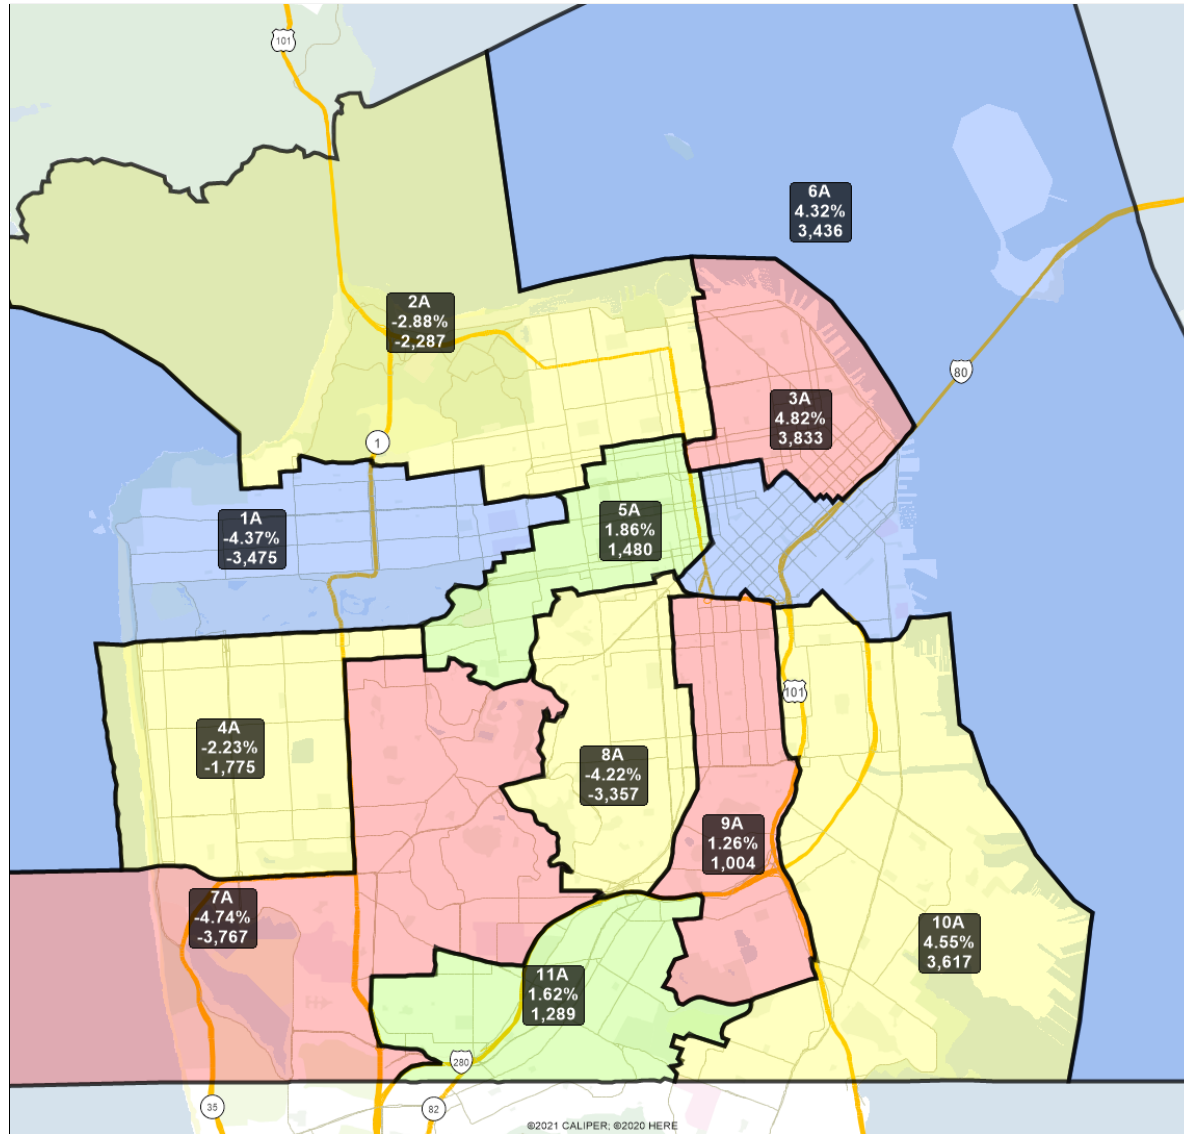

San Francisco Redistricting Task Force
Board of Supervisors Redistricting
Map 3 A; March 25, 2022

District label shows district name, % deviation, total deviation..

This is a preliminary version of San Francisco's Board of Supervisors districts and is not the final map of the Redistricting Task Force. This is a preliminary version, not a final draft.