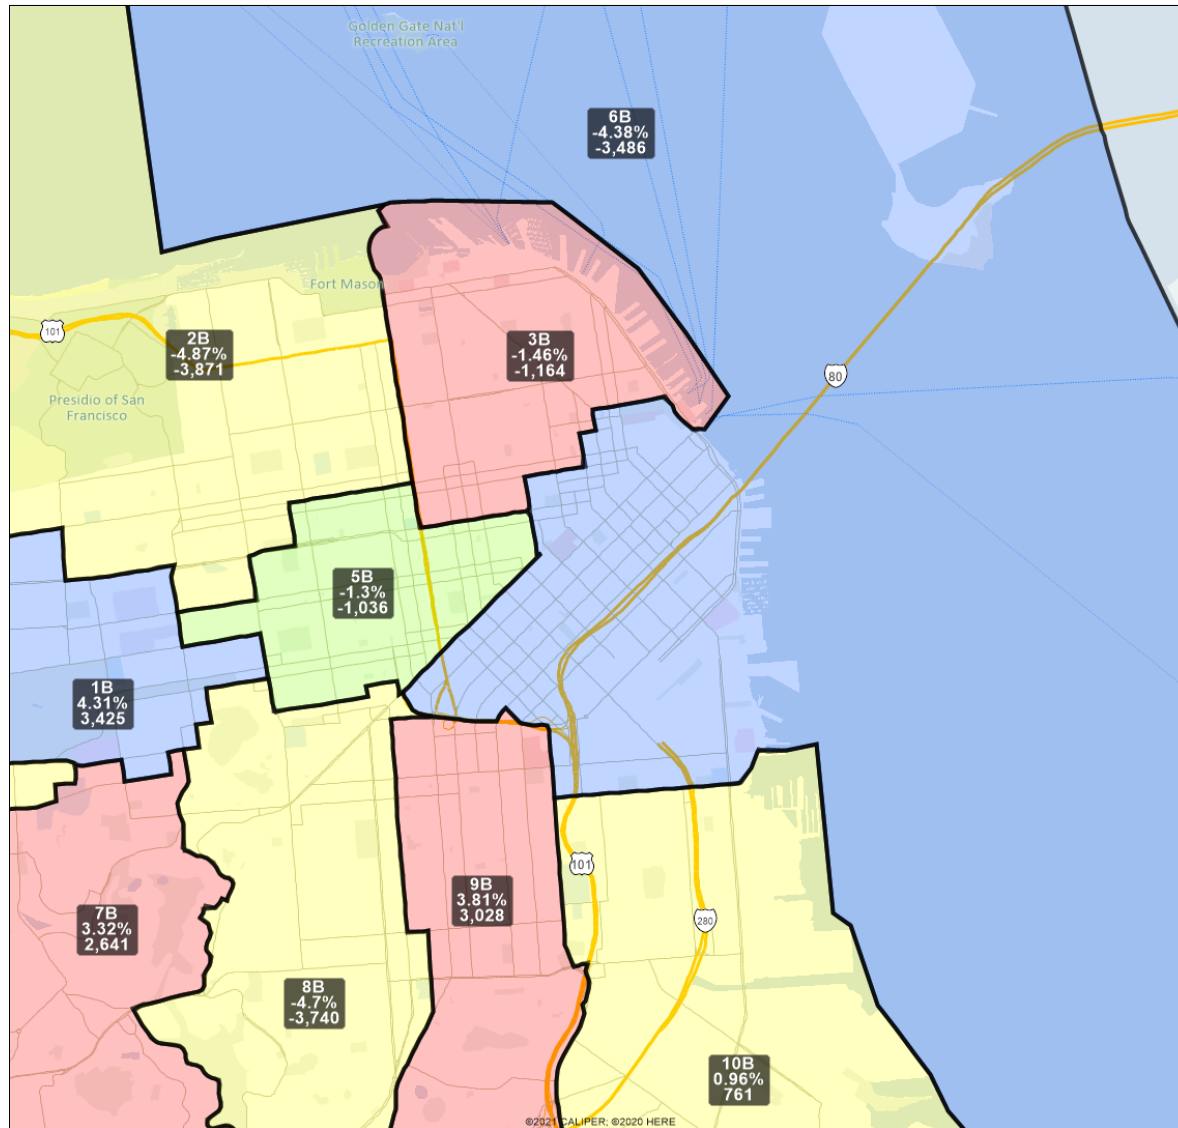

San Francisco Redistricting Task Force
Board of Supervisors Redistricting
Map 3 B; March 25, 2022

District label shows district name, % deviation, total deviation..

This is a preliminary version of San Francisco's Board of Supervisors districts and is not the final map of the Redistricting Task Force. This is a preliminary version, not a final draft.