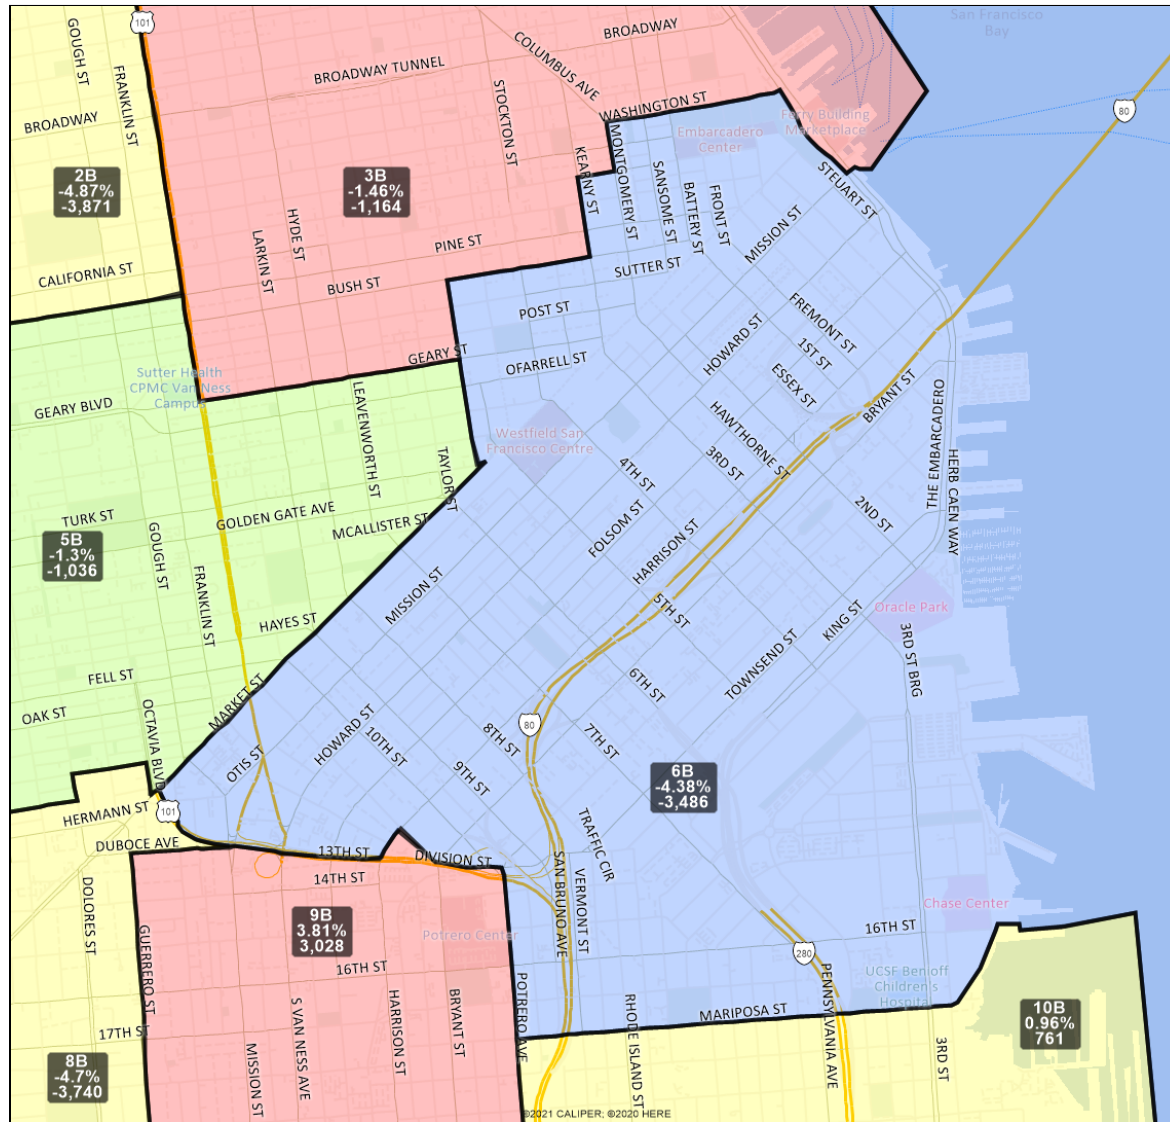

San Francisco Redistricting Task Force
Board of Supervisors Redistricting
Map 3 B; March 25, 2022

District label shows district name, % deviation, total deviation..

This is a preliminary version of San Francisco's Board of Supervisors districts and is not the final map of the Redistricting Task Force. **This is a preliminary version, not a final draft.**