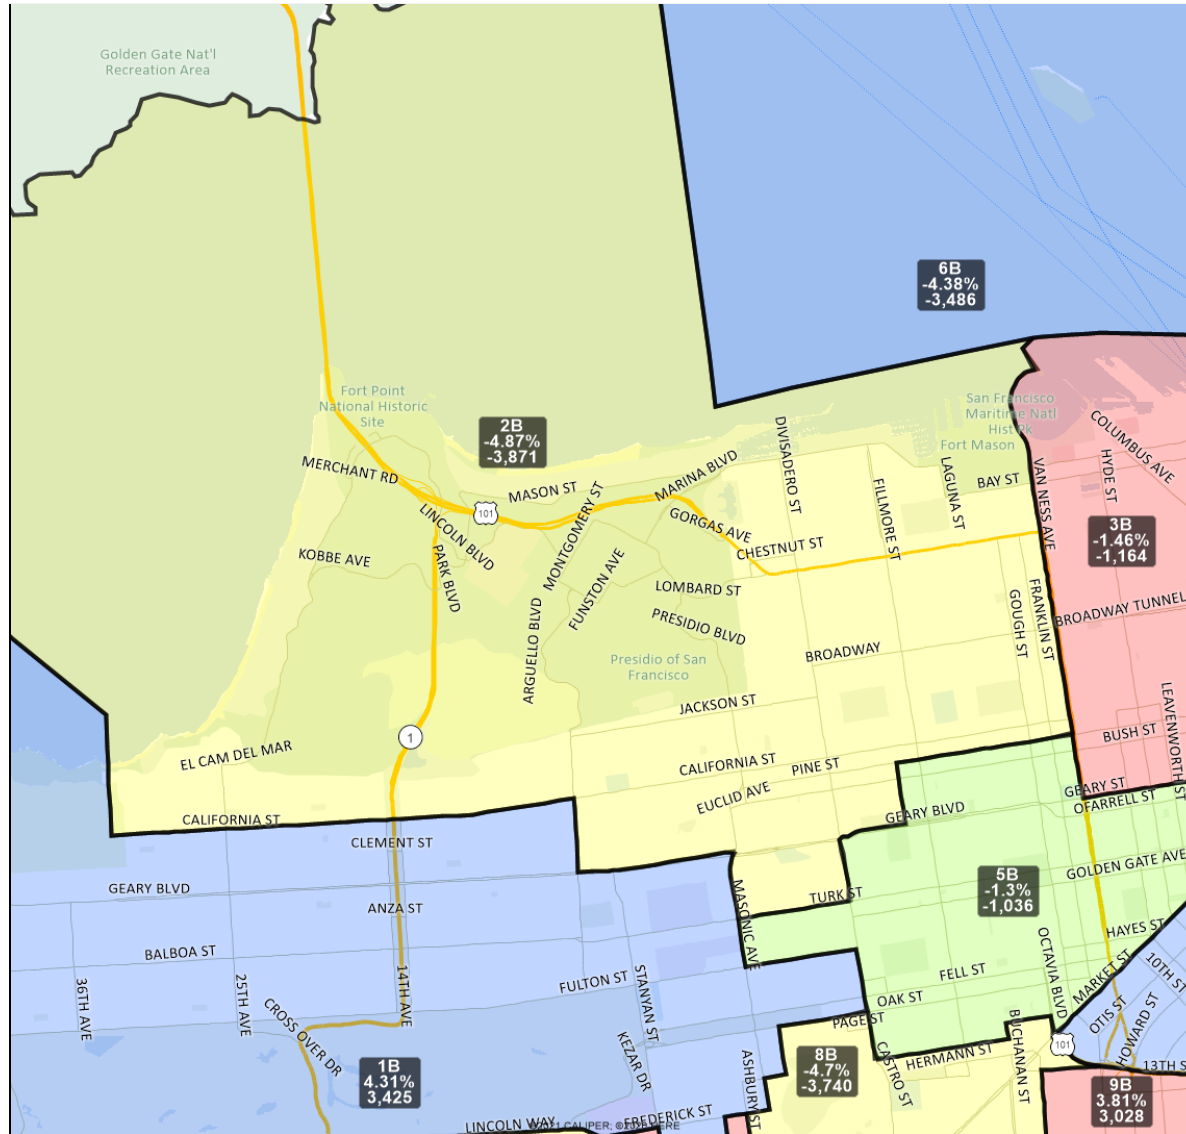

San Francisco Redistricting Task Force  
Board of Supervisors Redistricting  
Map 3 B; March 25, 2022

District label shows district name, % deviation, total deviation..  
This is a preliminary version of San Francisco's Board of Supervisors districts and is not the final map of the Redistricting Task Force. This is a preliminary version, not a final draft.

# San Francisco Redistricting Task Force Board of Supervisors Redistricting Map 3 B; March 25, 2022

District label shows district name, % deviation, total deviation..

This is a preliminary version of San Francisco's Board of Supervisors districts and is not the final map of the Redistricting Task Force. This is a preliminary version, not a final draft.

# San Francisco Redistricting Task Force Board of Supervisors Redistricting Map 3 B; March 25, 2022

District label shows district name, % deviation, total deviation..

This is a preliminary version of San Francisco's Board of Supervisors districts and is not the final map of the Redistricting Task Force. **This is a preliminary version, not a final draft.**