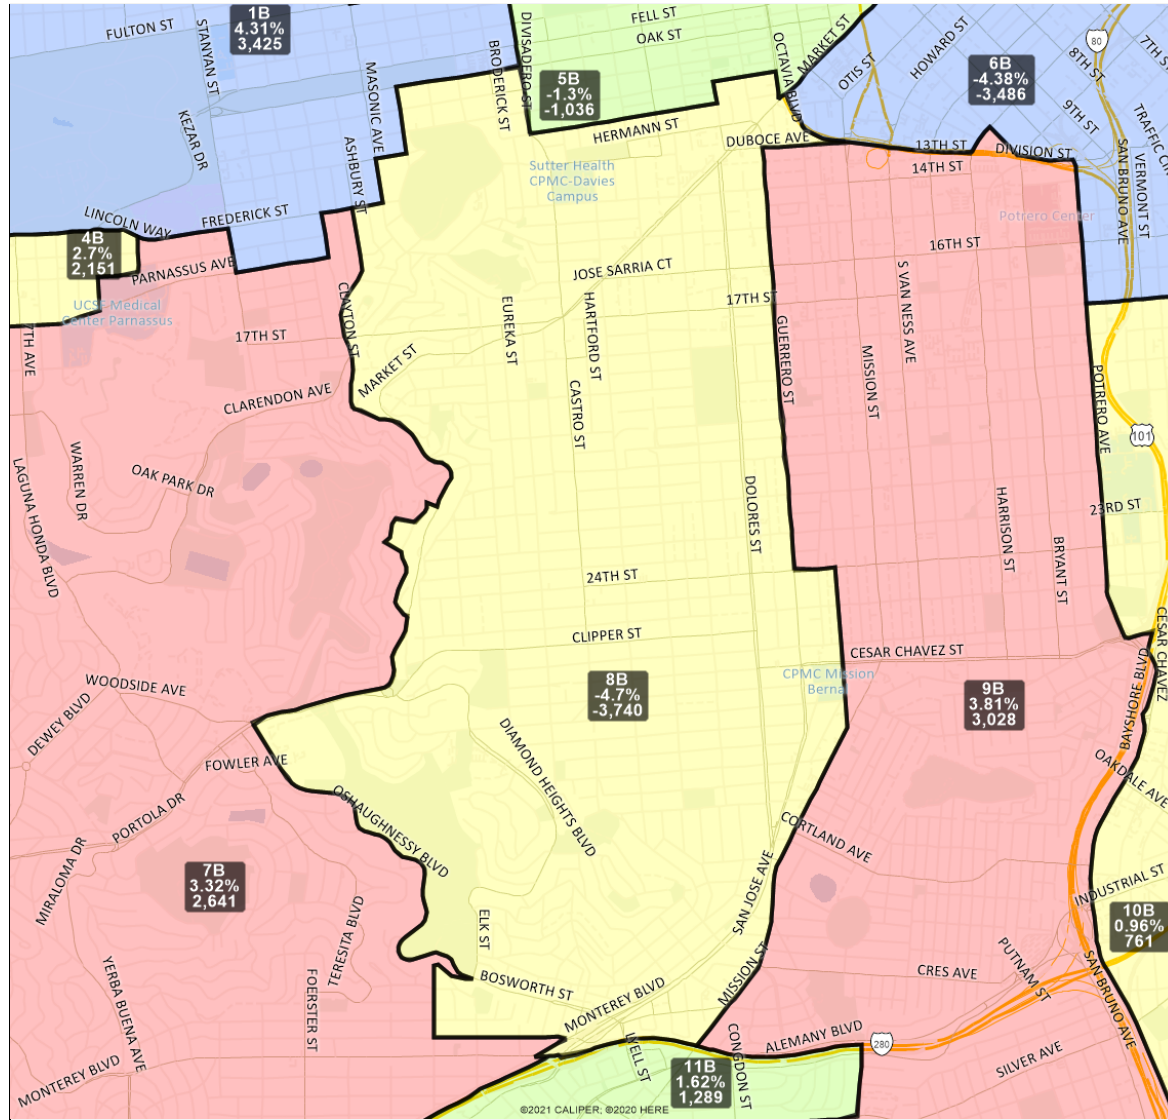

San Francisco Redistricting Task Force Board of Supervisors Redistricting Map 3 B; March 25, 2022

District label shows district name, % deviation, total deviation..

This is a preliminary version of San Francisco's Board of Supervisors districts and is not the final map of the Redistricting Task Force. This is a preliminary version, not a final draft.