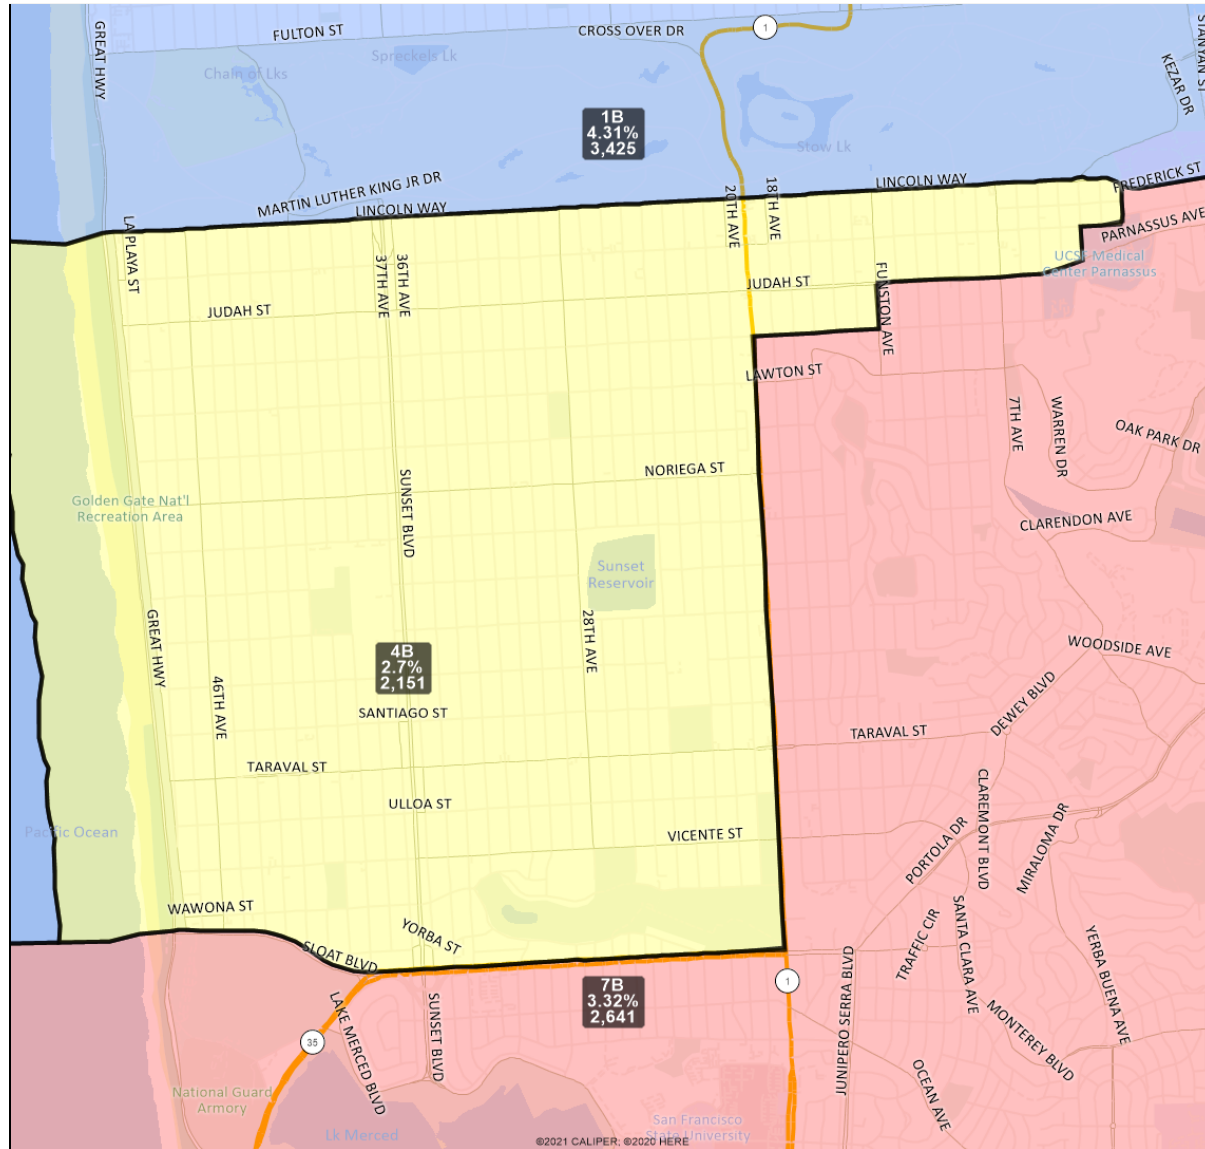

San Francisco Redistricting Task Force Board of Supervisors Redistricting Map 3 B; March 25, 2022

District label shows district name, % deviation, total deviation..

This is a preliminary version of San Francisco's Board of Supervisors districts and is not the final map of the Redistricting Task Force. **This is a preliminary version, not a final draft.**