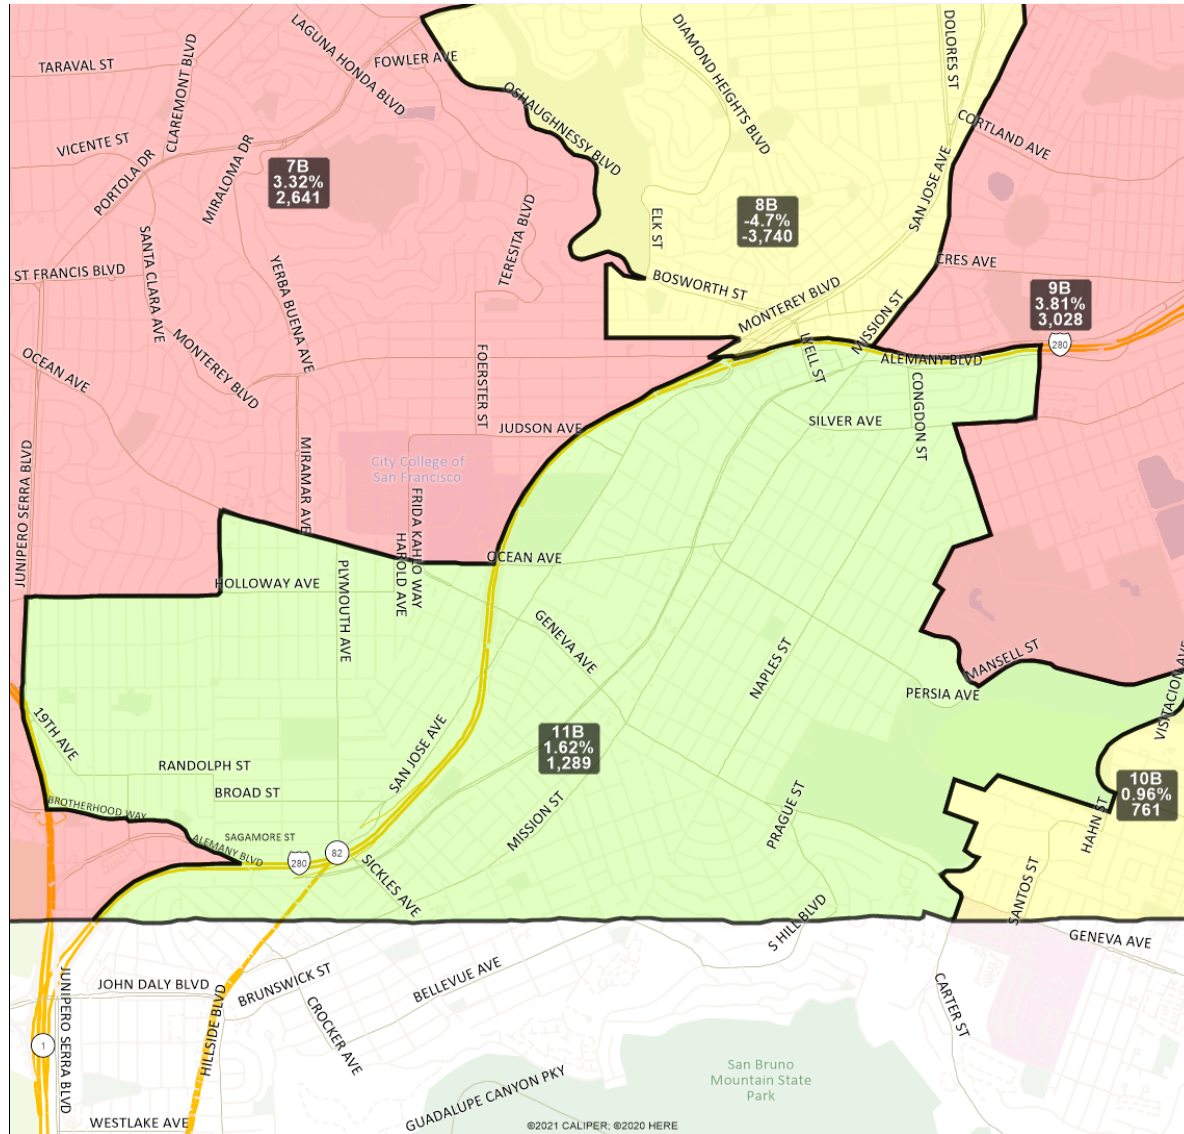

San Francisco Redistricting Task Force
Board of Supervisors Redistricting
Map 3 B; March 25, 2022

District label shows district name, % deviation, total deviation..

This is a preliminary version of San Francisco's Board of Supervisors districts and is not the final map of the Redistricting Task Force. **This is a preliminary version, not a final draft.**