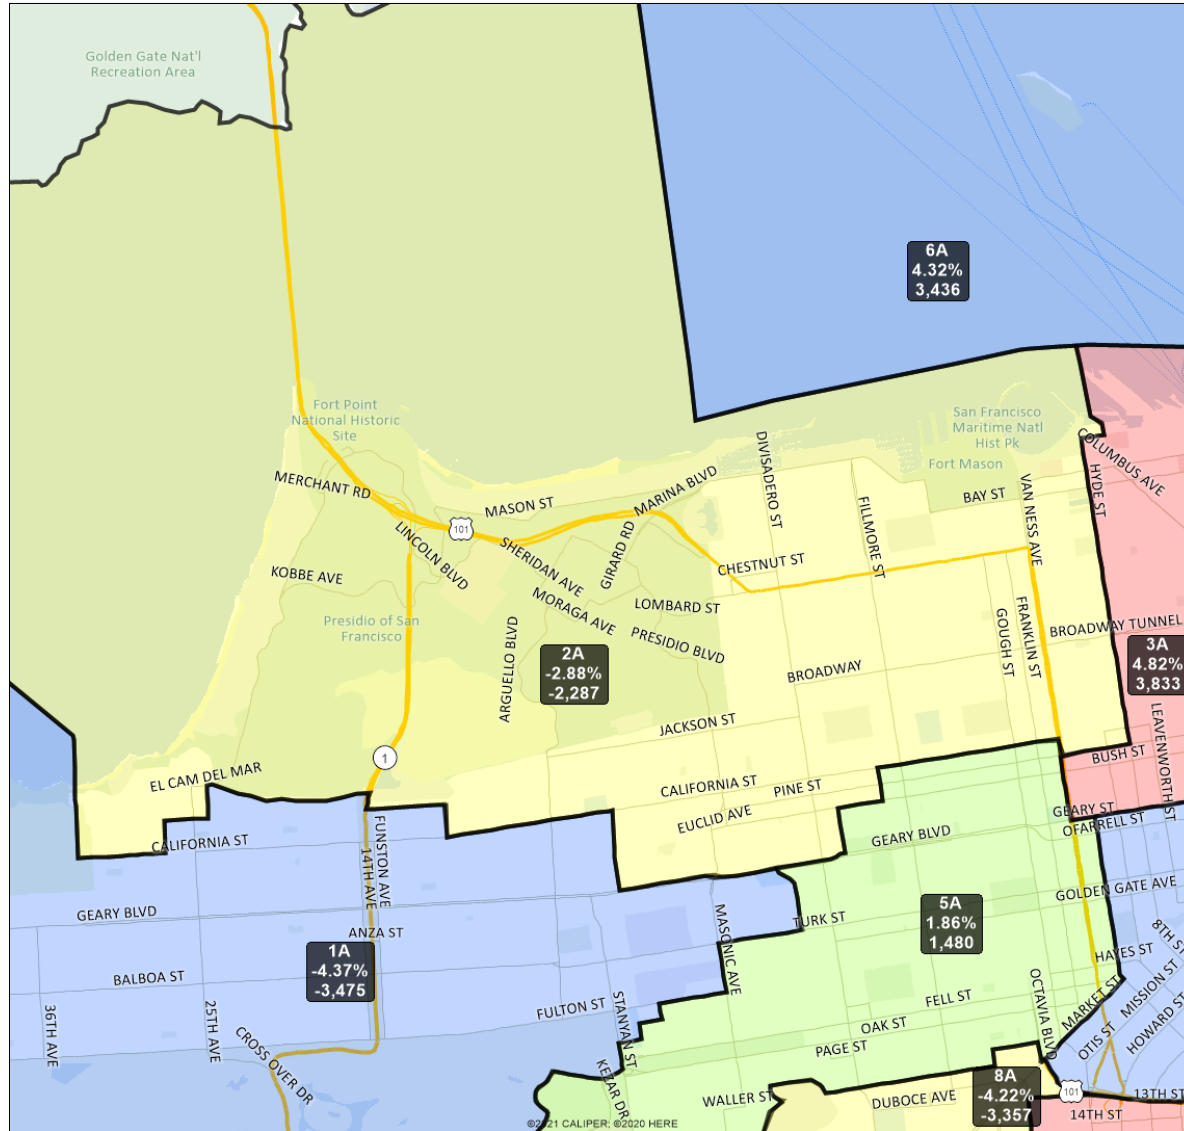

San Francisco Redistricting Task Force  
Board of Supervisors Redistricting  
Map 3 A; March 25, 2022

District label shows district name, % deviation, total deviation..

This is a preliminary version of San Francisco's Board of Supervisors districts and is not the final map of the Redistricting Task Force. This is a preliminary version, not a final draft.

**San Francisco Redistricting Task Force**  
**Board of Supervisors Redistricting**  
*Map 3 A; March 25, 2022*

District label shows district name, % deviation, total deviation..

This is a preliminary version of San Francisco's Board of Supervisors districts and is not the final map of the Redistricting Task Force. This is a preliminary version, not a final draft.

# San Francisco Redistricting Task Force Board of Supervisors Redistricting

Map 3 A; March 25, 2022

District label shows district name, % deviation, total deviation..

This is a preliminary version of San Francisco's Board of Supervisors districts and is not the final map of the Redistricting Task Force. **This is a preliminary version, not a final draft.**

# San Francisco Redistricting Task Force Board of Supervisors Redistricting Map 3 A; March 25, 2022

District label shows district name, % deviation, total deviation..

This is a preliminary version of San Francisco's Board of Supervisors districts and is not the final map of the Redistricting Task Force. This is a preliminary version, not a final draft.