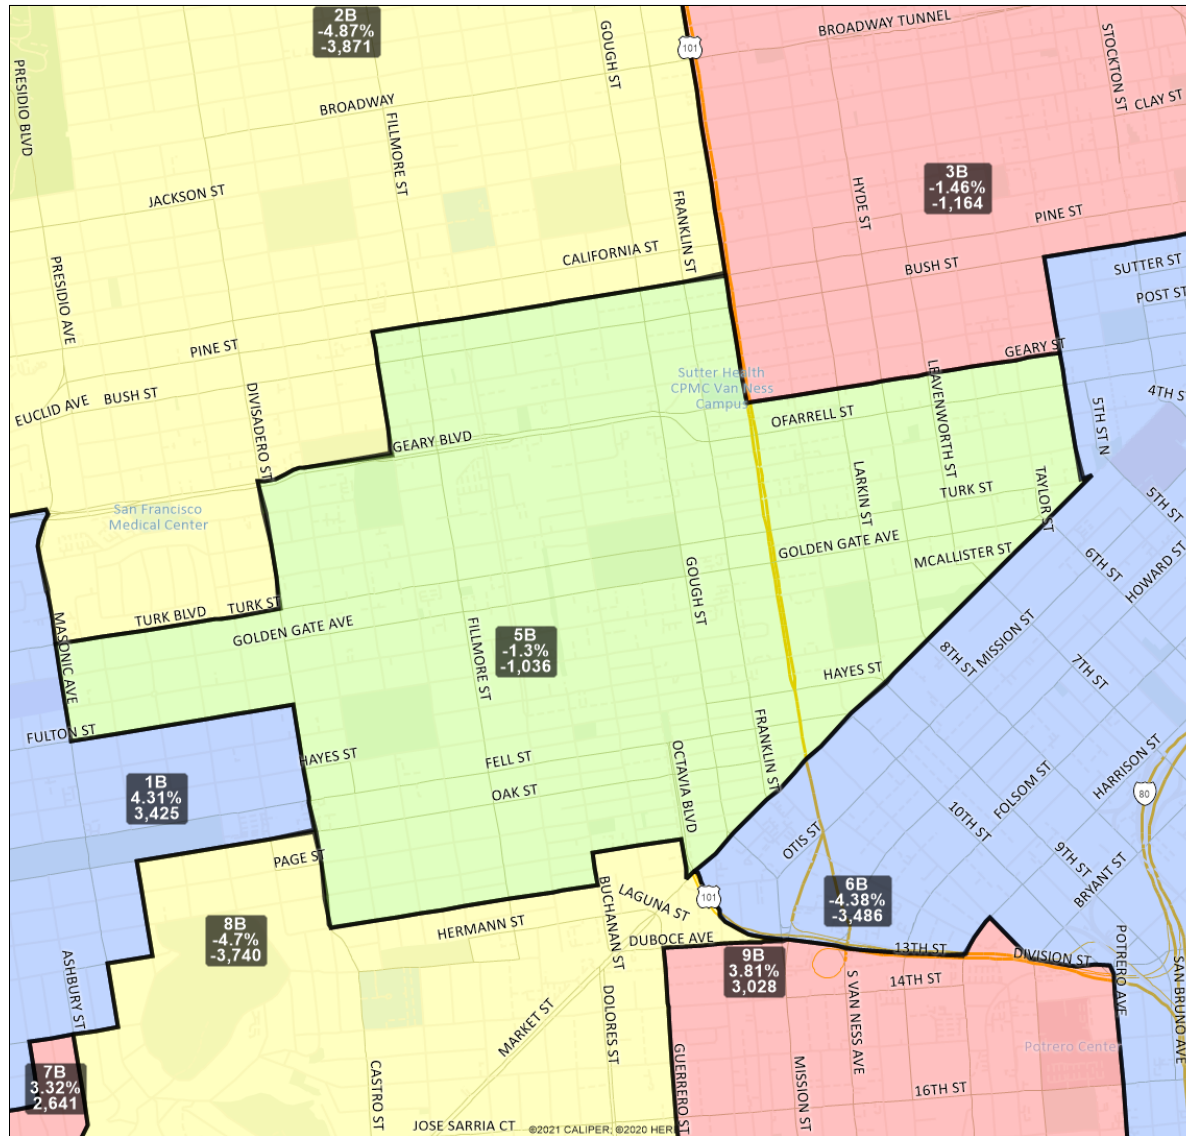

San Francisco Redistricting Task Force
Board of Supervisors Redistricting
Map 3 B; March 25, 2022

District label shows district name, % deviation, total deviation..

This is a preliminary version of San Francisco's Board of Supervisors districts and is not the final map of the Redistricting Task Force. **This is a preliminary version, not a final draft.**