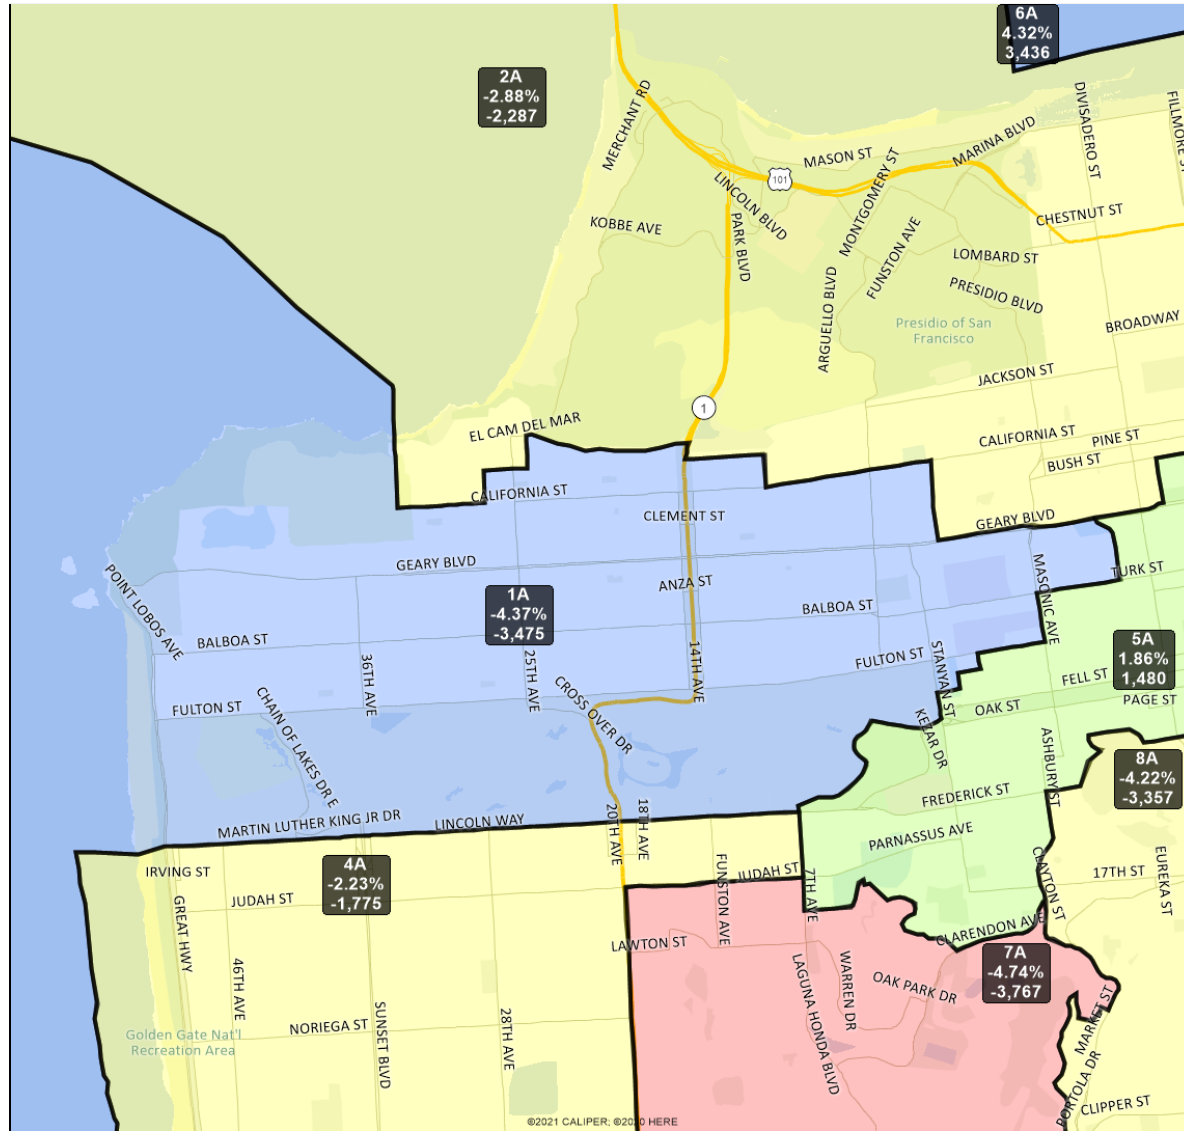

The boundaries of publicly submitted Communities of Interest were respected when possible in the creation of both maps.

Each of the first three goals outlined above was accomplished in Map 3 A. Map 3 A was drawn to include the Tenderloin with South Beach and Mission Bay in district 6A.

Each of the first three goals outlined above was also accomplished in Map 3 B. Map 3 B was drawn to include the eastern waterfront communities of East Cut, Rincon Hill, South Beach, and Mission Bay in district 6B. To implement this direction while adhering to goals outlined above, the Tenderloin is included in district 5B in this visualization, resulting in significant changes to the make-up of district 5B and surrounding districts to balance population.

San Francisco Redistricting Task Force  
Board of Supervisors Redistricting  
Map 3 A; March 25, 2022

District label shows district name, % deviation, total deviation..

This is a preliminary version of San Francisco's Board of Supervisors districts and is not the final map of the Redistricting Task Force. This is a preliminary version, not a final draft.

**San Francisco Redistricting Task Force**  
**Board of Supervisors Redistricting**  
*Map 3 A; March 25, 2022*

District label shows district name, % deviation, total deviation..

This is a preliminary version of San Francisco's Board of Supervisors districts and is not the final map of the Redistricting Task Force. This is a preliminary version, not a final draft.