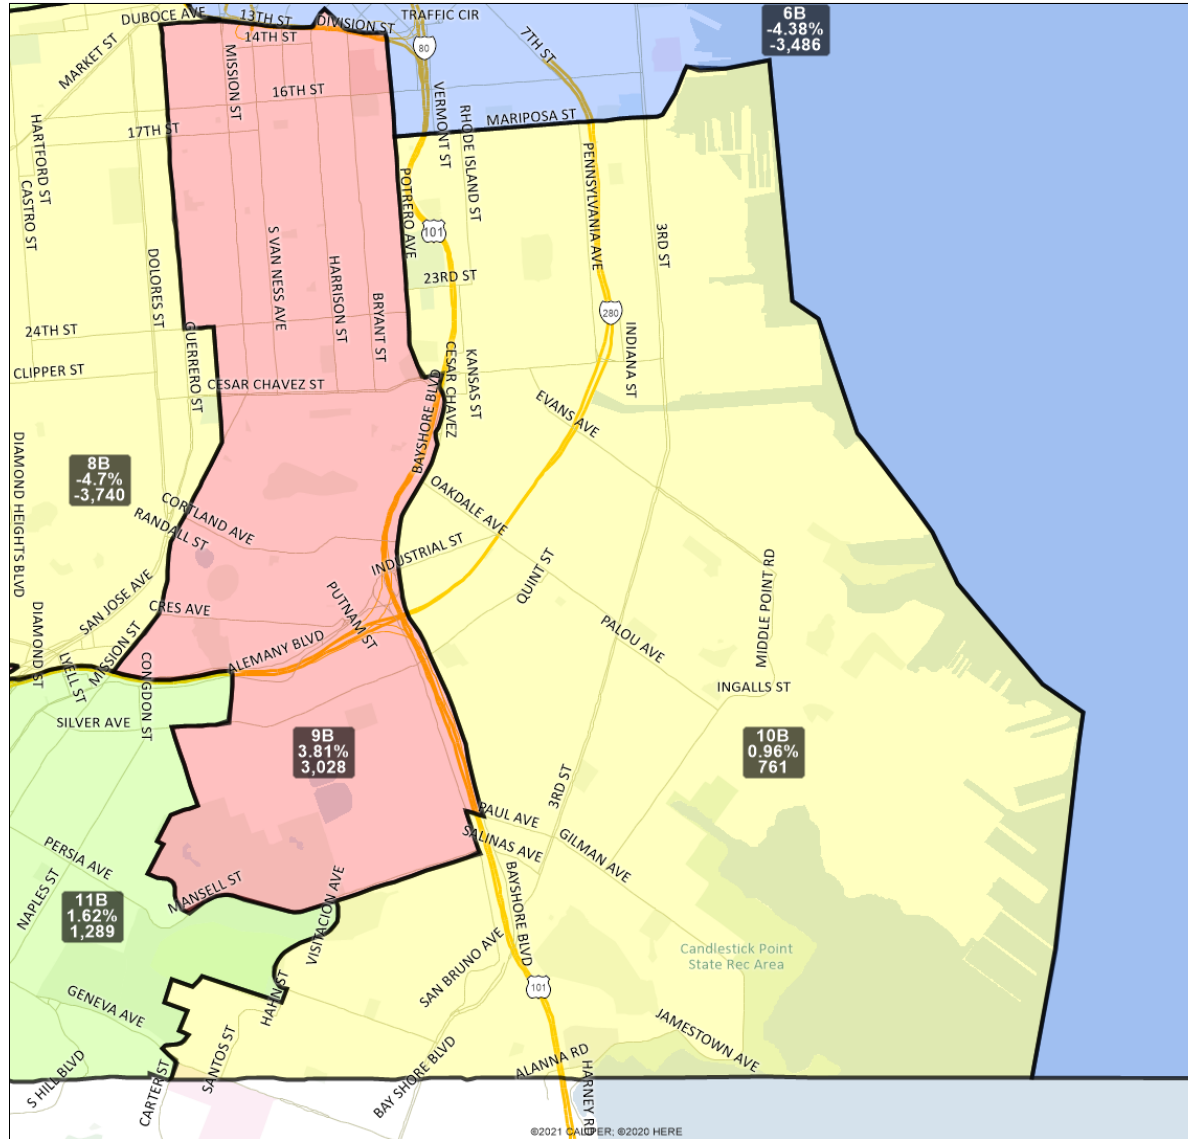

San Francisco Redistricting Task Force Board of Supervisors Redistricting Map 3 B; March 25, 2022

District label shows district name, % deviation, total deviation..

This is a preliminary version of San Francisco's Board of Supervisors districts and is not the final map of the Redistricting Task Force. **This is a preliminary version, not a final draft.**