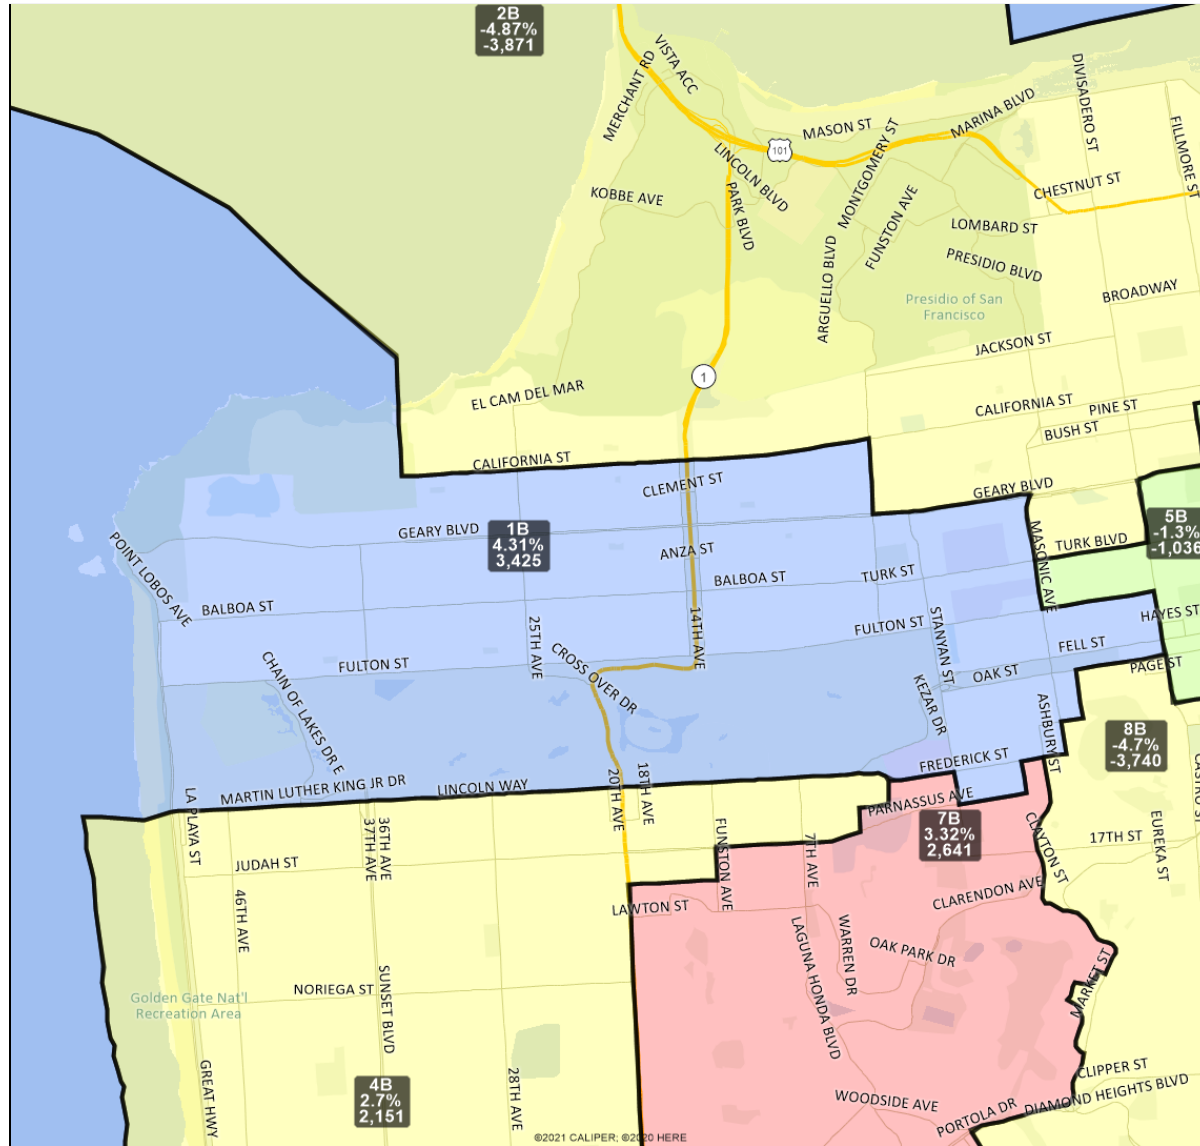

# San Francisco Redistricting Task Force Board of Supervisors Redistricting Map 3 A; March 25, 2022

District label shows district name, % deviation, total deviation..

This is a preliminary version of San Francisco's Board of Supervisors districts and is not the final map of the Redistricting Task Force. This is a preliminary version, not a final draft.

**San Francisco Redistricting Task Force**  
**Board of Supervisors Redistricting**  
*Map 3 A; March 25, 2022*

District label shows district name, % deviation, total deviation..

This is a preliminary version of San Francisco's Board of Supervisors districts and is not the final map of the Redistricting Task Force. This is a preliminary version, not a final draft.

San Francisco Redistricting Task Force  
Board of Supervisors Redistricting  
Map 3 B; March 25, 2022

District label shows district name, % deviation, total deviation..  
This is a preliminary version of San Francisco's Board of Supervisors districts and is not the final map of the Redistricting Task Force. This is a preliminary version, not a final draft.

# San Francisco Redistricting Task Force Board of Supervisors Redistricting Map 3 B; March 25, 2022

District label shows district name, % deviation, total deviation..

This is a preliminary version of San Francisco's Board of Supervisors districts and is not the final map of the Redistricting Task Force. This is a preliminary version, not a final draft.