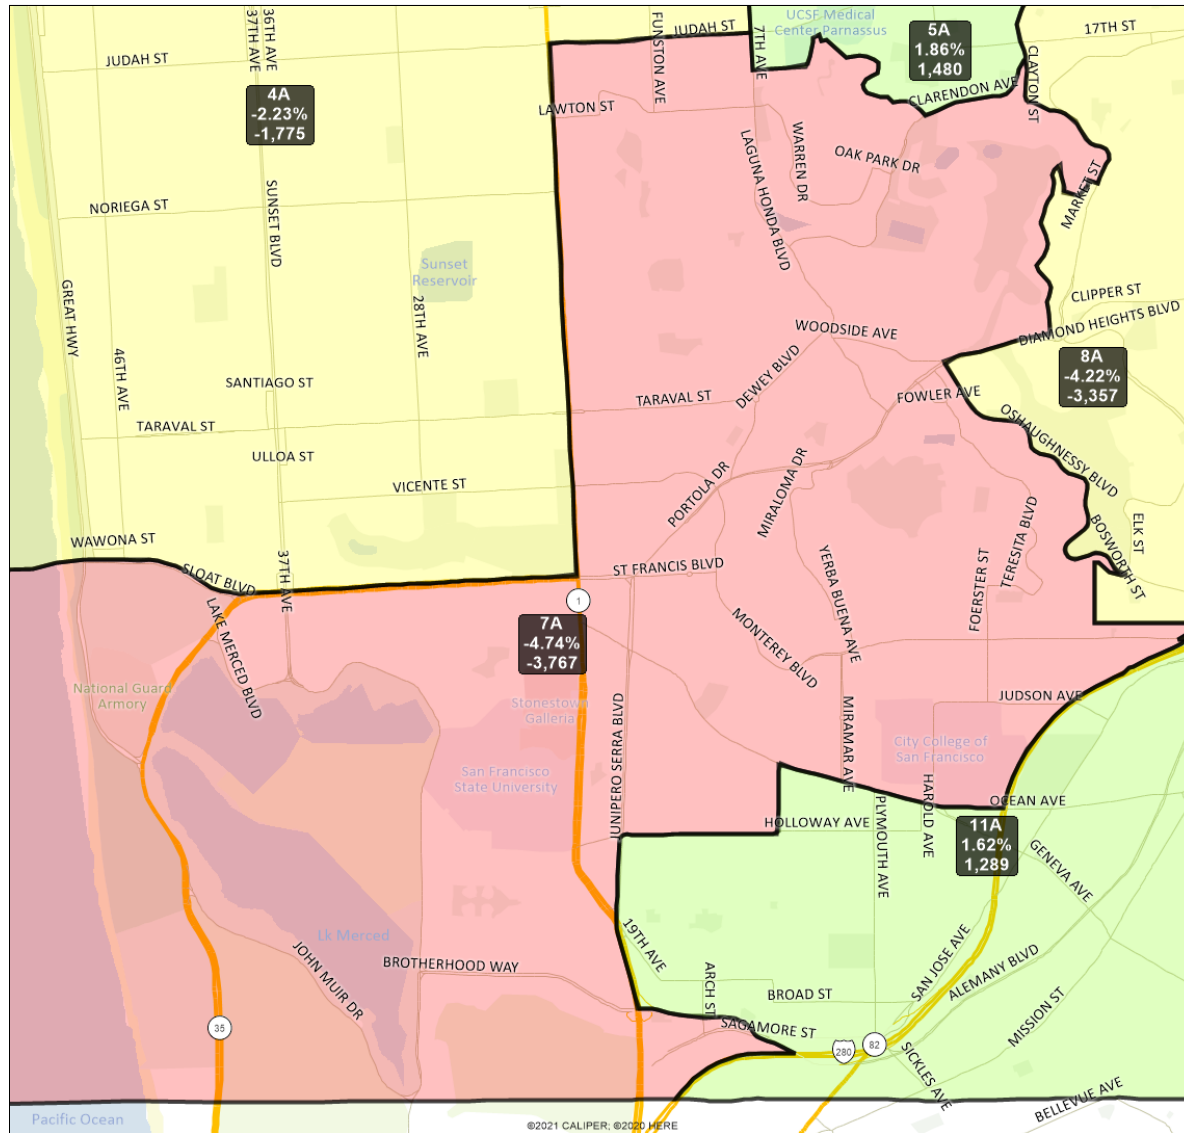

# San Francisco Redistricting Task Force Board of Supervisors Redistricting Map 3 A; March 25, 2022

District label shows district name, % deviation, total deviation..

This is a preliminary version of San Francisco's Board of Supervisors districts and is not the final map of the Redistricting Task Force. **This is a preliminary version, not a final draft.**

# San Francisco Redistricting Task Force Board of Supervisors Redistricting Map 3 A; March 25, 2022

6A detail

District label shows district name, % deviation, total deviation..  
This is a preliminary version of San Francisco's Board of Supervisors districts and is not the final map of the Redistricting Task Force. **This is a preliminary version, not a final draft.**

San Francisco Redistricting Task Force  
Board of Supervisors Redistricting  
Map 3 A; March 25, 2022

District label shows district name, % deviation, total deviation..

This is a preliminary version of San Francisco's Board of Supervisors districts and is not the final map of the Redistricting Task Force. This is a preliminary version, not a final draft.

# San Francisco Redistricting Task Force Board of Supervisors Redistricting Map 3 A; March 25, 2022

District label shows district name, % deviation, total deviation..

This is a preliminary version of San Francisco's Board of Supervisors districts and is not the final map of the Redistricting Task Force. This is a preliminary version, not a final draft.