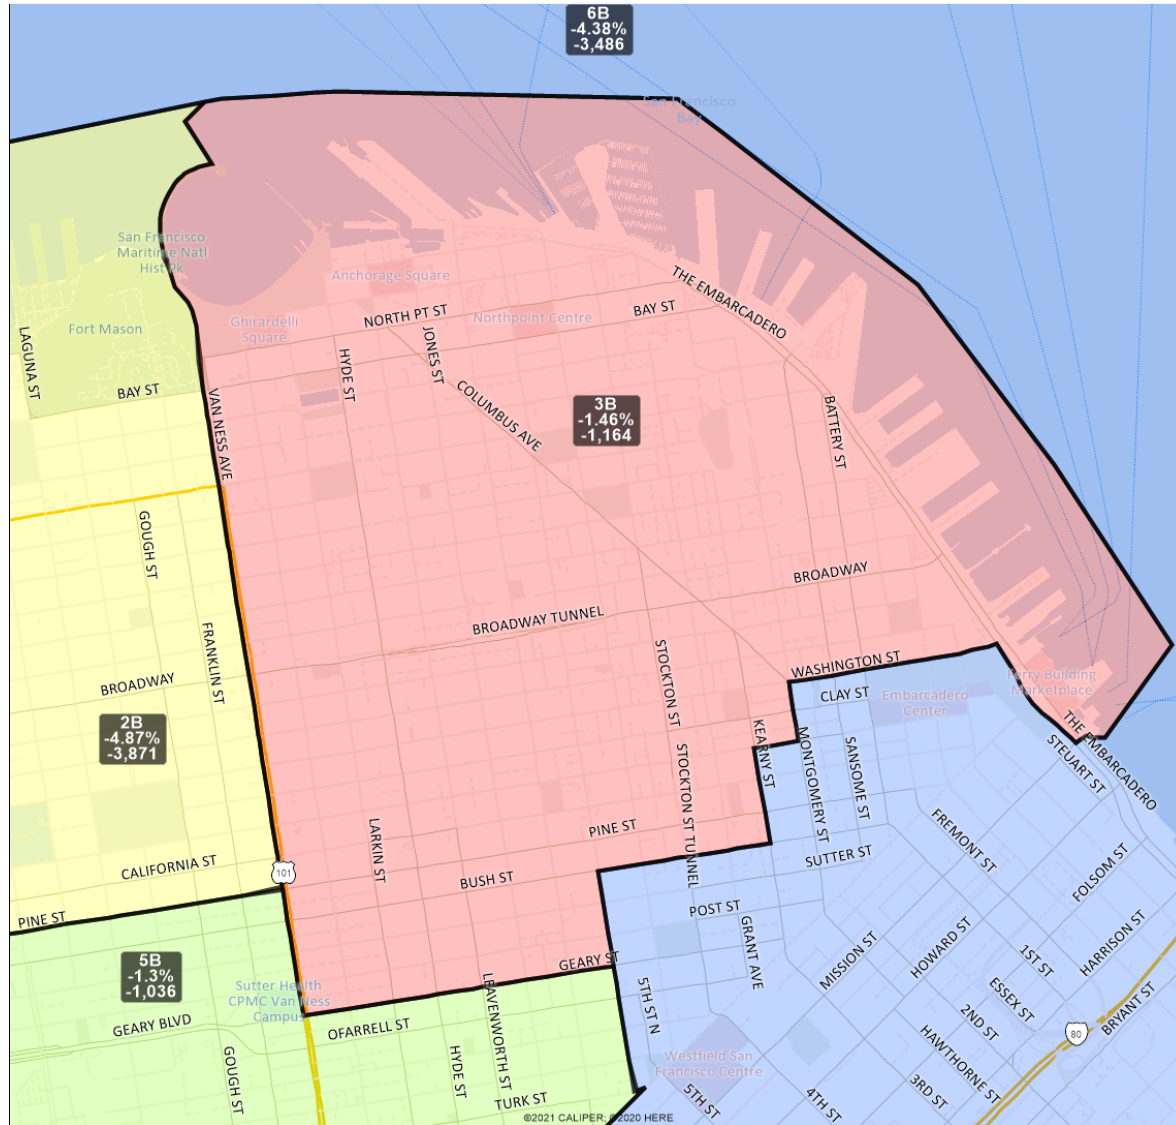

San Francisco Redistricting Task Force  
Board of Supervisors Redistricting  
Map 3 B; March 25, 2022

District label shows district name, % deviation, total deviation..  
This is a preliminary version of San Francisco's Board of Supervisors districts and is not the final map of the Redistricting Task Force. This is a preliminary version, not a final draft.

# San Francisco Redistricting Task Force Board of Supervisors Redistricting Map 3 B; March 25, 2022

District label shows district name, % deviation, total deviation..

This is a preliminary version of San Francisco's Board of Supervisors districts and is not the final map of the Redistricting Task Force. This is a preliminary version, not a final draft.

# San Francisco Redistricting Task Force Board of Supervisors Redistricting Map 3 B; March 25, 2022

District label shows district name, % deviation, total deviation..

This is a preliminary version of San Francisco's Board of Supervisors districts and is not the final map of the Redistricting Task Force. **This is a preliminary version, not a final draft.**