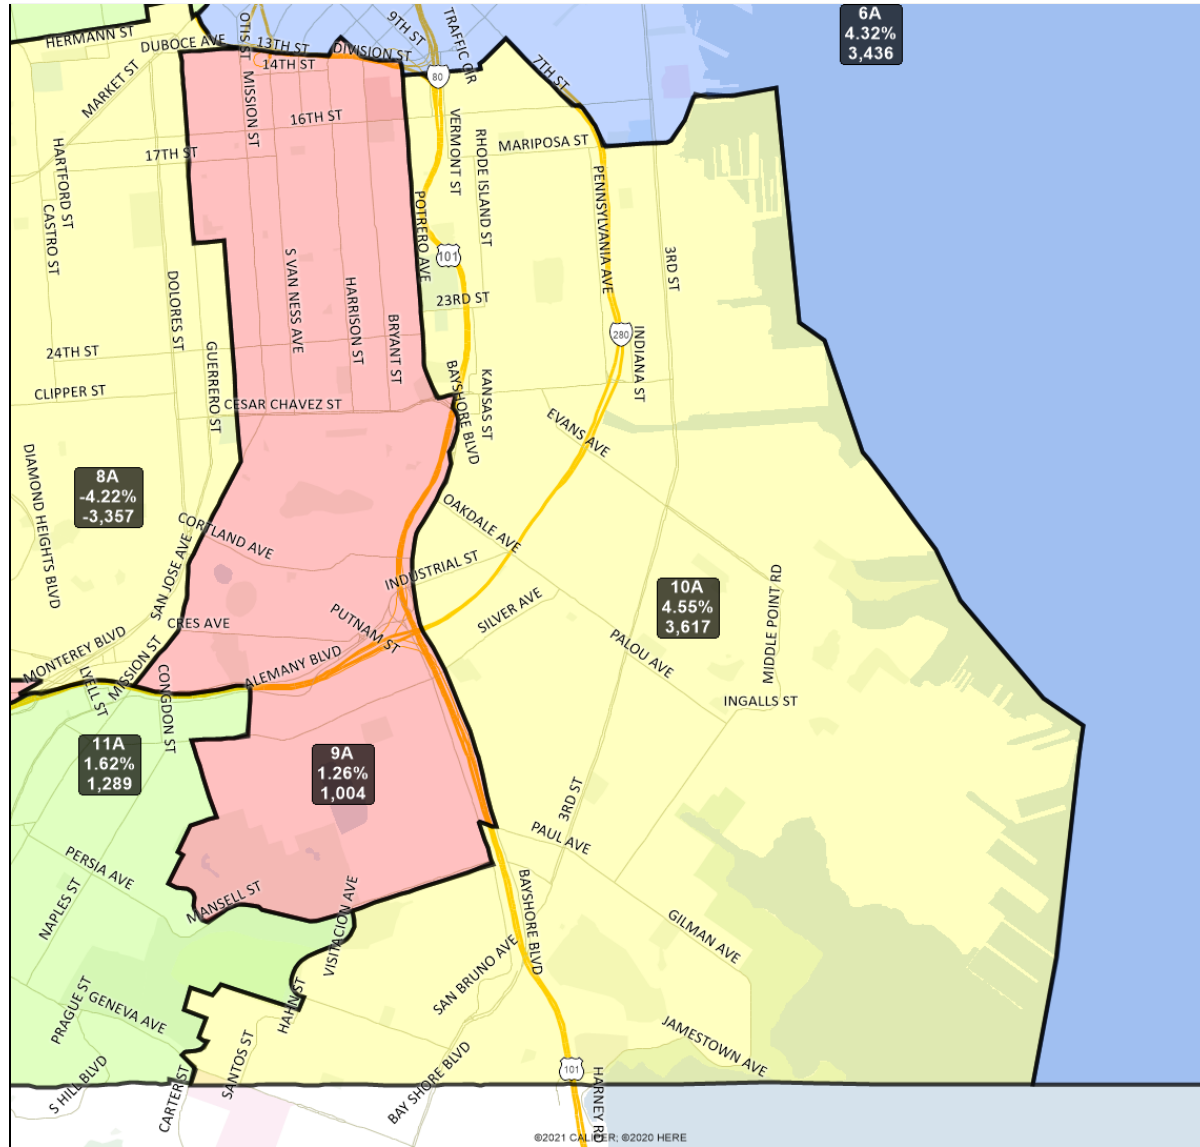

San Francisco Redistricting Task Force Board of Supervisors Redistricting Map 3 A; March 25, 2022

District label shows district name, % deviation, total deviation..

This is a preliminary version of San Francisco's Board of Supervisors districts and is not the final map of the Redistricting Task Force. This is a preliminary version, not a final draft.