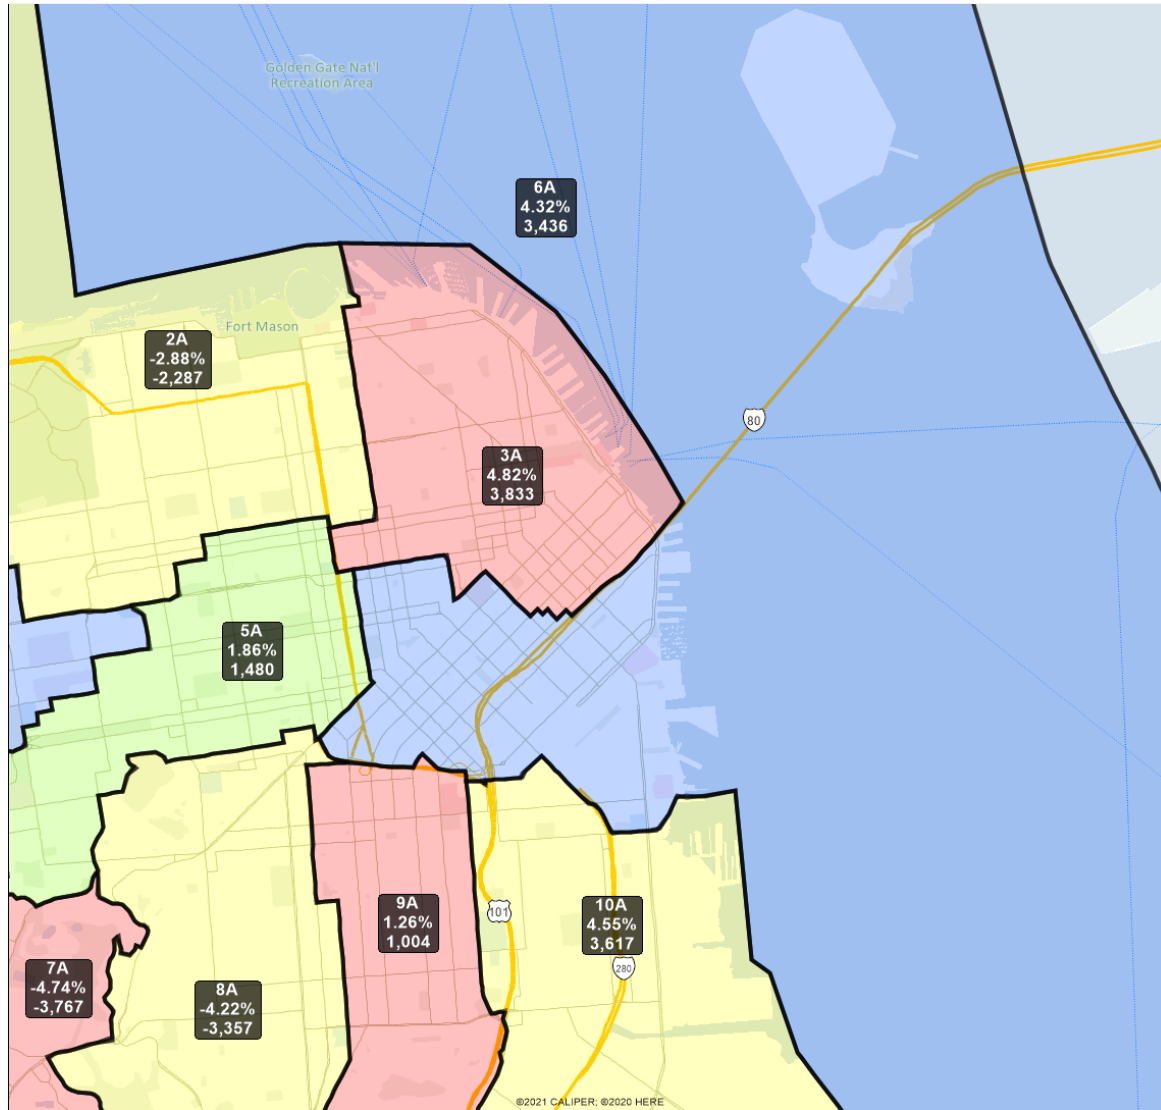

# San Francisco Redistricting Task Force Board of Supervisors Redistricting Map 3 A; March 25, 2022

District label shows district name, % deviation, total deviation..

This is a preliminary version of San Francisco's Board of Supervisors districts and is not the final map of the Redistricting Task Force. **This is a preliminary version, not a final draft.**

# San Francisco Redistricting Task Force Board of Supervisors Redistricting Map 3 A; March 25, 2022

6A detail

District label shows district name, % deviation, total deviation..  
This is a preliminary version of San Francisco's Board of Supervisors districts and is not the final map of the Redistricting Task Force. **This is a preliminary version, not a final draft.**

San Francisco Redistricting Task Force  
Board of Supervisors Redistricting  
Map 3 A; March 25, 2022

District label shows district name, % deviation, total deviation..

This is a preliminary version of San Francisco's Board of Supervisors districts and is not the final map of the Redistricting Task Force. This is a preliminary version, not a final draft.

# San Francisco Redistricting Task Force Board of Supervisors Redistricting Map 3 A; March 25, 2022

District label shows district name, % deviation, total deviation..

This is a preliminary version of San Francisco's Board of Supervisors districts and is not the final map of the Redistricting Task Force. This is a preliminary version, not a final draft.