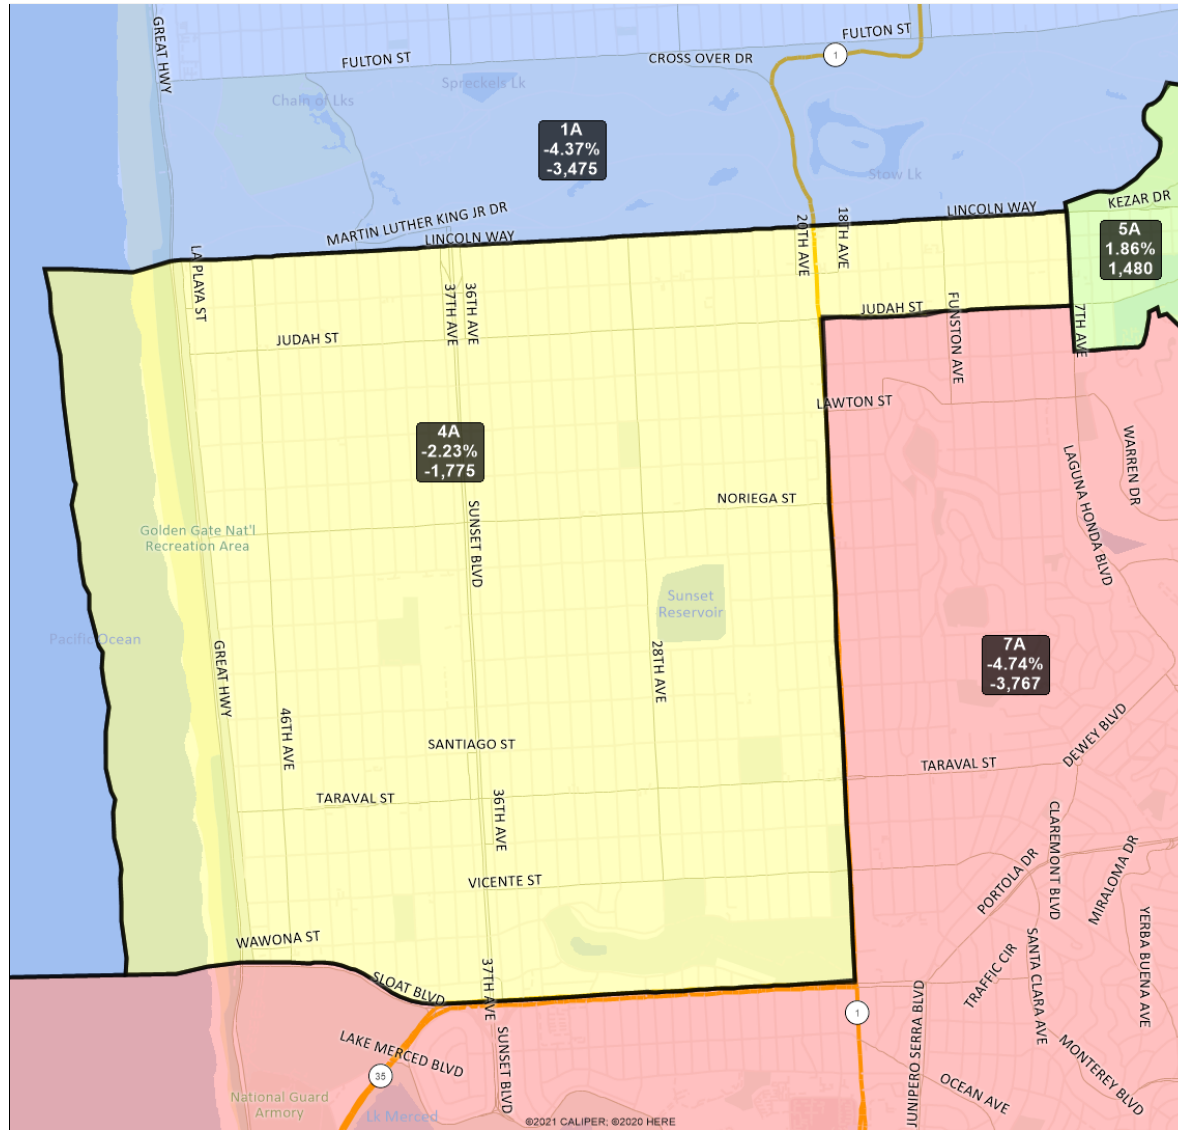

**San Francisco Redistricting Task Force**  
**Board of Supervisors Redistricting**  
*Map 3 A; March 25, 2022*

District label shows district name, % deviation, total deviation..

This is a preliminary version of San Francisco's Board of Supervisors districts and is not the final map of the Redistricting Task Force. This is a preliminary version, not a final draft.

# San Francisco Redistricting Task Force Board of Supervisors Redistricting

Map 3 A; March 25, 2022

District label shows district name, % deviation, total deviation..

This is a preliminary version of San Francisco's Board of Supervisors districts and is not the final map of the Redistricting Task Force. **This is a preliminary version, not a final draft.**

# San Francisco Redistricting Task Force Board of Supervisors Redistricting Map 3 A; March 25, 2022

District label shows district name, % deviation, total deviation..

This is a preliminary version of San Francisco's Board of Supervisors districts and is not the final map of the Redistricting Task Force. This is a preliminary version, not a final draft.