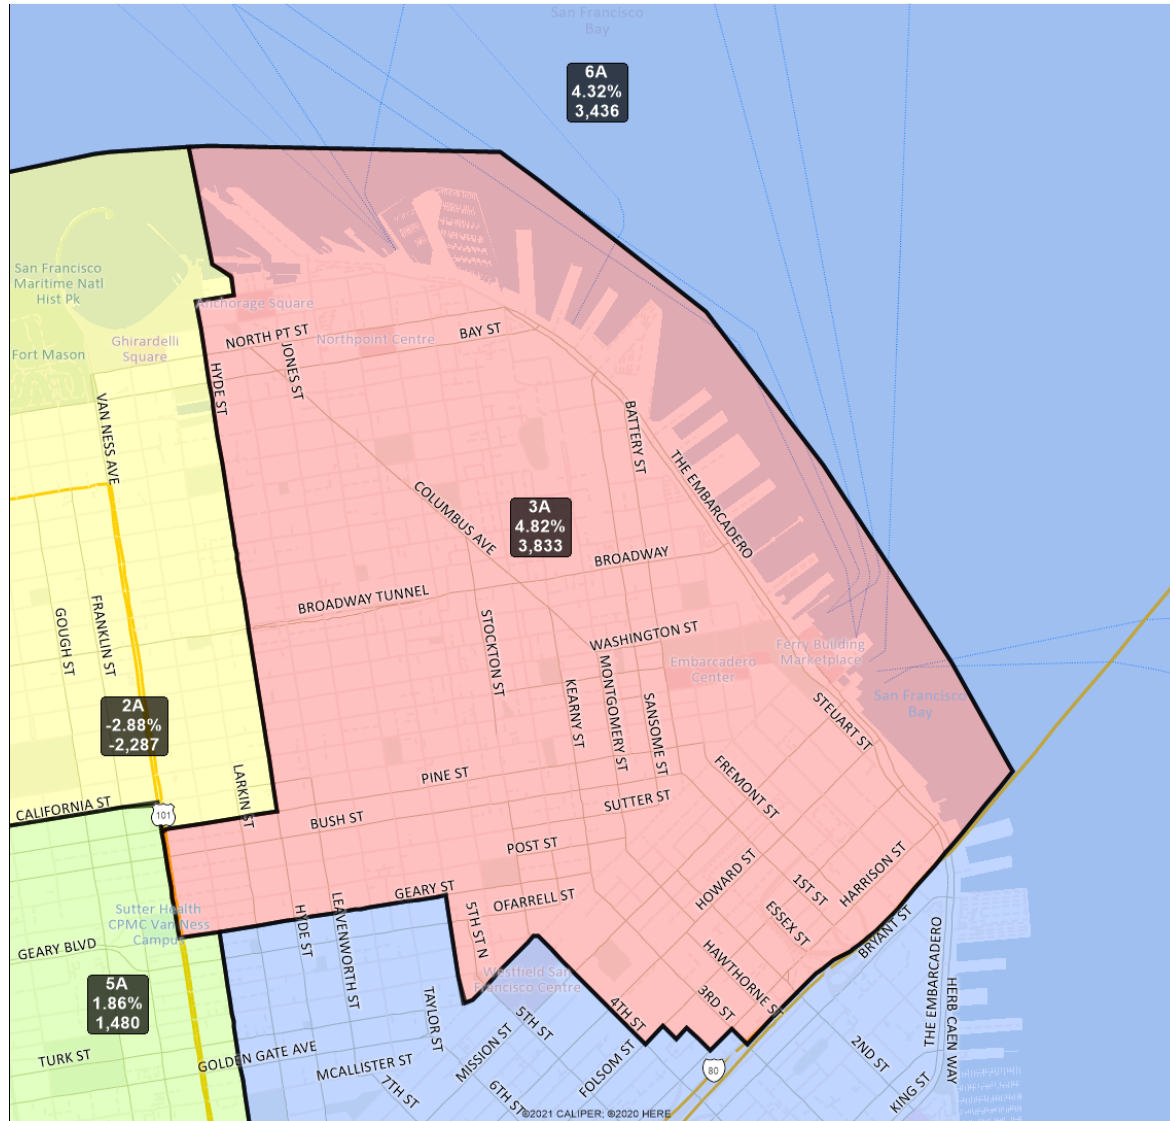

**San Francisco Redistricting Task Force**  
**Board of Supervisors Redistricting**  
*Map 3 A; March 25, 2022*

District label shows district name, % deviation, total deviation..

This is a preliminary version of San Francisco's Board of Supervisors districts and is not the final map of the Redistricting Task Force. This is a preliminary version, not a final draft.

# San Francisco Redistricting Task Force Board of Supervisors Redistricting

Map 3 A; March 25, 2022

District label shows district name, % deviation, total deviation..

This is a preliminary version of San Francisco's Board of Supervisors districts and is not the final map of the Redistricting Task Force. **This is a preliminary version, not a final draft.**

# San Francisco Redistricting Task Force Board of Supervisors Redistricting Map 3 A; March 25, 2022

District label shows district name, % deviation, total deviation..

This is a preliminary version of San Francisco's Board of Supervisors districts and is not the final map of the Redistricting Task Force. This is a preliminary version, not a final draft.