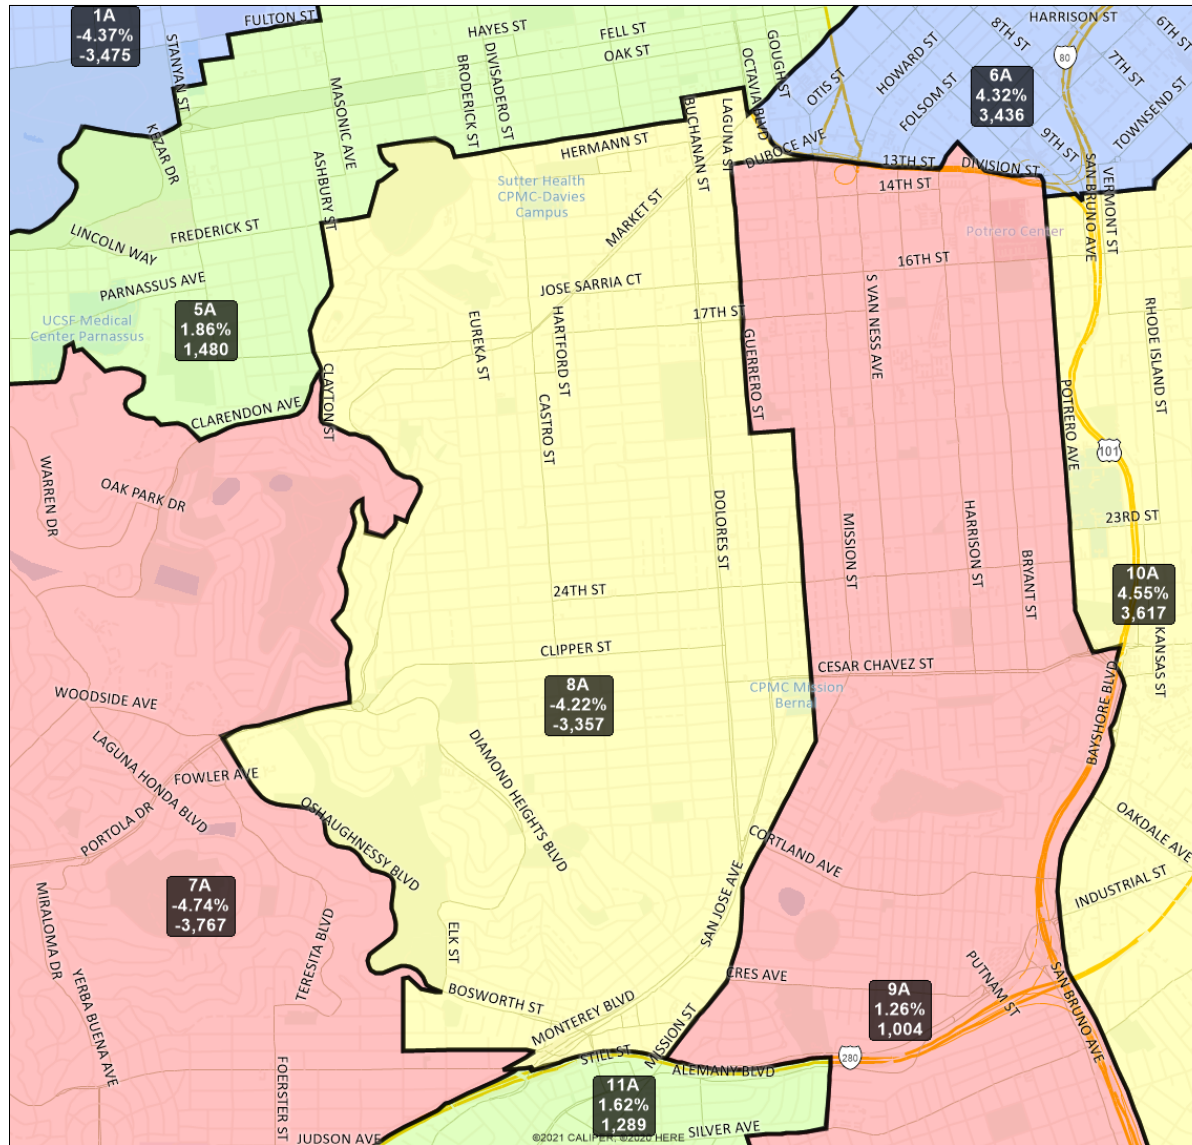

# San Francisco Redistricting Task Force Board of Supervisors Redistricting Map 3 A; March 25, 2022

6A detail

District label shows district name, % deviation, total deviation..  
This is a preliminary version of San Francisco's Board of Supervisors districts and is not the final map of the Redistricting Task Force. **This is a preliminary version, not a final draft.**

San Francisco Redistricting Task Force  
Board of Supervisors Redistricting  
Map 3 A; March 25, 2022

District label shows district name, % deviation, total deviation..

This is a preliminary version of San Francisco's Board of Supervisors districts and is not the final map of the Redistricting Task Force. This is a preliminary version, not a final draft.

# San Francisco Redistricting Task Force Board of Supervisors Redistricting Map 3 A; March 25, 2022

District label shows district name, % deviation, total deviation..

This is a preliminary version of San Francisco's Board of Supervisors districts and is not the final map of the Redistricting Task Force. This is a preliminary version, not a final draft.

# San Francisco Redistricting Task Force Board of Supervisors Redistricting Map 3A; March 25, 2022

District label shows district name, % deviation, total deviation..

This is a preliminary version of San Francisco's Board of Supervisors districts and is not the final map of the Redistricting Task Force. This is a preliminary version, not a final draft.