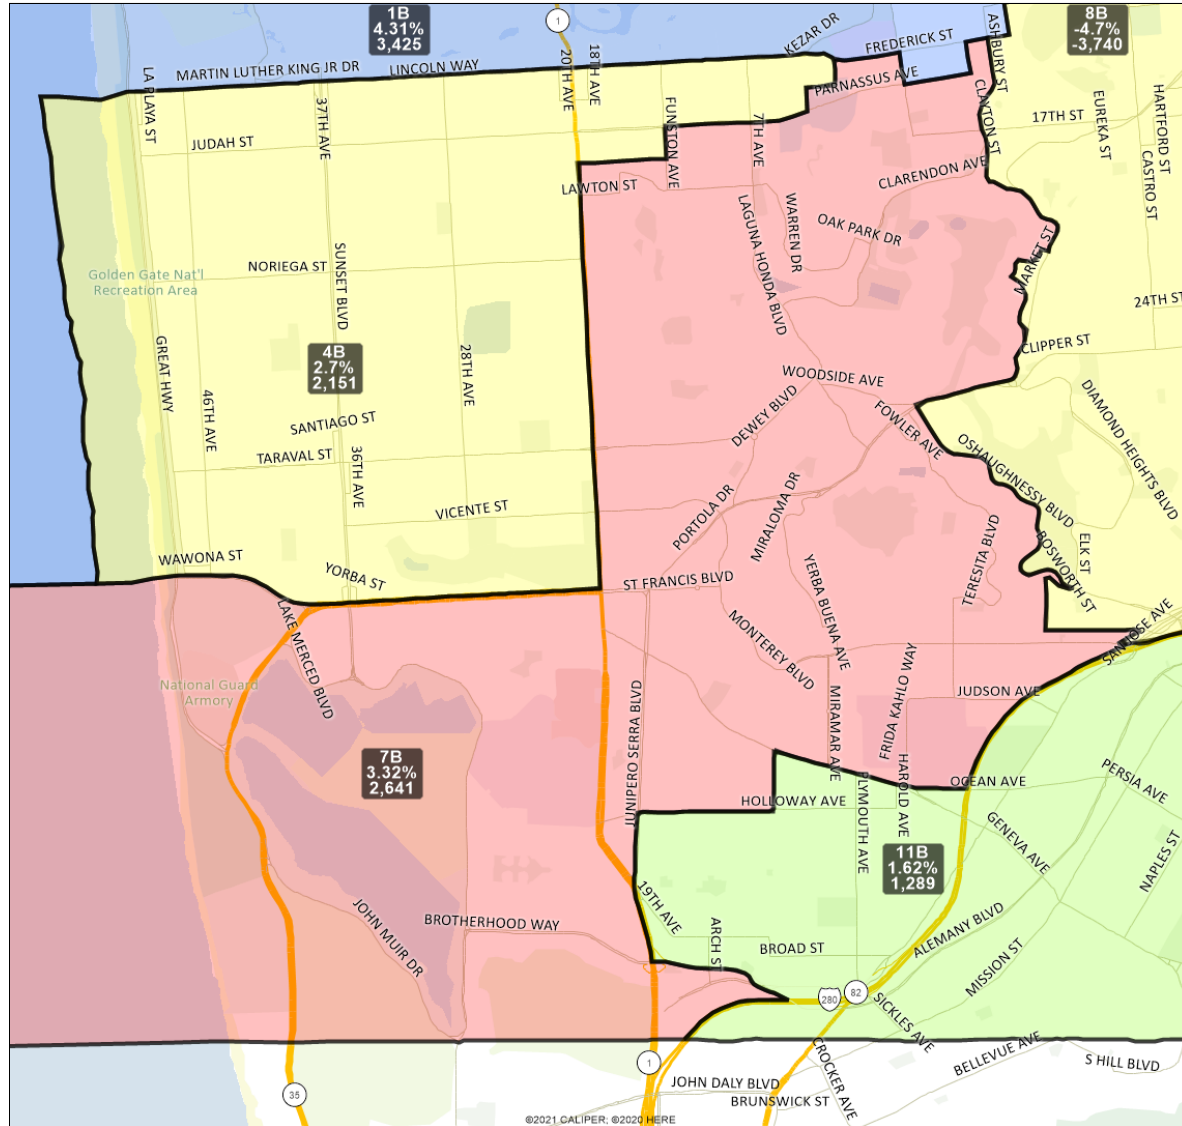

San Francisco Redistricting Task Force Board of Supervisors Redistricting Map 3 B; March 25, 2022

District label shows district name, % deviation, total deviation..

This is a preliminary version of San Francisco's Board of Supervisors districts and is not the final map of the Redistricting Task Force. **This is a preliminary version, not a final draft.**