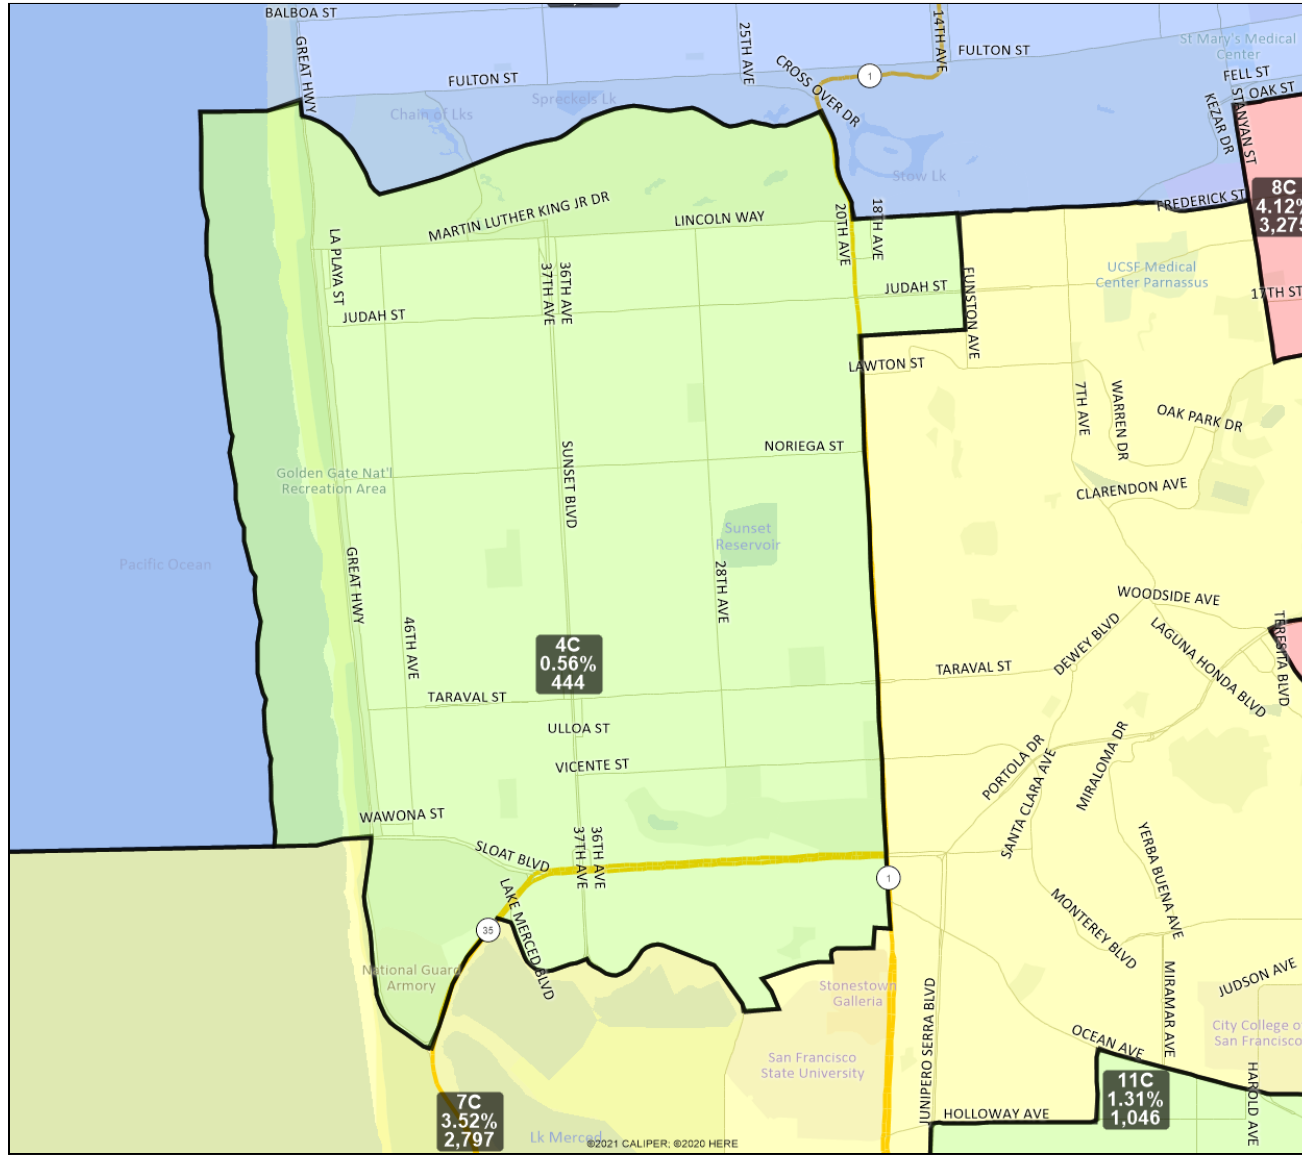

San Francisco Redistricting Task Force Board of Supervisors Redistricting Map 4 C; March 30, 2022

District label shows district name, % deviation, total deviation.

This is a preliminary version of San Francisco's Board of Supervisors districts and is not the final map of the Redistricting Task Force. This is a preliminary version, not a final draft.