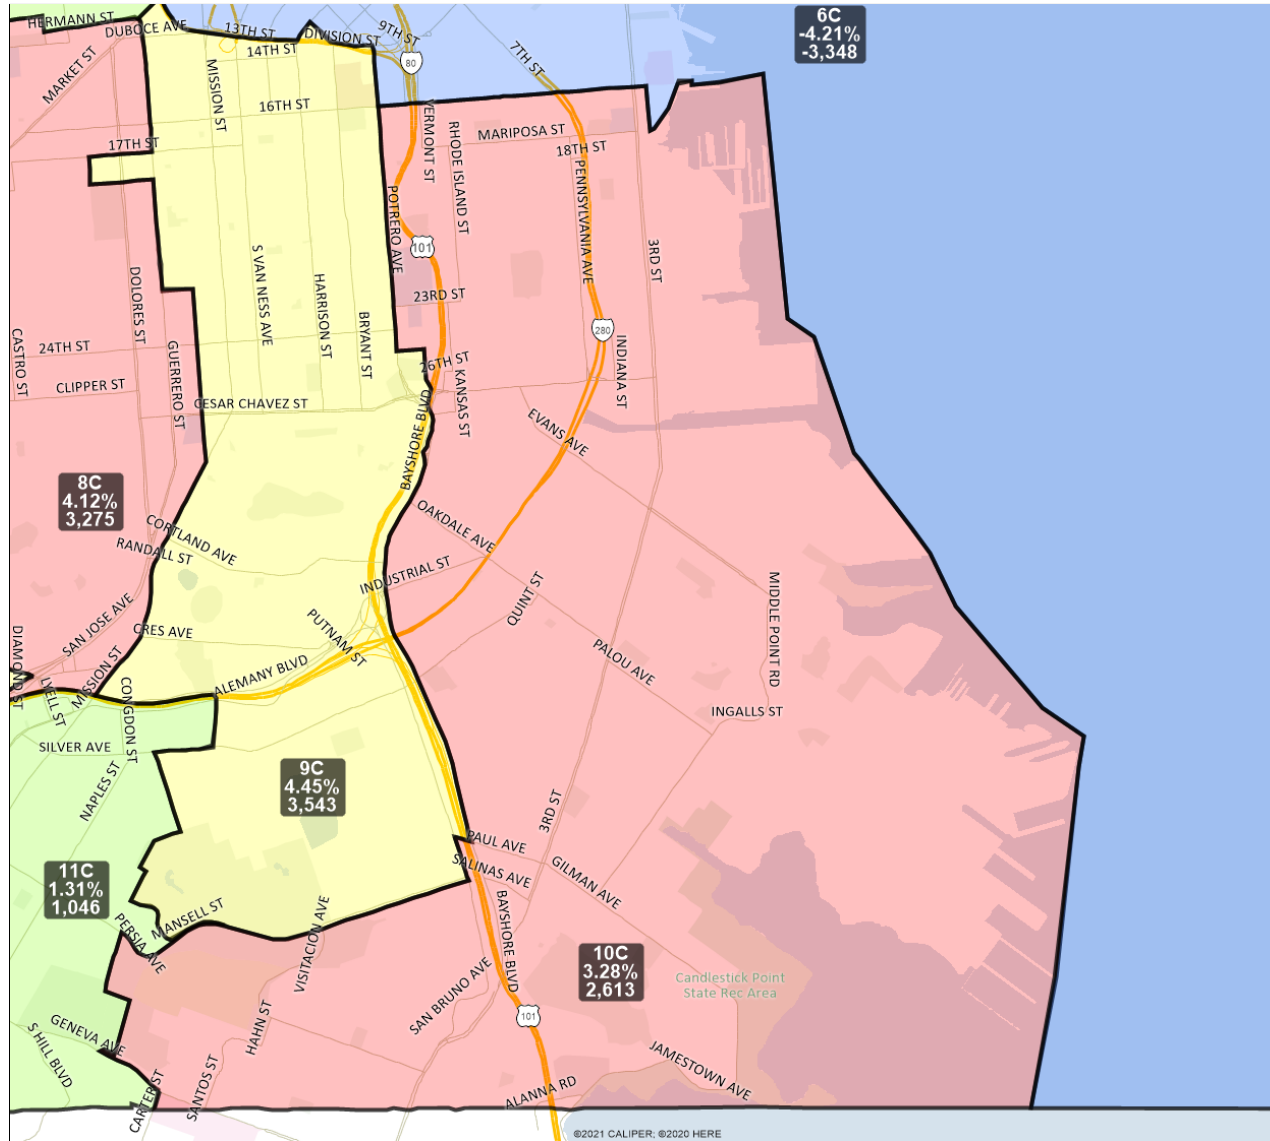

San Francisco Redistricting Task Force Board of Supervisors Redistricting Map 4 C; March 30, 2022

District label shows district name, % deviation, total deviation.

This is a preliminary version of San Francisco's Board of Supervisors districts and is not the final map of the Redistricting Task Force. This is a preliminary version, not a final draft.