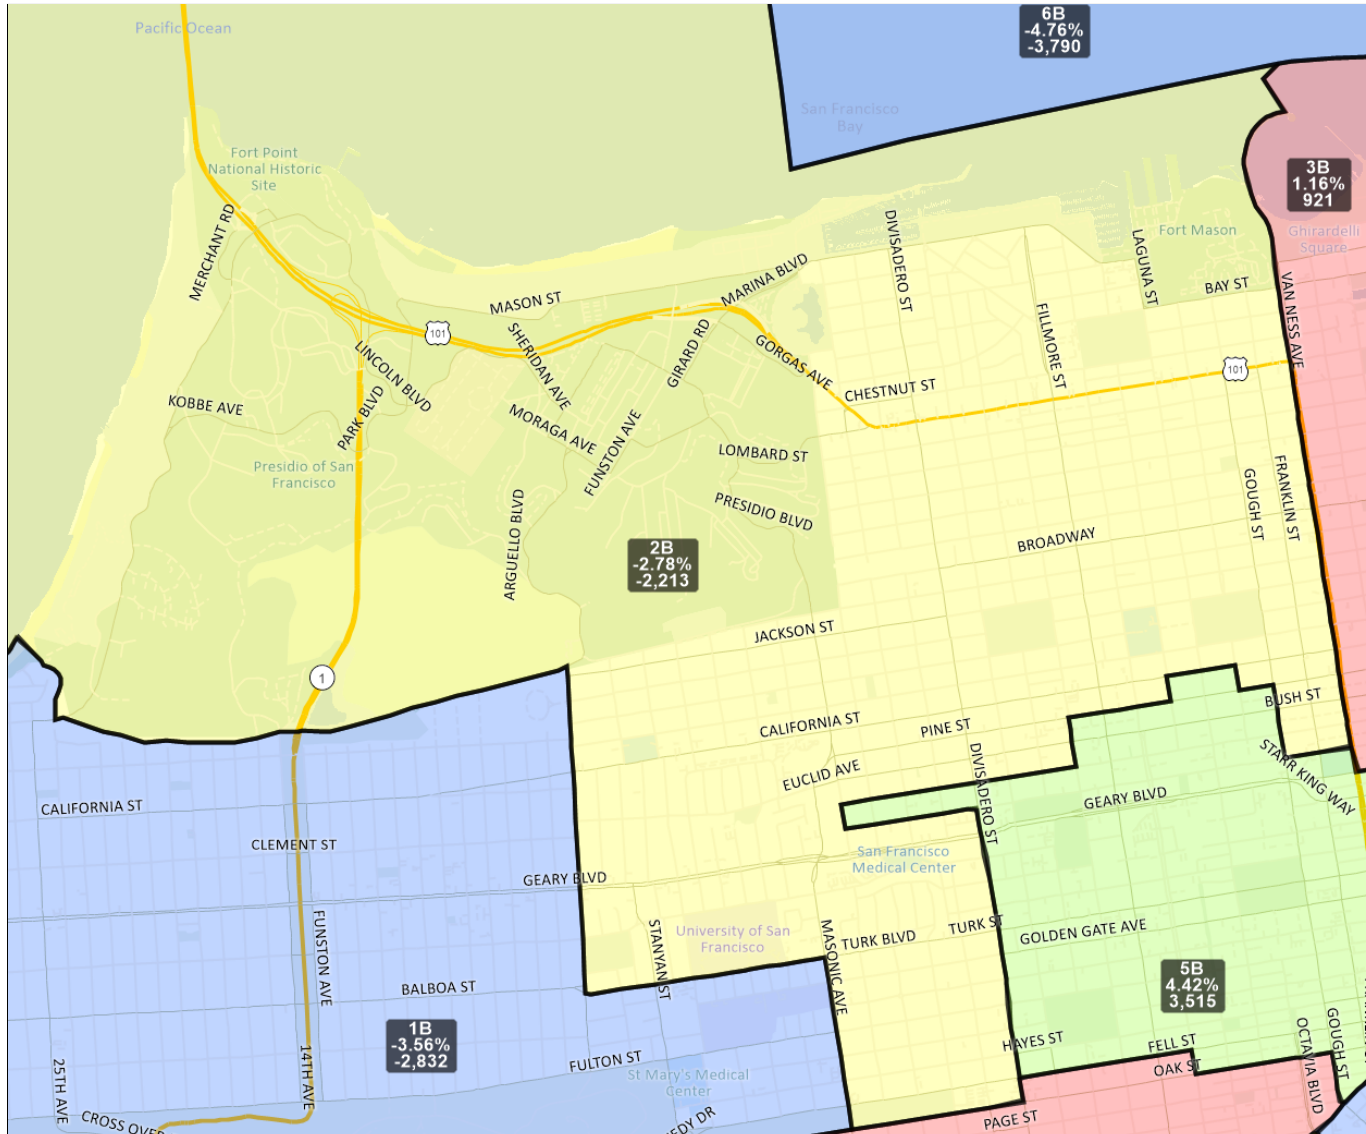

Map 4 D keeps the Tenderloin and SOMA west of 2nd Street and north of I-80 whole in district 6D while maintaining the publicly-submitted definition of Chinatown district 3D. Dogpatch is included in district 10D, the district 10D boundary is moved to 16th Street, and the Financial District is whole in district 3D. A number of changes are reflected in some of the other districts to balance population to accommodate these shifts.

San Francisco Redistricting Task Force  
Board of Supervisors Redistricting  
Map 4 B; March 30, 2022

District label shows district name, % deviation, total deviation.

This is a preliminary version of San Francisco's Board of Supervisors districts and is not the final map of the Redistricting Task Force. This is a preliminary version, not a final draft.

# San Francisco Redistricting Task Force Board of Supervisors Redistricting

Map 4 B; March 30, 2022

District label shows district name, % deviation, total deviation.

This is a preliminary version of San Francisco's Board of Supervisors districts and is not the final map of the Redistricting Task Force. **This is a preliminary version, not a final draft.**

# San Francisco Redistricting Task Force Board of Supervisors Redistricting Map 4 B; March 30, 2022

District label shows district name, % deviation, total deviation.

This is a preliminary version of San Francisco's Board of Supervisors districts and is not the final map of the Redistricting Task Force. This is a preliminary version, not a final draft.