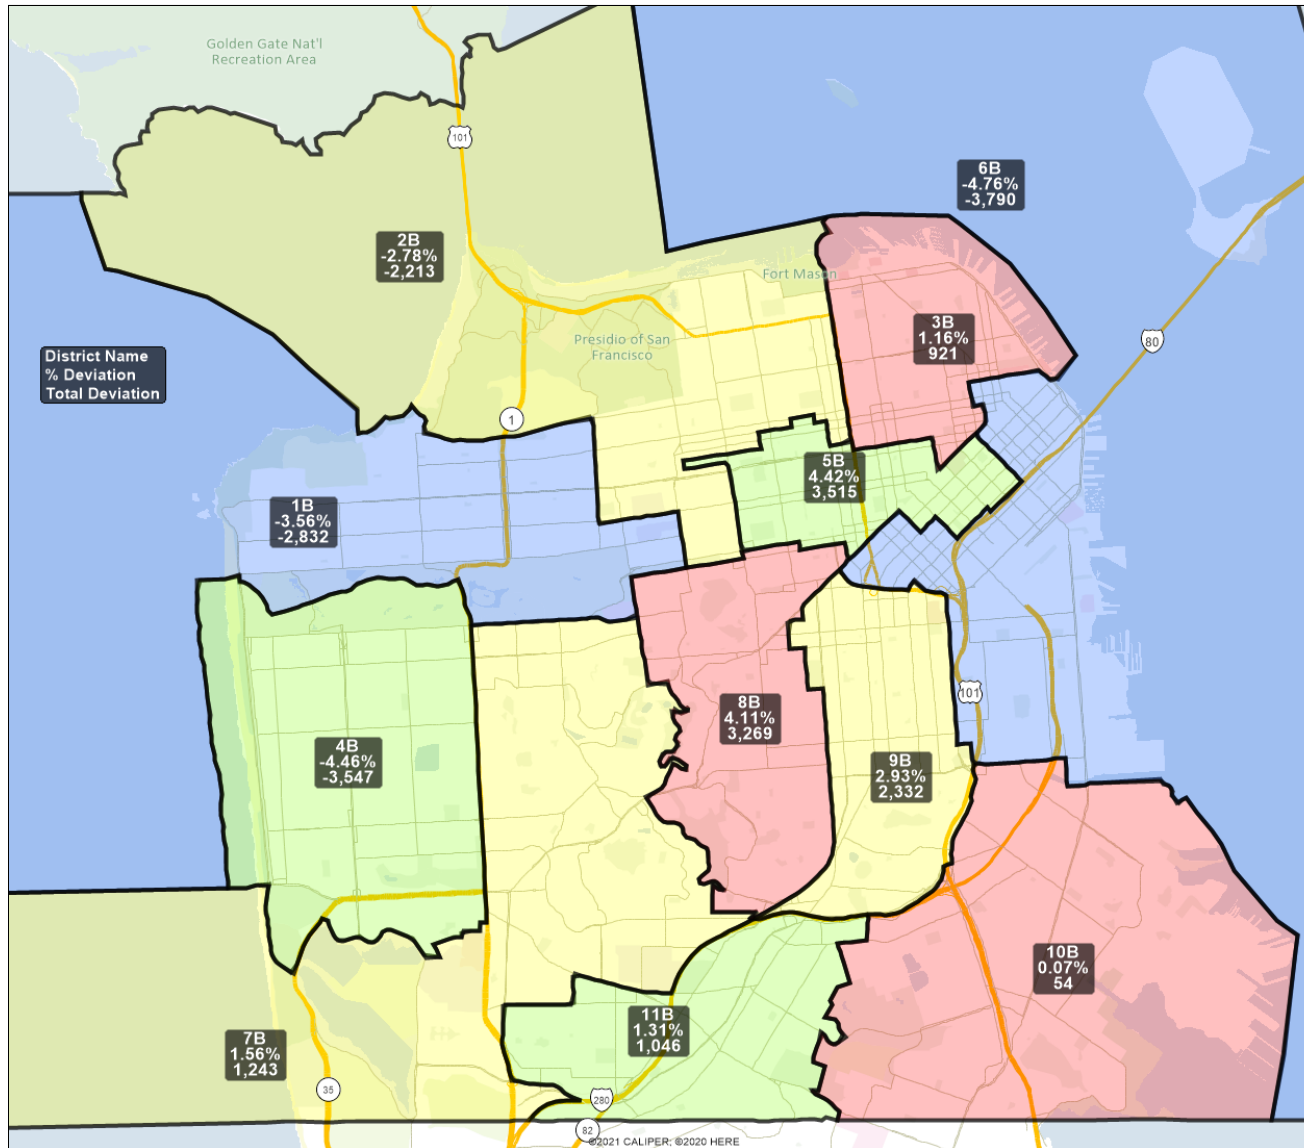

San Francisco Redistricting Task Force
Board of Supervisors Redistricting
Map 4 B; March 30, 2022

District label shows district name, % deviation, total deviation.

This is a preliminary version of San Francisco's Board of Supervisors districts and is not the final map of the Redistricting Task Force. This is a preliminary version, not a final draft.