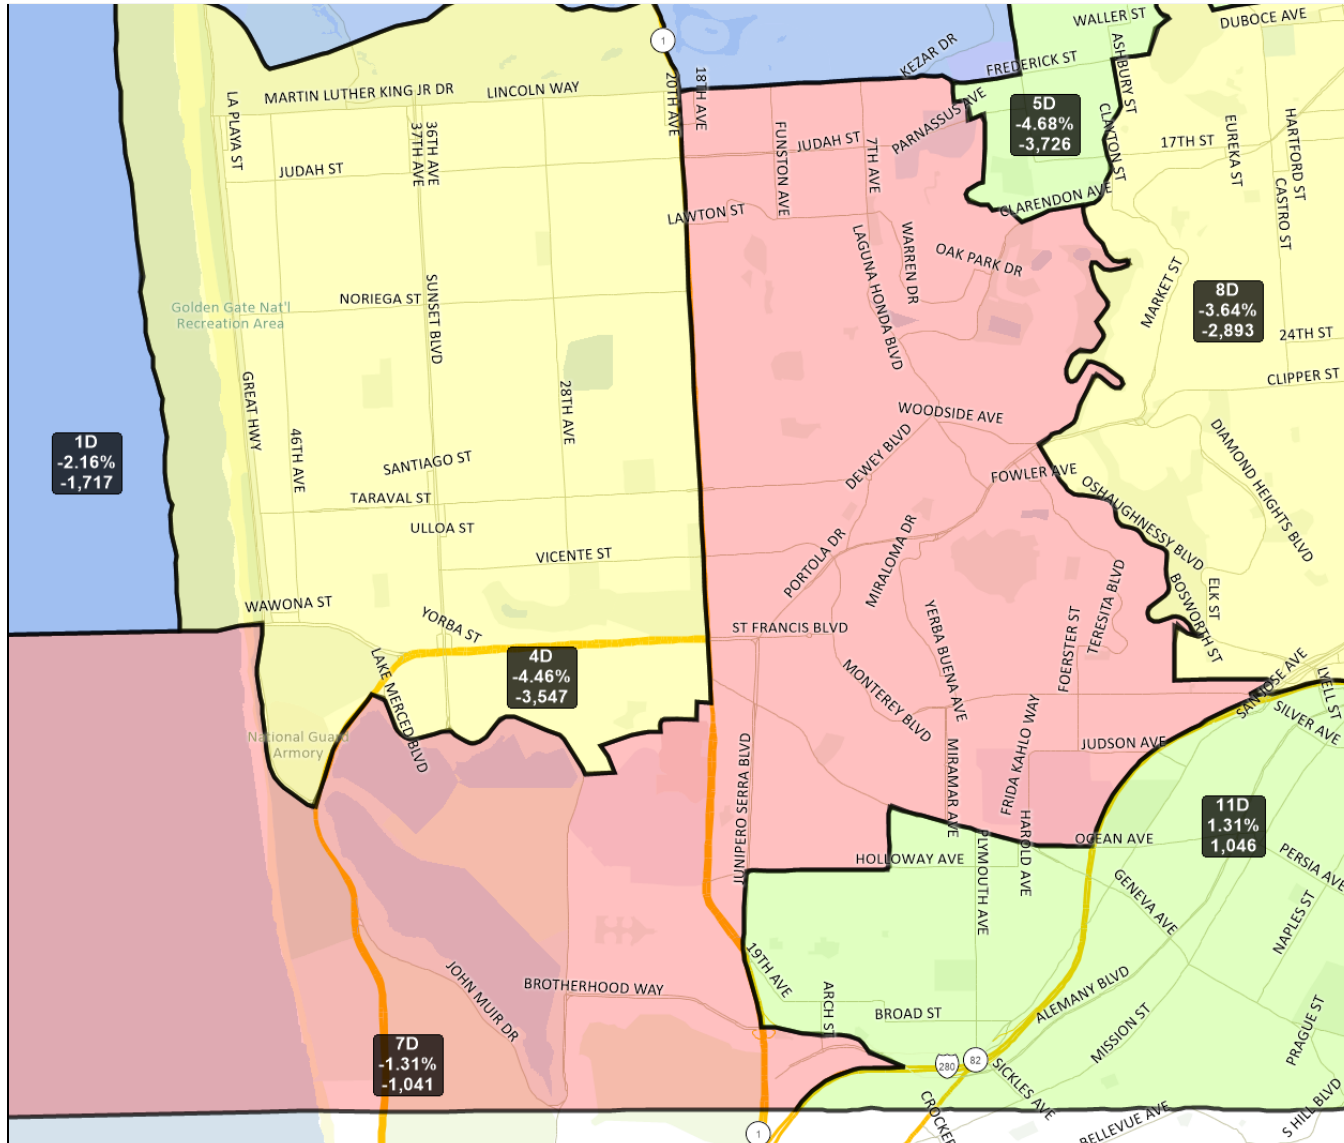

San Francisco Redistricting Task Force
Board of Supervisors Redistricting
Map 4 D; March 30, 2022

District label shows district name, % deviation, total deviation.

This is a preliminary version of San Francisco's Board of Supervisors districts and is not the final map of the Redistricting Task Force. This is a preliminary version, not a final draft.