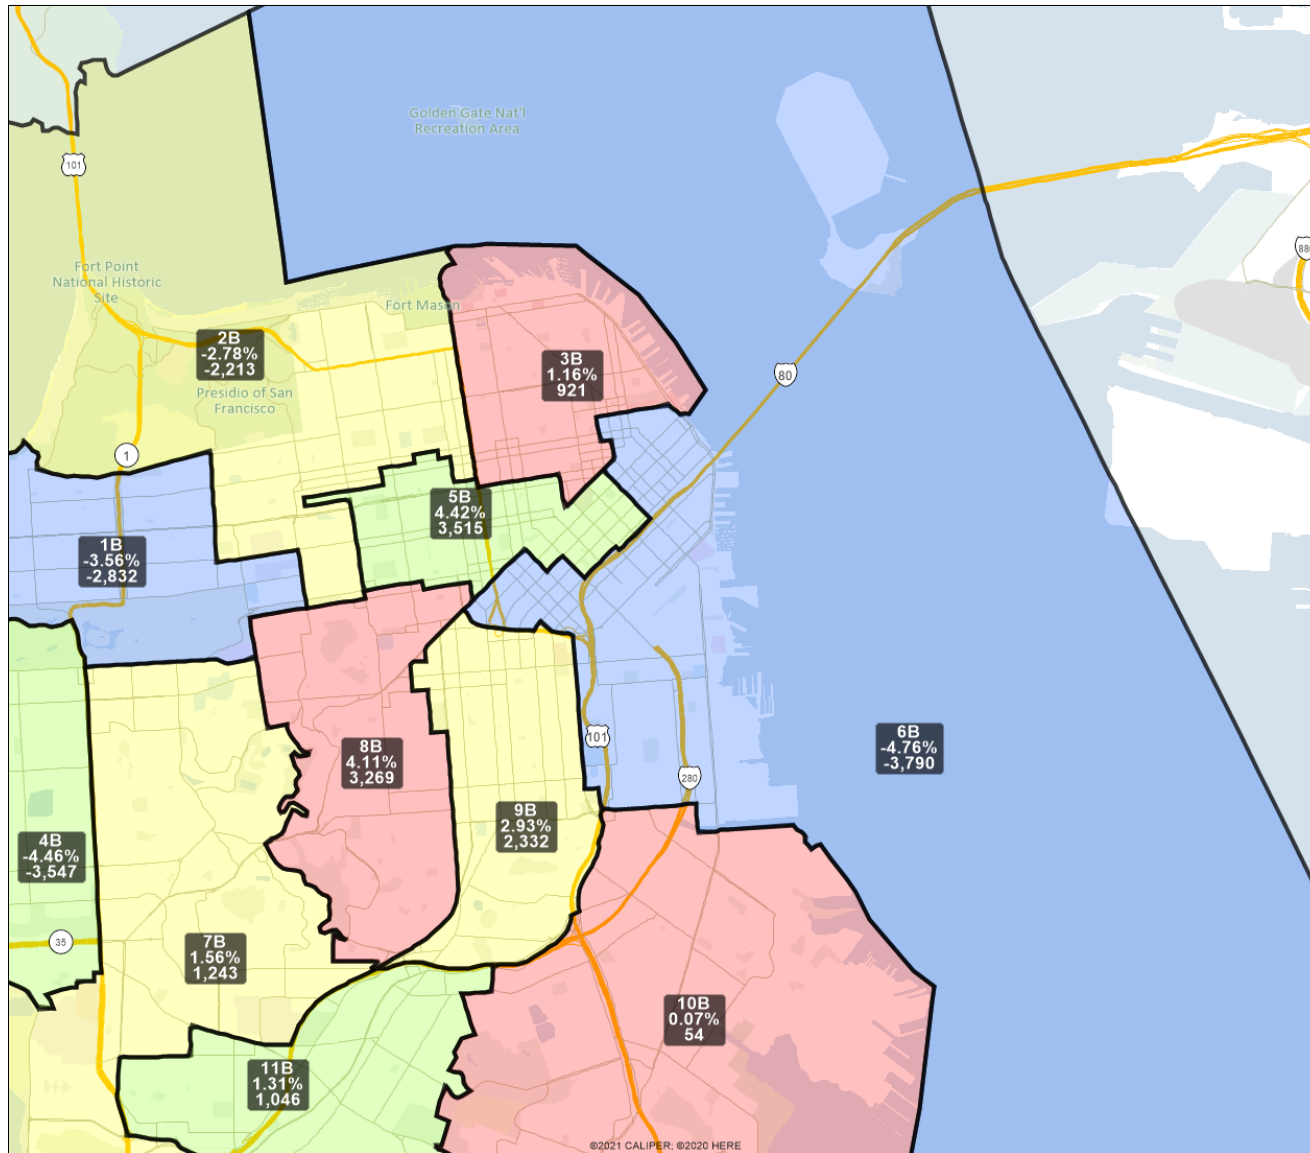

San Francisco Redistricting Task Force
Board of Supervisors Redistricting
Map 4 B; March 30, 2022

District label shows district name, % deviation, total deviation.

This is a preliminary version of San Francisco's Board of Supervisors districts and is not the final map of the Redistricting Task Force. This is a preliminary version, not a final draft.