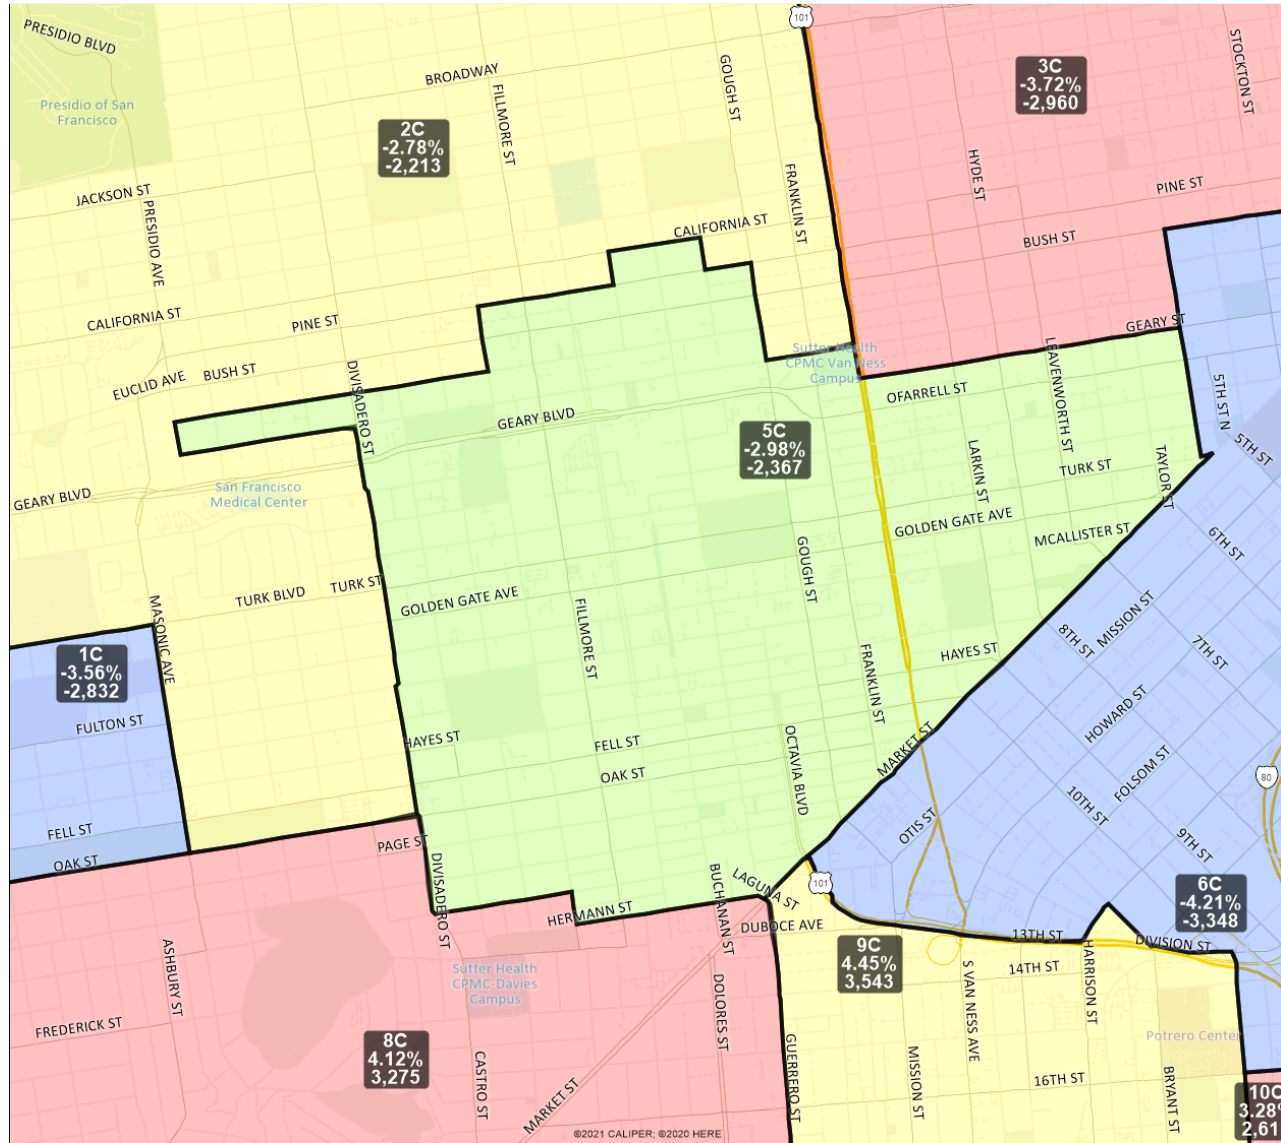

San Francisco Redistricting Task Force Board of Supervisors Redistricting Map 4 C; March 30, 2022

District label shows district name, % deviation, total deviation.

This is a preliminary version of San Francisco's Board of Supervisors districts and is not the final map of the Redistricting Task Force. **This is a preliminary version, not a final draft.**