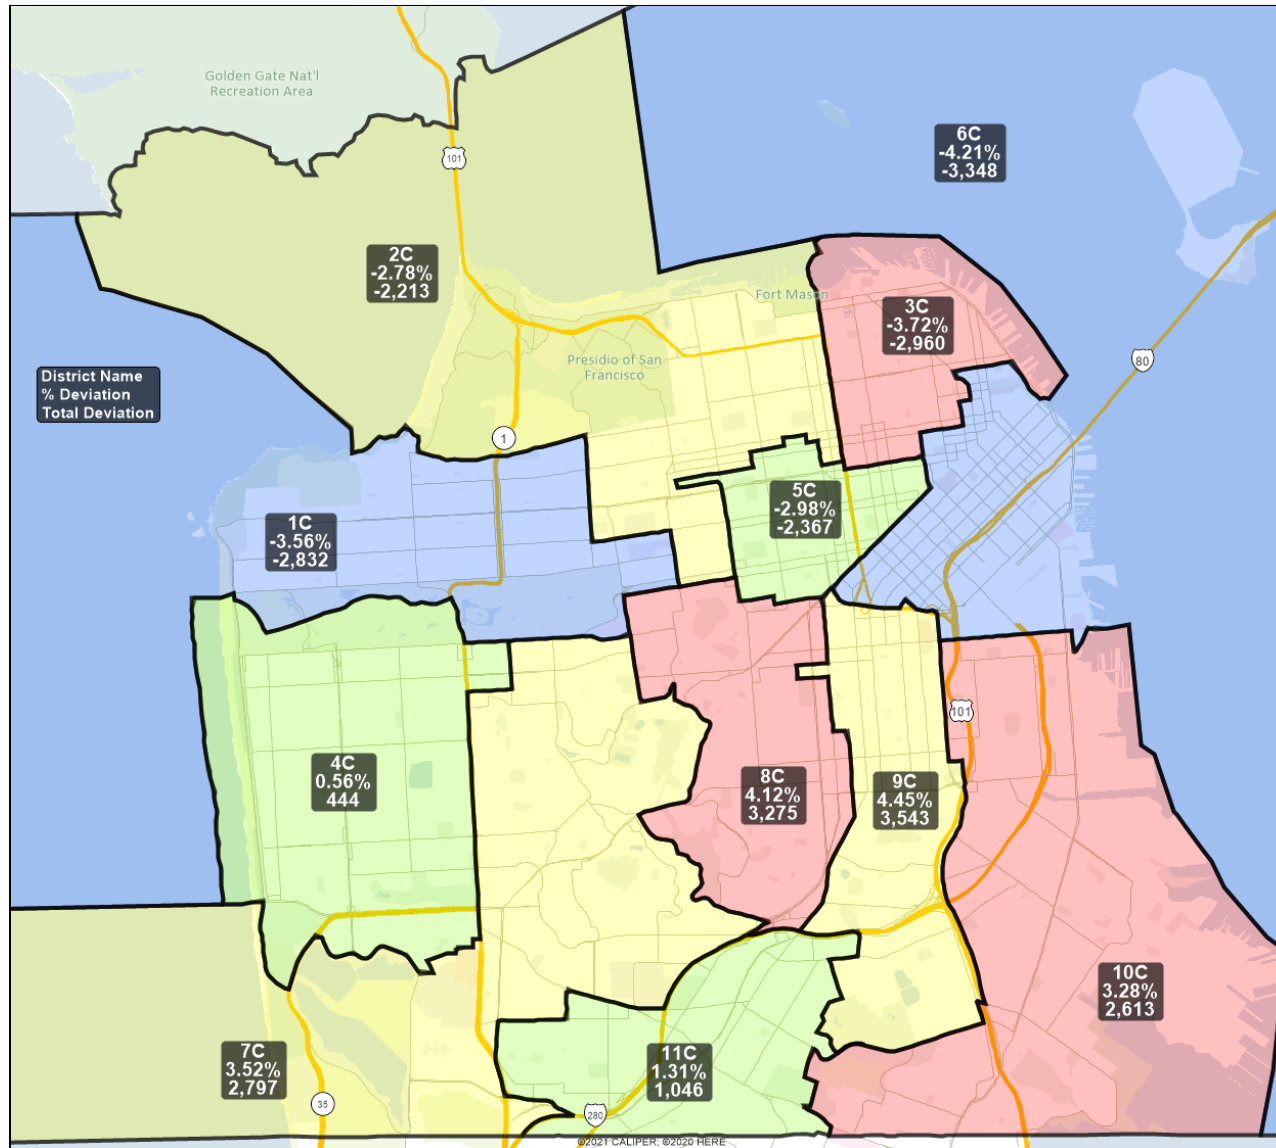

# San Francisco Redistricting Task Force Board of Supervisors Redistricting Map 4 B; March 30, 2022

District label shows district name, % deviation, total deviation.

This is a preliminary version of San Francisco's Board of Supervisors districts and is not the final map of the Redistricting Task Force. This is a preliminary version, not a final draft.

**San Francisco Redistricting Task Force**  
**Board of Supervisors Redistricting**  
*Map 4 B; March 30, 2022*

District label shows district name, % deviation, total deviation.

This is a preliminary version of San Francisco's Board of Supervisors districts and is not the final map of the Redistricting Task Force. **This is a preliminary version, not a final draft.**

San Francisco Redistricting Task Force  
Board of Supervisors Redistricting  
Map 4 B; March 30, 2022

District label shows district name, % deviation, total deviation.

This is a preliminary version of San Francisco's Board of Supervisors districts and is not the final map of the Redistricting Task Force. This is a preliminary version, not a final draft.

## Board of Supervisors Redistricting

Map 4 C; March 30, 2022

District label shows district name, % deviation, total deviation.

This is a preliminary version of San Francisco's Board of Supervisors districts and is not the final map of the Redistricting Task Force. This is a preliminary version, not a final draft.