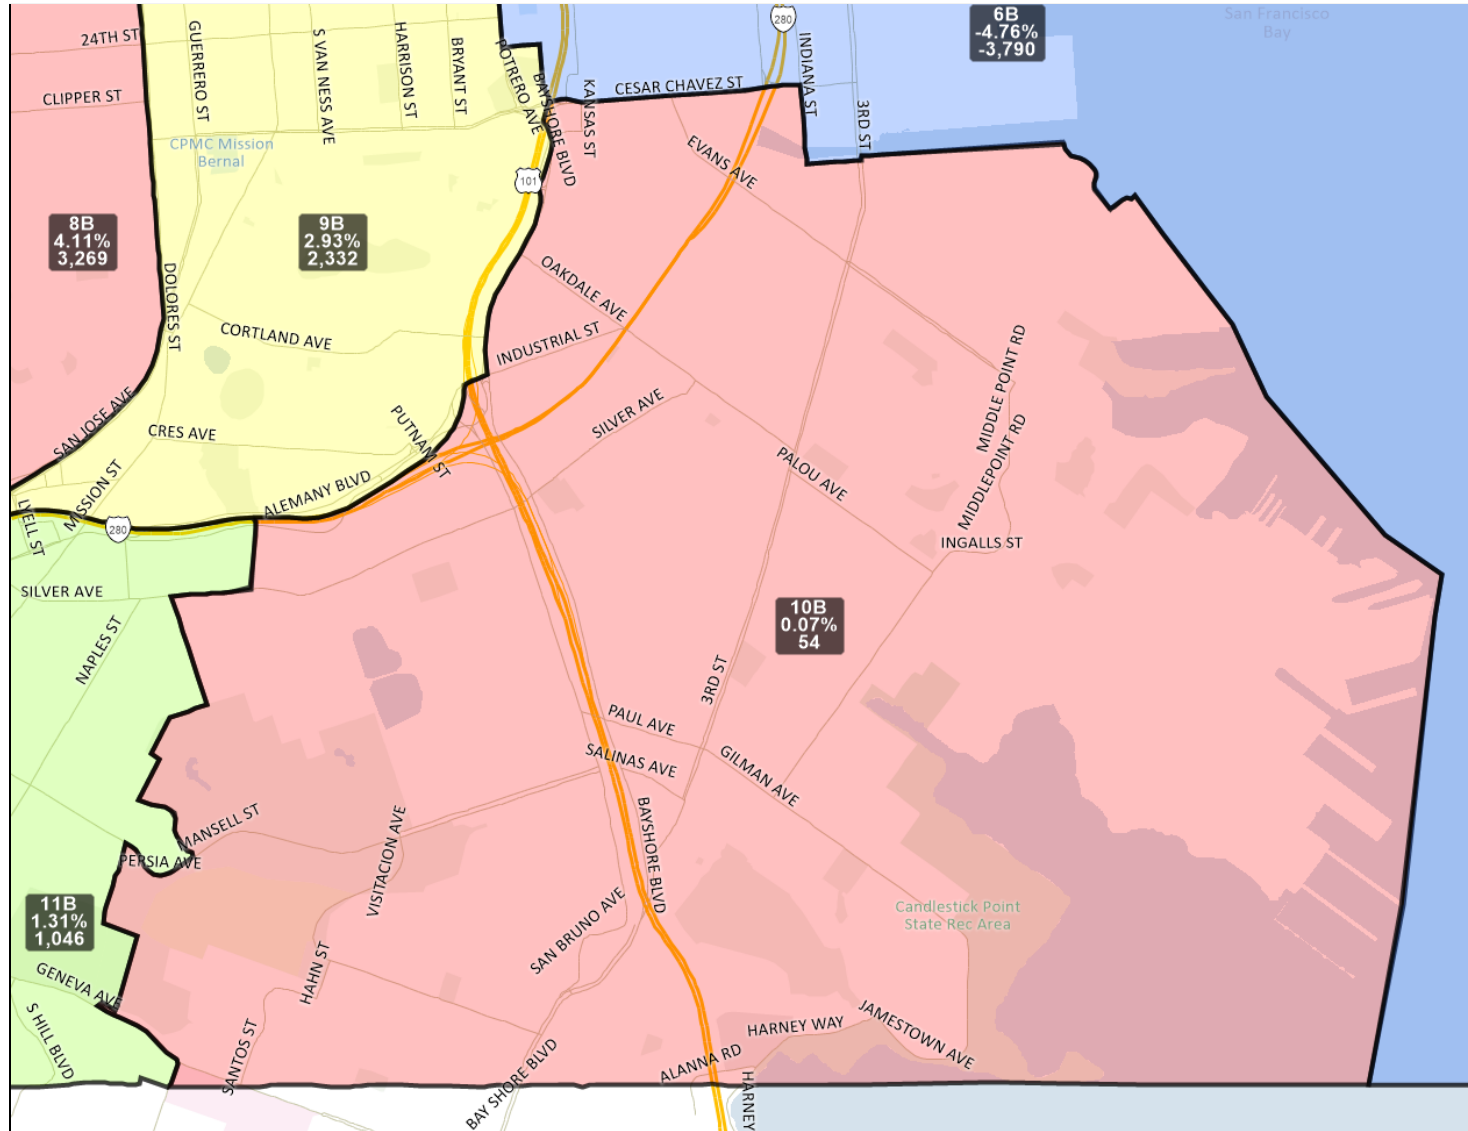

San Francisco Redistricting Task Force
Board of Supervisors Redistricting
Map 4 B; March 30, 2022

District label shows district name, % deviation, total deviation.

This is a preliminary version of San Francisco's Board of Supervisors districts and is not the final map of the Redistricting Task Force. **This is a preliminary version, not a final draft.**