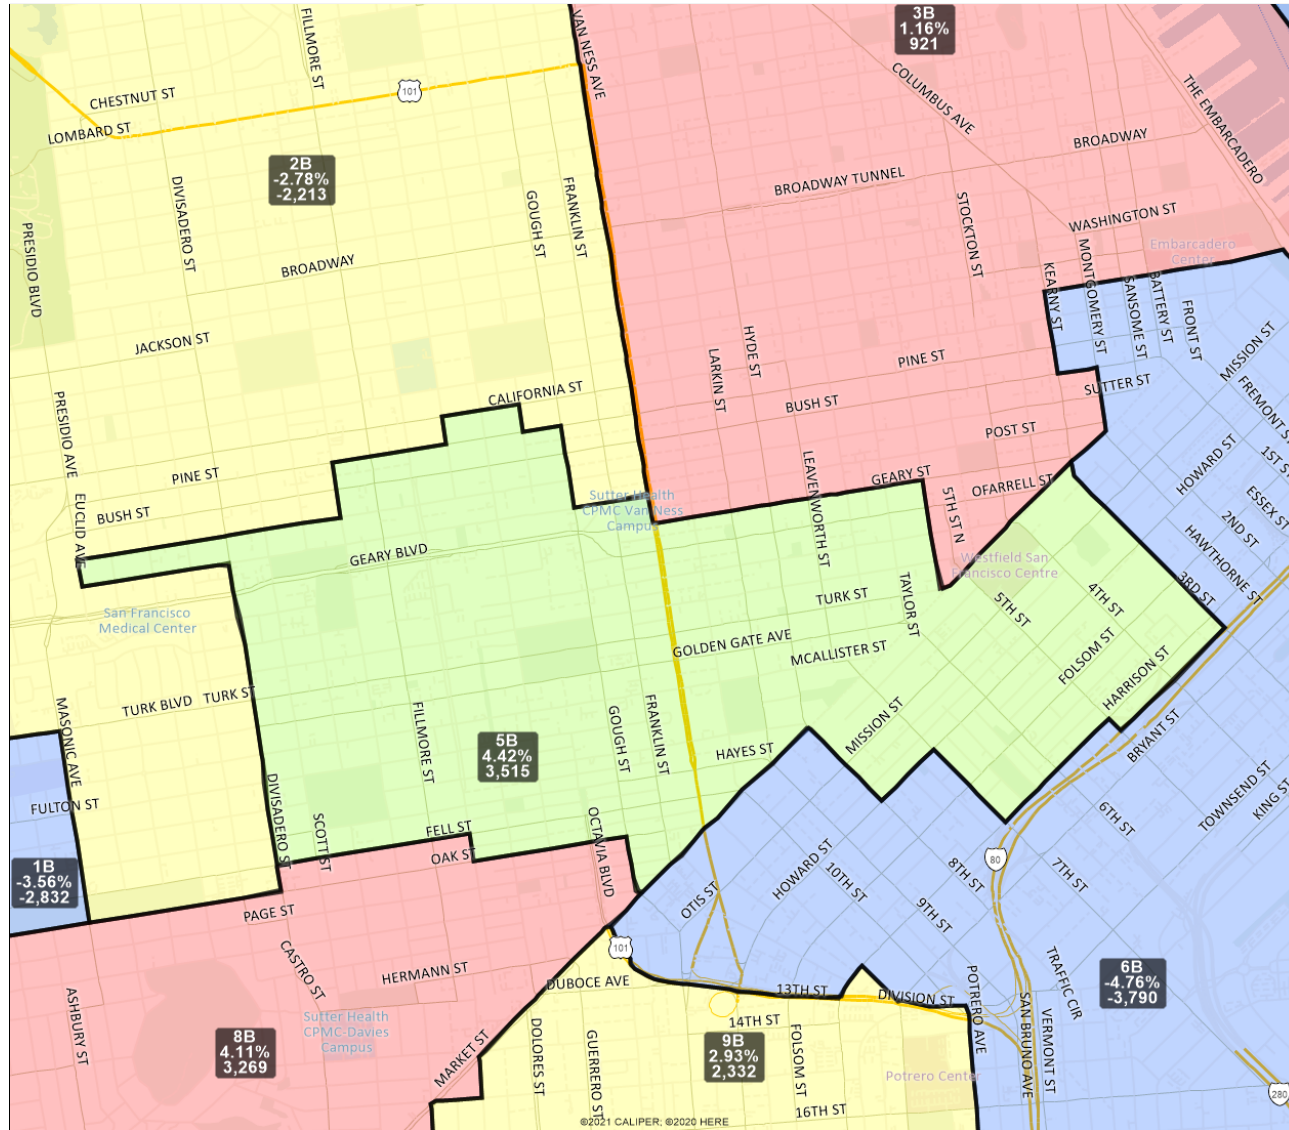

# San Francisco Redistricting Task Force Board of Supervisors Redistricting

Map 4 B; March 30, 2022

District label shows district name, % deviation, total deviation.

This is a preliminary version of San Francisco's Board of Supervisors districts and is not the final map of the Redistricting Task Force. **This is a preliminary version, not a final draft.**

# San Francisco Redistricting Task Force Board of Supervisors Redistricting Map 4 B; March 30, 2022

District label shows district name, % deviation, total deviation.

This is a preliminary version of San Francisco's Board of Supervisors districts and is not the final map of the Redistricting Task Force. This is a preliminary version, not a final draft.

San Francisco Redistricting Task Force  
Board of Supervisors Redistricting  
Map 4 B; March 30, 2022

District label shows district name, % deviation, total deviation.

This is a preliminary version of San Francisco's Board of Supervisors districts and is not the final map of the Redistricting Task Force. This is a preliminary version, not a final draft.