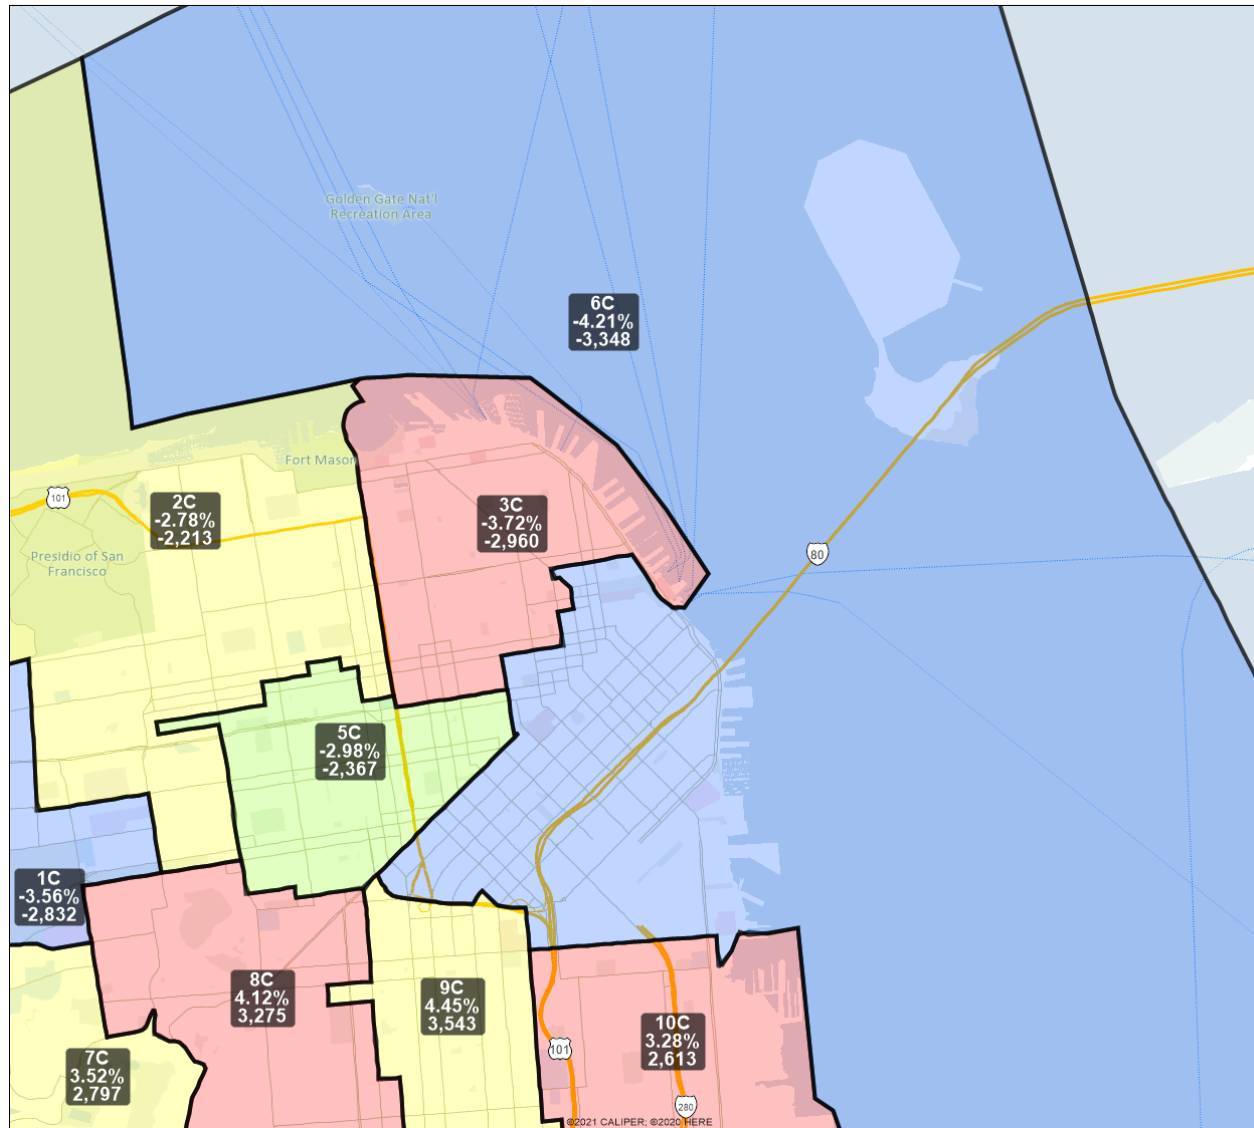

San Francisco Redistricting Task Force
Board of Supervisors Redistricting
Map 4 C; March 30, 2022

District label shows district name, % deviation, total deviation.

This is a preliminary version of San Francisco's Board of Supervisors districts and is not the final map of the Redistricting Task Force. This is a preliminary version, not a final draft.