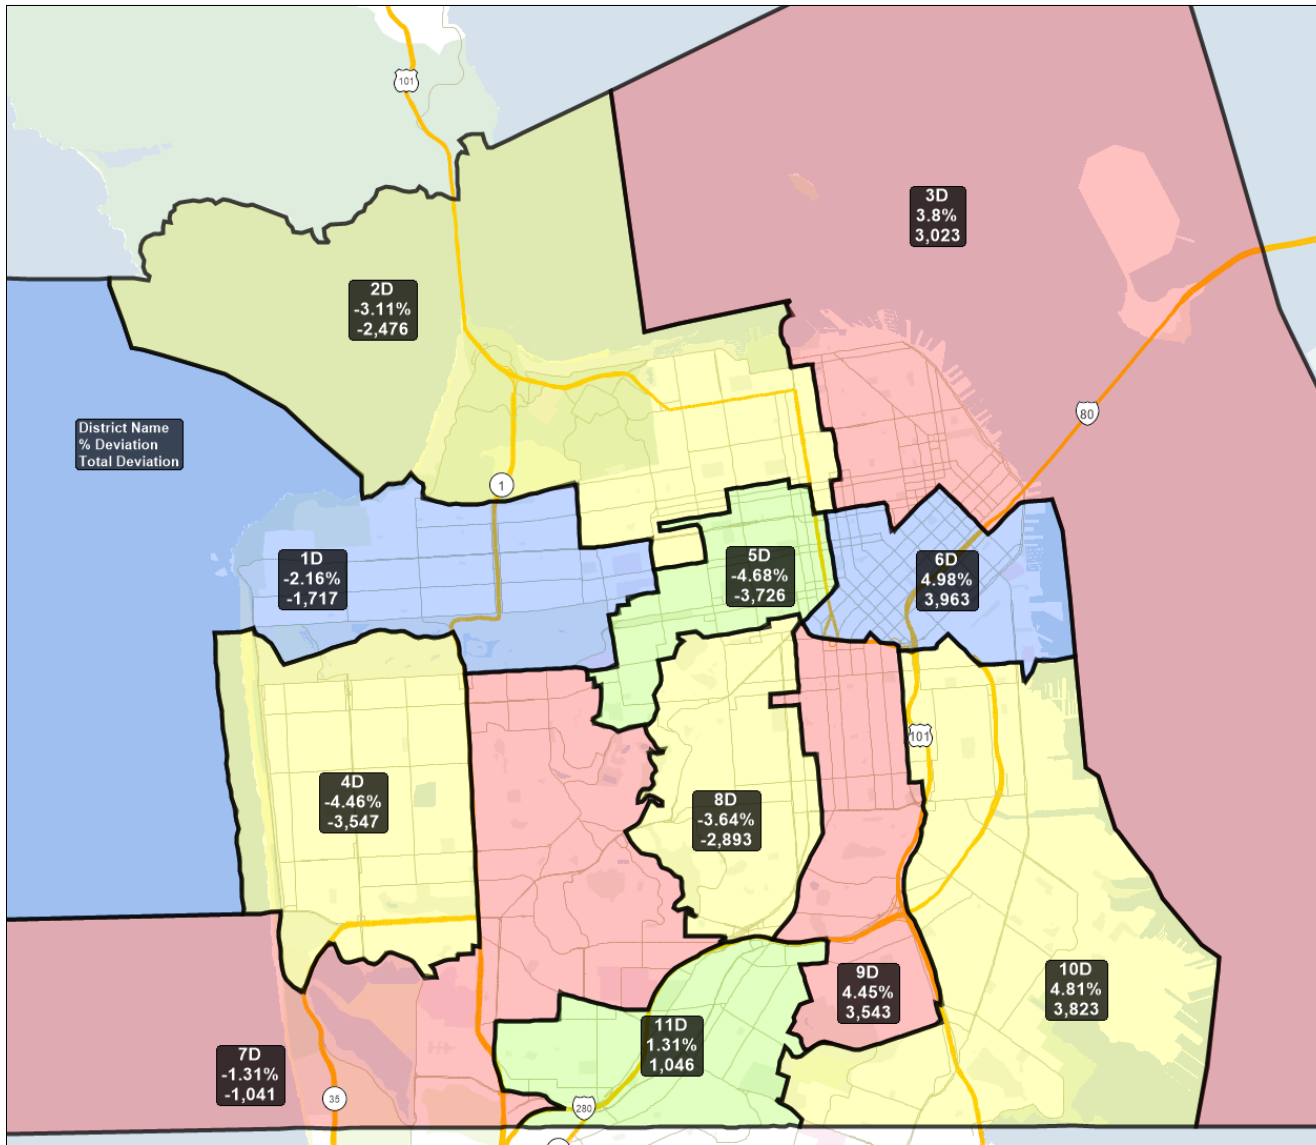

San Francisco Redistricting Task Force
Board of Supervisors Redistricting
Map 4 D; March 30, 2022

District label shows district name, % deviation, total deviation.

This is a preliminary version of San Francisco's Board of Supervisors districts and is not the final map of the Redistricting Task Force. This is a preliminary version, not a final draft.