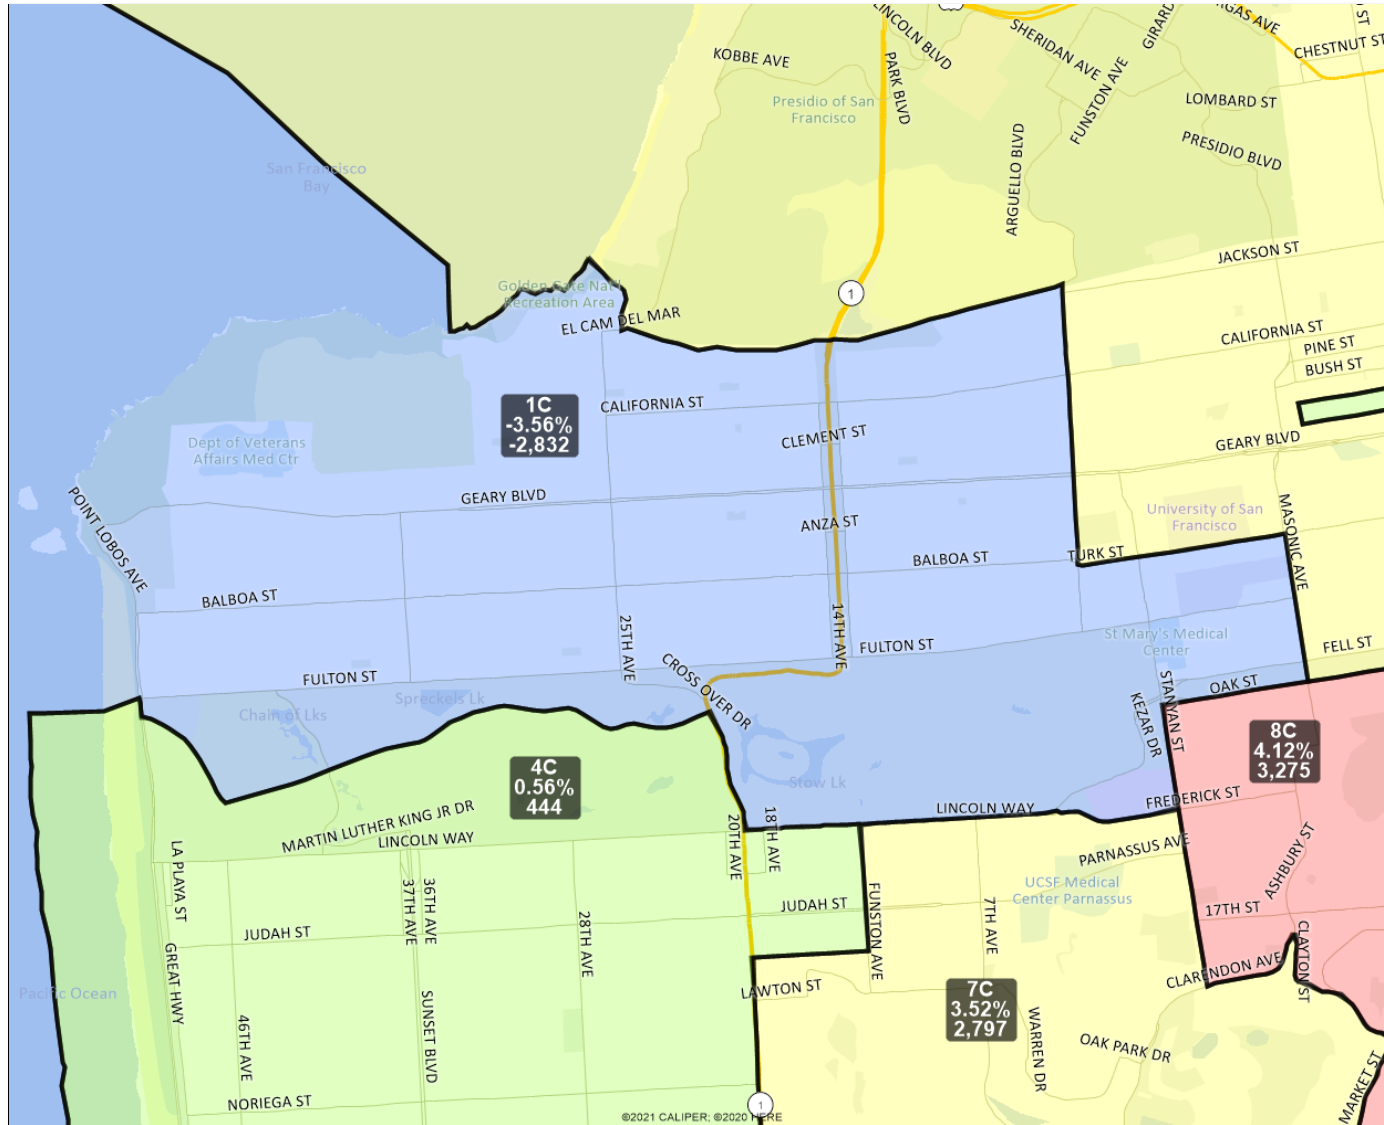

## Board of Supervisors Redistricting

Map 4 C; March 30, 2022

District label shows district name, % deviation, total deviation.

This is a preliminary version of San Francisco's Board of Supervisors districts and is not the final map of the Redistricting Task Force. This is a preliminary version, not a final draft.

**San Francisco Redistricting Task Force**  
**Board of Supervisors Redistricting**  
*Map 4 C; March 30, 2022*

District label shows district name, % deviation, total deviation.

This is a preliminary version of San Francisco's Board of Supervisors districts and is not the final map of the Redistricting Task Force. This is a preliminary version, not a final draft.