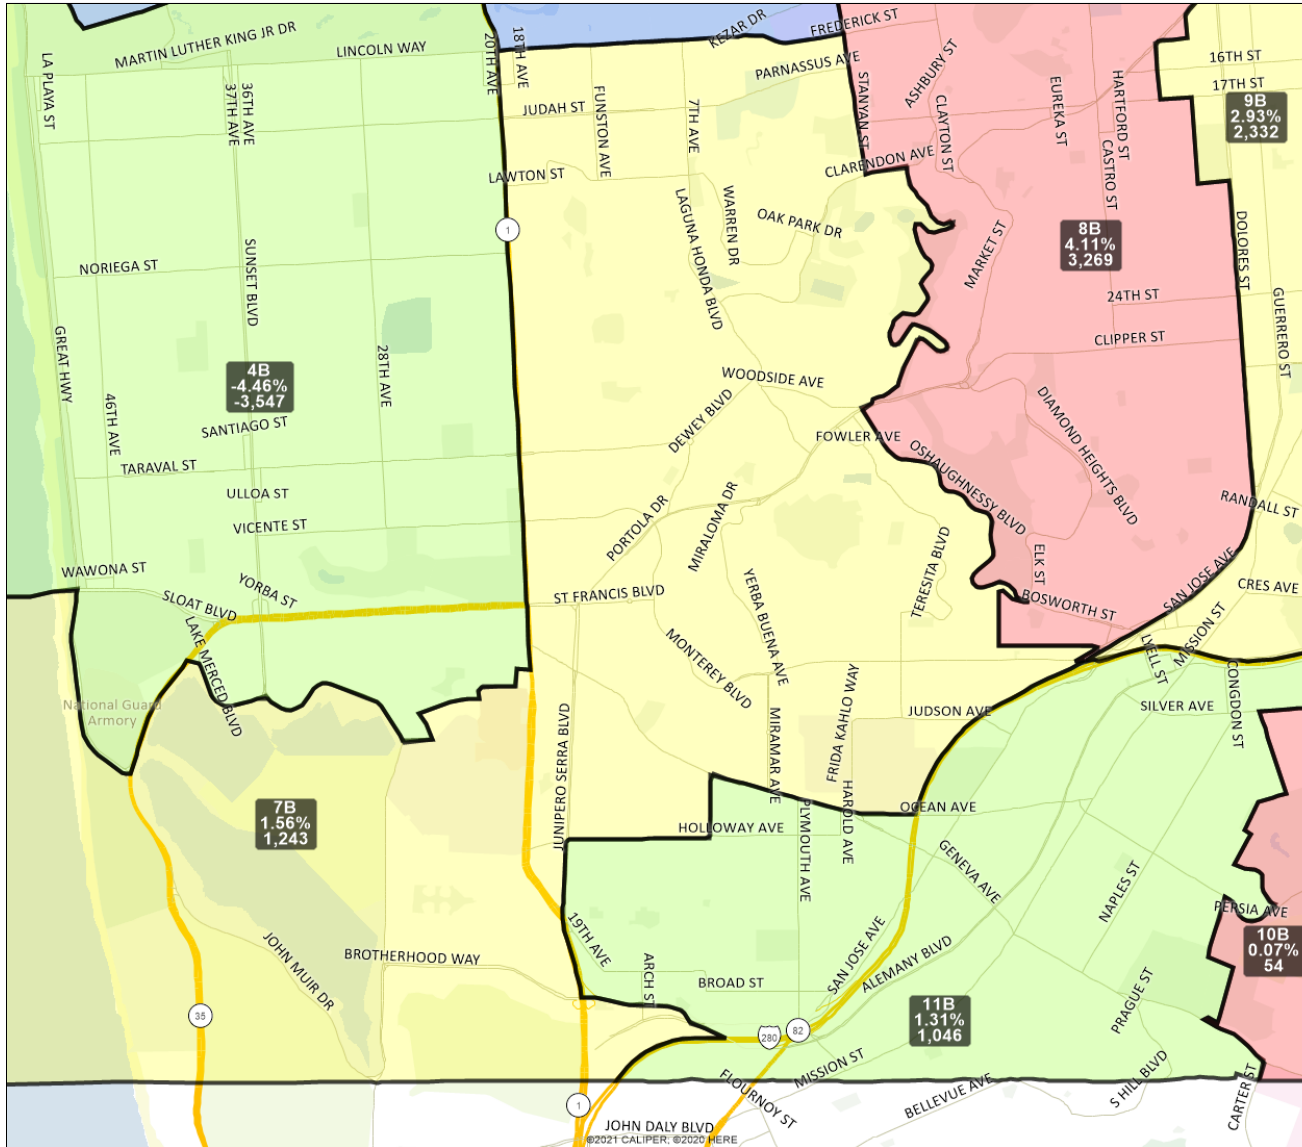

San Francisco Redistricting Task Force  
Board of Supervisors Redistricting  
Map 4 B; March 30, 2022

District label shows district name, % deviation, total deviation.

This is a preliminary version of San Francisco's Board of Supervisors districts and is not the final map of the Redistricting Task Force. This is a preliminary version, not a final draft.

**San Francisco Redistricting Task Force**  
**Board of Supervisors Redistricting**  
*Map 4 B; March 30, 2022*

**District 6B detail**

District label shows district name, % deviation, total deviation.

This is a preliminary version of San Francisco's Board of Supervisors districts and is not the final map of the Redistricting Task Force. **This is a preliminary version, not a final draft.**

# San Francisco Redistricting Task Force Board of Supervisors Redistricting Map 4 B; March 30, 2022

District label shows district name, % deviation, total deviation.

This is a preliminary version of San Francisco's Board of Supervisors districts and is not the final map of the Redistricting Task Force. This is a preliminary version, not a final draft.