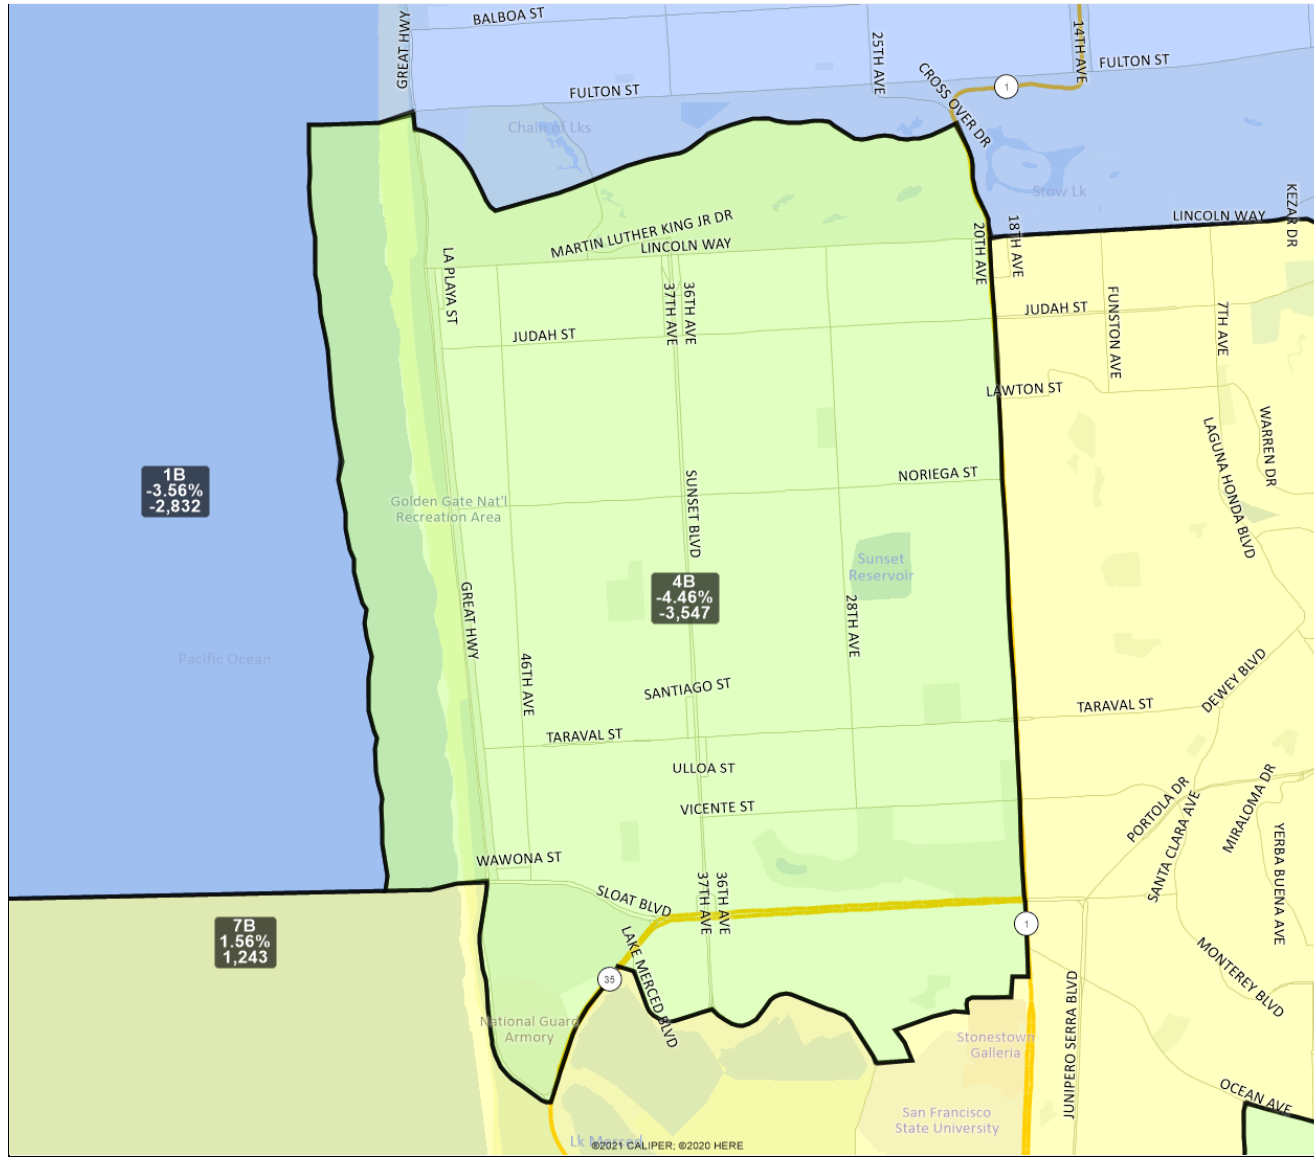

# San Francisco Redistricting Task Force Board of Supervisors Redistricting Map 4 B; March 30, 2022

District label shows district name, % deviation, total deviation.

This is a preliminary version of San Francisco's Board of Supervisors districts and is not the final map of the Redistricting Task Force. This is a preliminary version, not a final draft.

# San Francisco Redistricting Task Force Board of Supervisors Redistricting

Map 4 B; March 30, 2022

District label shows district name, % deviation, total deviation.

This is a preliminary version of San Francisco's Board of Supervisors districts and is not the final map of the Redistricting Task Force. **This is a preliminary version, not a final draft.**