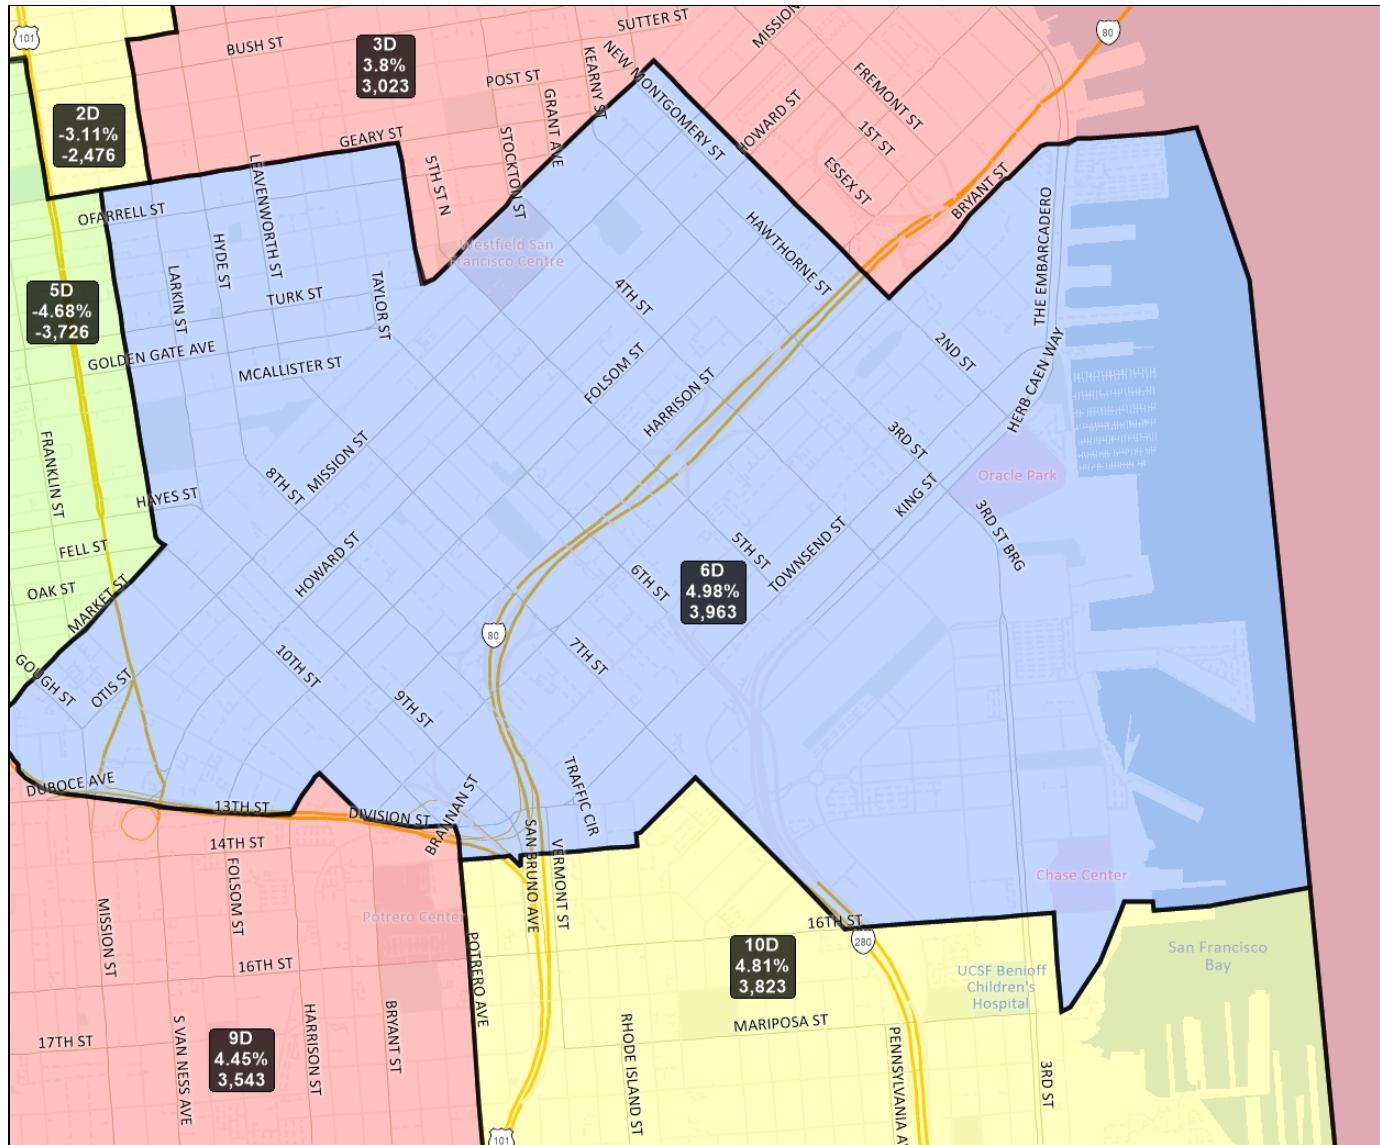

San Francisco Redistricting Task Force Board of Supervisors Redistricting Map 4 D; March 30, 2022

District label shows district name, % deviation, total deviation.

This is a preliminary version of San Francisco's Board of Supervisors districts and is not the final map of the Redistricting Task Force. **This is a preliminary version, not a final draft.**