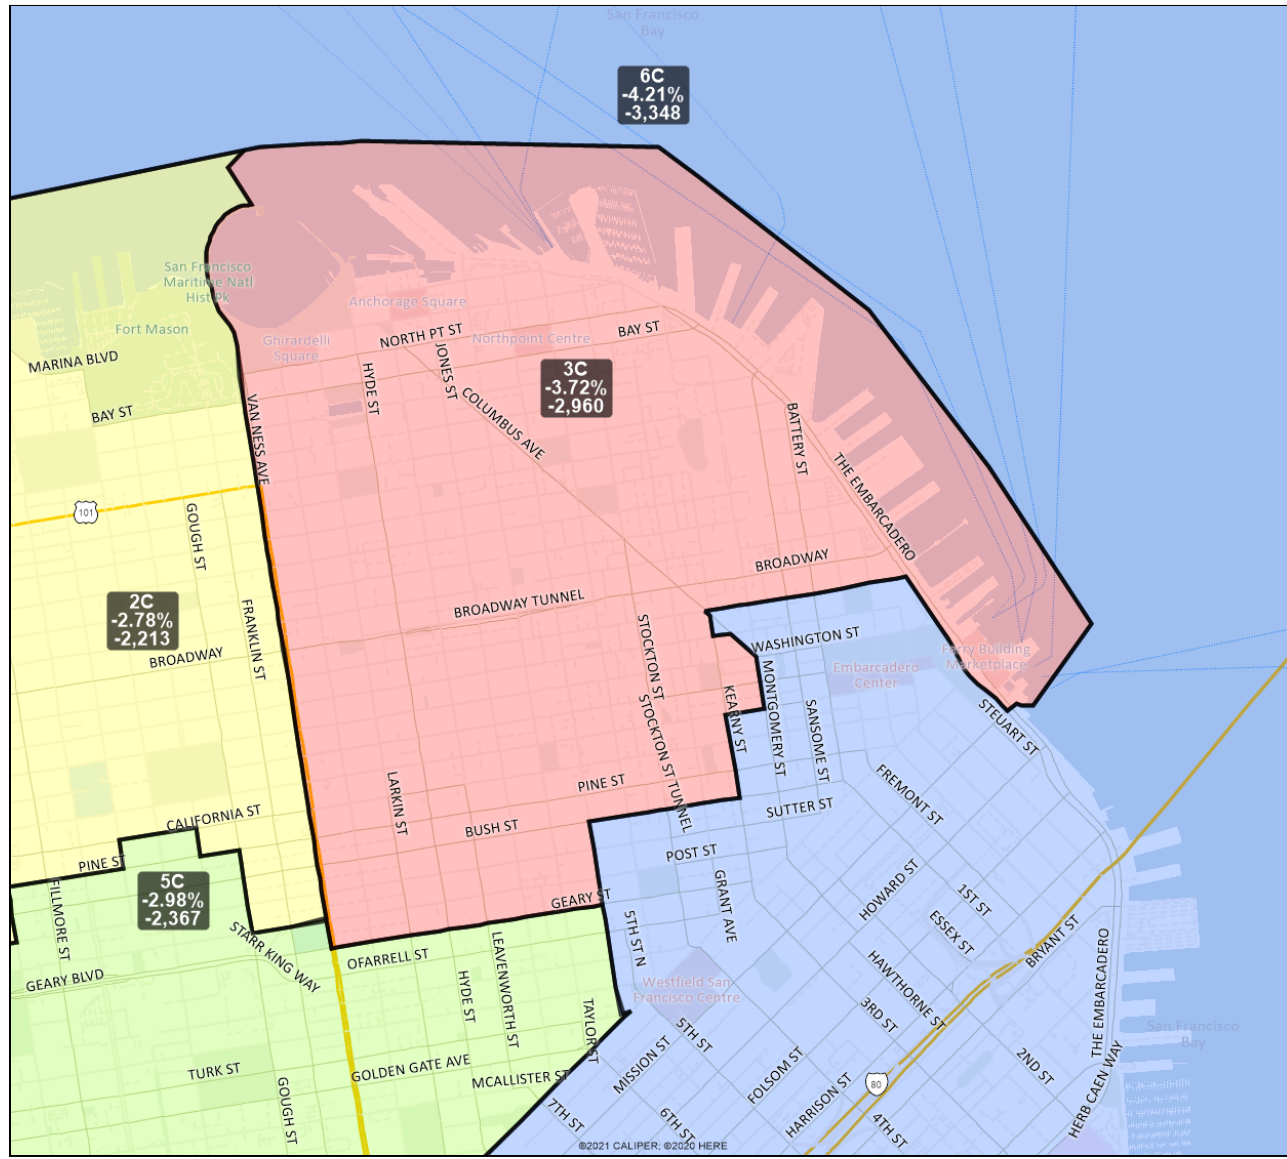

San Francisco Redistricting Task Force Board of Supervisors Redistricting Map 4 C; March 30, 2022

District label shows district name, % deviation, total deviation.

This is a preliminary version of San Francisco's Board of Supervisors districts and is not the final map of the Redistricting Task Force. This is a preliminary version, not a final draft.