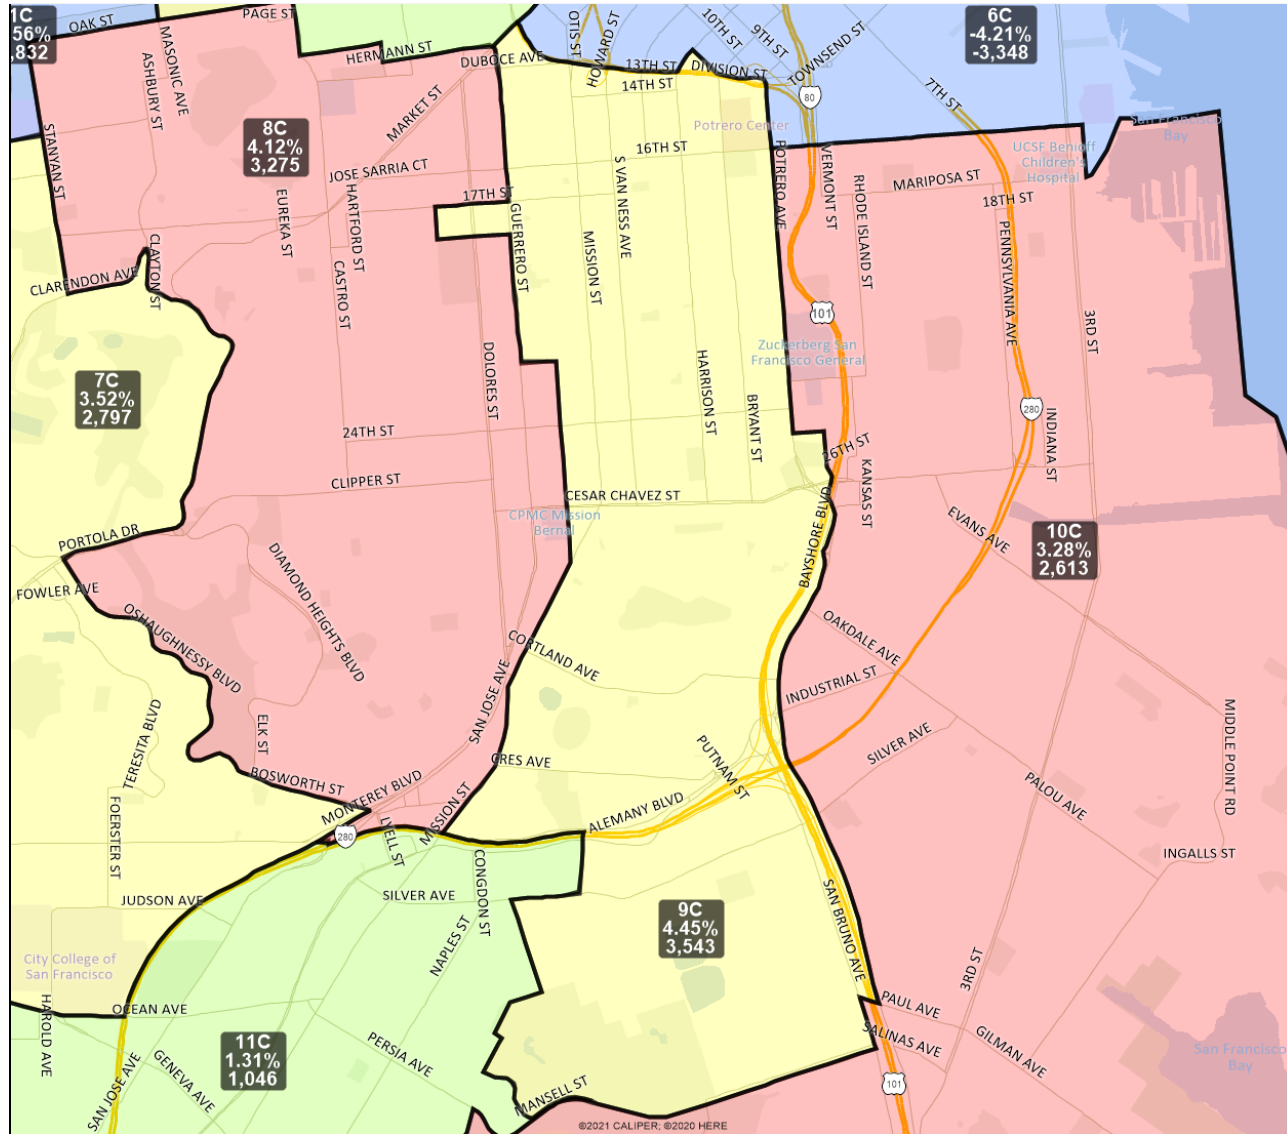

San Francisco Redistricting Task Force Board of Supervisors Redistricting Map 4 C; March 30, 2022

District label shows district name, % deviation, total deviation.

This is a preliminary version of San Francisco's Board of Supervisors districts and is not the final map of the Redistricting Task Force. **This is a preliminary version, not a final draft.**