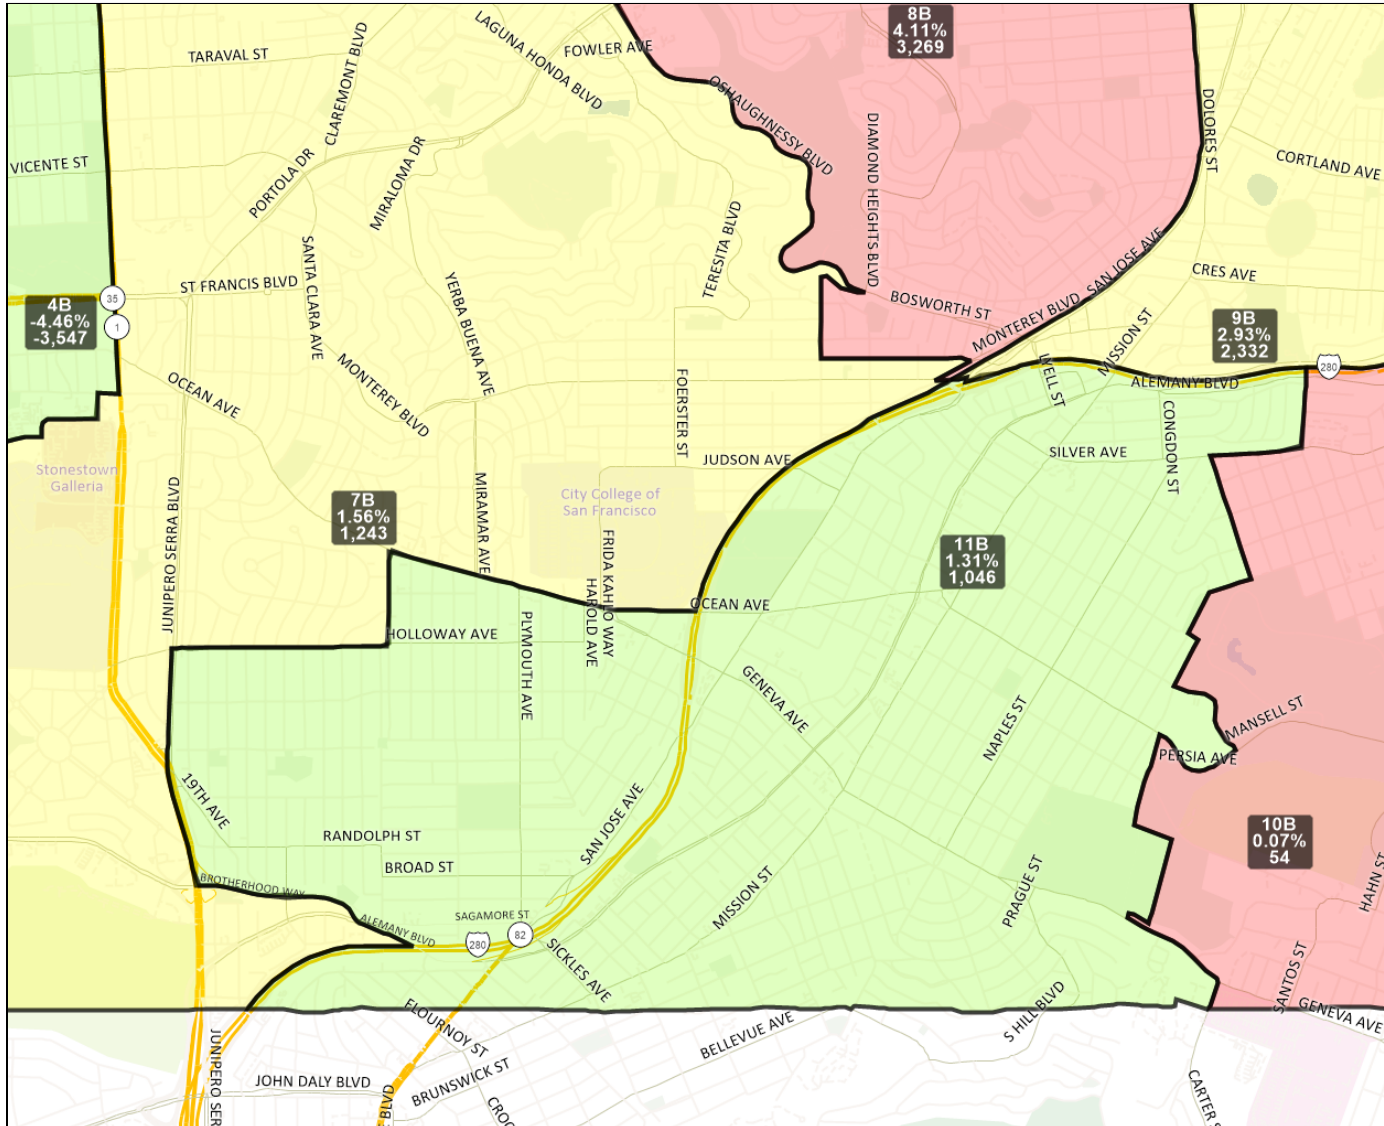

San Francisco Redistricting Task Force
Board of Supervisors Redistricting
Map 4 B; March 30, 2022

District label shows district name, % deviation, total deviation.

This is a preliminary version of San Francisco's Board of Supervisors districts and is not the final map of the Redistricting Task Force. This is a preliminary version, not a final draft.