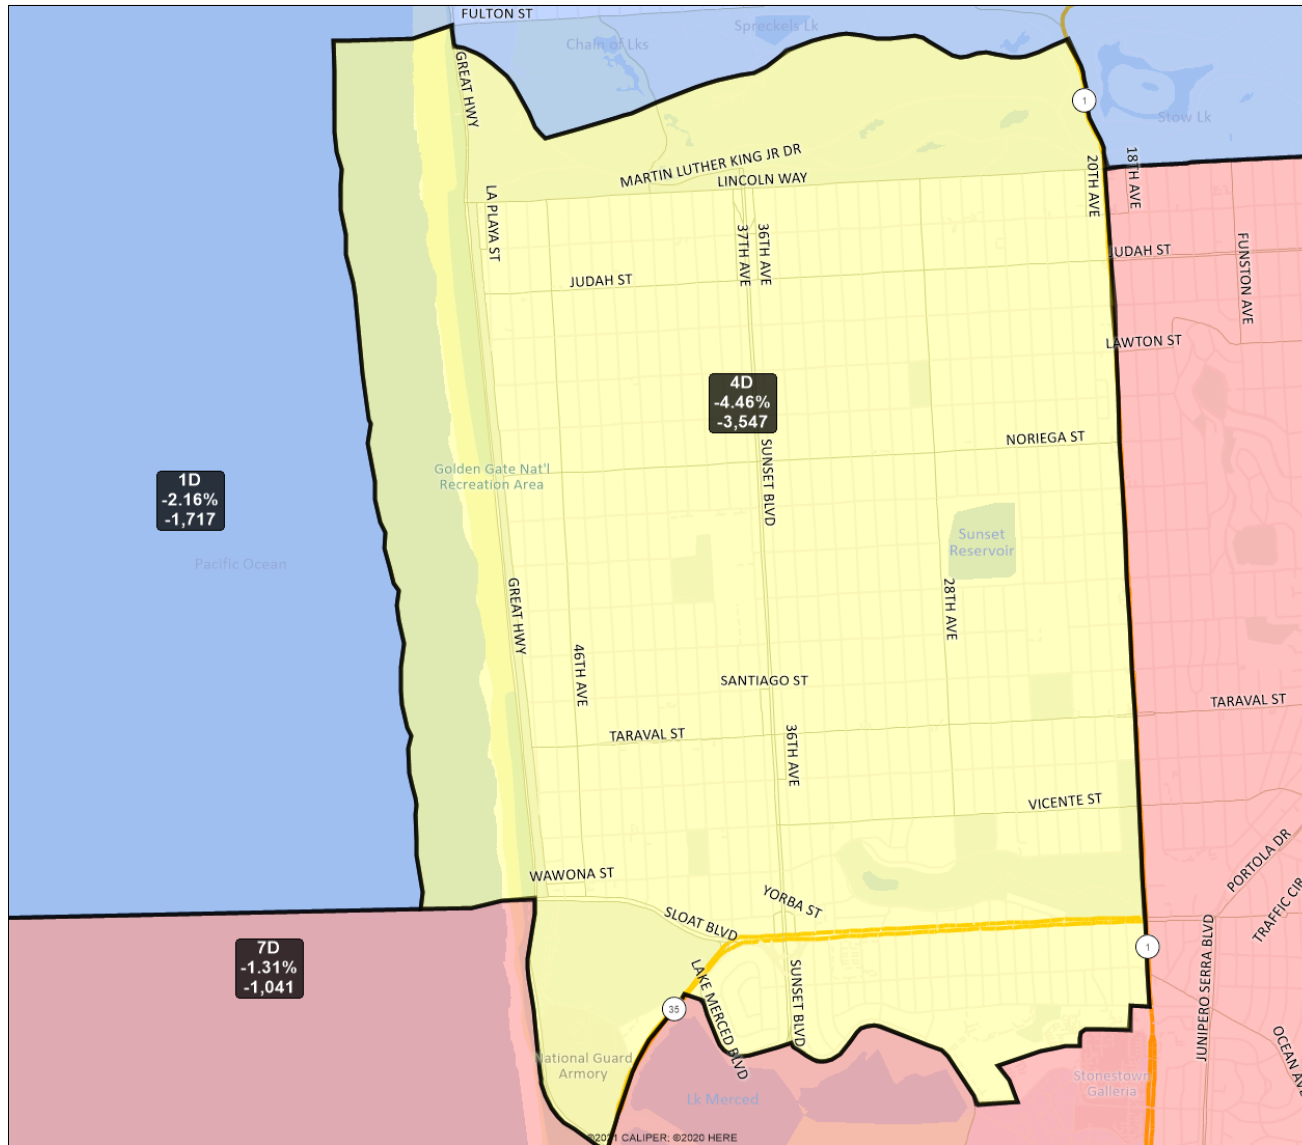

San Francisco Redistricting Task Force  
Board of Supervisors Redistricting  
Map 4 D; March 30, 2022

District 3D detail

District label shows district name, % deviation, total deviation.

This is a preliminary version of San Francisco's Board of Supervisors districts and is not the final map of the Redistricting Task Force. This is a preliminary version, not a final draft.

**San Francisco Redistricting Task Force**  
**Board of Supervisors Redistricting**  
*Map 4 D; March 30, 2022*

District label shows district name, % deviation, total deviation.

This is a preliminary version of San Francisco's Board of Supervisors districts and is not the final map of the Redistricting Task Force. **This is a preliminary version, not a final draft.**