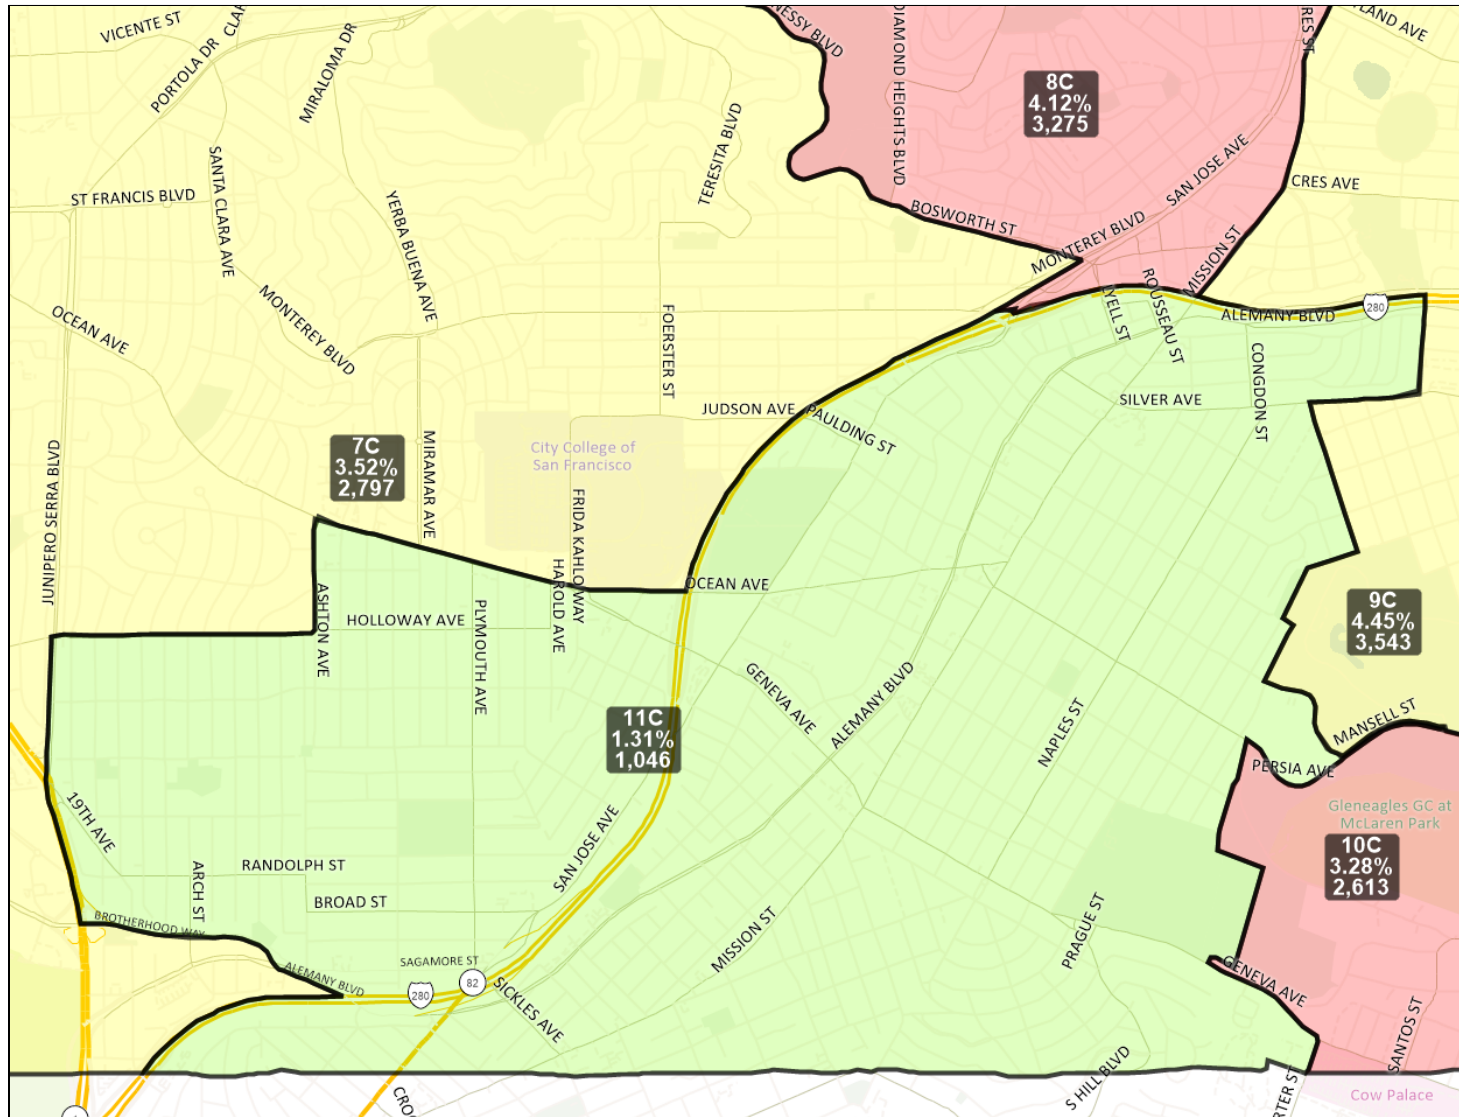

San Francisco Redistricting Task Force
Board of Supervisors Redistricting
Map 4 C; March 30, 2022

District label shows district name, % deviation, total deviation.

This is a preliminary version of San Francisco's Board of Supervisors districts and is not the final map of the Redistricting Task Force. This is a preliminary version, not a final draft.