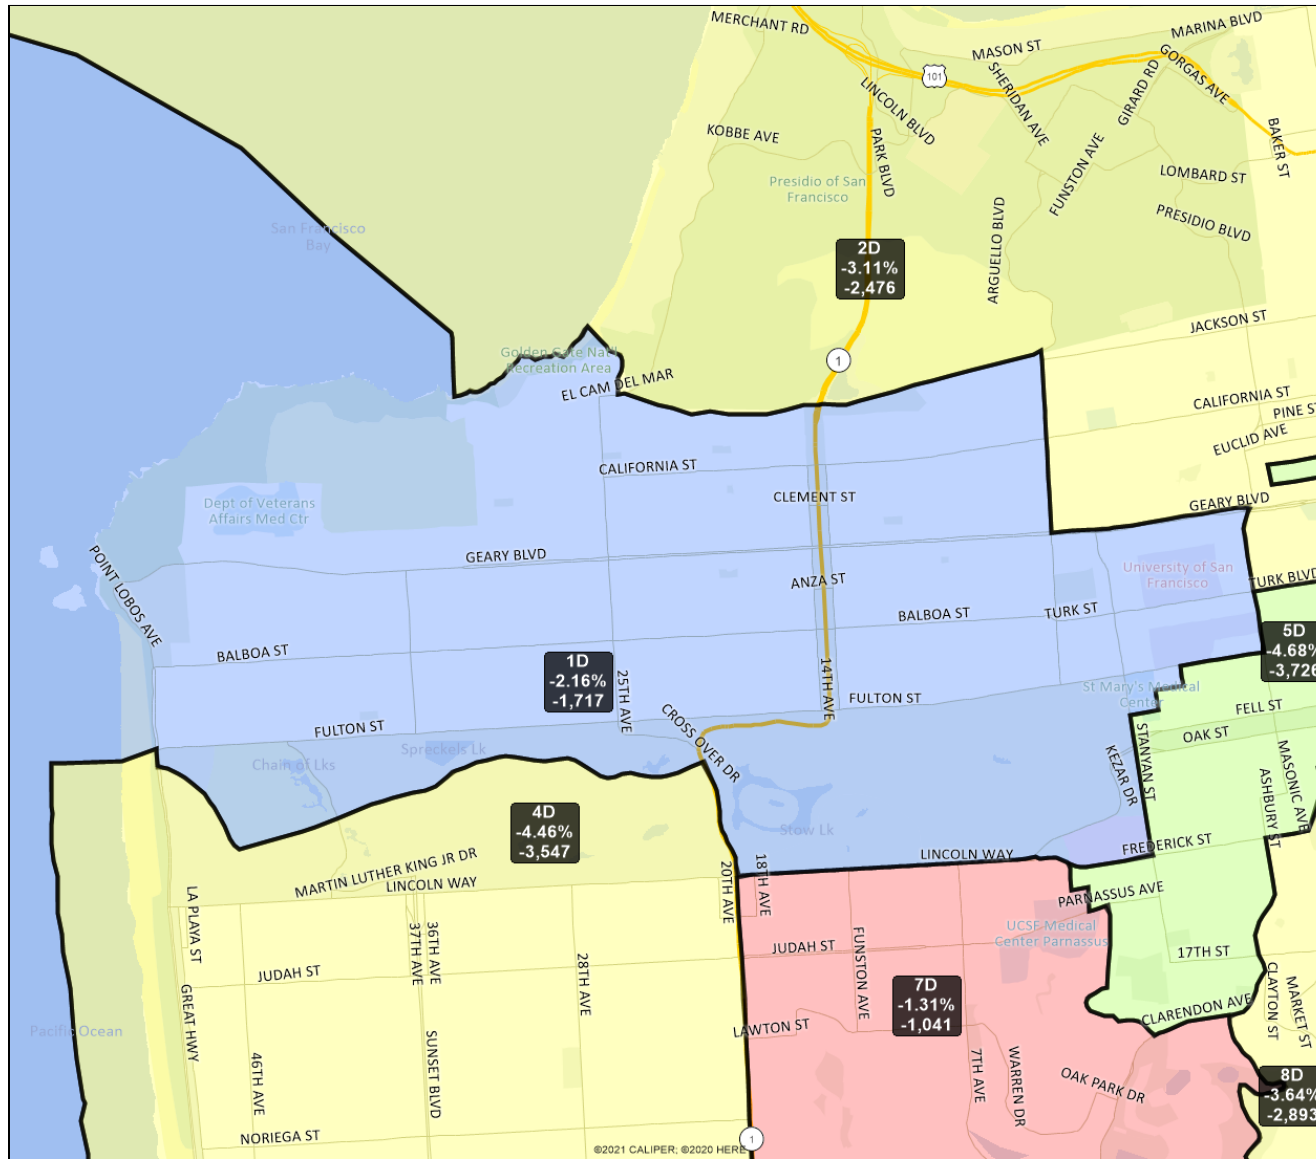

San Francisco Redistricting Task Force Board of Supervisors Redistricting Map 4 D; March 30, 2022

District label shows district name, % deviation, total deviation.

This is a preliminary version of San Francisco's Board of Supervisors districts and is not the final map of the Redistricting Task Force. This is a preliminary version, not a final draft.