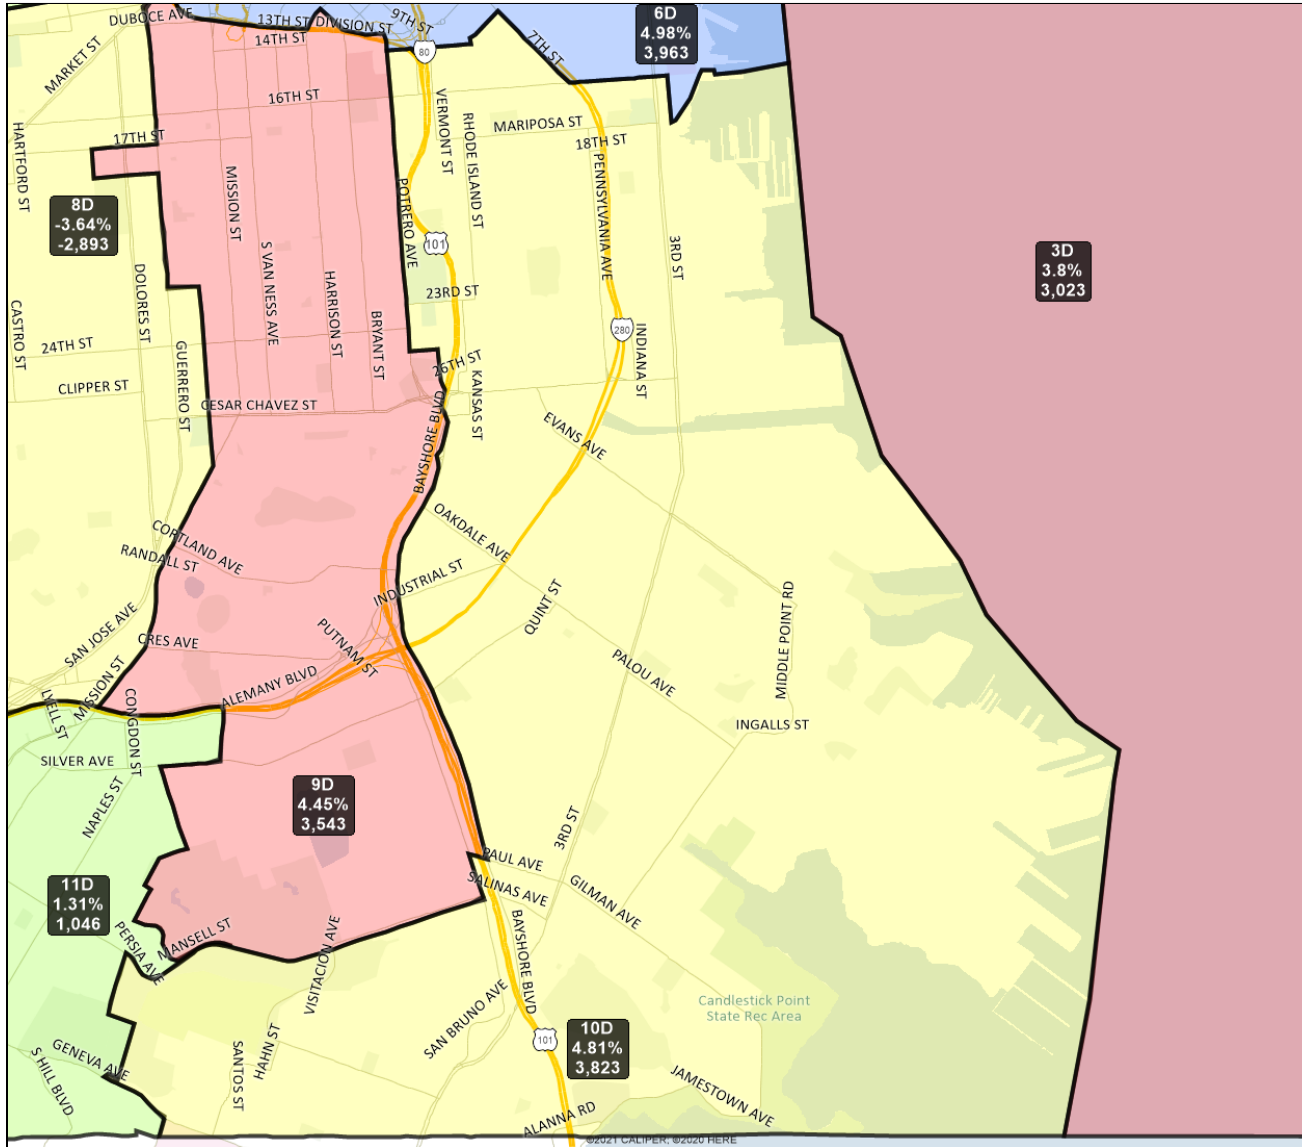

San Francisco Redistricting Task Force Board of Supervisors Redistricting Map 4 D; March 30, 2022

District label shows district name, % deviation, total deviation.

This is a preliminary version of San Francisco's Board of Supervisors districts and is not the final map of the Redistricting Task Force. **This is a preliminary version, not a final draft.**