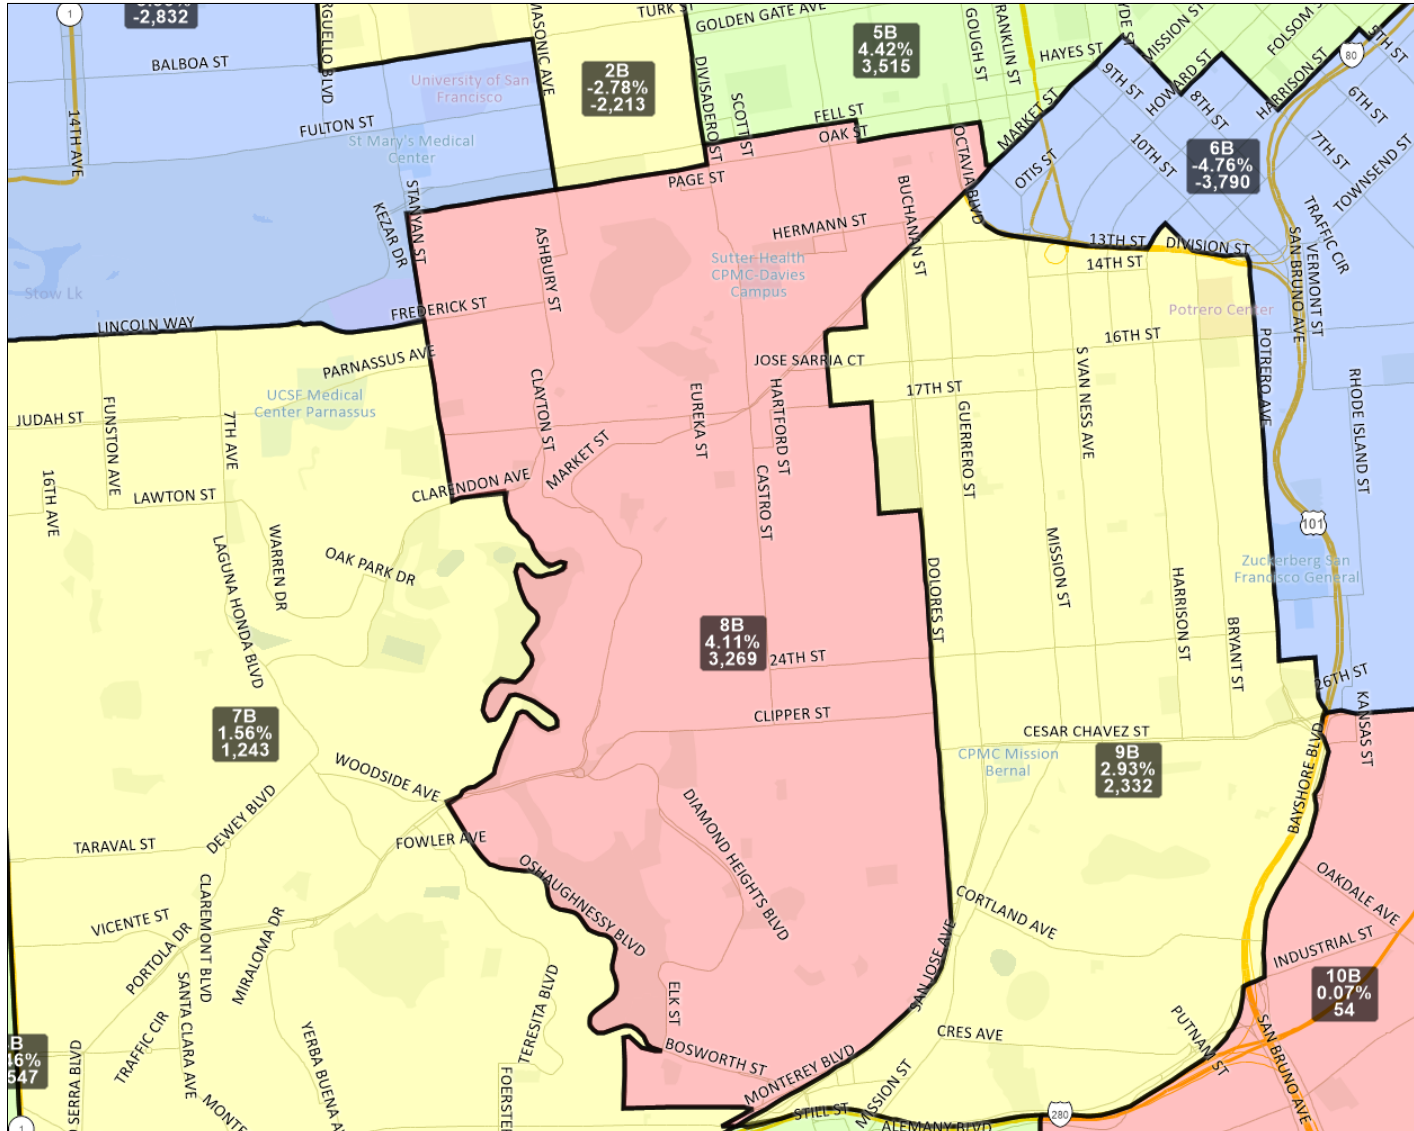

San Francisco Redistricting Task Force Board of Supervisors Redistricting Map 4 B; March 30, 2022

District label shows district name, % deviation, total deviation.

This is a preliminary version of San Francisco's Board of Supervisors districts and is not the final map of the Redistricting Task Force. This is a preliminary version, not a final draft.