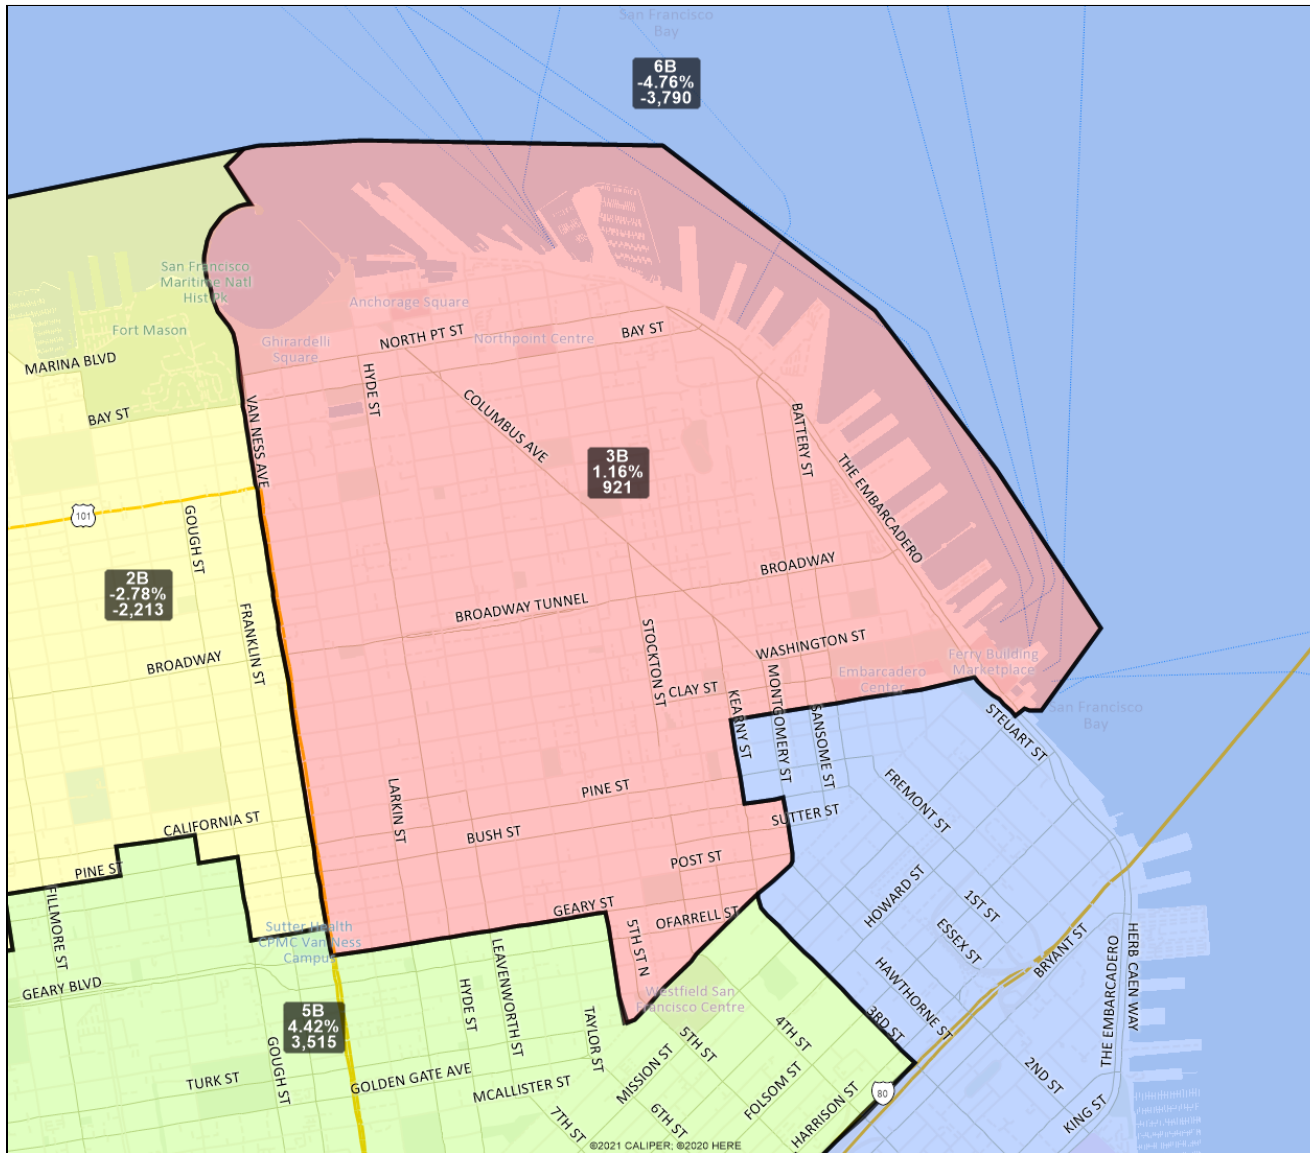

San Francisco Redistricting Task Force Board of Supervisors Redistricting Map 4 B; March 30, 2022

District label shows district name, % deviation, total deviation.

This is a preliminary version of San Francisco's Board of Supervisors districts and is not the final map of the Redistricting Task Force. **This is a preliminary version, not a final draft.**