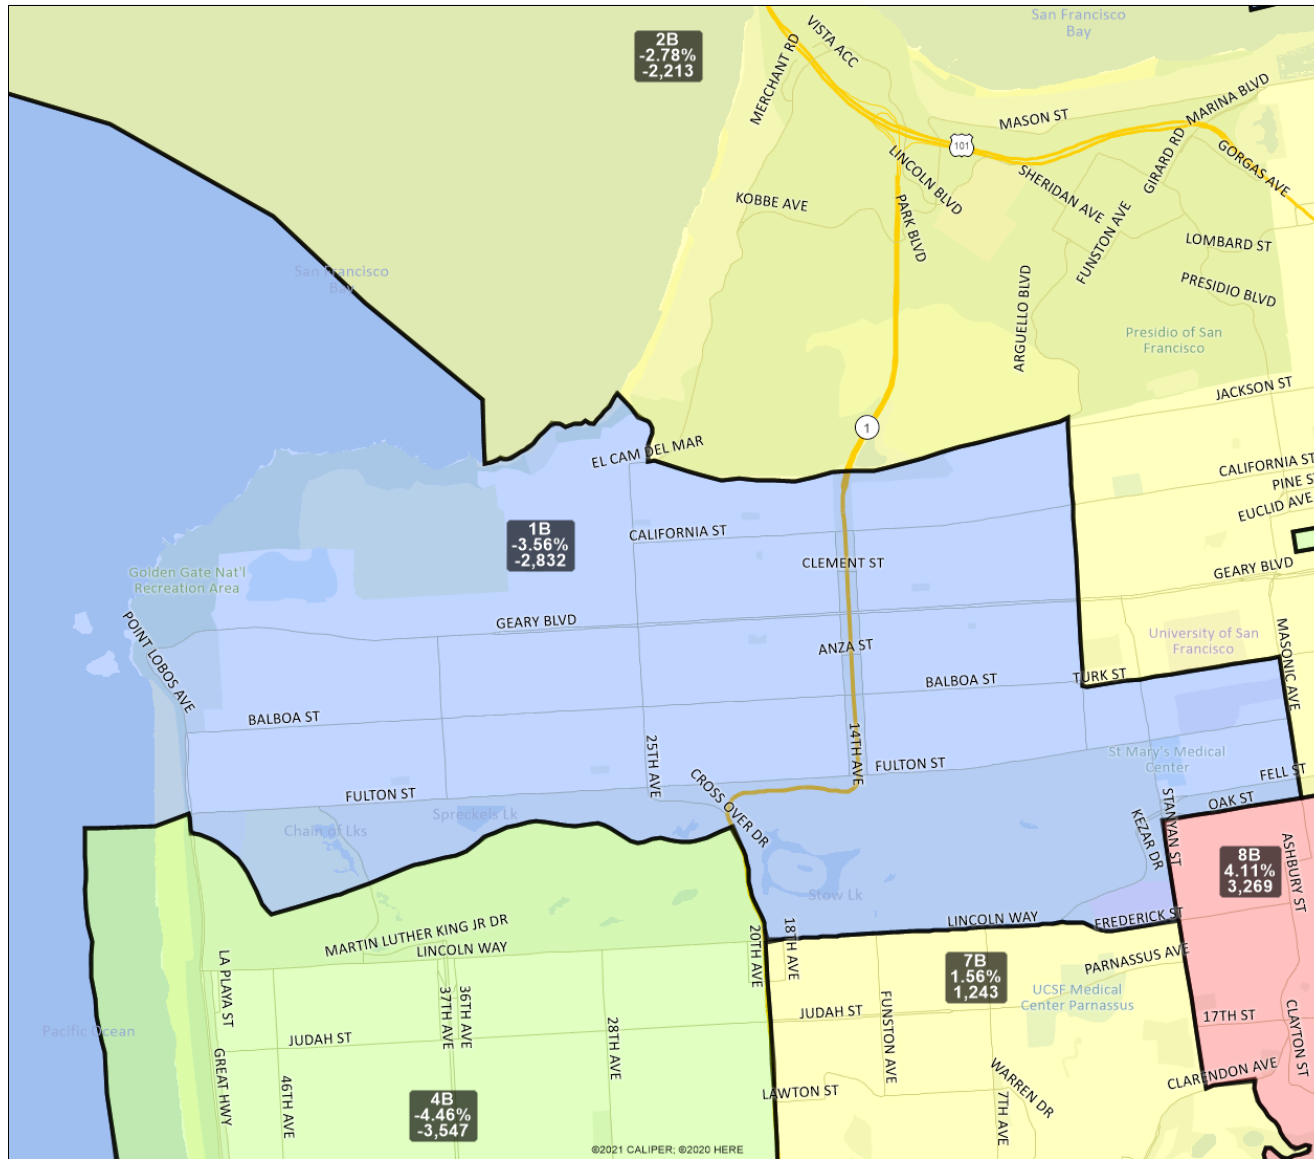

Map 4 C moves Dogpatch into district 10C, adjusting the boundary between districts 10C and 6C to 16th Street per Task Force direction. Haight Ashbury is also included in 8C. As a result, the boundary between 6C and 3C is moved north to Pacific Avenue and the boundary between 8C and 7C is moved east, among other changes in the districts to balance population.

Map 4 D keeps the Tenderloin and SOMA west of 2nd Street and north of I-80 whole in district 6D while maintaining the publicly-submitted definition of Chinatown district 3D. Dogpatch is included in district 10D, the district 10D boundary is moved to 16th Street, and the Financial District is whole in district 3D. A number of changes are reflected in some of the other districts to balance population to accommodate these shifts.

San Francisco Redistricting Task Force  
Board of Supervisors Redistricting  
Map 4 B; March 30, 2022

District label shows district name, % deviation, total deviation.

This is a preliminary version of San Francisco's Board of Supervisors districts and is not the final map of the Redistricting Task Force. This is a preliminary version, not a final draft.

# San Francisco Redistricting Task Force Board of Supervisors Redistricting

Map 4 B; March 30, 2022

District label shows district name, % deviation, total deviation.

This is a preliminary version of San Francisco's Board of Supervisors districts and is not the final map of the Redistricting Task Force. **This is a preliminary version, not a final draft.**