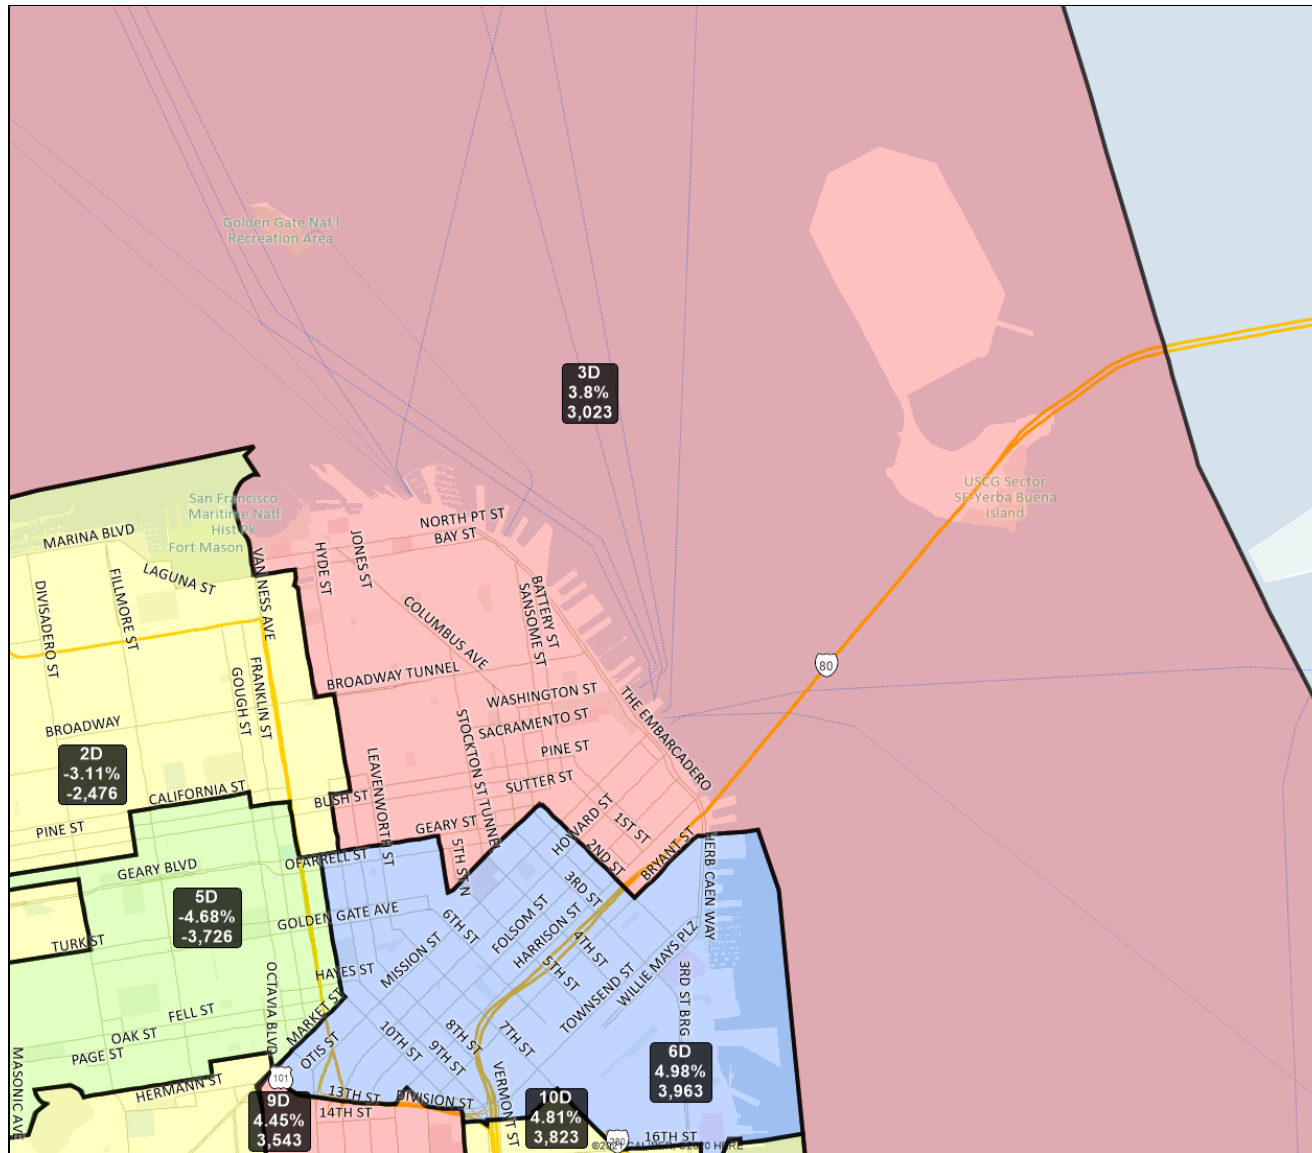

San Francisco Redistricting Task Force Board of Supervisors Redistricting Map 4 D; March 30, 2022

District label shows district name, % deviation, total deviation.

This is a preliminary version of San Francisco's Board of Supervisors districts and is not the final map of the Redistricting Task Force. This is a preliminary version, not a final draft.