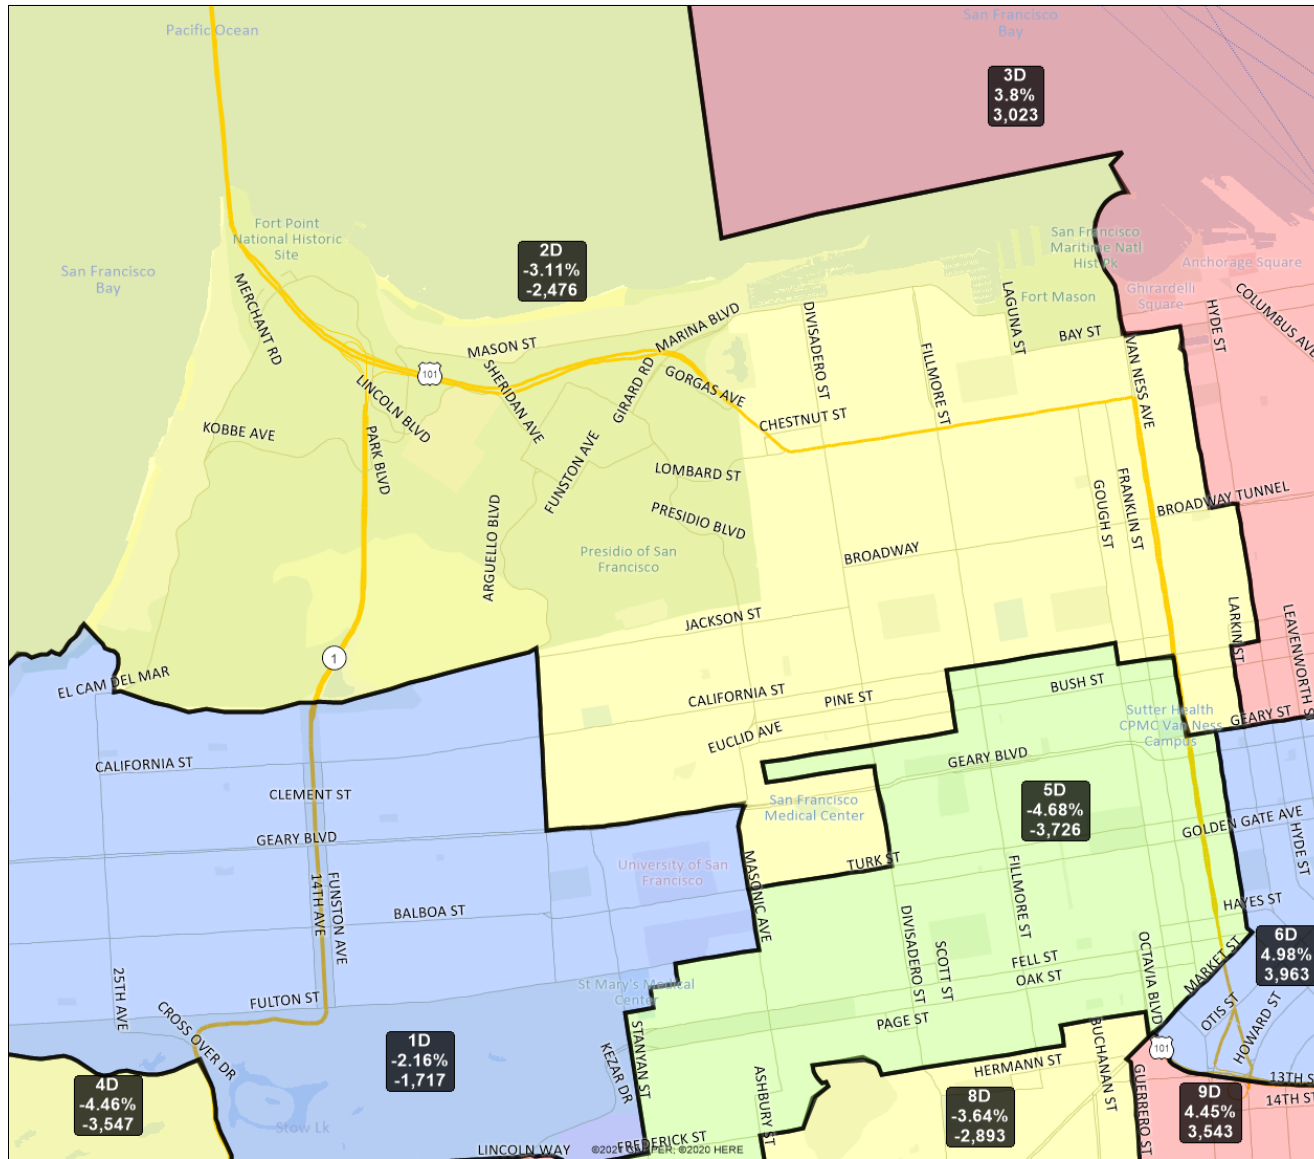

San Francisco Redistricting Task Force Board of Supervisors Redistricting Map 4 D; March 30, 2022

District label shows district name, % deviation, total deviation.

This is a preliminary version of San Francisco's Board of Supervisors districts and is not the final map of the Redistricting Task Force. This is a preliminary version, not a final draft.