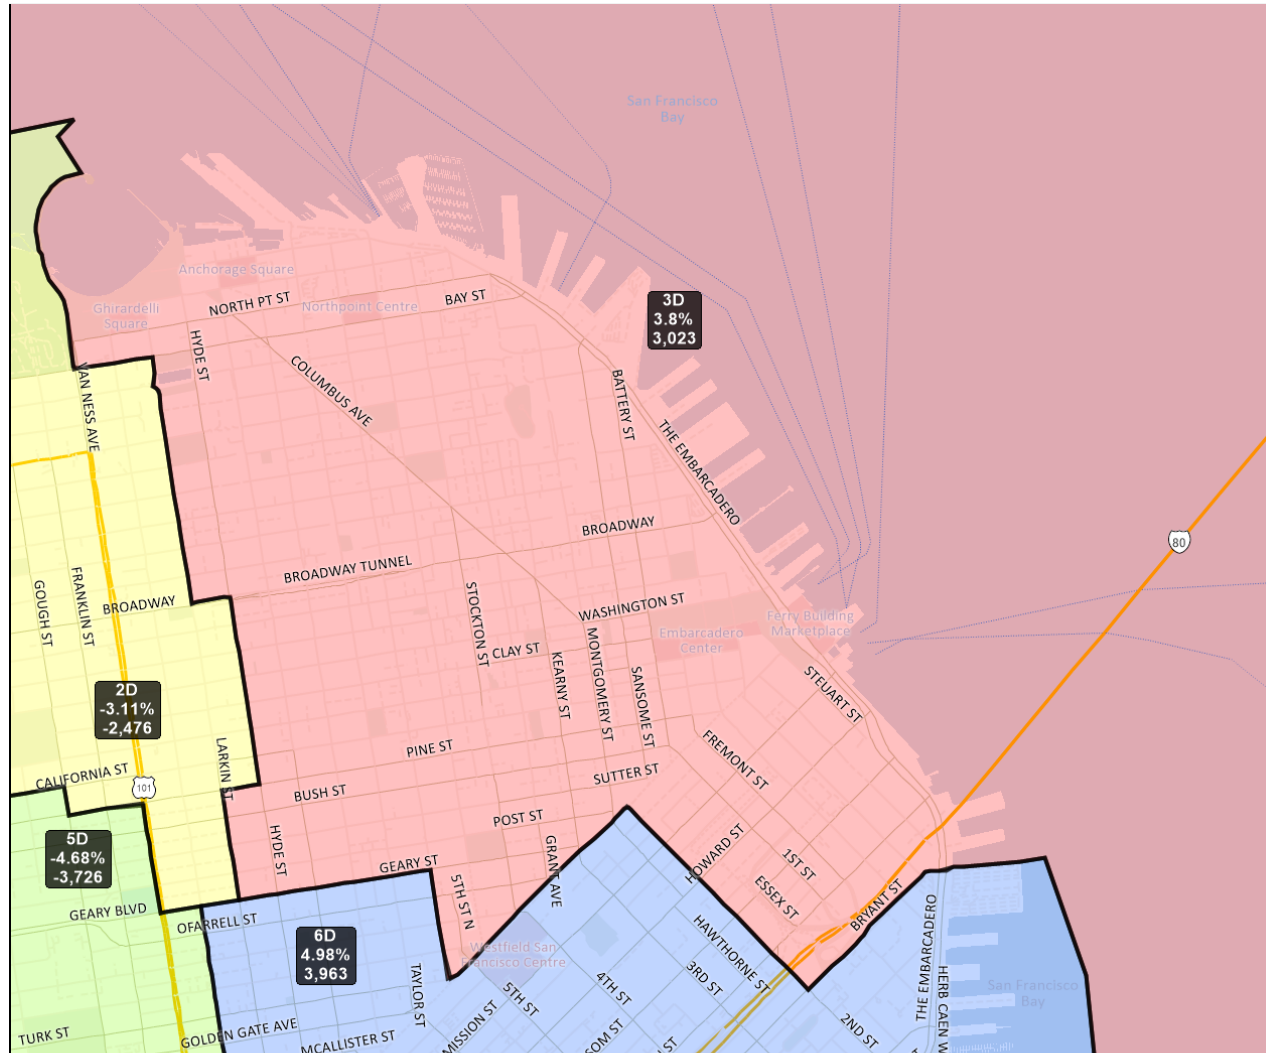

San Francisco Redistricting Task Force
Board of Supervisors Redistricting
Map 4 D; March 30, 2022

District 3D detail

District label shows district name, % deviation, total deviation.

This is a preliminary version of San Francisco's Board of Supervisors districts and is not the final map of the Redistricting Task Force. This is a preliminary version, not a final draft.