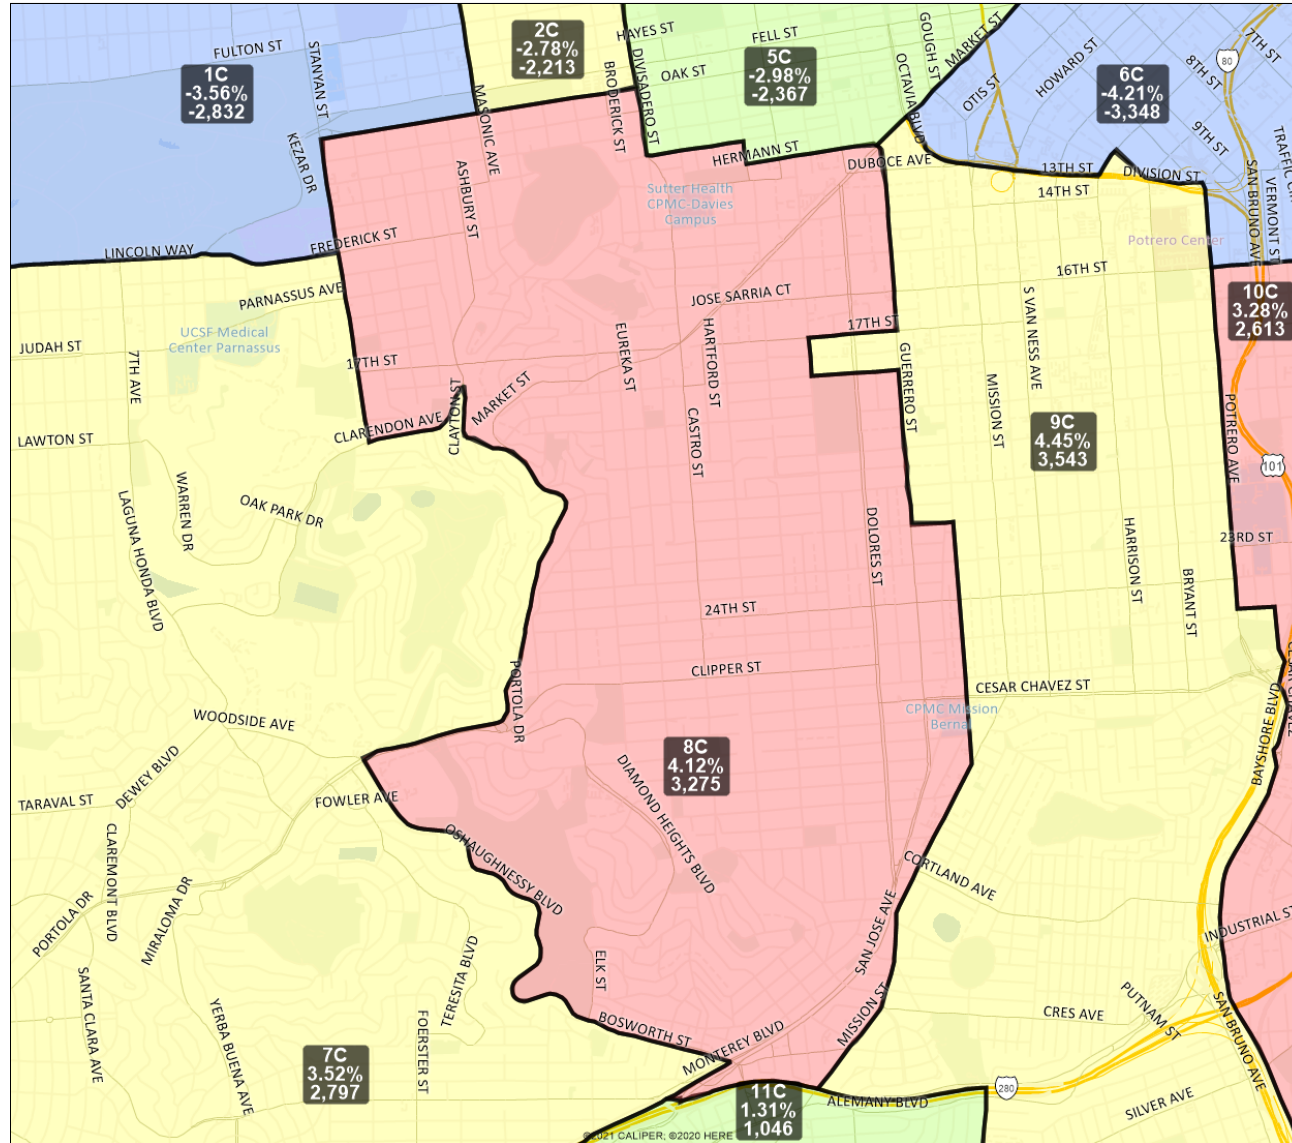

San Francisco Redistricting Task Force Board of Supervisors Redistricting Map 4 C; March 30, 2022

District label shows district name, % deviation, total deviation.

This is a preliminary version of San Francisco's Board of Supervisors districts and is not the final map of the Redistricting Task Force. This is a preliminary version, not a final draft.