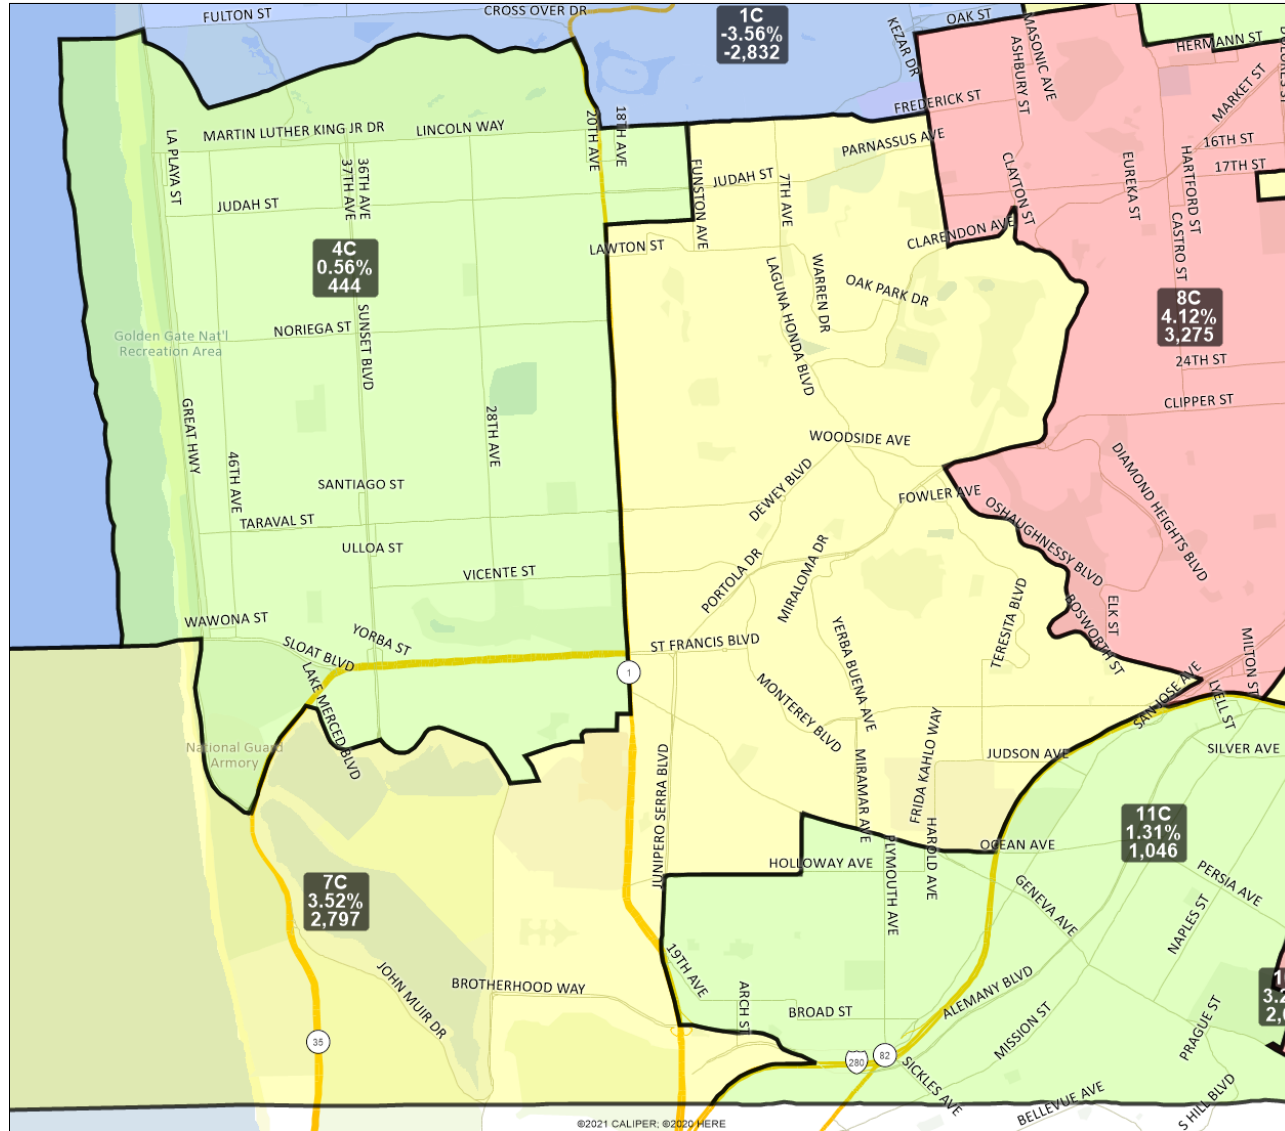

# San Francisco Redistricting Task Force Board of Supervisors Redistricting Map 4 C; March 30, 2022

District 6C detail

District label shows district name, % deviation, total deviation.

This is a preliminary version of San Francisco's Board of Supervisors districts and is not the final map of the Redistricting Task Force. This is a preliminary version, not a final draft.

# San Francisco Redistricting Task Force Board of Supervisors Redistricting Map 4 C; March 30, 2022

District label shows district name, % deviation, total deviation.

This is a preliminary version of San Francisco's Board of Supervisors districts and is not the final map of the Redistricting Task Force. This is a preliminary version, not a final draft.