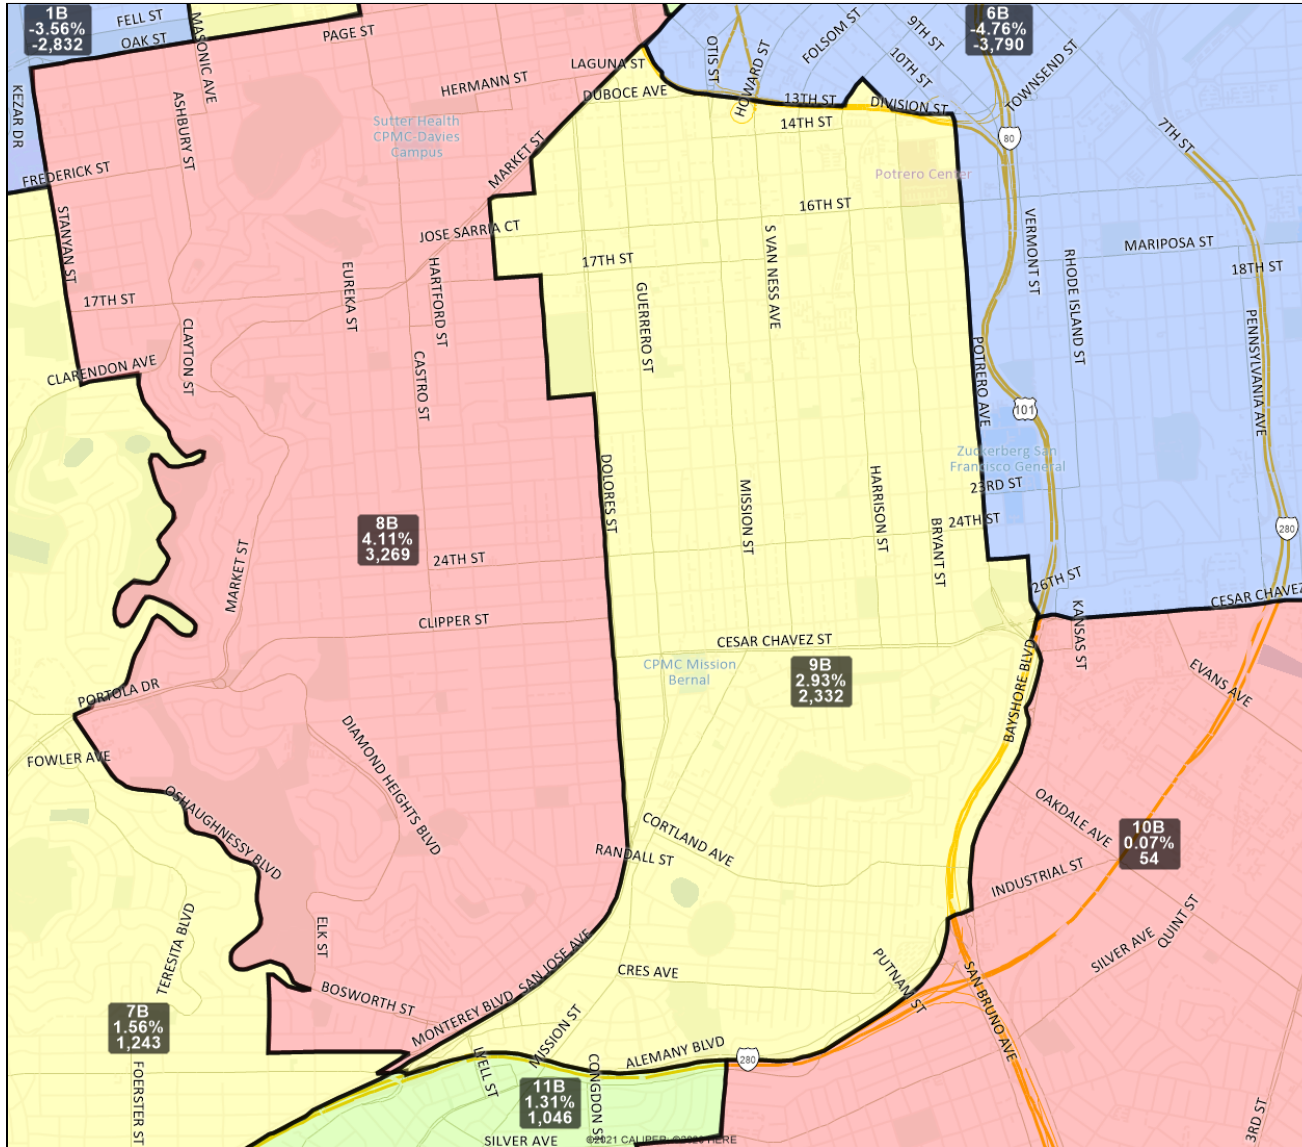

San Francisco Redistricting Task Force Board of Supervisors Redistricting Map 4 B; March 30, 2022

District label shows district name, % deviation, total deviation.

This is a preliminary version of San Francisco's Board of Supervisors districts and is not the final map of the Redistricting Task Force. This is a preliminary version, not a final draft.