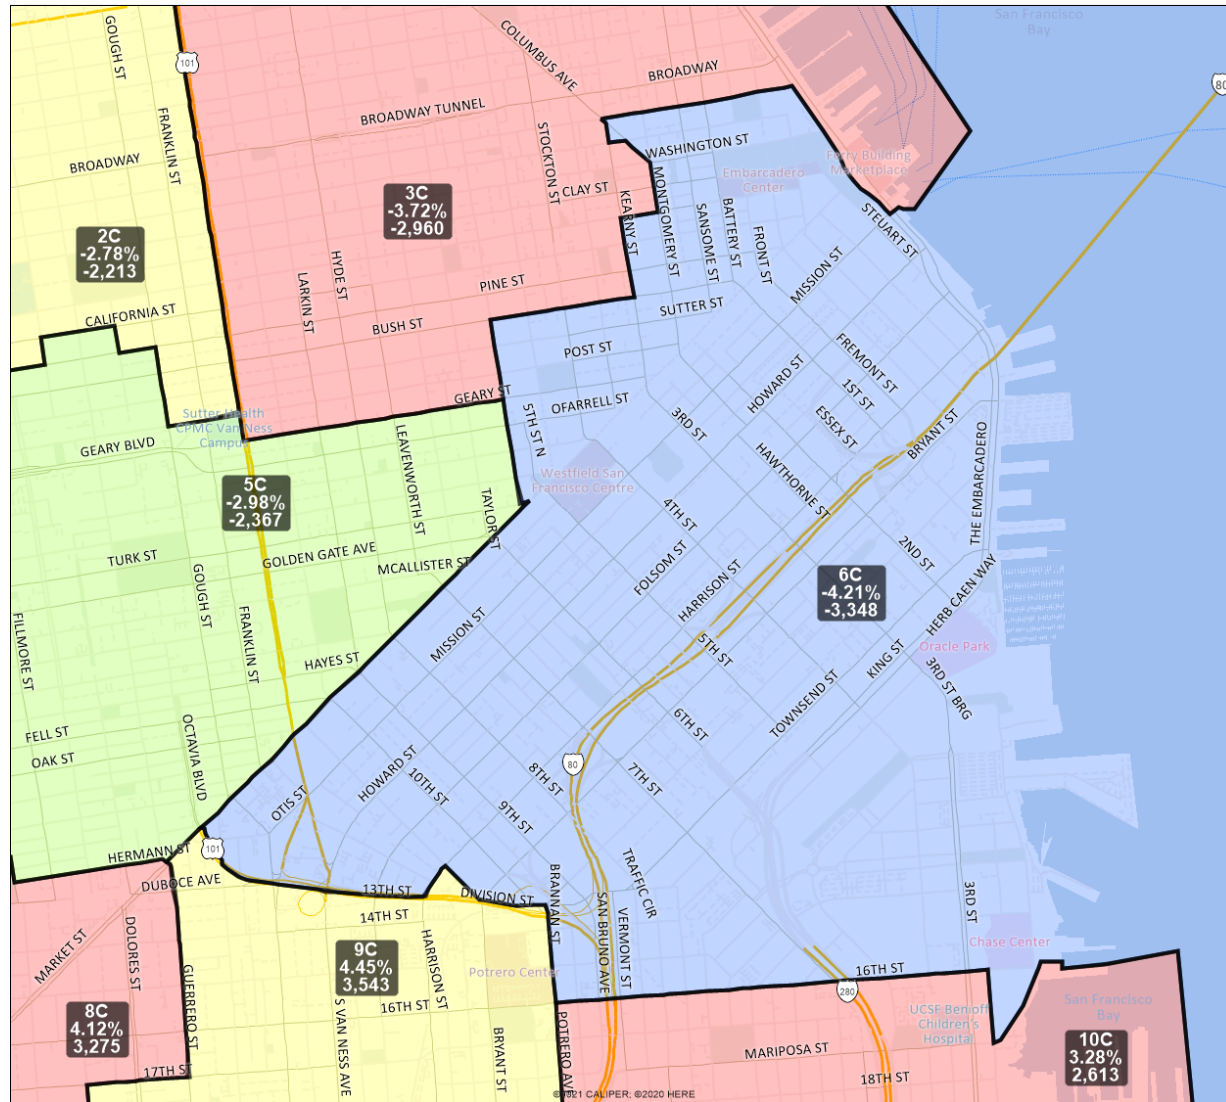

San Francisco Redistricting Task Force Board of Supervisors Redistricting Map 4 C; March 30, 2022

District 6C detail

District label shows district name, % deviation, total deviation.

This is a preliminary version of San Francisco's Board of Supervisors districts and is not the final map of the Redistricting Task Force. This is a preliminary version, not a final draft.