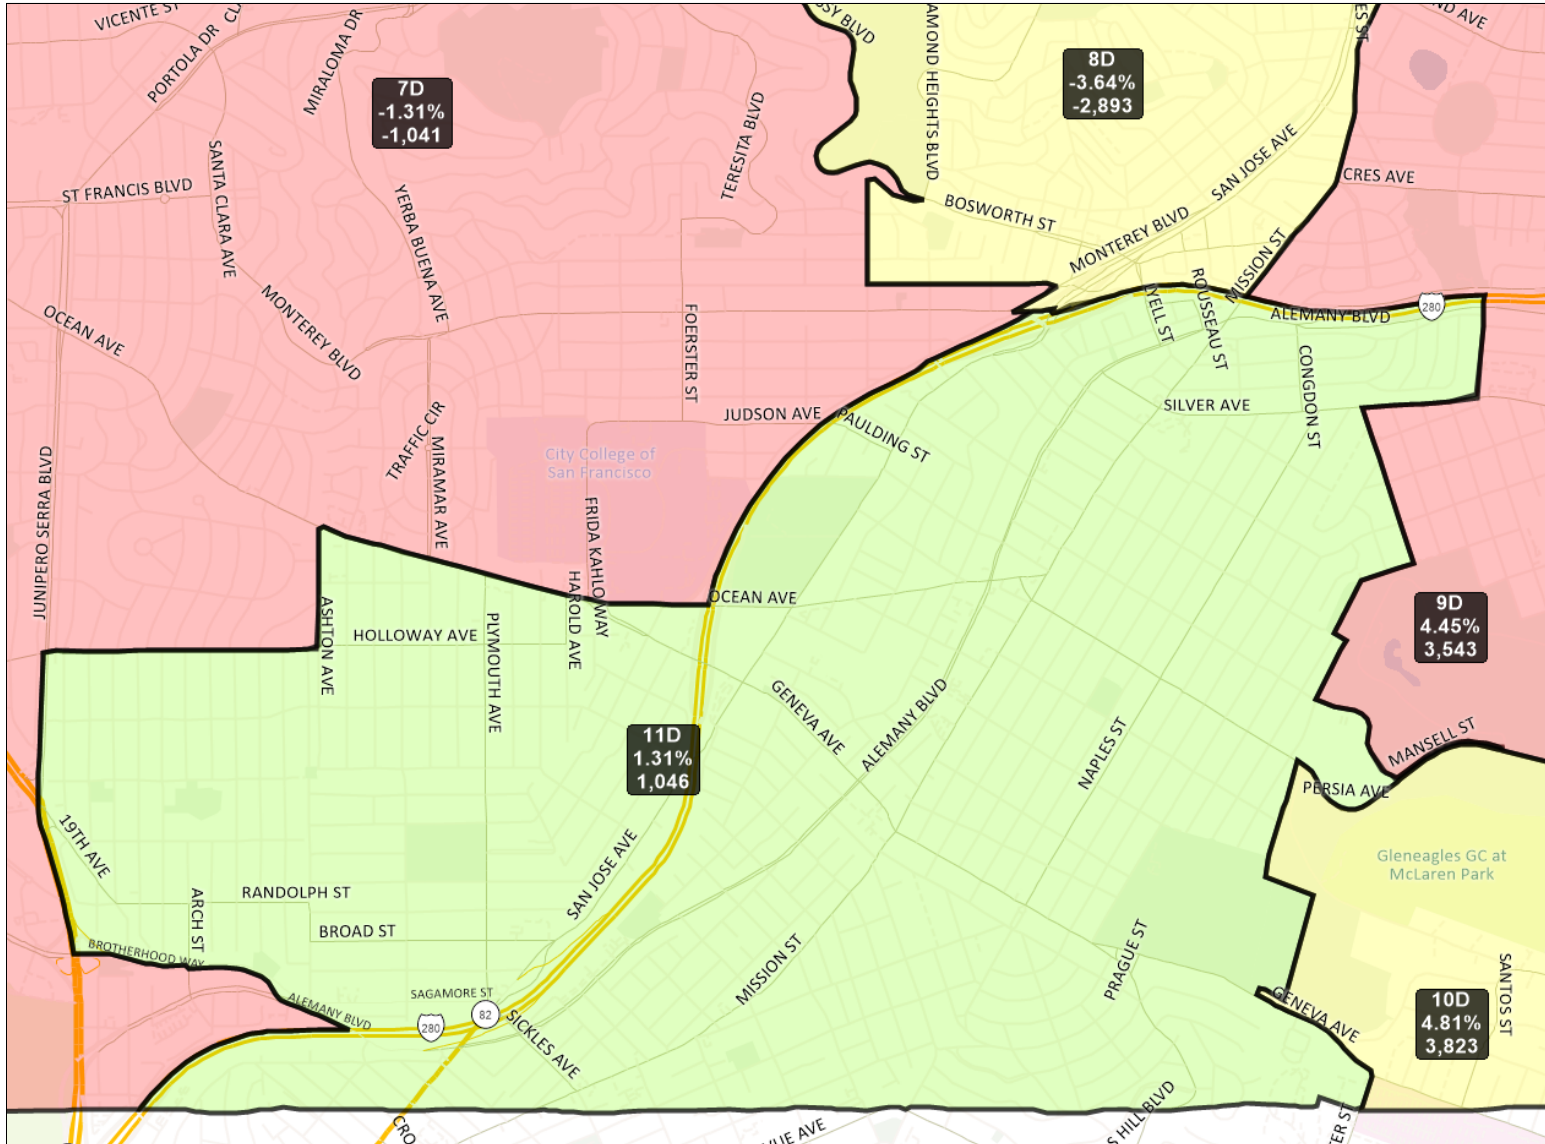

San Francisco Redistricting Task Force
Board of Supervisors Redistricting
Map 4 D; March 30, 2022

District label shows district name, % deviation, total deviation.

This is a preliminary version of San Francisco's Board of Supervisors districts and is not the final map of the Redistricting Task Force. This is a preliminary version, not a final draft.