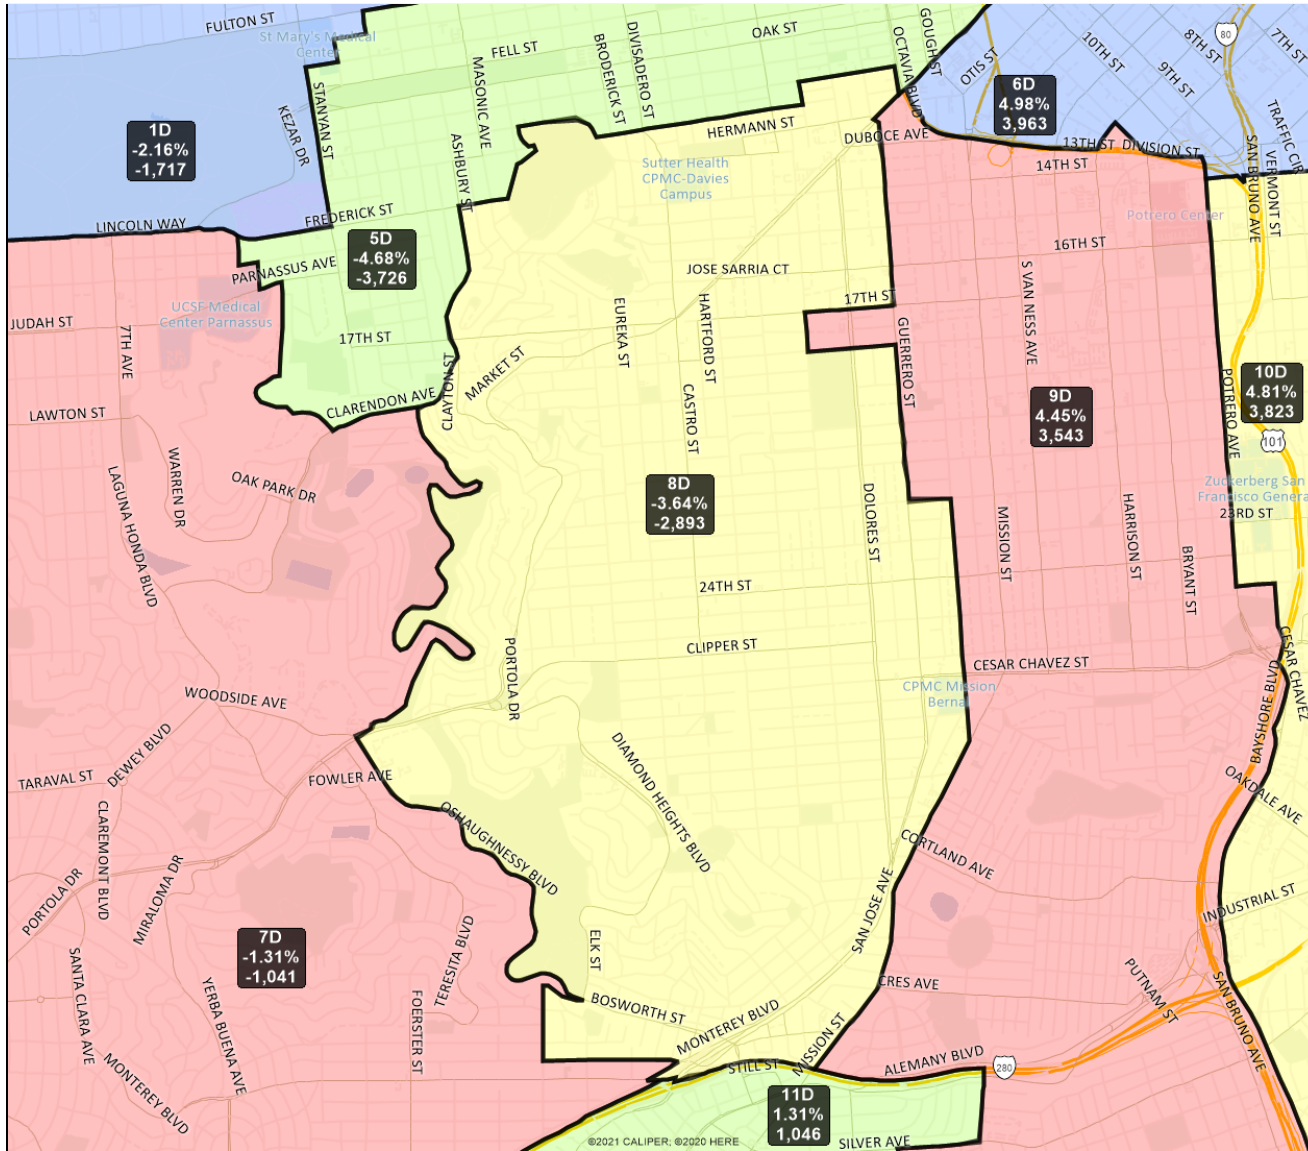

San Francisco Redistricting Task Force Board of Supervisors Redistricting Map 4 D; March 30, 2022

District label shows district name, % deviation, total deviation.

This is a preliminary version of San Francisco's Board of Supervisors districts and is not the final map of the Redistricting Task Force. This is a preliminary version, not a final draft.