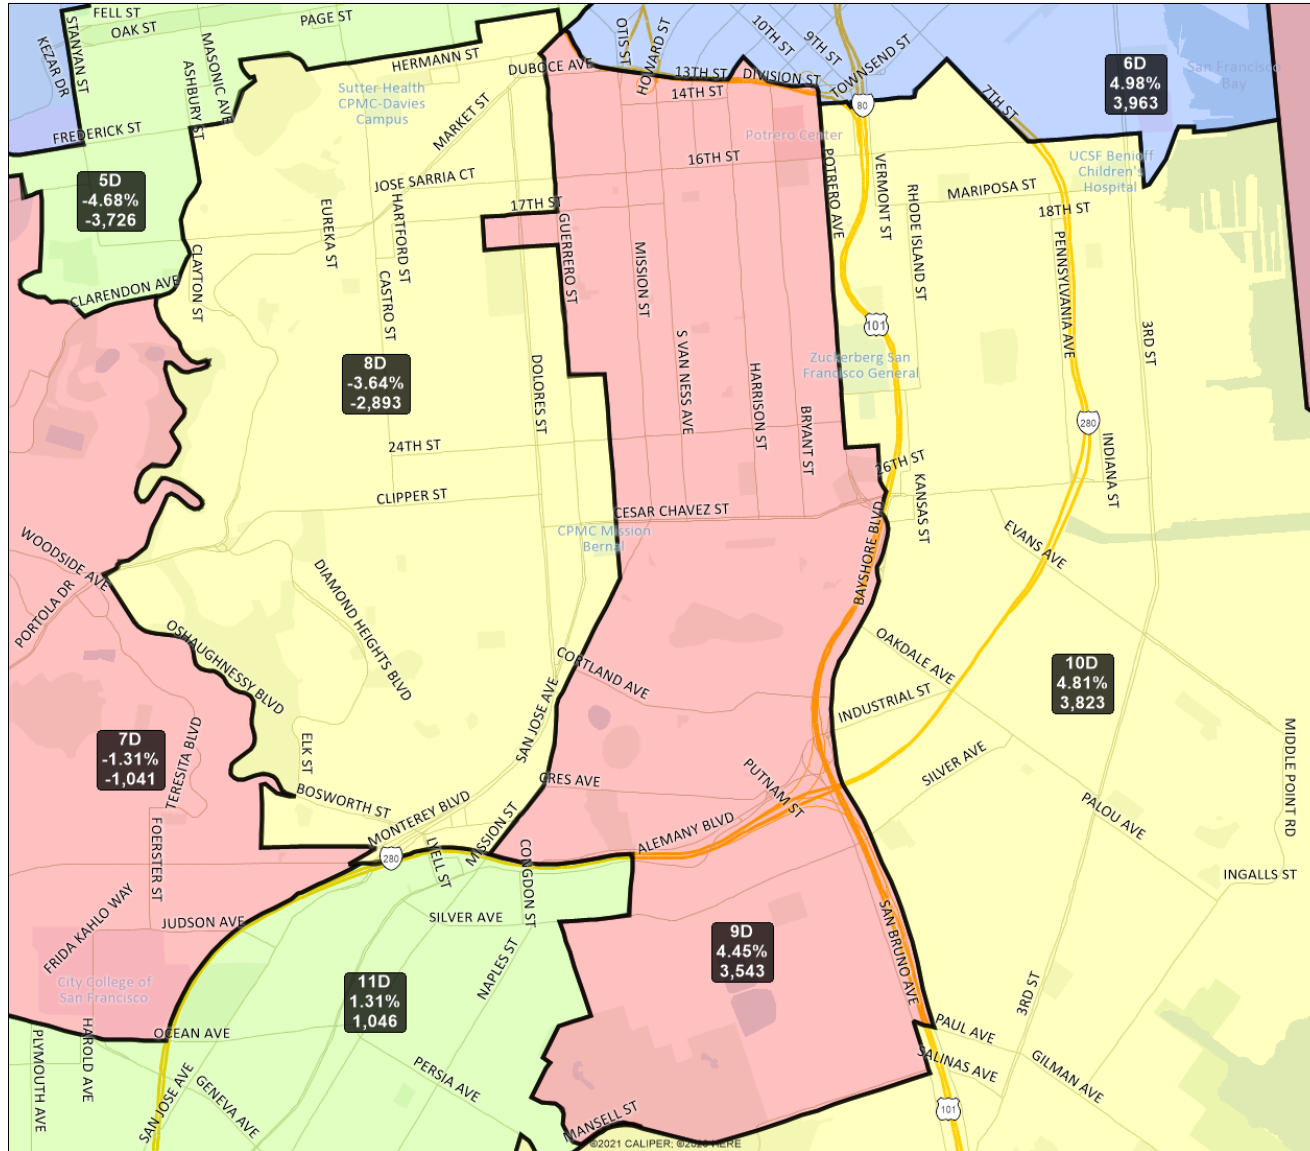

San Francisco Redistricting Task Force
Board of Supervisors Redistricting
Map 4 D; March 30, 2022

District label shows district name, % deviation, total deviation.

This is a preliminary version of San Francisco's Board of Supervisors districts and is not the final map of the Redistricting Task Force. This is a preliminary version, not a final draft.