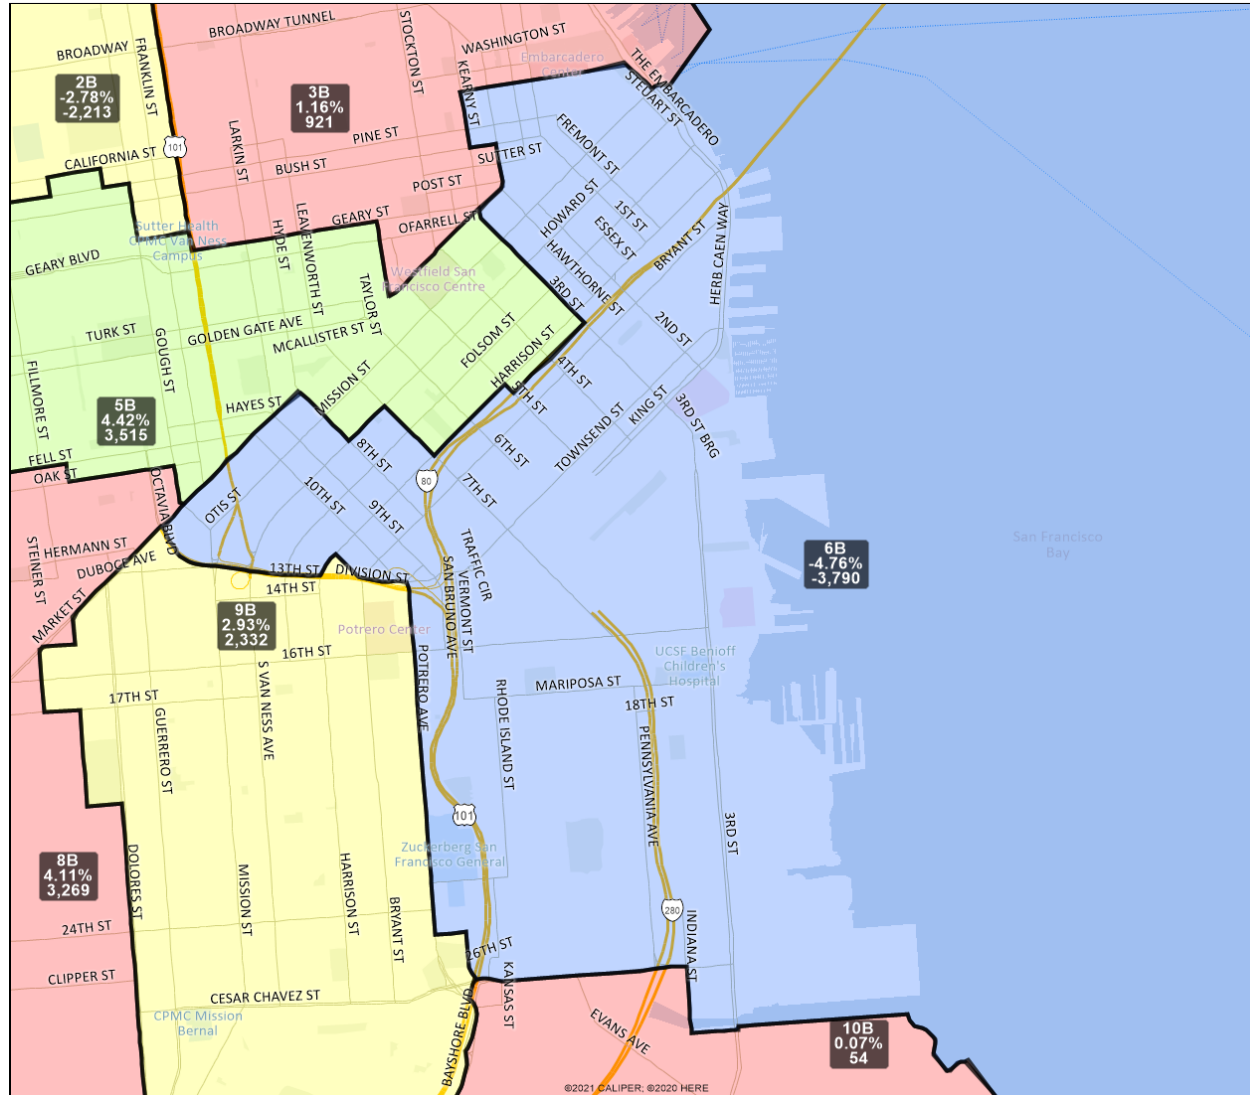

# San Francisco Redistricting Task Force Board of Supervisors Redistricting Map 4 B; March 30, 2022

District label shows district name, % deviation, total deviation.

This is a preliminary version of San Francisco's Board of Supervisors districts and is not the final map of the Redistricting Task Force. This is a preliminary version, not a final draft.

San Francisco Redistricting Task Force  
Board of Supervisors Redistricting  
Map 4 B; March 30, 2022

District label shows district name, % deviation, total deviation.

This is a preliminary version of San Francisco's Board of Supervisors districts and is not the final map of the Redistricting Task Force. This is a preliminary version, not a final draft.

**San Francisco Redistricting Task Force**  
**Board of Supervisors Redistricting**  
*Map 4 B; March 30, 2022*

**District 6B detail**

District label shows district name, % deviation, total deviation.

This is a preliminary version of San Francisco's Board of Supervisors districts and is not the final map of the Redistricting Task Force. **This is a preliminary version, not a final draft.**