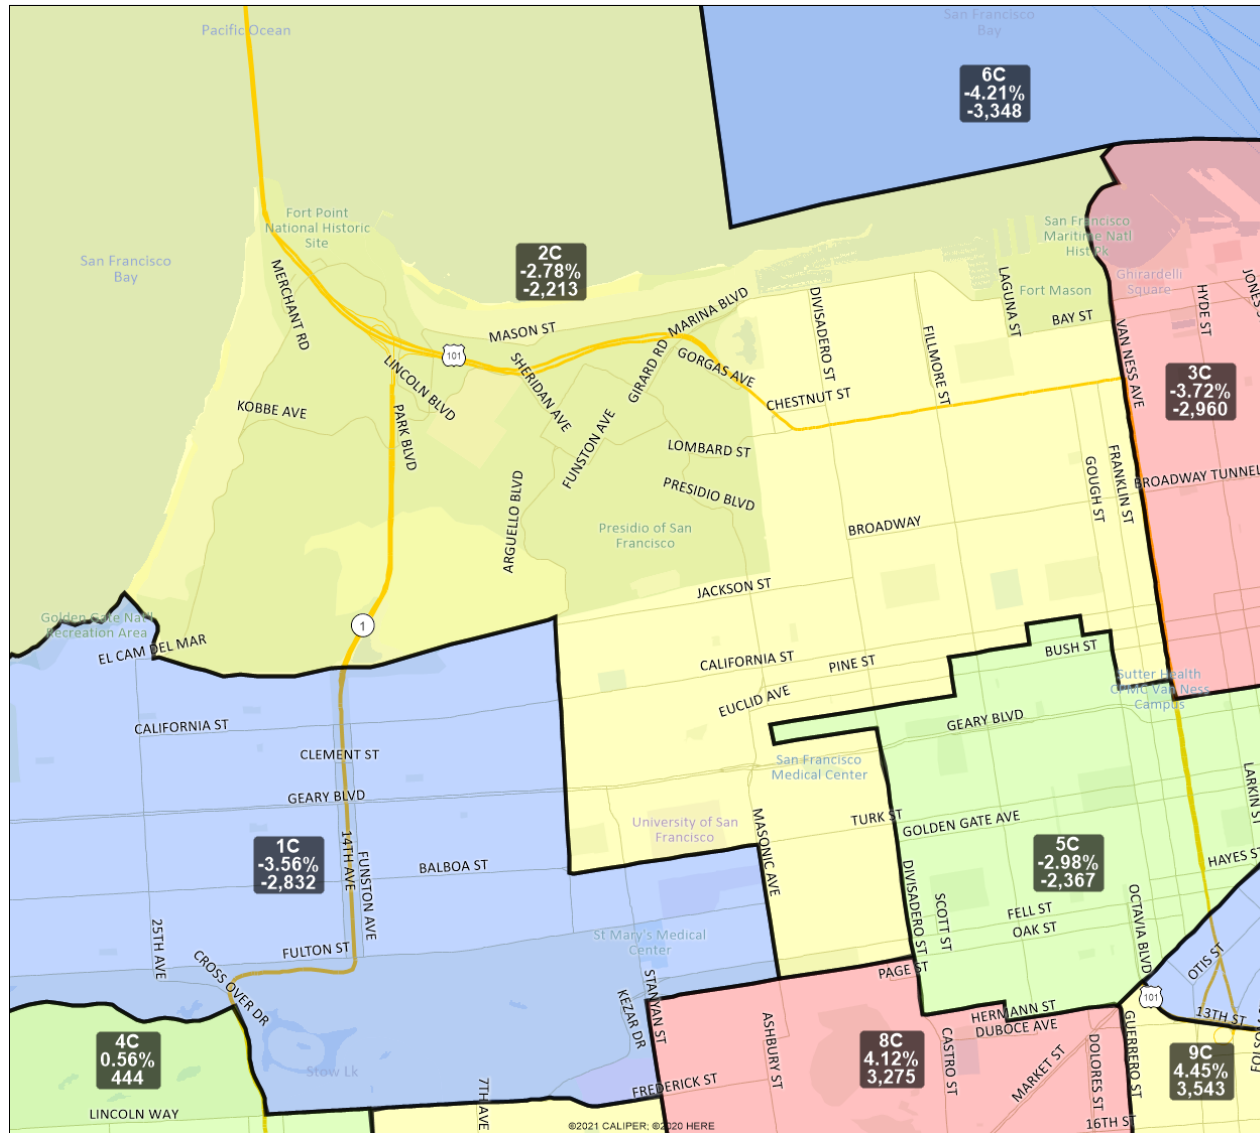

## Board of Supervisors Redistricting

Map 4 C; March 30, 2022

District label shows district name, % deviation, total deviation.

This is a preliminary version of San Francisco's Board of Supervisors districts and is not the final map of the Redistricting Task Force. This is a preliminary version, not a final draft.

**San Francisco Redistricting Task Force**  
**Board of Supervisors Redistricting**  
*Map 4 C; March 30, 2022*

District label shows district name, % deviation, total deviation.

This is a preliminary version of San Francisco's Board of Supervisors districts and is not the final map of the Redistricting Task Force. This is a preliminary version, not a final draft.

# San Francisco Redistricting Task Force Board of Supervisors Redistricting Map 4 C; March 30, 2022

District label shows district name, % deviation, total deviation.

This is a preliminary version of San Francisco's Board of Supervisors districts and is not the final map of the Redistricting Task Force. This is a preliminary version, not a final draft.