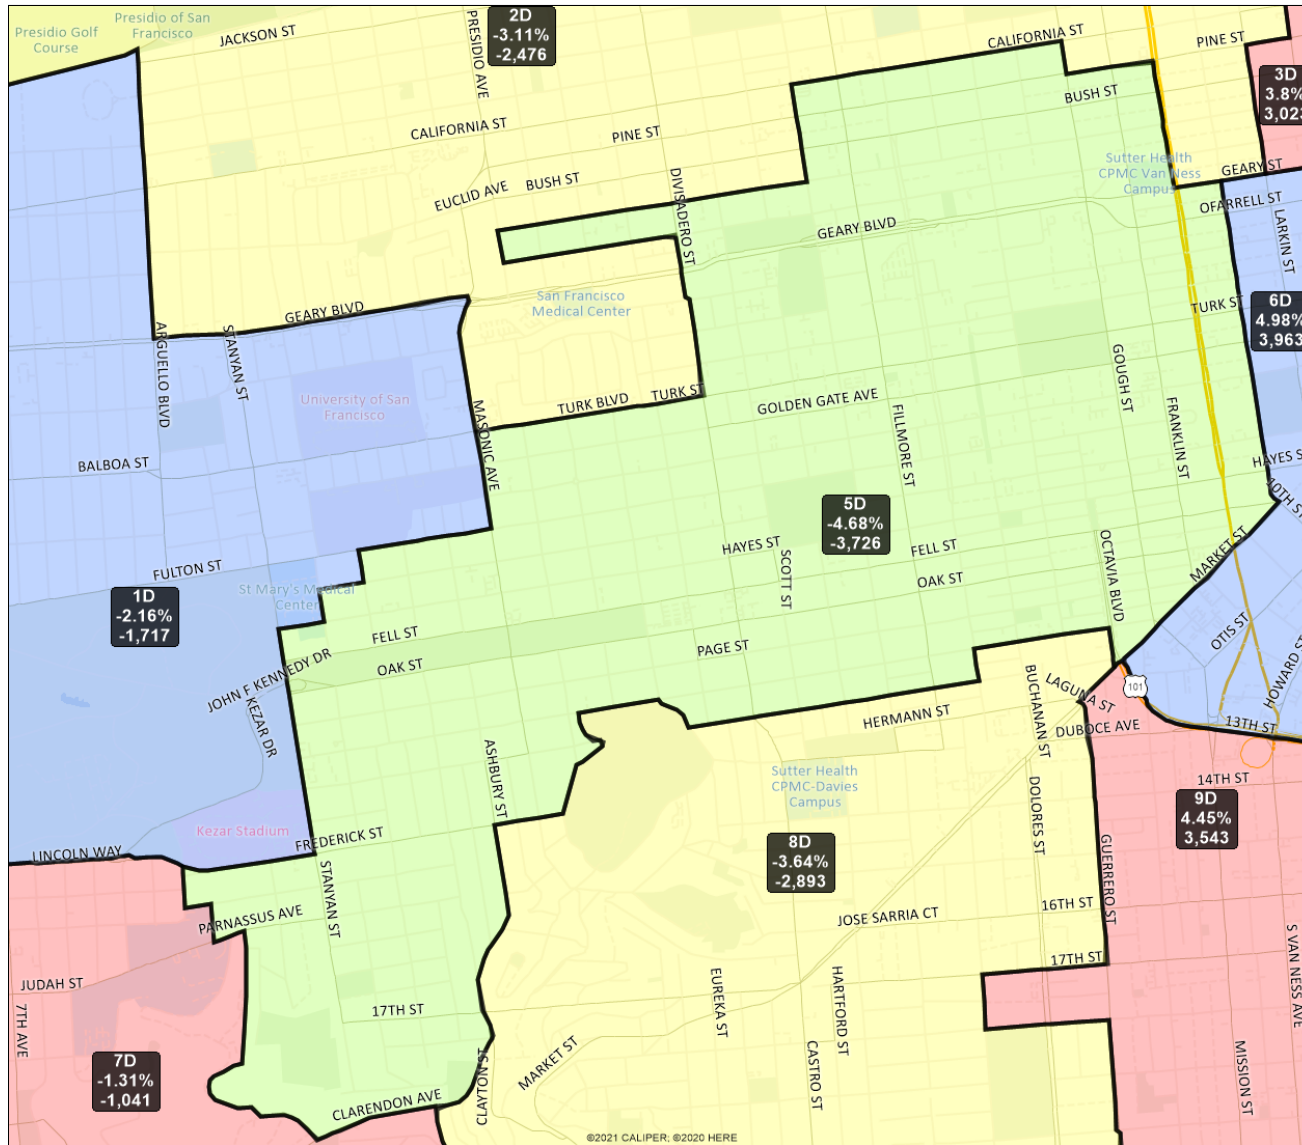

San Francisco Redistricting Task Force Board of Supervisors Redistricting Map 4 D; March 30, 2022

District label shows district name, % deviation, total deviation.

This is a preliminary version of San Francisco's Board of Supervisors districts and is not the final map of the Redistricting Task Force. This is a preliminary version, not a final draft.