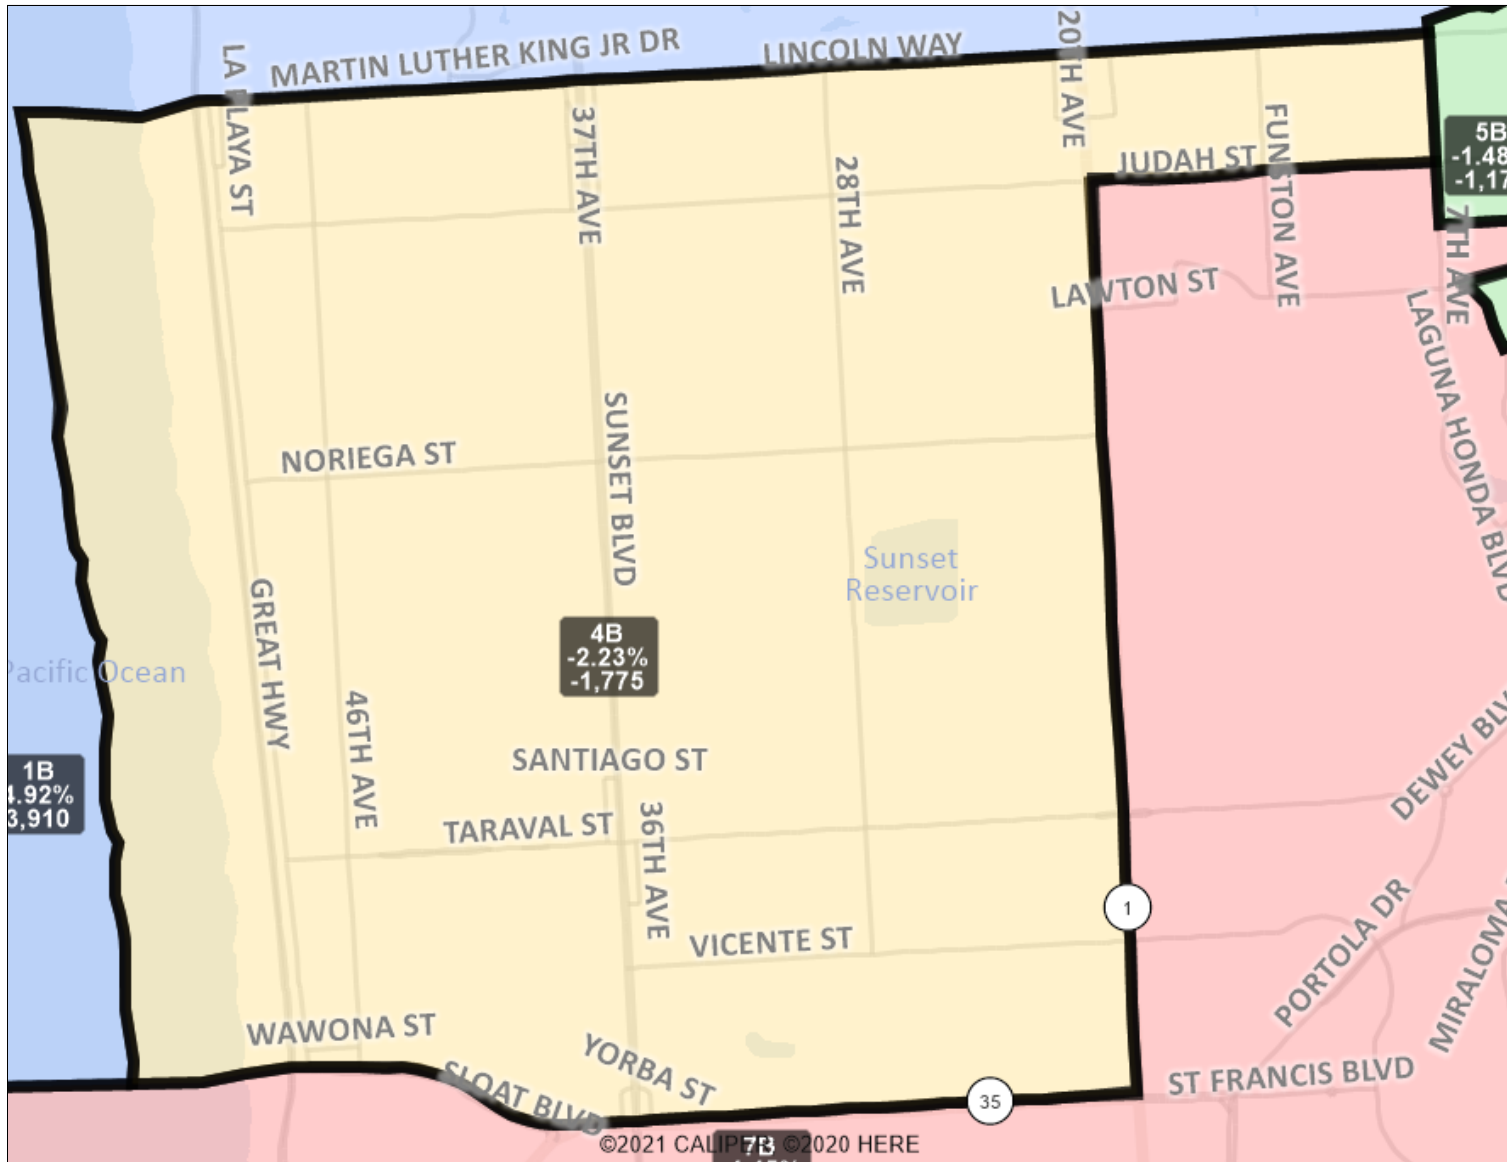

San Francisco Redistricting Task Force
Board of Supervisors Redistricting
Map 2 B; March 18, 2022

District label shows district name, % deviation, total deviation..

This is a preliminary version of San Francisco's Board of Supervisors districts and is not the final map of the Redistricting Task Force. This is a preliminary version , not a final draft.