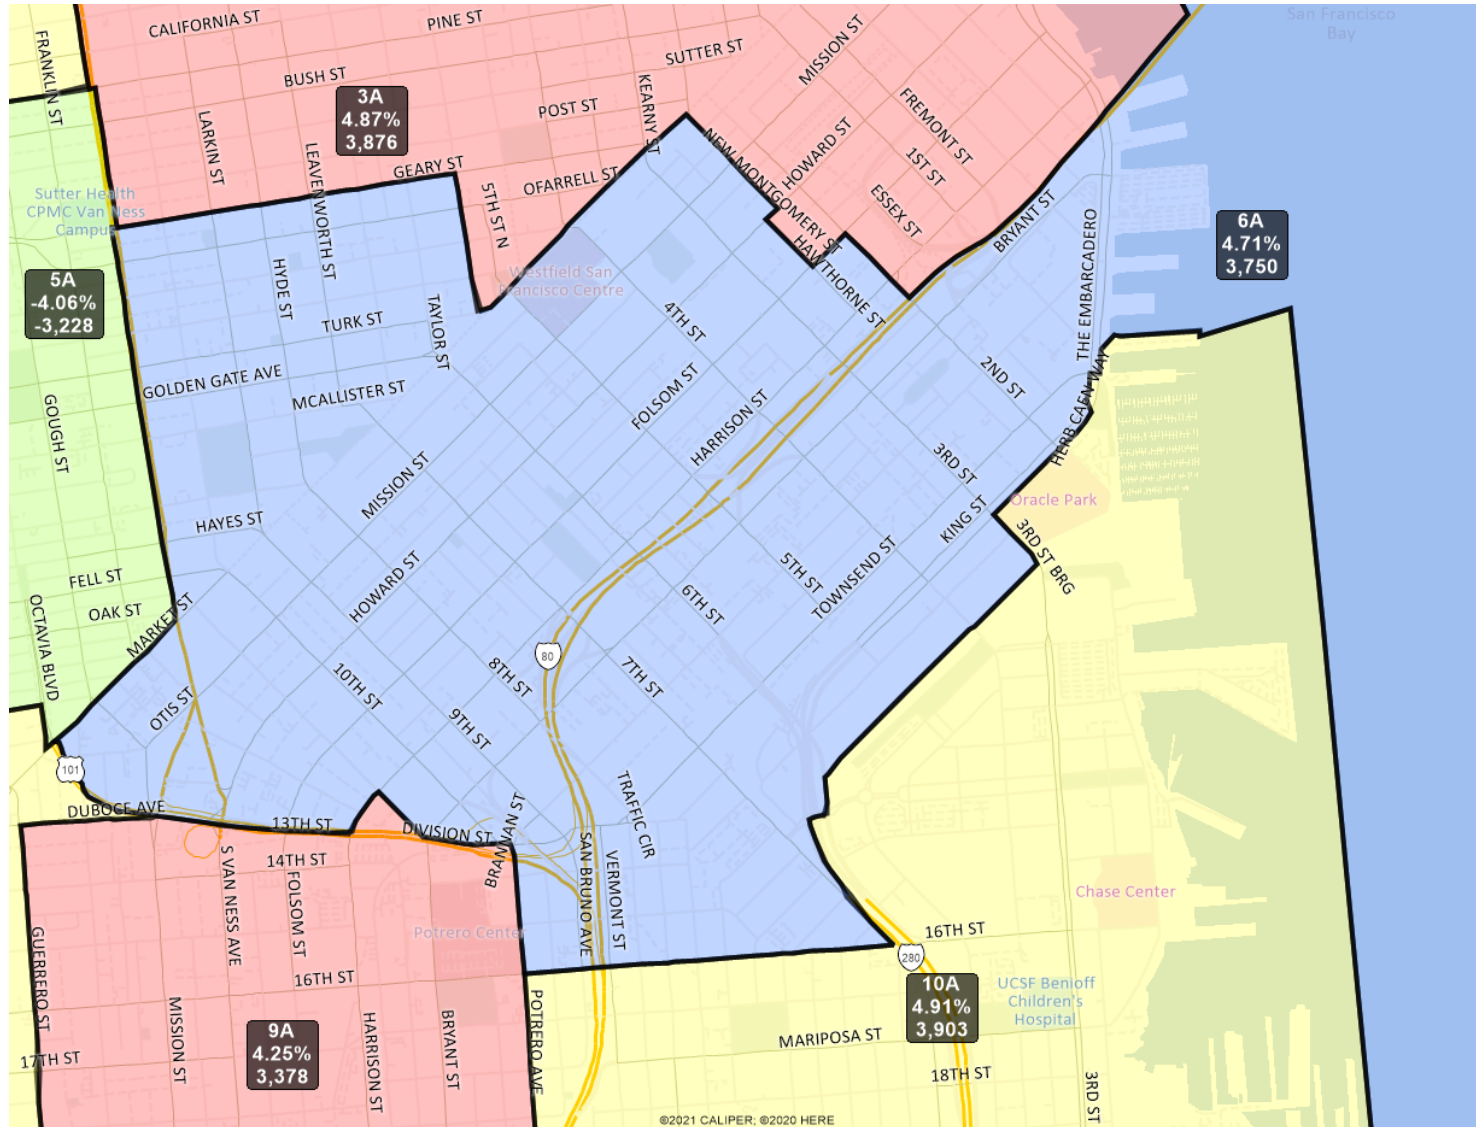

San Francisco Redistricting Task Force Board of Supervisors Redistricting

Map 2 A; March 18, 2022

District label shows district name, % deviation, and total deviation.

This is a preliminary version of San Francisco's Board of Supervisors districts and is not the final map of the Redistricting Task Force. This is a preliminary version, not a final draft.