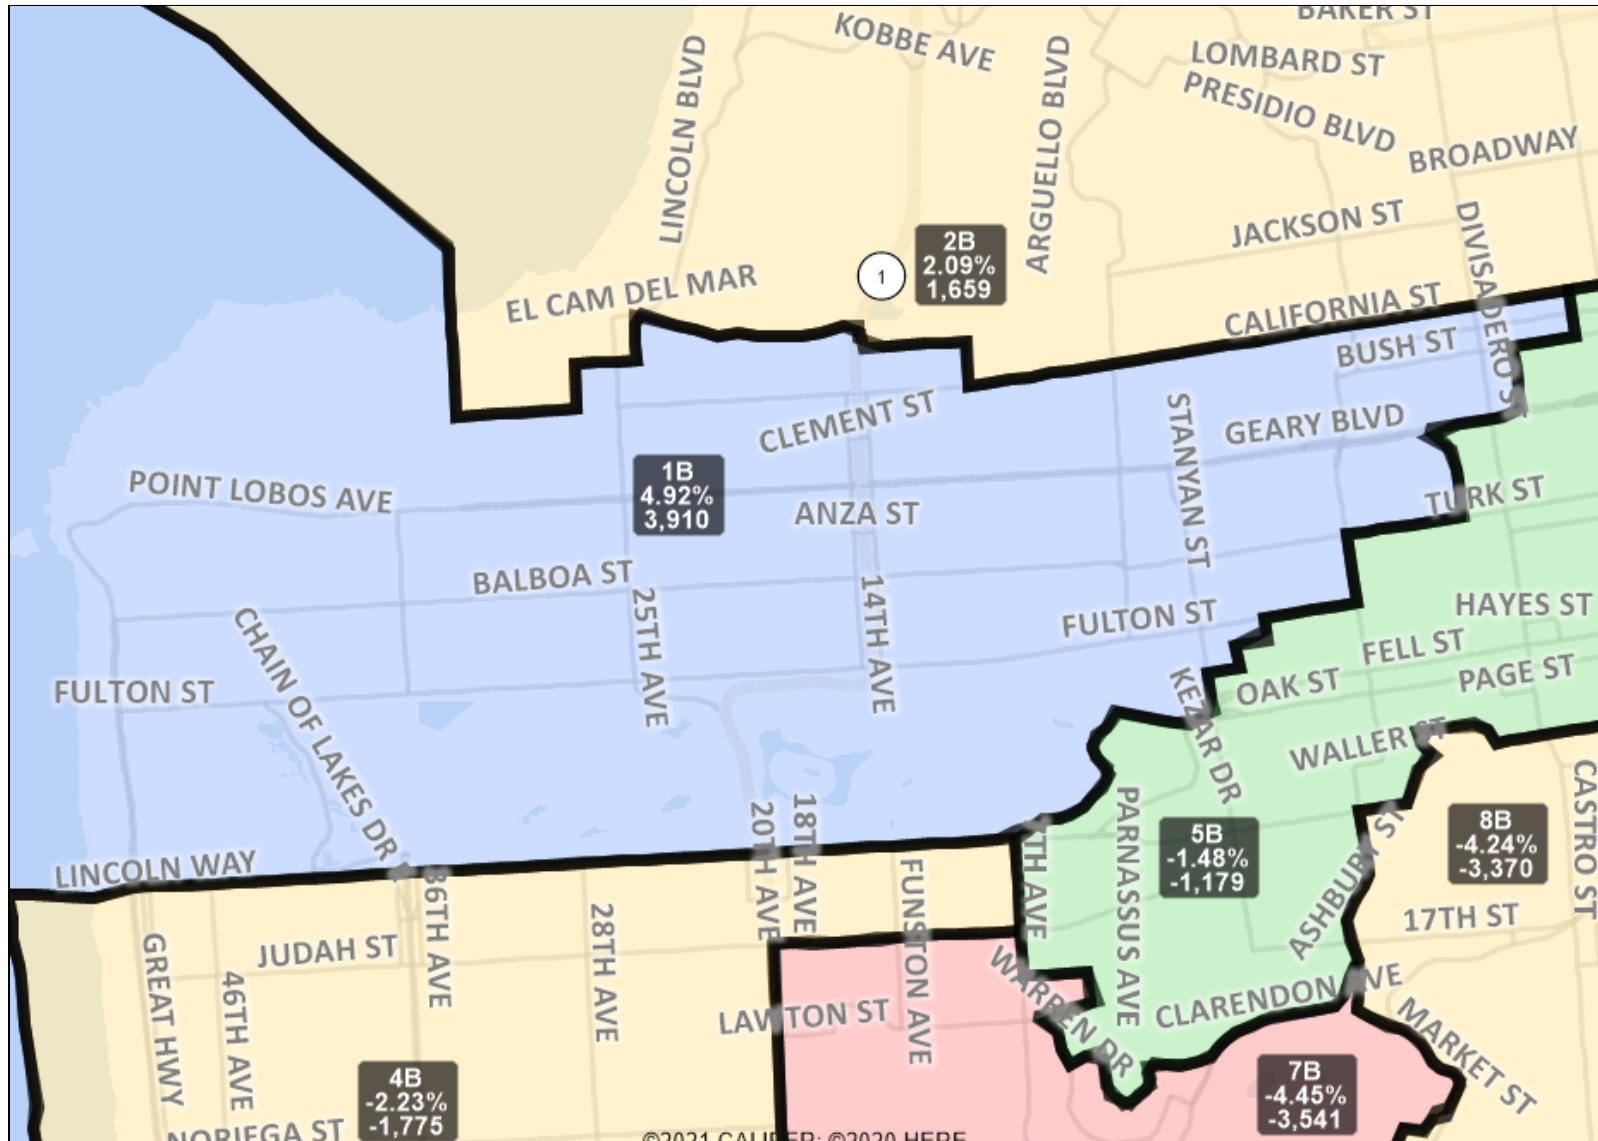

San Francisco Redistricting Task Force
Board of Supervisors Redistricting
Map 2 B; March 18, 2022

District label shows district name, % deviation, total deviation..
This is a preliminary version of San Francisco's Board of Supervisors districts and is not the final map of the Redistricting Task Force. This is a preliminary version , not a final draft.