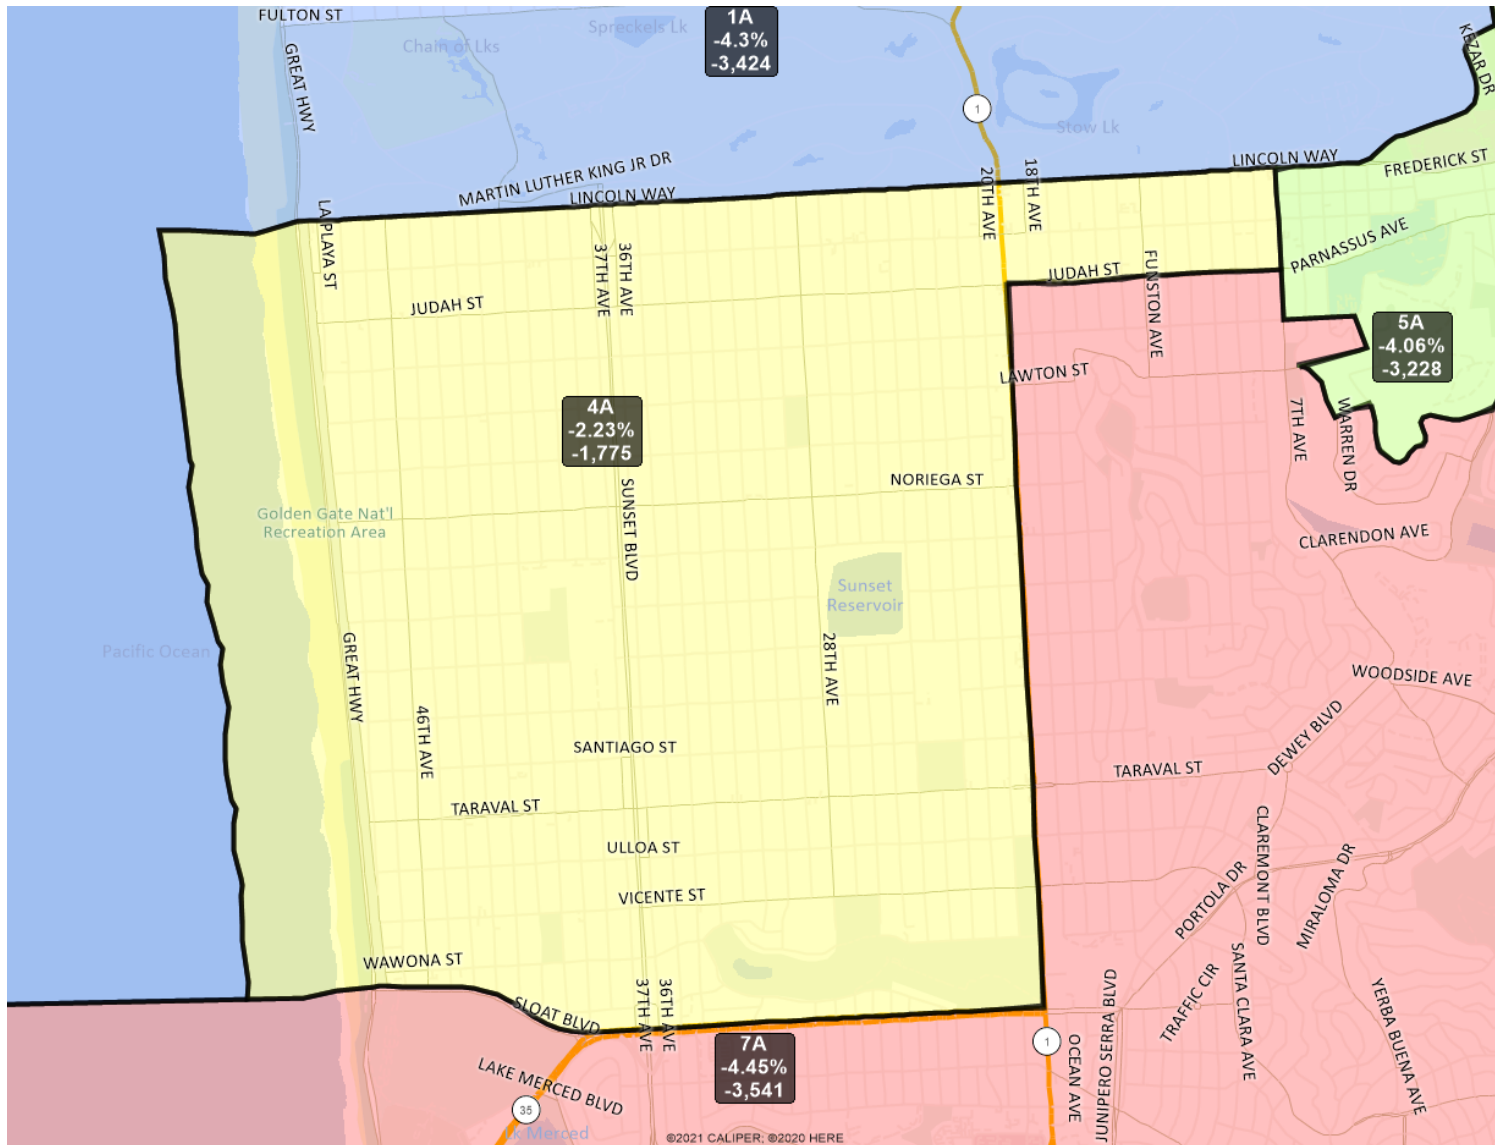

Map 2 B is based on Map 2 A as a starting point. Sunnydale is included in district 10B, and so the northern border of that district moved south to accommodate the added population. As a result, the Tenderloin is included with district 3B to compensate for the population change in district 6B. The Financial District was added to district 6B to help balance between districts 3B and 6B and to avoid creating further large-scale impacts on the map that would contradict the direction listed above. All of the direction outlined above is accomplished in Map 2 B to the extent possible given discrepancies between census geography and neighborhood boundaries.

San Francisco Redistricting Task Force Board of Supervisors Redistricting

Map 2 A; March 18, 2022

District label shows district name, % deviation, and total deviation.

This is a preliminary version of San Francisco's Board of Supervisors districts and is not the final map of the Redistricting Task Force. This is a preliminary version, not a final draft.