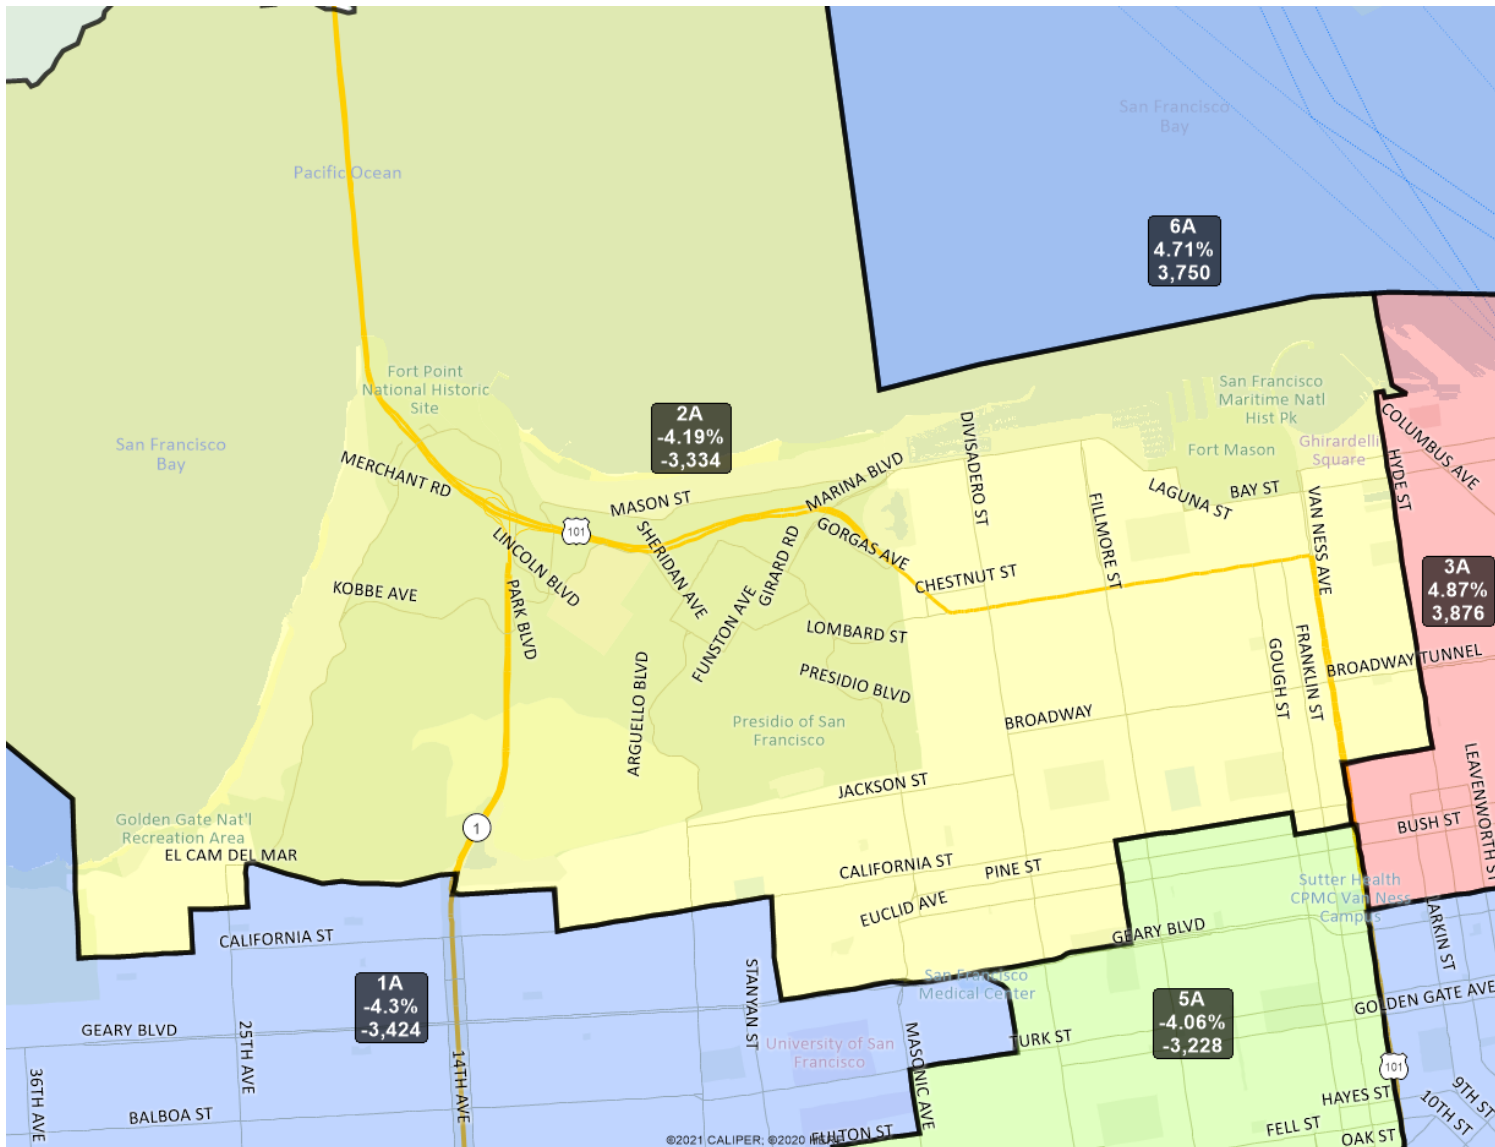

Map 2 B is based on Map 2 A as a starting point. Sunnydale is included in district 10B, and so the northern border of that district moved south to accommodate the added population. As a result, the Tenderloin is included with district 3B to compensate for the population change in district 6B. The Financial District was added to district 6B to help balance between districts 3B and 6B and to avoid creating further large-scale impacts on the map that would contradict the direction listed above. All of the direction outlined above is accomplished in Map 2 B to the extent possible given discrepancies between census geography and neighborhood boundaries.

San Francisco Redistricting Task Force
Board of Supervisors Redistricting
Map 2 A; March 18, 2022

District label shows district name, % deviation, and total deviation.

This is a preliminary version of San Francisco's Board of Supervisors districts and is not the final map of the Redistricting Task Force. This is a preliminary version, not a final draft.