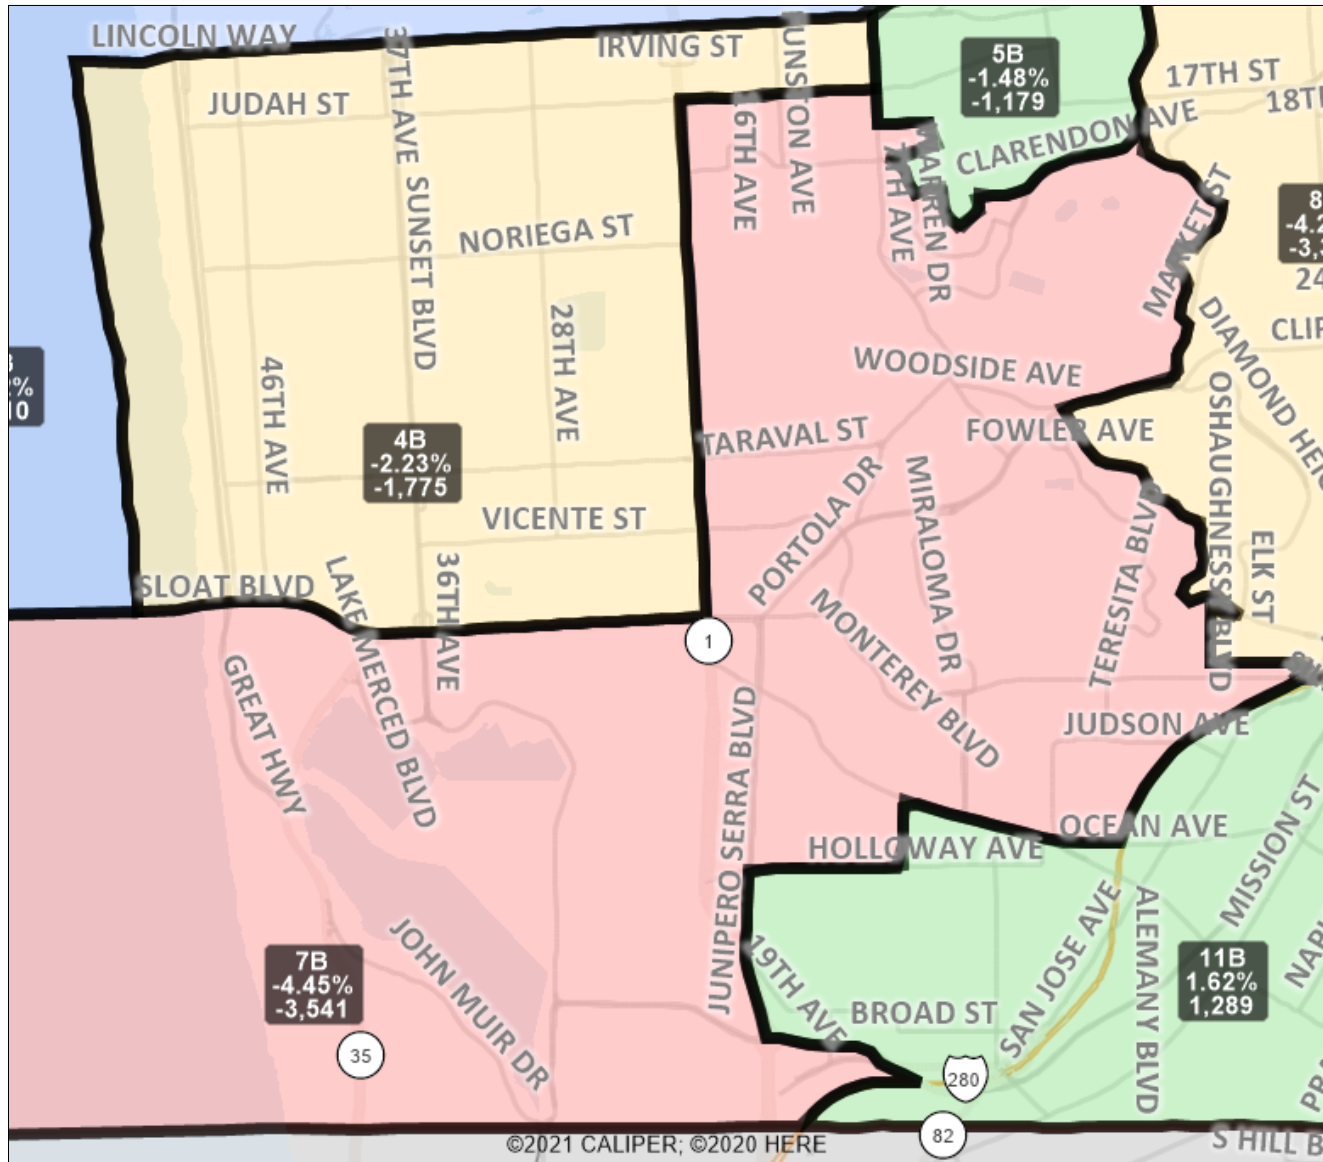

San Francisco Redistricting Task Force
Board of Supervisors Redistricting
Map 2 B; March 18, 2022

District label shows district name, % deviation, total deviation..

This is a preliminary version of San Francisco's Board of Supervisors districts and is not the final map of the Redistricting Task Force. This is a preliminary version , not a final draft.