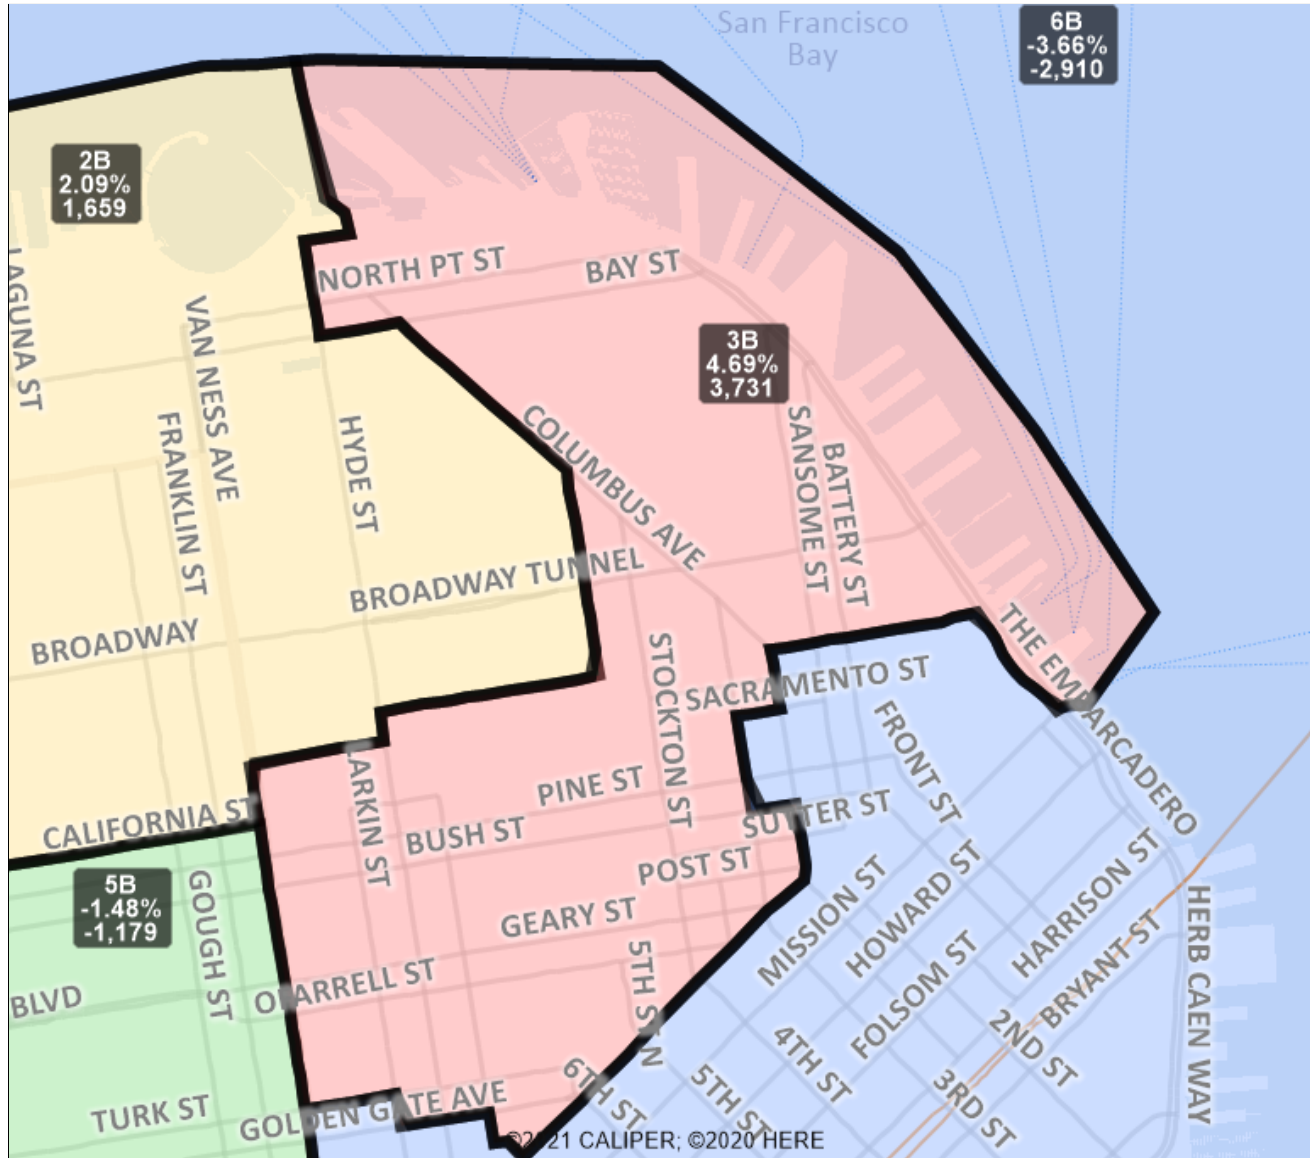

San Francisco Redistricting Task Force
Board of Supervisors Redistricting
Map 2 B; March 18, 2022

District label shows district name, % deviation, total deviation..
This is a preliminary version of San Francisco's Board of Supervisors districts and is not the final map of the Redistricting Task Force. This is a preliminary version , not a final draft.