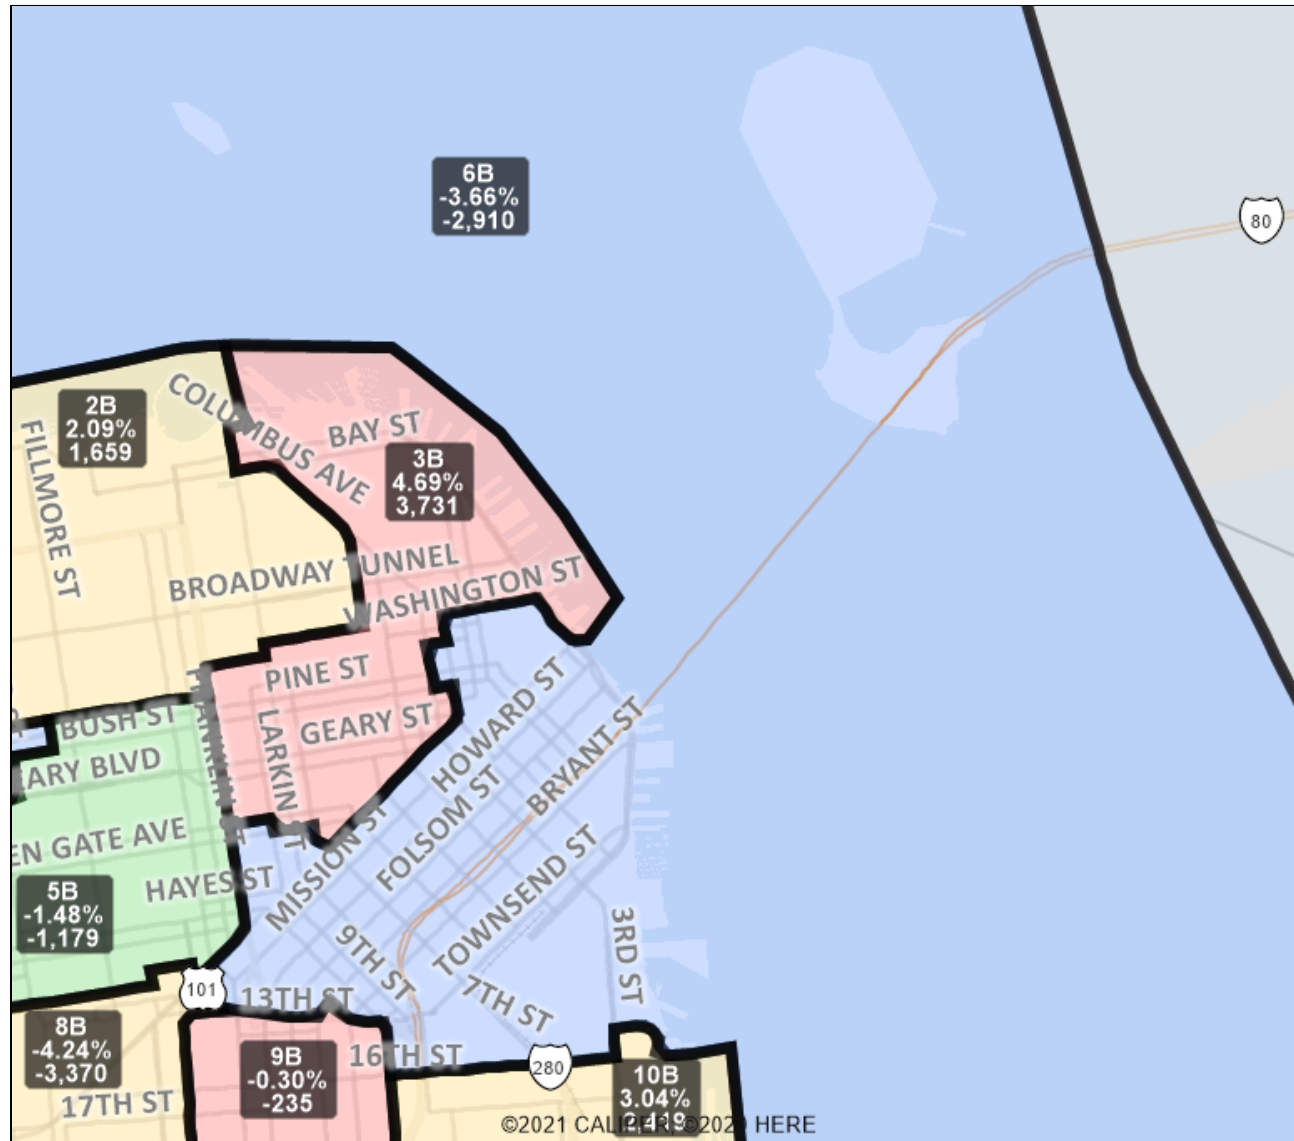

San Francisco Redistricting Task Force
Board of Supervisors Redistricting
Map 2 B; March 18, 2022

District label shows district name, % deviation, total deviation..
This is a preliminary version of San Francisco's Board of Supervisors districts and is not the final map of the Redistricting Task Force. This is a preliminary version, not a final draft.