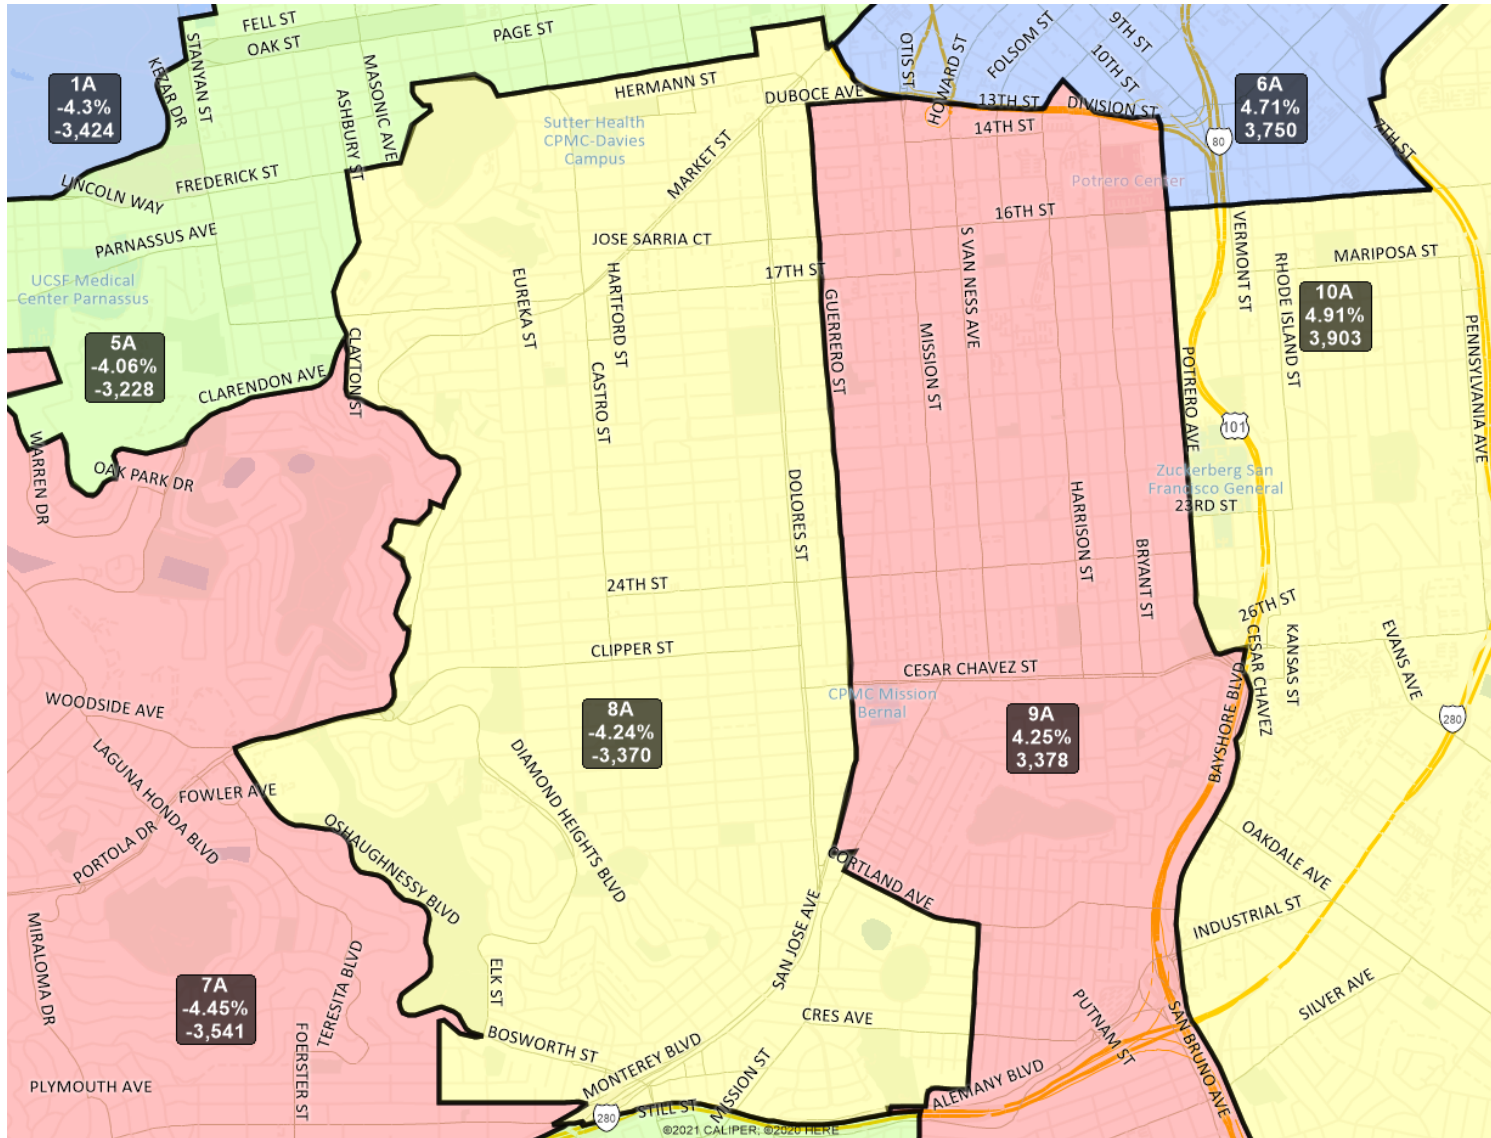

San Francisco Redistricting Task Force
Board of Supervisors Redistricting
Map 2 A; March 18, 2022

District label shows district name, % deviation, and total deviation.

This is a preliminary version of San Francisco's Board of Supervisors districts and is not the final map of the Redistricting Task Force. This is a preliminary version, not a final draft.