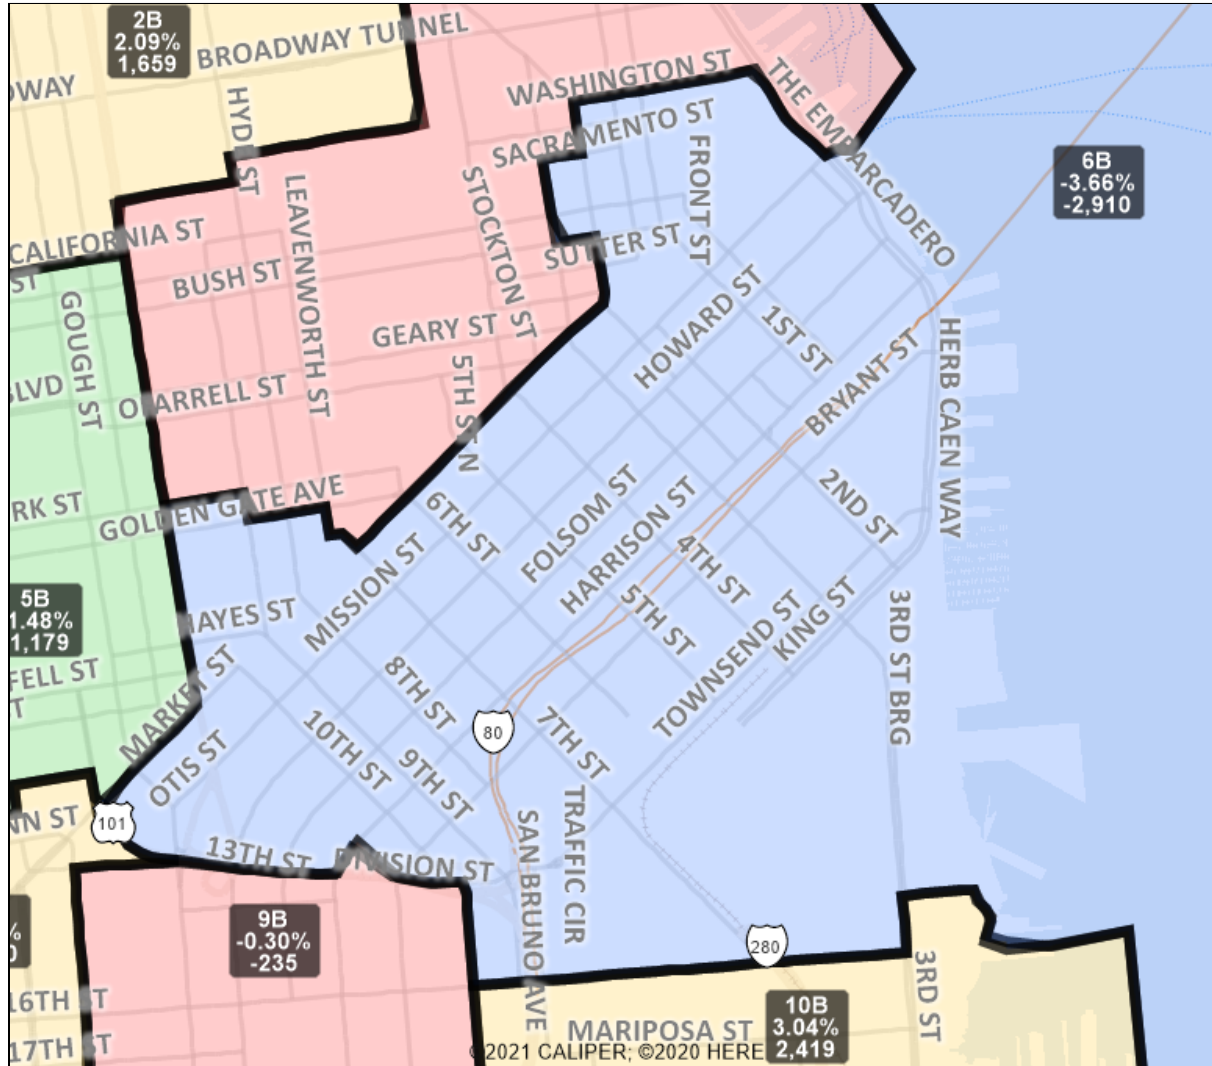

San Francisco Redistricting Task Force
Board of Supervisors Redistricting
Map 2 B; March 18, 2022

District 6B Detail

District label shows district name, % deviation, total deviation..

This is a preliminary version of San Francisco's Board of Supervisors districts and is not the final map of the Redistricting Task Force. This is a preliminary version , not a final draft.