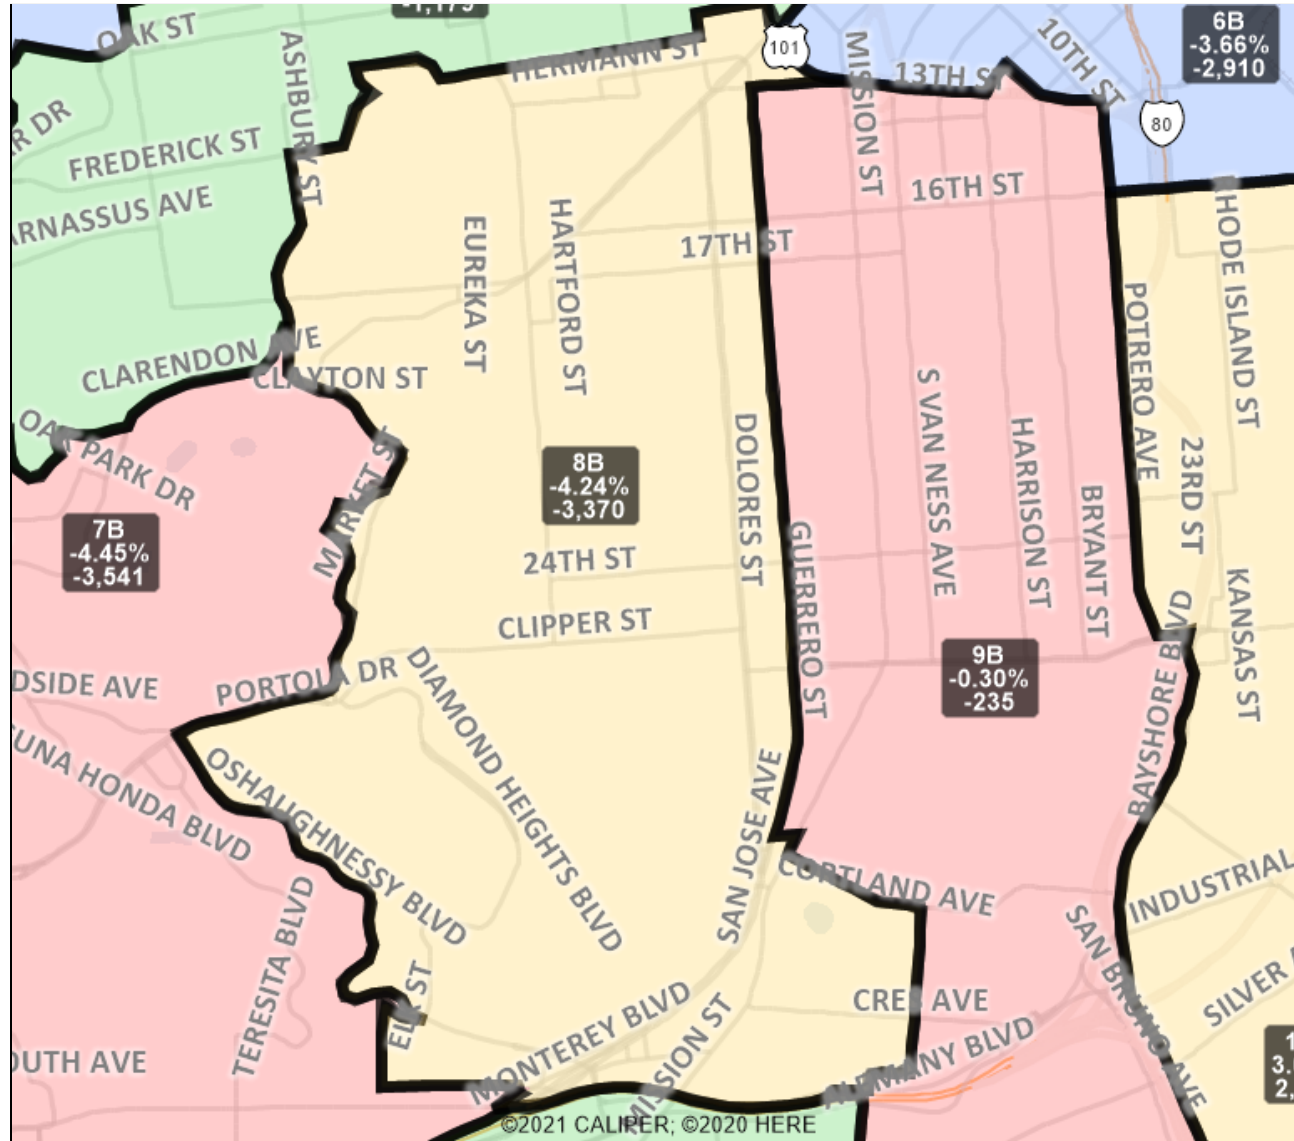

San Francisco Redistricting Task Force
Board of Supervisors Redistricting
Map 2 B; March 18, 2022

District label shows district name, % deviation, total deviation..
This is a preliminary version of San Francisco's Board of Supervisors districts and is not the final map of the Redistricting Task Force. This is a preliminary version , not a final draft.