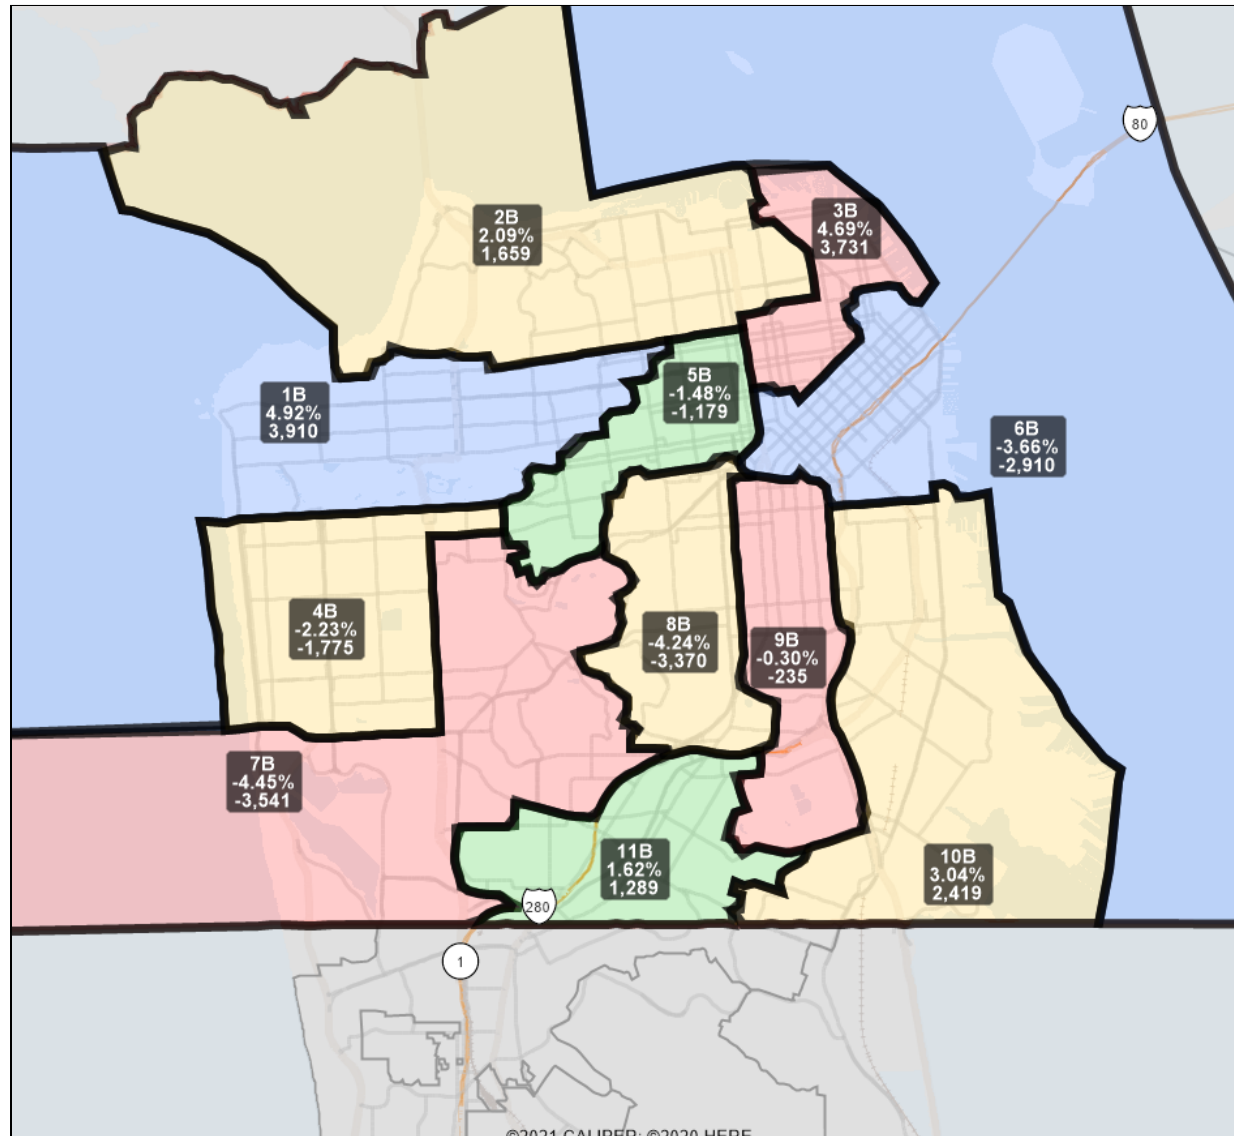

San Francisco Redistricting Task Force
Board of Supervisors Redistricting
Map 2 B; March 18, 2022

District label shows district name, % deviation, total deviation..

This is a preliminary version of San Francisco's Board of Supervisors districts and is not the final map of the Redistricting Task Force. This is a preliminary version, not a final draft.