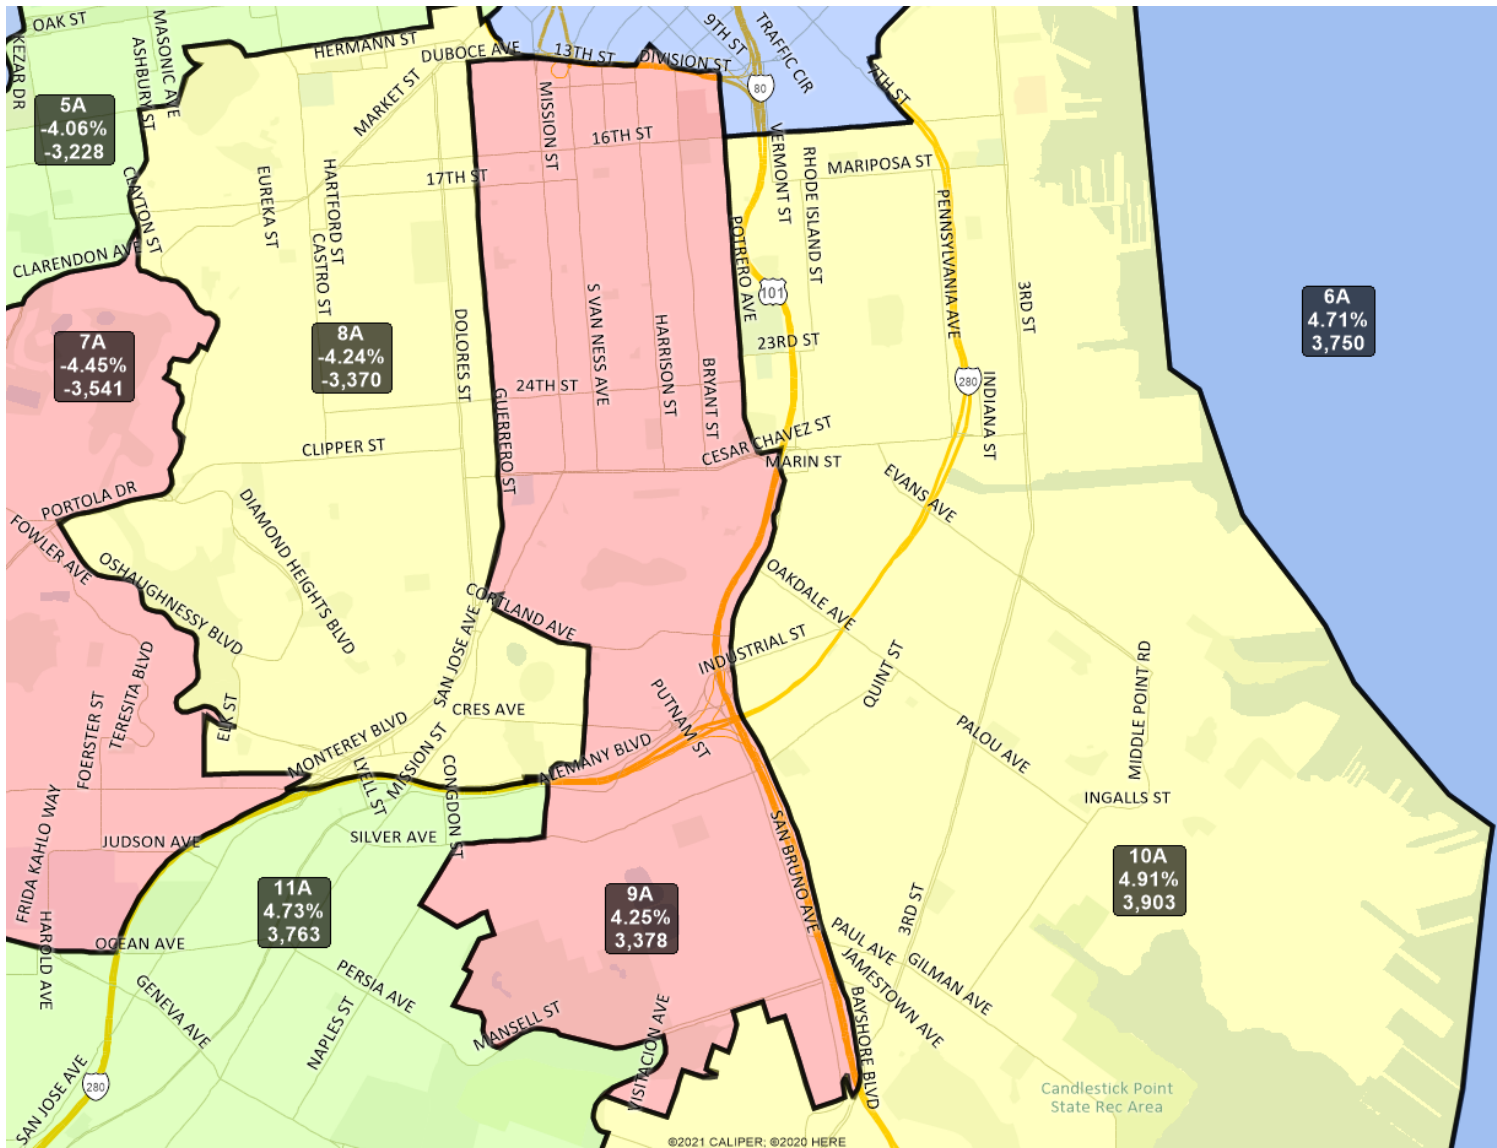

San Francisco Redistricting Task Force Board of Supervisors Redistricting Map 2 A; March 18, 2022

District label shows district name, % deviation, and total deviation.
This is a preliminary version of San Francisco's Board of Supervisors districts and is not the final map of the Redistricting Task Force. This is a preliminary version, not a final draft.