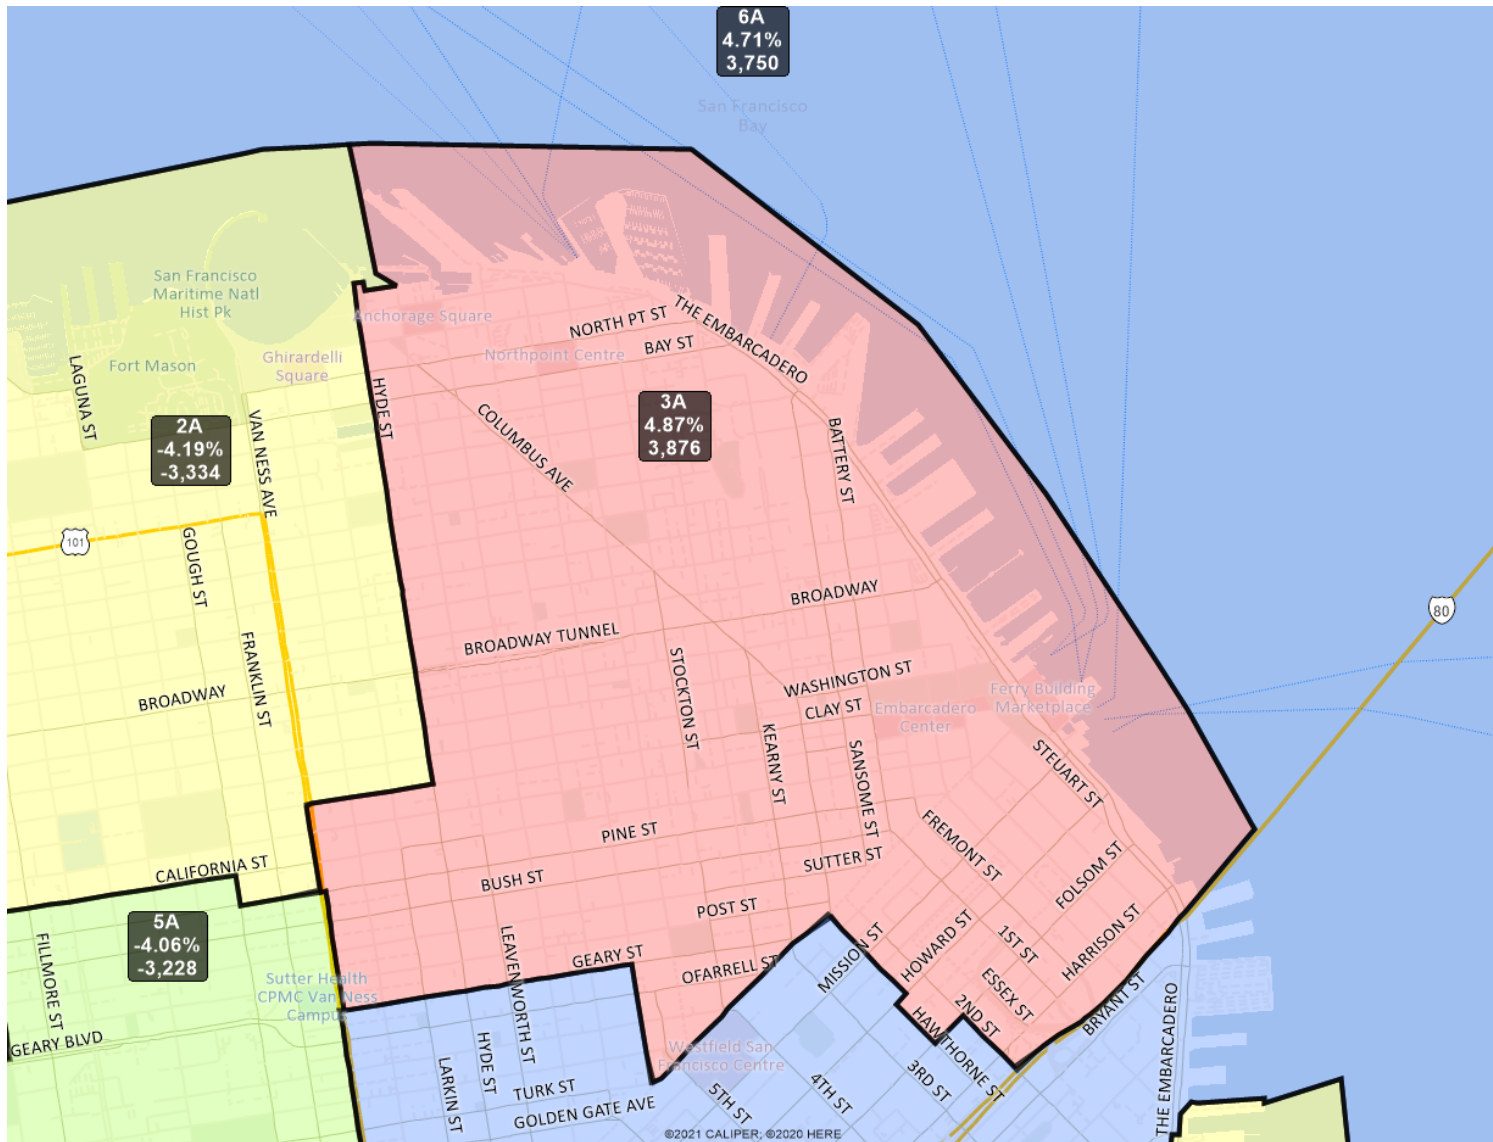

San Francisco Redistricting Task Force Board of Supervisors Redistricting Map 2 A; March 18, 2022

District label shows district name, % deviation, and total deviation.

This is a preliminary version of San Francisco's Board of Supervisors districts and is not the final map of the Redistricting Task Force. This is a preliminary version, not a final draft.