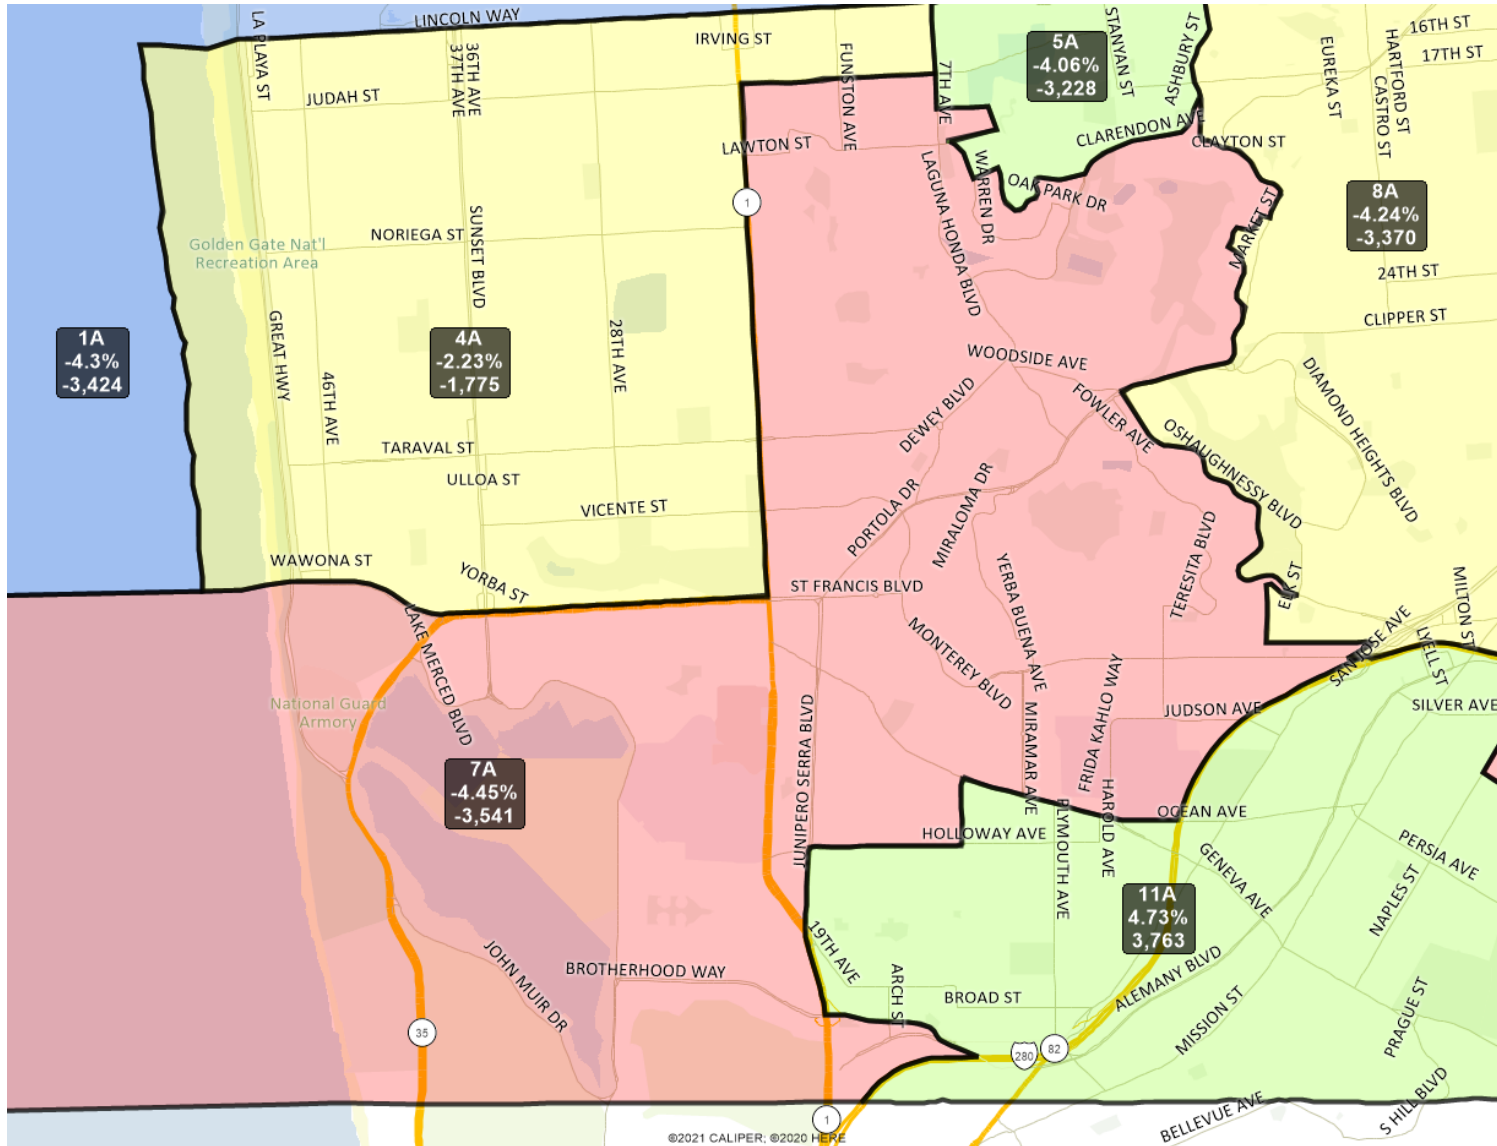

San Francisco Redistricting Task Force Board of Supervisors Redistricting Map 2 A; March 18, 2022

District label shows district name, % deviation, and total deviation.

This is a preliminary version of San Francisco's Board of Supervisors districts and is not the final map of the Redistricting Task Force. This is a preliminary version, not a final draft.