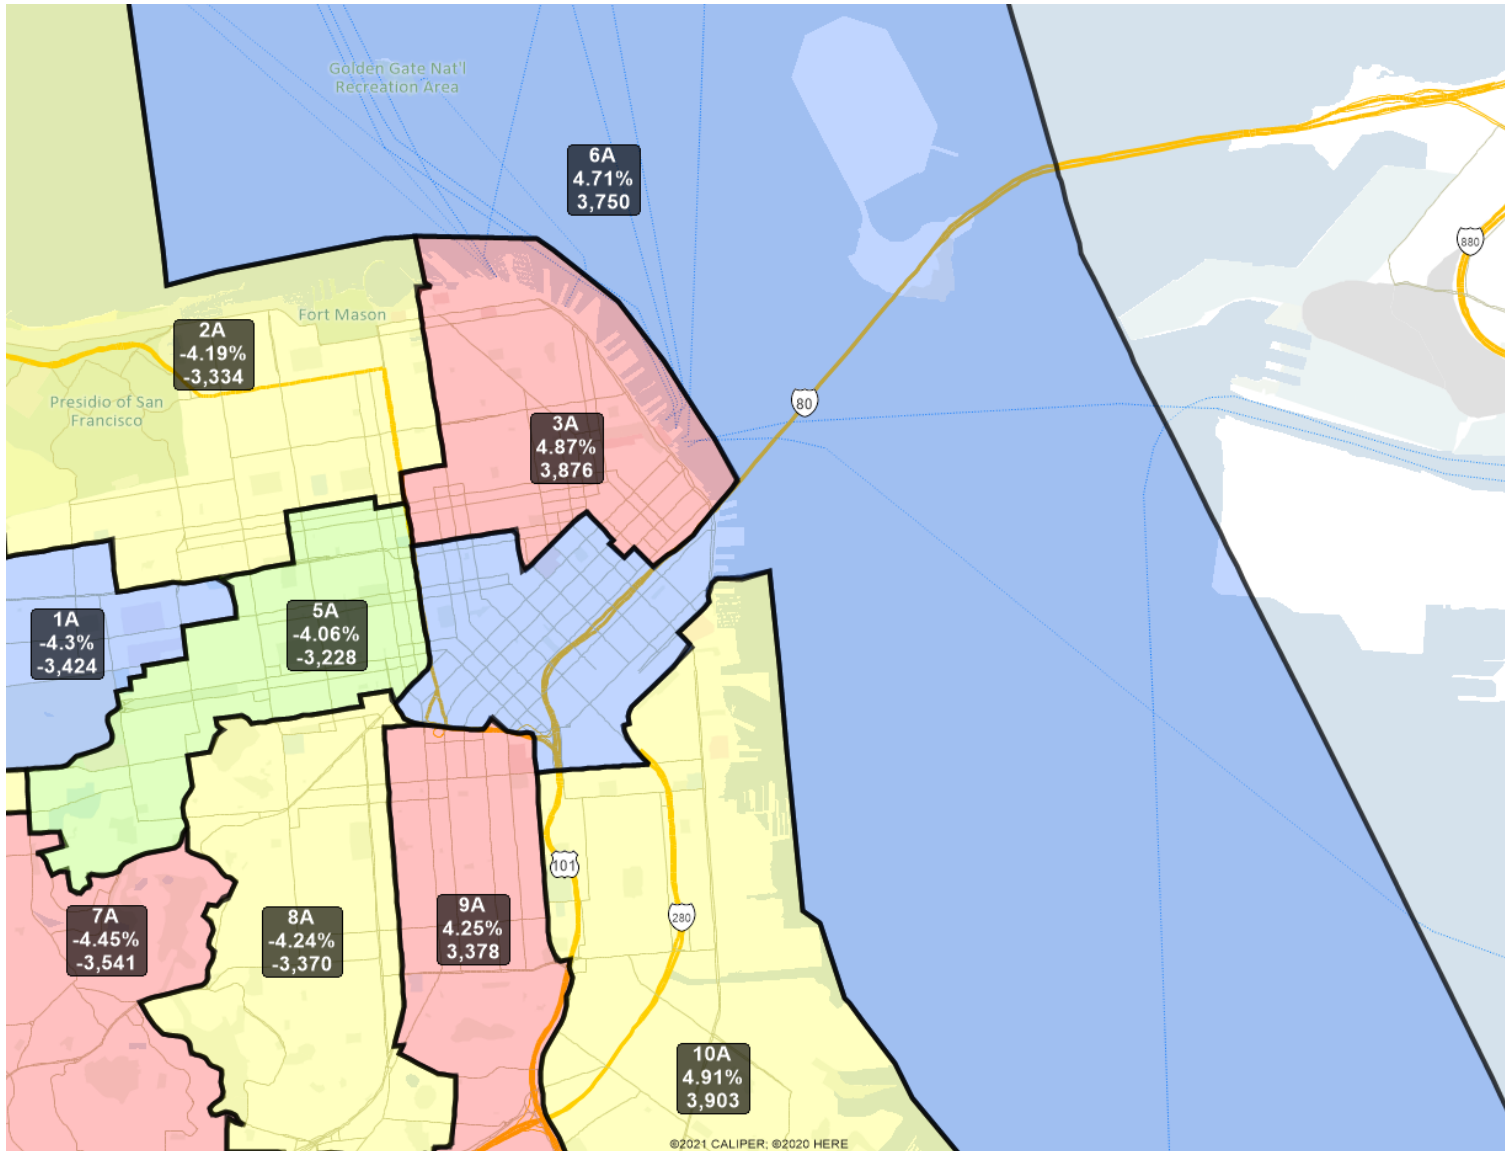

San Francisco Redistricting Task Force Board of Supervisors Redistricting

Map 2 A; March 18, 2022

District label shows district name, % deviation, and total deviation.

This is a preliminary version of San Francisco's Board of Supervisors districts and is not the final map of the Redistricting Task Force. This is a preliminary version, not a final draft.