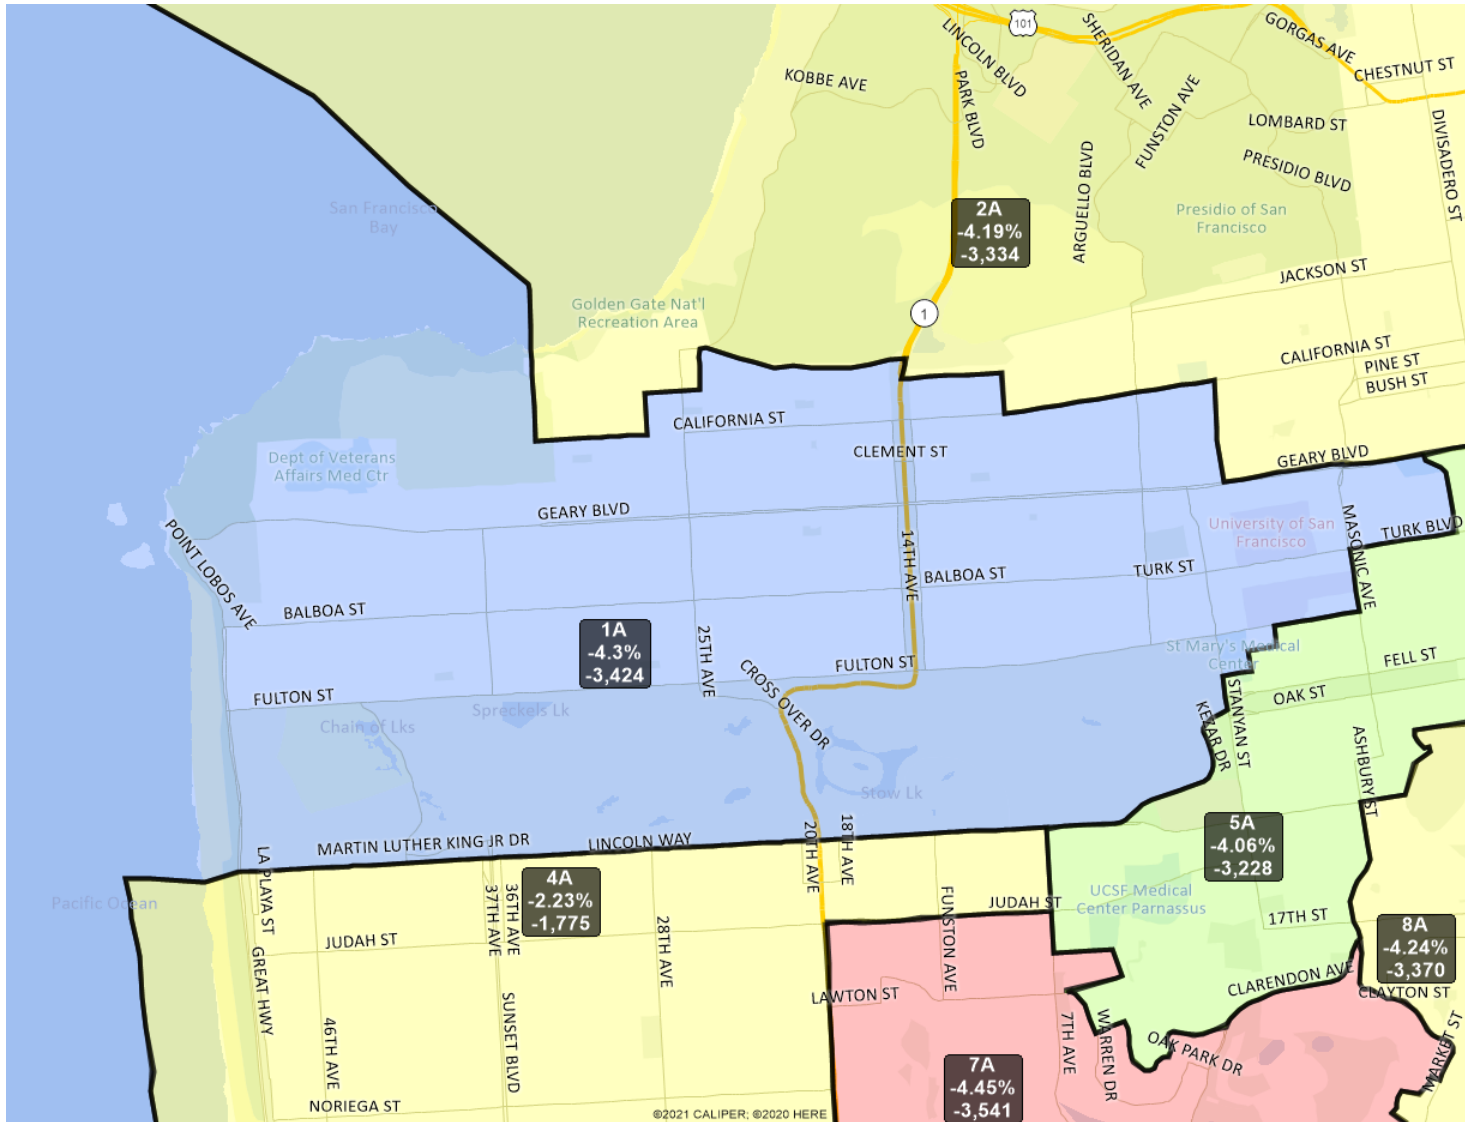

The boundaries of publicly submitted Communities of Interest were respected when possible in the creation of both maps.

With the exception of including Sunnydale with district 10A, each of these goals outlined by the Task Force is accomplished in Map 2 A to the extent possible given discrepancies between census geography and neighborhood boundaries.

Map 2 B is based on Map 2 A as a starting point. Sunnydale is included in district 10B, and so the northern border of that district moved south to accommodate the added population. As a result, the Tenderloin is included with district 3B to compensate for the population change in district 6B. The Financial District was added to district 6B to help balance between districts 3B and 6B and to avoid creating further large-scale impacts on the map that would contradict the direction listed above. All of the direction outlined above is accomplished in Map 2 B to the extent possible given discrepancies between census geography and neighborhood boundaries.

San Francisco Redistricting Task Force
Board of Supervisors Redistricting
Map 2 A; March 18, 2022

District label shows district name, % deviation, and total deviation.

This is a preliminary version of San Francisco's Board of Supervisors districts and is not the final map of the Redistricting Task Force. This is a preliminary version, not a final draft.