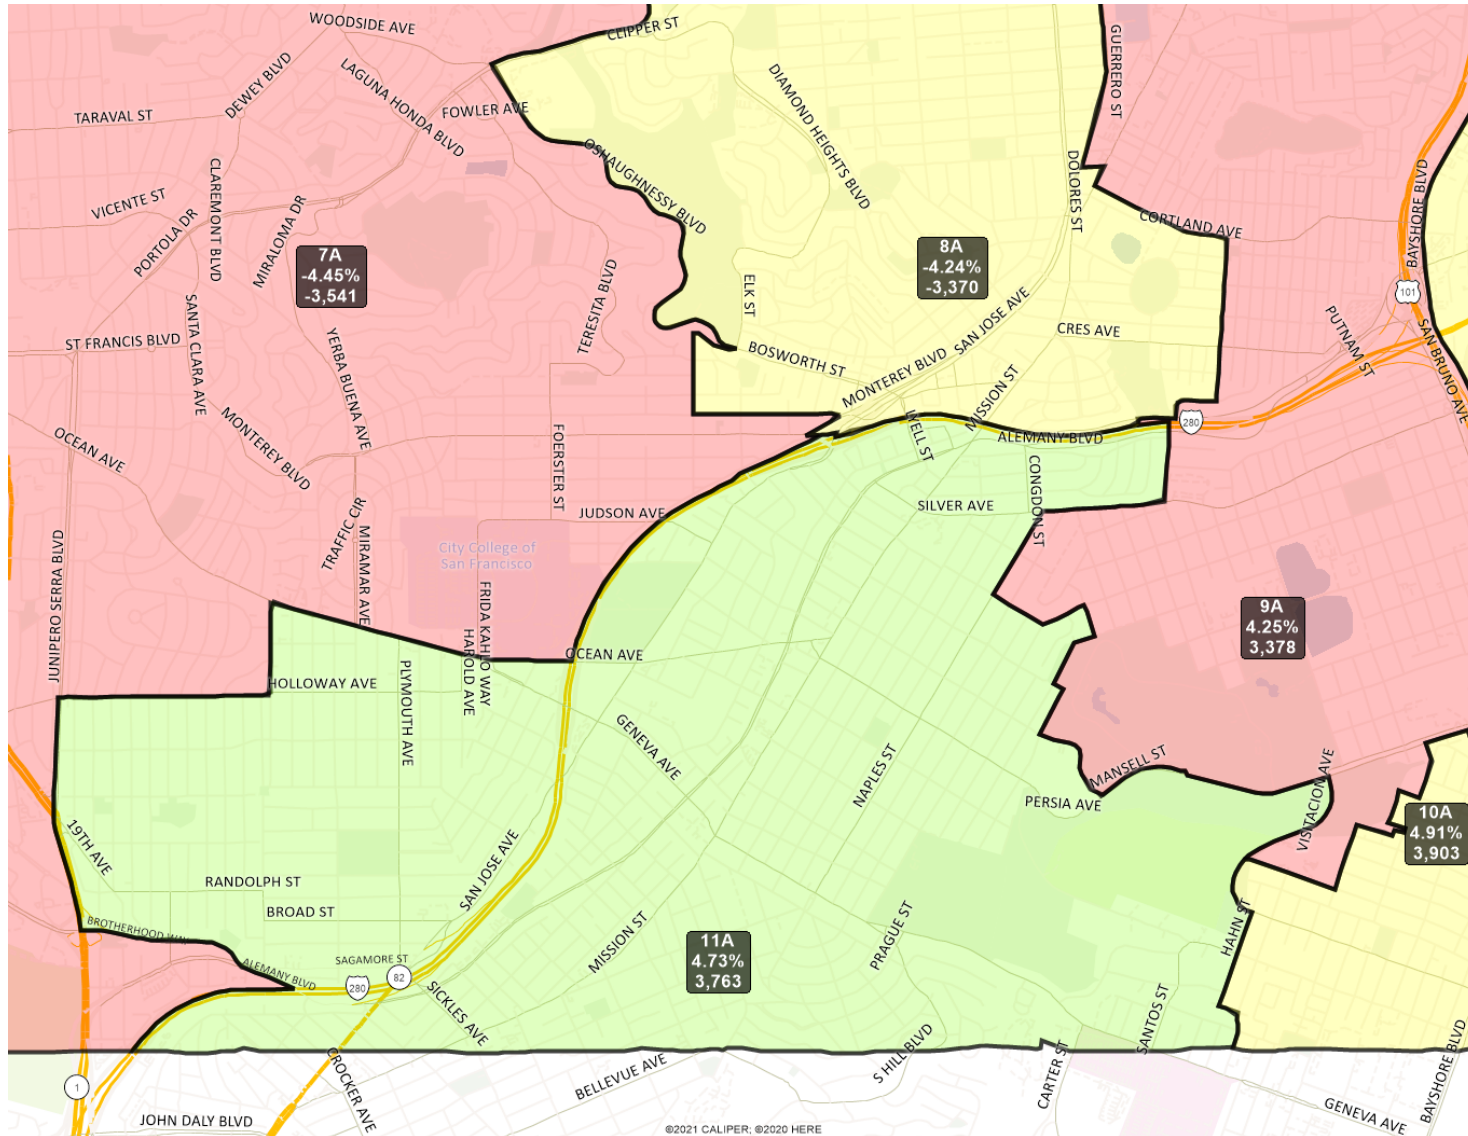

San Francisco Redistricting Task Force Board of Supervisors Redistricting Map 2 A; March 18, 2022

District label shows district name, % deviation, and total deviation.

This is a preliminary version of San Francisco's Board of Supervisors districts and is not the final map of the Redistricting Task Force. This is a preliminary version, not a final draft.

San Francisco Redistricting Task Force
Board of Supervisors Redistricting
Map 2 A; March 18, 2022

District label shows district name, % deviation, and total deviation. This is a preliminary version of San Francisco's Board of Supervisors districts and is not the final map of the Redistricting Task Force. **This is a preliminary version, not a final draft.**