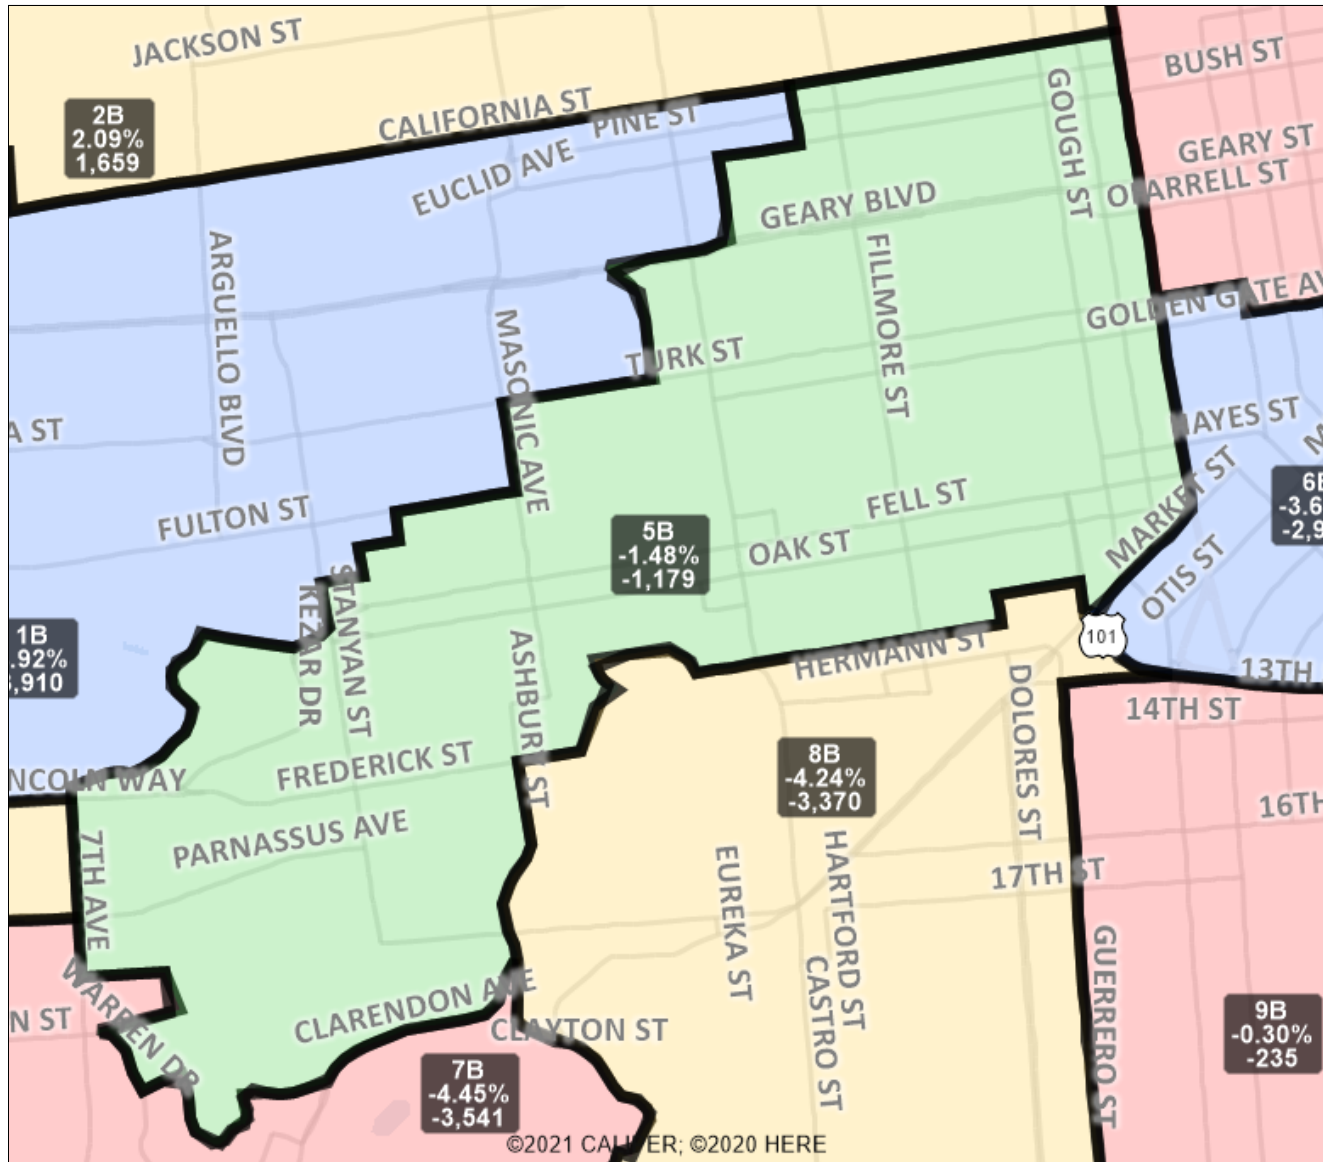

San Francisco Redistricting Task Force
Board of Supervisors Redistricting
Map 2 B; March 18, 2022

District label shows district name, % deviation, total deviation..

This is a preliminary version of San Francisco's Board of Supervisors districts and is not the final map of the Redistricting Task Force. This is a preliminary version, not a final draft.