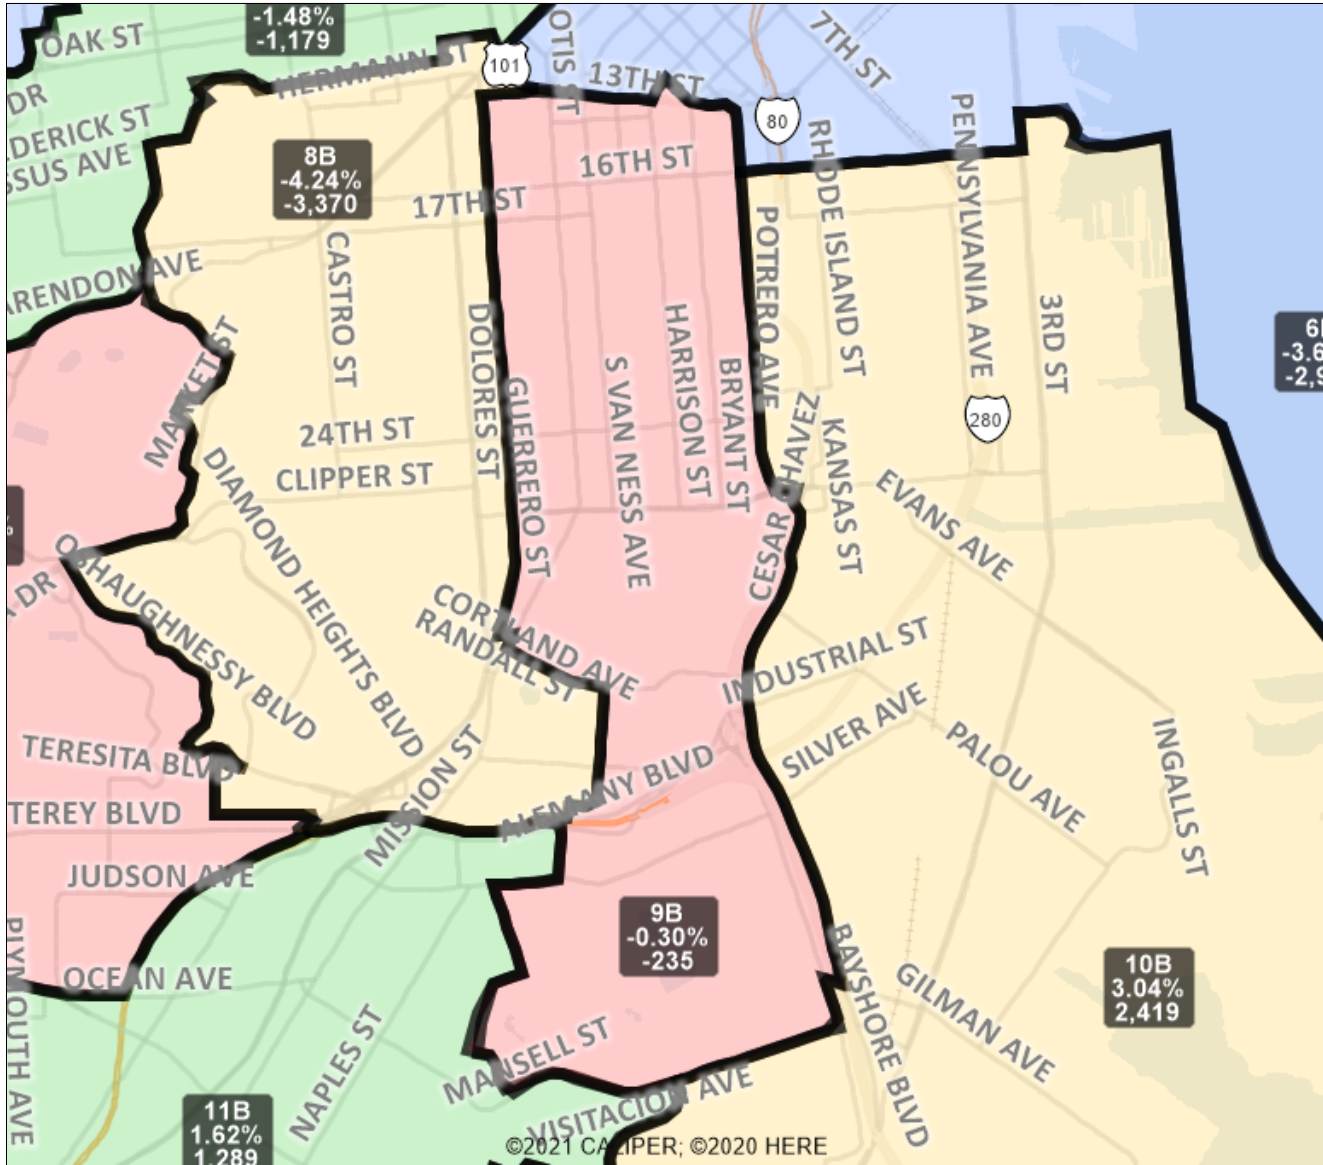

San Francisco Redistricting Task Force
Board of Supervisors Redistricting
Map 2 B; March 18, 2022

District label shows district name, % deviation, total deviation..

This is a preliminary version of San Francisco's Board of Supervisors districts and is not the final map of the Redistricting Task Force. This is a preliminary version, not a final draft.