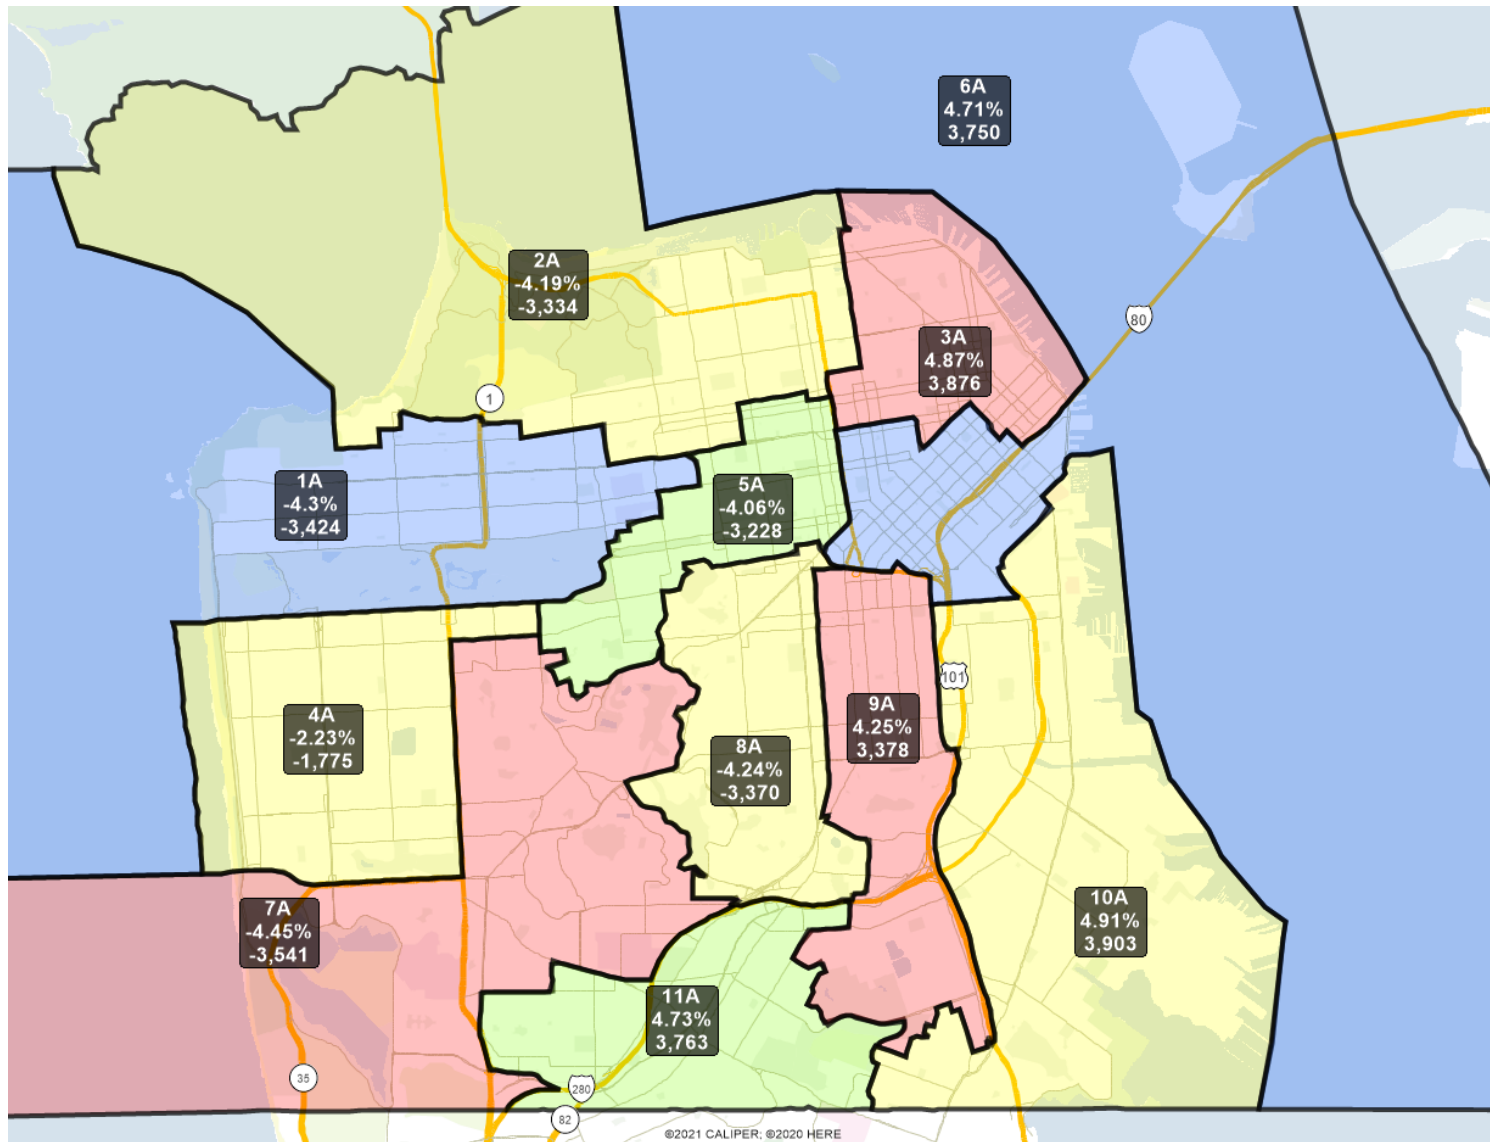

San Francisco Redistricting Task Force
Board of Supervisors Redistricting
Map 2 A; March 18, 2022

District label shows district name, % deviation, and total deviation.

This is a preliminary version of San Francisco's Board of Supervisors districts and is not the final map of the Redistricting Task Force. This is a preliminary version, not a final draft.