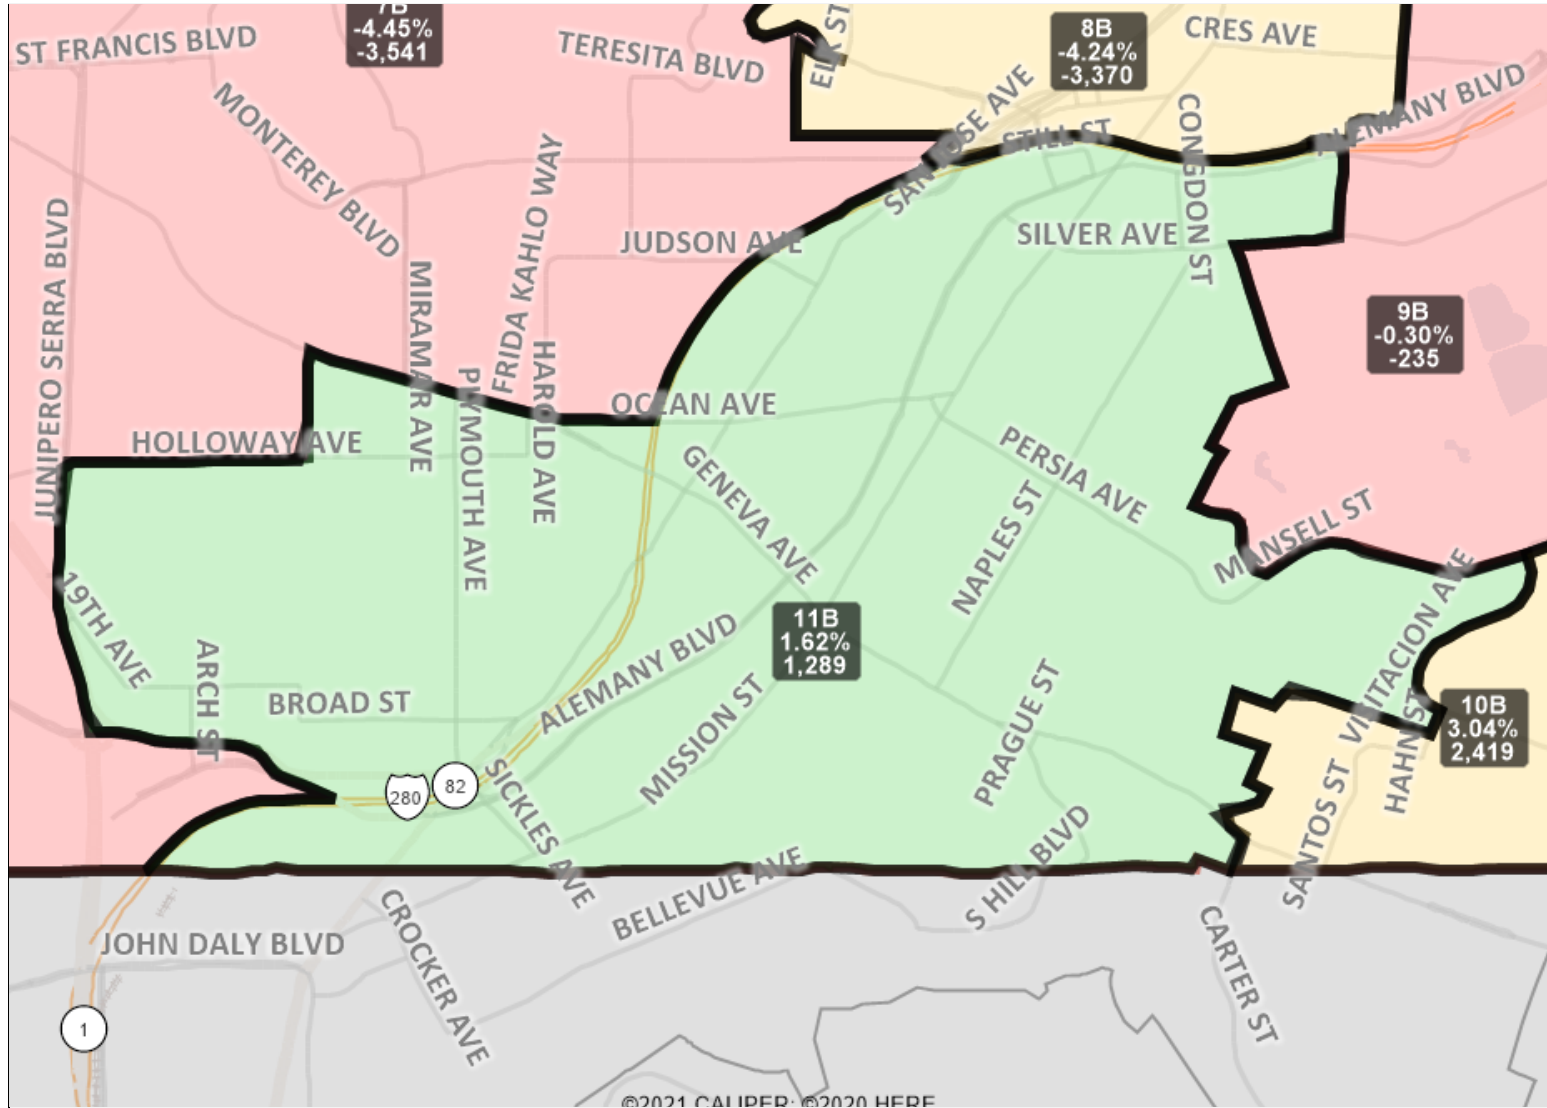

San Francisco Redistricting Task Force
Board of Supervisors Redistricting
Map 2 B; March 18, 2022

District label shows district name, % deviation, total deviation..

This is a preliminary version of San Francisco's Board of Supervisors districts and is not the final map of the Redistricting Task Force. This is a preliminary version, not a final draft.