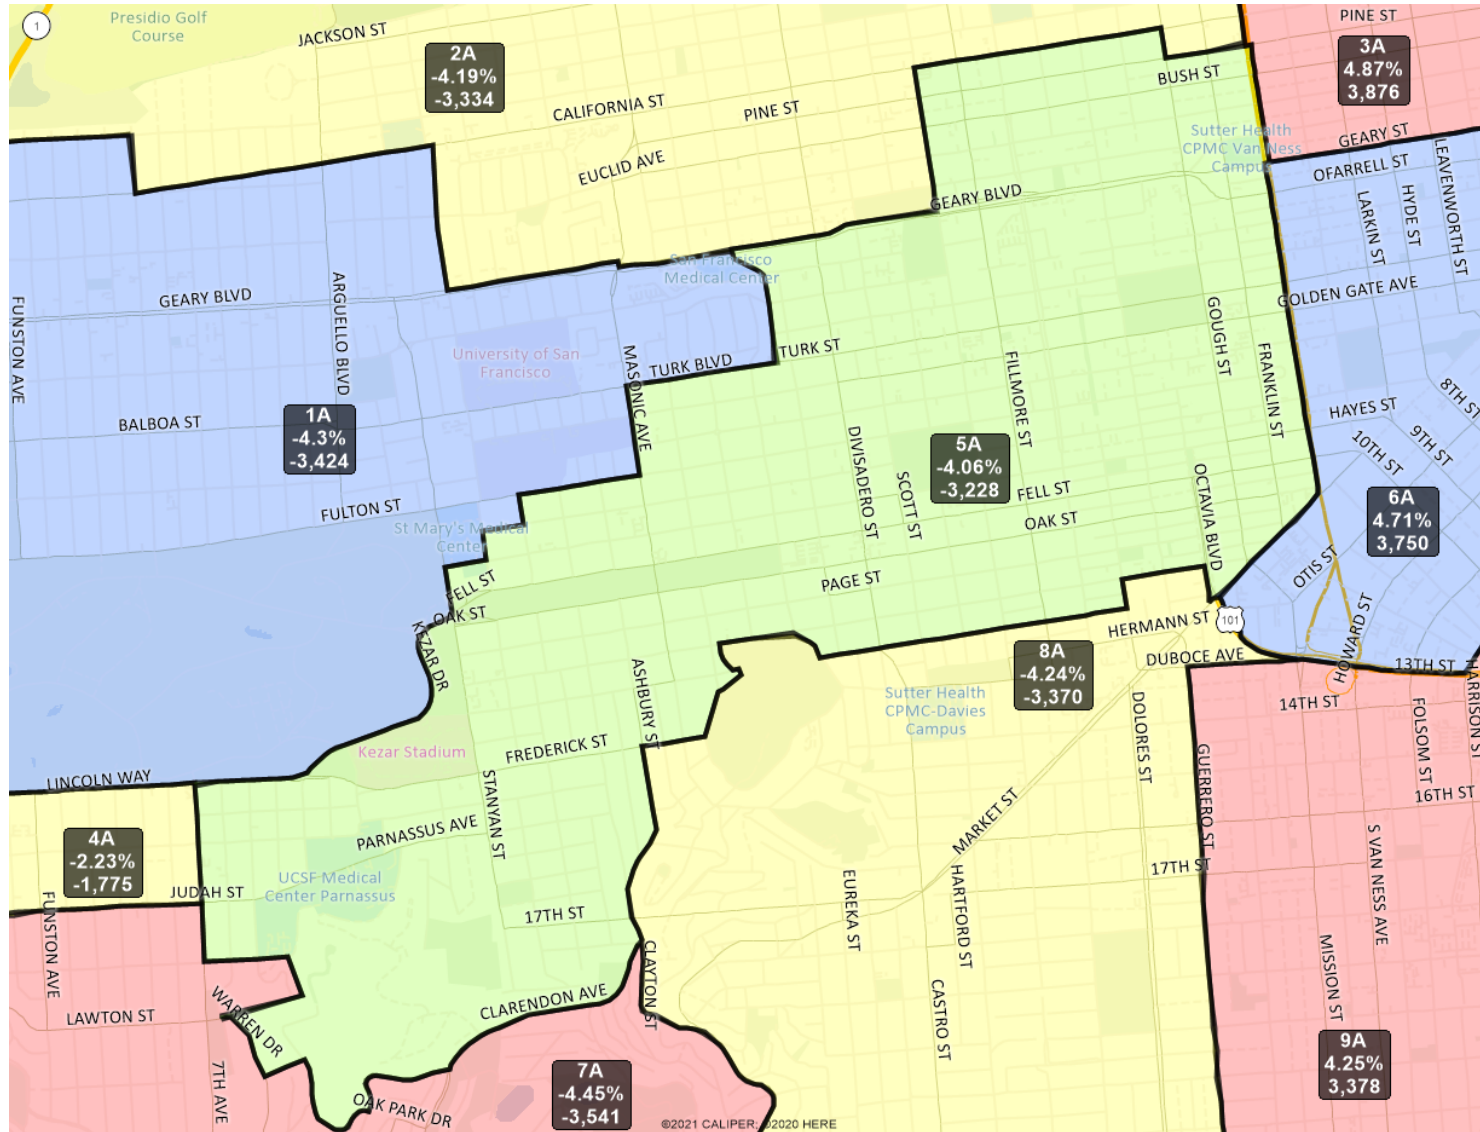

San Francisco Redistricting Task Force Board of Supervisors Redistricting

Map 2 A; March 18, 2022

District label shows district name, % deviation, and total deviation.

This is a preliminary version of San Francisco's Board of Supervisors districts and is not the final map of the Redistricting Task Force. This is a preliminary version, not a final draft.