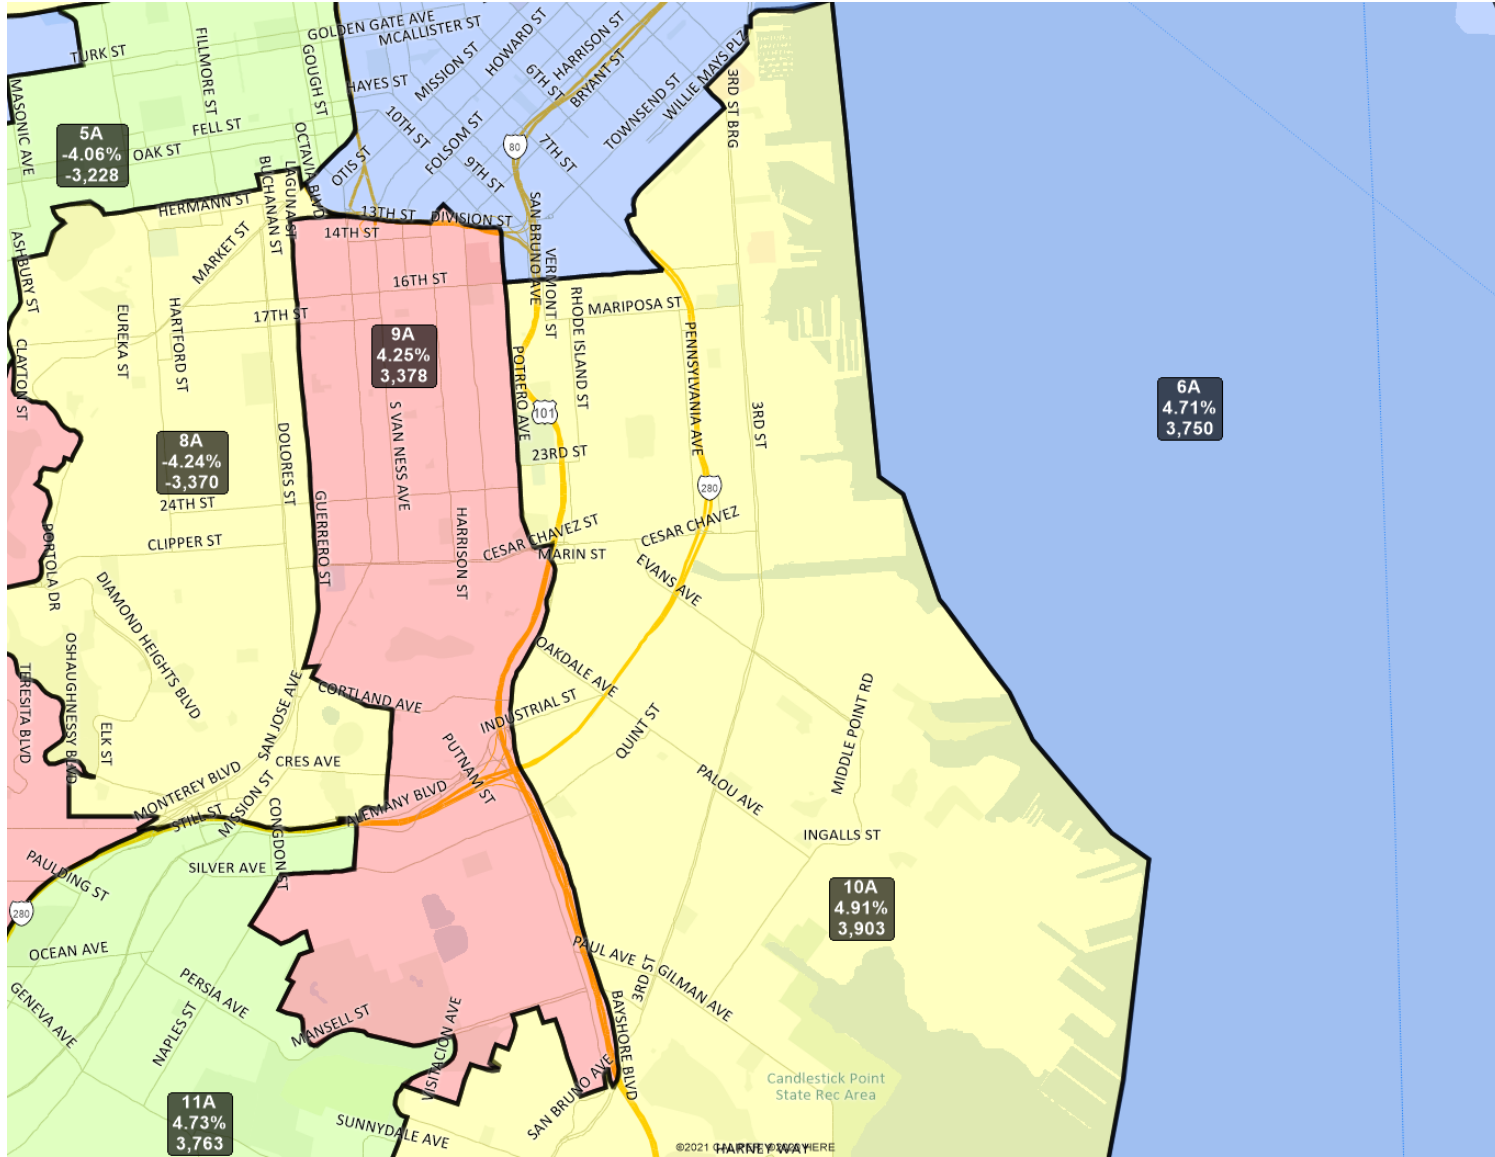

San Francisco Redistricting Task Force
Board of Supervisors Redistricting
Map 2 A; March 18, 2022

District label shows district name, % deviation, and total deviation. This is a preliminary version of San Francisco's Board of Supervisors districts and is not the final map of the Redistricting Task Force. **This is a preliminary version, not a final draft.**