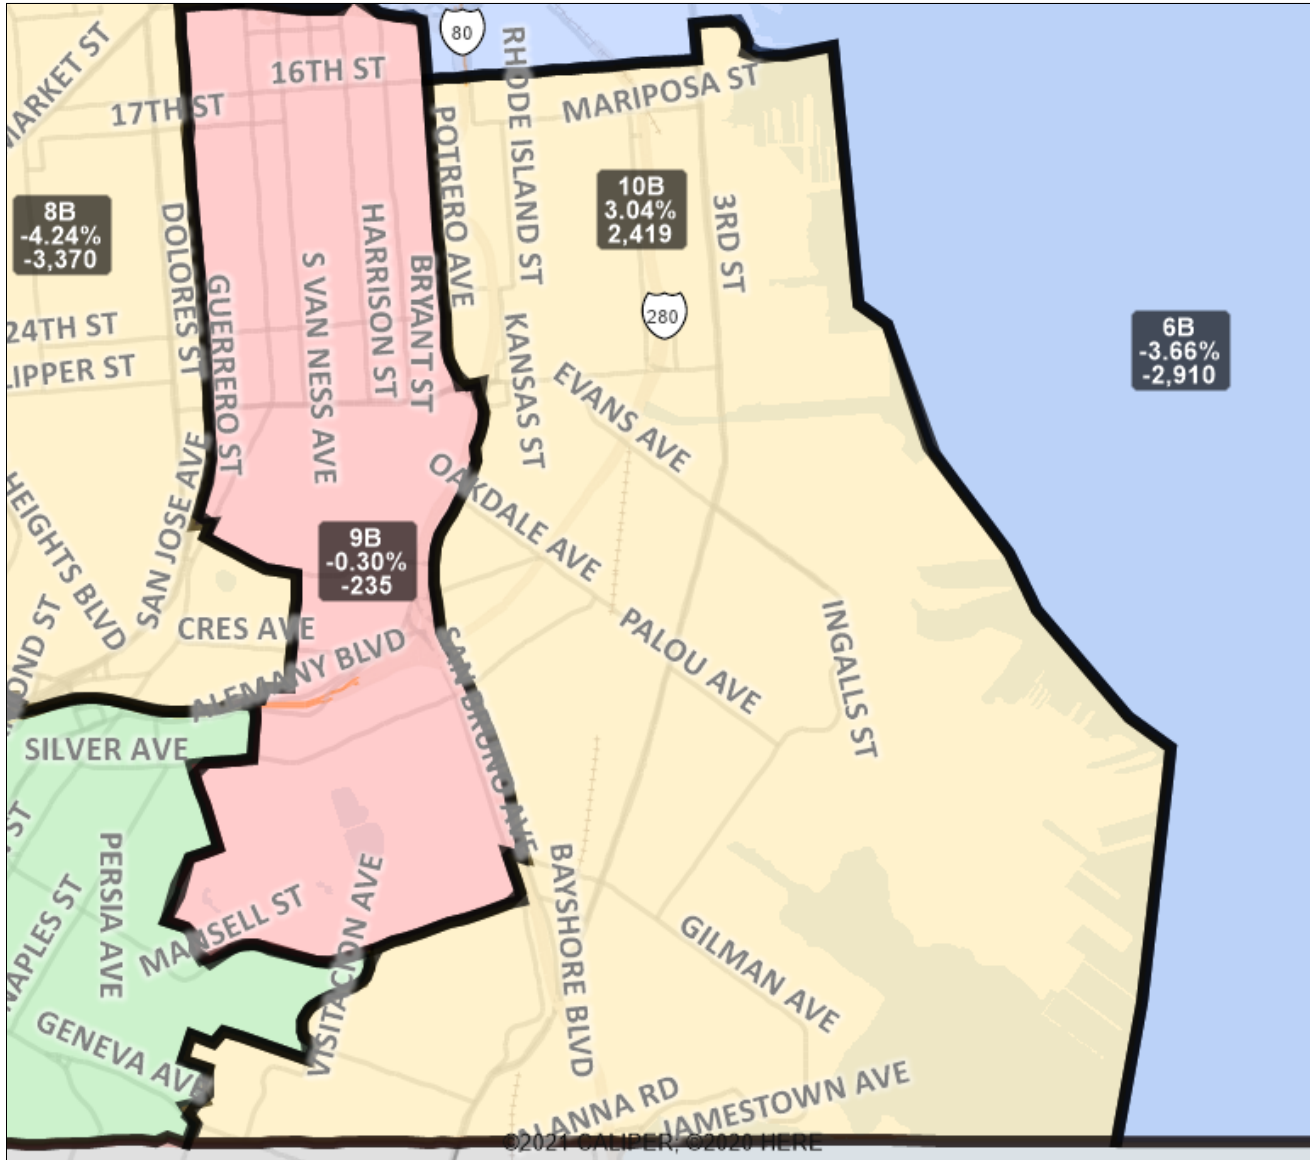

San Francisco Redistricting Task Force Board of Supervisors Redistricting

Map 2 B; March 18, 2022

District label shows district name, % deviation, total deviation..

This is a preliminary version of San Francisco's Board of Supervisors districts and is not the final map of the Redistricting Task Force. This is a preliminary version , not a final draft.