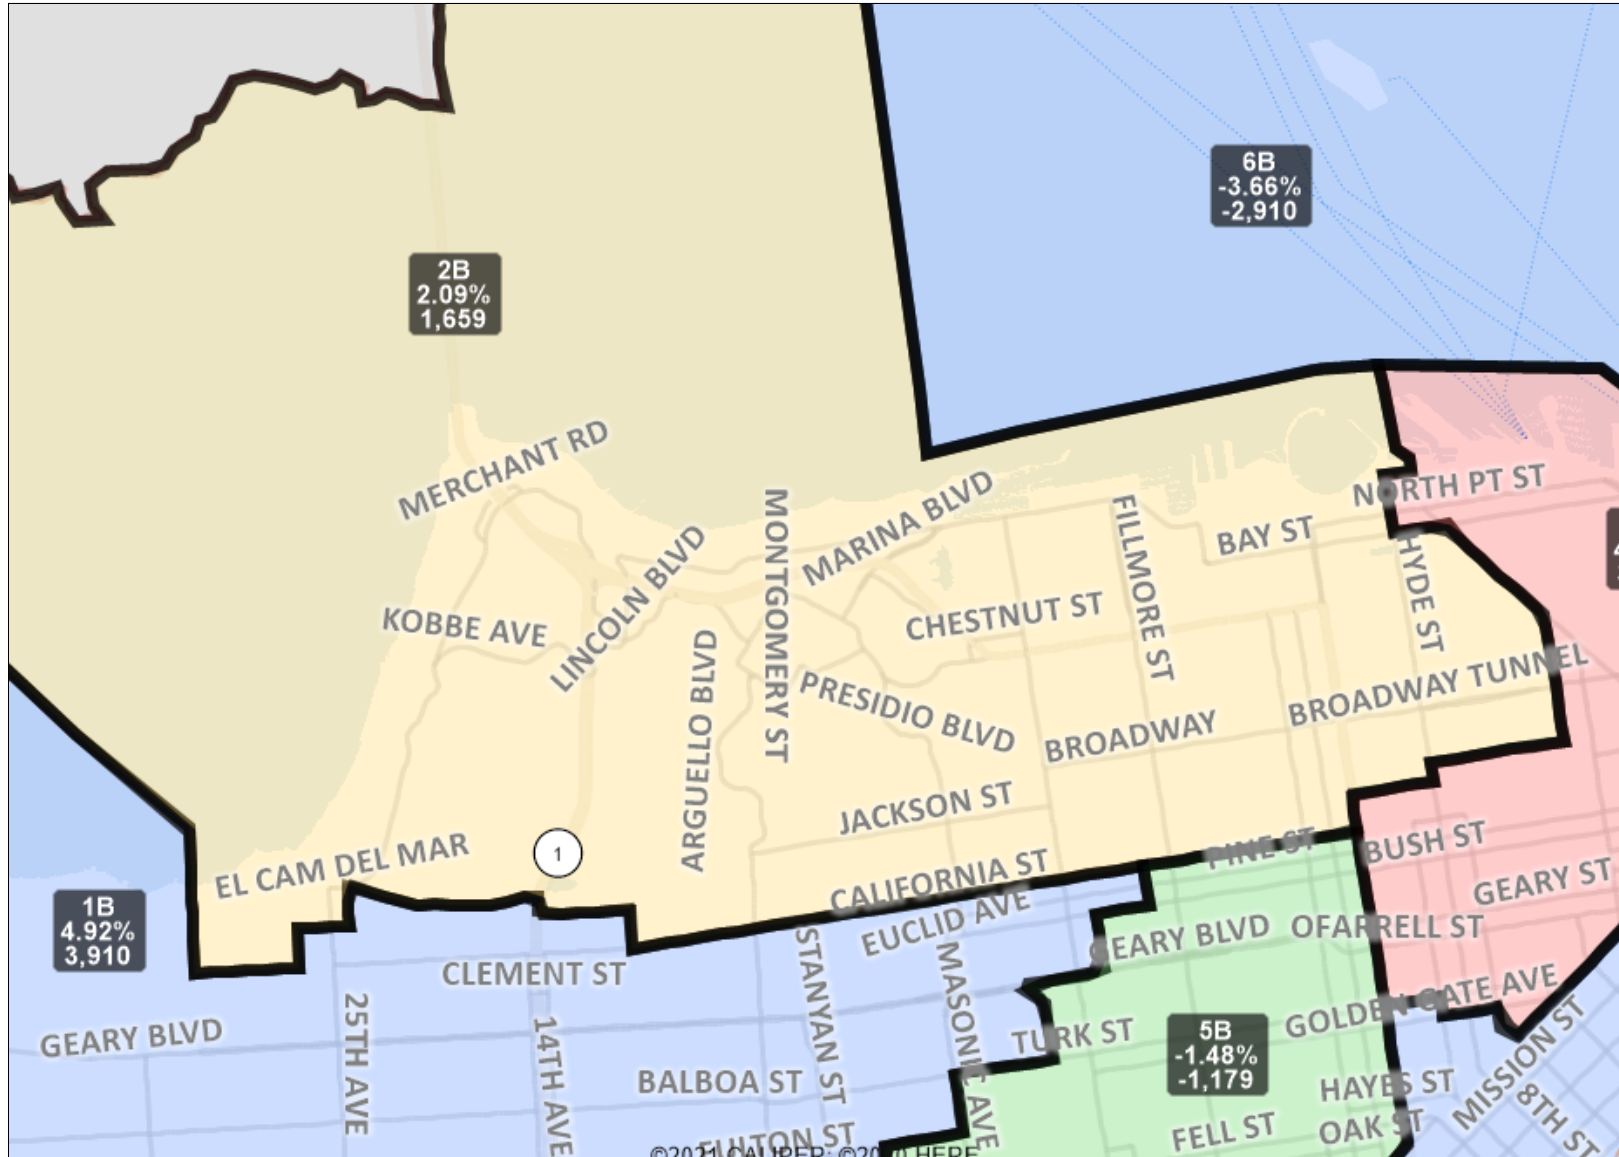

San Francisco Redistricting Task Force
Board of Supervisors Redistricting
Map 2 B; March 18, 2022

District label shows district name, % deviation, total deviation..
This is a preliminary version of San Francisco's Board of Supervisors districts and is not the final map of the Redistricting Task Force. This is a preliminary version, not a final draft.