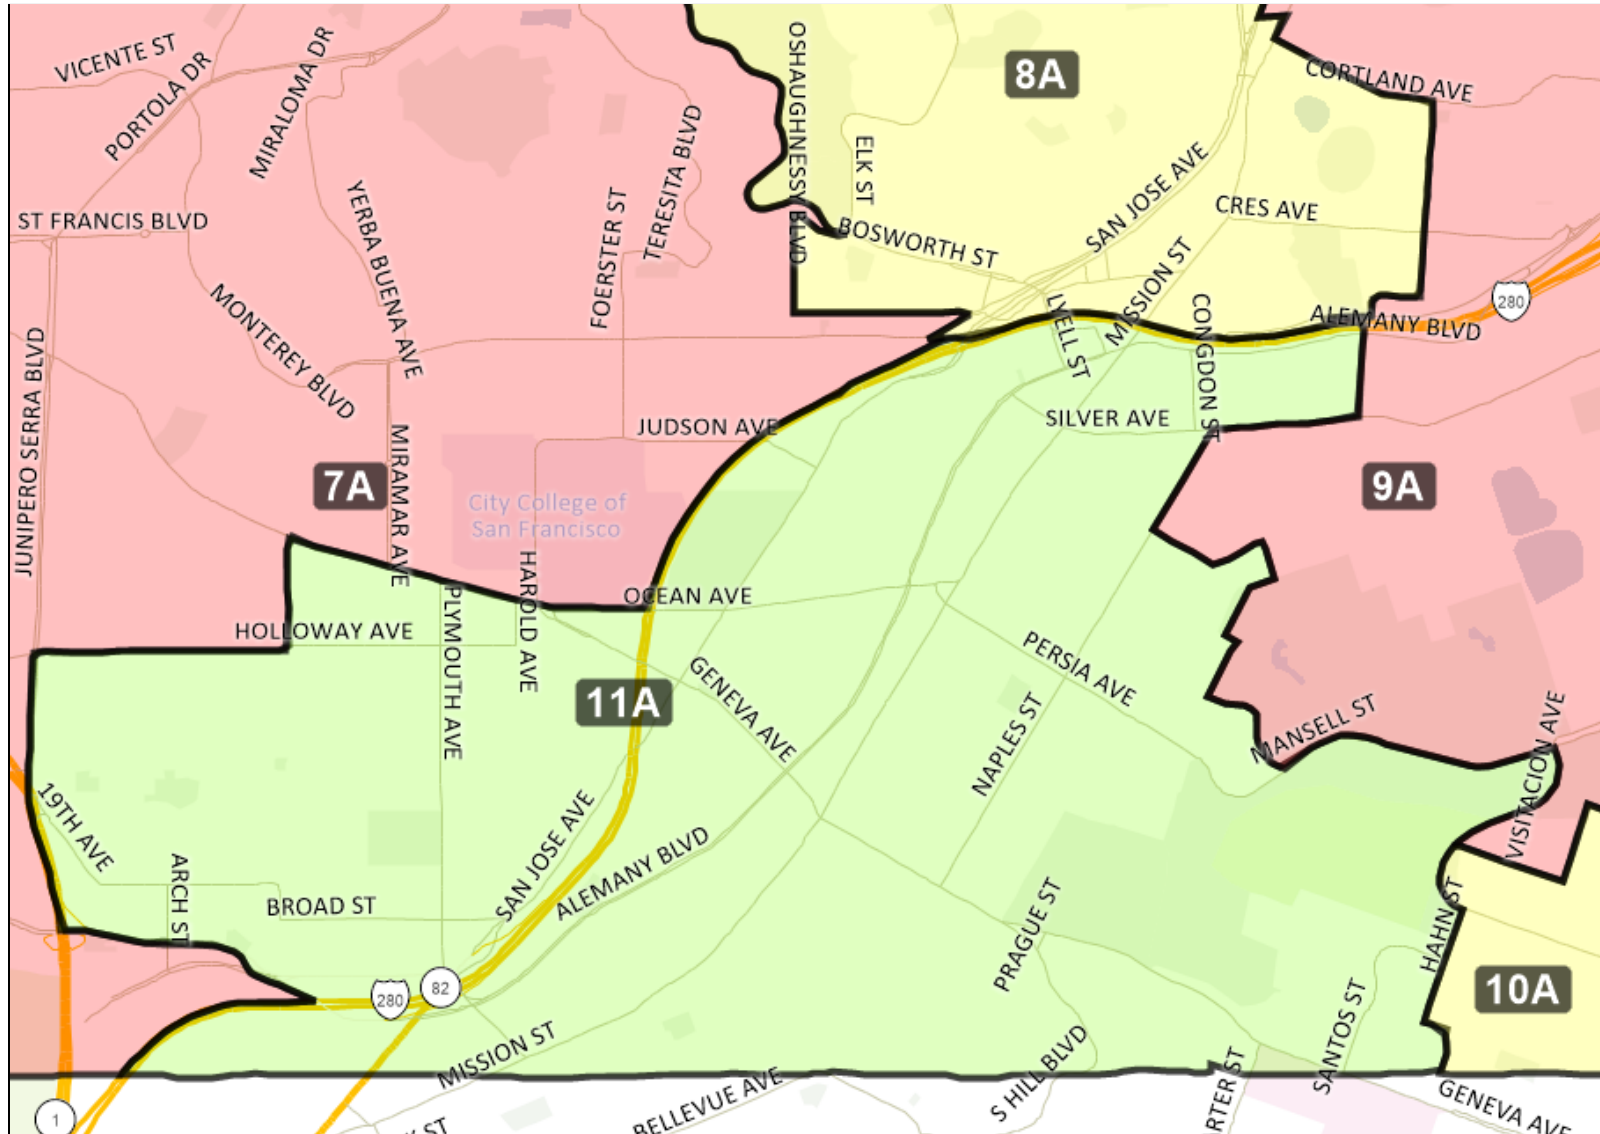

San Francisco Redistricting Task Force
Board of Supervisors Redistricting
Map 2 A; March 18, 2022

This is a preliminary version of San Francisco's Board of Supervisors districts and is not the final map of the Redistricting Task Force. This is a preliminary version , not a final draft.