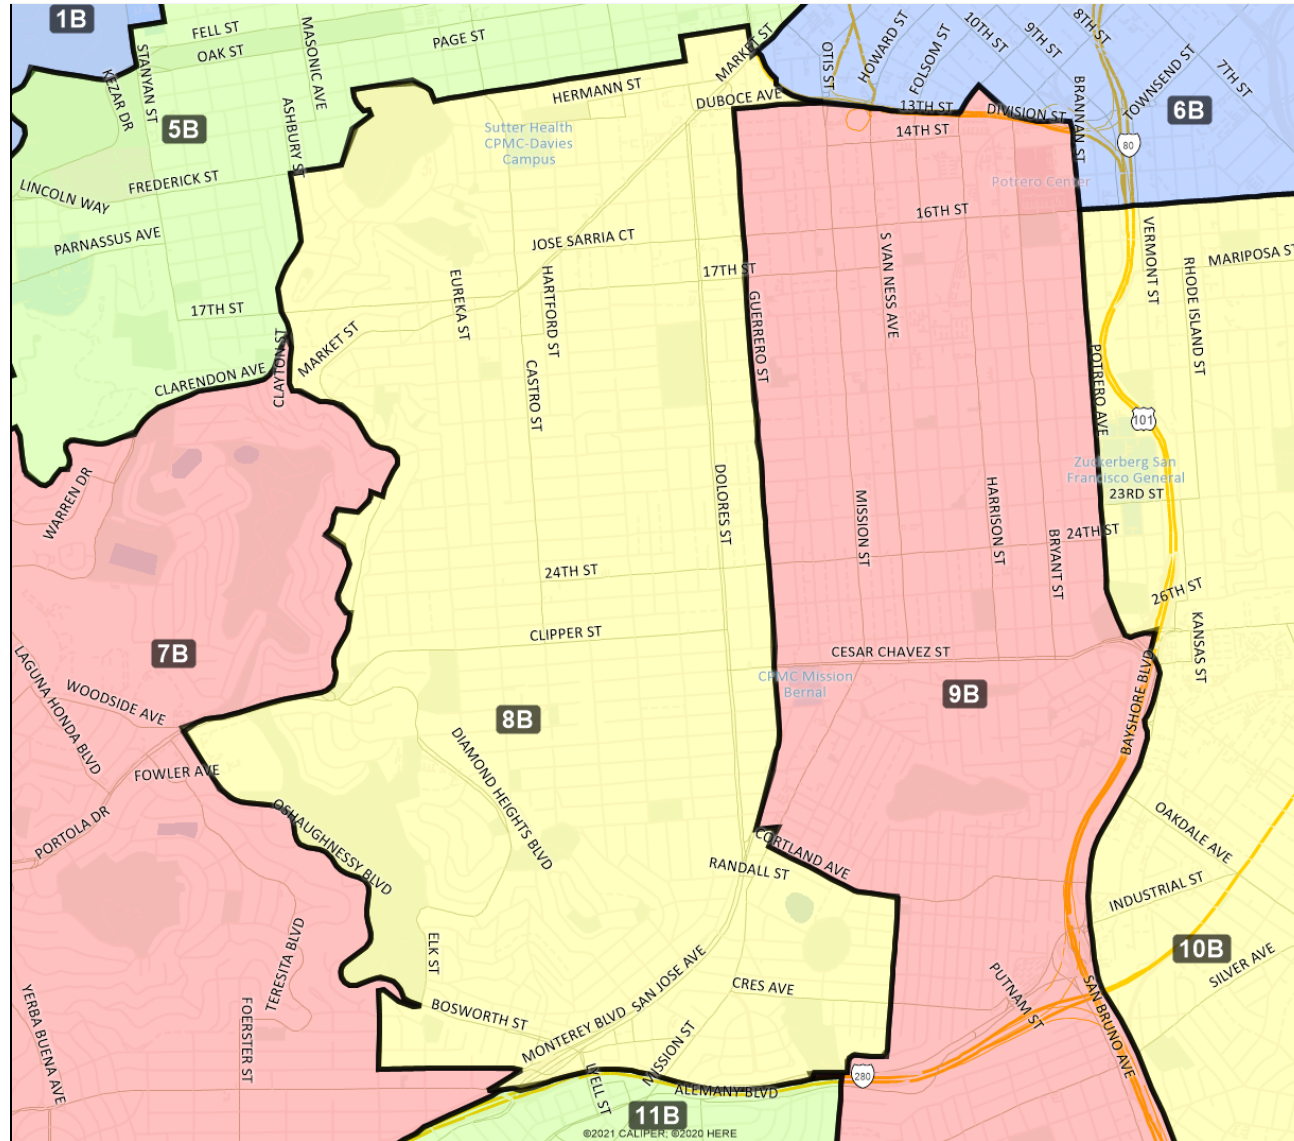

San Francisco Redistricting Task Force
Board of Supervisors Redistricting
Map 2 B; March 18, 2022

This is a preliminary version of San Francisco's Board of Supervisors districts and is not the final map of the Redistricting Task Force. This is a preliminary version, not a final draft.