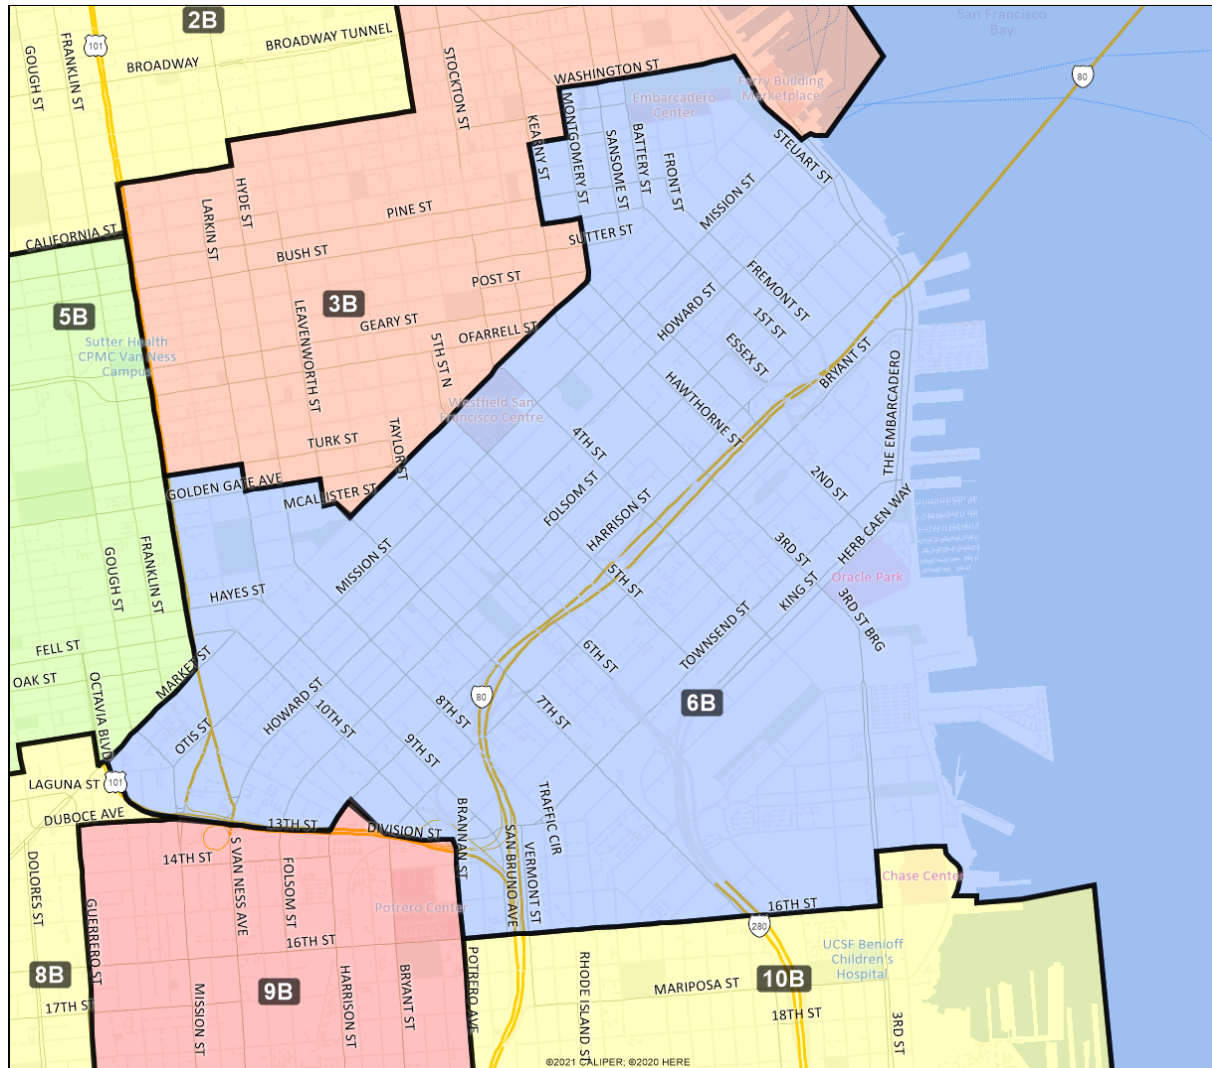

San Francisco Redistricting Task Force
Board of Supervisors Redistricting
Map 2 B; March 18, 2022

District 6B Detail

This is a preliminary version of San Francisco's Board of Supervisors districts and is not the final map of the Redistricting Task Force. This is a preliminary version, not a final draft.