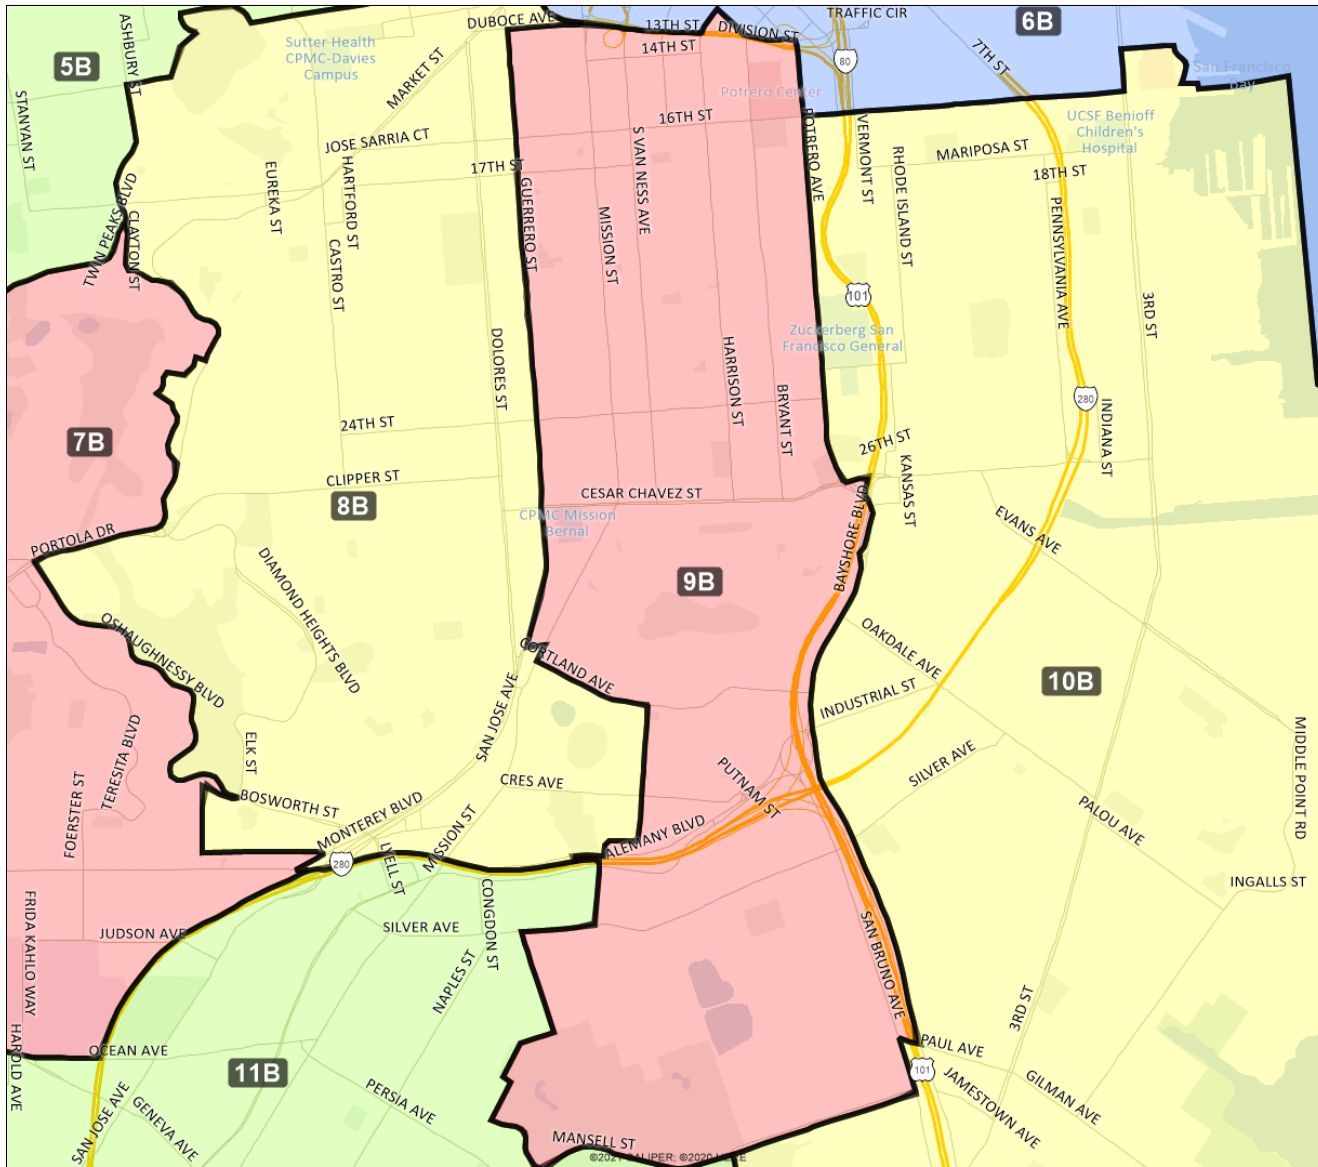

San Francisco Redistricting Task Force
Board of Supervisors Redistricting
Map 2 B; March 18, 2022

This is a preliminary version of San Francisco's Board of Supervisors districts and is not the final map of the Redistricting Task Force. This is a preliminary version, not a final draft.