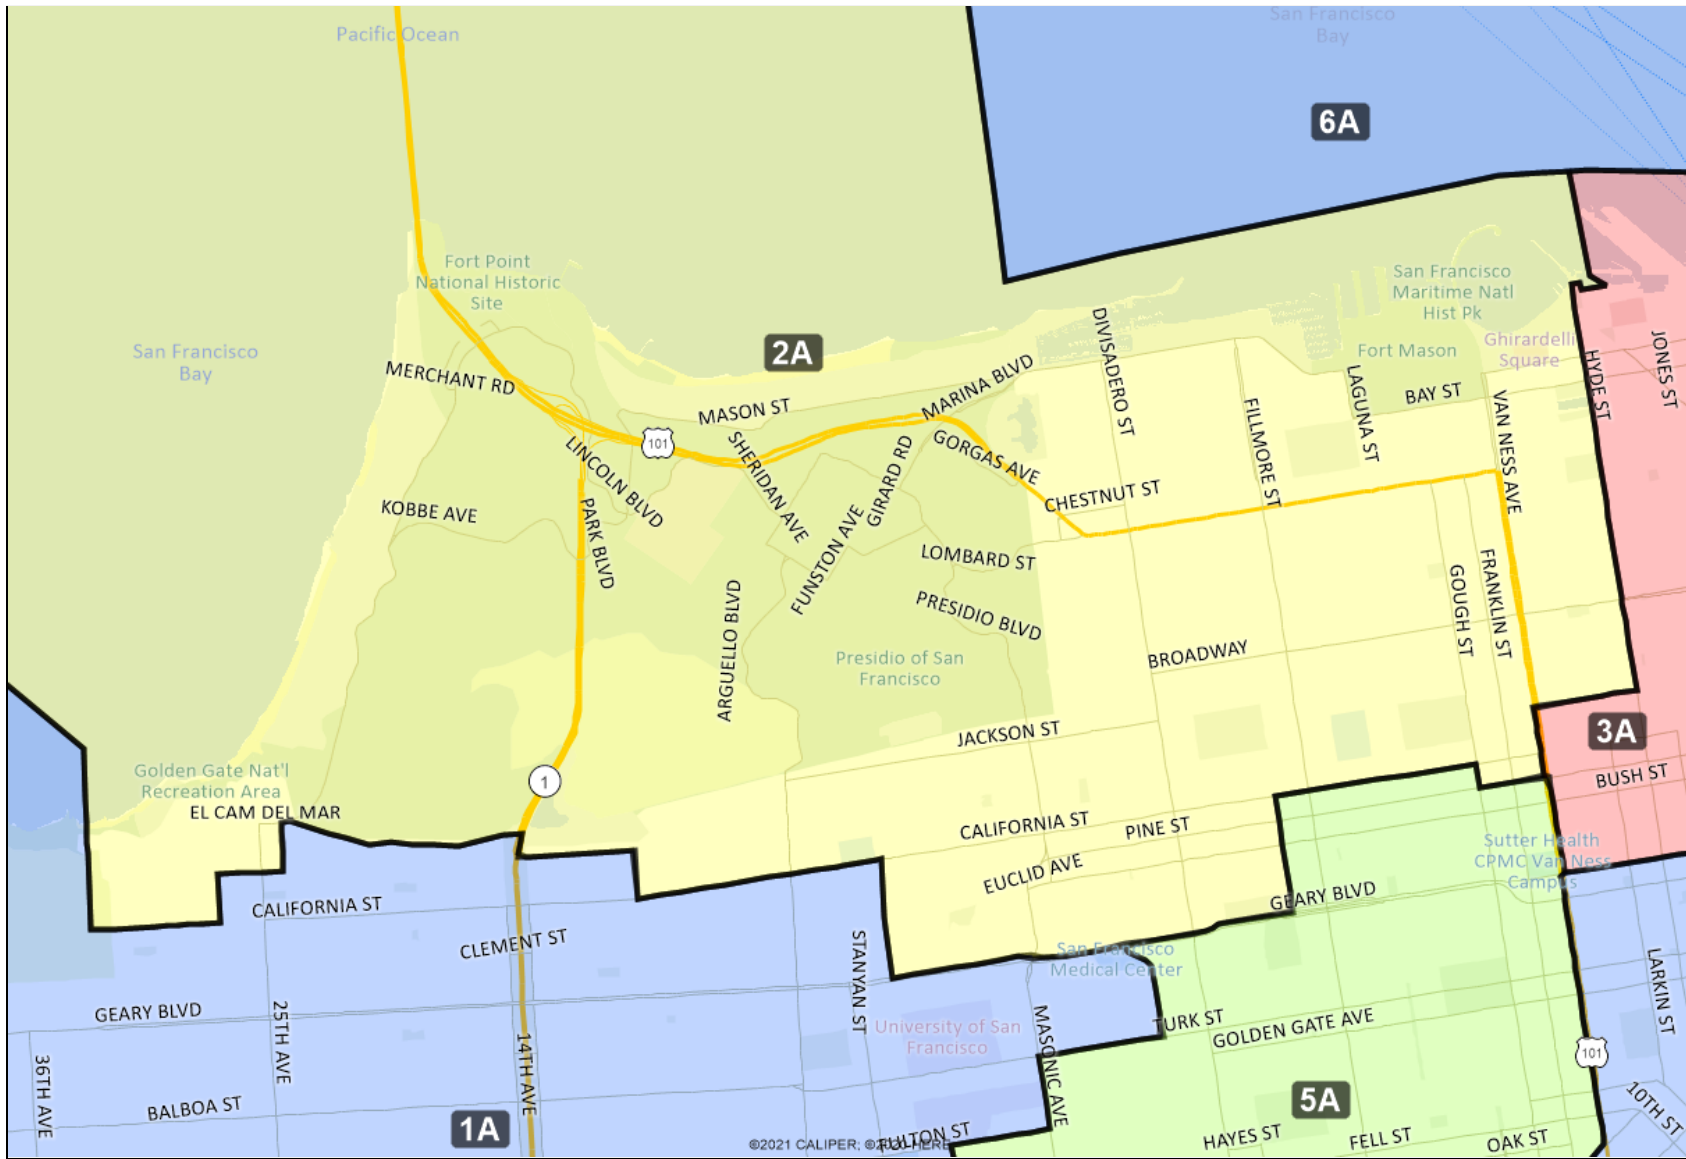

San Francisco Redistricting Task Force
Board of Supervisors Redistricting
Map 2 A; March 18, 2022

This is a preliminary version of San Francisco's Board of Supervisors districts and is not the final map of the Redistricting Task Force. This is a preliminary version, not a final draft.