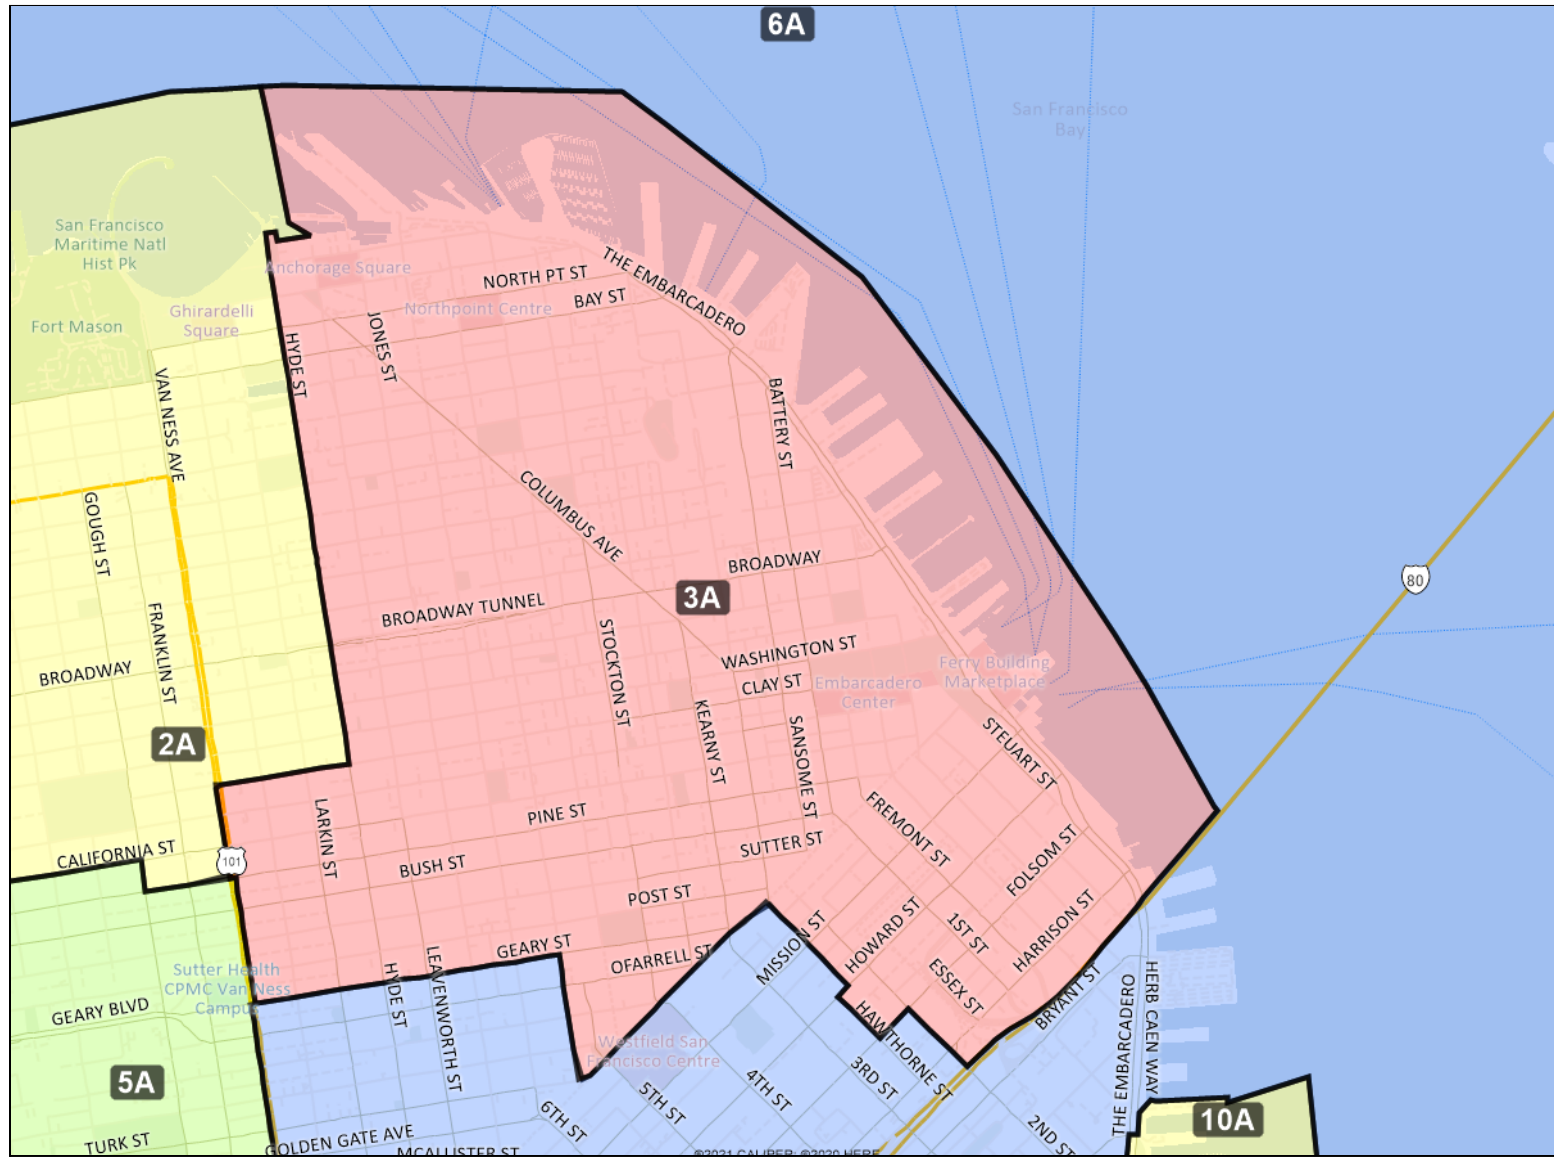

San Francisco Redistricting Task Force
Board of Supervisors Redistricting
Map 2 A; March 18, 2022

This is a preliminary version of San Francisco's Board of Supervisors districts and is not the final map of the Redistricting Task Force. This is a preliminary version, not a final draft.