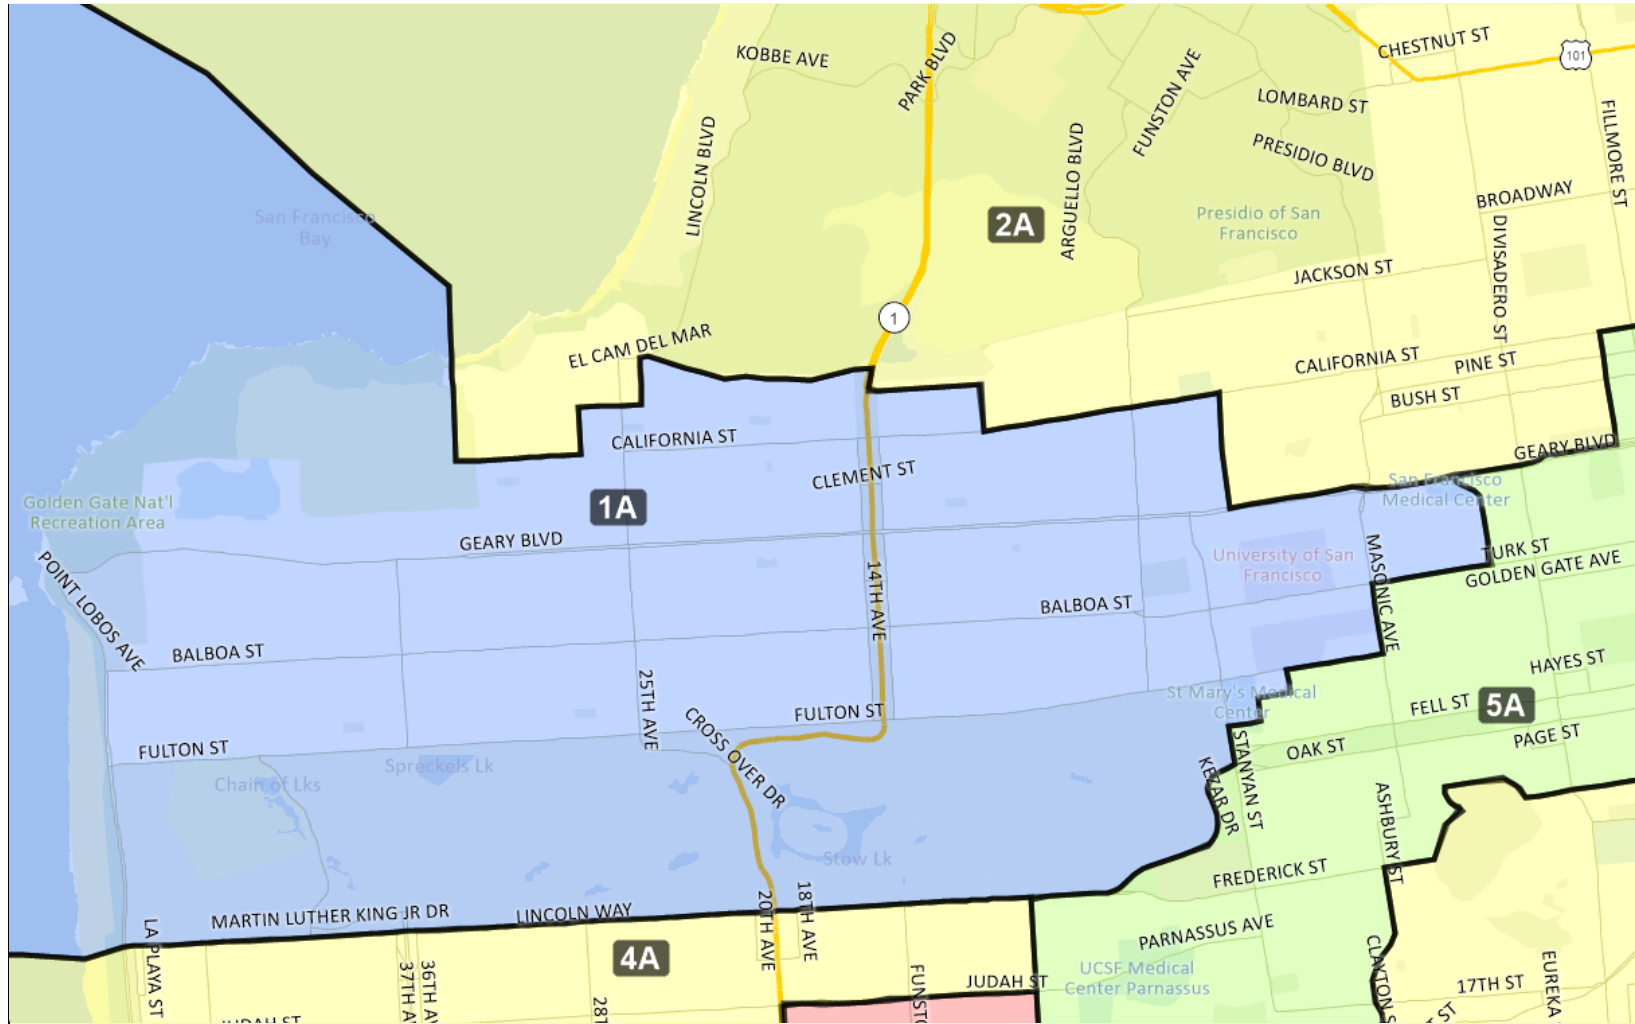

San Francisco Redistricting Task Force
Board of Supervisors Redistricting
Map 2 A; March 18, 2022

This is a preliminary version of San Francisco's Board of Supervisors districts and is not the final map of the Redistricting Task Force. This is a preliminary version, not a final draft.