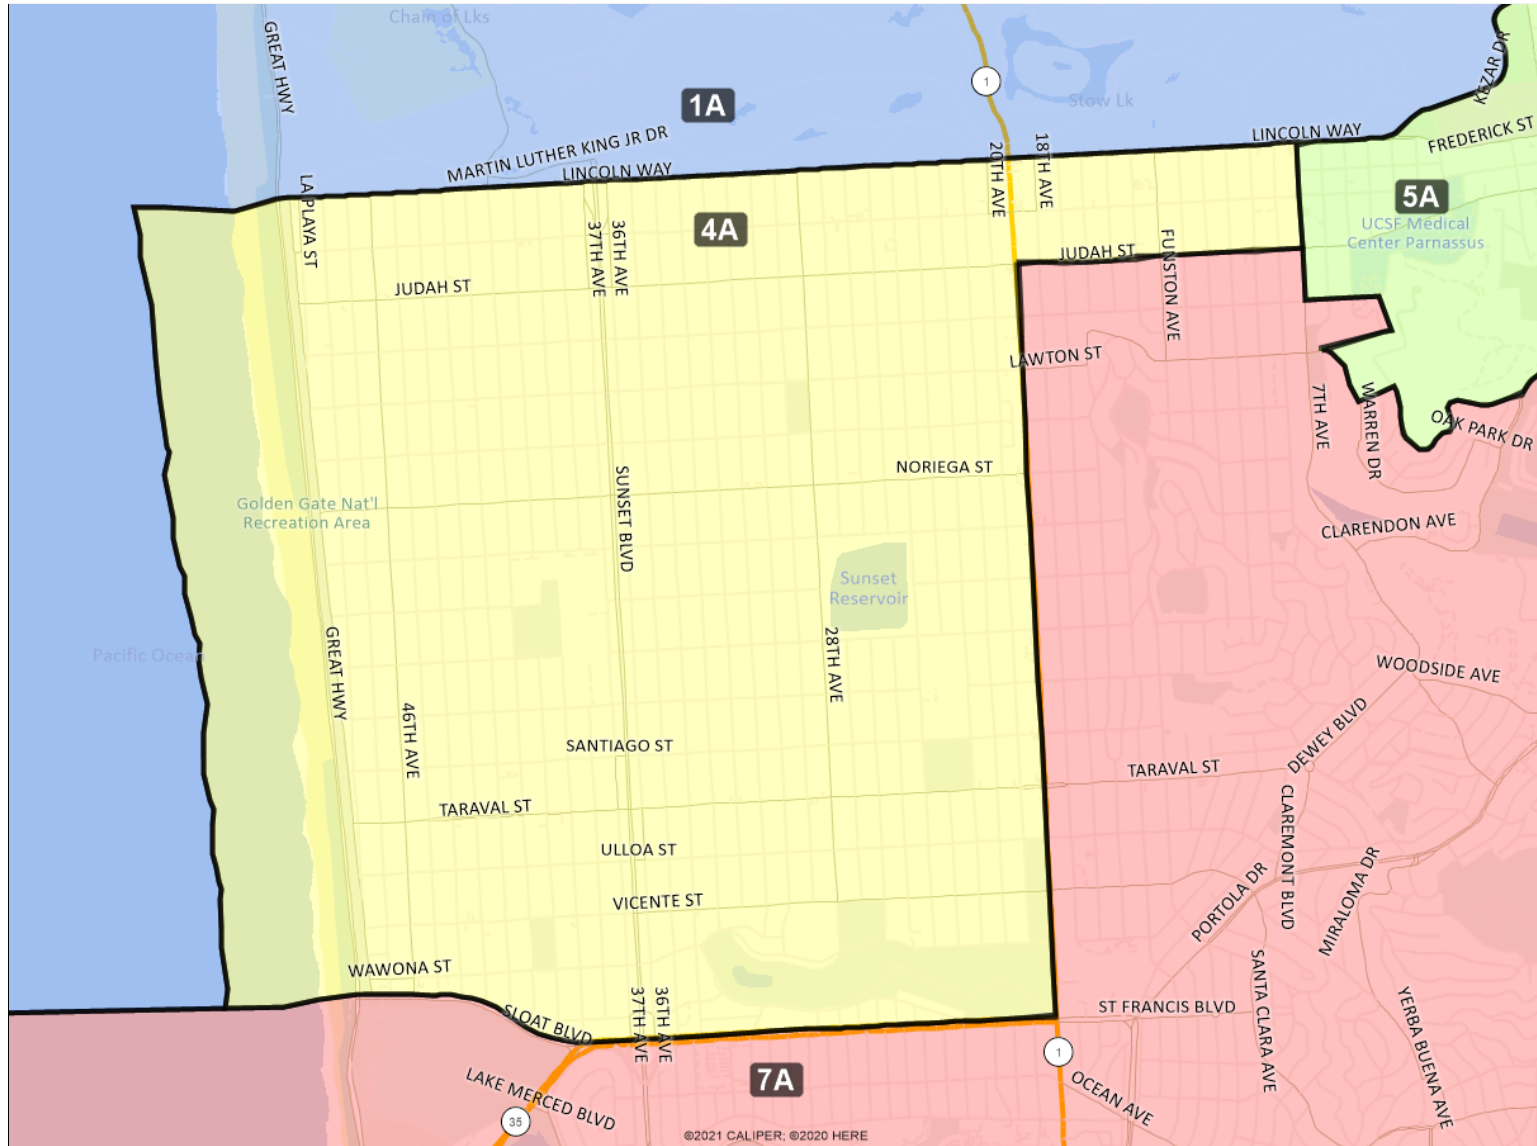

San Francisco Redistricting Task Force
Board of Supervisors Redistricting
Map 2 A; March 18, 2022

This is a preliminary version of San Francisco's Board of Supervisors districts and is not the final map of the Redistricting Task Force. This is a preliminary version, not a final draft.