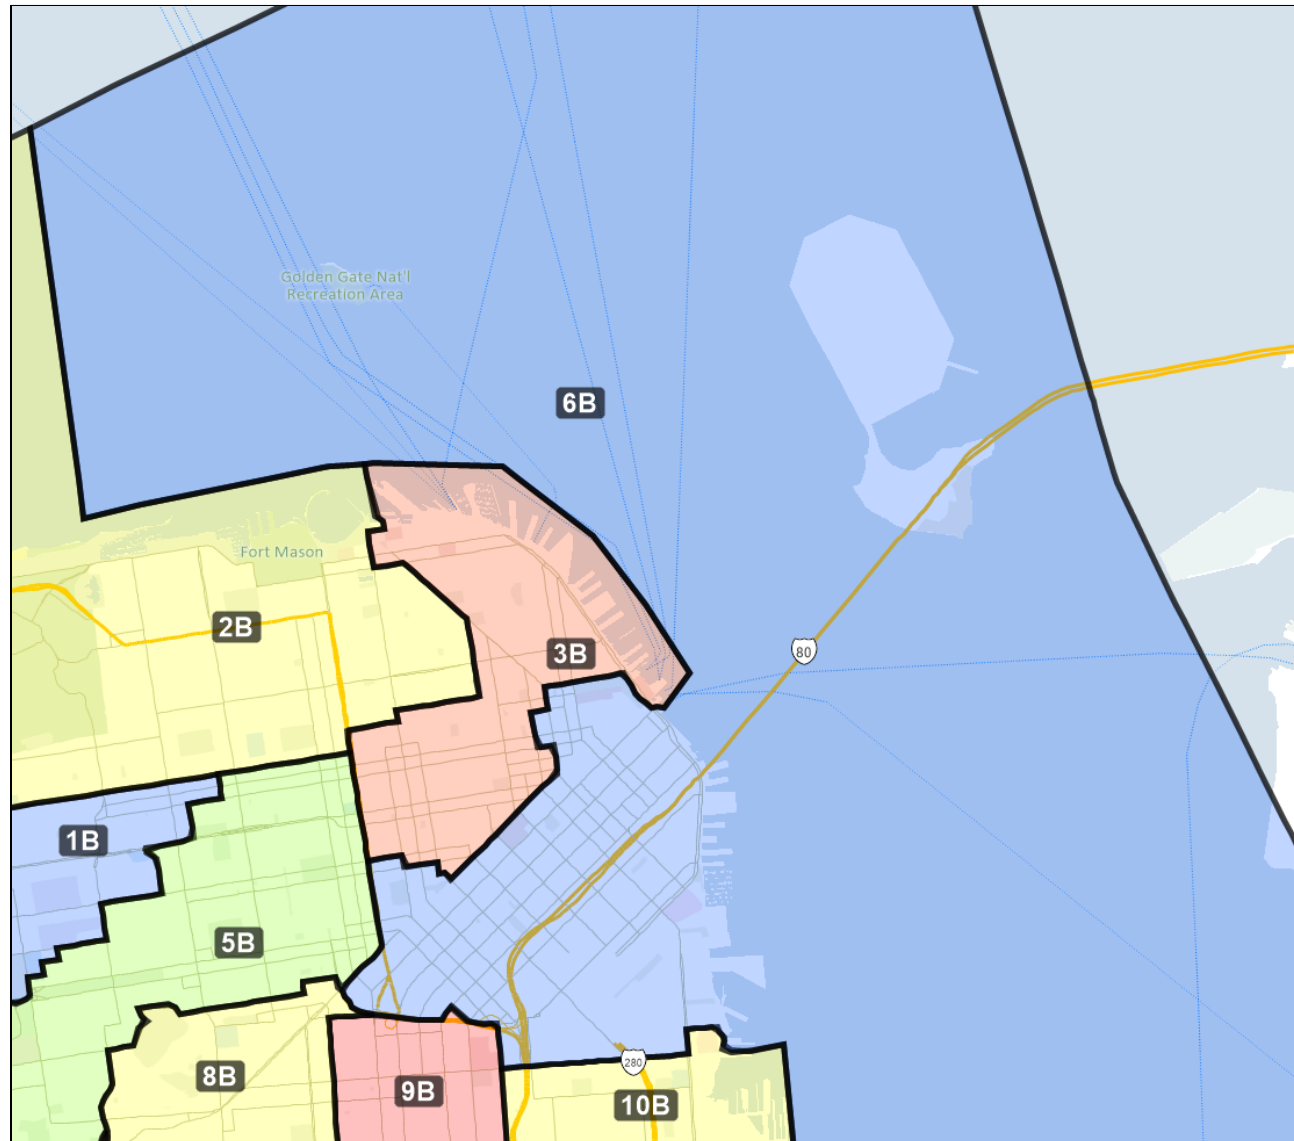

San Francisco Redistricting Task Force
Board of Supervisors Redistricting
Map 2 B; March 18, 2022

This is a preliminary version of San Francisco's Board of Supervisors districts and is not the final map of the Redistricting Task Force. **This is a preliminary version , not a final draft.**