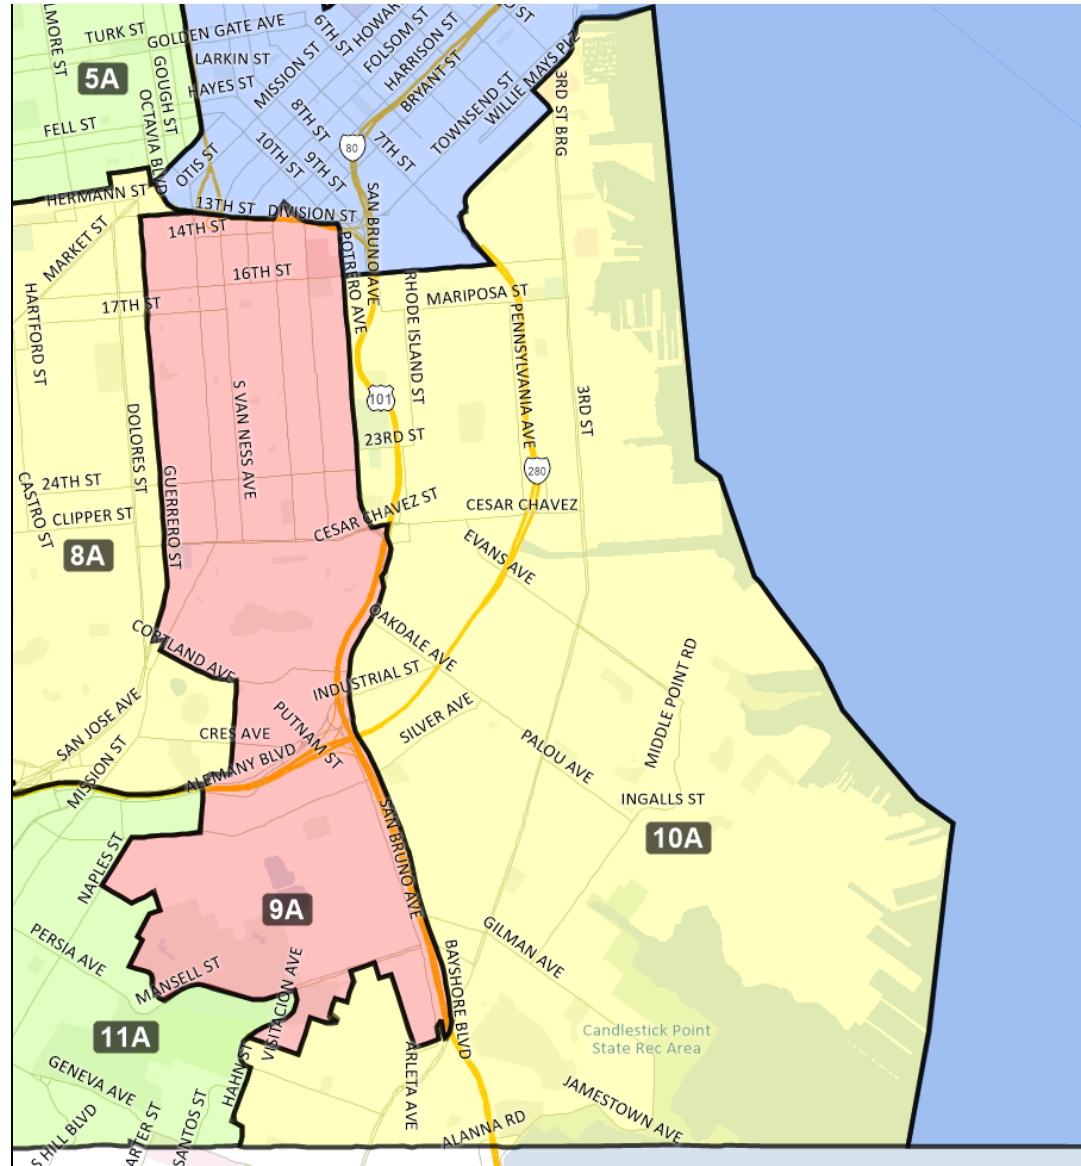

San Francisco Redistricting Task Force
Board of Supervisors Redistricting
Map 2 A; March 18, 2022

This is a preliminary version of San Francisco's Board of Supervisors districts and is not the final map of the Redistricting Task Force. This is a preliminary version , not a final draft.