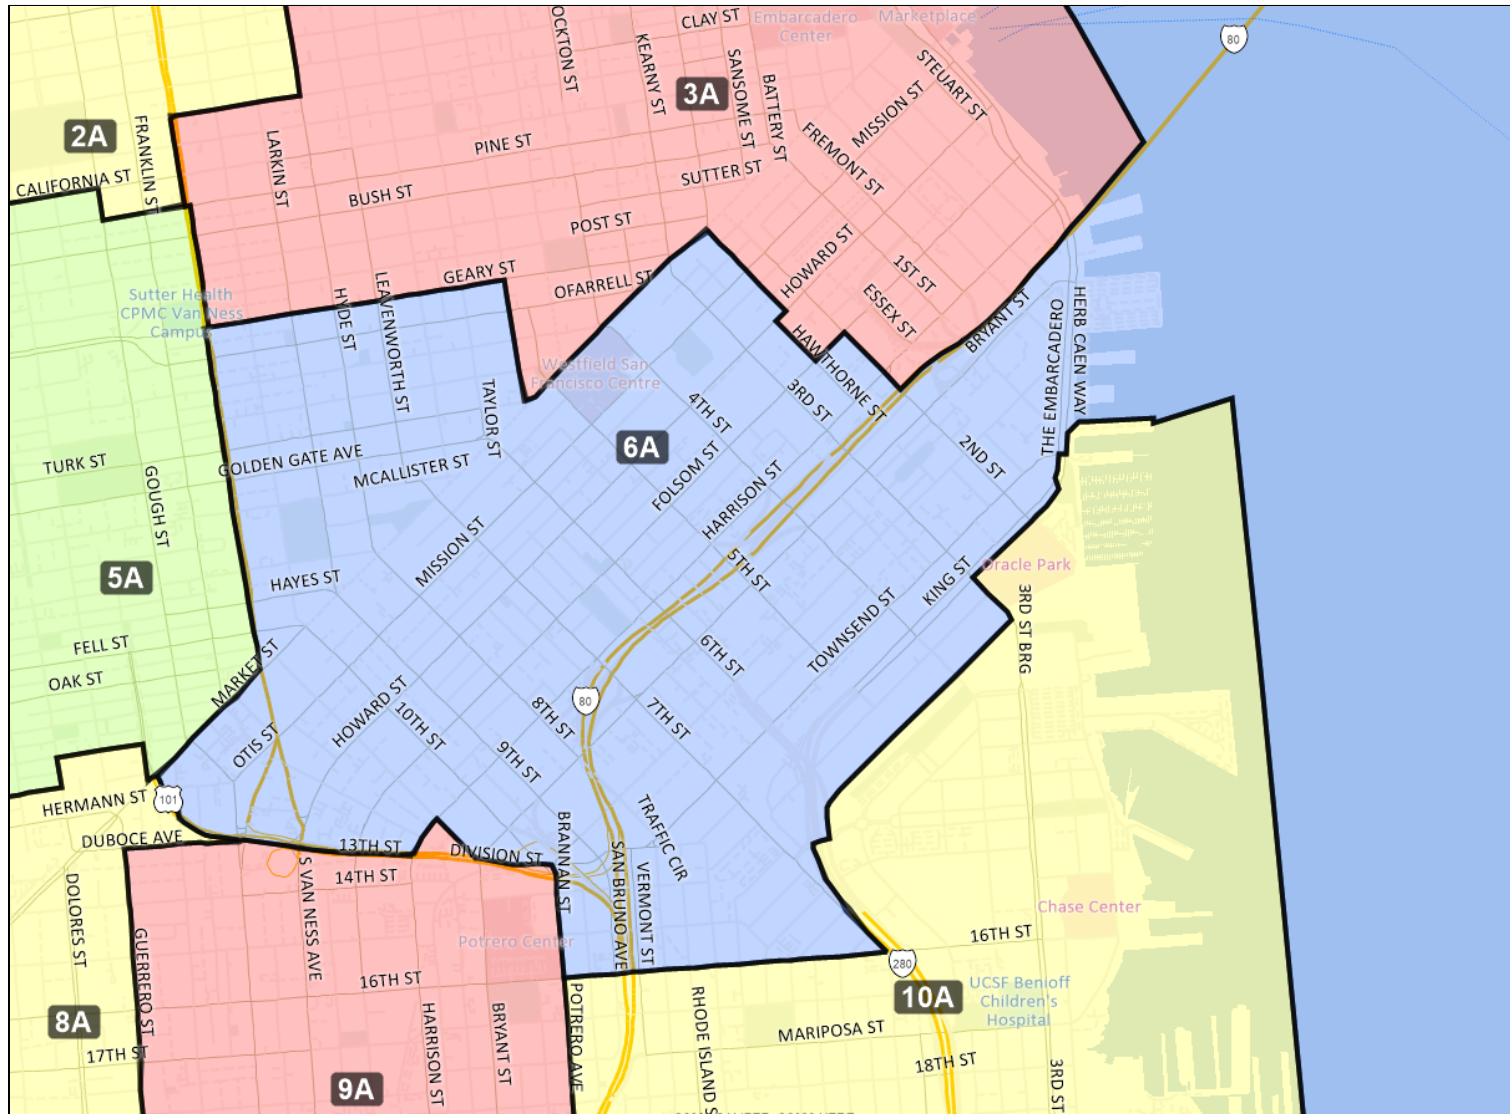

San Francisco Redistricting Task Force
Board of Supervisors Redistricting
Map 2 A; March 18, 2022

District 6A Detail

This is a preliminary version of San Francisco's Board of Supervisors districts and is not the final map of the Redistricting Task Force. This is a preliminary version, not a final draft.