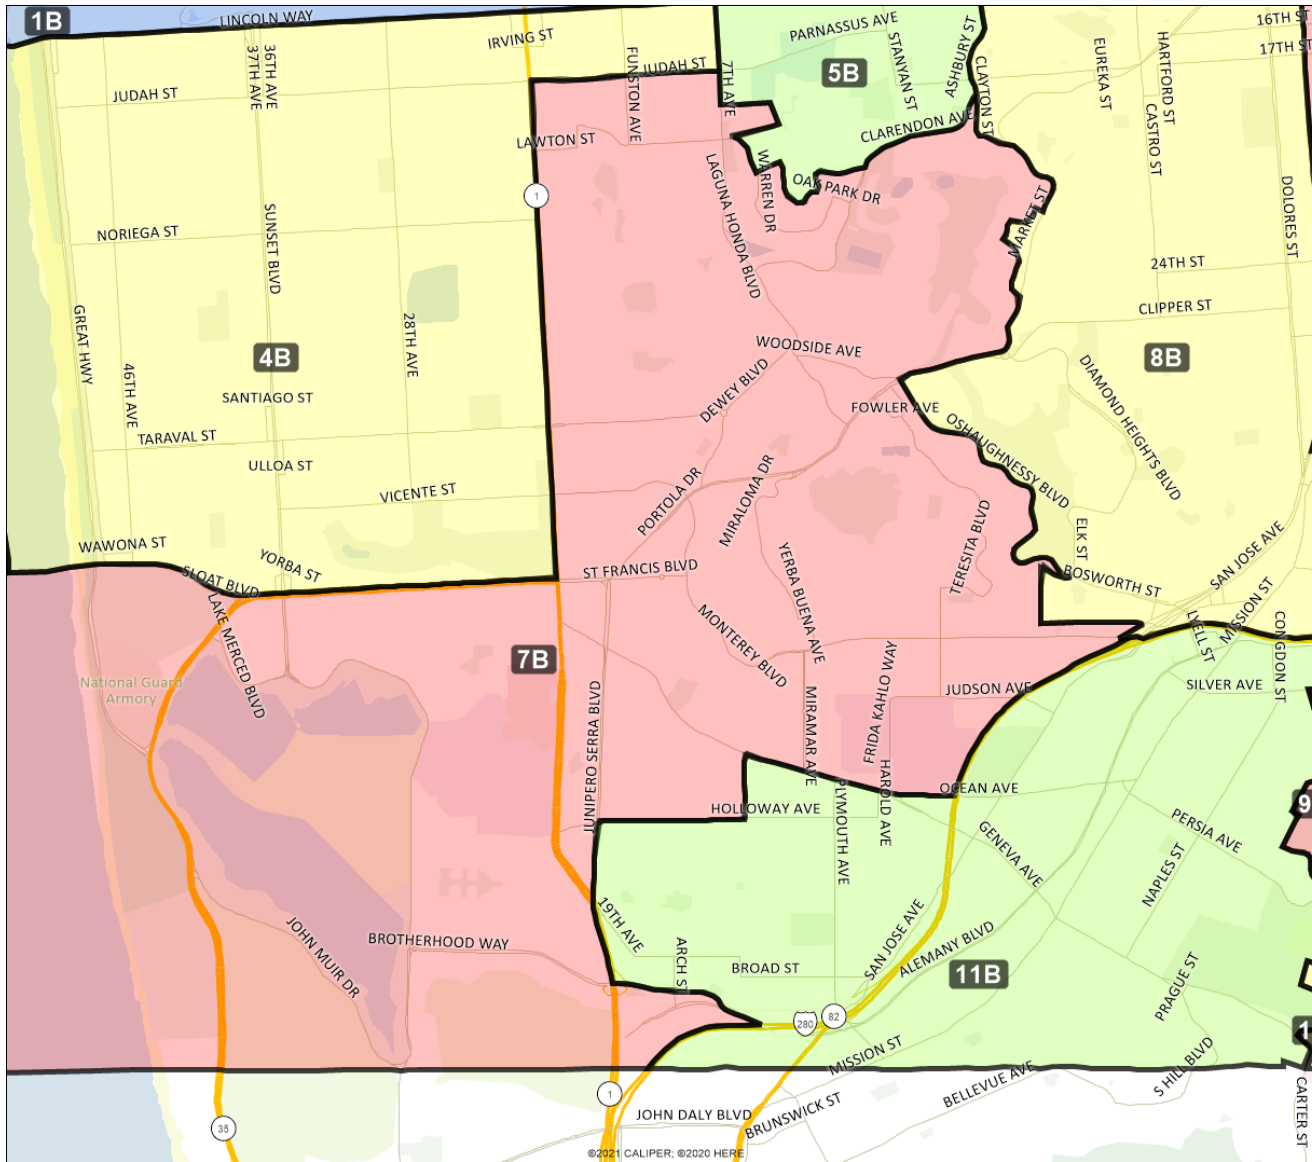

San Francisco Redistricting Task Force
Board of Supervisors Redistricting
Map 2 B; March 18, 2022

This is a preliminary version of San Francisco's Board of Supervisors districts and is not the final map of the Redistricting Task Force. This is a preliminary version, not a final draft.