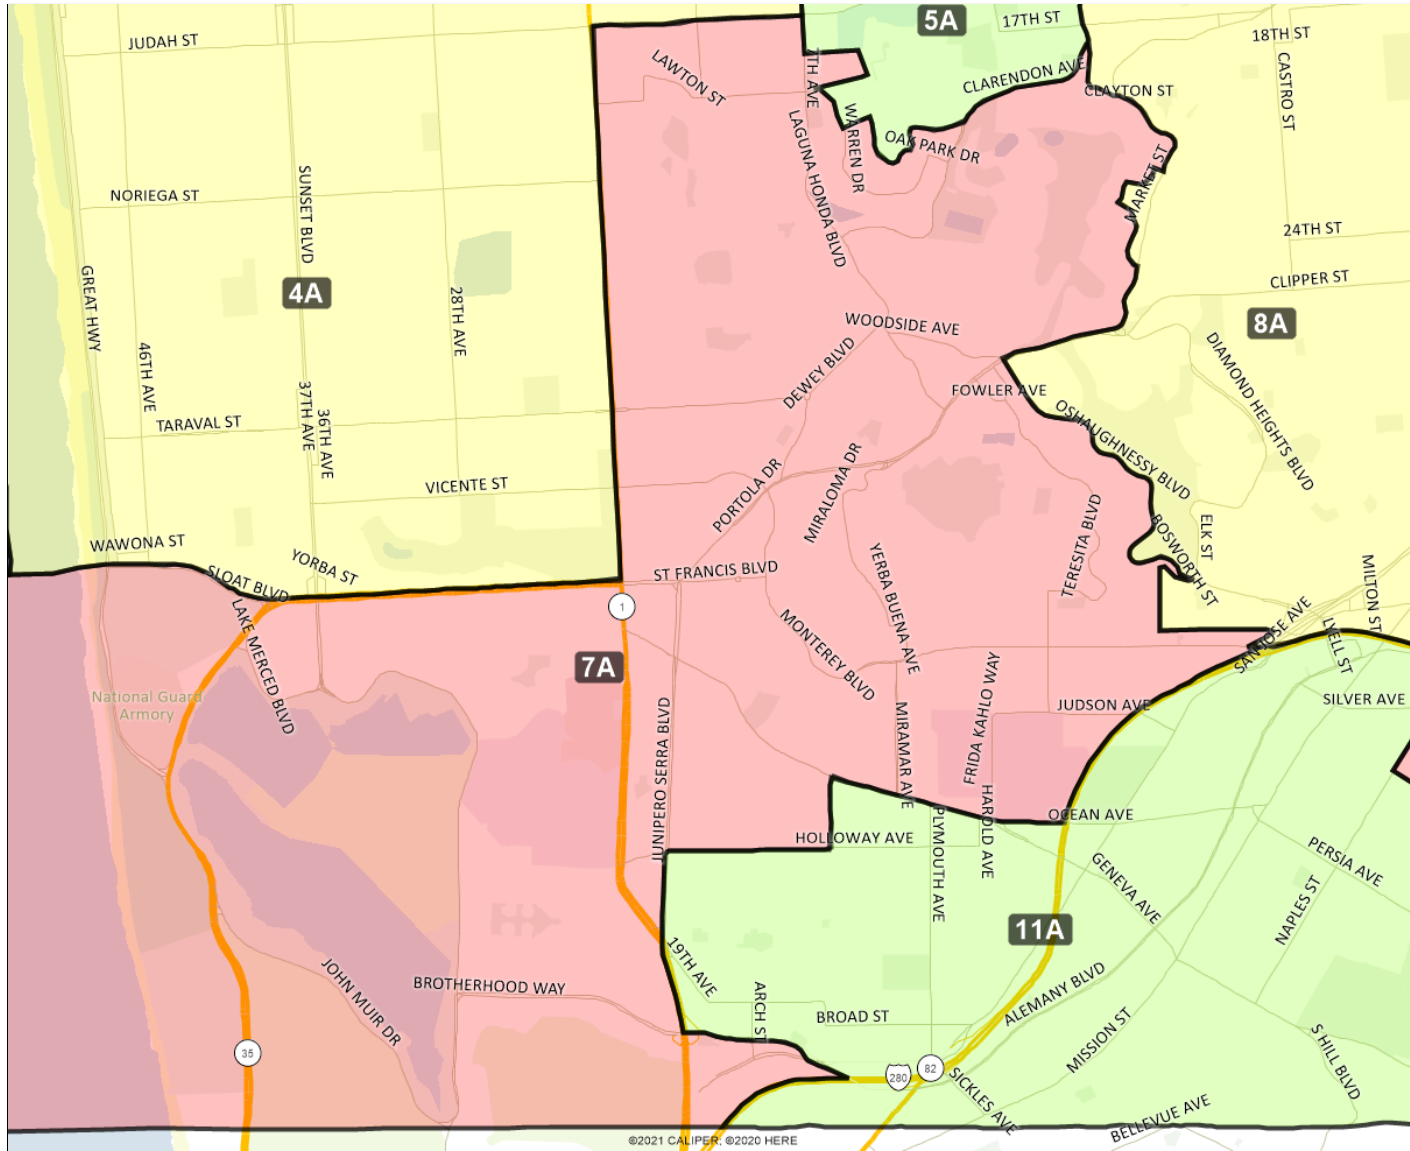

San Francisco Redistricting Task Force
Board of Supervisors Redistricting
Map 2 A; March 18, 2022

This is a preliminary version of San Francisco's Board of Supervisors districts and is not the final map of the Redistricting Task Force. This is a preliminary version, not a final draft.