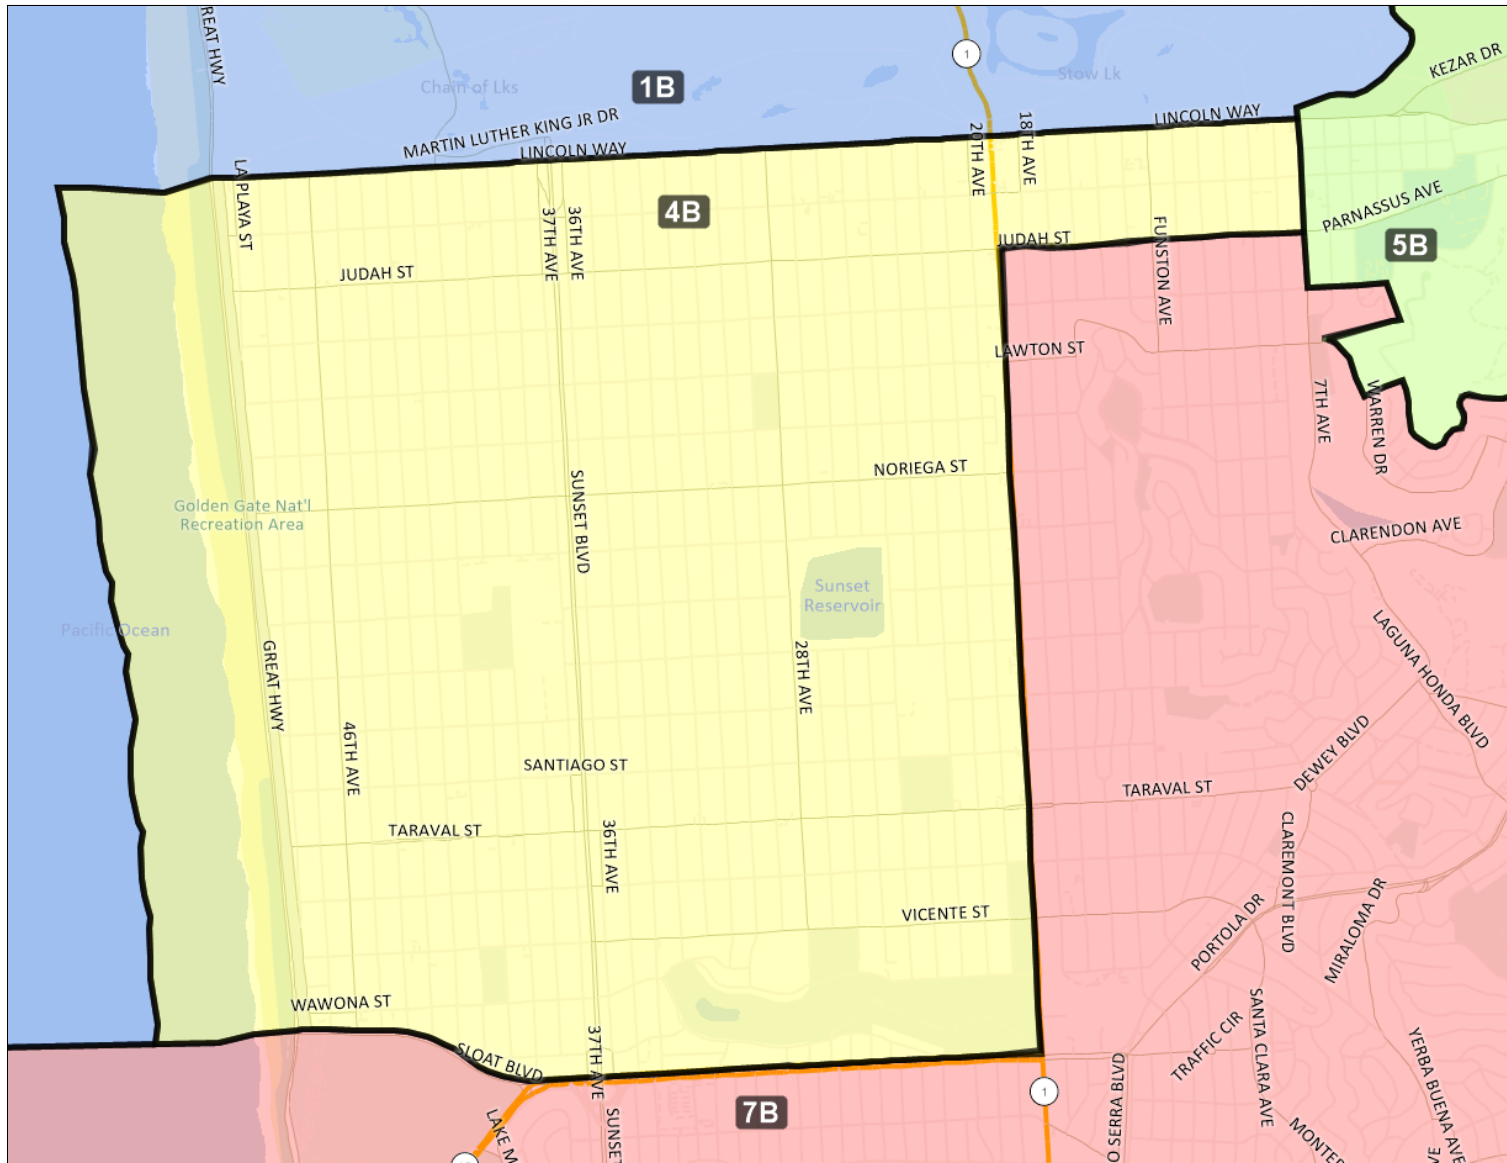

San Francisco Redistricting Task Force
Board of Supervisors Redistricting
Map 2 B; March 18, 2022

This is a preliminary version of San Francisco's Board of Supervisors districts and is not the final map of the Redistricting Task Force. This is a preliminary version, not a final draft.