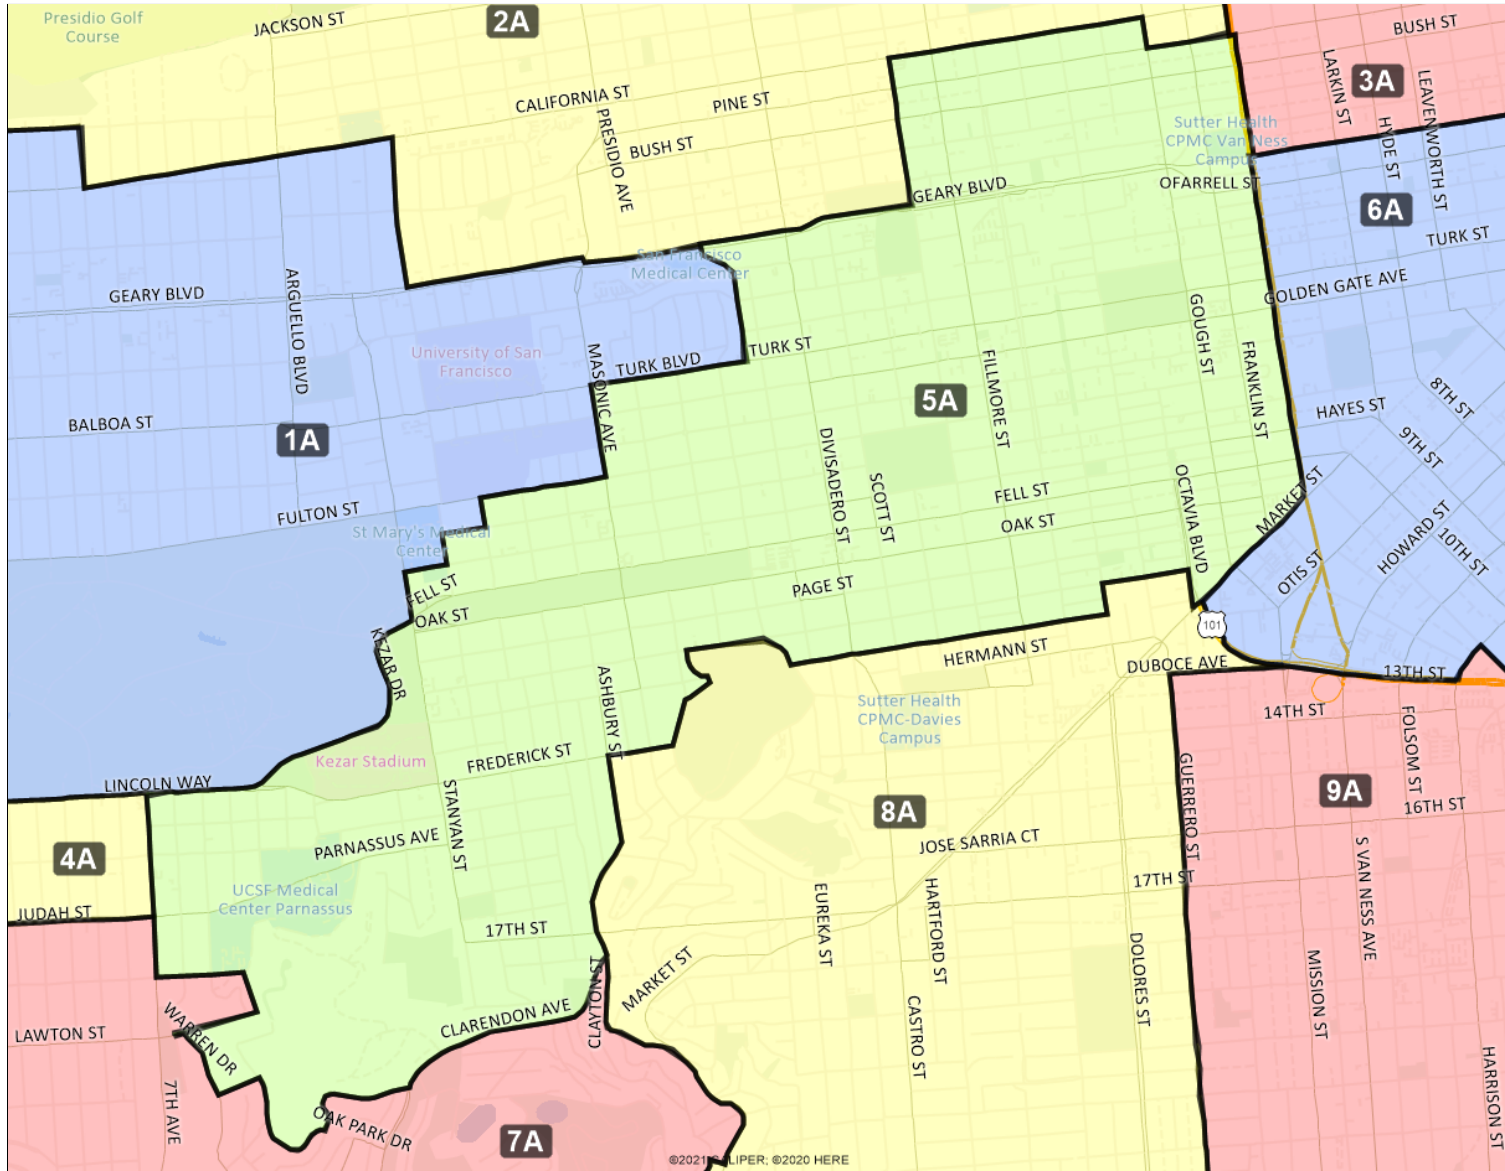

San Francisco Redistricting Task Force
Board of Supervisors Redistricting
Map 2 A; March 18, 2022

This is a preliminary version of San Francisco's Board of Supervisors districts and is not the final map of the Redistricting Task Force. This is a preliminary version , not a final draft.