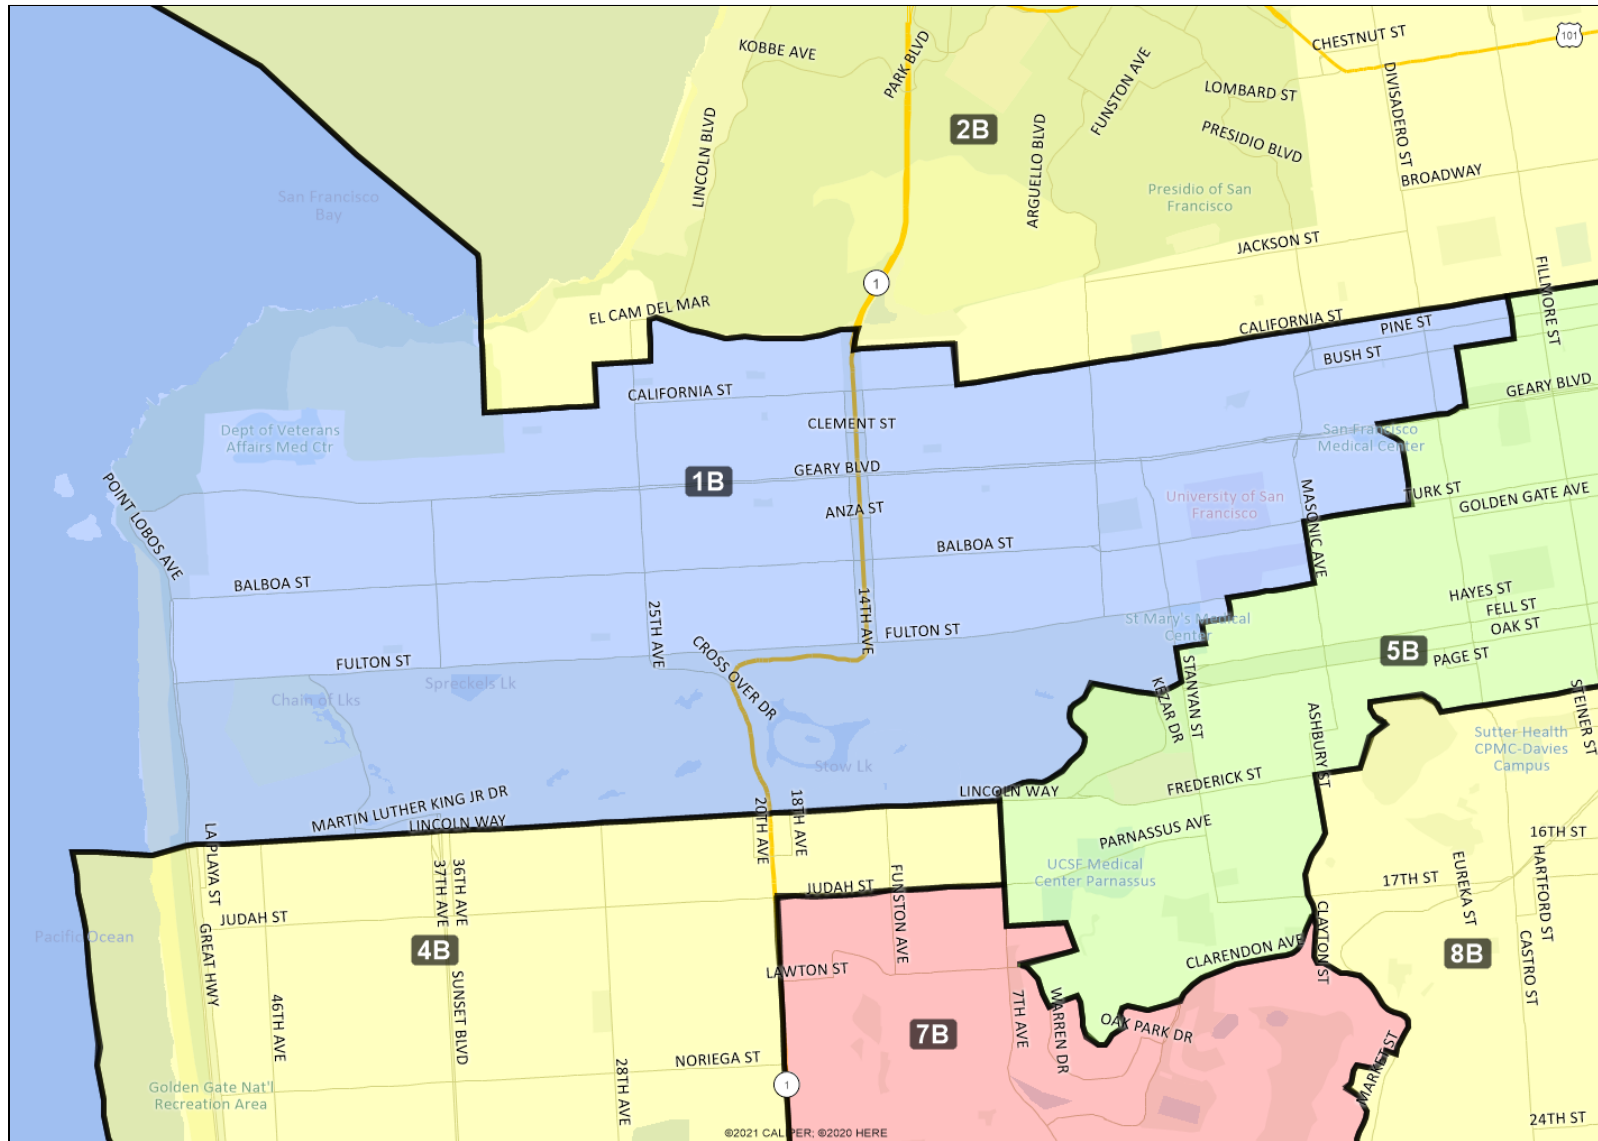

San Francisco Redistricting Task Force
Board of Supervisors Redistricting
Map 2 B; March 18, 2022

This is a preliminary version of San Francisco's Board of Supervisors districts and is not the final map of the Redistricting Task Force. This is a preliminary version, not a final draft.