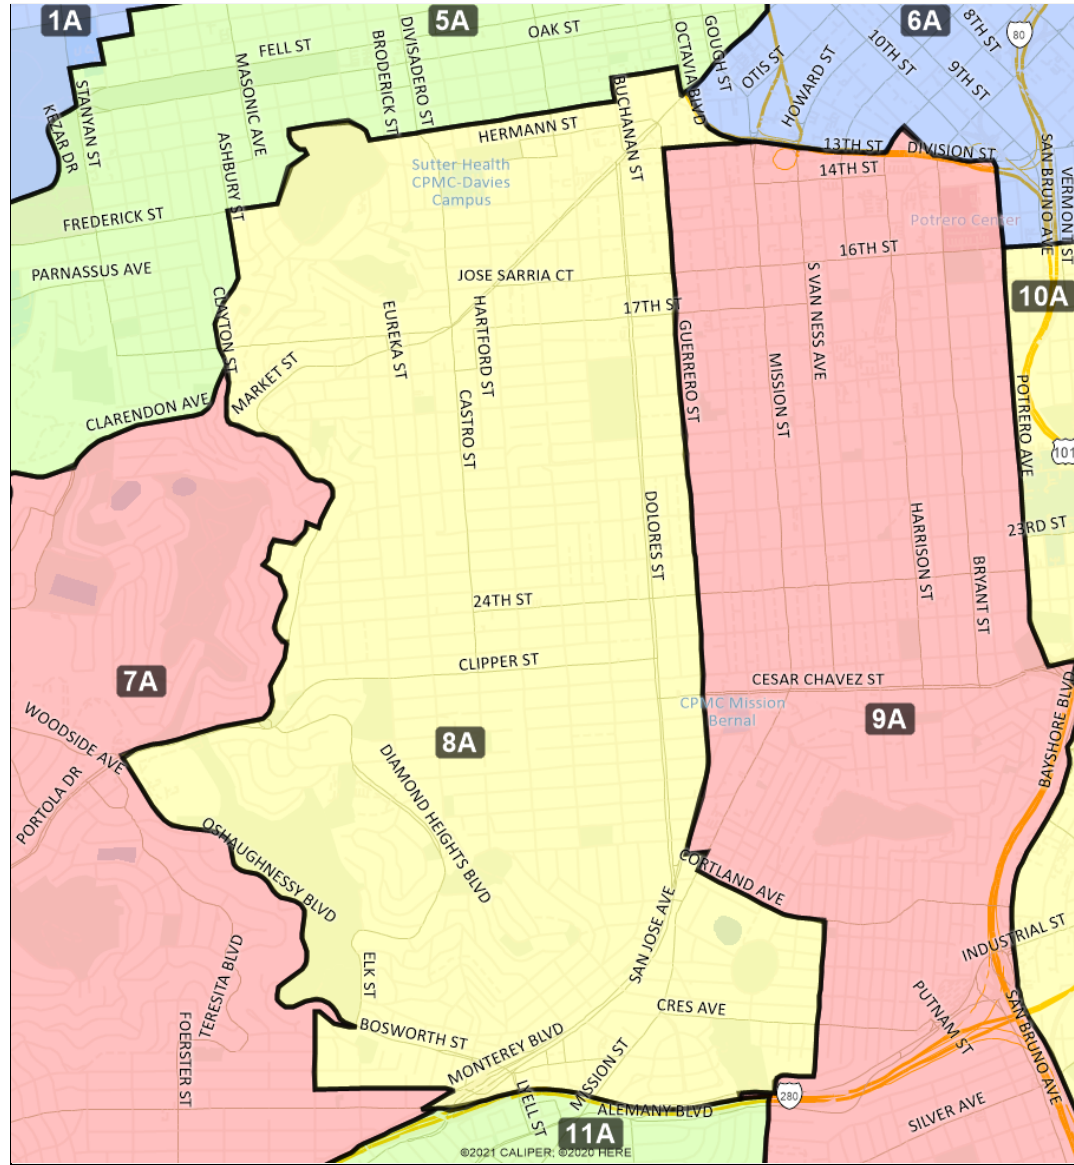

San Francisco Redistricting Task Force
Board of Supervisors Redistricting
Map 2 A; March 18, 2022

This is a preliminary version of San Francisco's Board of Supervisors districts and is not the final map of the Redistricting Task Force. This is a preliminary version , not a final draft.