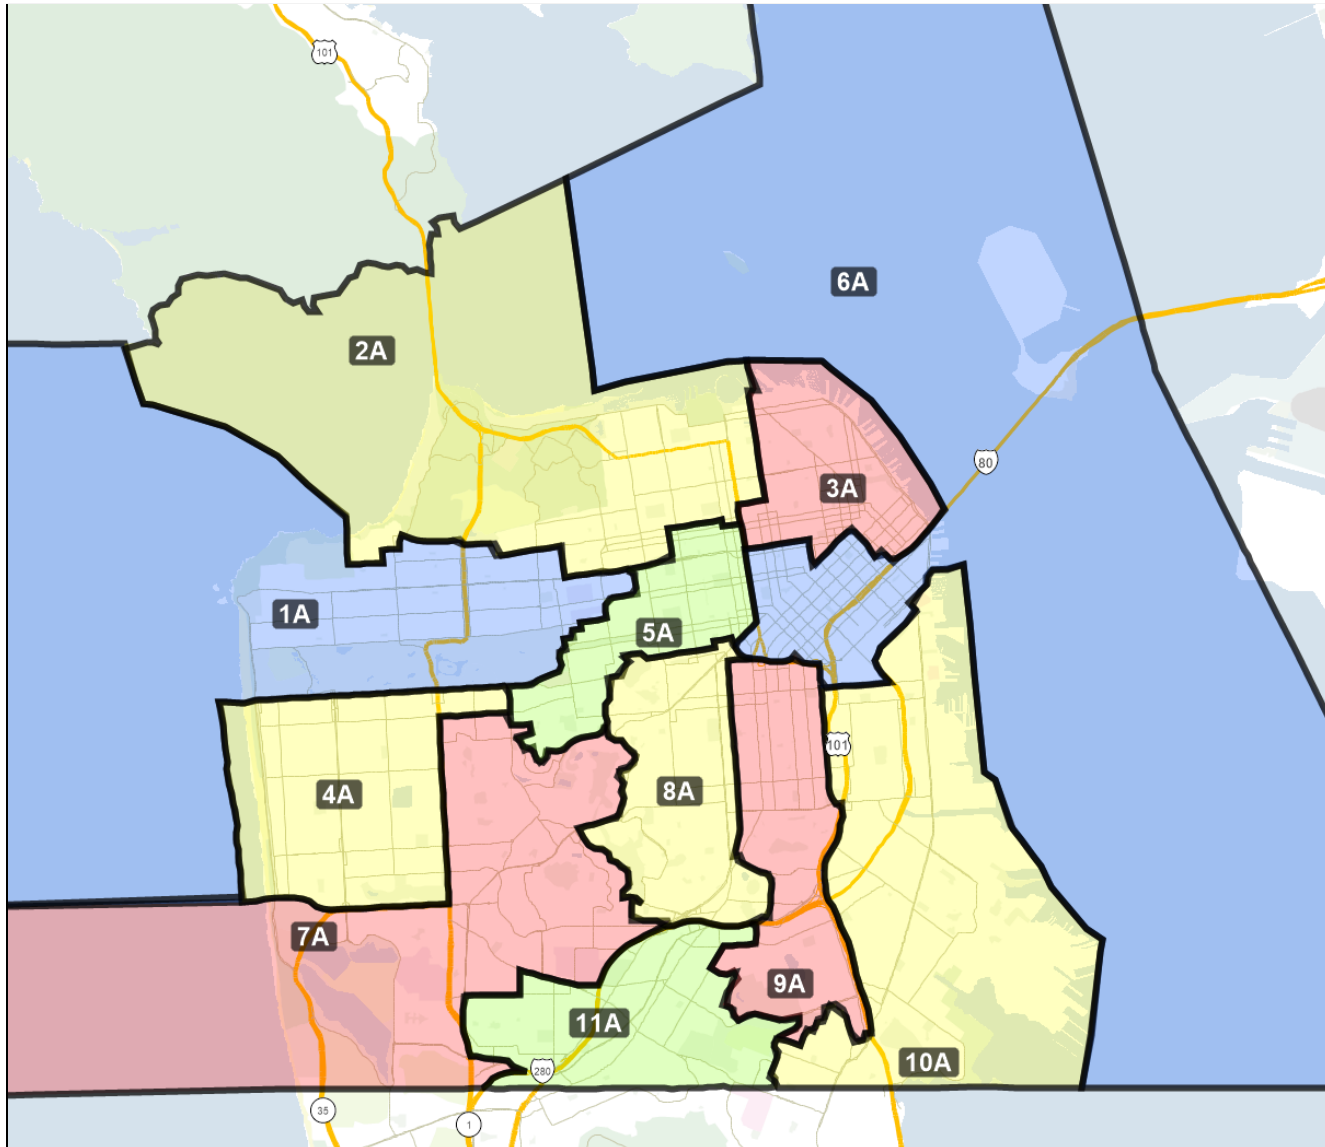

San Francisco Redistricting Task Force
Board of Supervisors Redistricting
Map 2 A; March 18, 2022

This is a preliminary version of San Francisco's Board of Supervisors districts and is not the final map of the Redistricting Task Force. This is a preliminary version, not a final draft.