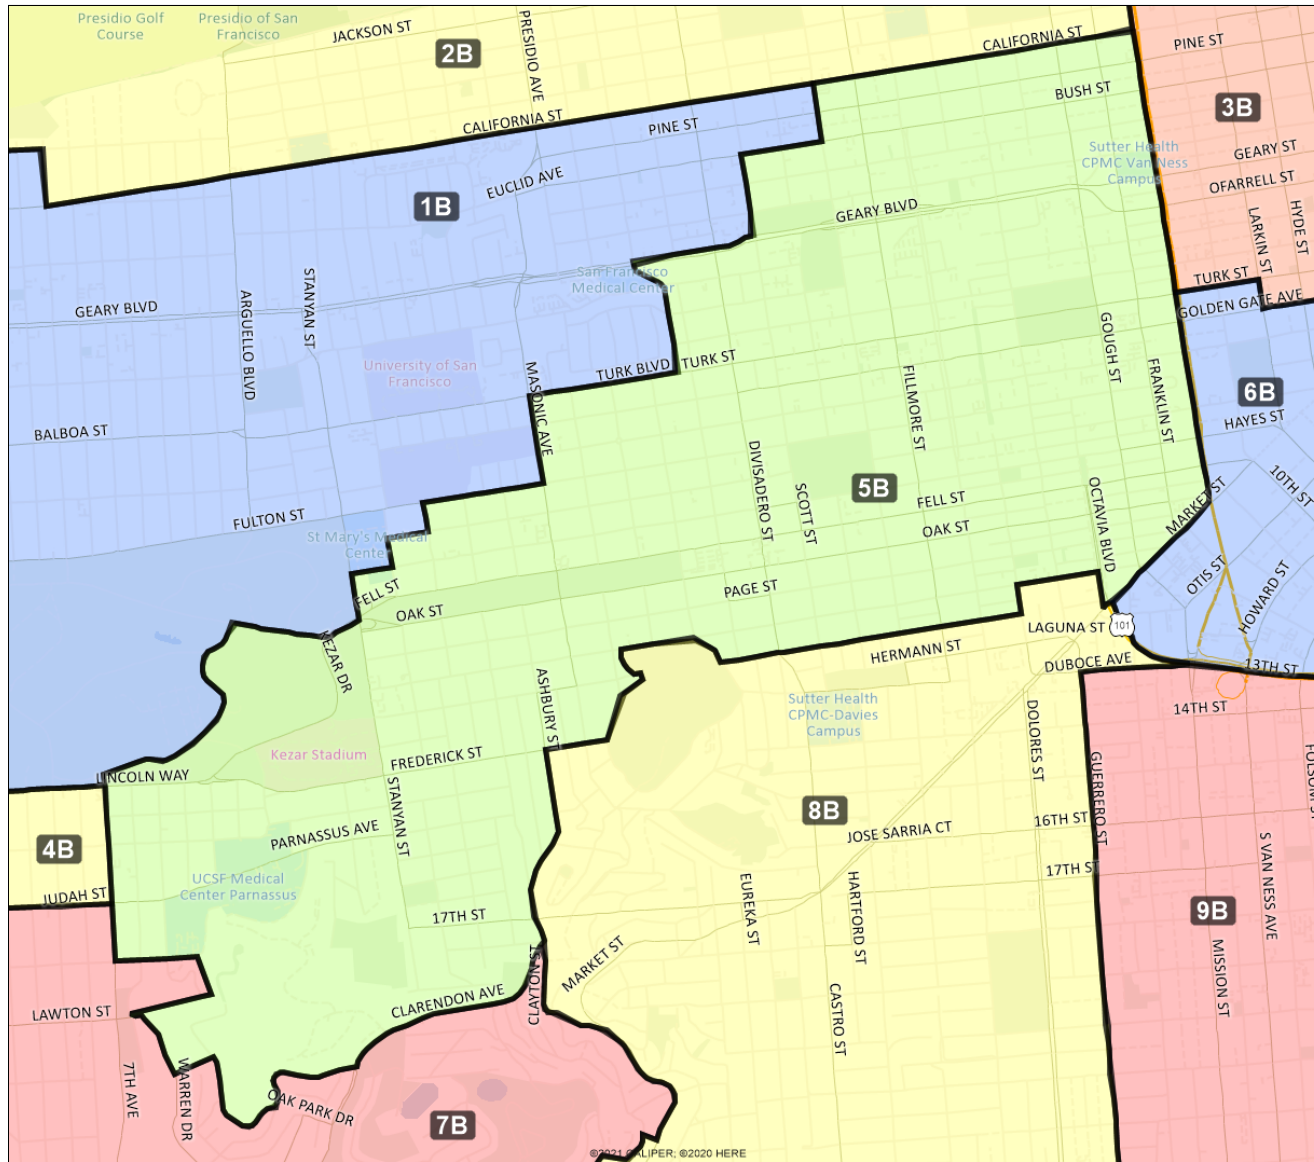

San Francisco Redistricting Task Force
Board of Supervisors Redistricting
Map 2 B; March 18, 2022

This is a preliminary version of San Francisco's Board of Supervisors districts and is not the final map of the Redistricting Task Force. This is a preliminary version, not a final draft.