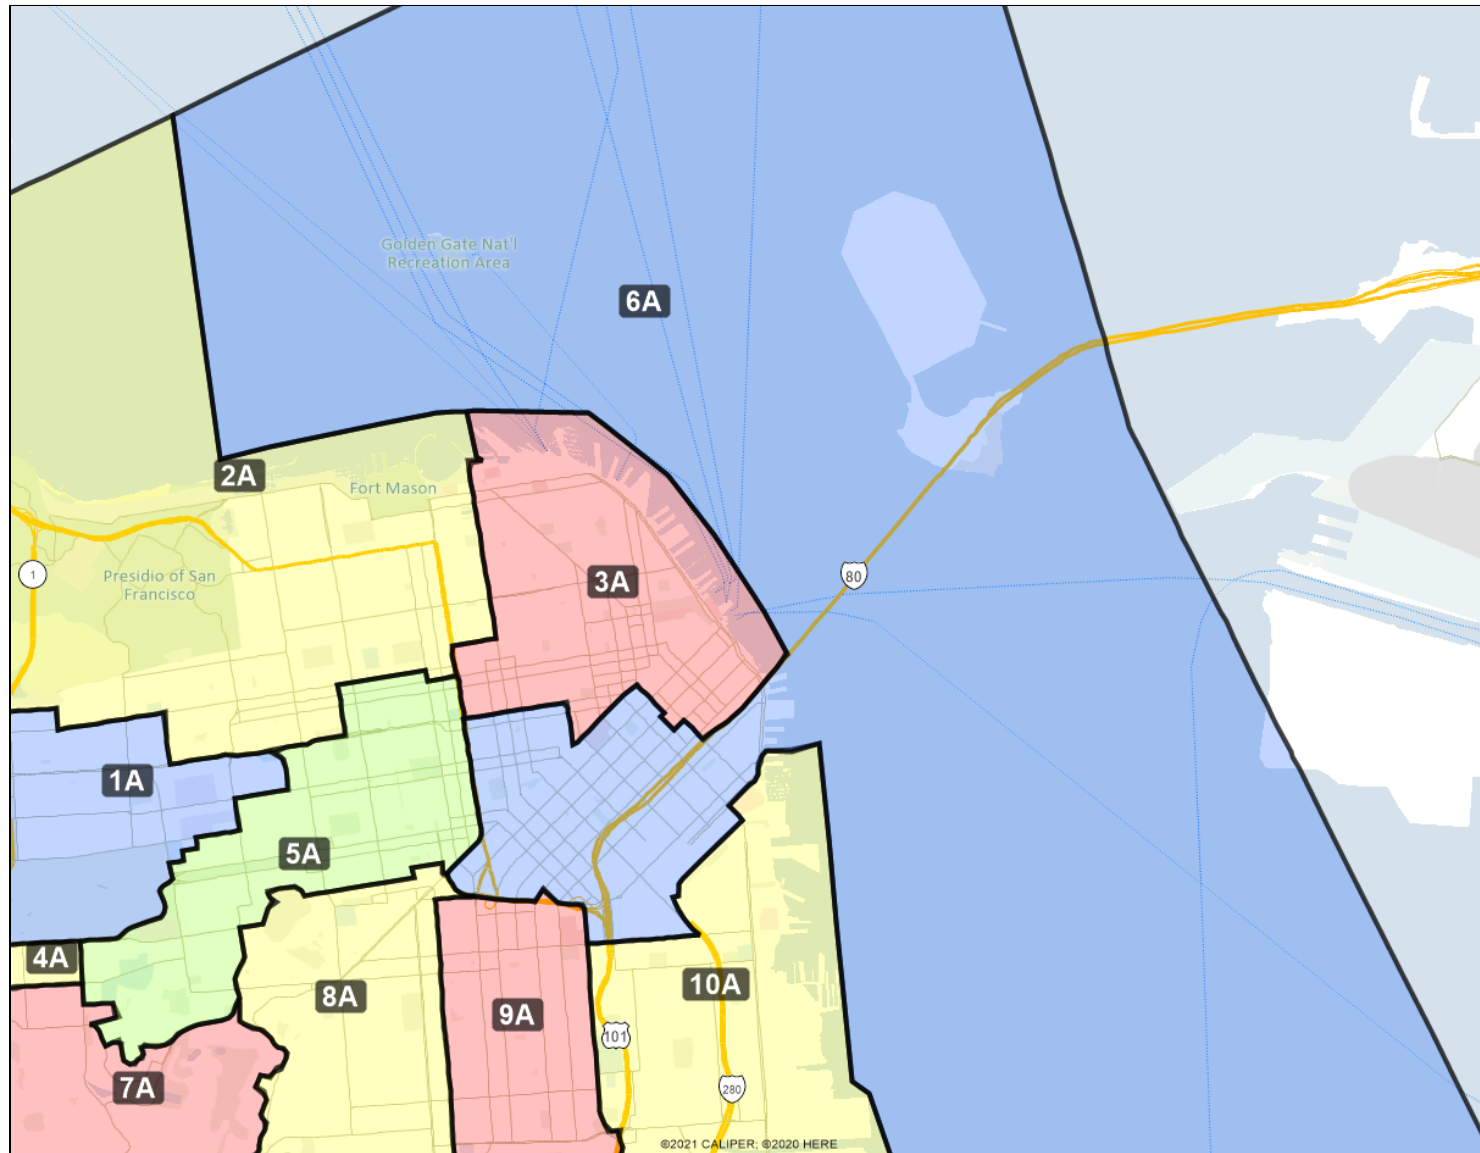

San Francisco Redistricting Task Force
Board of Supervisors Redistricting
Map 2 A; March 18, 2022

This is a preliminary version of San Francisco's Board of Supervisors districts and is not the final map of the Redistricting Task Force. This is a preliminary version , not a final draft.