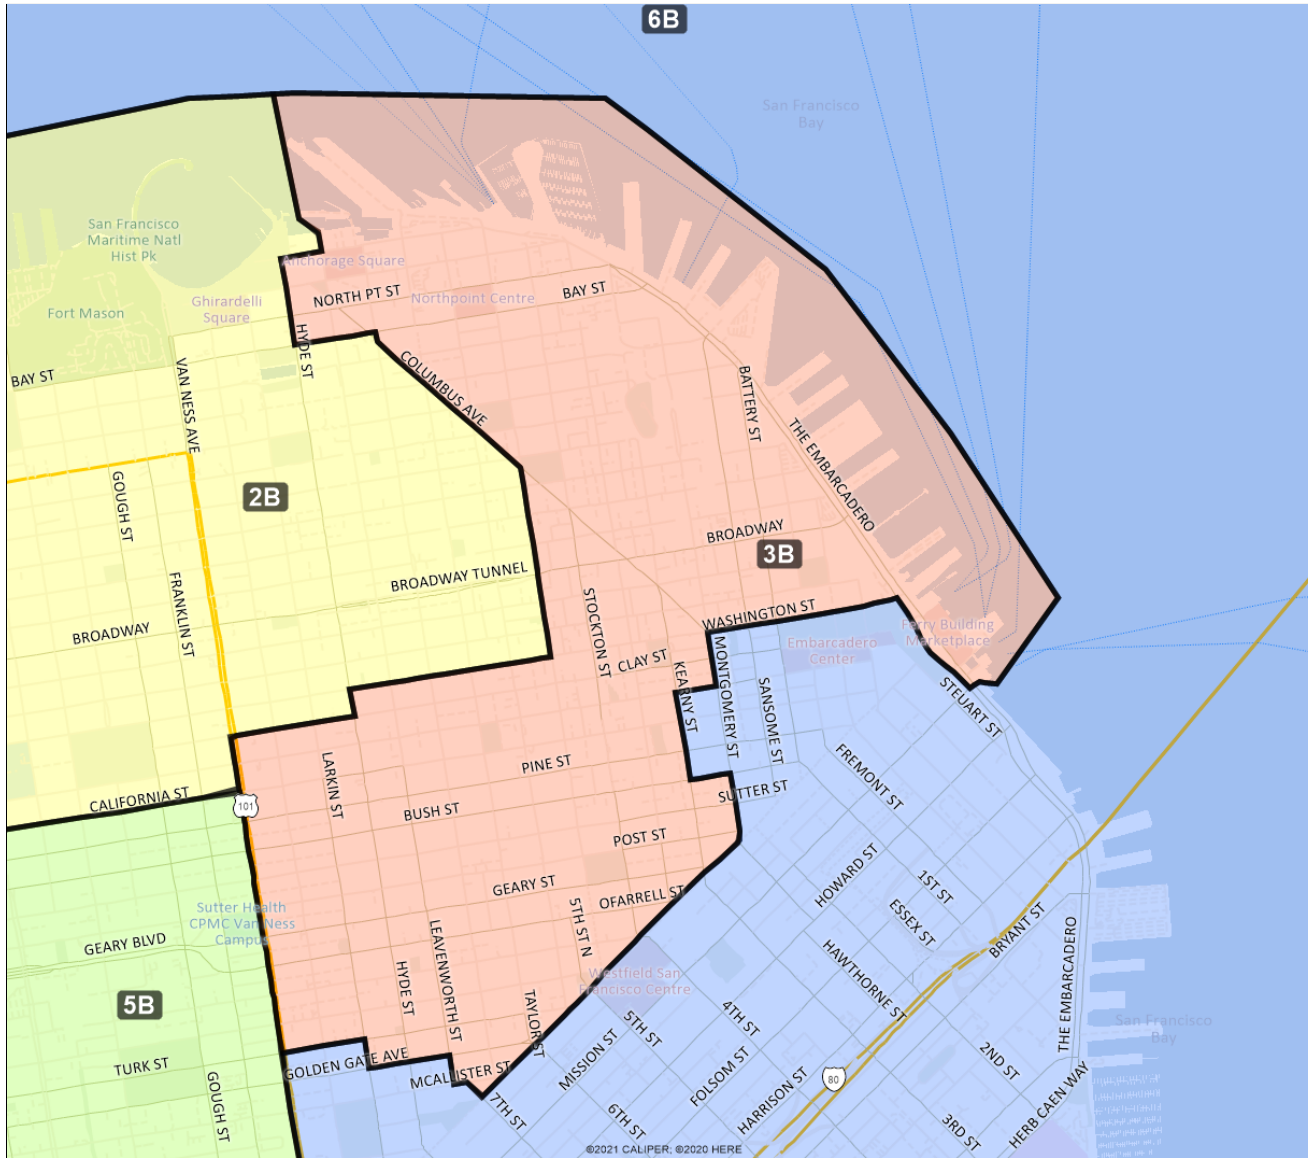

San Francisco Redistricting Task Force
Board of Supervisors Redistricting
Map 2 B; March 18, 2022

This is a preliminary version of San Francisco's Board of Supervisors districts and is not the final map of the Redistricting Task Force. This is a preliminary version, not a final draft.