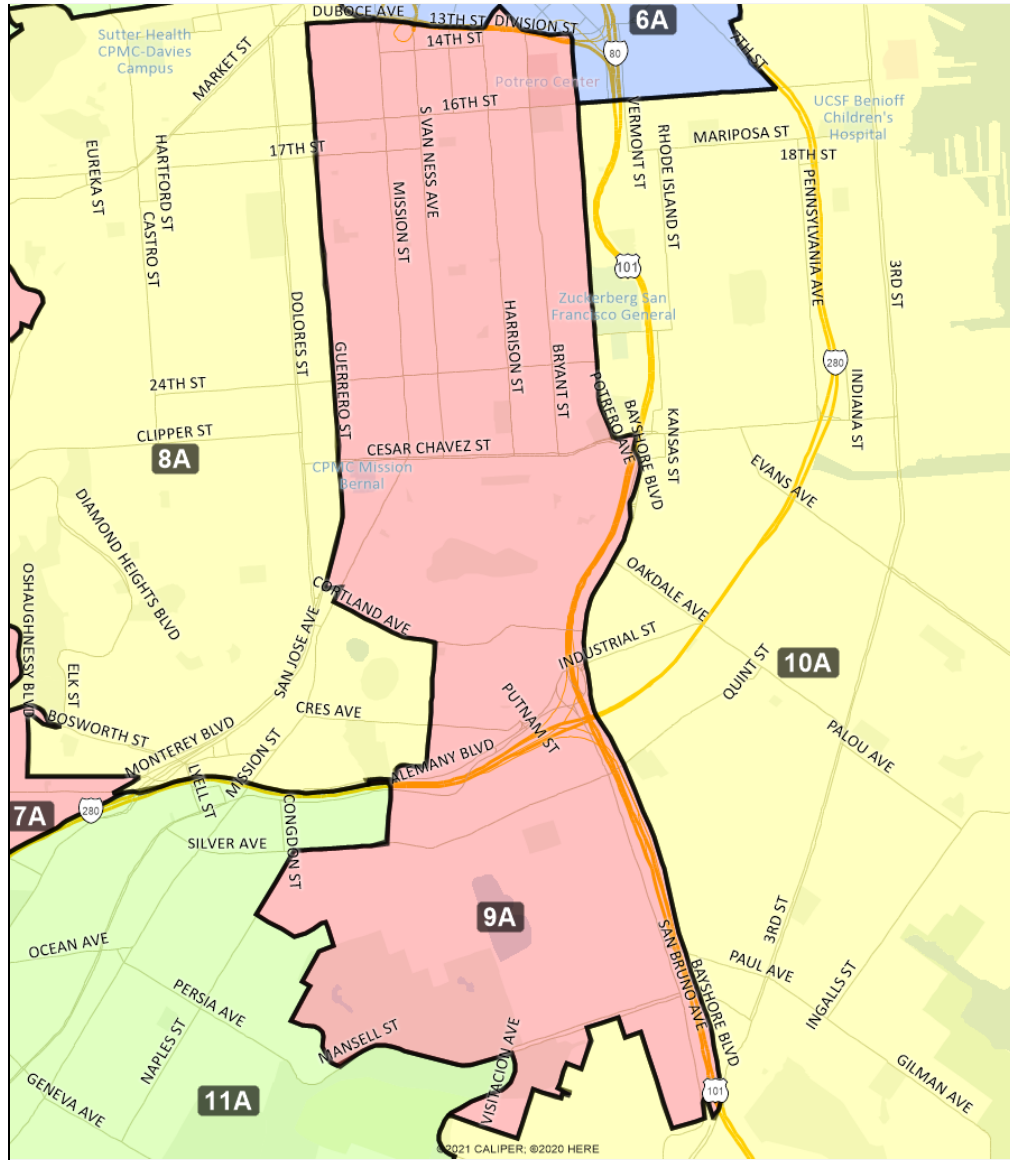

San Francisco Redistricting Task Force
Board of Supervisors Redistricting
Map 2 A; March 18, 2022

This is a preliminary version of San Francisco's Board of Supervisors districts and is not the final map of the Redistricting Task Force. This is a preliminary version, not a final draft.