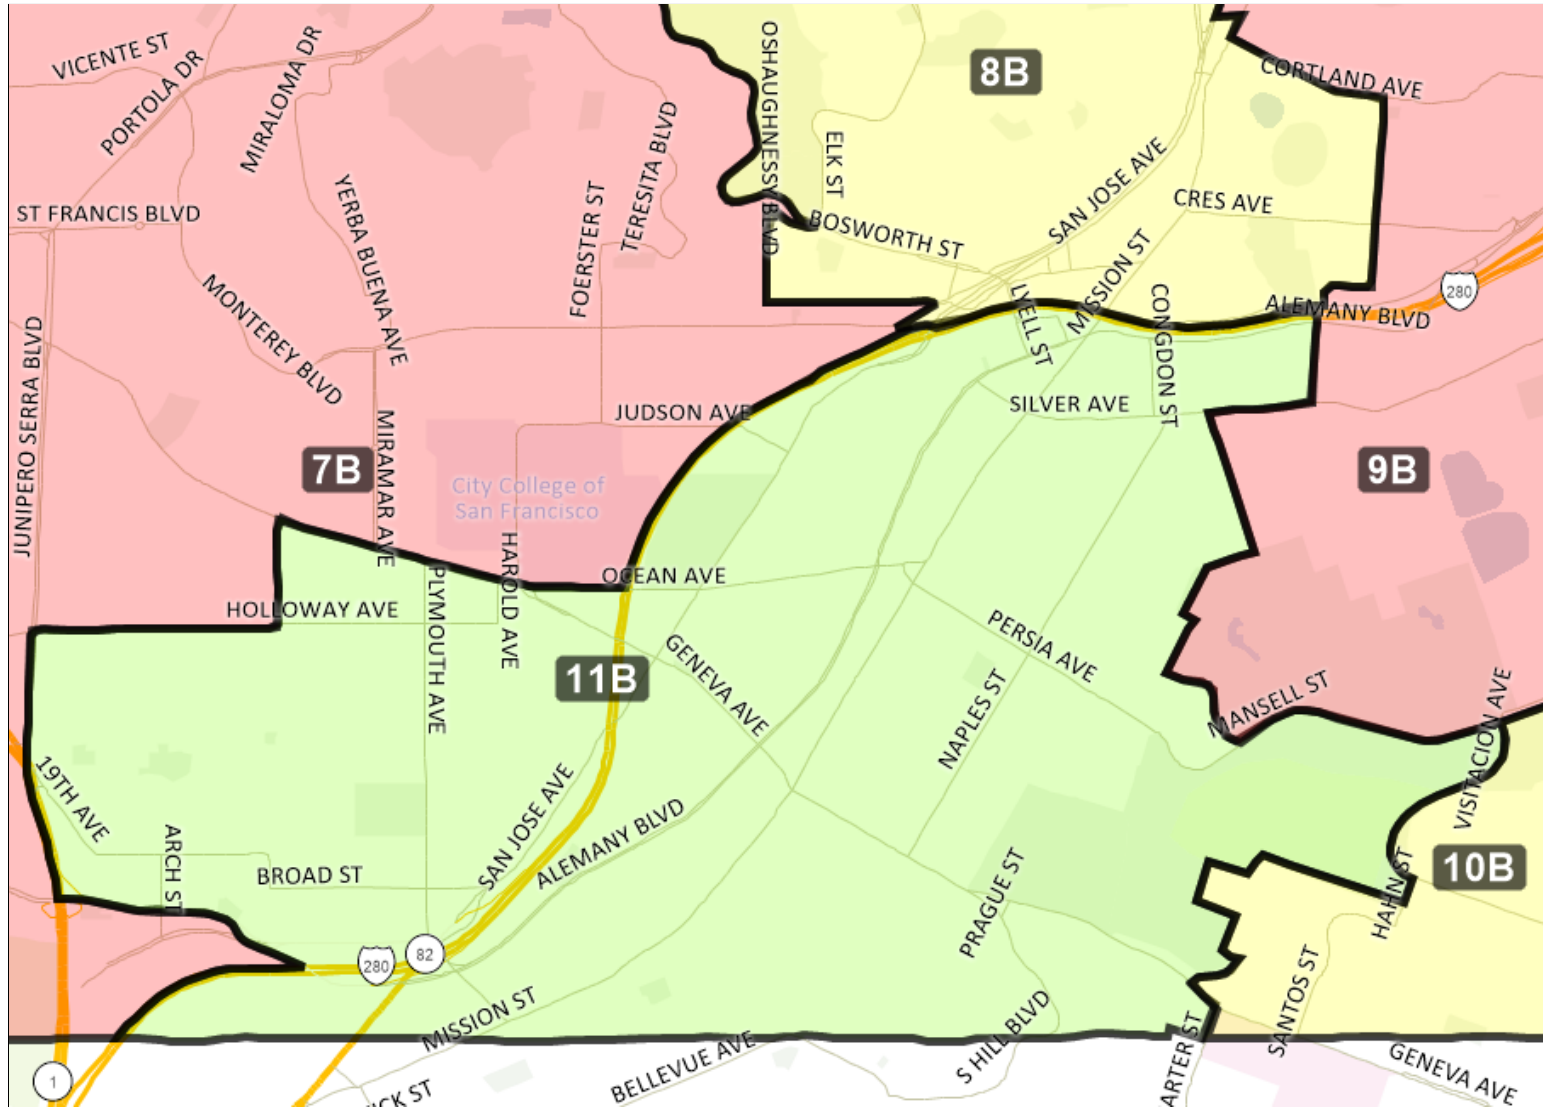

San Francisco Redistricting Task Force
Board of Supervisors Redistricting
Map 2 B; March 18, 2022

This is a preliminary version of San Francisco's Board of Supervisors districts and is not the final map of the Redistricting Task Force. This is a preliminary version, not a final draft.