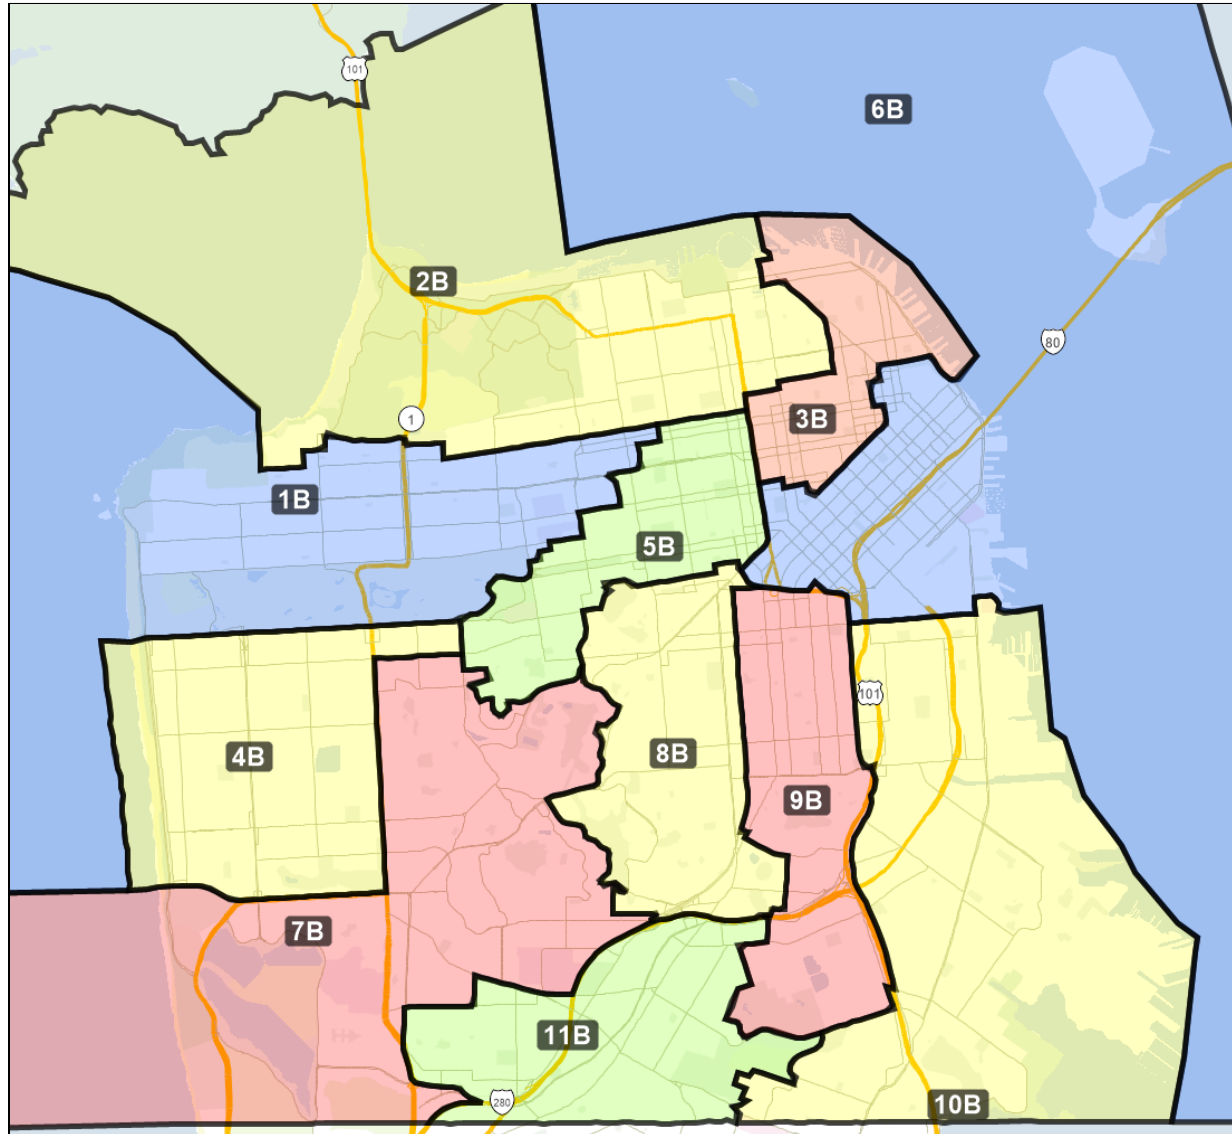

San Francisco Redistricting Task Force
Board of Supervisors Redistricting
Map 2 B; March 18, 2022

This is a preliminary version of San Francisco's Board of Supervisors districts and is not the final map of the Redistricting Task Force. This is a preliminary version, not a final draft.