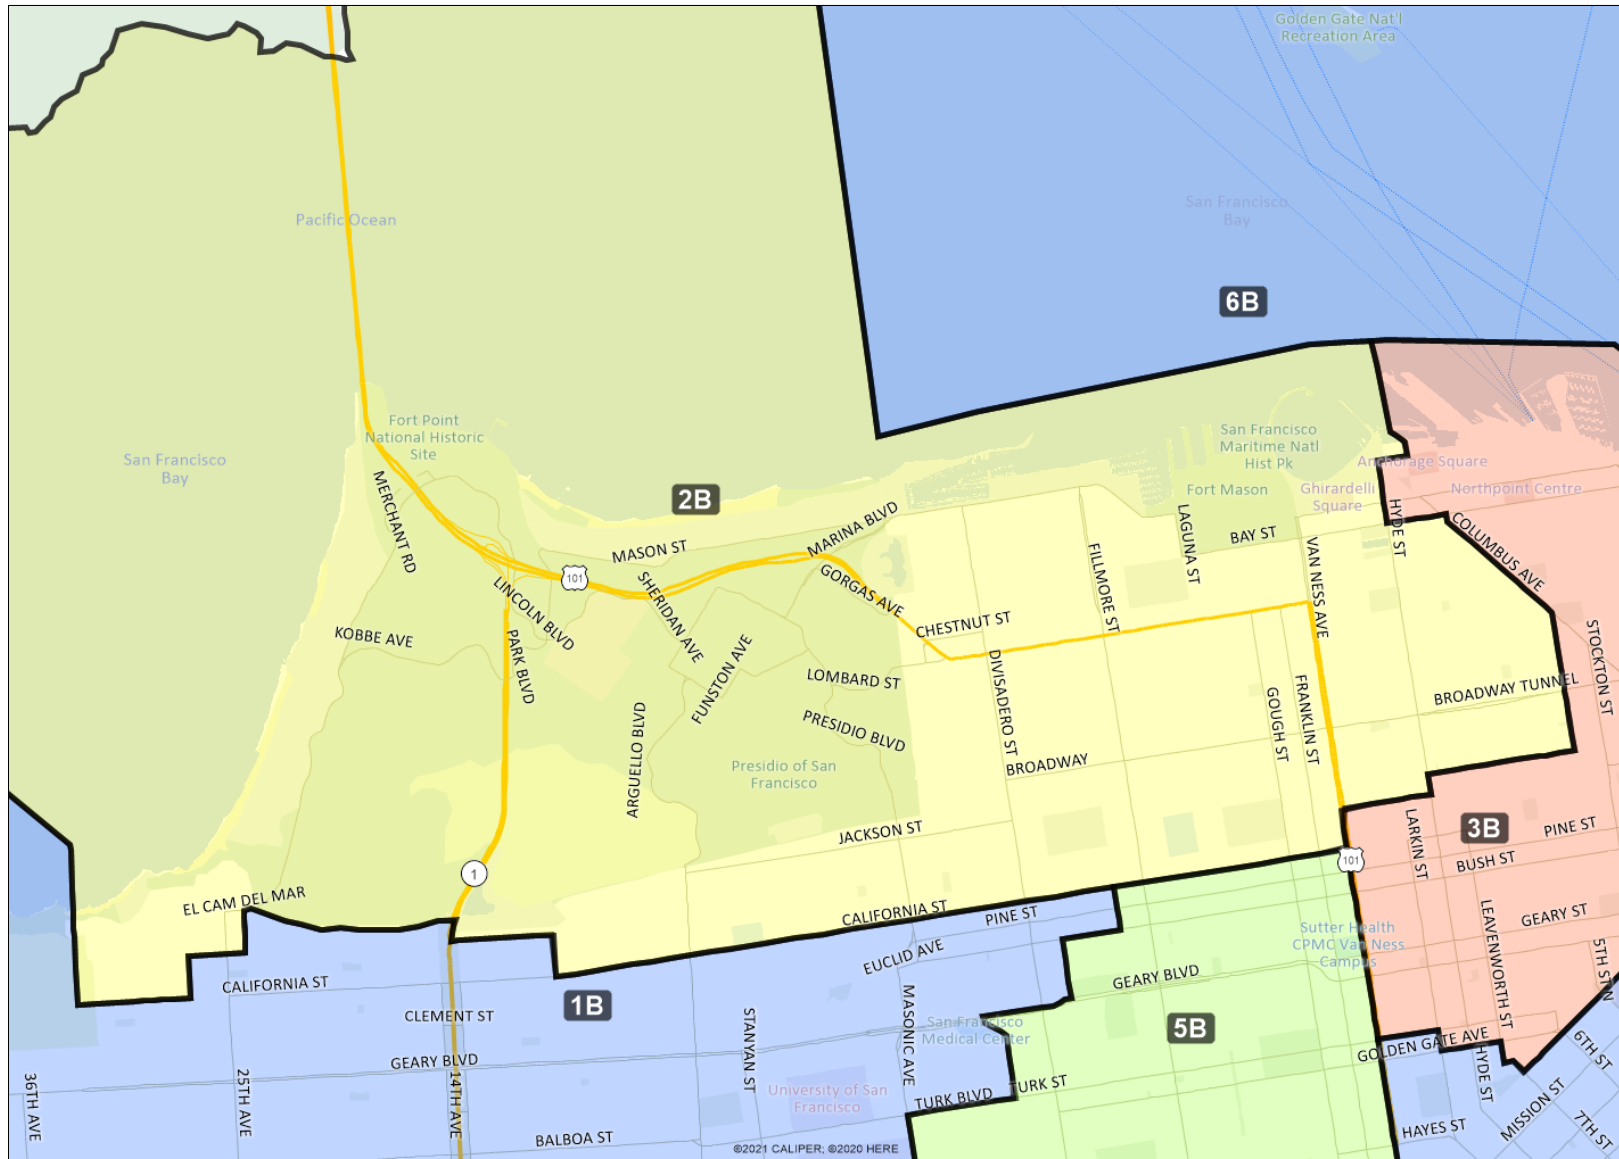

San Francisco Redistricting Task Force
Board of Supervisors Redistricting
Map 2 B; March 18, 2022

This is a preliminary version of San Francisco's Board of Supervisors districts and is not the final map of the Redistricting Task Force. This is a preliminary version, not a final draft.