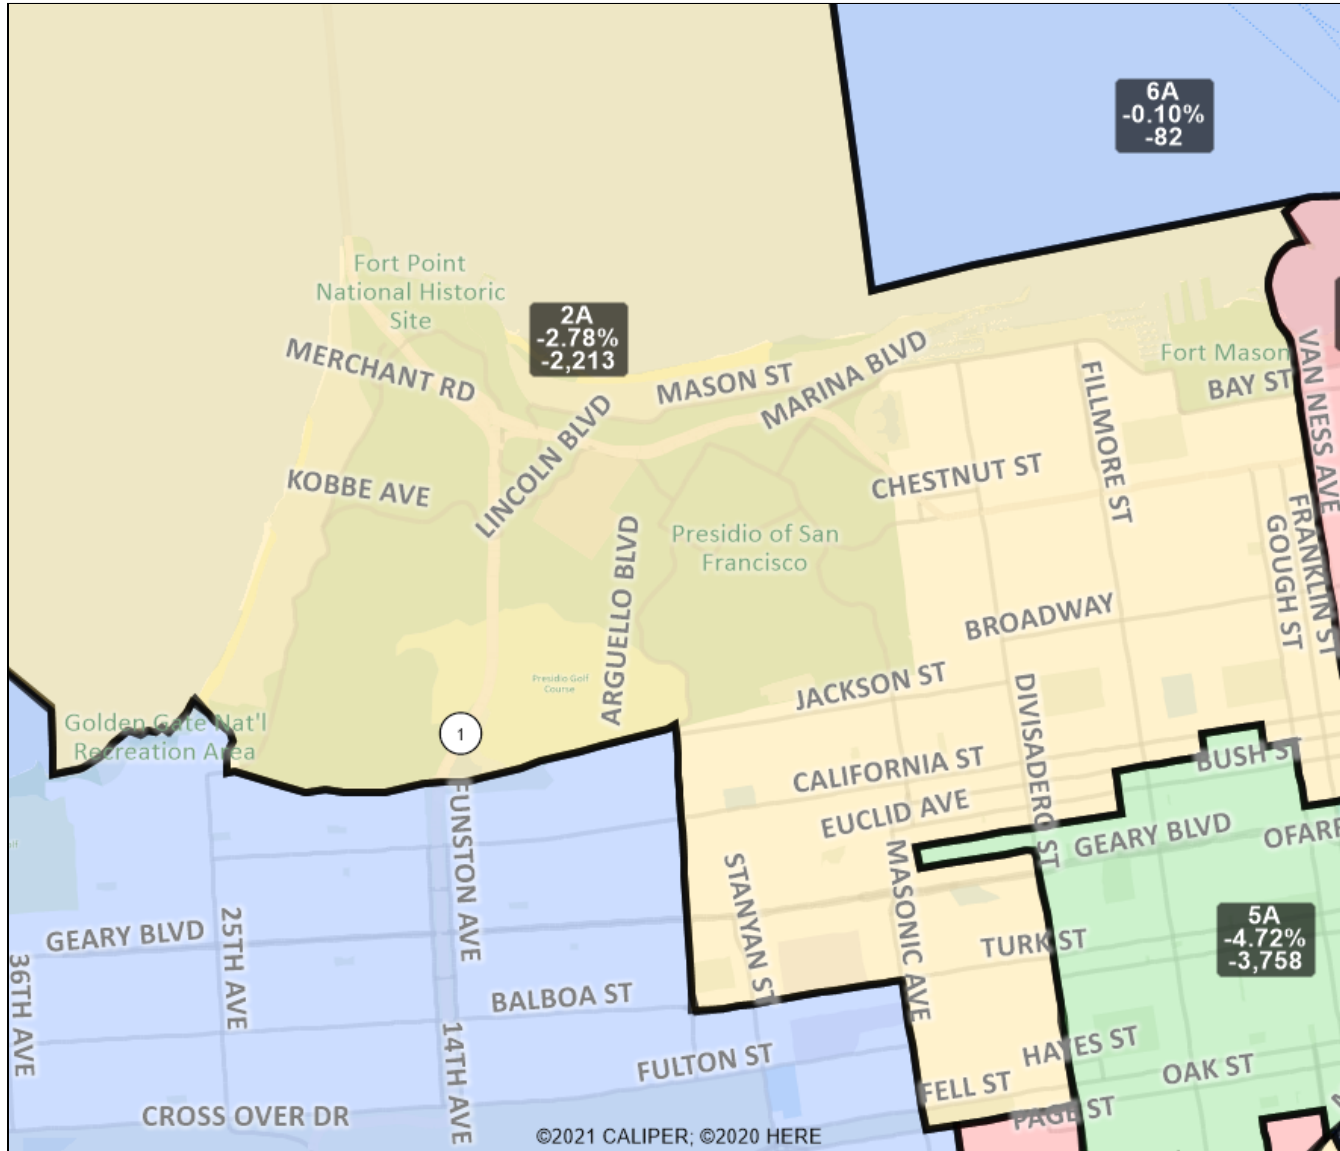

San Francisco Redistricting Task Force
Board of Supervisors Redistricting
Map 4 A; March 26, 2022

Map 4 A was created during the Task Force's live line drawing meeting on March 26, 2022. Additional maps drawn at the Task Force's direction will be released soon.

San Francisco Redistricting Task Force
Board of Supervisors Redistricting
Map 4 A; March 26, 2022

District label shows district name, % deviation, total deviation.

This is a preliminary version of San Francisco's Board of Supervisors districts and is not the final map of the Redistricting Task Force. This is a preliminary version, not a final draft.