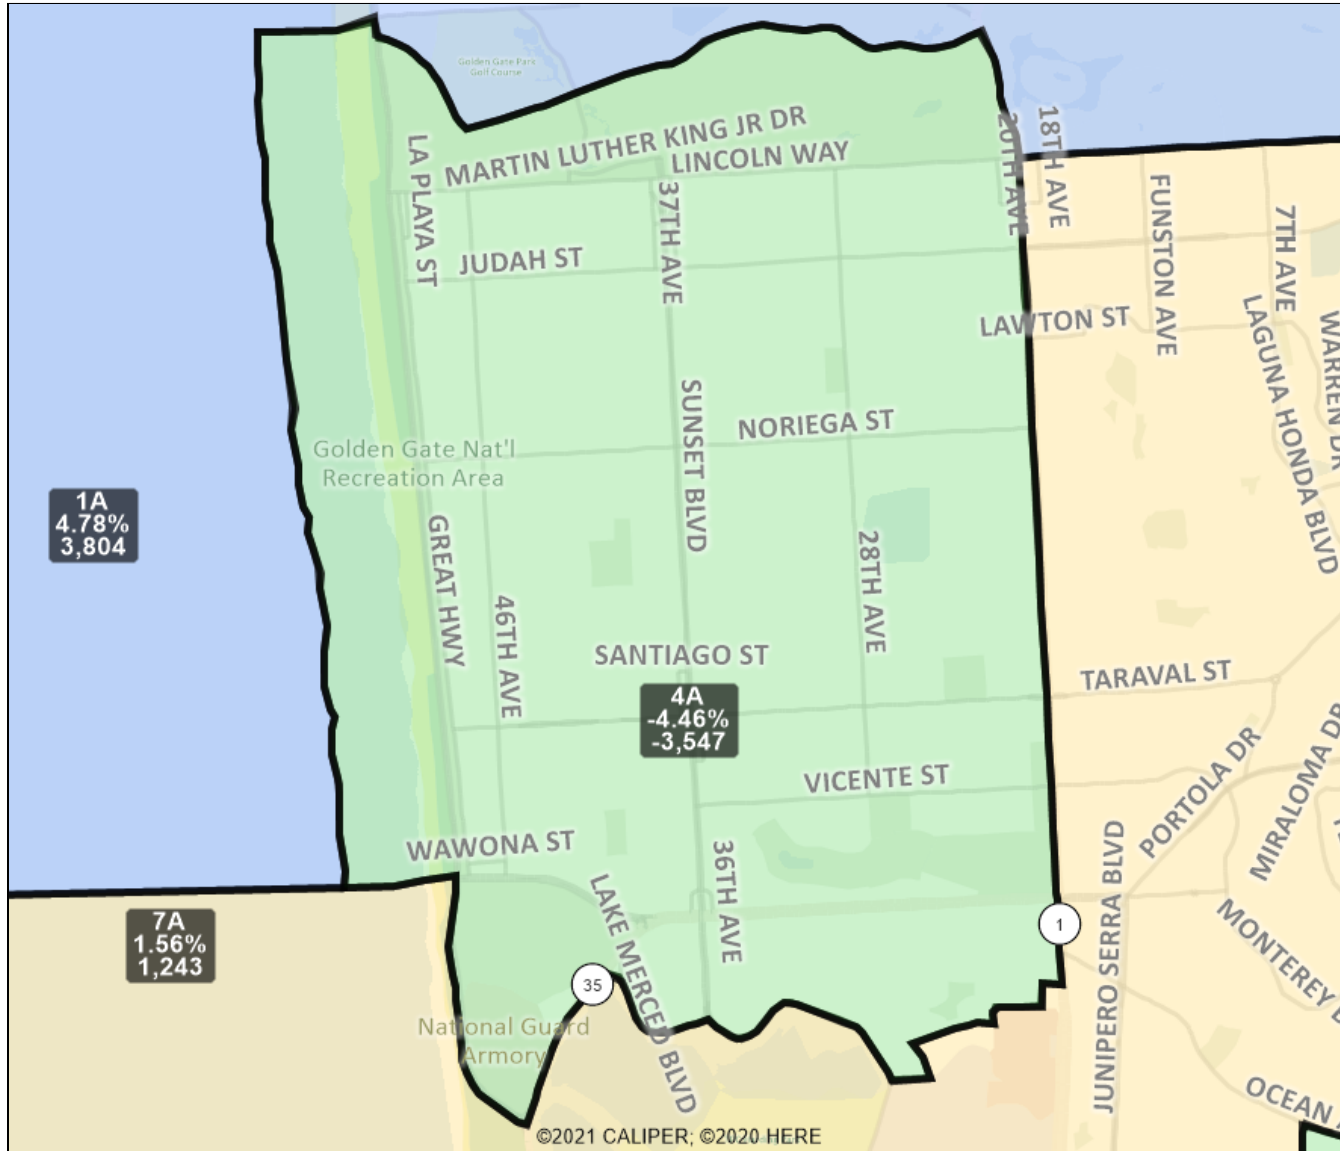

San Francisco Redistricting Task Force Board of Supervisors Redistricting

Map 4 A; March 26, 2022

District label shows district name, % deviation, total deviation.

This is a preliminary version of San Francisco's Board of Supervisors districts and is not the final map of the Redistricting Task Force. This is a preliminary version, not a final draft.

**San Francisco Redistricting Task Force
Board of Supervisors Redistricting**
Map 4 A; March 26, 2022

District label shows district name, % deviation, total deviation.

This is a preliminary version of San Francisco's Board of Supervisors districts and is not the final map of the Redistricting Task Force. This is a preliminary version, not a final draft.