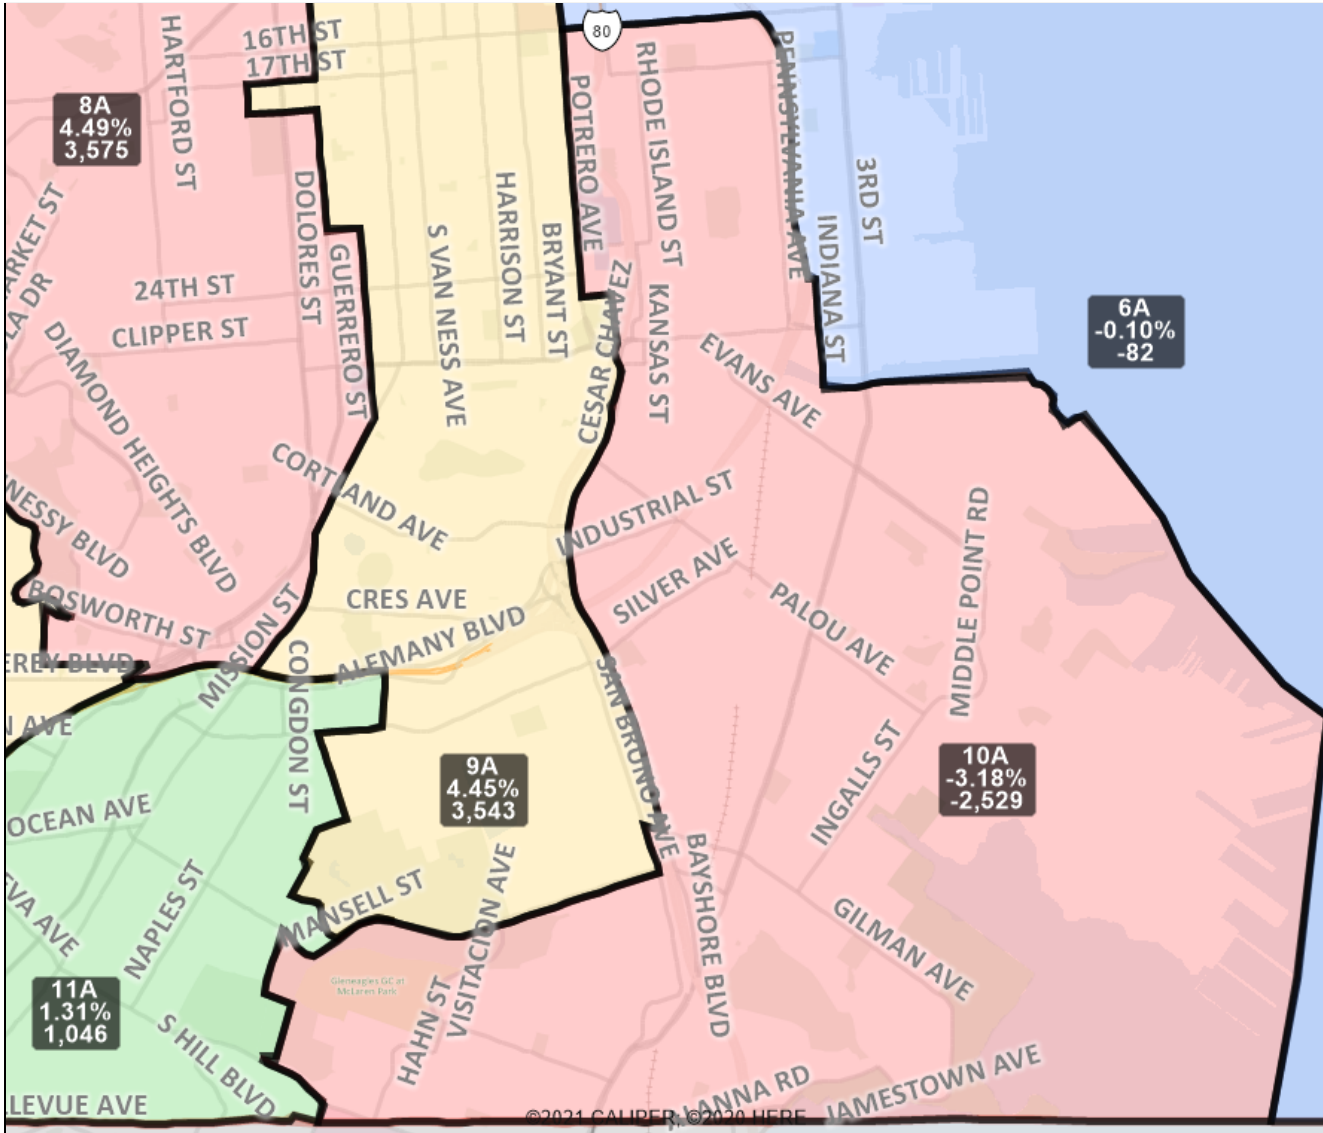

San Francisco Redistricting Task Force
Board of Supervisors Redistricting
 Map 4 A; March 26, 2022

District label shows district name, % deviation, total deviation.

This is a preliminary version of San Francisco's Board of Supervisors districts and is not the final map of the Redistricting Task Force. This is a preliminary version, not a final draft.

**San Francisco Redistricting Task Force
Board of Supervisors Redistricting**

Map 4 A; March 26, 2022

District label shows district name, % deviation, total deviation.

This is a preliminary version of San Francisco's Board of Supervisors districts and is not the final map of the Redistricting Task Force. This is a preliminary version, not a final draft.