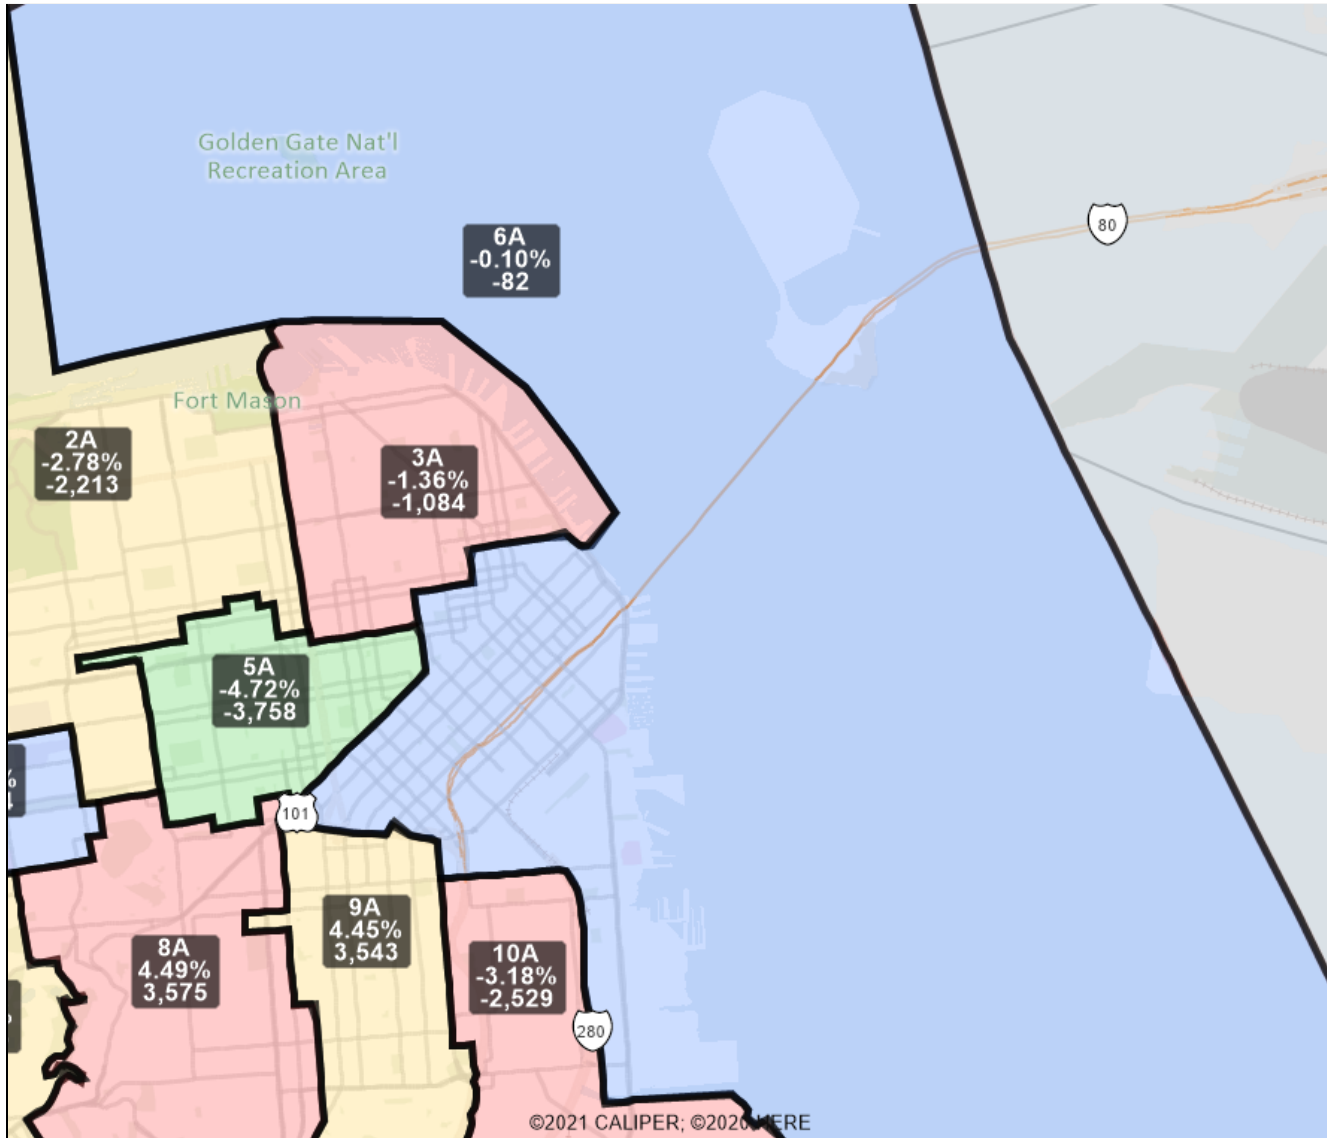

San Francisco Redistricting Task Force Board of Supervisors Redistricting

Map 4 A; March 26, 2022

District label shows district name, % deviation, total deviation.

This is a preliminary version of San Francisco's Board of Supervisors districts and is not the final map of the Redistricting Task Force. This is a preliminary version, not a final draft.

**San Francisco Redistricting Task Force
Board of Supervisors Redistricting**
Map 4 A; March 26, 2022

District label shows district name, % deviation, total deviation.

This is a preliminary version of San Francisco's Board of Supervisors districts and is not the final map of the Redistricting Task Force. This is a preliminary version, not a final draft.

San Francisco Redistricting Task Force
Board of Supervisors Redistricting
Map 4 A; March 26, 2022

District label shows district name, % deviation, total deviation.

This is a preliminary version of San Francisco's Board of Supervisors districts and is not the final map of the Redistricting Task Force. **This is a preliminary version, not a final draft.**