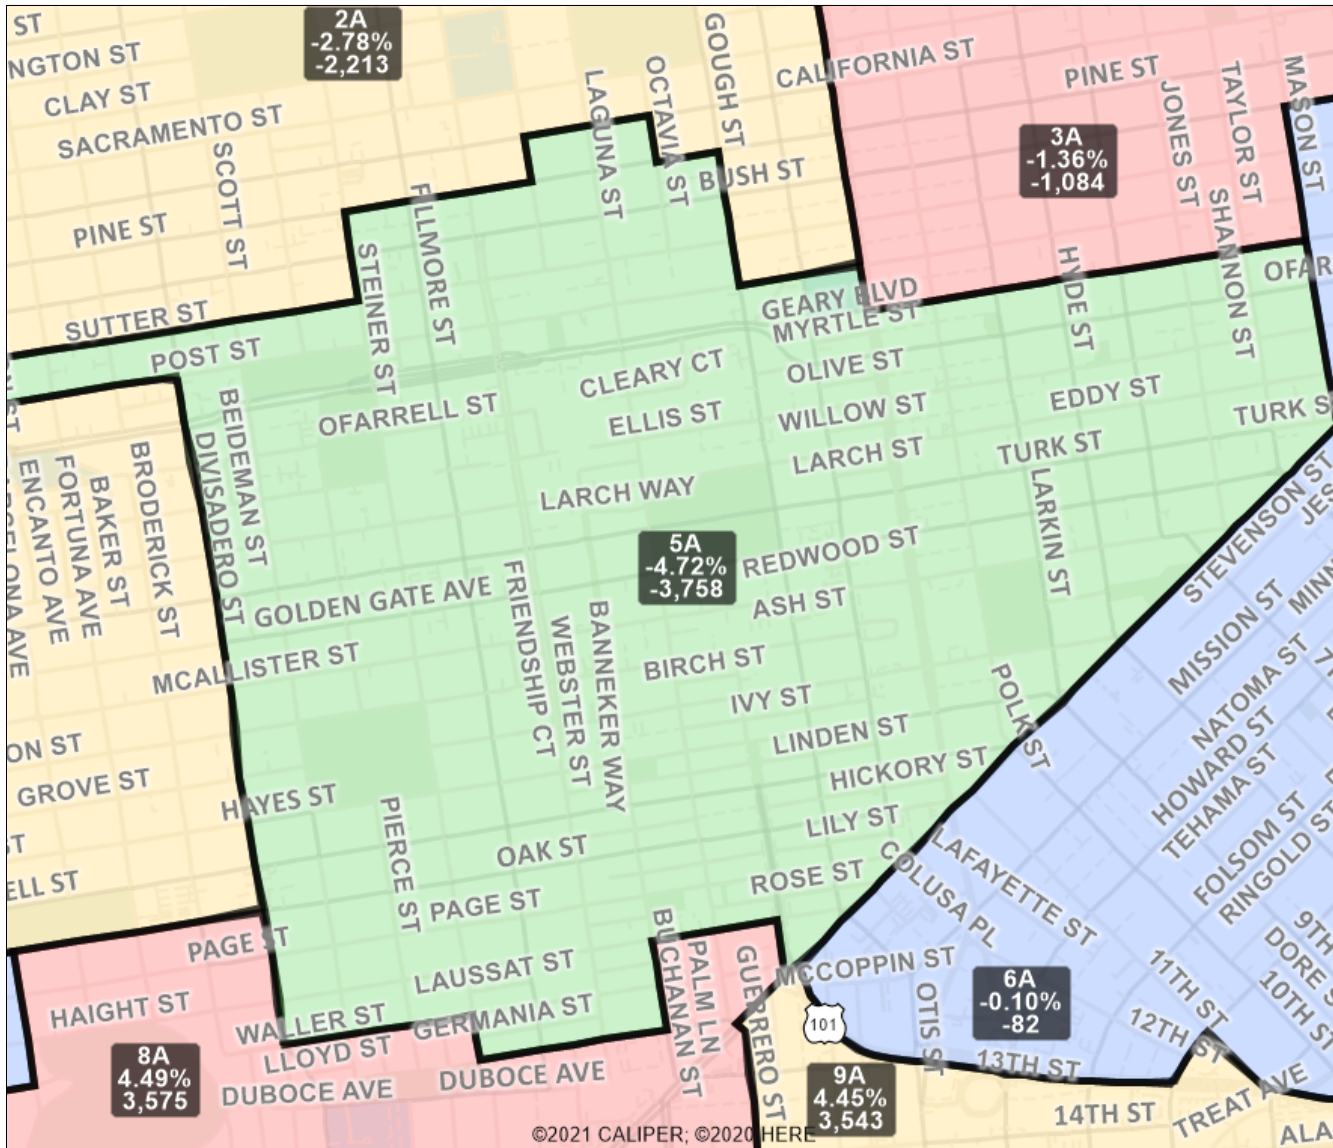

San Francisco Redistricting Task Force Board of Supervisors Redistricting

Map 4 A; March 26, 2022

District label shows district name, % deviation, total deviation.

This is a preliminary version of San Francisco's Board of Supervisors districts and is not the final map of the Redistricting Task Force. This is a preliminary version, not a final draft.

**San Francisco Redistricting Task Force
Board of Supervisors Redistricting**
Map 4 A; March 26, 2022

District label shows district name, % deviation, total deviation.

This is a preliminary version of San Francisco's Board of Supervisors districts and is not the final map of the Redistricting Task Force. This is a preliminary version, not a final draft.