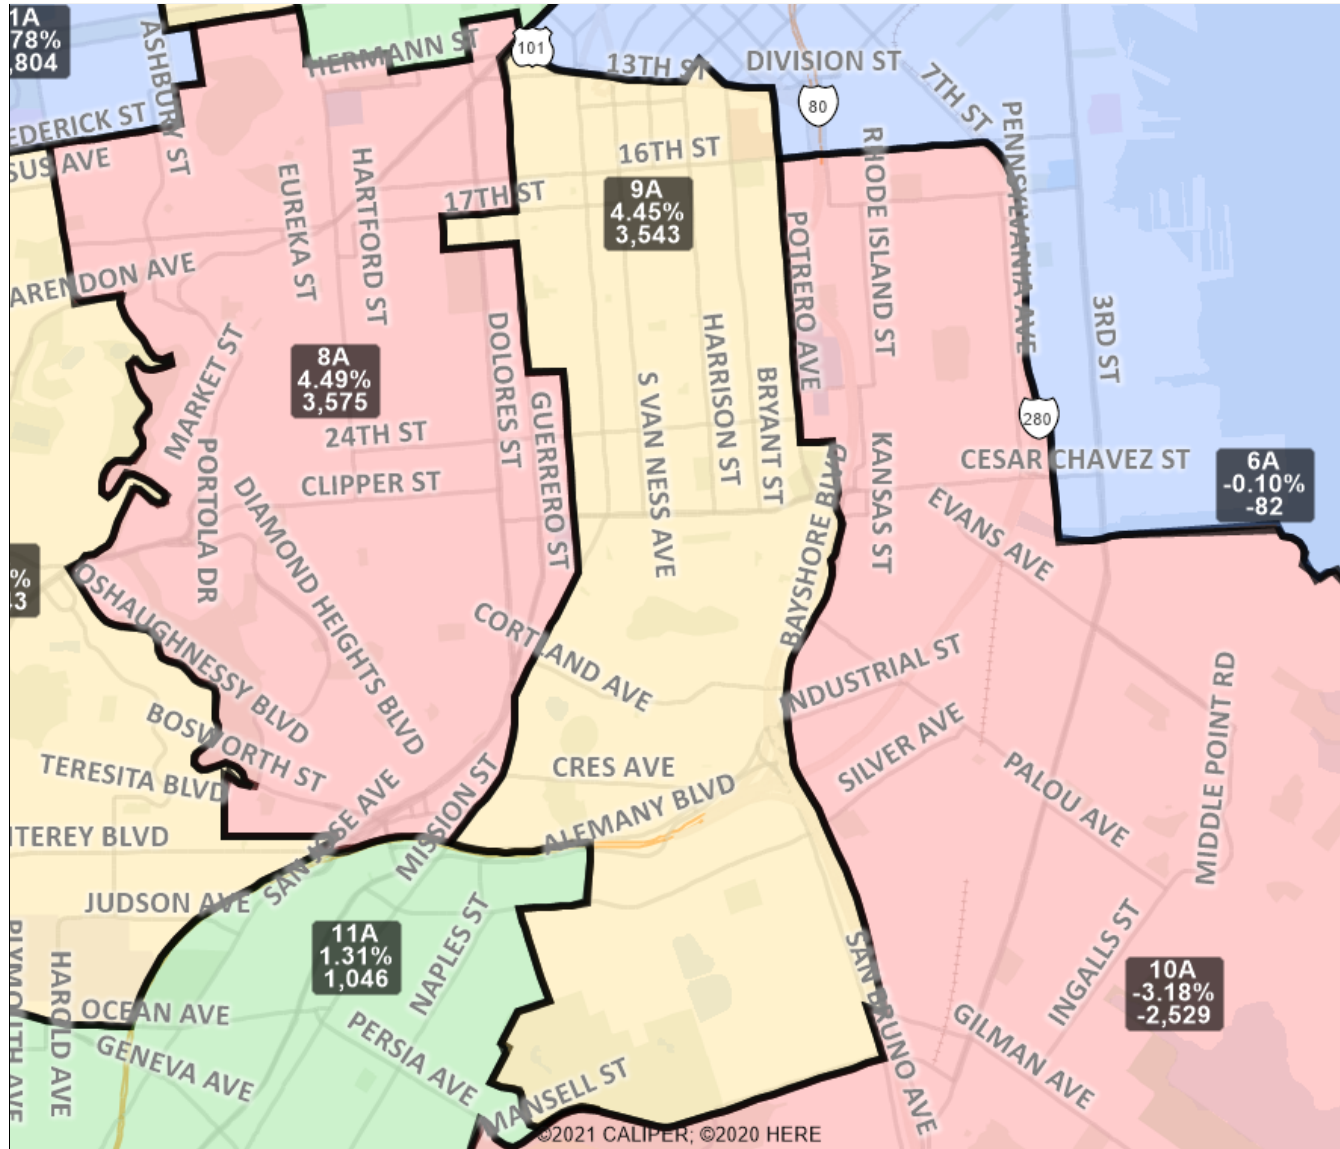

San Francisco Redistricting Task Force
Board of Supervisors Redistricting
Map 4 A; March 26, 2022

District label shows district name, % deviation, total deviation.

This is a preliminary version of San Francisco's Board of Supervisors districts and is not the final map of the Redistricting Task Force. This is a preliminary version, not a final draft.