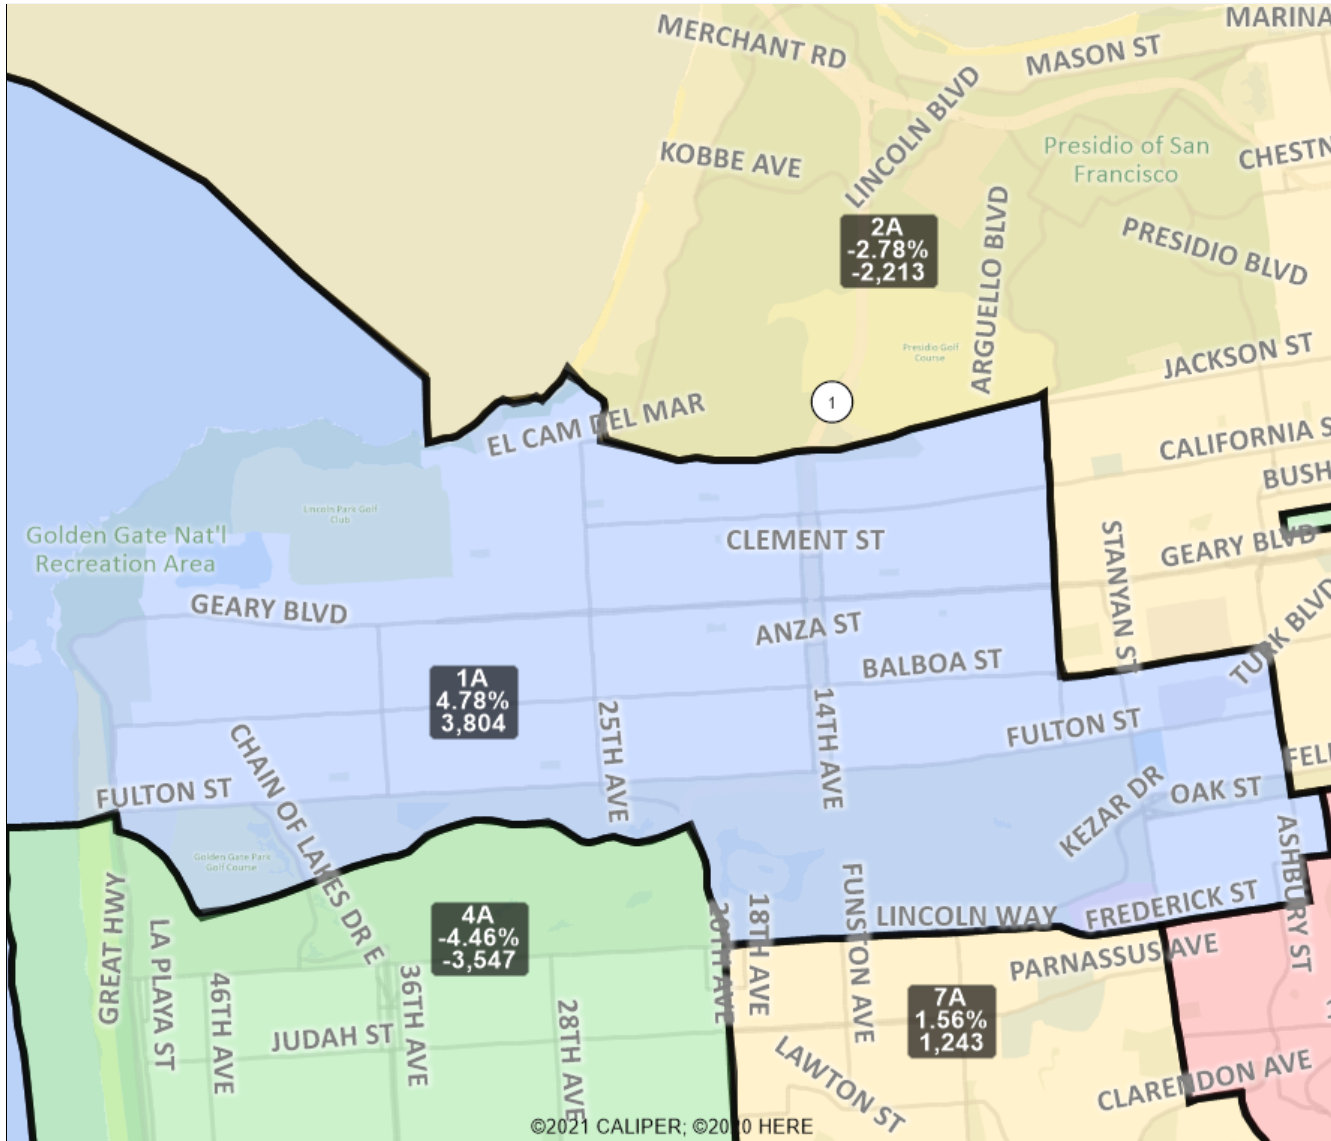

San Francisco Redistricting Task Force
Board of Supervisors Redistricting
Map 4 A; March 26, 2022

Map 4 A was created during the Task Force's live line drawing meeting on March 26, 2022. Additional maps drawn at the Task Force's direction will be released soon.

San Francisco Redistricting Task Force
Board of Supervisors Redistricting
Map 4 A; March 26, 2022

District label shows district name, % deviation, total deviation.

This is a preliminary version of San Francisco's Board of Supervisors districts and is not the final map of the Redistricting Task Force. This is a preliminary version, not a final draft.