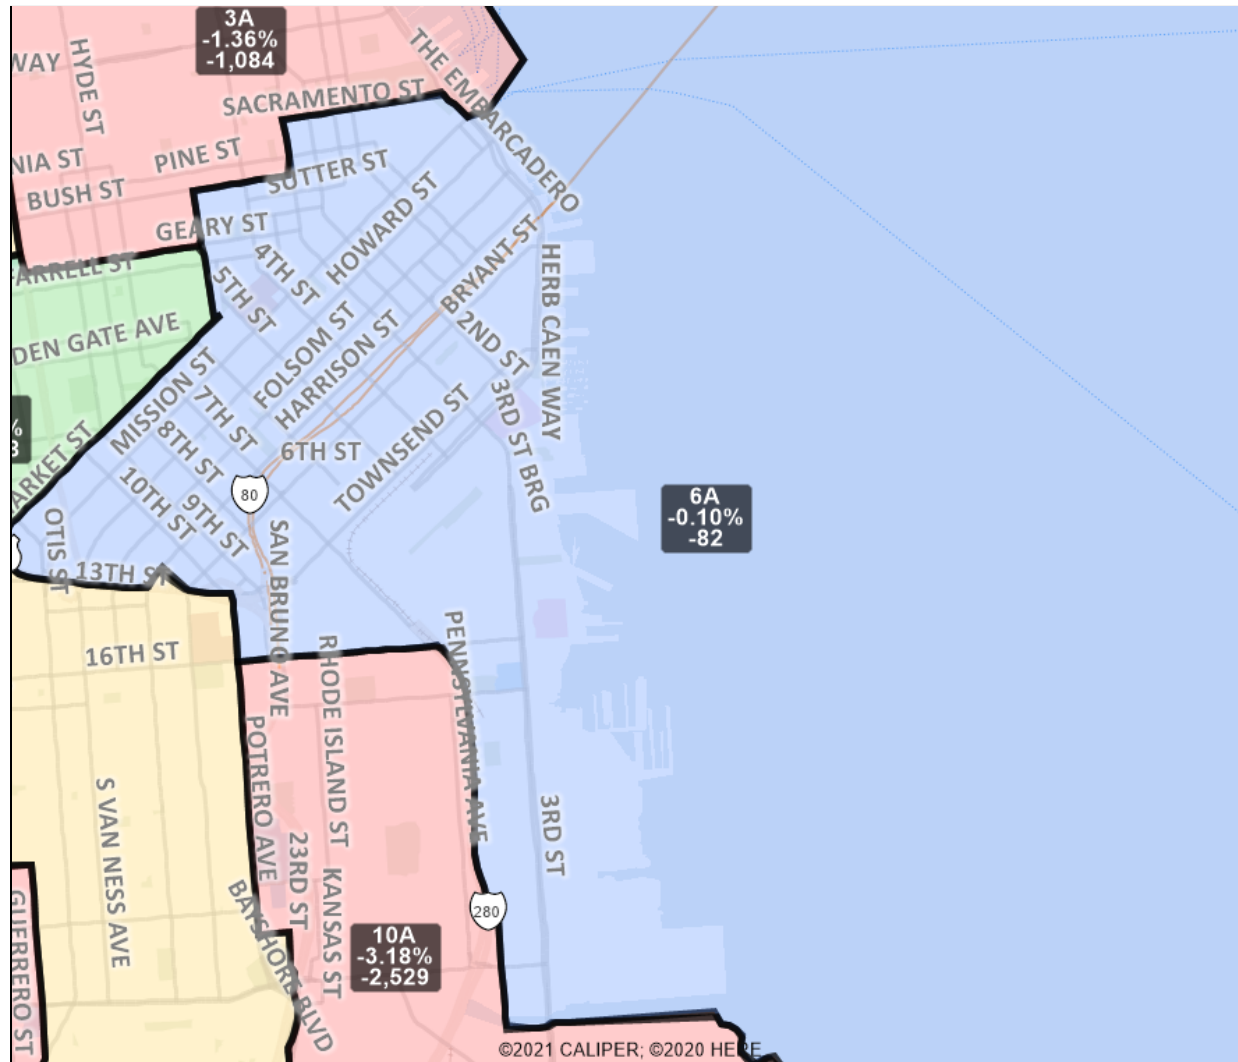

San Francisco Redistricting Task Force
Board of Supervisors Redistricting
Map 4 A; March 26, 2022

District label shows district name, % deviation, total deviation.

This is a preliminary version of San Francisco's Board of Supervisors districts and is not the final map of the Redistricting Task Force. This is a preliminary version, not a final draft.

San Francisco Redistricting Task Force
Board of Supervisors Redistricting
Map 4 A; March 26, 2022

District label shows district name, % deviation, total deviation.

This is a preliminary version of San Francisco's Board of Supervisors districts and is not the final map of the Redistricting Task Force. **This is a preliminary version, not a final draft.**

San Francisco Redistricting Task Force Board of Supervisors Redistricting

Map 4 A; March 26, 2022

District 6 A detail

District label shows district name, % deviation, total deviation.

This is a preliminary version of San Francisco's Board of Supervisors districts and is not the final map of the Redistricting Task Force. **This is a preliminary version, not a final draft.**