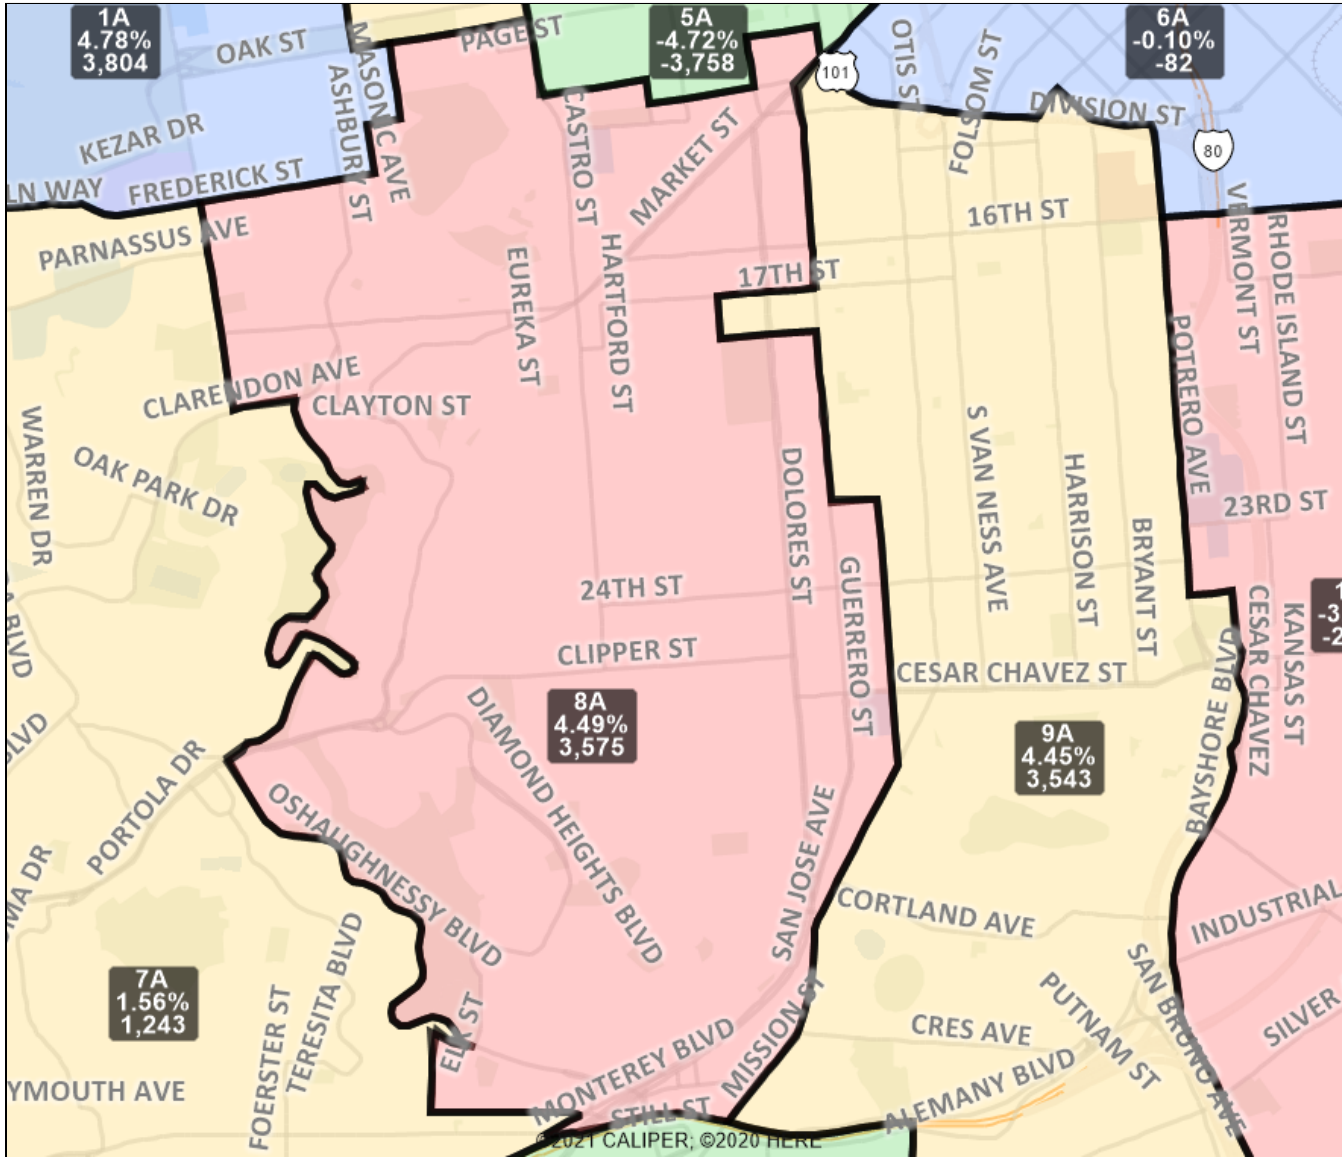

San Francisco Redistricting Task Force
Board of Supervisors Redistricting
Map 4 A; March 26, 2022

District label shows district name, % deviation, total deviation.

This is a preliminary version of San Francisco's Board of Supervisors districts and is not the final map of the Redistricting Task Force. **This is a preliminary version, not a final draft.**

San Francisco Redistricting Task Force Board of Supervisors Redistricting

Map 4 A; March 26, 2022

District 6 A detail

District label shows district name, % deviation, total deviation.

This is a preliminary version of San Francisco's Board of Supervisors districts and is not the final map of the Redistricting Task Force. **This is a preliminary version, not a final draft.**

San Francisco Redistricting Task Force
Board of Supervisors Redistricting
 Map 4 A; March 26, 2022

District label shows district name, % deviation, total deviation.

This is a preliminary version of San Francisco's Board of Supervisors districts and is not the final map of the Redistricting Task Force. This is a preliminary version, not a final draft.