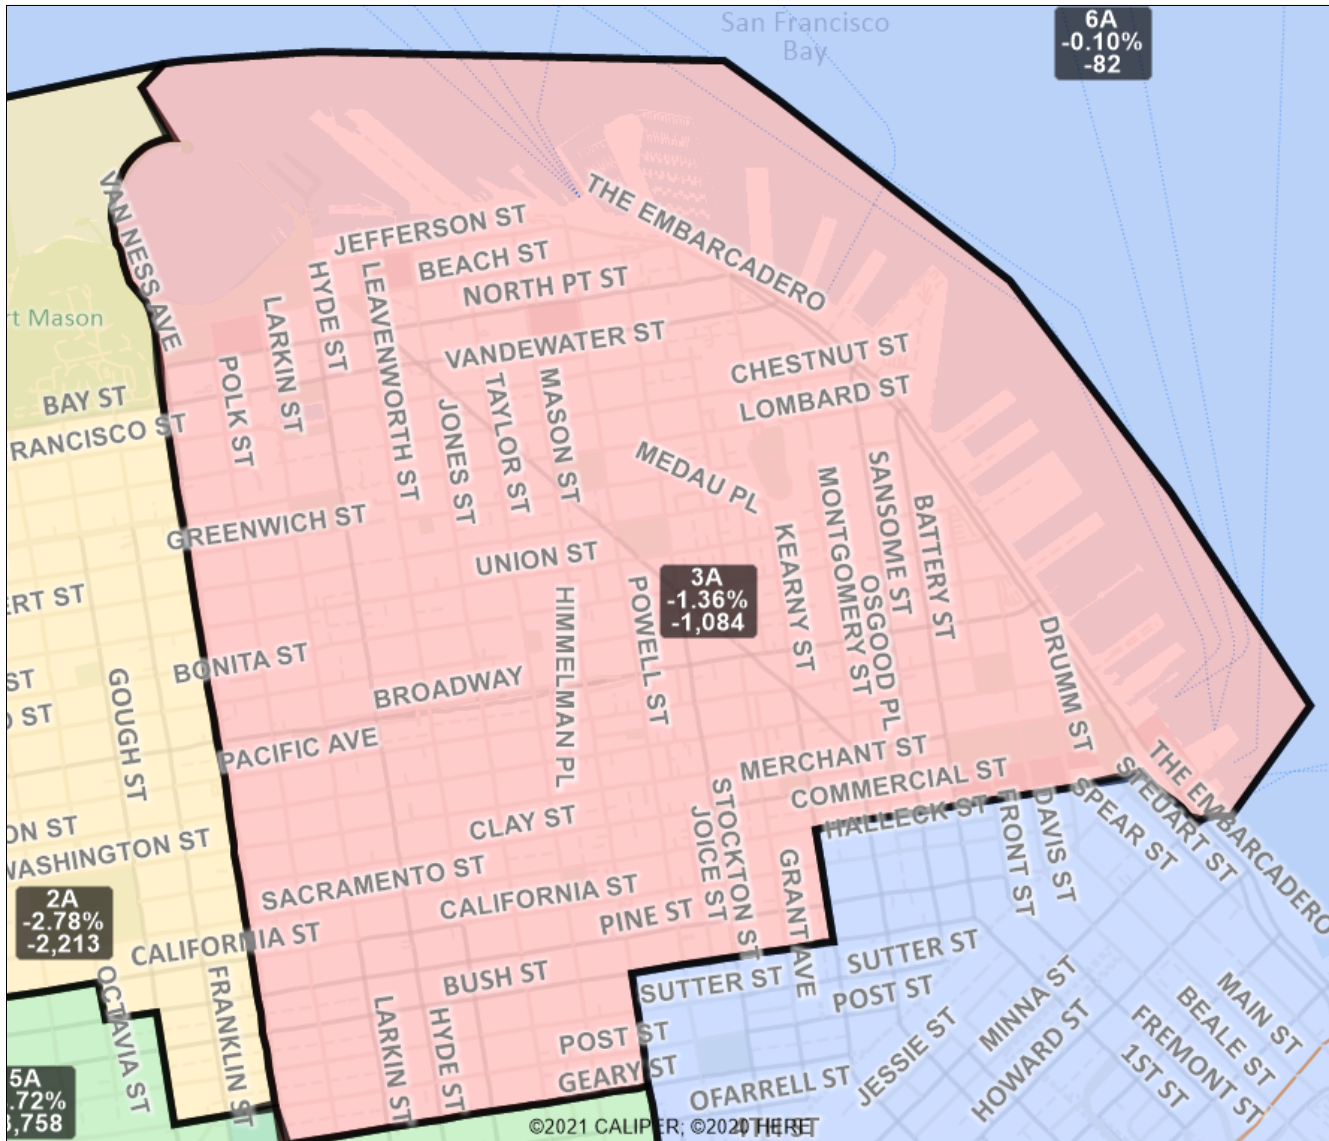

San Francisco Redistricting Task Force Board of Supervisors Redistricting

Map 4 A; March 26, 2022

District label shows district name, % deviation, total deviation.

This is a preliminary version of San Francisco's Board of Supervisors districts and is not the final map of the Redistricting Task Force. This is a preliminary version, not a final draft.

**San Francisco Redistricting Task Force
Board of Supervisors Redistricting**
Map 4 A; March 26, 2022

District label shows district name, % deviation, total deviation.

This is a preliminary version of San Francisco's Board of Supervisors districts and is not the final map of the Redistricting Task Force. This is a preliminary version, not a final draft.