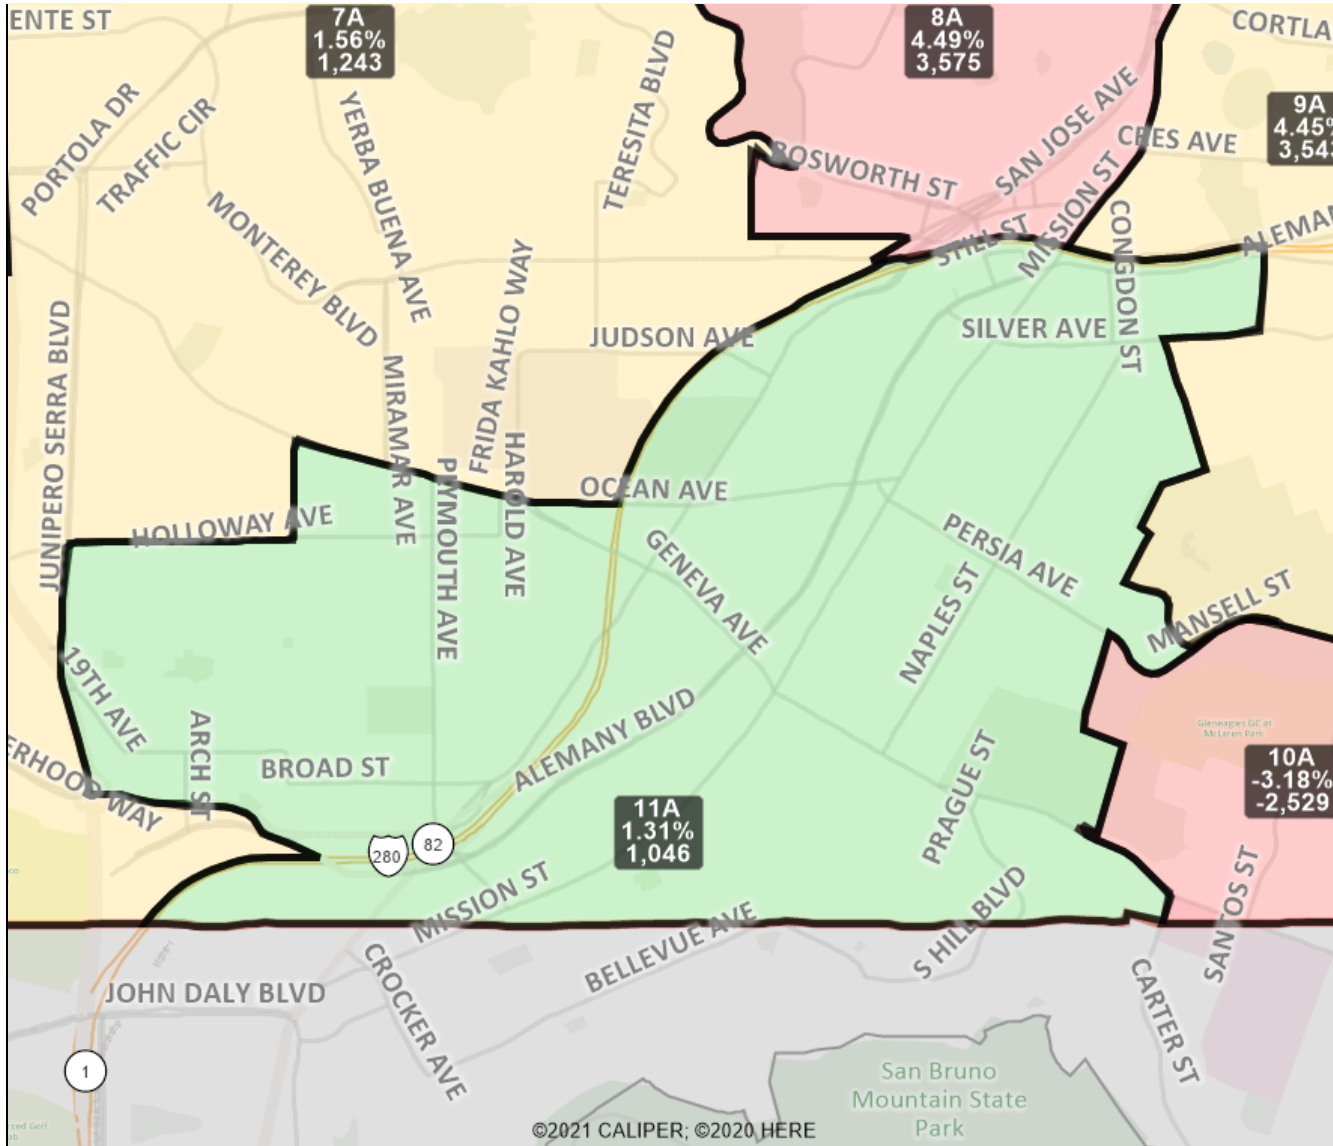

San Francisco Redistricting Task Force
Board of Supervisors Redistricting
 Map 4 A; March 26, 2022

District label shows district name, % deviation, total deviation.

This is a preliminary version of San Francisco's Board of Supervisors districts and is not the final map of the Redistricting Task Force. This is a preliminary version, not a final draft.

**San Francisco Redistricting Task Force
Board of Supervisors Redistricting**

Map 4 A; March 26, 2022

District label shows district name, % deviation, total deviation.

This is a preliminary version of San Francisco's Board of Supervisors districts and is not the final map of the Redistricting Task Force. This is a preliminary version, not a final draft.