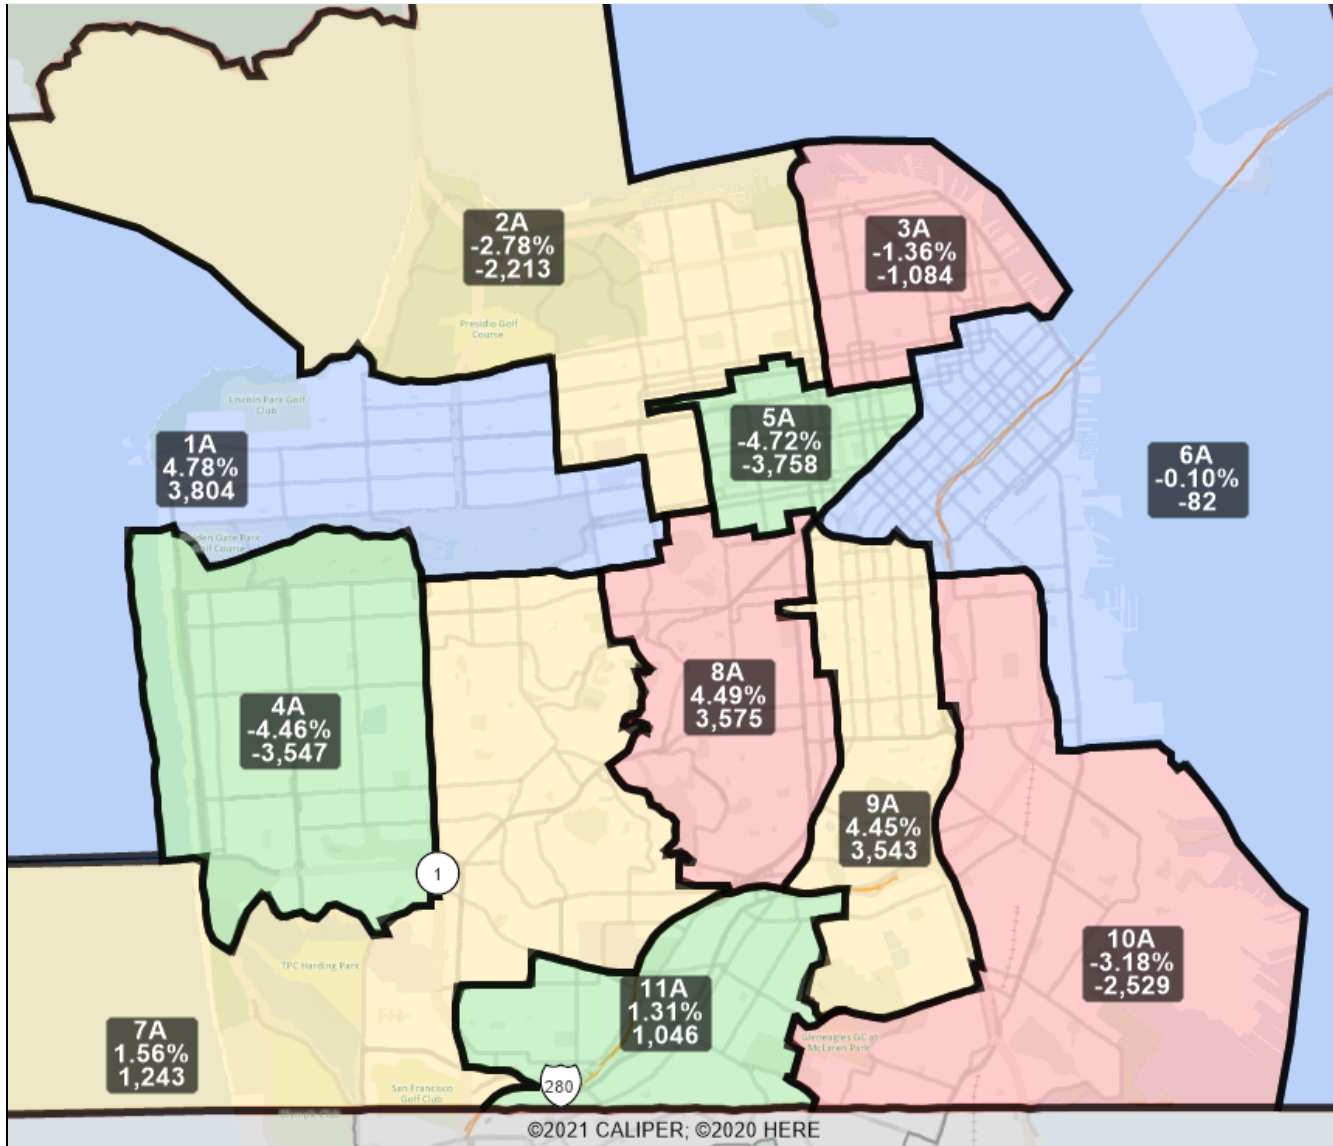

San Francisco Redistricting Task Force
Board of Supervisors Redistricting
Map 4 A; March 26, 2022

Map 4 A was created during the Task Force's live line drawing meeting on March 26, 2022. Additional maps drawn at the Task Force's direction will be released soon.

San Francisco Redistricting Task Force
Board of Supervisors Redistricting
Map 4 A; March 26, 2022

District label shows district name, % deviation, total deviation.

This is a preliminary version of San Francisco's Board of Supervisors districts and is not the final map of the Redistricting Task Force. This is a preliminary version, not a final draft.