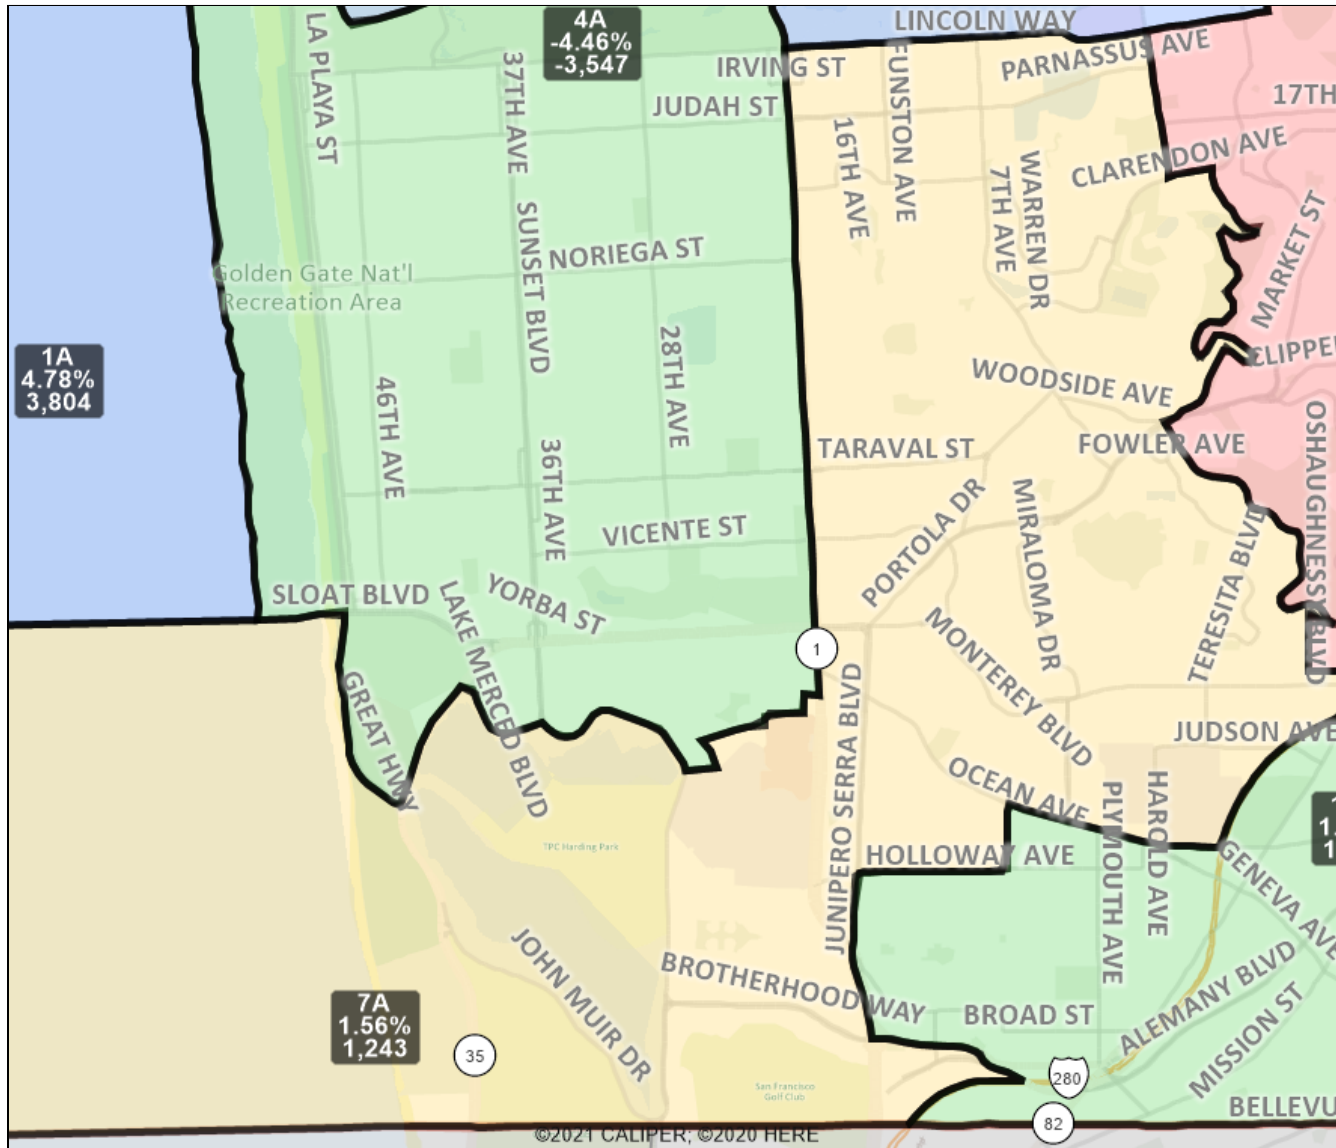

San Francisco Redistricting Task Force
Board of Supervisors Redistricting
Map 4 A; March 26, 2022

District label shows district name, % deviation, total deviation.

This is a preliminary version of San Francisco's Board of Supervisors districts and is not the final map of the Redistricting Task Force. **This is a preliminary version, not a final draft.**

San Francisco Redistricting Task Force Board of Supervisors Redistricting

Map 4 A; March 26, 2022

District 6 A detail

District label shows district name, % deviation, total deviation.

This is a preliminary version of San Francisco's Board of Supervisors districts and is not the final map of the Redistricting Task Force. **This is a preliminary version, not a final draft.**

San Francisco Redistricting Task Force
Board of Supervisors Redistricting
Map 4 A; March 26, 2022

District label shows district name, % deviation, total deviation.

This is a preliminary version of San Francisco's Board of Supervisors districts and is not the final map of the Redistricting Task Force. This is a preliminary version, not a final draft.